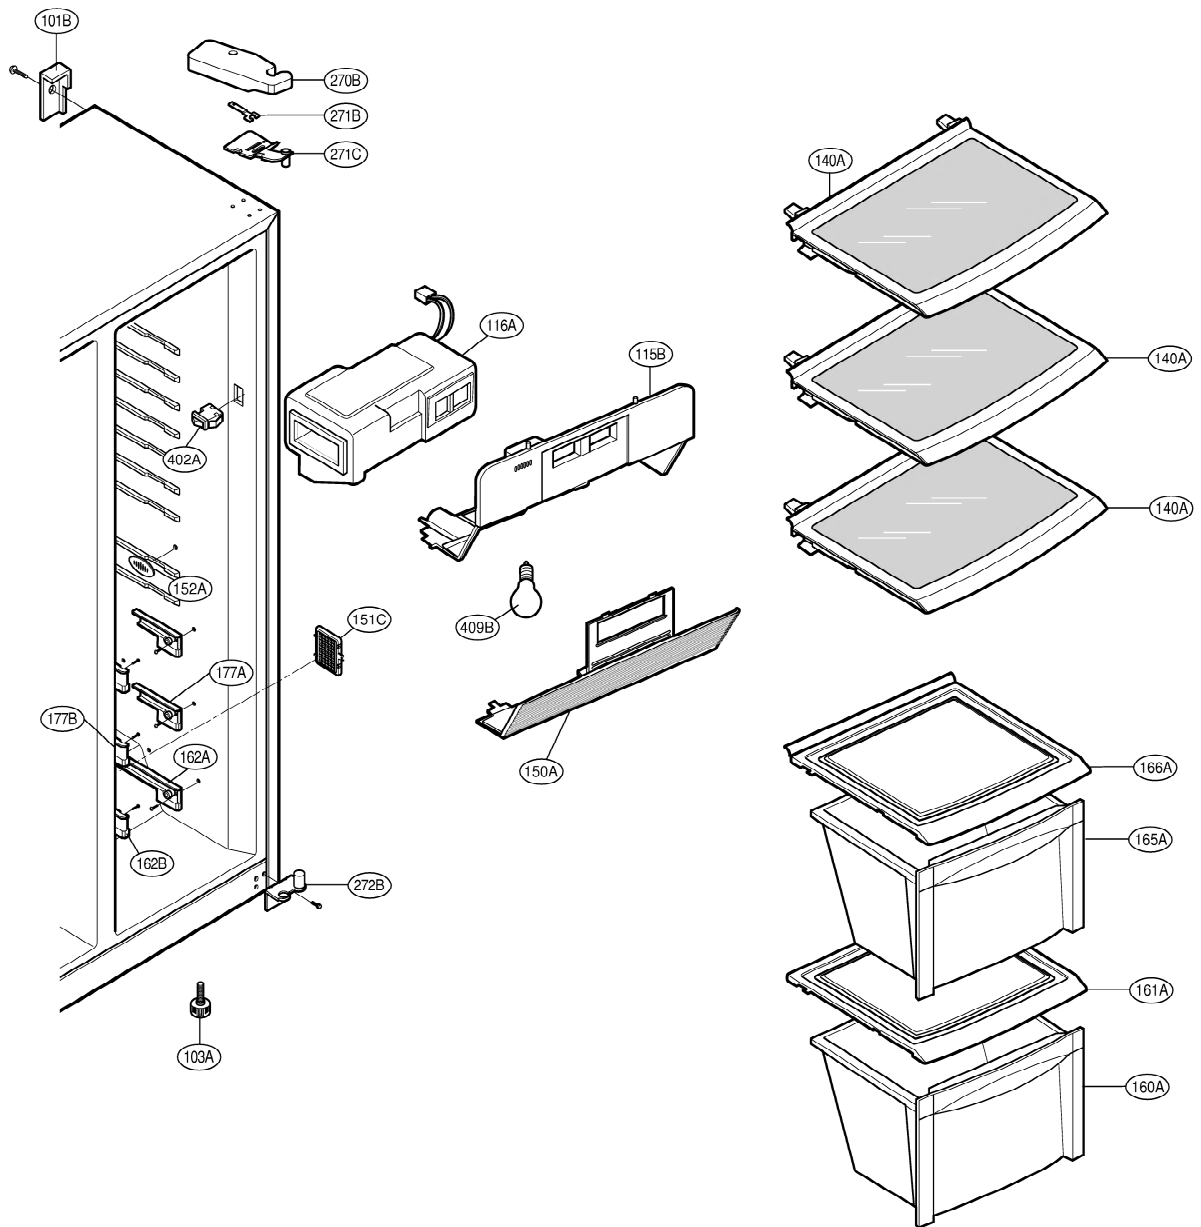

EXPLODED VIEW

REFRIGERATOR COMPARTMENT