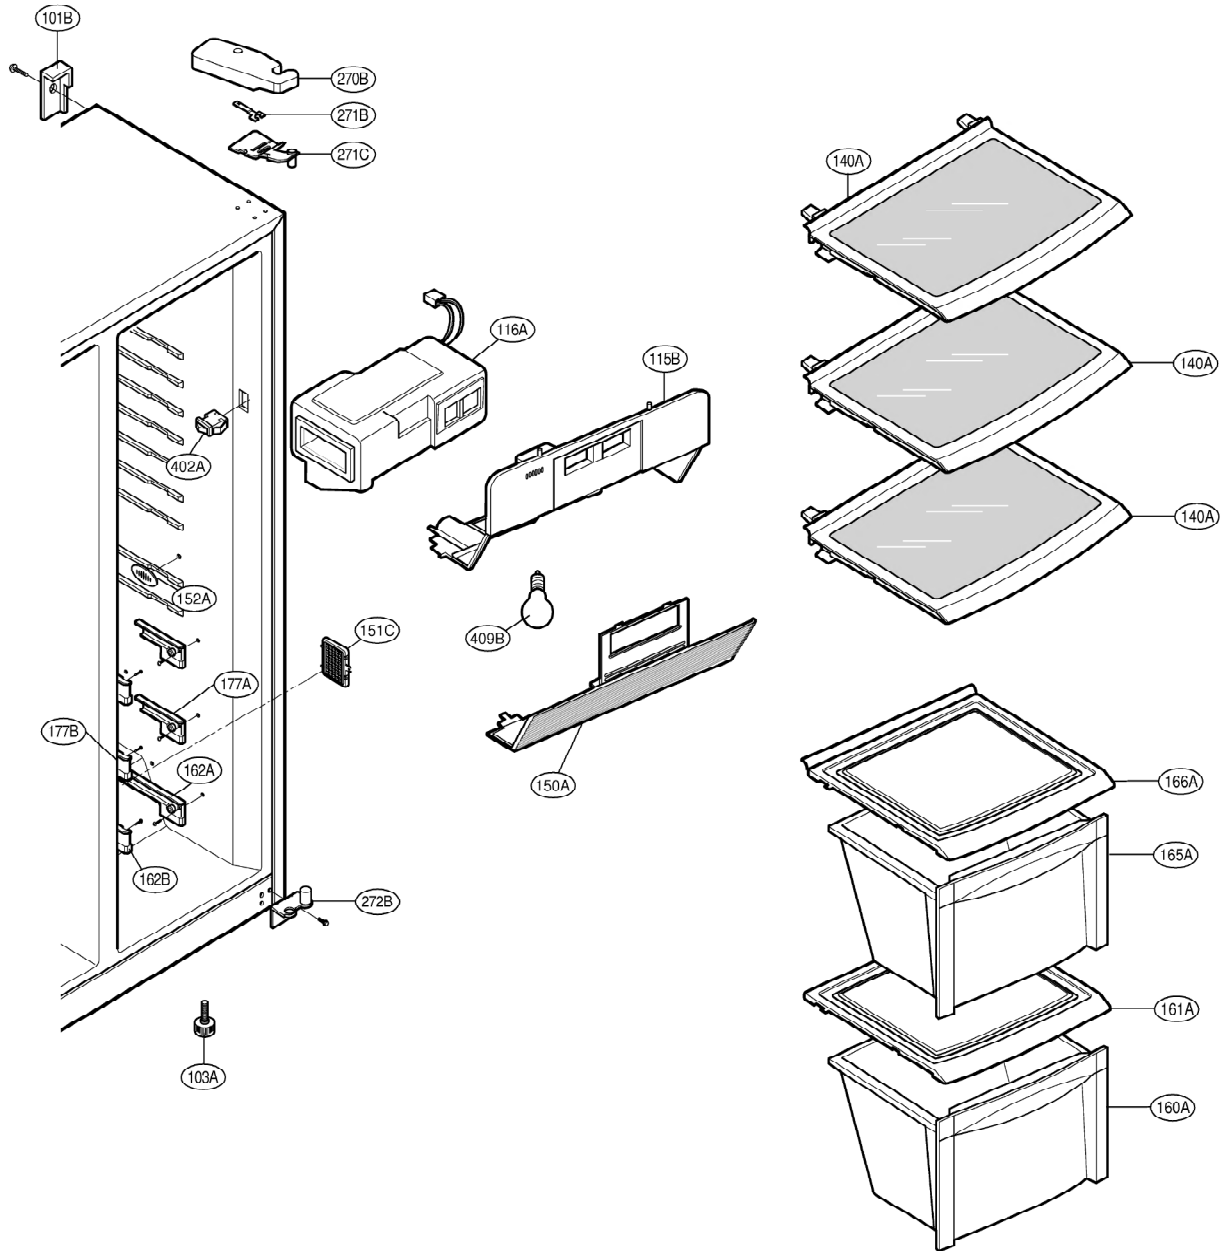

EXPLODED VIEW

FREEZER DOOR PART: GW-C207, GW-B207

EXPLODED VIEW

Ref No. : GW-L207, GW-B207
REFRIGERATOR DOOR PART

EXPLODED VIEW

FREEZER COMPARTMENT

EXPLODED VIEW

REFRIGERATOR COMPARTMENT

EXPLODED VIEW

MACHINE COMPARTMENT