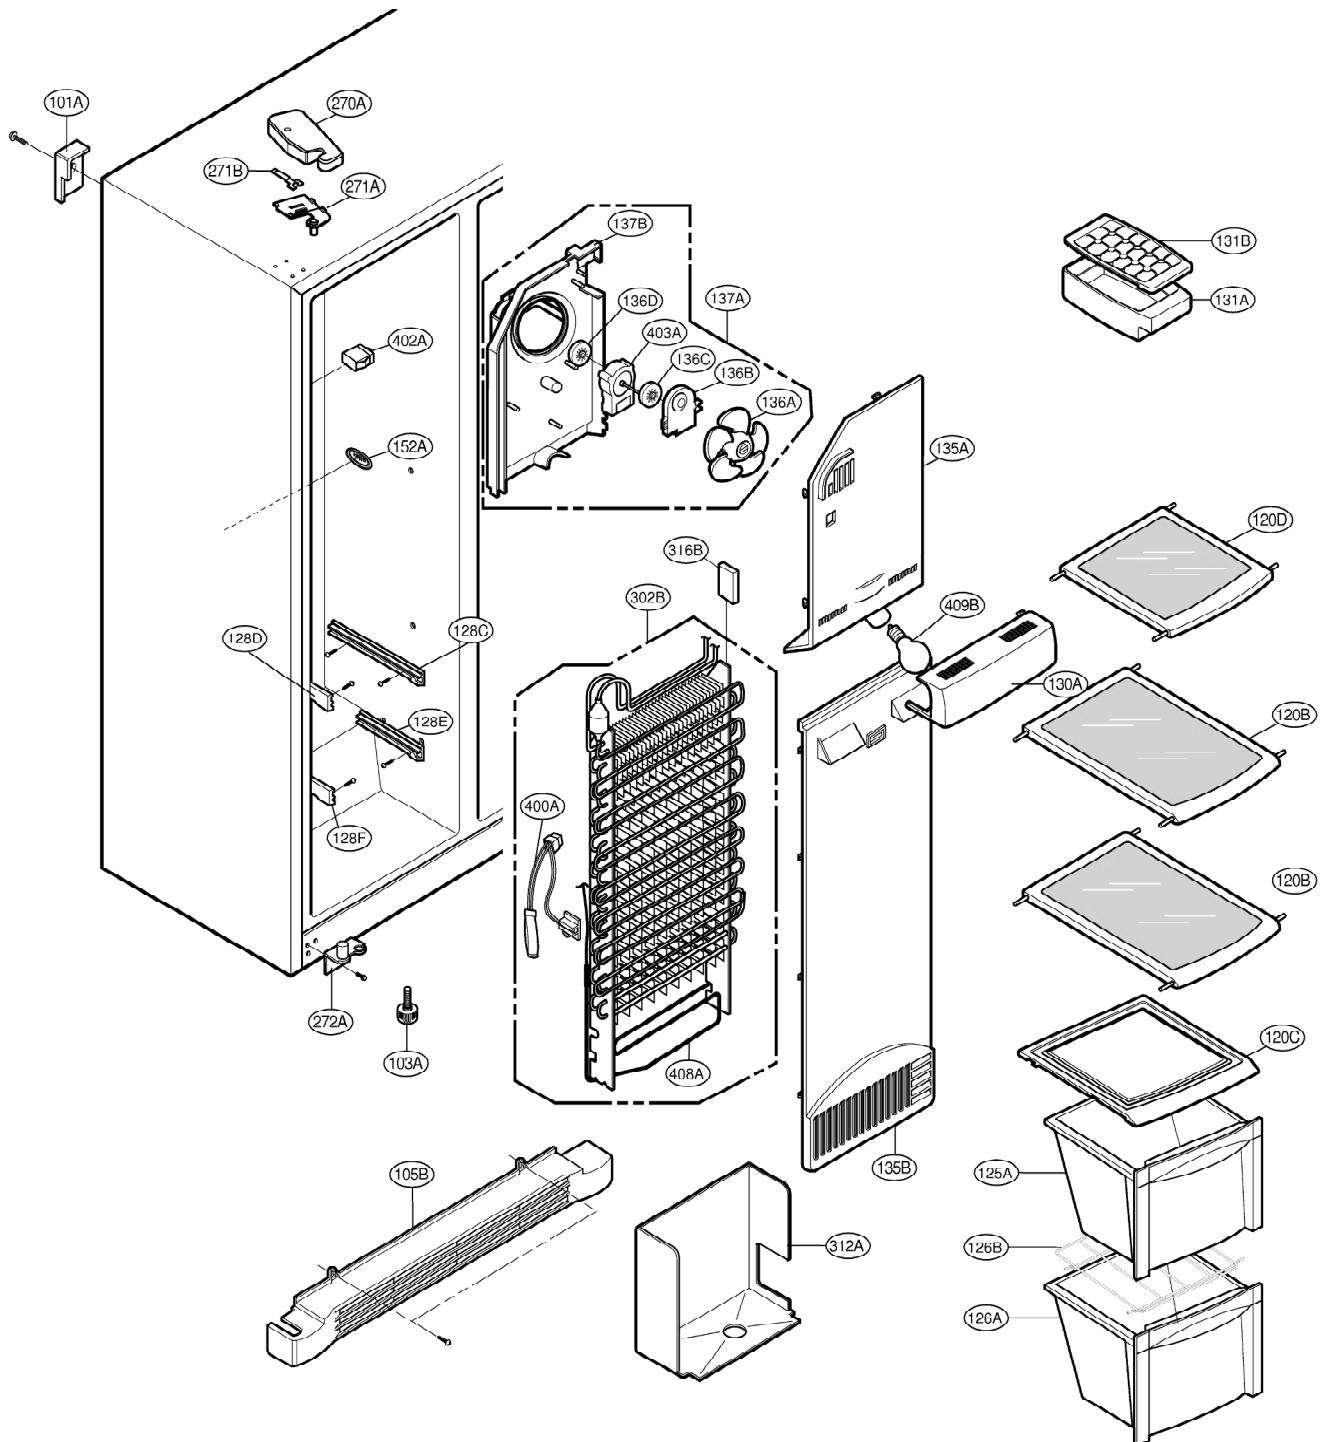

EXPLODED VIEW

FREEZER DOOR PART: GW-C207, GW-B207

EXPLODED VIEW

Ref No. : GW-L207, GW-B207
REFRIGERATOR DOOR PART

EXPLODED VIEW

FREEZER COMPARTMENT

EXPLODED VIEW

REFRIGERATOR COMPARTMENT

EXPLODED VIEW

MACHINE COMPARTMENT