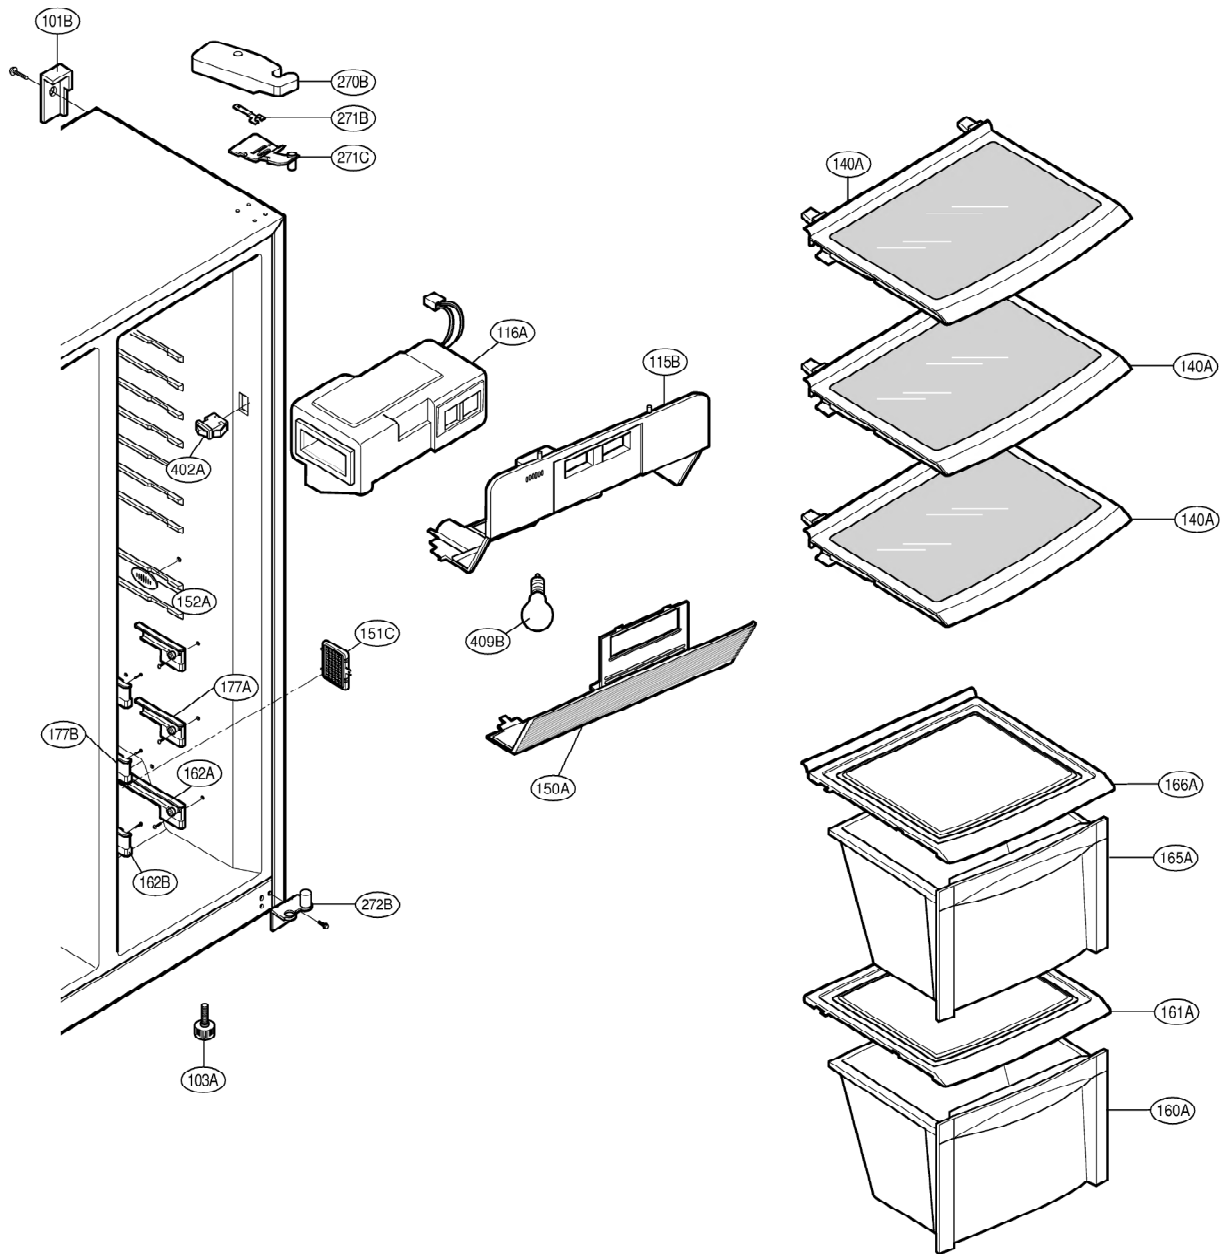

EXPLODED VIEW

FREEZER DOOR PART: GW-C207, GW-B207

EXPLODED VIEW

Ref No. : GW-L207, GW-B207
REFRIGERATOR DOOR PART

EXPLODED VIEW

FREEZER COMPARTMENT

EXPLODED VIEW

REFRIGERATOR COMPARTMENT

EXPLODED VIEW

MACHINE COMPARTMENT