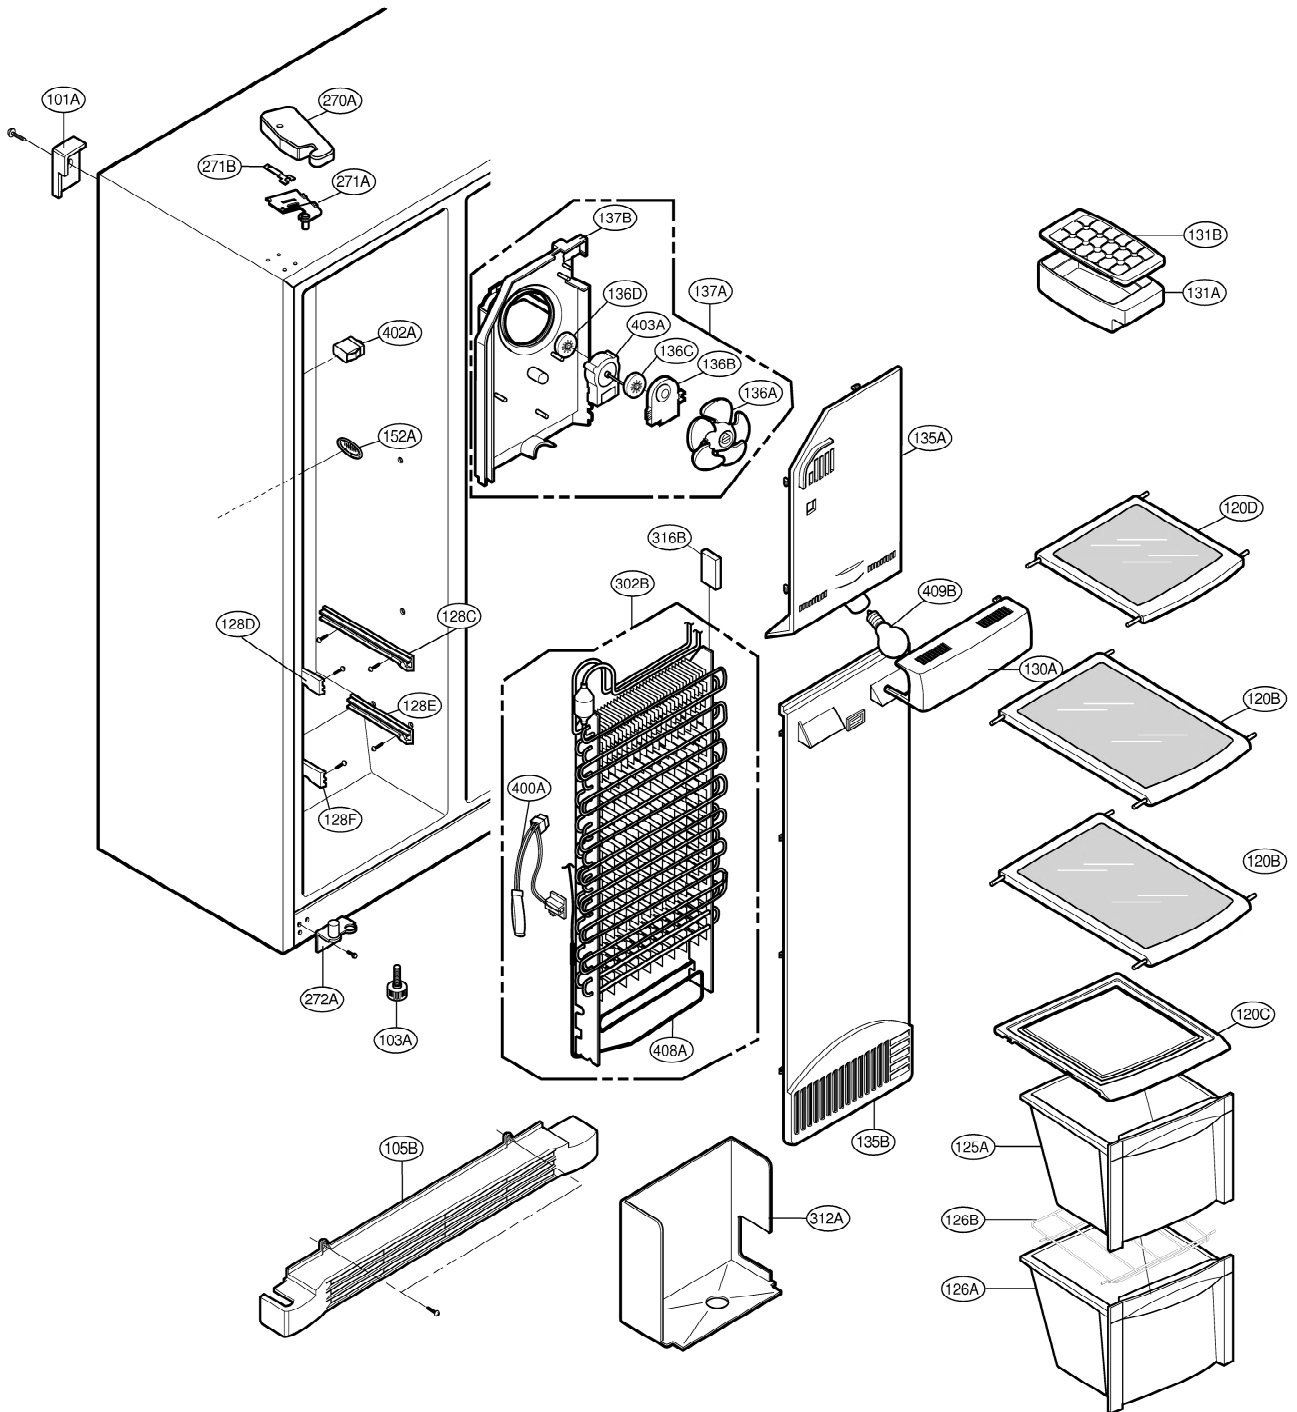

EXPLODED VIEW

FREEZER DOOR PART: GW-C207, GW-B207

EXPLODED VIEW

Ref No. : GW-L207, GW-B207
REFRIGERATOR DOOR PART

EXPLODED VIEW

FREEZER COMPARTMENT

EXPLODED VIEW

REFRIGERATOR COMPARTMENT

EXPLODED VIEW

MACHINE COMPARTMENT