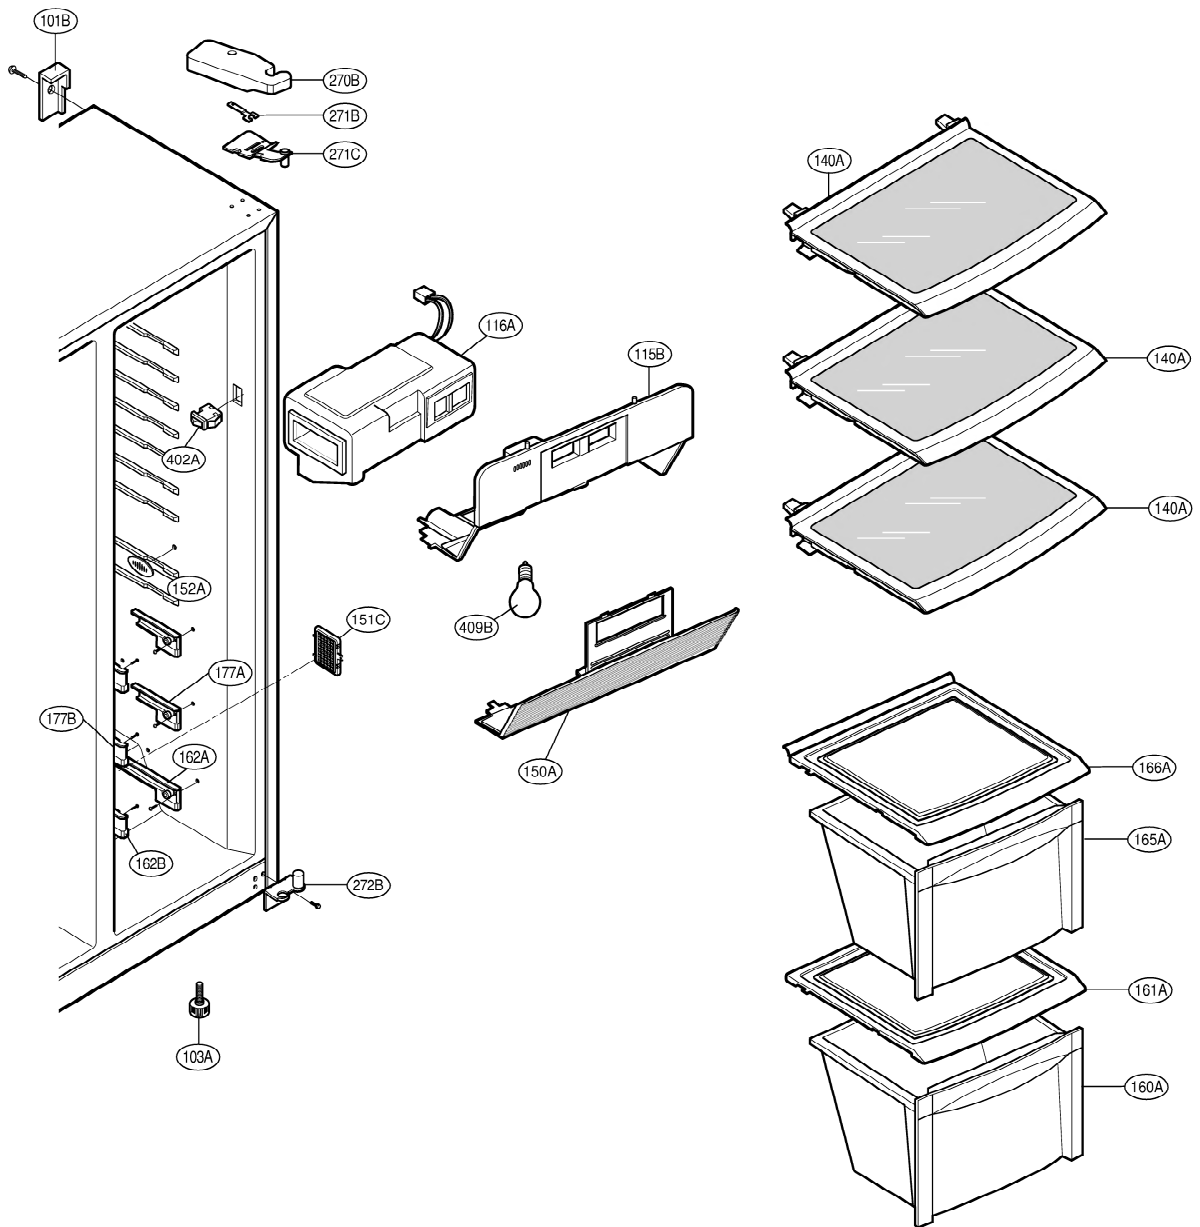

EXPLODED VIEW

FREEZER DOOR PART: GW-C207, GW-B207

EXPLODED VIEW

Ref No. : GW-L207, GW-B207
REFRIGERATOR DOOR PART

EXPLODED VIEW

FREEZER COMPARTMENT

EXPLODED VIEW

REFRIGERATOR COMPARTMENT

EXPLODED VIEW

MACHINE COMPARTMENT