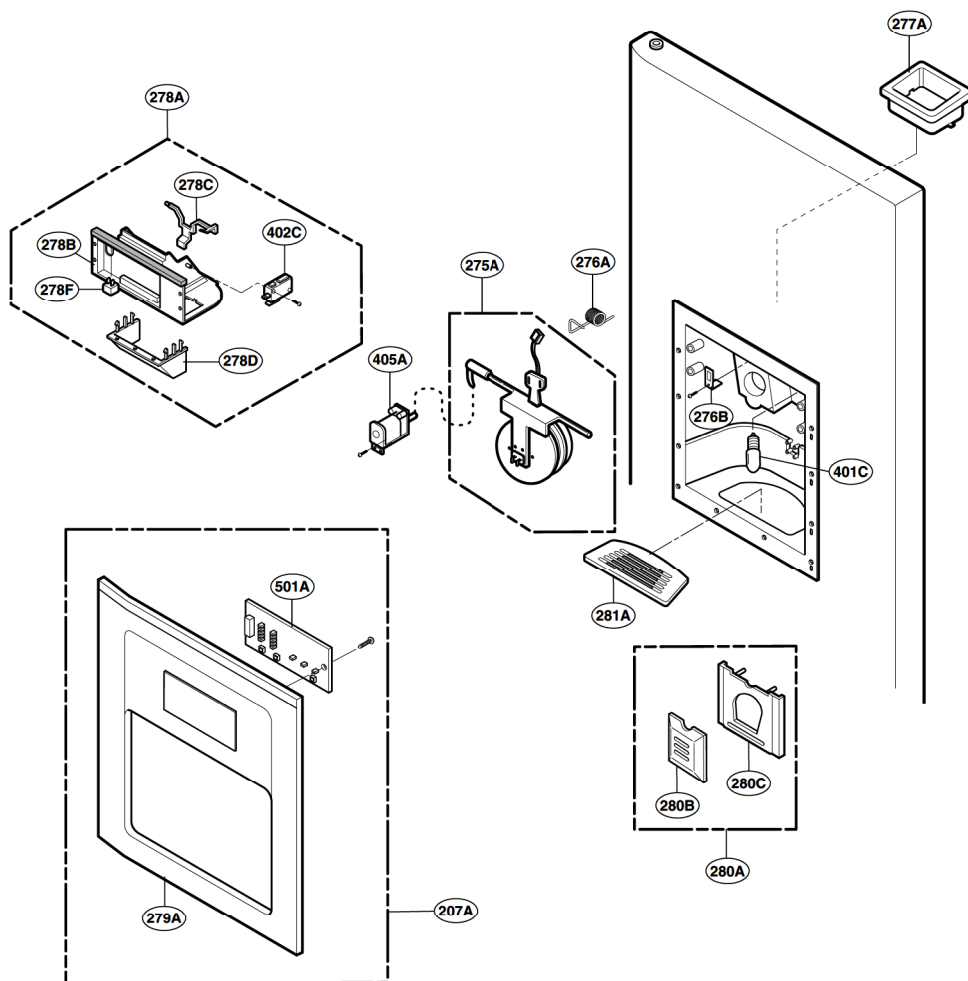

# EXPLODED VIEW

FREEZER DOOR PART: GR-P247, GR-P207, GR-L247, GR-L207, GR-L197

## DISPENSER PART