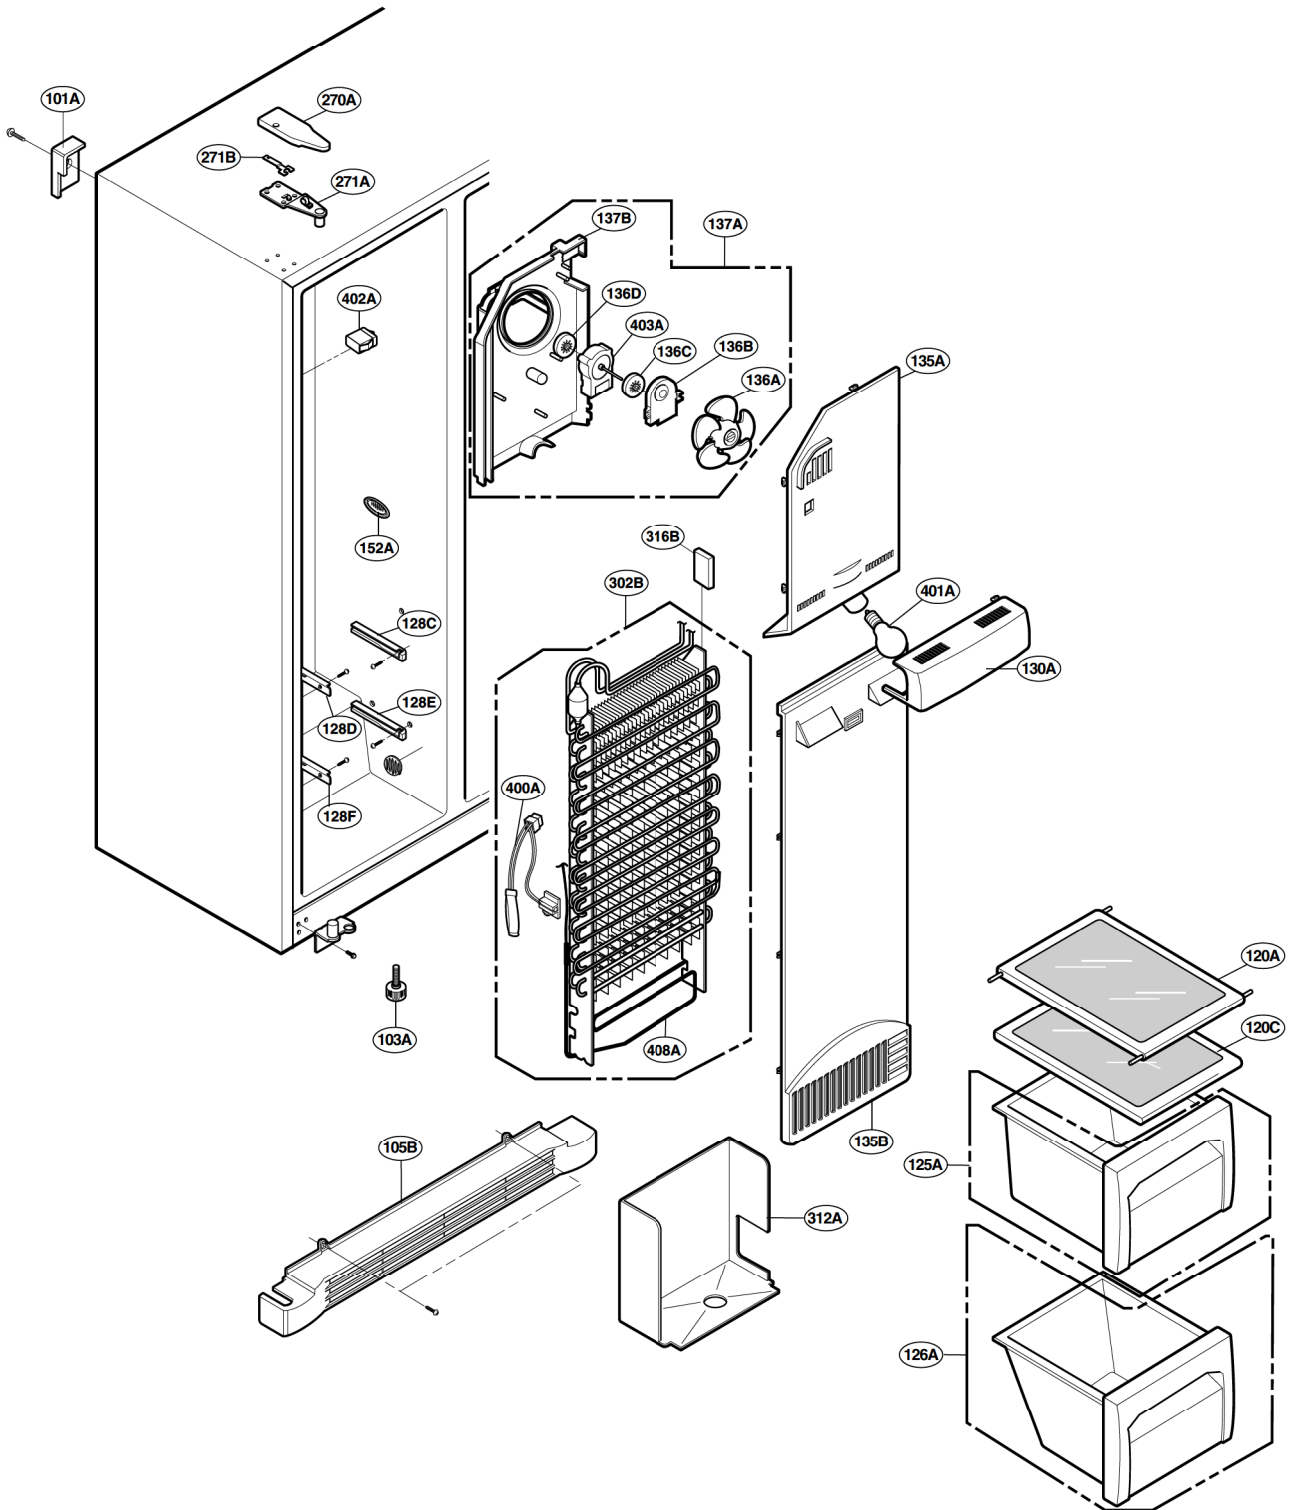

EXPLODED VIEW

FREEZER COMPARTMENT

* : Optional part