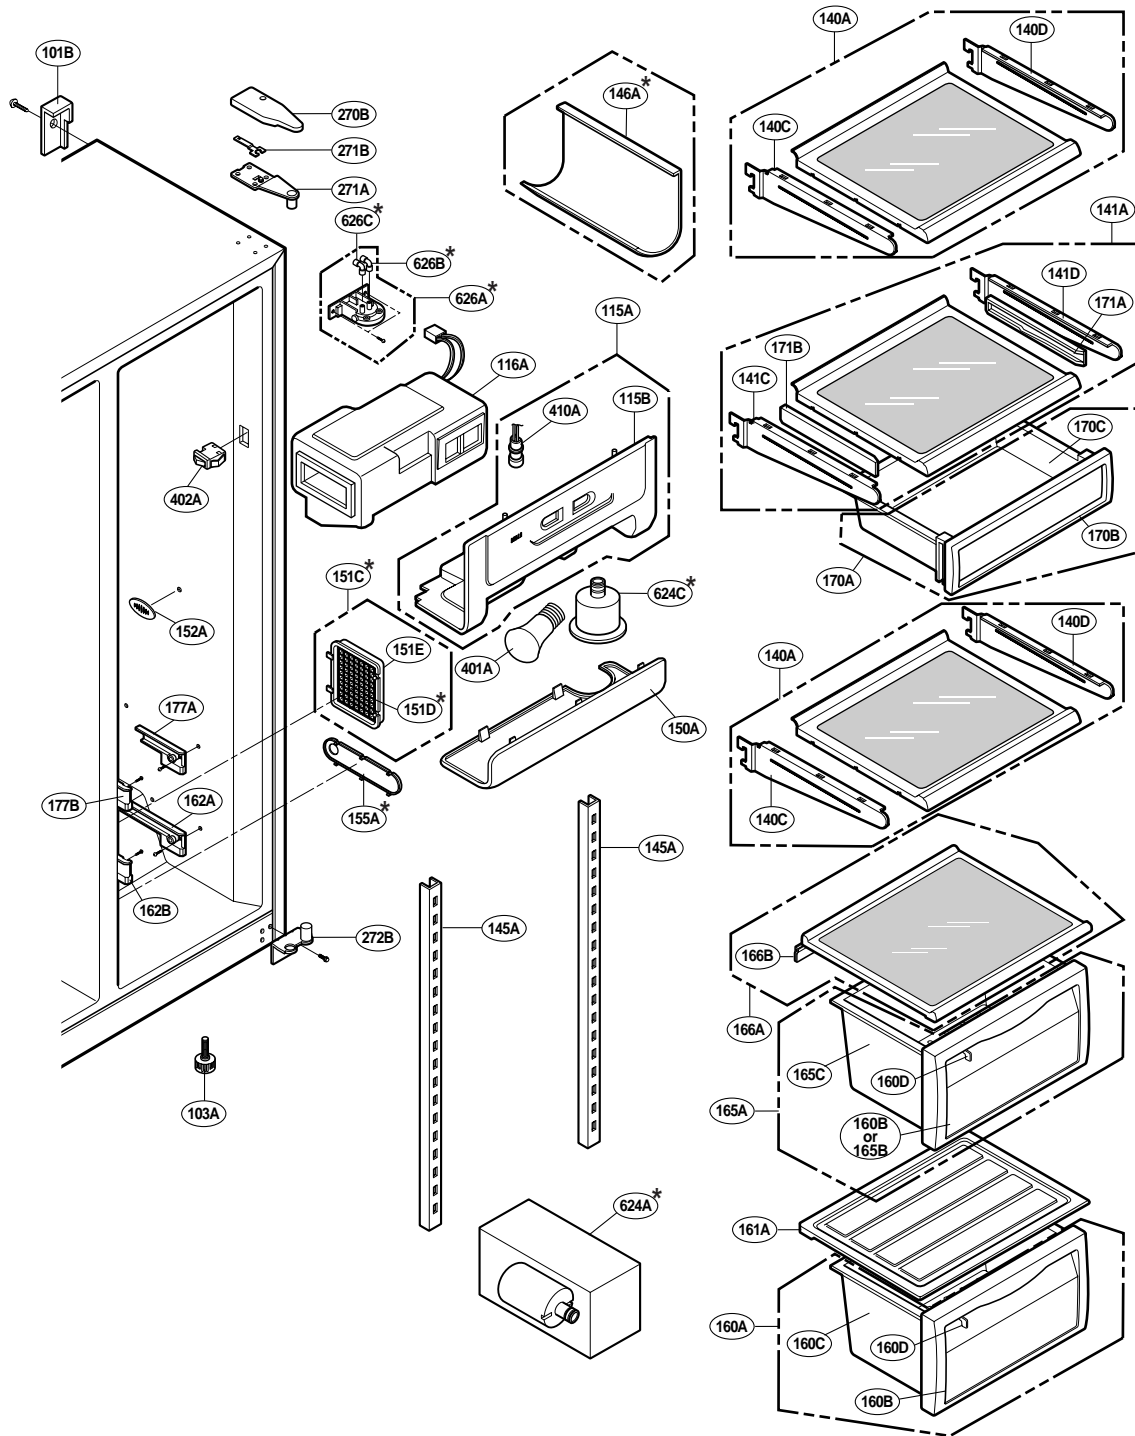

EXPLODED VIEW

FREEZER DOOR PART: GR-P247, GR-P207, GR-L247, GR-L207

EXPLODED VIEW

Ref No. : GR-L247, GR-L207, GR-B247, GR-B207
REFRIGERATOR DOOR PART

* : Optional part

EXPLODED VIEW

FREEZER COMPARTMENT

* : Optional part

EXPLODED VIEW

REFRIGERATOR COMPARTMENT

* : Optional part

EXPLODED VIEW

ICE & WATER PART

* : Optional part

EXPLODED VIEW

MACHINE COMPARTMENT

* : Optional part

EXPLODED VIEW

DISPENSER PART