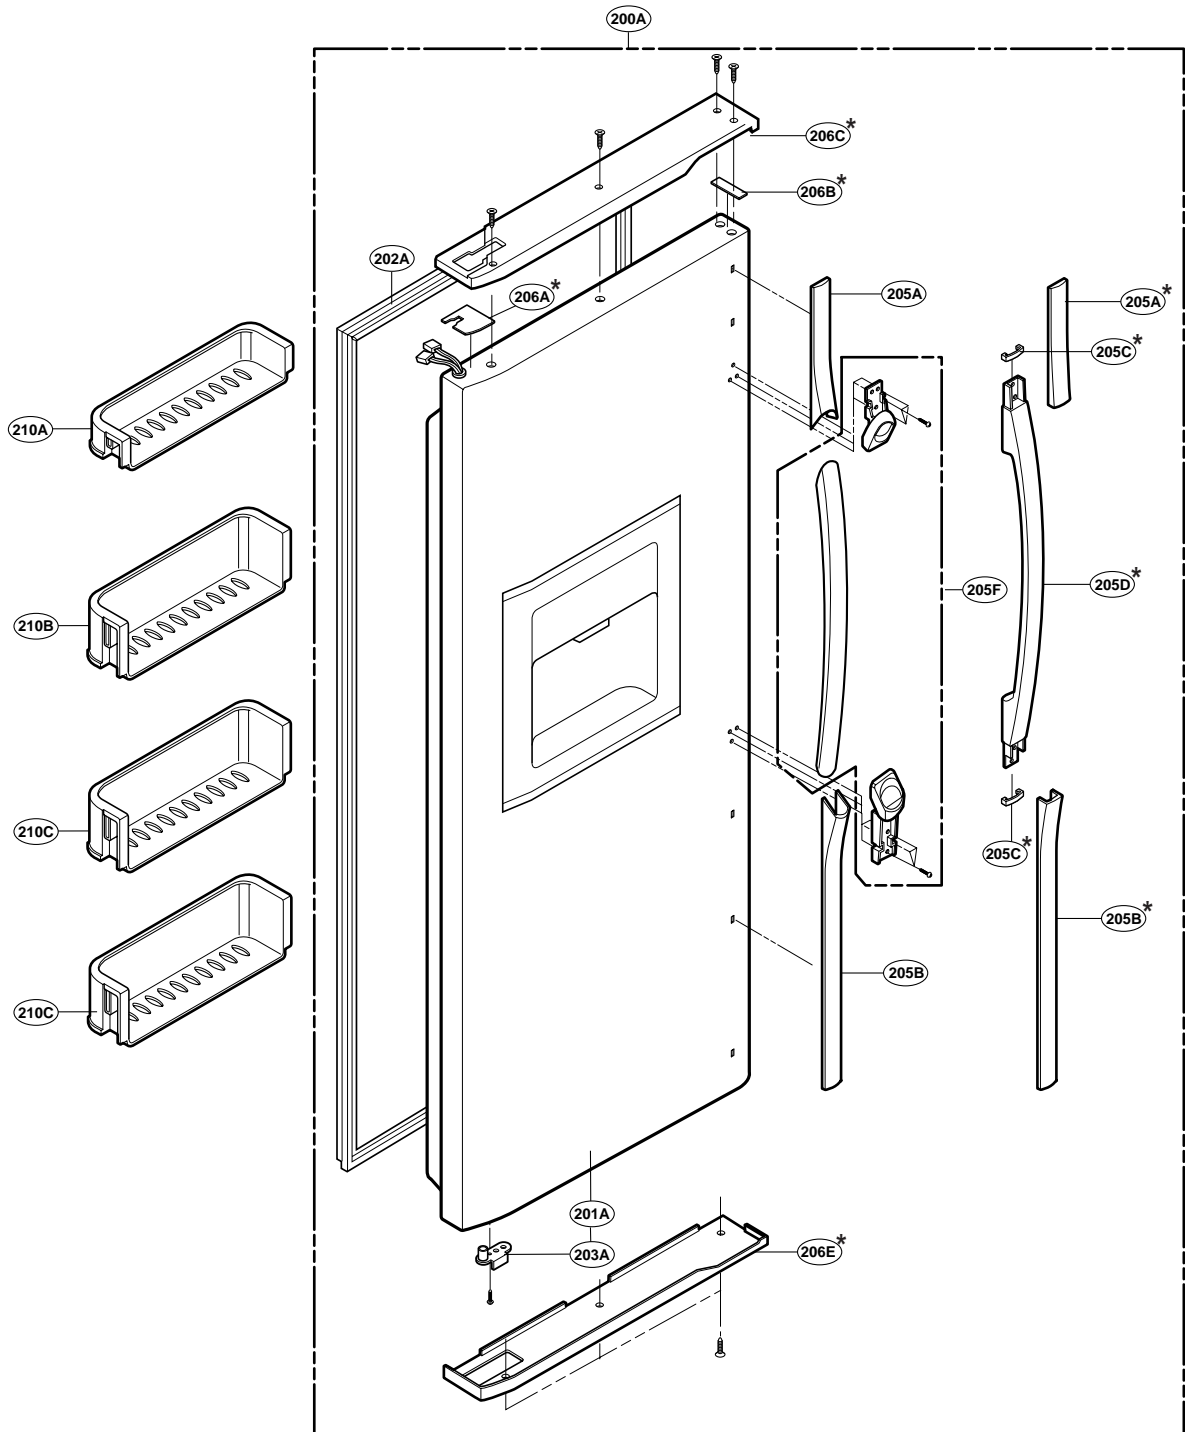

EXPLODED VIEW

FREEZER DOOR PART: GR-P247, GR-P207, GR-L247, GR-L207

EXPLODED VIEW

Ref No. : GR-L247, GR-L207, GR-B247, GR-B207
REFRIGERATOR DOOR PART

* : Optional part

EXPLODED VIEW

FREEZER COMPARTMENT

* : Optional part

EXPLODED VIEW

REFRIGERATOR COMPARTMENT

* : Optional part

EXPLODED VIEW

ICE & WATER PART

* : Optional part

EXPLODED VIEW

MACHINE COMPARTMENT

* : Optional part

EXPLODED VIEW

DISPENSER PART