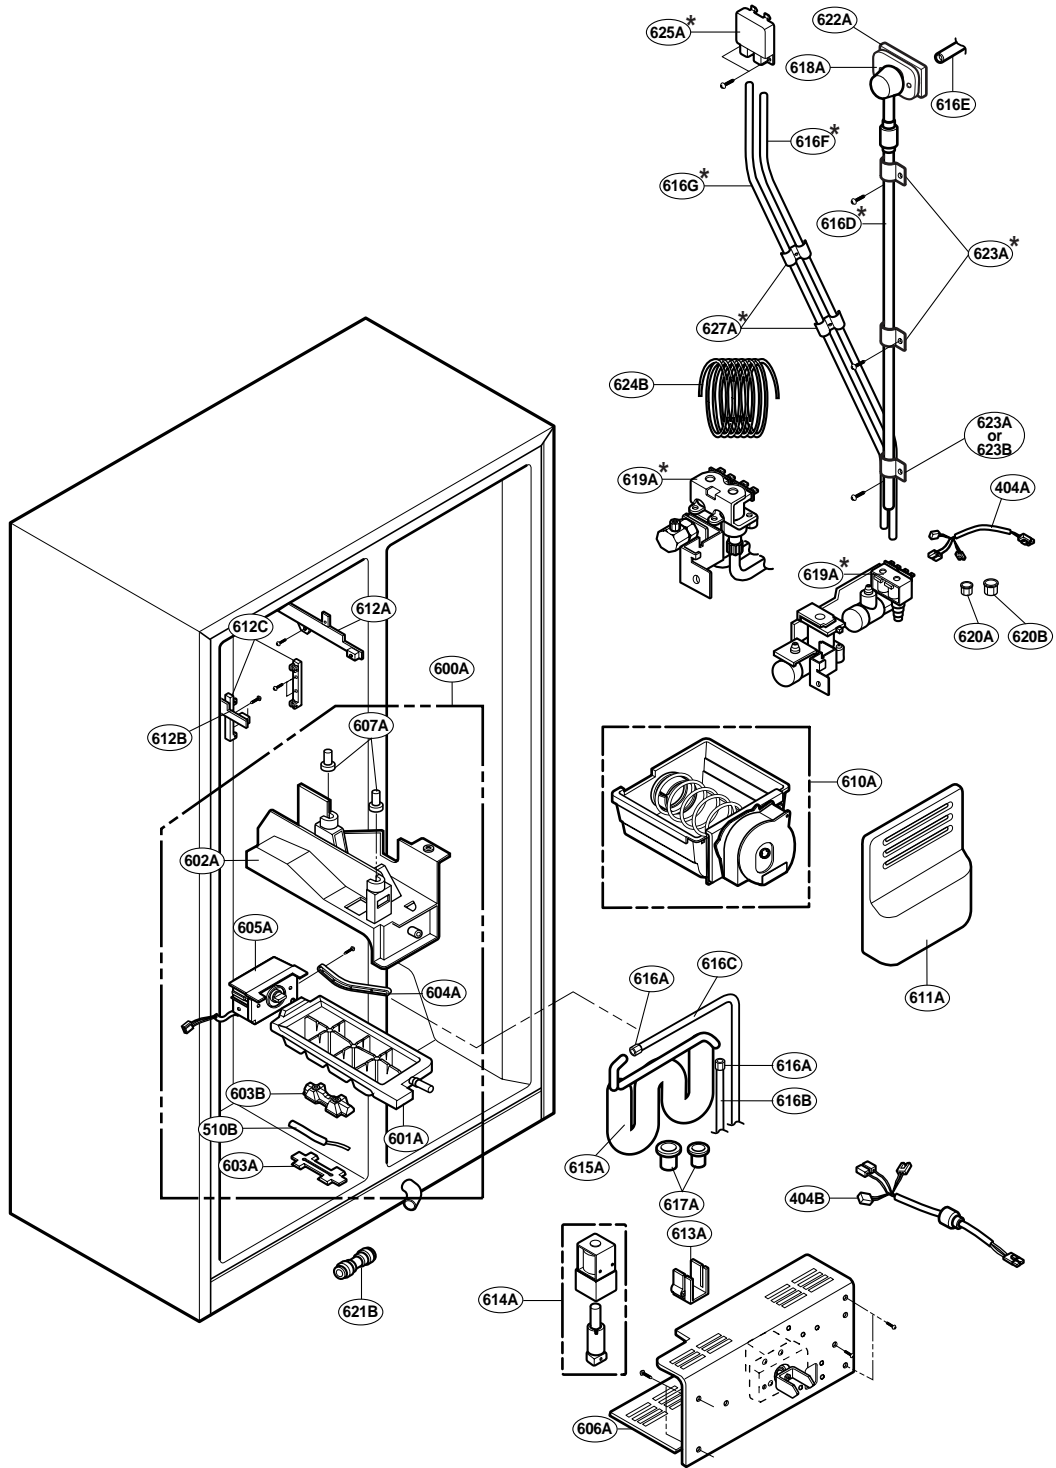

EXPLODED VIEW

FREEZER DOOR PART: GR-P247, GR-P207, GR-L247, GR-L207

EXPLODED VIEW

Ref No. : GR-L247, GR-L207, GR-B247, GR-B207
REFRIGERATOR DOOR PART

* : Optional part

EXPLODED VIEW

FREEZER COMPARTMENT

* : Optional part

EXPLODED VIEW

REFRIGERATOR COMPARTMENT

* : Optional part

EXPLODED VIEW

ICE & WATER PART

* : Optional part

EXPLODED VIEW

MACHINE COMPARTMENT

* : Optional part

EXPLODED VIEW

DISPENSER PART