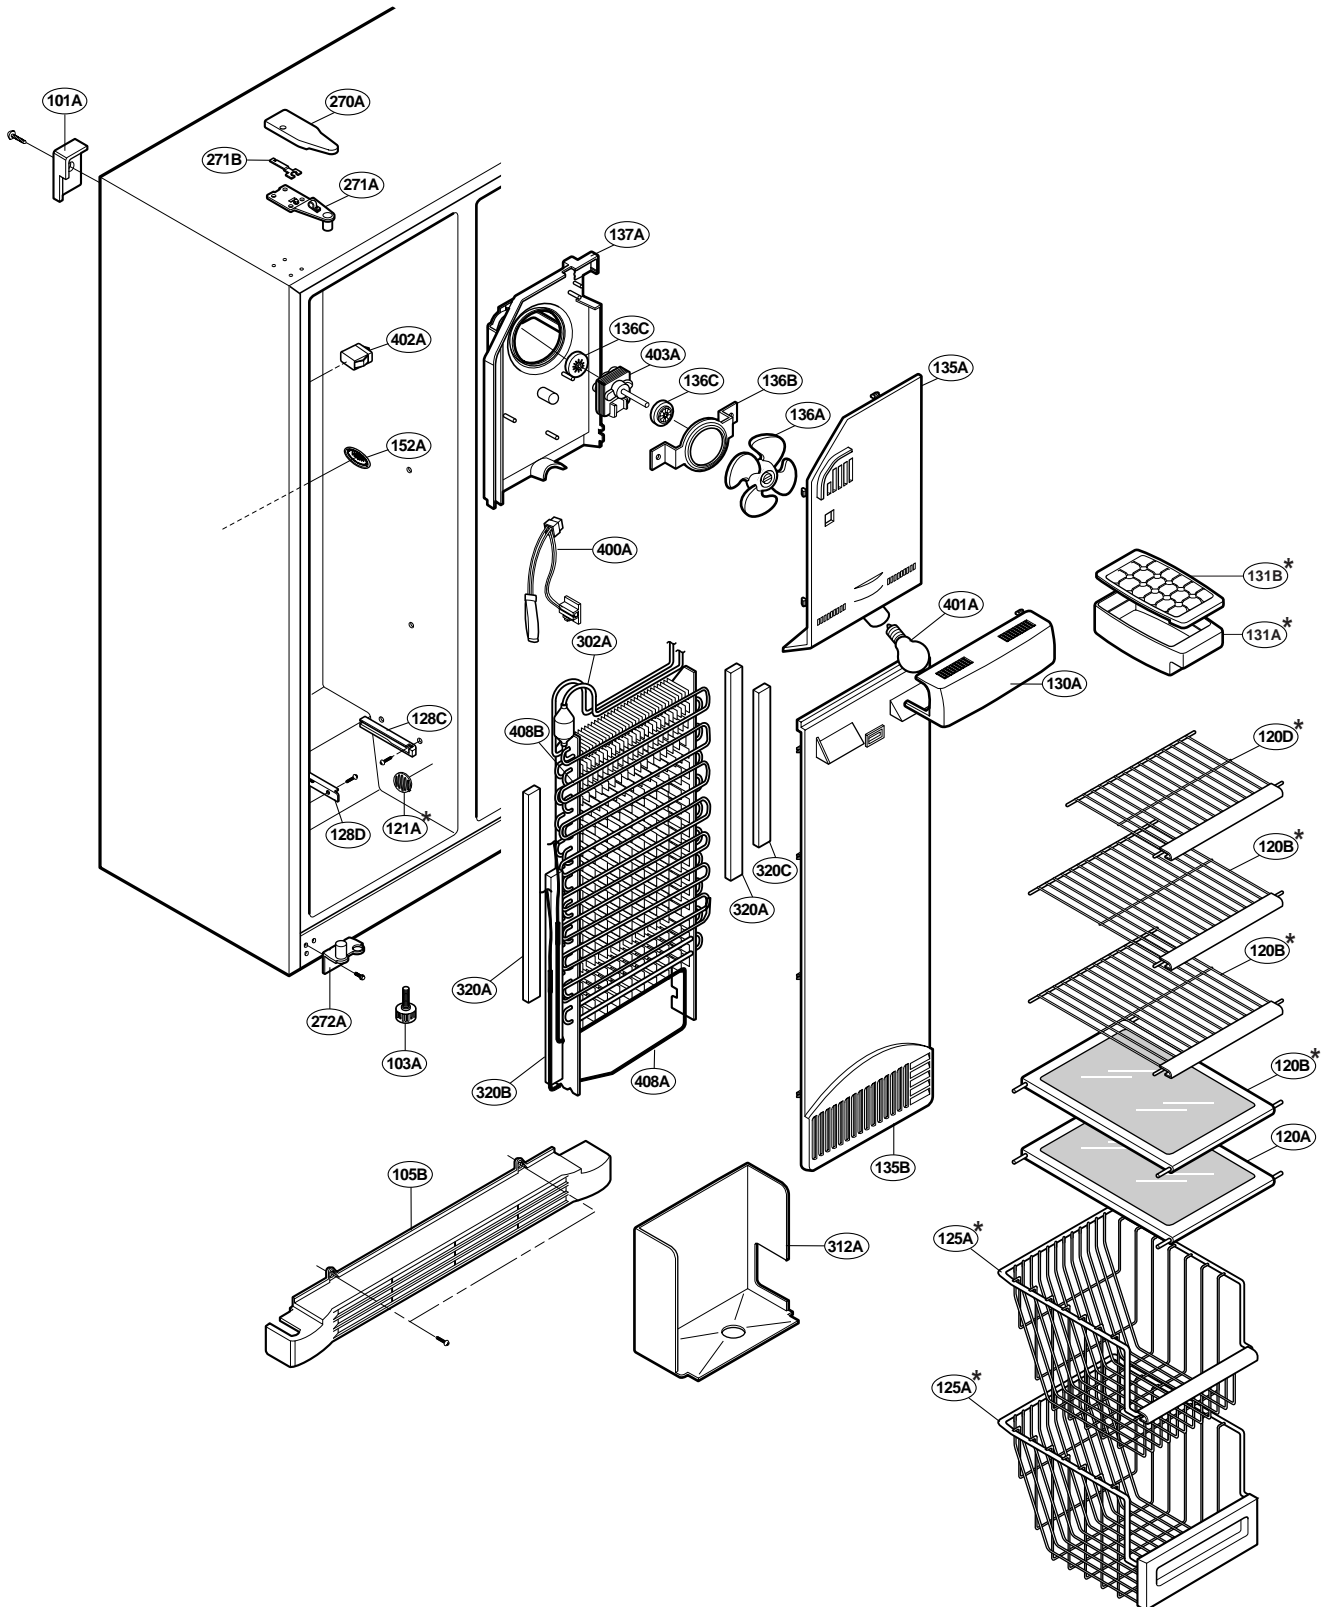

EXPLODED VIEW

FREEZER DOOR PART: GR-P247, GR-P207, GR-L247, GR-L207

EXPLODED VIEW

Ref No. : GR-L247, GR-L207, GR-B247, GR-B207
REFRIGERATOR DOOR PART

* : Optional part

EXPLODED VIEW

FREEZER COMPARTMENT

* : Optional part

EXPLODED VIEW

REFRIGERATOR COMPARTMENT

* : Optional part

EXPLODED VIEW

ICE & WATER PART

* : Optional part

EXPLODED VIEW

MACHINE COMPARTMENT

* : Optional part

EXPLODED VIEW

DISPENSER PART