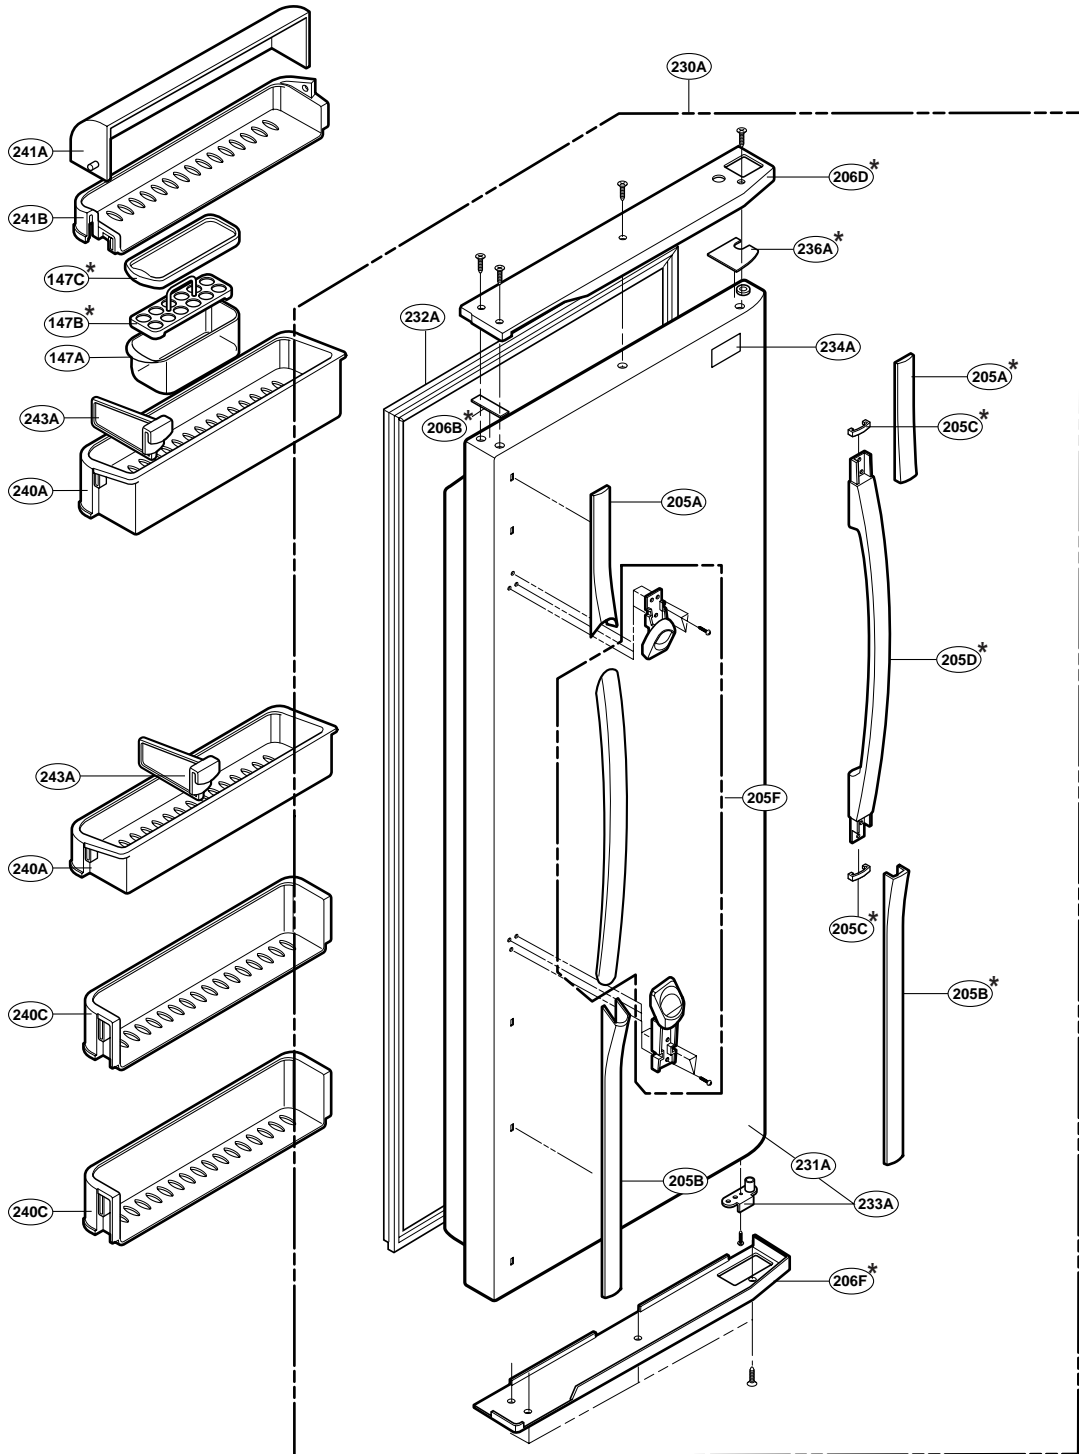

EXPLODED VIEW

FREEZER DOOR PART: GR-P247, GR-P207, GR-L247, GR-L207

EXPLODED VIEW

Ref No. : GR-L247, GR-L207, GR-B247, GR-B207
REFRIGERATOR DOOR PART

* : Optional part

EXPLODED VIEW

FREEZER COMPARTMENT

* : Optional part

EXPLODED VIEW

REFRIGERATOR COMPARTMENT

* : Optional part

EXPLODED VIEW

ICE & WATER PART

* : Optional part

EXPLODED VIEW

MACHINE COMPARTMENT

* : Optional part

EXPLODED VIEW

DISPENSER PART