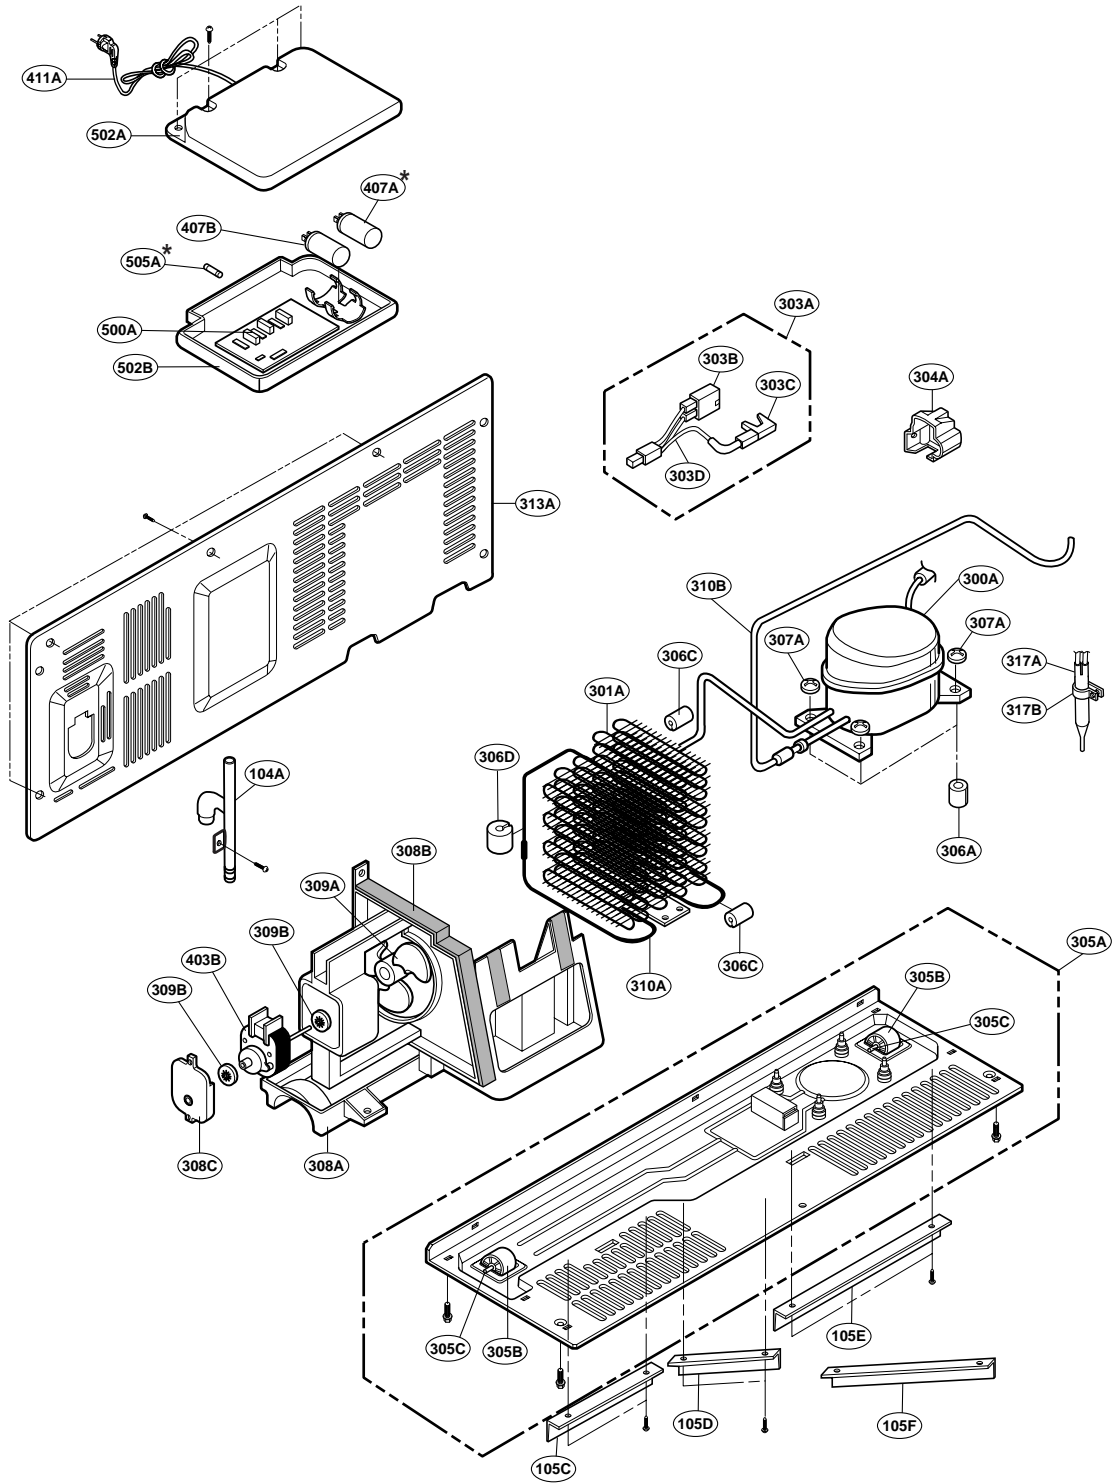

EXPLODED VIEW

FREEZER DOOR PART: GR-P247, GR-P207, GR-L247, GR-L207

EXPLODED VIEW

Ref No. : GR-L247, GR-L207, GR-B247, GR-B207
REFRIGERATOR DOOR PART

* : Optional part

EXPLODED VIEW

FREEZER COMPARTMENT

* : Optional part

EXPLODED VIEW

REFRIGERATOR COMPARTMENT

* : Optional part

EXPLODED VIEW

ICE & WATER PART

* : Optional part

EXPLODED VIEW

MACHINE COMPARTMENT

* : Optional part

EXPLODED VIEW

DISPENSER PART