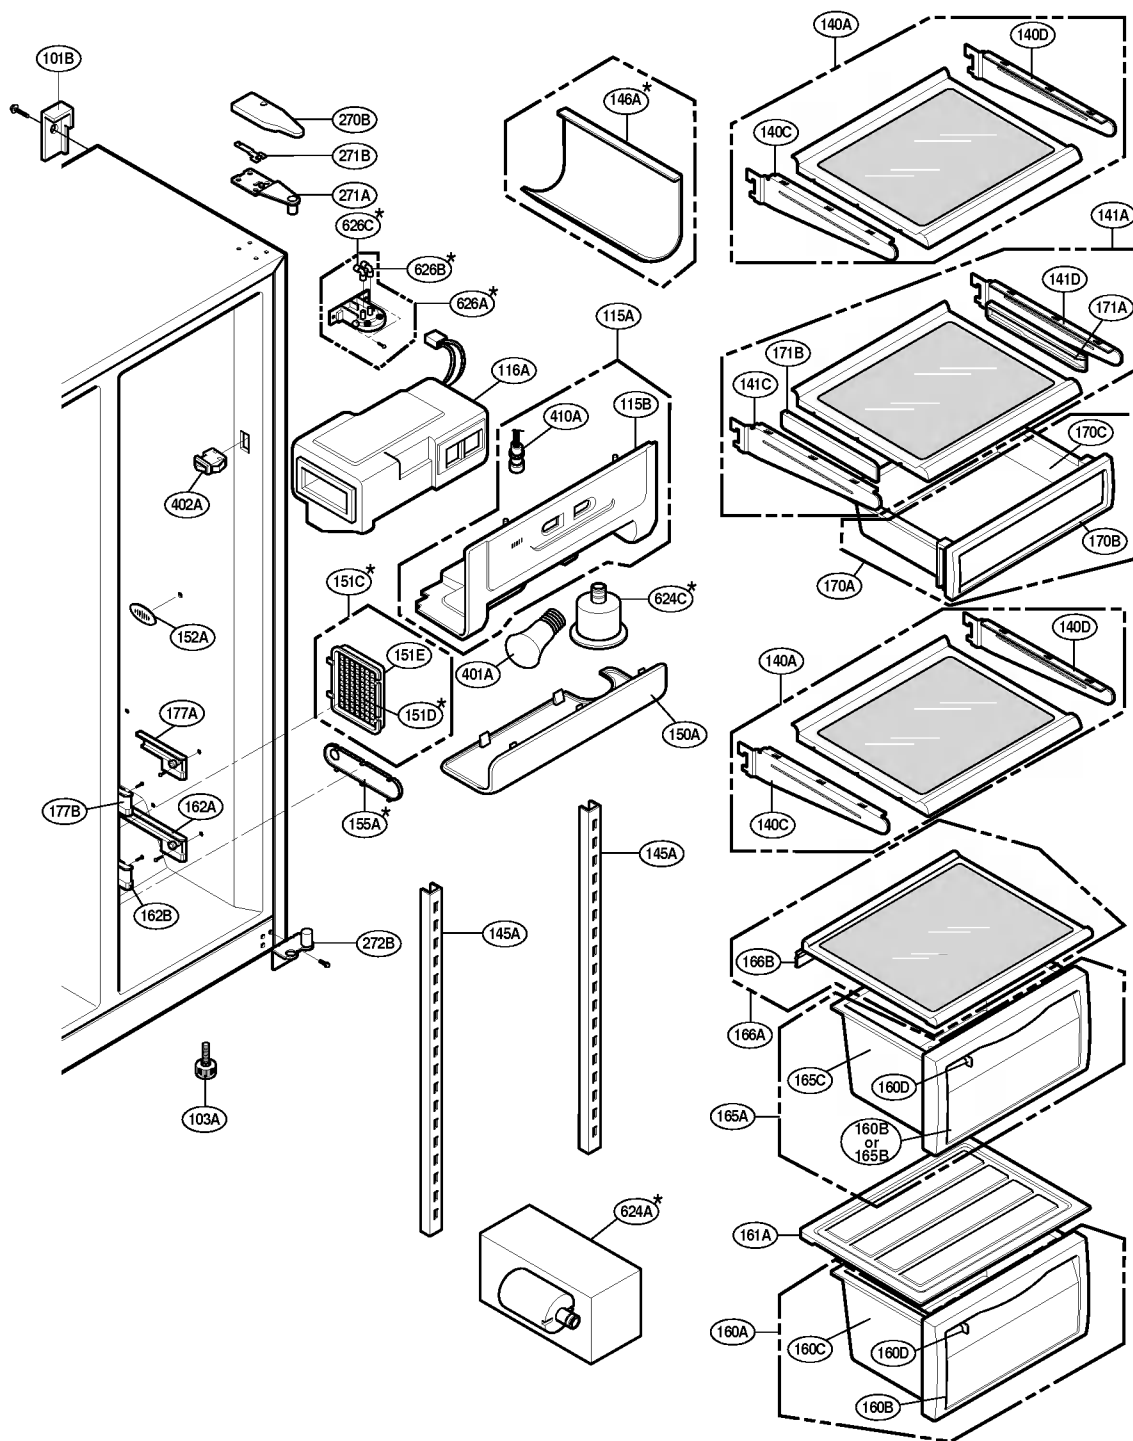

EXPLODED VIEW

ICE & WATER PART

* : Optional part

EXPLODED VIEW

REFRIGERATOR COMPARTMENT

* : Optional part

EXPLODED VIEW

FREEZER DOOR PART: GR-P247, GR-P207, GR-L247, GR-L207

EXPLODED VIEW

FREEZER COMPARTMENT

* : Optional part

EXPLODED VIEW

MACHINE COMPARTMENT

* : Optional part

EXPLODED VIEW

DISPENSER PART

EXPLODED VIEW

Ref No. : GR-L247, GR-L207, GR-B247, GR-B207
REFRIGERATOR DOOR PART

* : Optional part