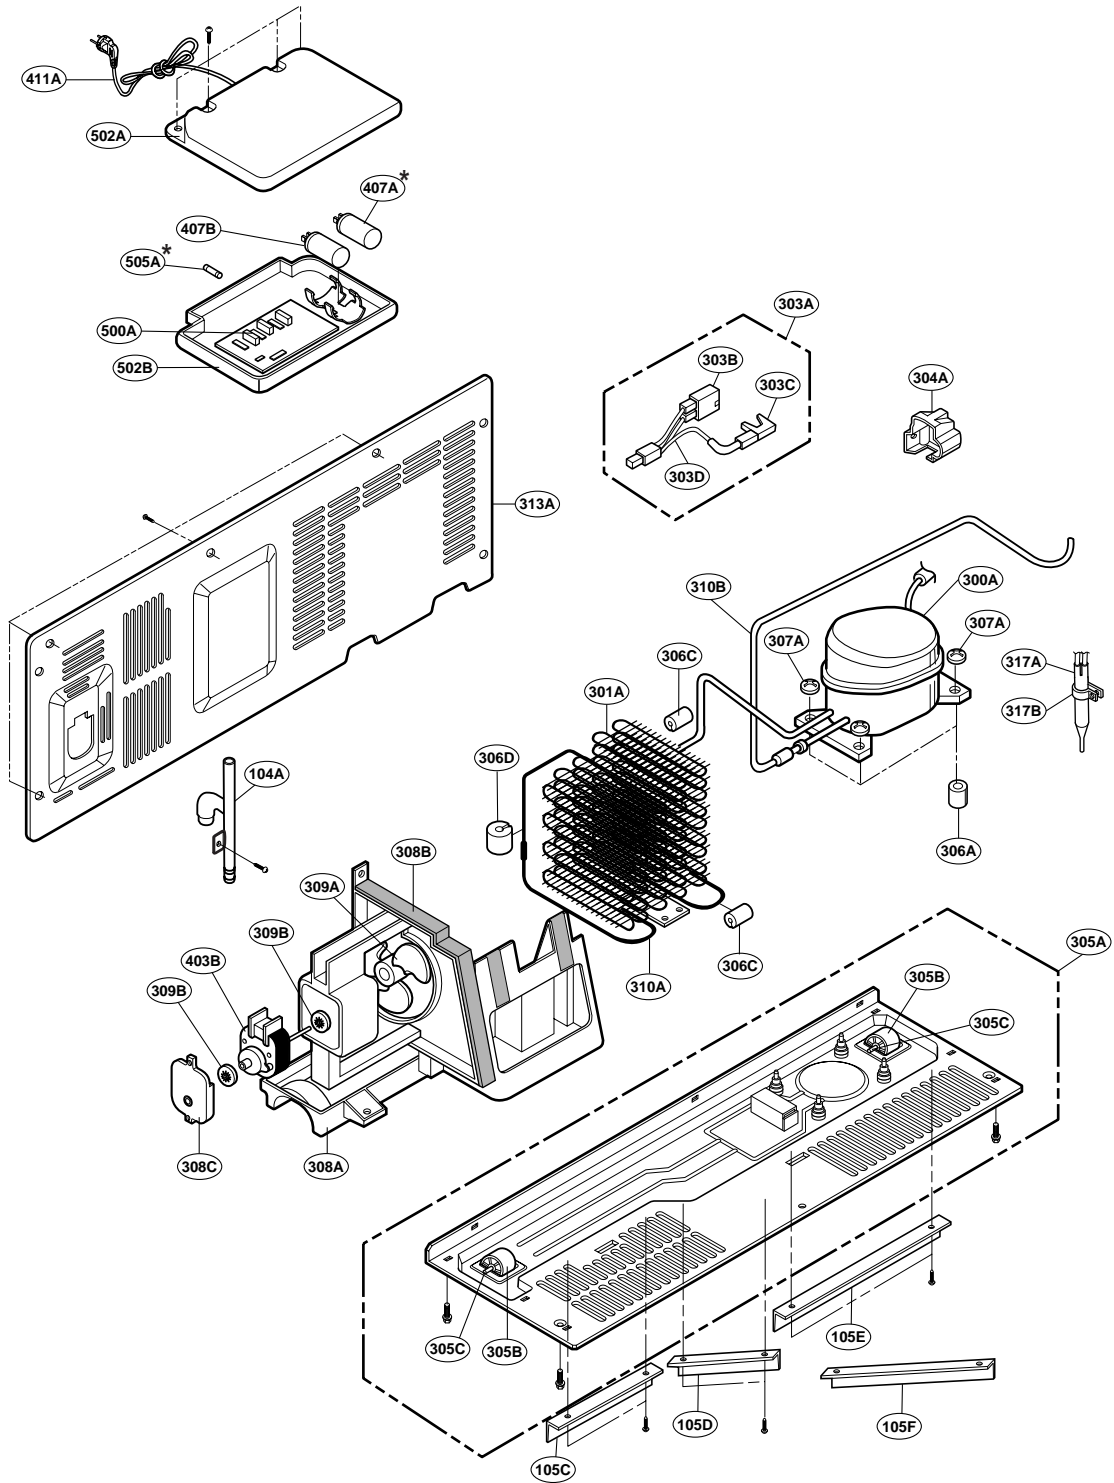

EXPLODED VIEW

Ref No. : GR-L247, GR-L207, GR-B247, GR-B207

REFRIGERATOR DOOR PART

* : Optional part

EXPLODED VIEW

FREEZER DOOR PART: GR-P247, GR-P207, GR-L247, GR-L207

EXPLODED VIEW

MACHINE COMPARTMENT

* : Optional part

EXPLODED VIEW

DISPENSER PART