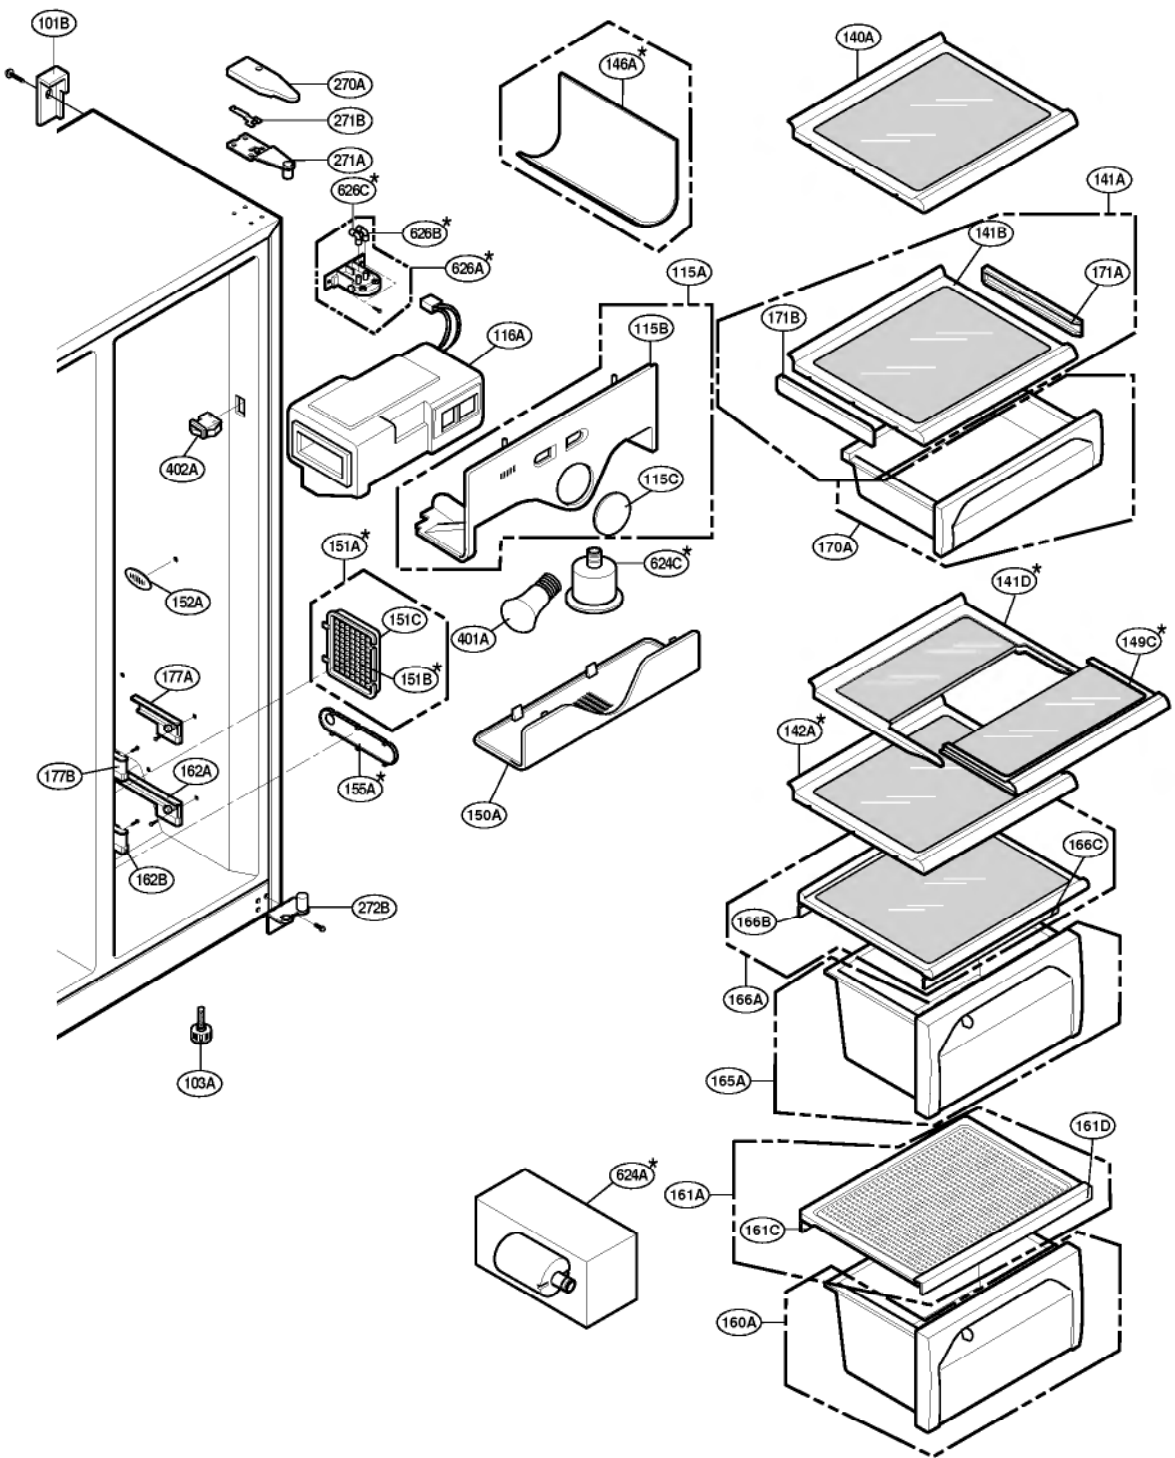

EXPLODED VIEW

FREEZER DOOR PART: GR-P247, GR-P207, GR-L247, GR-L207

EXPLODED VIEW

FREEZER DOOR PART: GR-C247, GR-C207, GR-B247, GR-B207, GR-B197

EXPLODED VIEW

Ref No. : GR-L247, GR-L207, GR-B247, GR-B207, GR-B197
REFRIGERATOR DOOR PART

* : Optional part

EXPLODED VIEW

REFRIGERATOR COMPARTMENT

* : Optional part

EXPLODED VIEW

ICE & WATER PART

* : Optional part

EXPLODED VIEW

MACHINE COMPARTMENT

* : Optional part

EXPLODED VIEW

DISPENSER PART