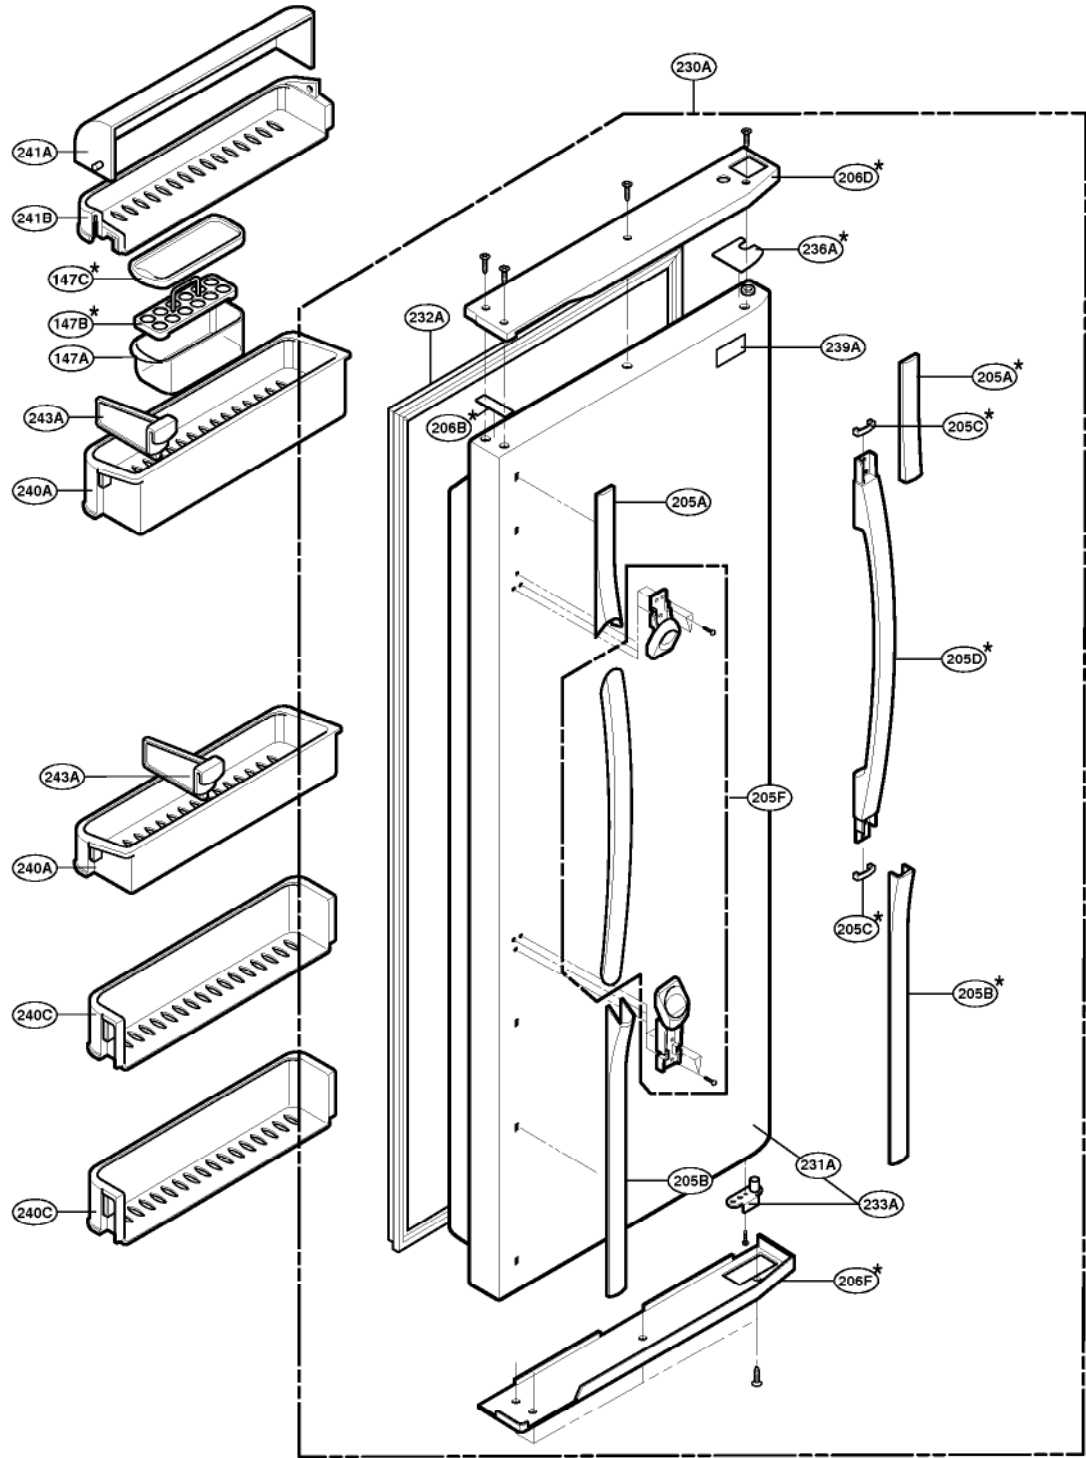

EXPLODED VIEW

FREEZER DOOR PART: GR-P247, GR-P207, GR-L247, GR-L207

EXPLODED VIEW

FREEZER DOOR PART: GR-C247, GR-C207, GR-B247, GR-B207, GR-B197

EXPLODED VIEW

Ref No. : GR-L247, GR-L207, GR-B247, GR-B207, GR-B197
REFRIGERATOR DOOR PART

* : Optional part

EXPLODED VIEW

REFRIGERATOR COMPARTMENT

* : Optional part

EXPLODED VIEW

ICE & WATER PART

* : Optional part

EXPLODED VIEW

MACHINE COMPARTMENT

* : Optional part

EXPLODED VIEW

DISPENSER PART