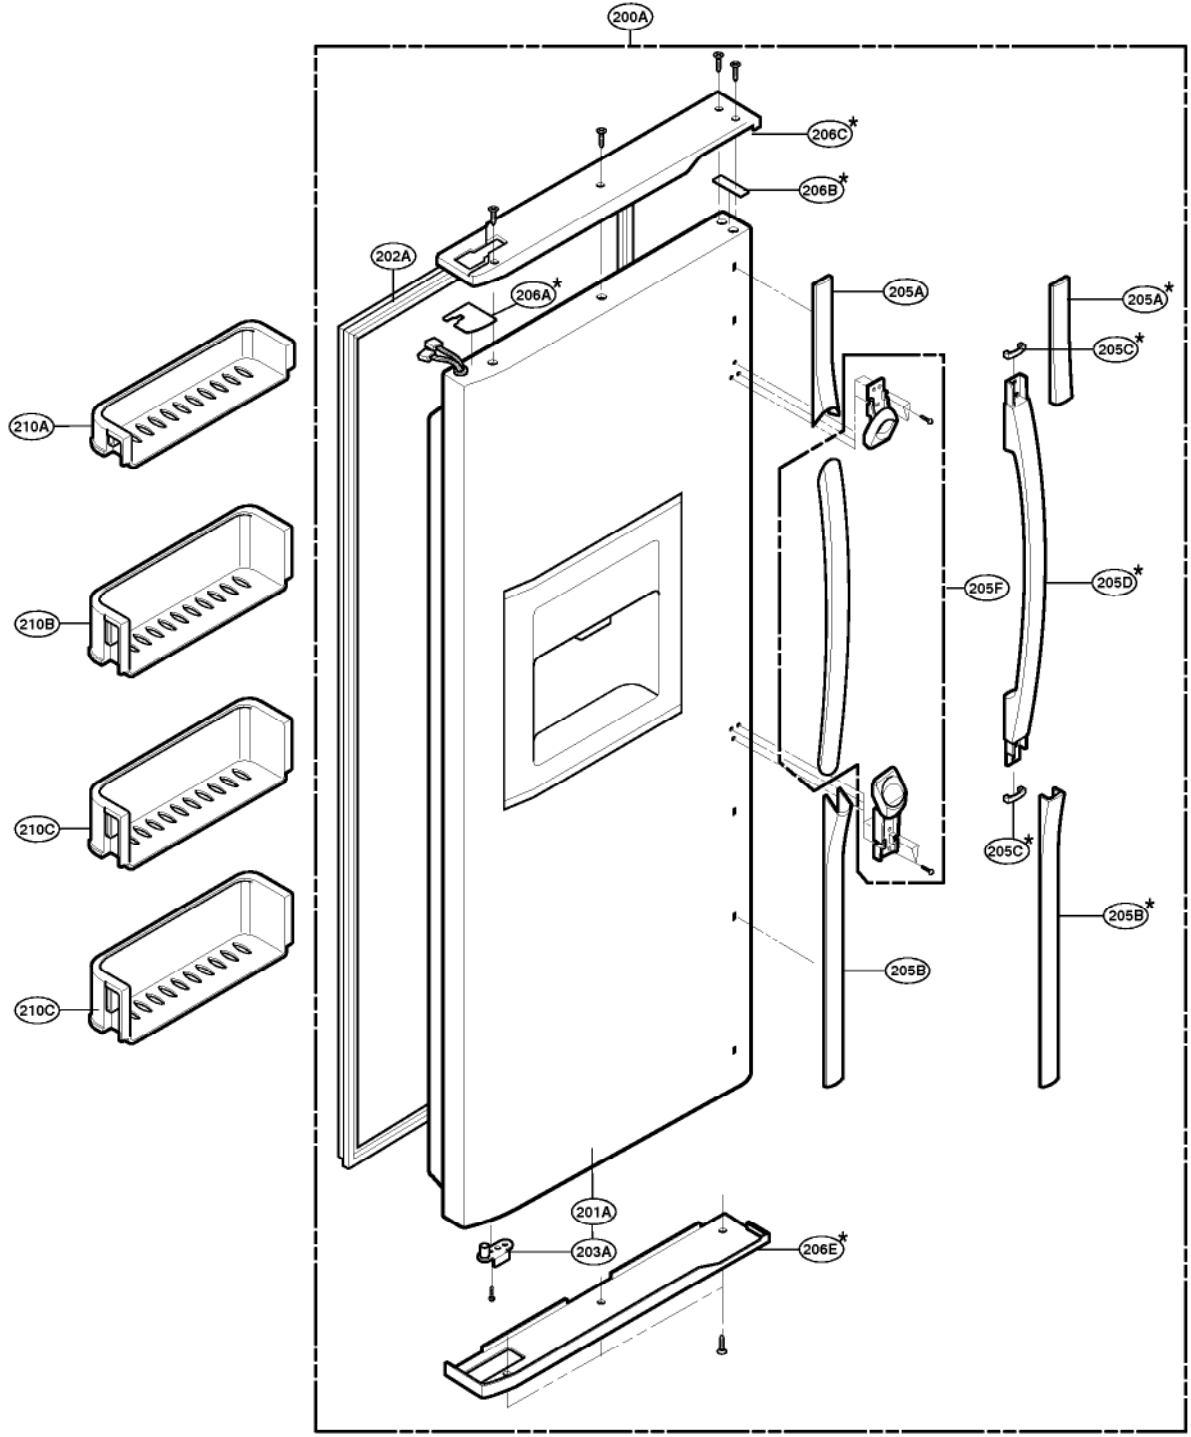

EXPLODED VIEW

FREEZER DOOR PART: GR-P247, GR-P207, GR-L247, GR-L207

EXPLODED VIEW

FREEZER DOOR PART: GR-C247, GR-C207, GR-B247, GR-B207, GR-B197

EXPLODED VIEW

Ref No. : GR-L247, GR-L207, GR-B247, GR-B207, GR-B197
REFRIGERATOR DOOR PART

* : Optional part

EXPLODED VIEW

REFRIGERATOR COMPARTMENT

* : Optional part

EXPLODED VIEW

ICE & WATER PART

* : Optional part

EXPLODED VIEW

MACHINE COMPARTMENT

* : Optional part

EXPLODED VIEW

DISPENSER PART