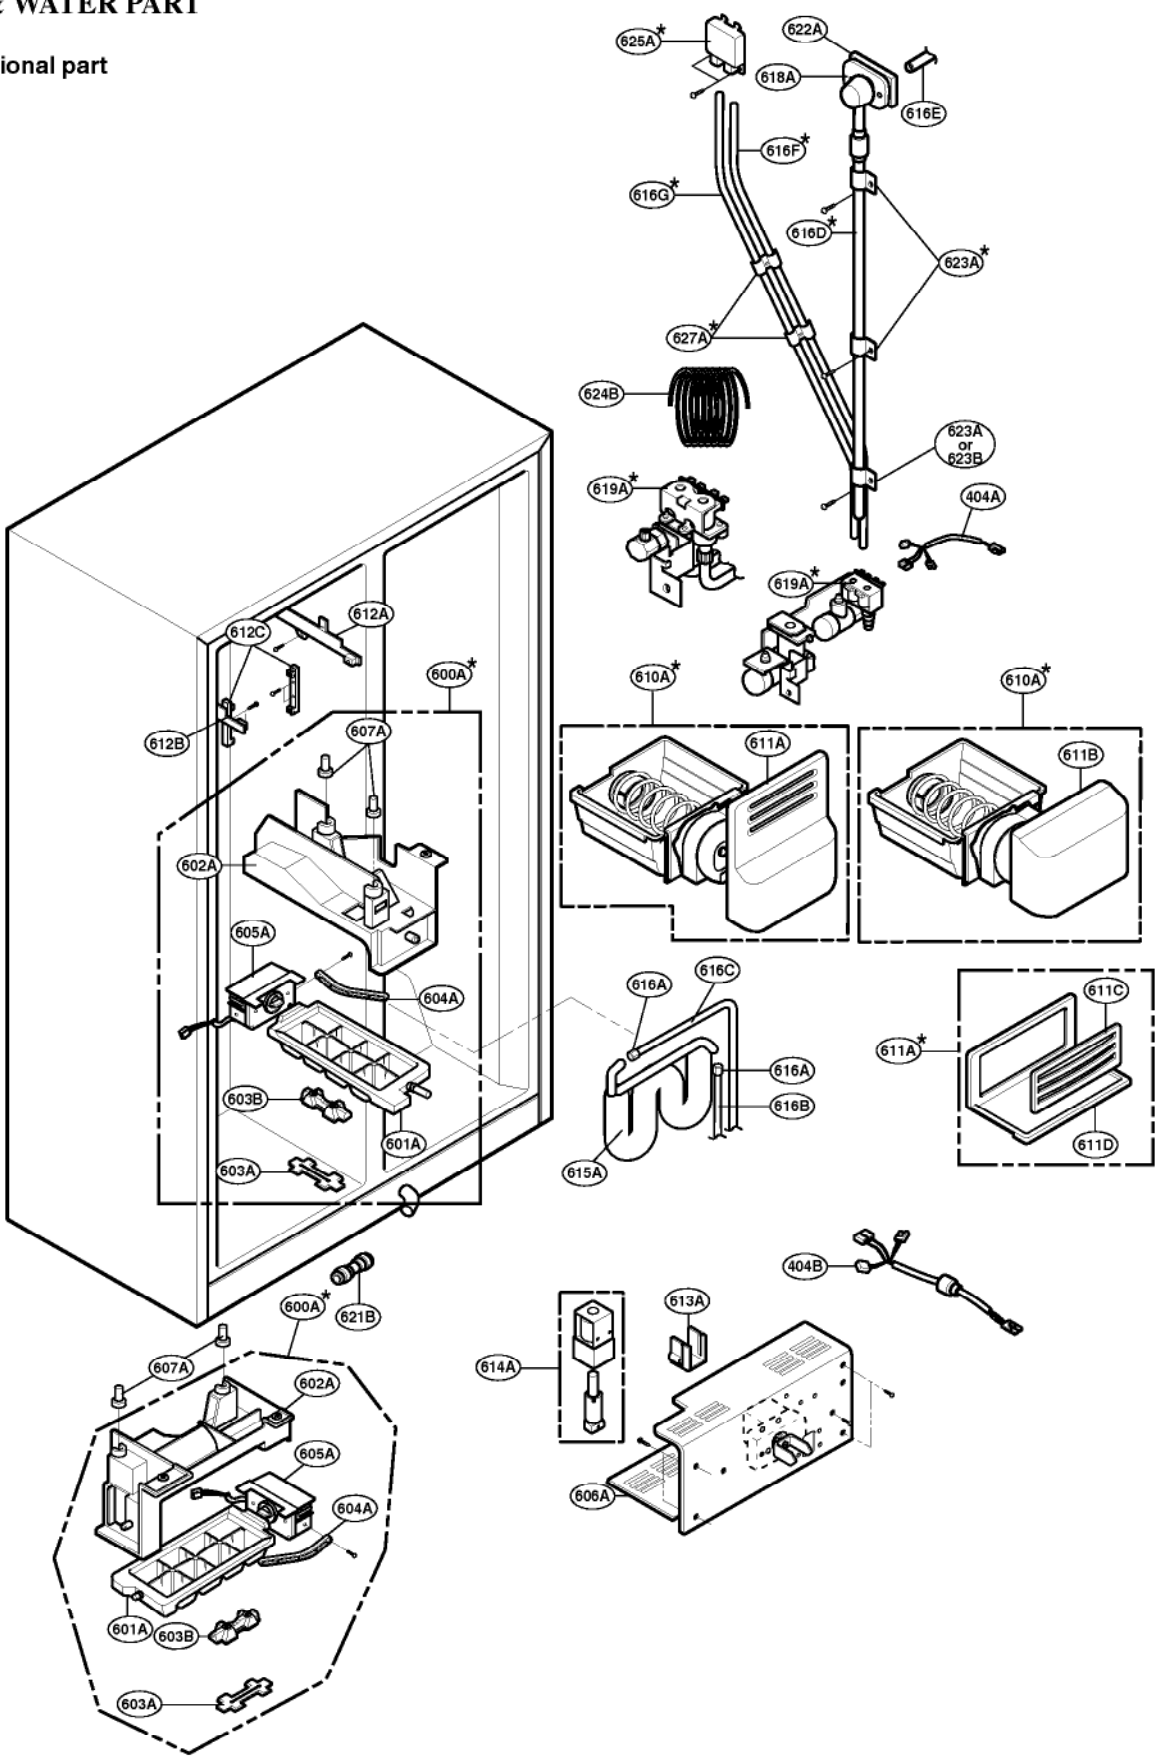

EXPLODED VIEW

FREEZER DOOR PART: GR-P247, GR-P207, GR-L247, GR-L207

EXPLODED VIEW

FREEZER DOOR PART: GR-C247, GR-C207, GR-B247, GR-B207, GR-B197

EXPLODED VIEW

Ref No. : GR-L247, GR-L207, GR-B247, GR-B207, GR-B197
REFRIGERATOR DOOR PART

* : Optional part

EXPLODED VIEW

REFRIGERATOR COMPARTMENT

* : Optional part

EXPLODED VIEW

ICE & WATER PART

* : Optional part

EXPLODED VIEW

MACHINE COMPARTMENT

* : Optional part

EXPLODED VIEW

DISPENSER PART