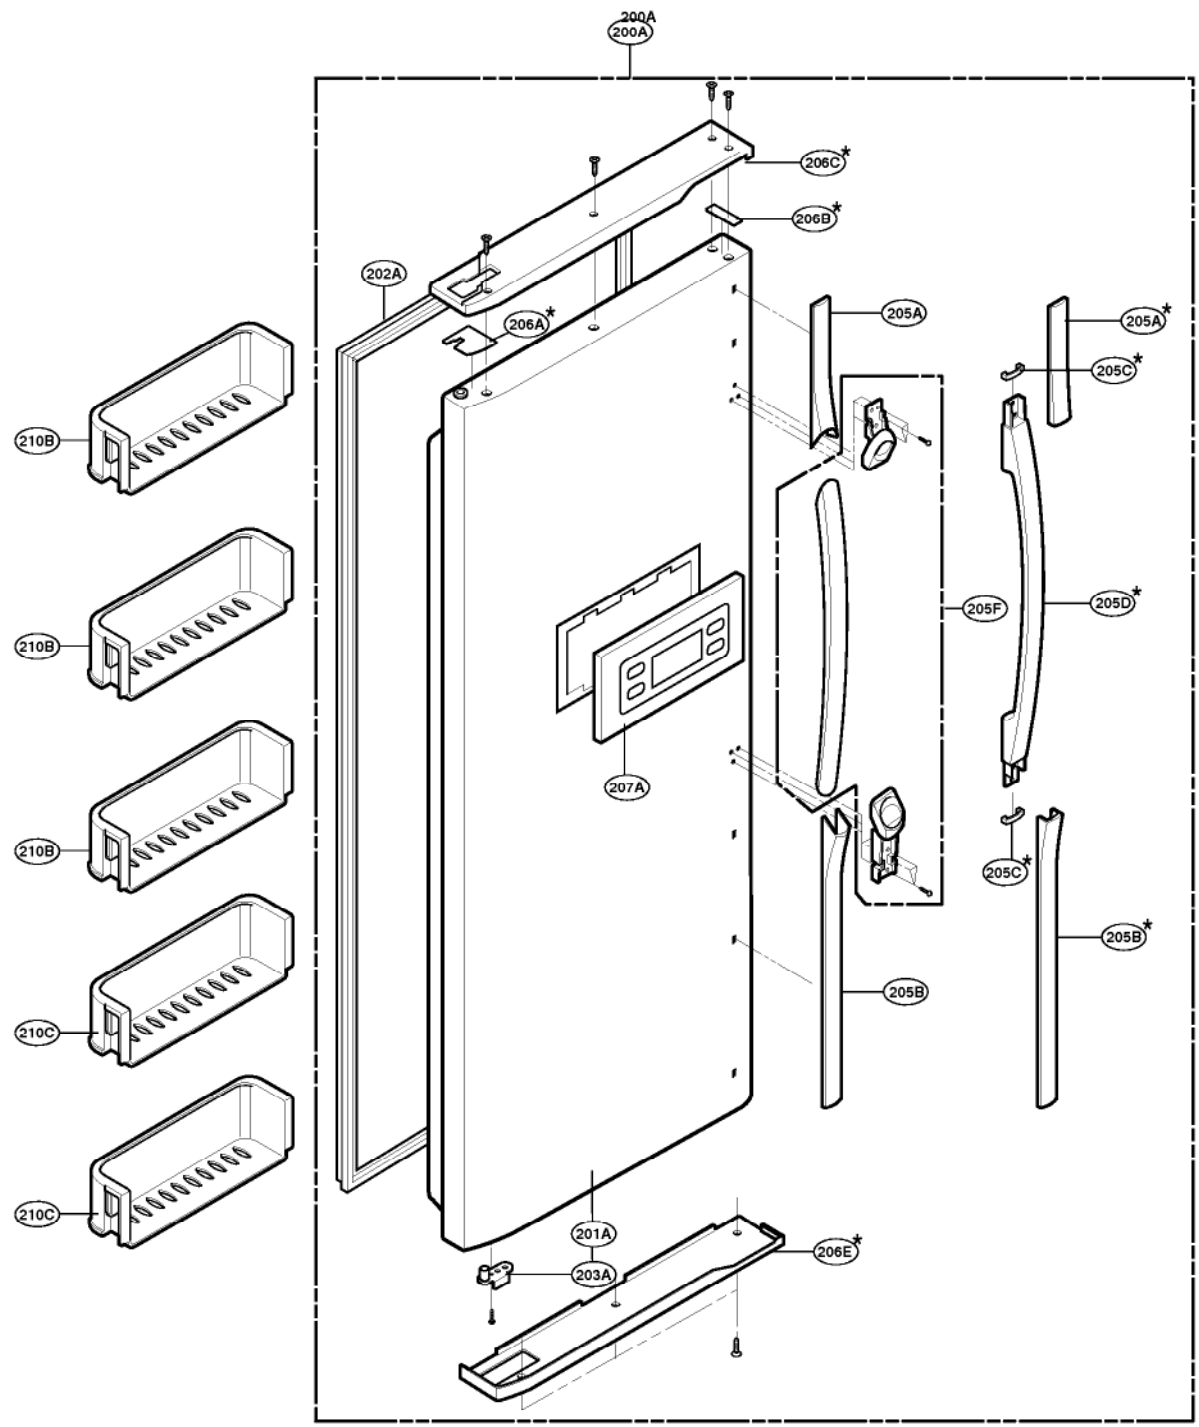

EXPLODED VIEW

FREEZER DOOR PART: GR-P247, GR-P207, GR-L247, GR-L207

EXPLODED VIEW

FREEZER DOOR PART: GR-C247, GR-C207, GR-B247, GR-B207, GR-B197

EXPLODED VIEW

Ref No. : GR-L247, GR-L207, GR-B247, GR-B207, GR-B197
REFRIGERATOR DOOR PART

* : Optional part

EXPLODED VIEW

REFRIGERATOR COMPARTMENT

* : Optional part

EXPLODED VIEW

ICE & WATER PART

* : Optional part

EXPLODED VIEW

MACHINE COMPARTMENT

* : Optional part

EXPLODED VIEW

DISPENSER PART