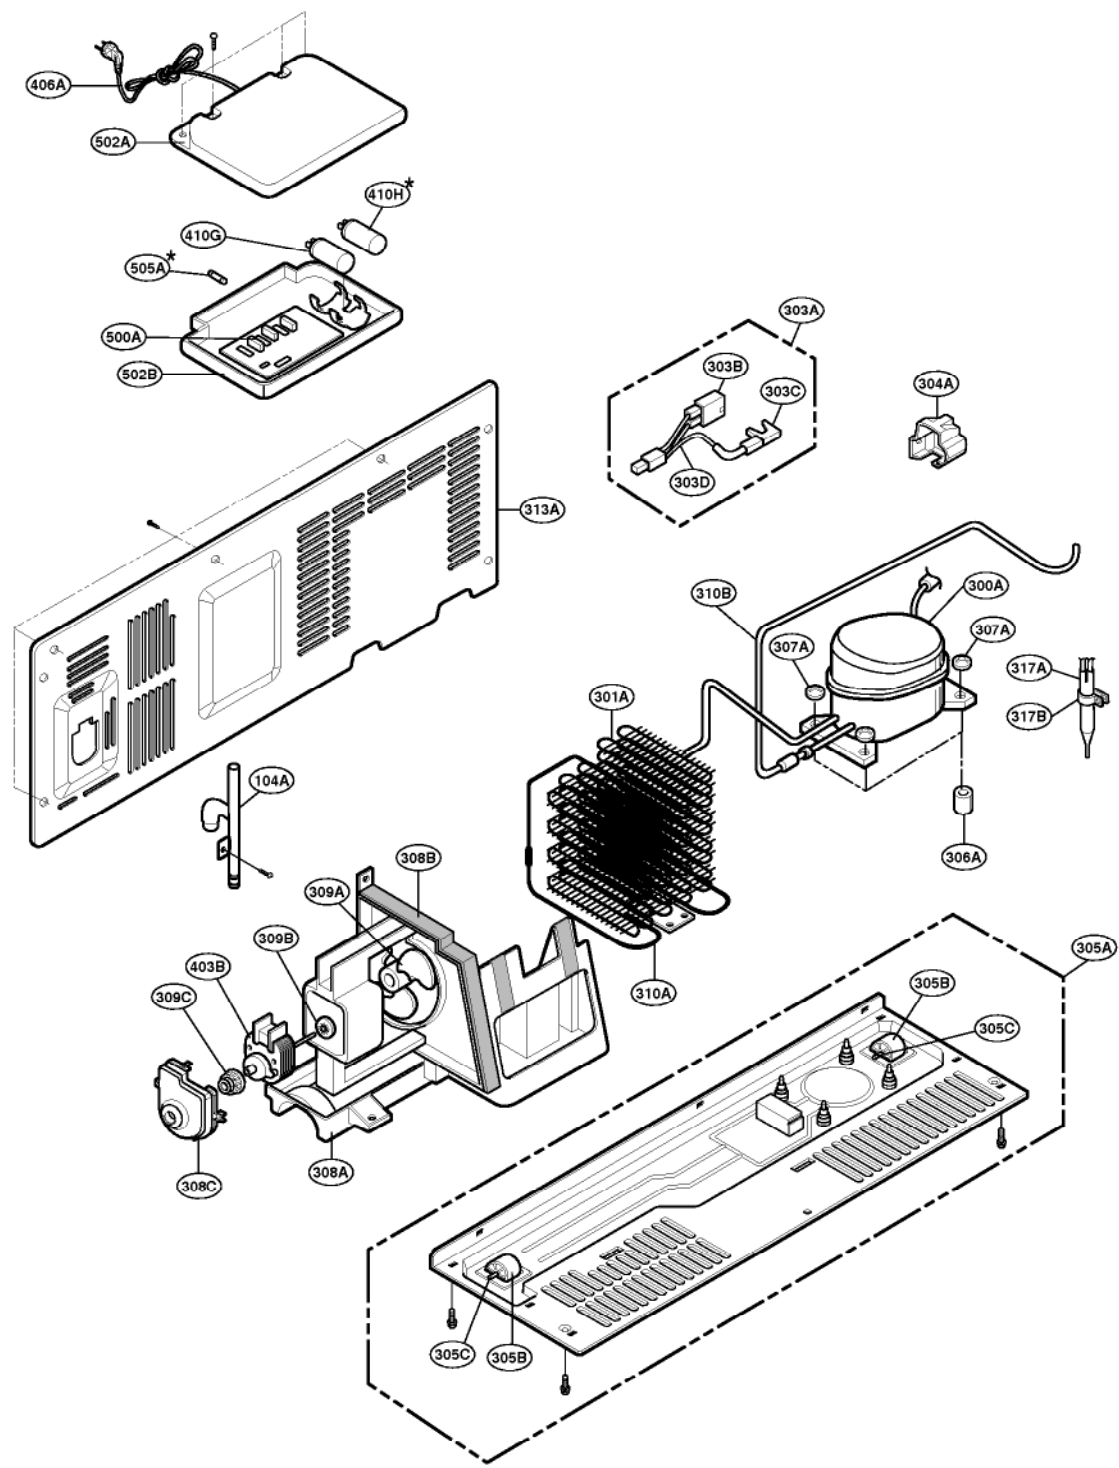

EXPLODED VIEW

FREEZER DOOR PART: GR-P247, GR-P207, GR-L247, GR-L207

EXPLODED VIEW

FREEZER DOOR PART: GR-C247, GR-C207, GR-B247, GR-B207, GR-B197

EXPLODED VIEW

Ref No. : GR-L247, GR-L207, GR-B247, GR-B207, GR-B197
REFRIGERATOR DOOR PART

* : Optional part

EXPLODED VIEW

REFRIGERATOR COMPARTMENT

* : Optional part

EXPLODED VIEW

ICE & WATER PART

* : Optional part

EXPLODED VIEW

MACHINE COMPARTMENT

* : Optional part

EXPLODED VIEW

DISPENSER PART