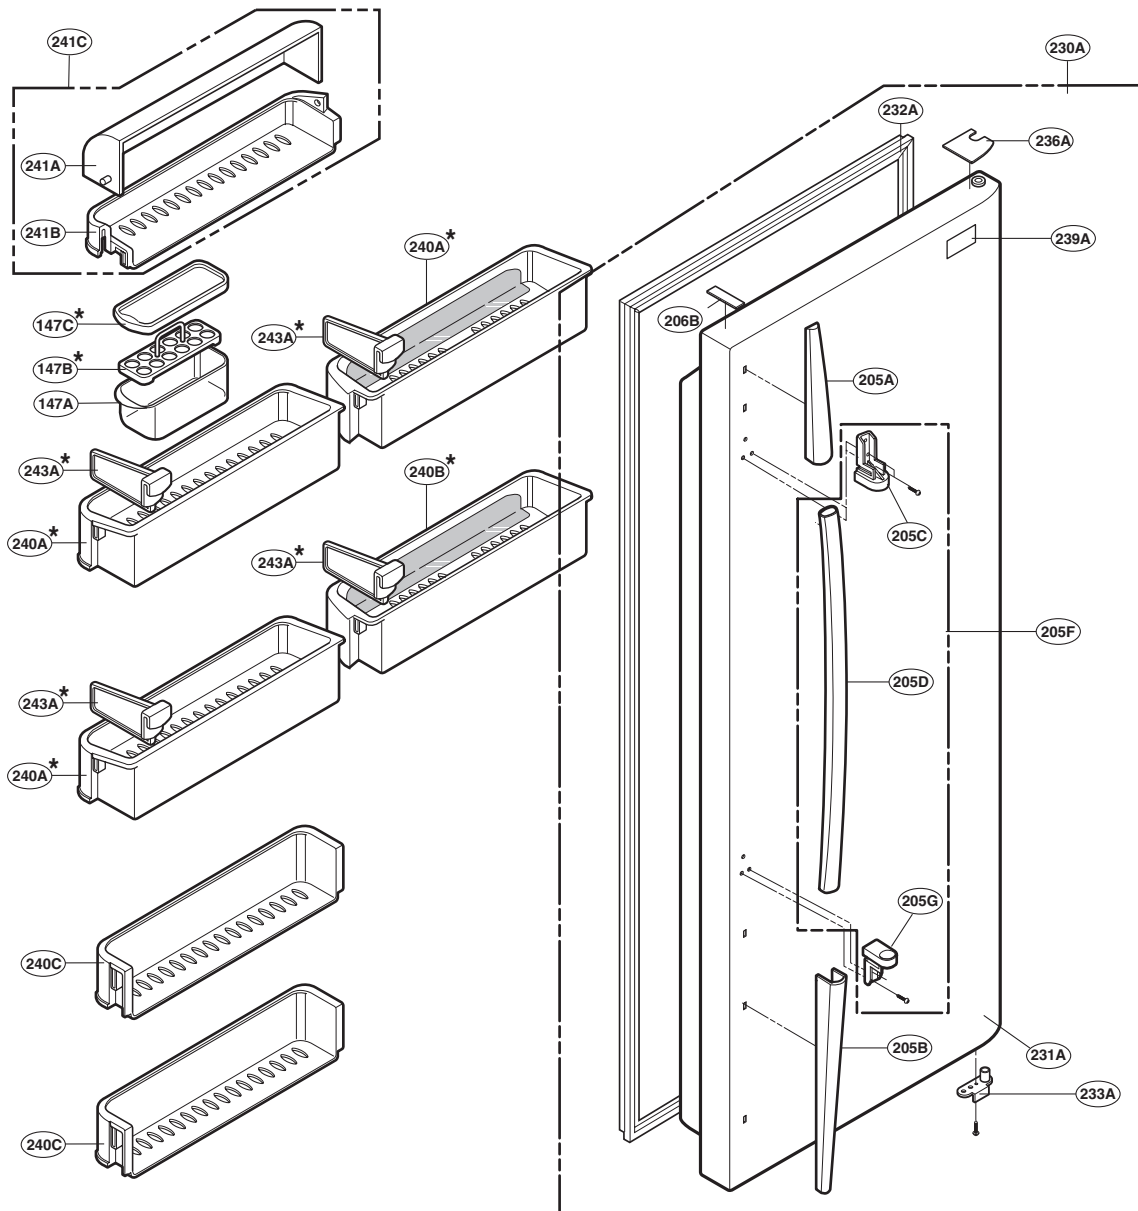

# EXPLODED VIEW

Ref No. : GC-L207, GC-B207  
REFRIGERATOR DOOR PART

\* : Optional part