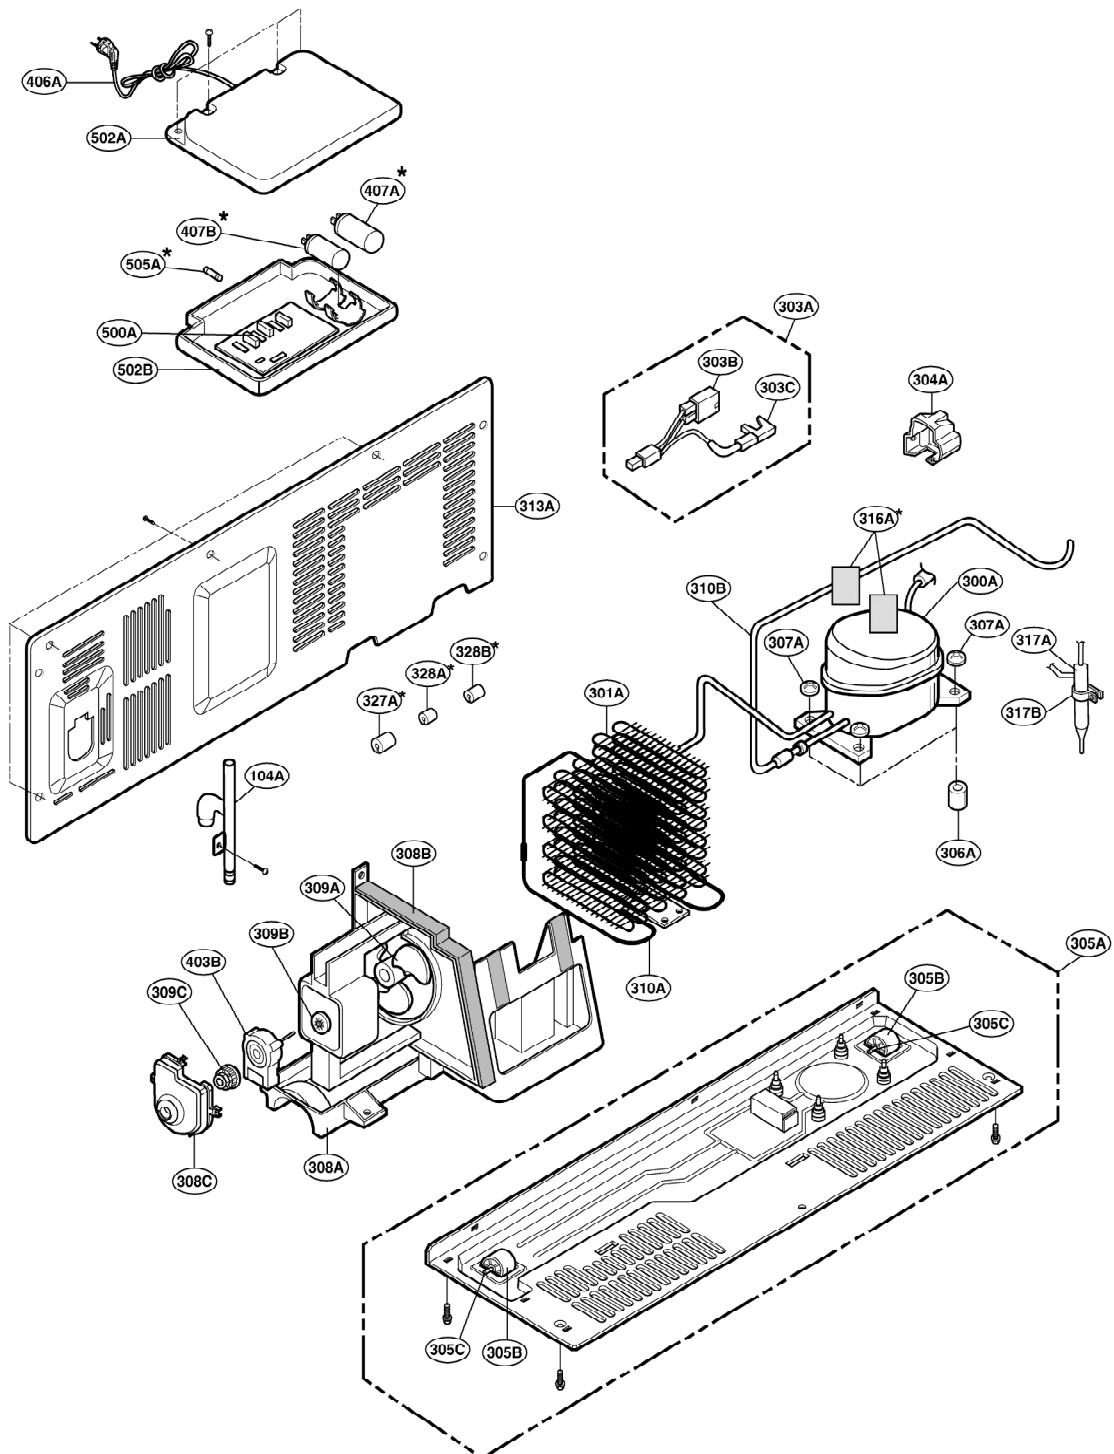

EXPLODED VIEW

FREEZER DOOR PART: GR-P197, GR-L197, GR-P207, GR-L207

* : Optional part

EXPLODED VIEW

Ref No. : GR-L197, GR-B197, GR-L207, GR-B207
REFRIGERATOR DOOR PART

* : Optional part

EXPLODED VIEW

FREEZER COMPARTMENT

* : Optional part

EXPLODED VIEW

REFRIGERATOR COMPARTMENT

* : Optional part

EXPLODED VIEW

ICE & WATER PART

* : Optional part

EXPLODED VIEW

MACHINE COMPARTMENT

* : Optional part

EXPLODED VIEW

DISPENSER PART