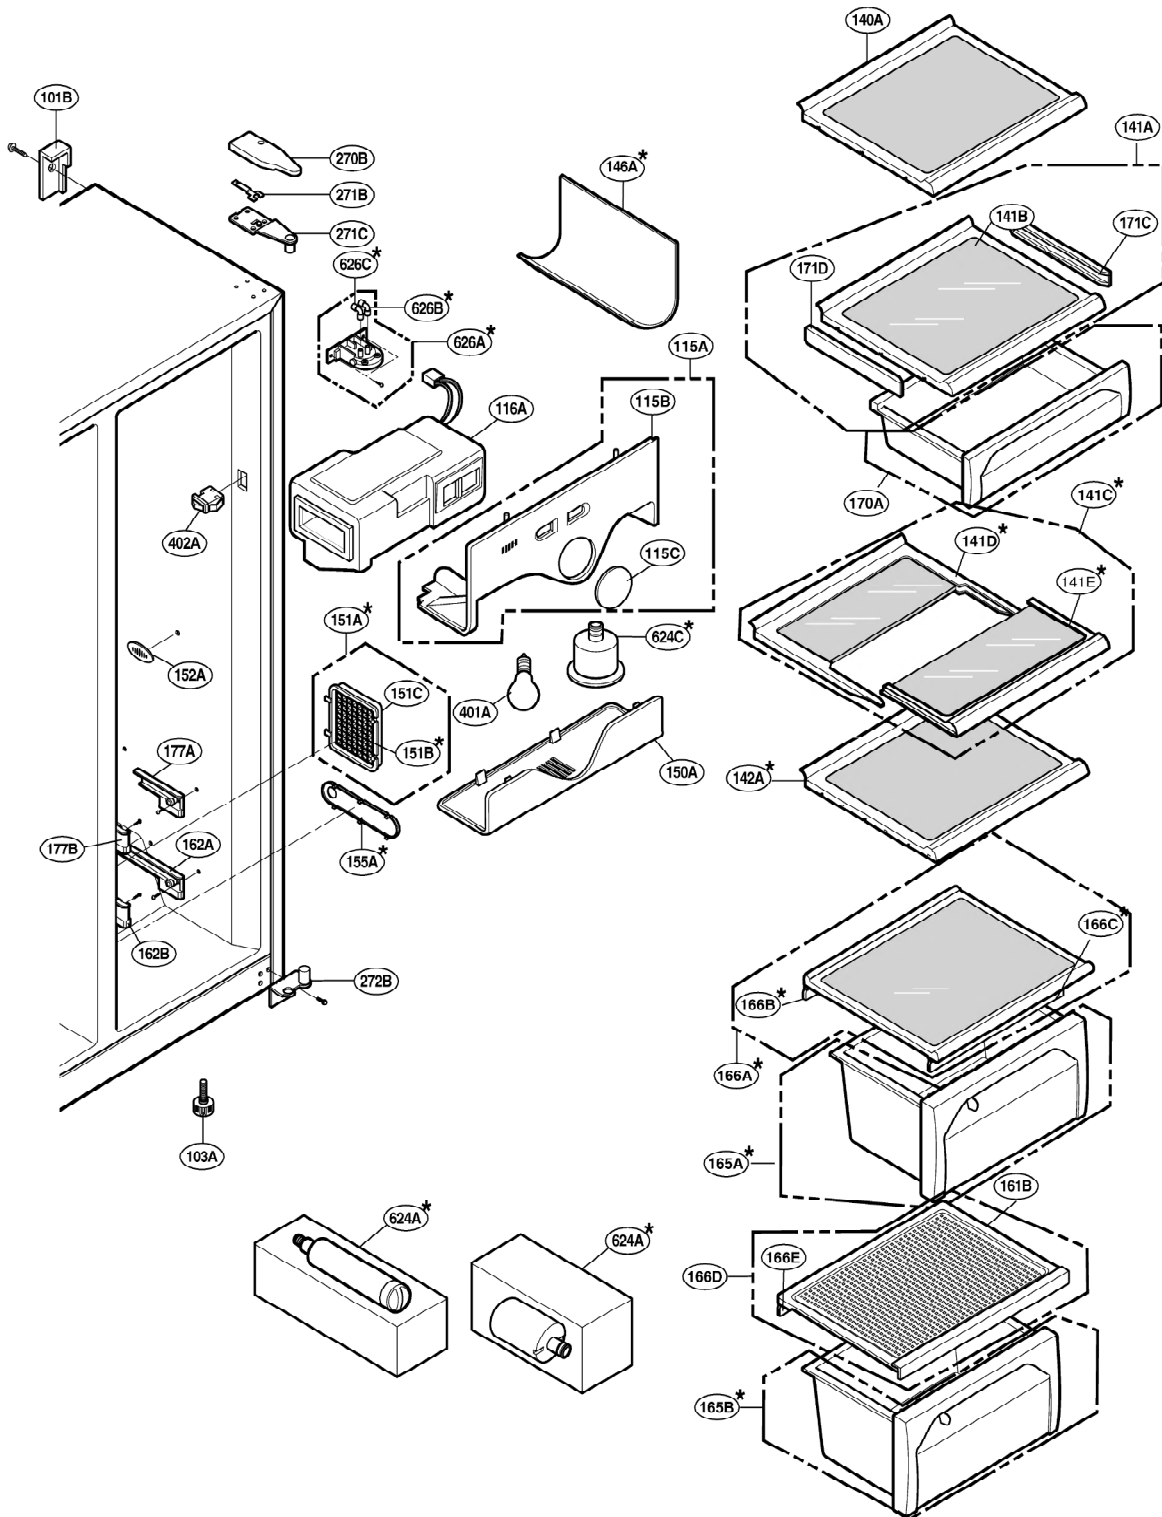

EXPLODED VIEW

FREEZER DOOR PART: GR-P197, GR-L197, GR-P207, GR-L207

* : Optional part

EXPLODED VIEW

Ref No. : GR-L197, GR-B197, GR-L207, GR-B207
REFRIGERATOR DOOR PART

* : Optional part

EXPLODED VIEW

FREEZER COMPARTMENT

* : Optional part

EXPLODED VIEW

REFRIGERATOR COMPARTMENT

* : Optional part

EXPLODED VIEW

ICE & WATER PART

* : Optional part

EXPLODED VIEW

MACHINE COMPARTMENT

* : Optional part

EXPLODED VIEW

DISPENSER PART