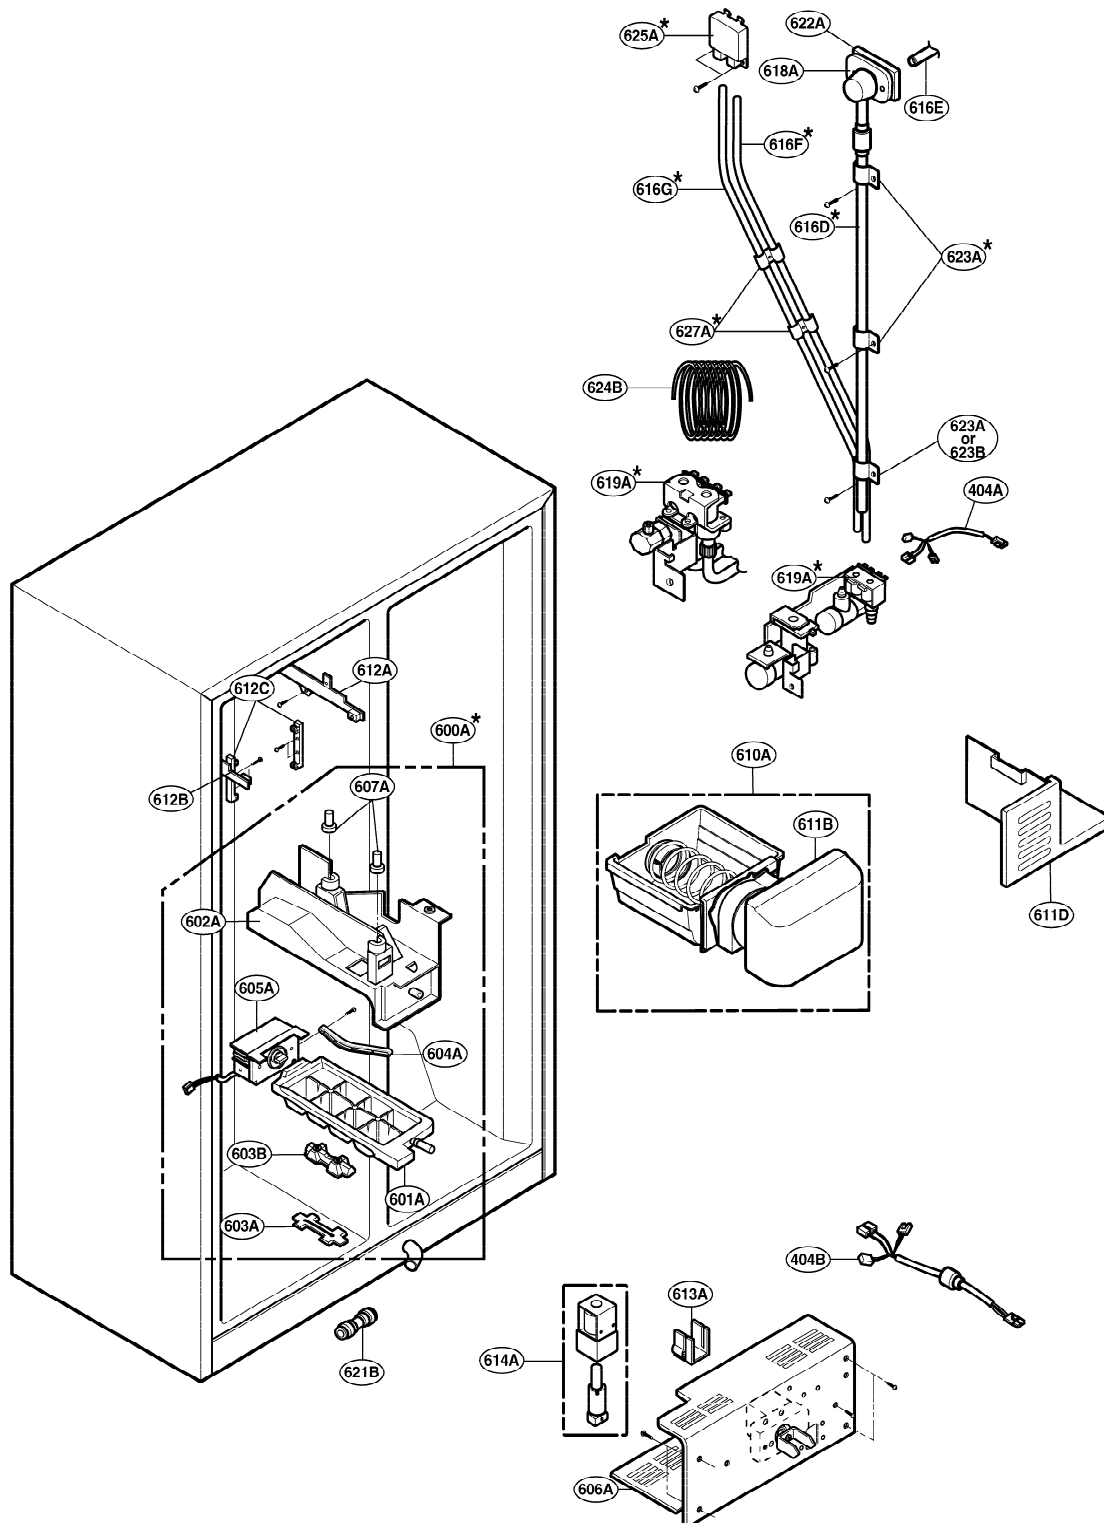

EXPLODED VIEW

FREEZER DOOR PART: GR-P197, GR-L197, GR-P207, GR-L207

* : Optional part

EXPLODED VIEW

Ref No. : GR-L197, GR-B197, GR-L207, GR-B207
REFRIGERATOR DOOR PART

* : Optional part

EXPLODED VIEW

FREEZER COMPARTMENT

* : Optional part

EXPLODED VIEW

REFRIGERATOR COMPARTMENT

* : Optional part

EXPLODED VIEW

ICE & WATER PART

* : Optional part

EXPLODED VIEW

MACHINE COMPARTMENT

* : Optional part

EXPLODED VIEW

DISPENSER PART