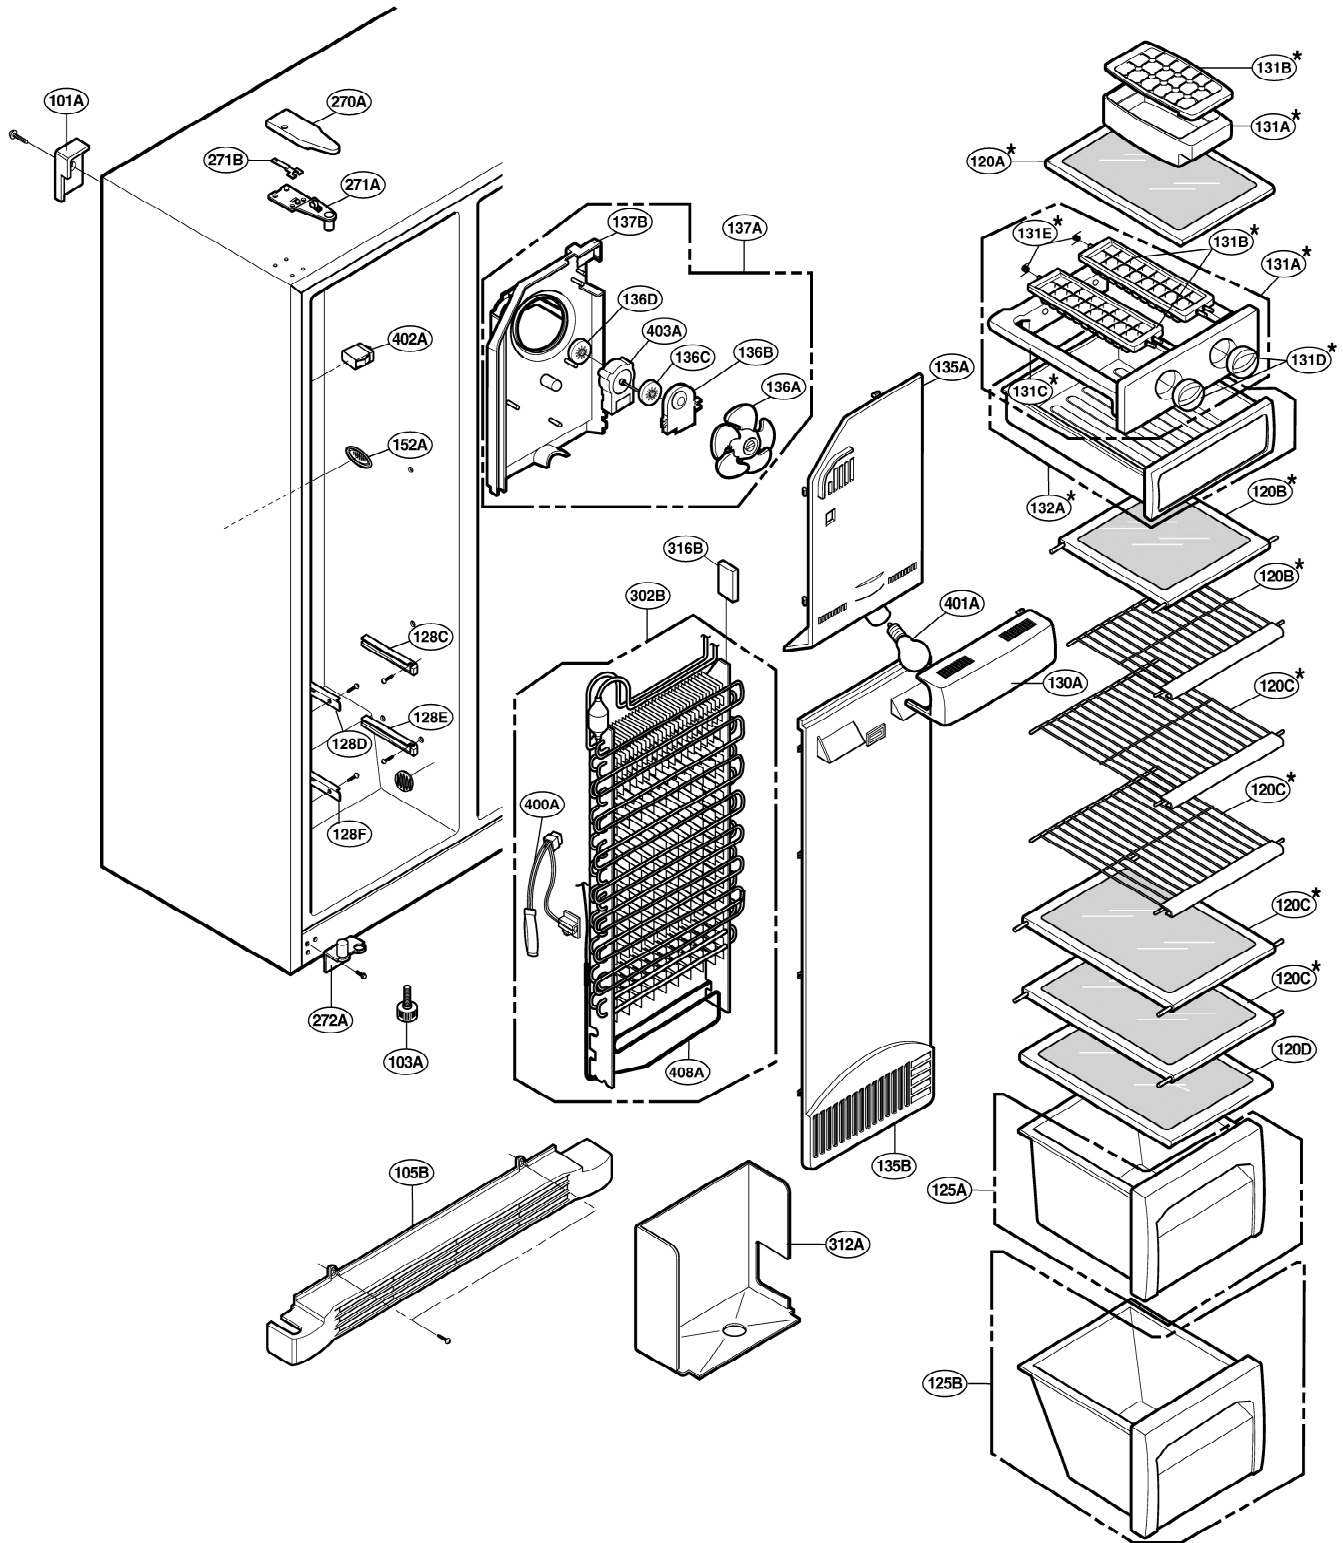

EXPLODED VIEW

FREEZER DOOR PART: GR-P197, GR-L197, GR-P207, GR-L207

* : Optional part

EXPLODED VIEW

Ref No. : GR-L197, GR-B197, GR-L207, GR-B207
REFRIGERATOR DOOR PART

* : Optional part

EXPLODED VIEW

FREEZER COMPARTMENT

* : Optional part

EXPLODED VIEW

ICE & WATER PART

* : Optional part

EXPLODED VIEW

MACHINE COMPARTMENT

* : Optional part

EXPLODED VIEW

DISPENSER PART