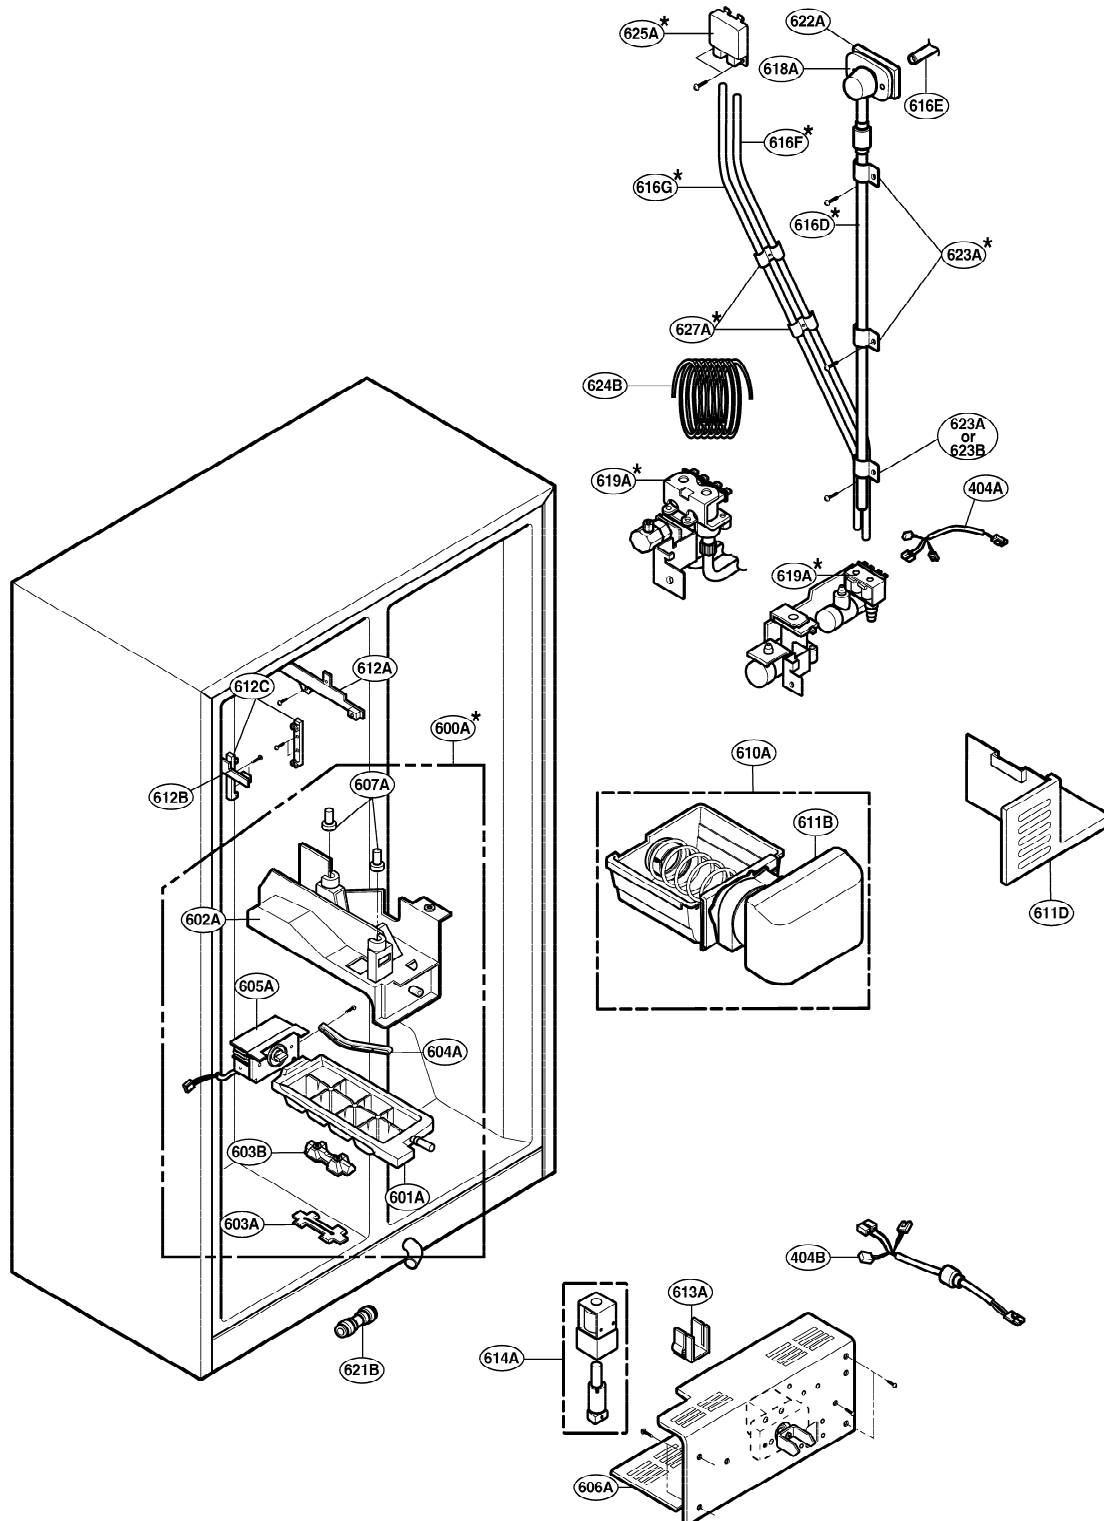

EXPLODED VIEW

FREEZER DOOR PART: GR-P197, GR-L197, GR-P207, GR-L207

* : Optional part

EXPLODED VIEW

Ref No. : GR-L197, GR-B197, GR-L207, GR-B207
REFRIGERATOR DOOR PART

* : Optional part

EXPLODED VIEW

FREEZER COMPARTMENT

* : Optional part

EXPLODED VIEW

ICE & WATER PART

* : Optional part

EXPLODED VIEW

MACHINE COMPARTMENT

* : Optional part

EXPLODED VIEW

DISPENSER PART