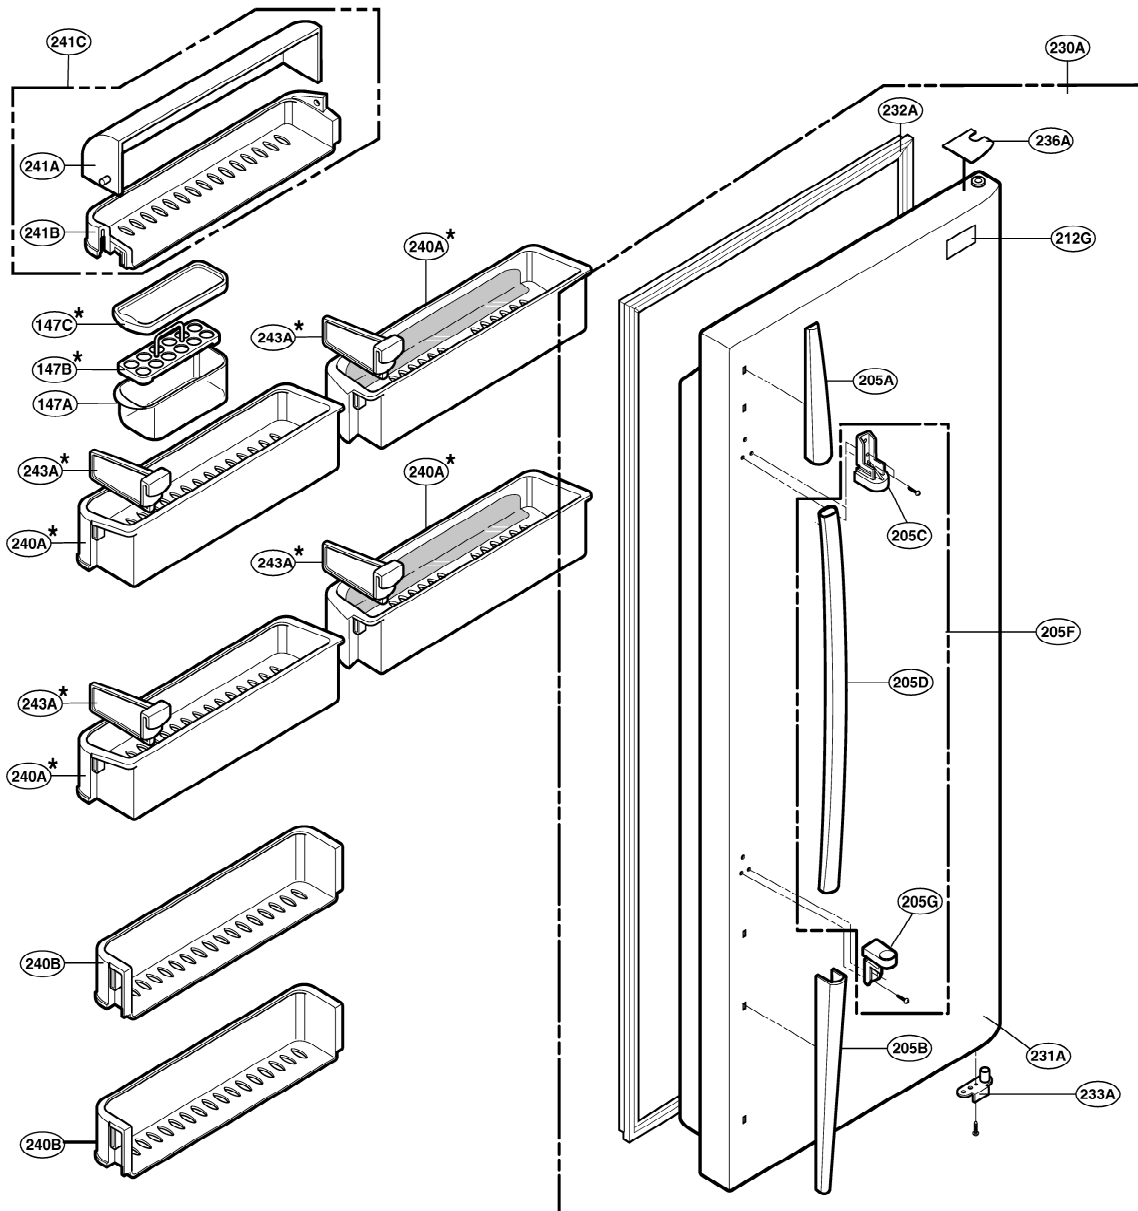

EXPLODED VIEW

FREEZER DOOR PART: GR-P197, GR-L197, GR-P207, GR-L207

* : Optional part

EXPLODED VIEW

Ref No. : GR-L197, GR-B197, GR-L207, GR-B207
REFRIGERATOR DOOR PART

* : Optional part

EXPLODED VIEW

FREEZER COMPARTMENT

* : Optional part

EXPLODED VIEW

ICE & WATER PART

* : Optional part

EXPLODED VIEW

MACHINE COMPARTMENT

* : Optional part

EXPLODED VIEW

DISPENSER PART