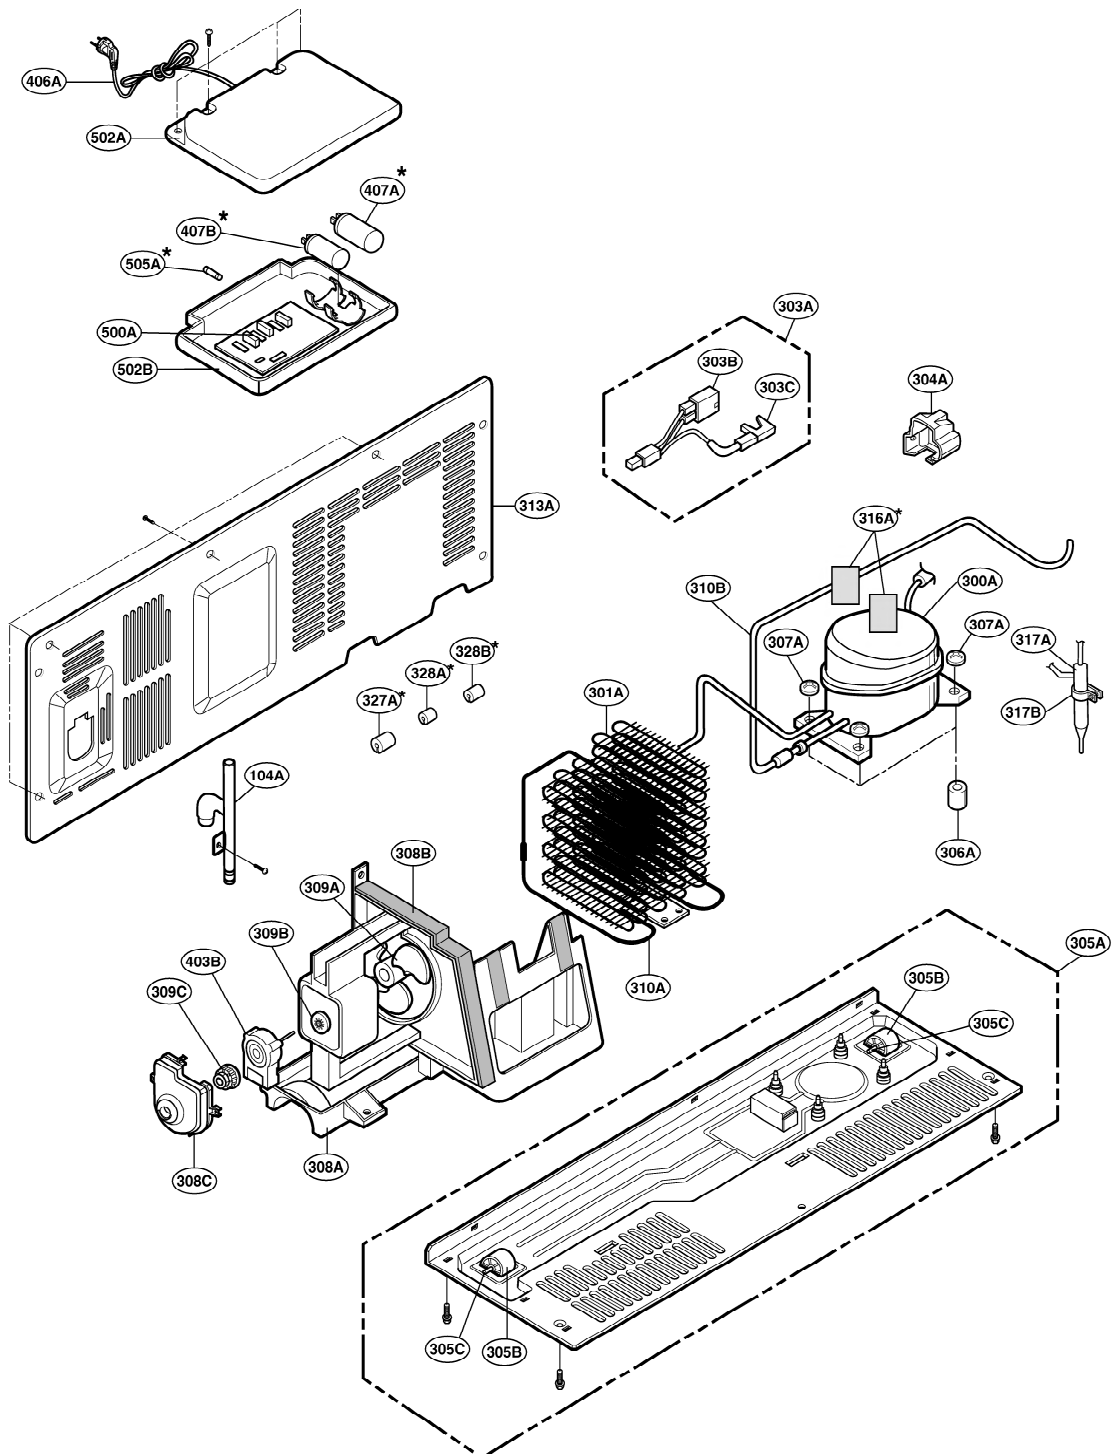

EXPLODED VIEW

FREEZER DOOR PART: GR-P197, GR-L197, GR-P207, GR-L207

* : Optional part

EXPLODED VIEW

Ref No. : GR-L197, GR-B197, GR-L207, GR-B207
REFRIGERATOR DOOR PART

* : Optional part

EXPLODED VIEW

FREEZER COMPARTMENT

* : Optional part

EXPLODED VIEW

ICE & WATER PART

* : Optional part

EXPLODED VIEW

MACHINE COMPARTMENT

* : Optional part

EXPLODED VIEW

DISPENSER PART