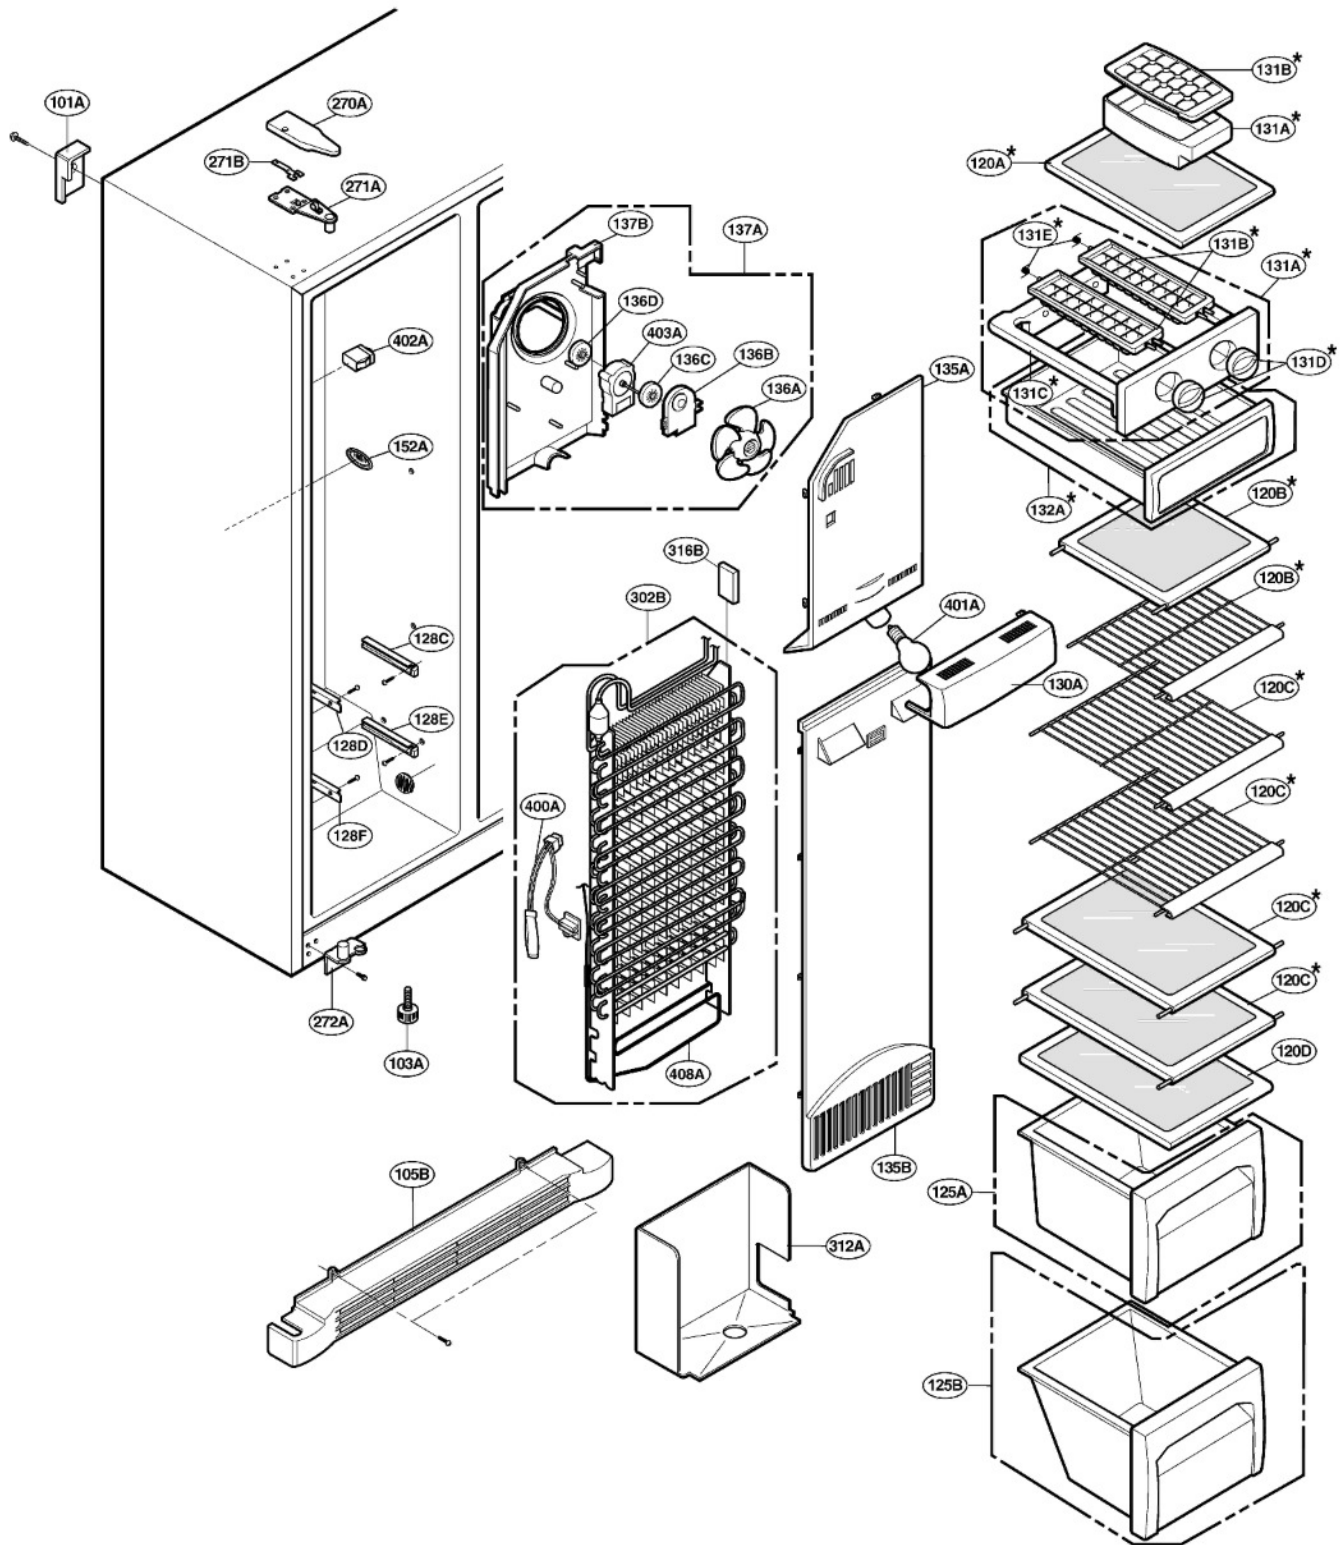

EXPLODED VIEW

FREEZER DOOR PART: GR-P197, GR-L197, GR-P207, GR-L207

* : Optional part

EXPLODED VIEW

Ref No. : GR-L197, GR-B197, GR-L207, GR-B207
REFRIGERATOR DOOR PART

* : Optional part

EXPLODED VIEW

FREEZER COMPARTMENT

* : Optional part

EXPLODED VIEW

REFRIGERATOR COMPARTMENT

* : Optional part

EXPLODED VIEW

ICE & WATER PART

* : Optional part

EXPLODED VIEW

MACHINE COMPARTMENT

* : Optional part

EXPLODED VIEW

DISPENSER PART