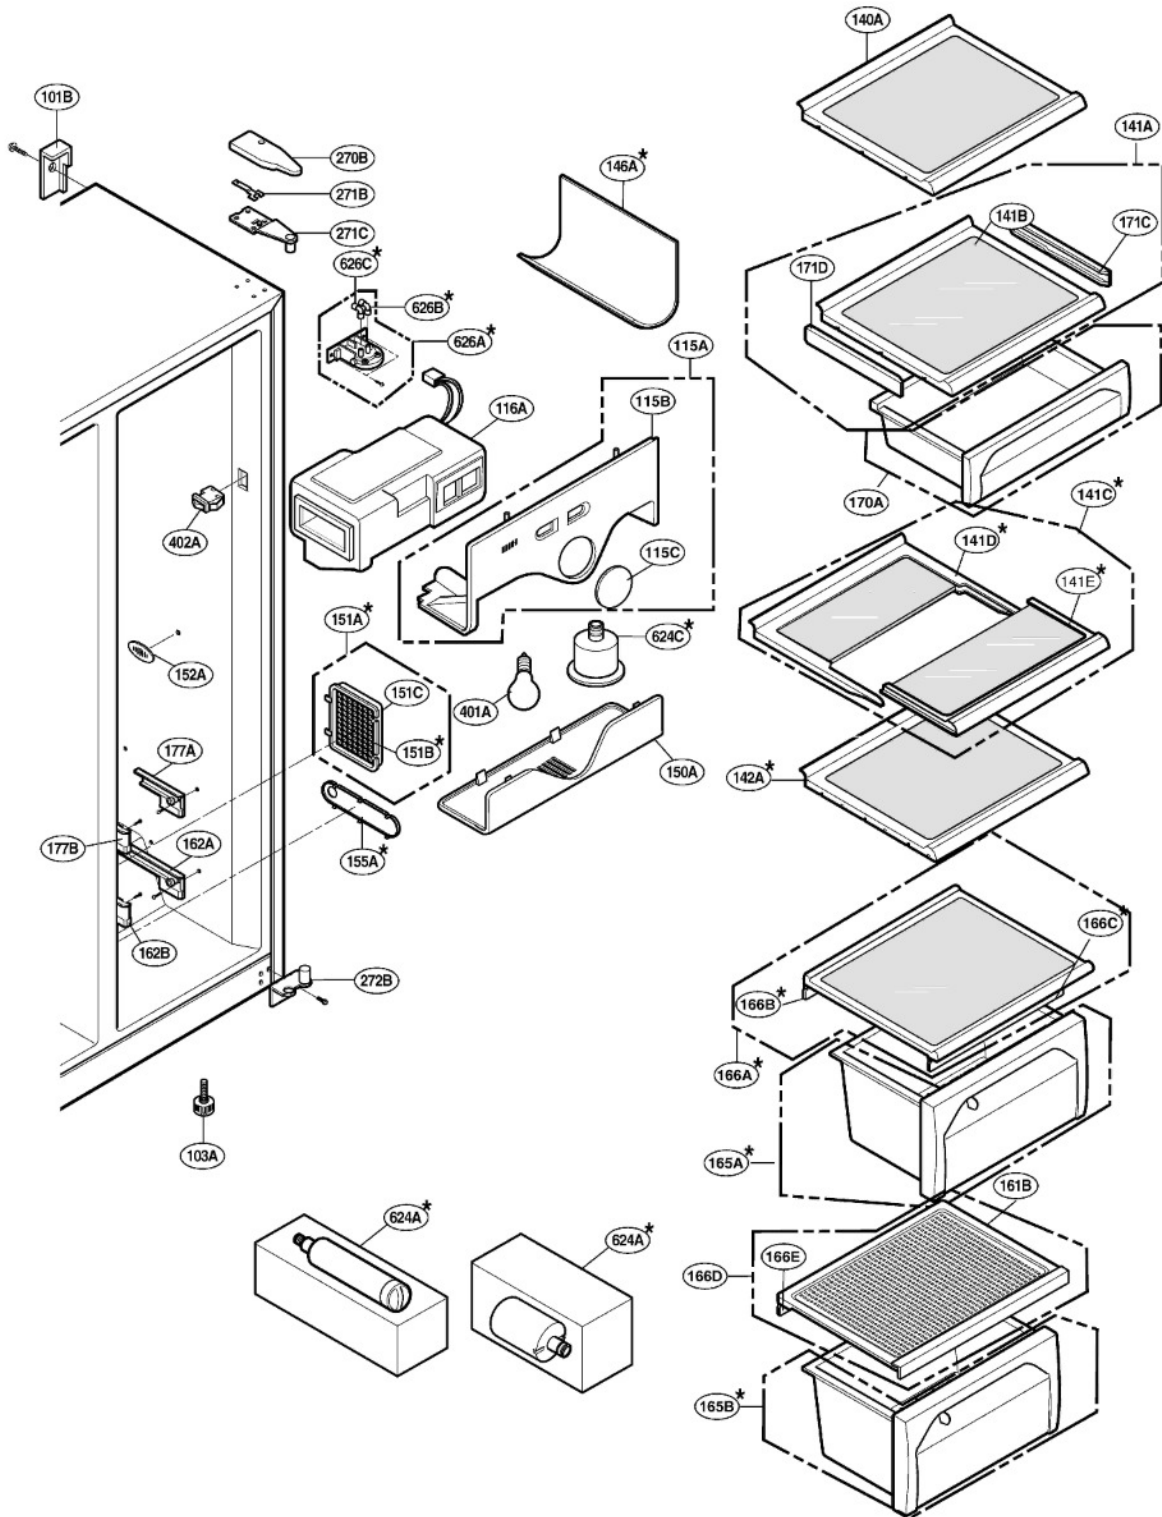

EXPLODED VIEW

FREEZER DOOR PART: GR-P197, GR-L197, GR-P207, GR-L207

* : Optional part

EXPLODED VIEW

Ref No. : GR-L197, GR-B197, GR-L207, GR-B207
REFRIGERATOR DOOR PART

* : Optional part

EXPLODED VIEW

FREEZER COMPARTMENT

* : Optional part

EXPLODED VIEW

REFRIGERATOR COMPARTMENT

* : Optional part

EXPLODED VIEW

ICE & WATER PART

* : Optional part

EXPLODED VIEW

MACHINE COMPARTMENT

* : Optional part

EXPLODED VIEW

DISPENSER PART