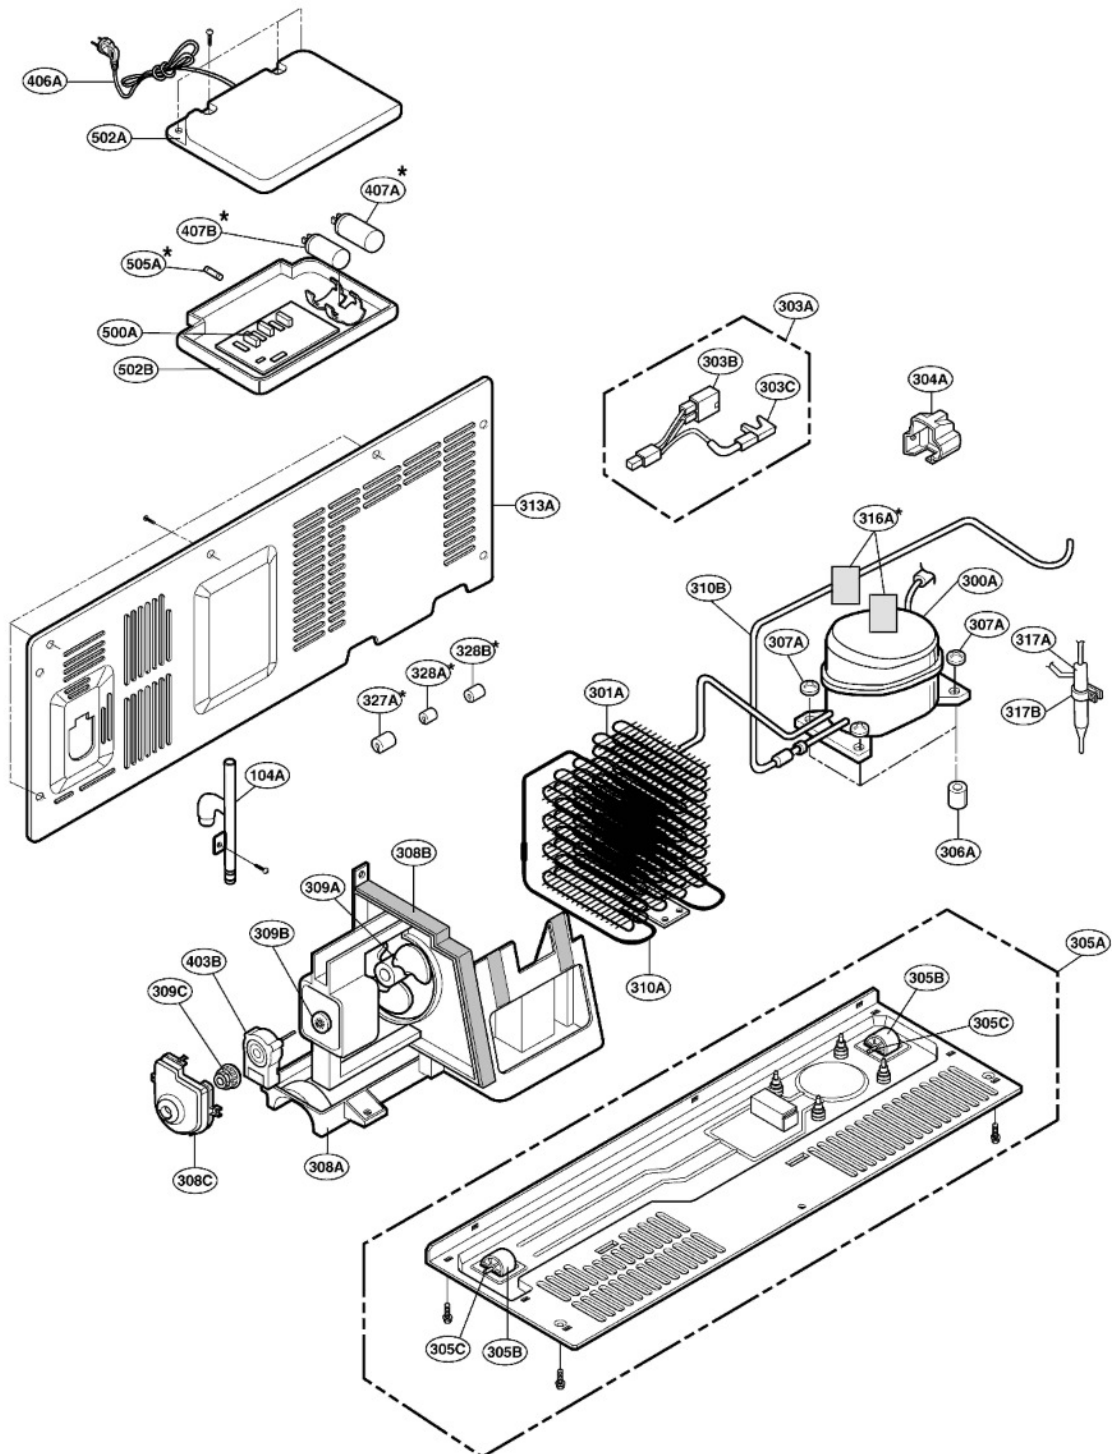

EXPLODED VIEW

FREEZER DOOR PART: GR-P197, GR-L197, GR-P207, GR-L207

* : Optional part

EXPLODED VIEW

Ref No. : GR-L197, GR-B197, GR-L207, GR-B207
REFRIGERATOR DOOR PART

* : Optional part

EXPLODED VIEW

FREEZER COMPARTMENT

* : Optional part

EXPLODED VIEW

REFRIGERATOR COMPARTMENT

* : Optional part

EXPLODED VIEW

ICE & WATER PART

* : Optional part

EXPLODED VIEW

MACHINE COMPARTMENT

* : Optional part

EXPLODED VIEW

DISPENSER PART