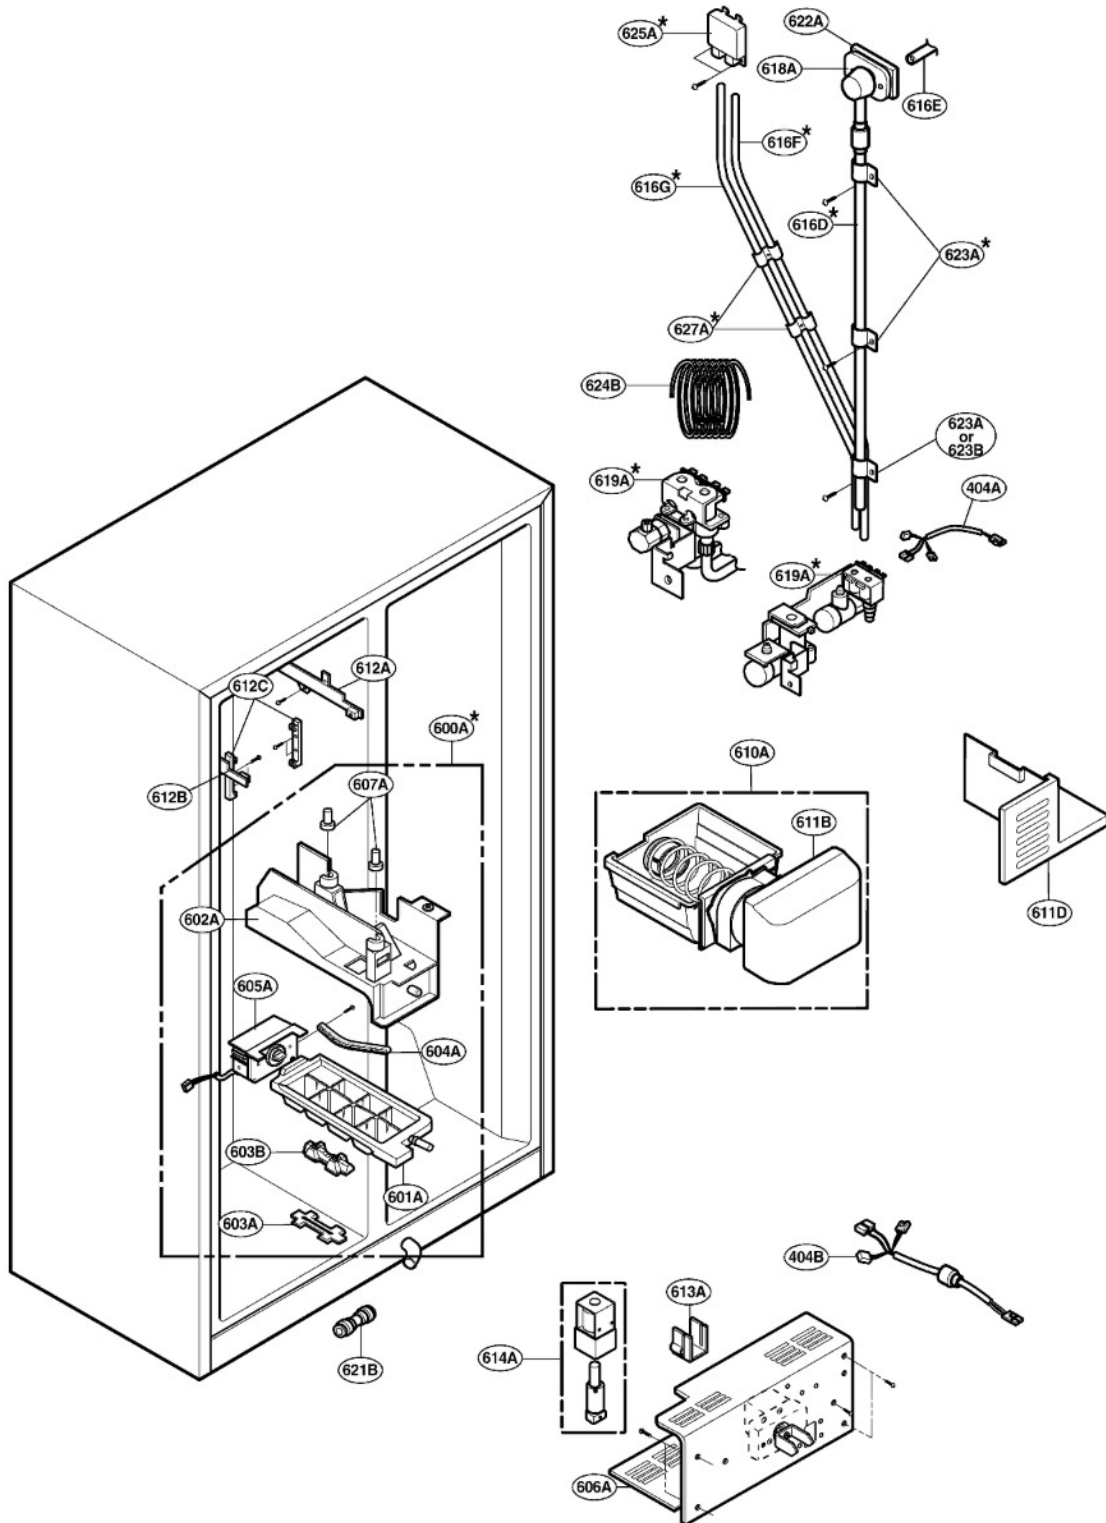

EXPLODED VIEW

FREEZER DOOR PART: GR-P197, GR-L197, GR-P207, GR-L207

* : Optional part

EXPLODED VIEW

Ref No. : GR-L197, GR-B197, GR-L207, GR-B207
REFRIGERATOR DOOR PART

* : Optional part

EXPLODED VIEW

FREEZER COMPARTMENT

* : Optional part

EXPLODED VIEW

REFRIGERATOR COMPARTMENT

* : Optional part

EXPLODED VIEW

ICE & WATER PART

* : Optional part

EXPLODED VIEW

MACHINE COMPARTMENT

* : Optional part

EXPLODED VIEW

DISPENSER PART