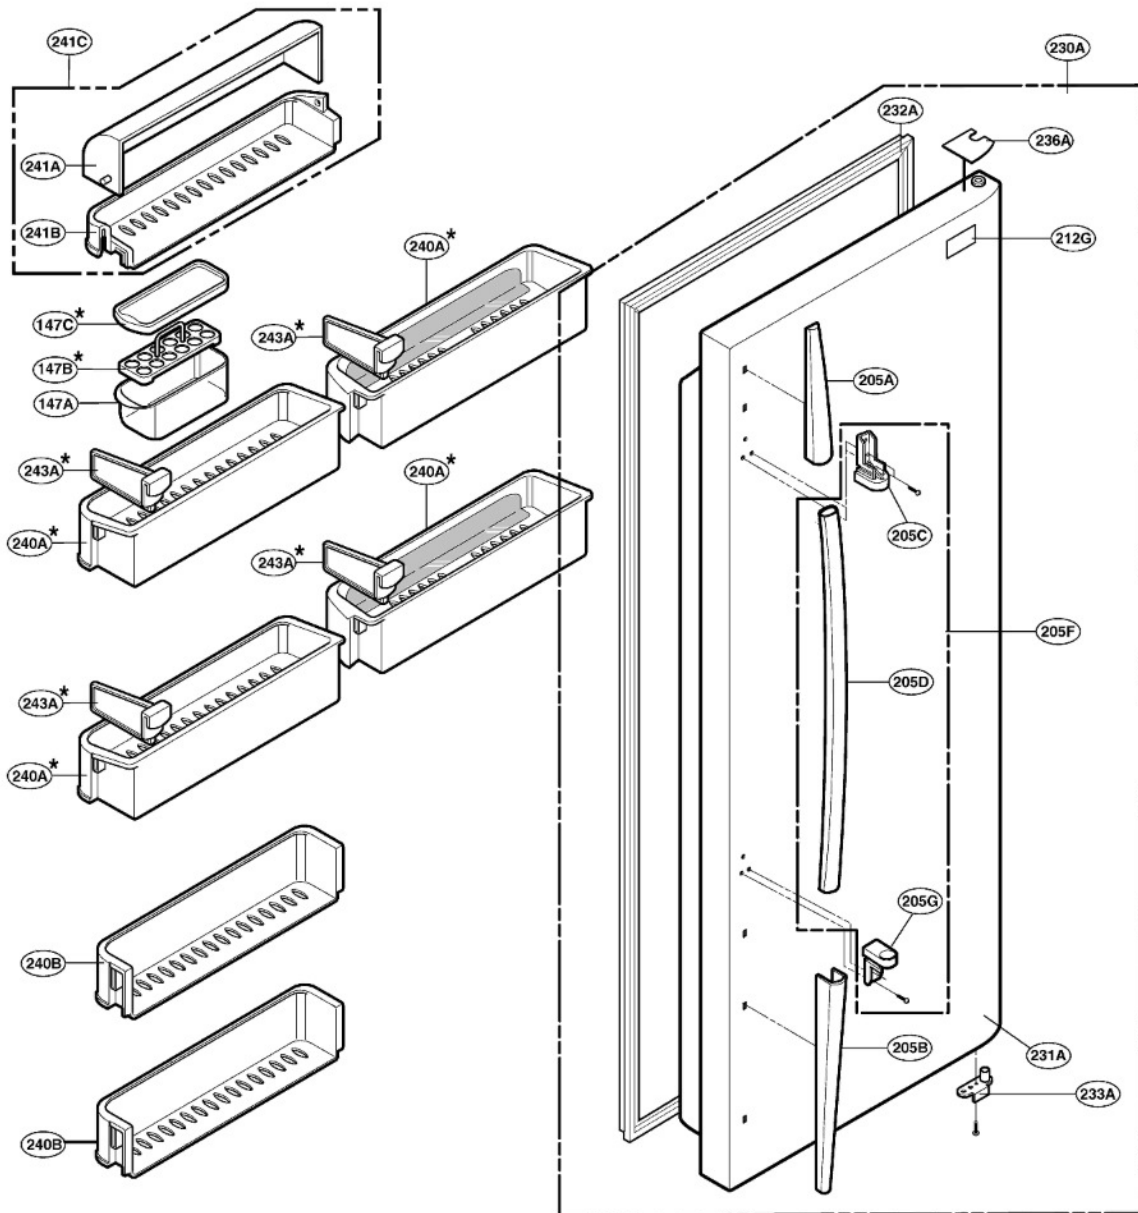

EXPLODED VIEW

FREEZER DOOR PART: GR-P197, GR-L197, GR-P207, GR-L207

* : Optional part

EXPLODED VIEW

Ref No. : GR-L197, GR-B197, GR-L207, GR-B207
REFRIGERATOR DOOR PART

* : Optional part

EXPLODED VIEW

FREEZER COMPARTMENT

* : Optional part

EXPLODED VIEW

REFRIGERATOR COMPARTMENT

* : Optional part

EXPLODED VIEW

ICE & WATER PART

* : Optional part

EXPLODED VIEW

MACHINE COMPARTMENT

* : Optional part

EXPLODED VIEW

DISPENSER PART