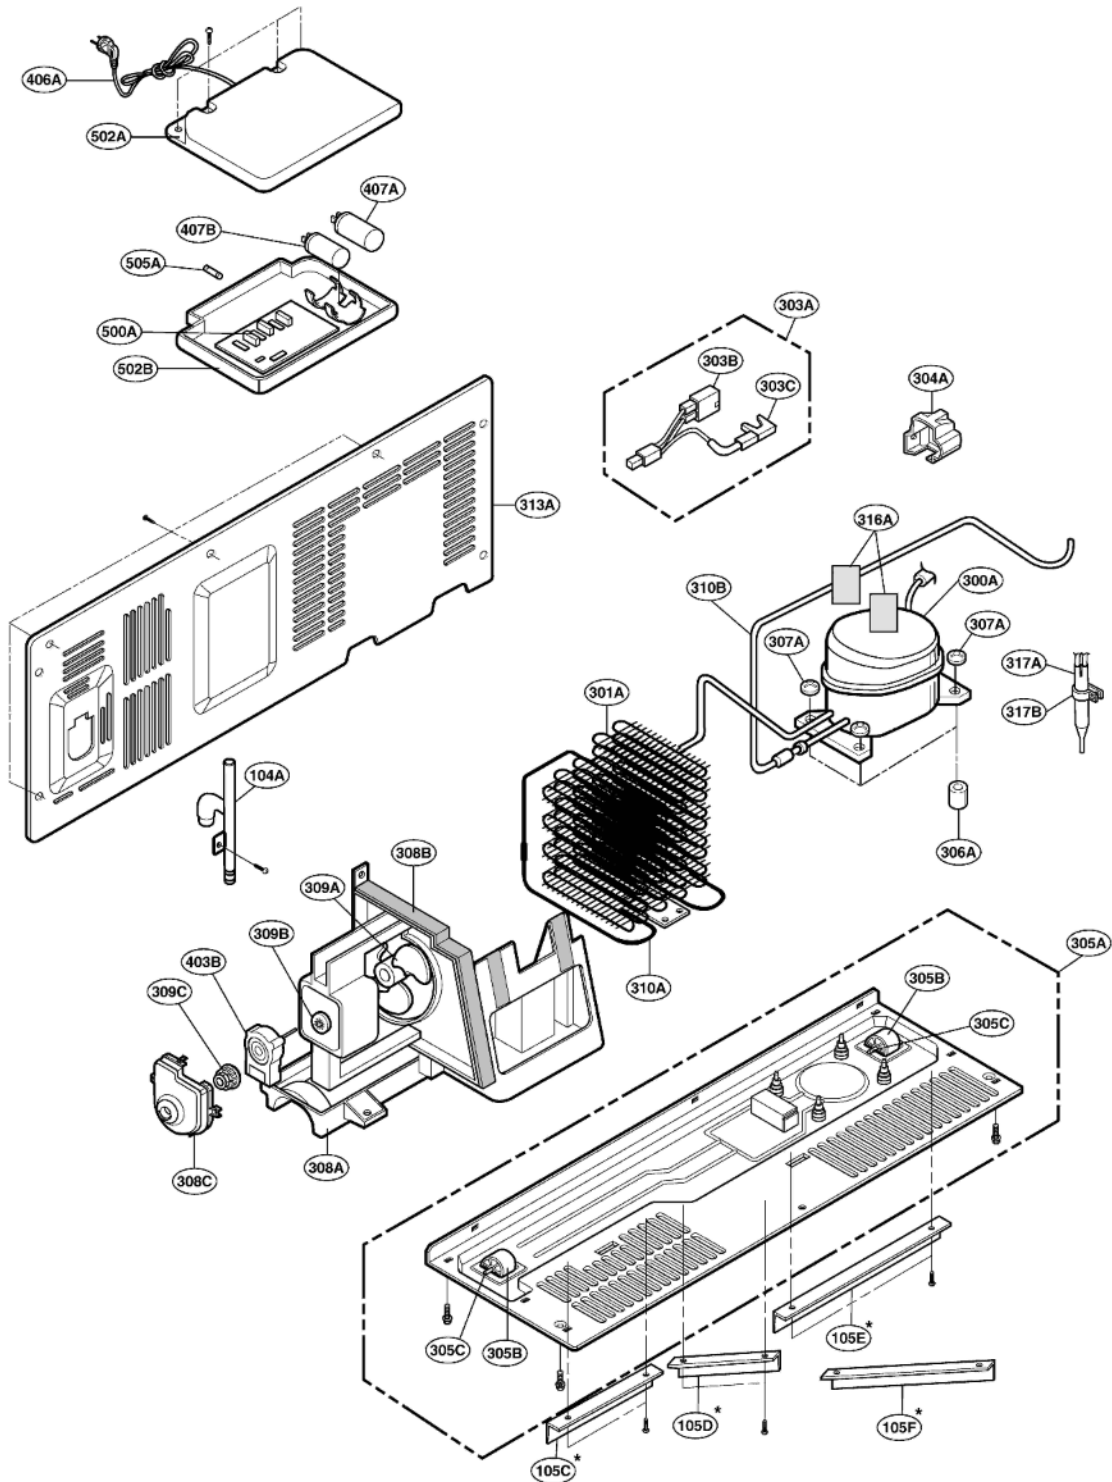

EXPLODED VIEW

FREEZER DOOR PART: GR-P247, GR-P207, GR-L247, GR-L207

EXPLODED VIEW

Ref No. : GR-L247, GR-L207, GR-B247, GR-B207
REFRIGERATOR DOOR PART

* : Optional part

EXPLODED VIEW

FREEZER COMPARTMENT

* : Optional part

EXPLODED VIEW

REFRIGERATOR COMPARTMENT

* : Optional part

EXPLODED VIEW

ICE & WATER PART

* : Optional part

EXPLODED VIEW

MACHINE COMPARTMENT

* : Optional part

EXPLODED VIEW

DISPENSER PART