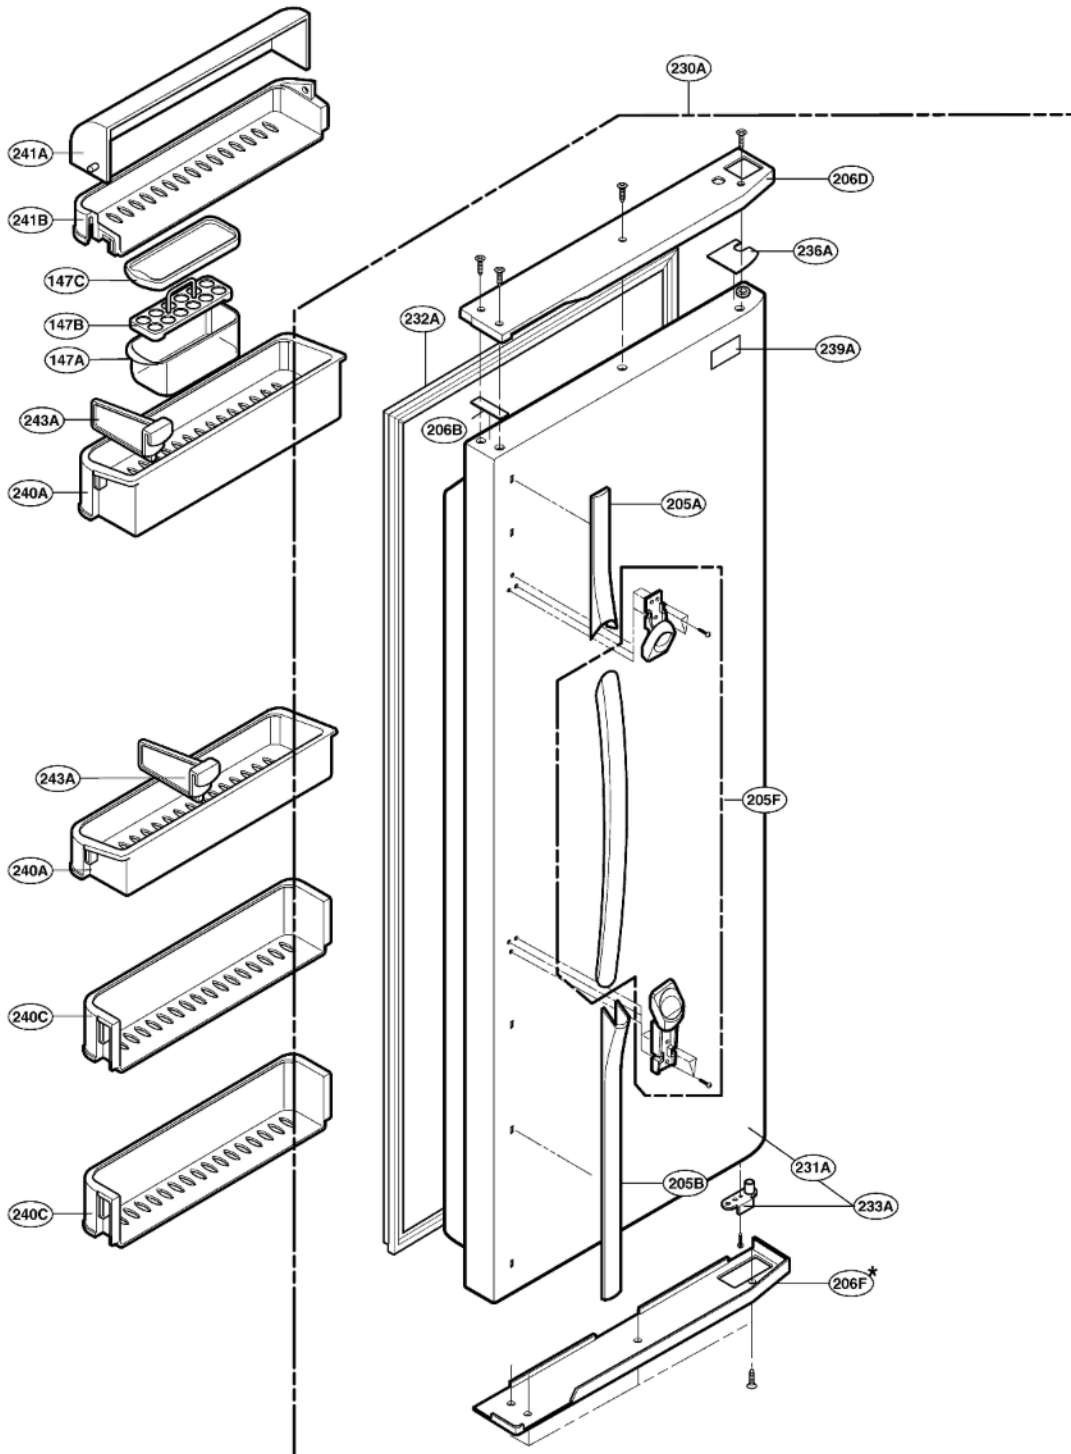

EXPLODED VIEW

FREEZER DOOR PART: GR-P247, GR-P207, GR-L247, GR-L207

EXPLODED VIEW

Ref No. : GR-L247, GR-L207, GR-B247, GR-B207
REFRIGERATOR DOOR PART

* : Optional part

EXPLODED VIEW

FREEZER COMPARTMENT

* : Optional part

EXPLODED VIEW

REFRIGERATOR COMPARTMENT

* : Optional part

EXPLODED VIEW

ICE & WATER PART

* : Optional part

EXPLODED VIEW

MACHINE COMPARTMENT

* : Optional part

EXPLODED VIEW

DISPENSER PART