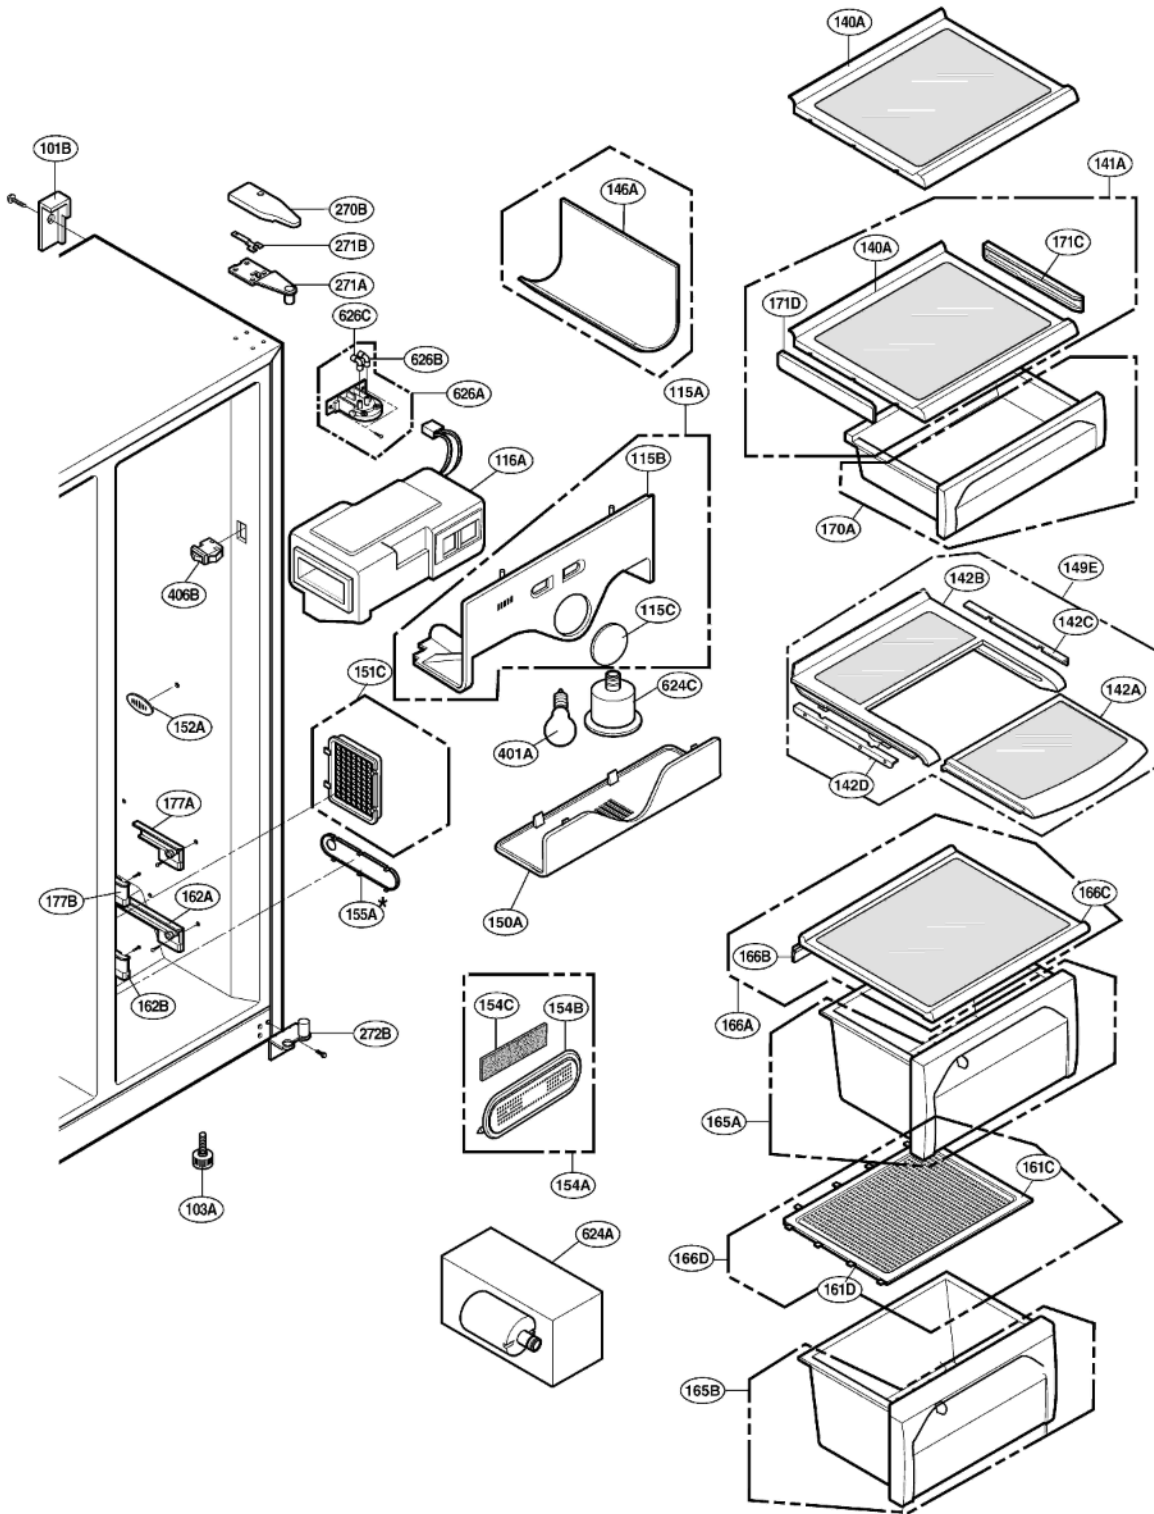

EXPLODED VIEW

FREEZER DOOR PART: GR-P247, GR-P207, GR-L247, GR-L207

EXPLODED VIEW

Ref No. : GR-L247, GR-L207, GR-B247, GR-B207
REFRIGERATOR DOOR PART

* : Optional part

EXPLODED VIEW

FREEZER COMPARTMENT

* : Optional part

EXPLODED VIEW

REFRIGERATOR COMPARTMENT

* : Optional part

EXPLODED VIEW

ICE & WATER PART

* : Optional part

EXPLODED VIEW

MACHINE COMPARTMENT

* : Optional part

EXPLODED VIEW

DISPENSER PART