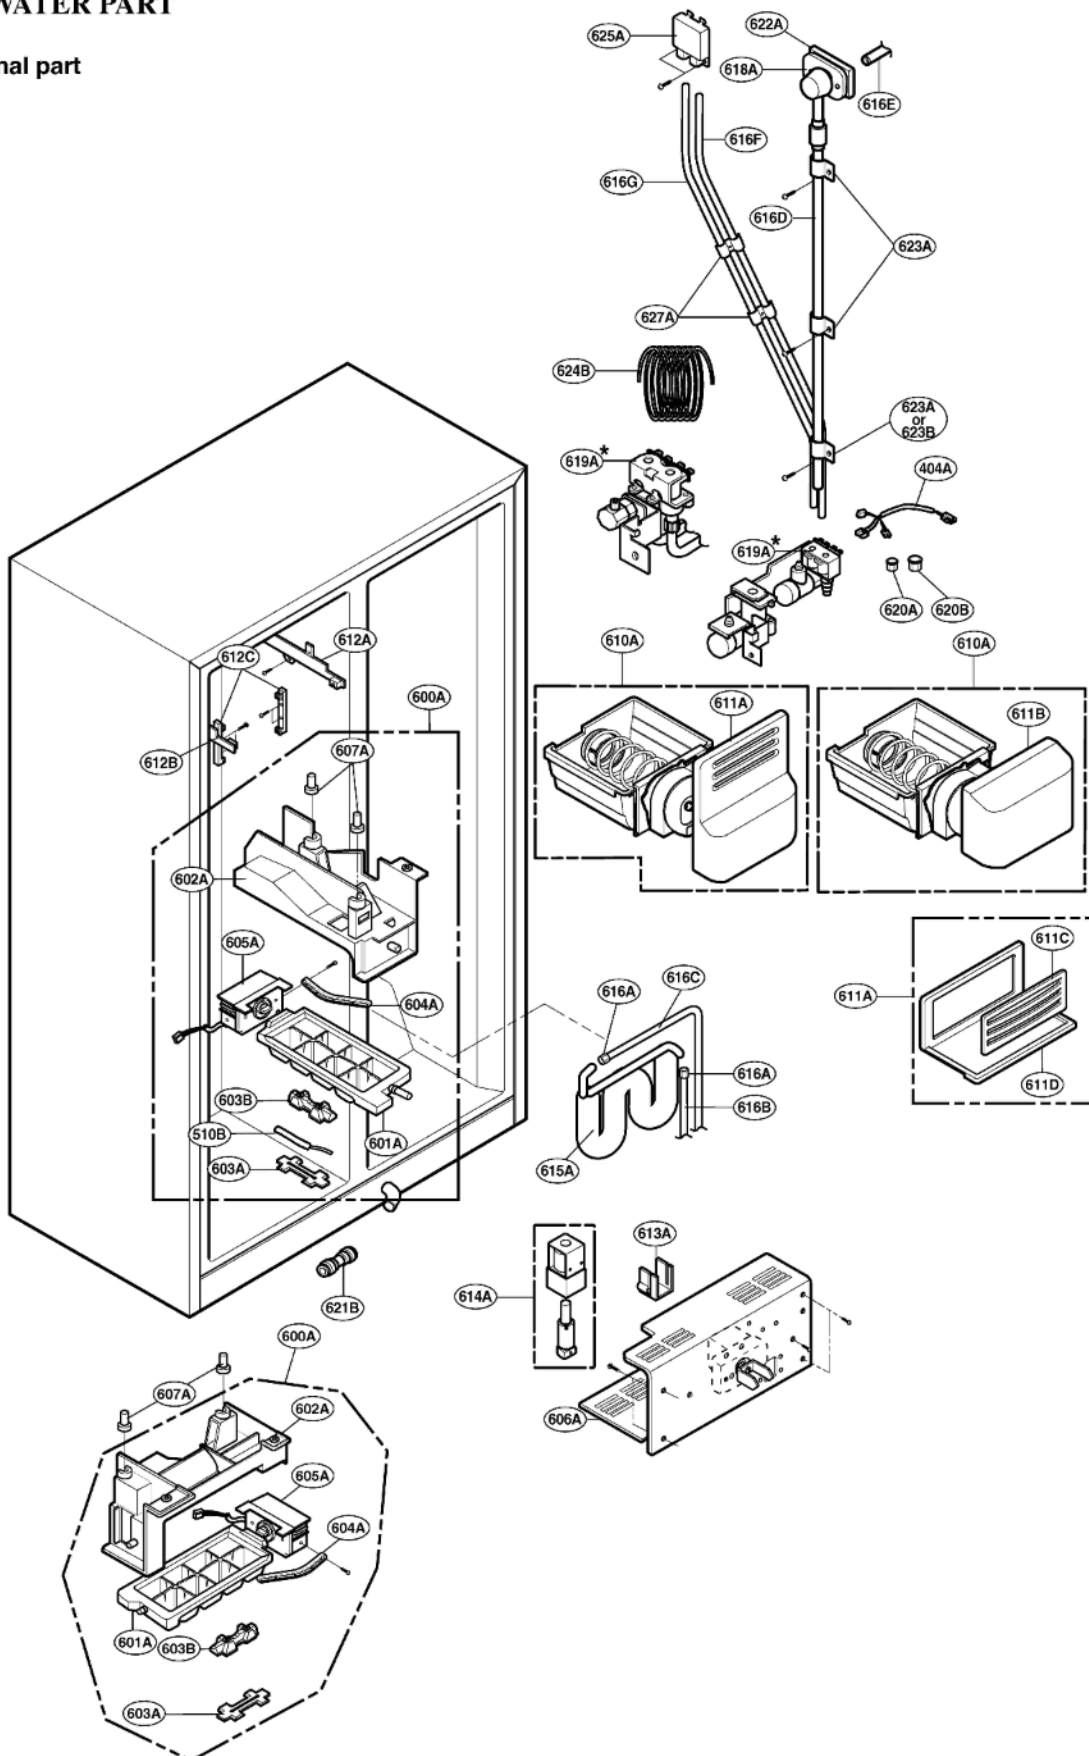

EXPLODED VIEW

FREEZER DOOR PART: GR-P247, GR-P207, GR-L247, GR-L207

EXPLODED VIEW

Ref No. : GR-L247, GR-L207, GR-B247, GR-B207
REFRIGERATOR DOOR PART

* : Optional part

EXPLODED VIEW

FREEZER COMPARTMENT

* : Optional part

EXPLODED VIEW

REFRIGERATOR COMPARTMENT

* : Optional part

EXPLODED VIEW

ICE & WATER PART

* : Optional part

EXPLODED VIEW

MACHINE COMPARTMENT

* : Optional part

EXPLODED VIEW

DISPENSER PART