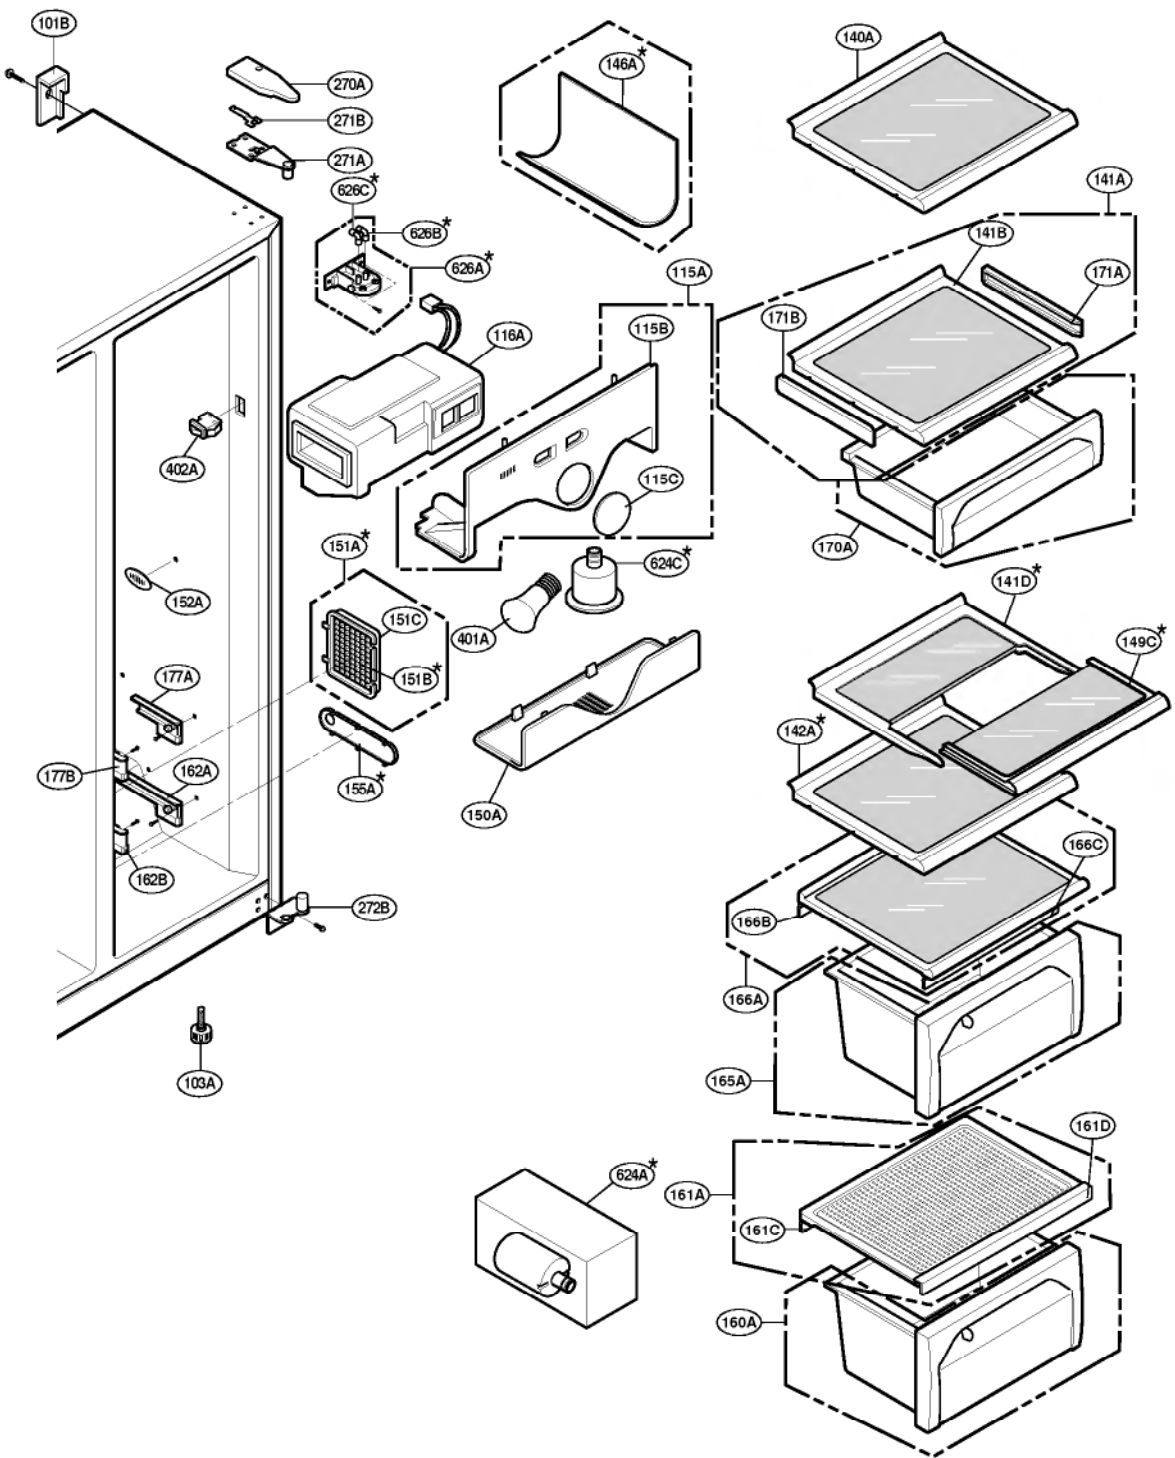

EXPLODED VIEW

FREEZER DOOR PART: GR-P247, GR-P207, GR-L247, GR-L207

EXPLODED VIEW

FREEZER DOOR PART: GR-C247, GR-C207, GR-B247, GR-B207, GR-B197

EXPLODED VIEW

Ref No. : GR-P247, GR-P207, GR-C247, GR-C207
REFRIGERATOR DOOR PART

* : Optional part

EXPLODED VIEW

Ref No. : GR-L247, GR-L207, GR-B247, GR-B207, GR-B197

REFRIGERATOR DOOR PART

* : Optional part

EXPLODED VIEW

FREEZER COMPARTMENT

* : Optional part

EXPLODED VIEW

REFRIGERATOR COMPARTMENT

* : Optional part

EXPLODED VIEW

ICE & WATER PART

* : Optional part

EXPLODED VIEW

MACHINE COMPARTMENT

* : Optional part

EXPLODED VIEW

DISPENSER PART