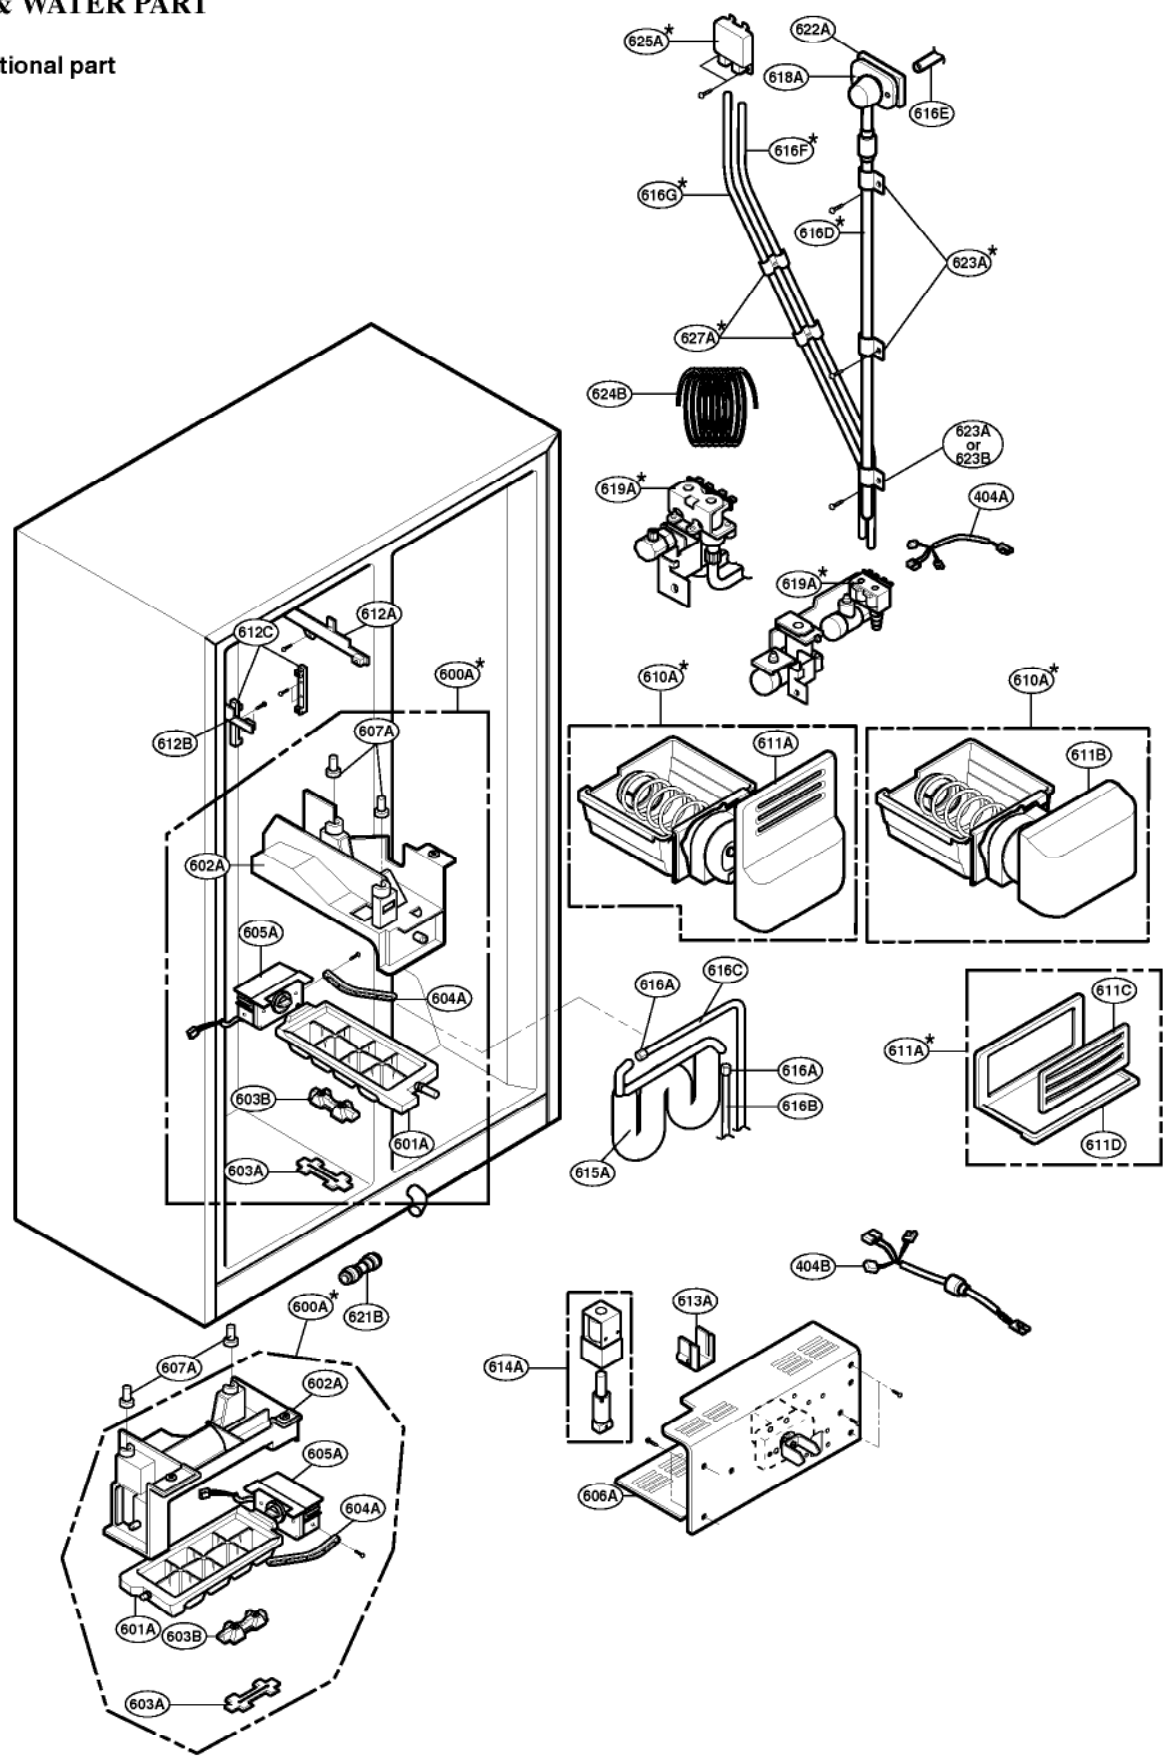

EXPLODED VIEW

FREEZER DOOR PART: GR-P247, GR-P207, GR-L247, GR-L207

EXPLODED VIEW

FREEZER DOOR PART: GR-C247, GR-C207, GR-B247, GR-B207, GR-B197

EXPLODED VIEW

Ref No. : GR-P247, GR-P207, GR-C247, GR-C207
REFRIGERATOR DOOR PART

* : Optional part

EXPLODED VIEW

Ref No. : GR-L247, GR-L207, GR-B247, GR-B207, GR-B197

REFRIGERATOR DOOR PART

* : Optional part

EXPLODED VIEW

FREEZER COMPARTMENT

* : Optional part

EXPLODED VIEW

REFRIGERATOR COMPARTMENT

* : Optional part

EXPLODED VIEW

ICE & WATER PART

* : Optional part

EXPLODED VIEW

MACHINE COMPARTMENT

* : Optional part

EXPLODED VIEW

DISPENSER PART