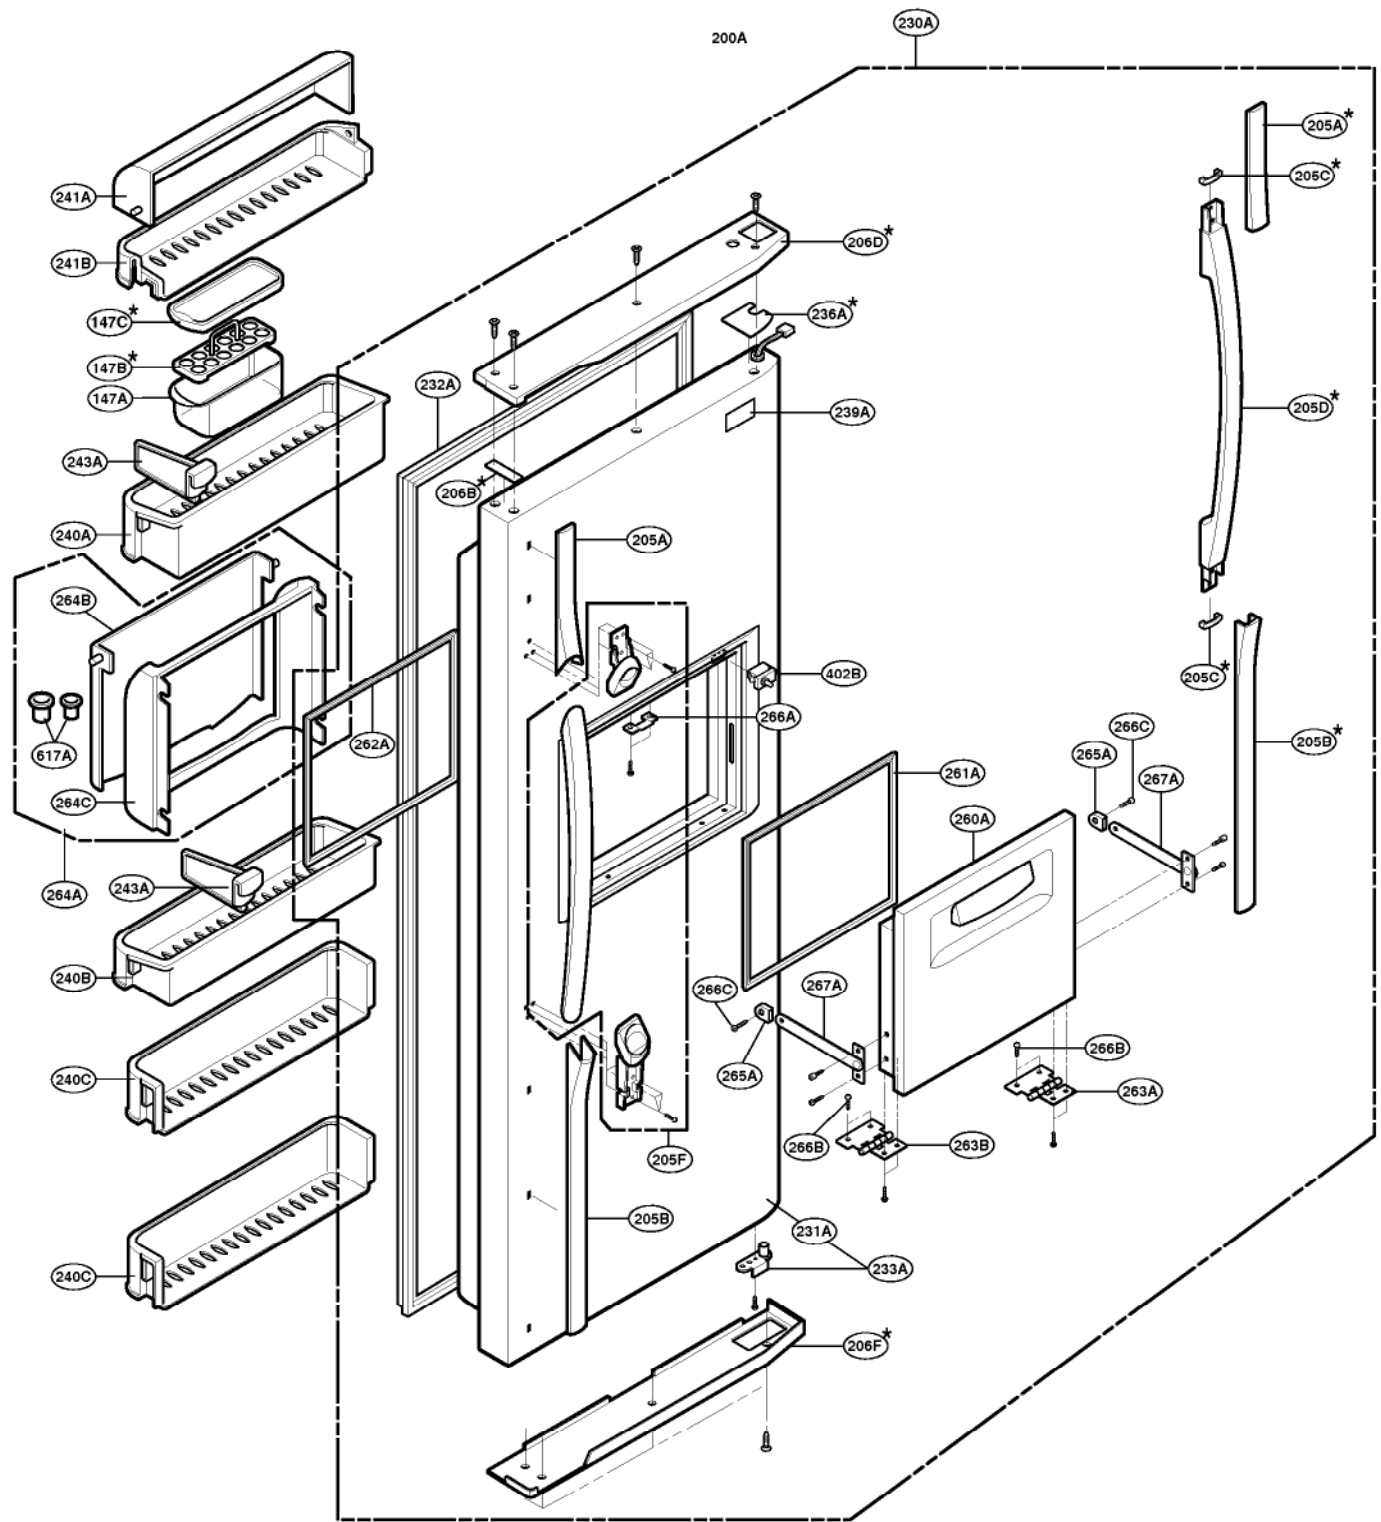

EXPLODED VIEW

FREEZER DOOR PART: GR-P247, GR-P207, GR-L247, GR-L207

EXPLODED VIEW

FREEZER DOOR PART: GR-C247, GR-C207, GR-B247, GR-B207, GR-B197

EXPLODED VIEW

Ref No. : GR-P247, GR-P207, GR-C247, GR-C207
REFRIGERATOR DOOR PART

* : Optional part

EXPLODED VIEW

Ref No. : GR-L247, GR-L207, GR-B247, GR-B207, GR-B197

REFRIGERATOR DOOR PART

* : Optional part

EXPLODED VIEW

FREEZER COMPARTMENT

* : Optional part

EXPLODED VIEW

REFRIGERATOR COMPARTMENT

* : Optional part

EXPLODED VIEW

ICE & WATER PART

* : Optional part

EXPLODED VIEW

MACHINE COMPARTMENT

* : Optional part

EXPLODED VIEW

DISPENSER PART