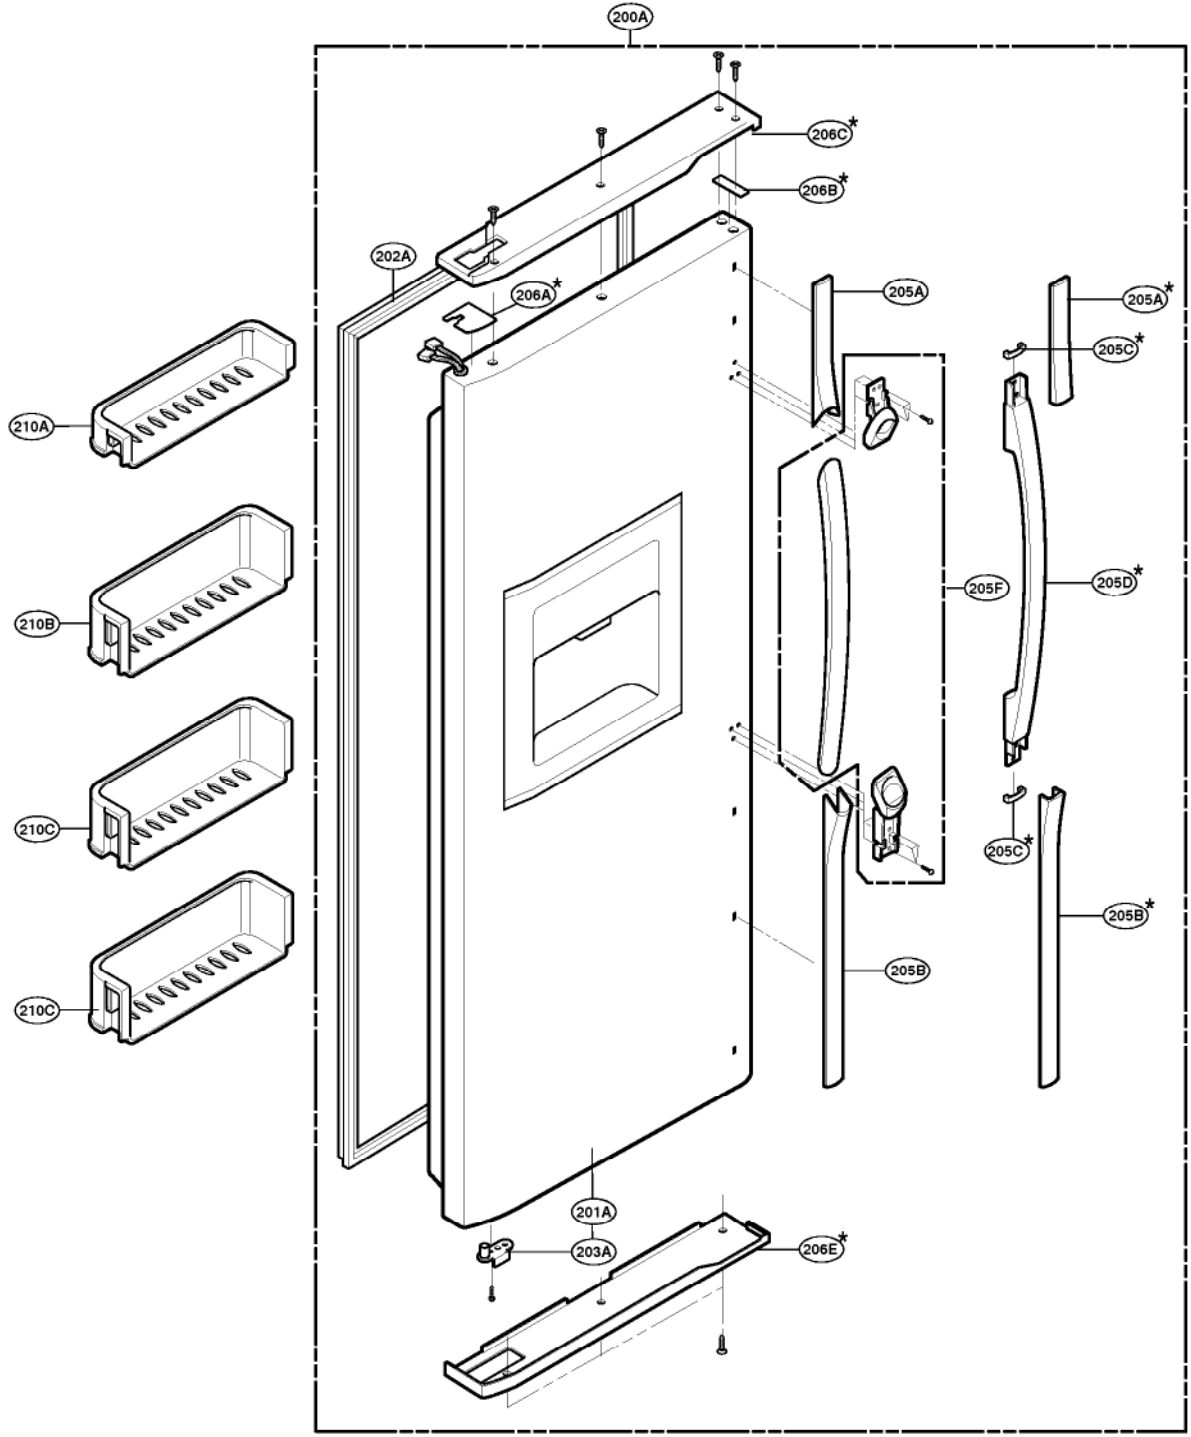

EXPLODED VIEW

FREEZER DOOR PART: GR-P247, GR-P207, GR-L247, GR-L207

EXPLODED VIEW

FREEZER DOOR PART: GR-C247, GR-C207, GR-B247, GR-B207, GR-B197

EXPLODED VIEW

Ref No. : GR-P247, GR-P207, GR-C247, GR-C207
REFRIGERATOR DOOR PART

* : Optional part

EXPLODED VIEW

Ref No. : GR-L247, GR-L207, GR-B247, GR-B207, GR-B197

REFRIGERATOR DOOR PART

* : Optional part

EXPLODED VIEW

FREEZER COMPARTMENT

* : Optional part

EXPLODED VIEW

REFRIGERATOR COMPARTMENT

* : Optional part

EXPLODED VIEW

ICE & WATER PART

* : Optional part

EXPLODED VIEW

MACHINE COMPARTMENT

* : Optional part

EXPLODED VIEW

DISPENSER PART