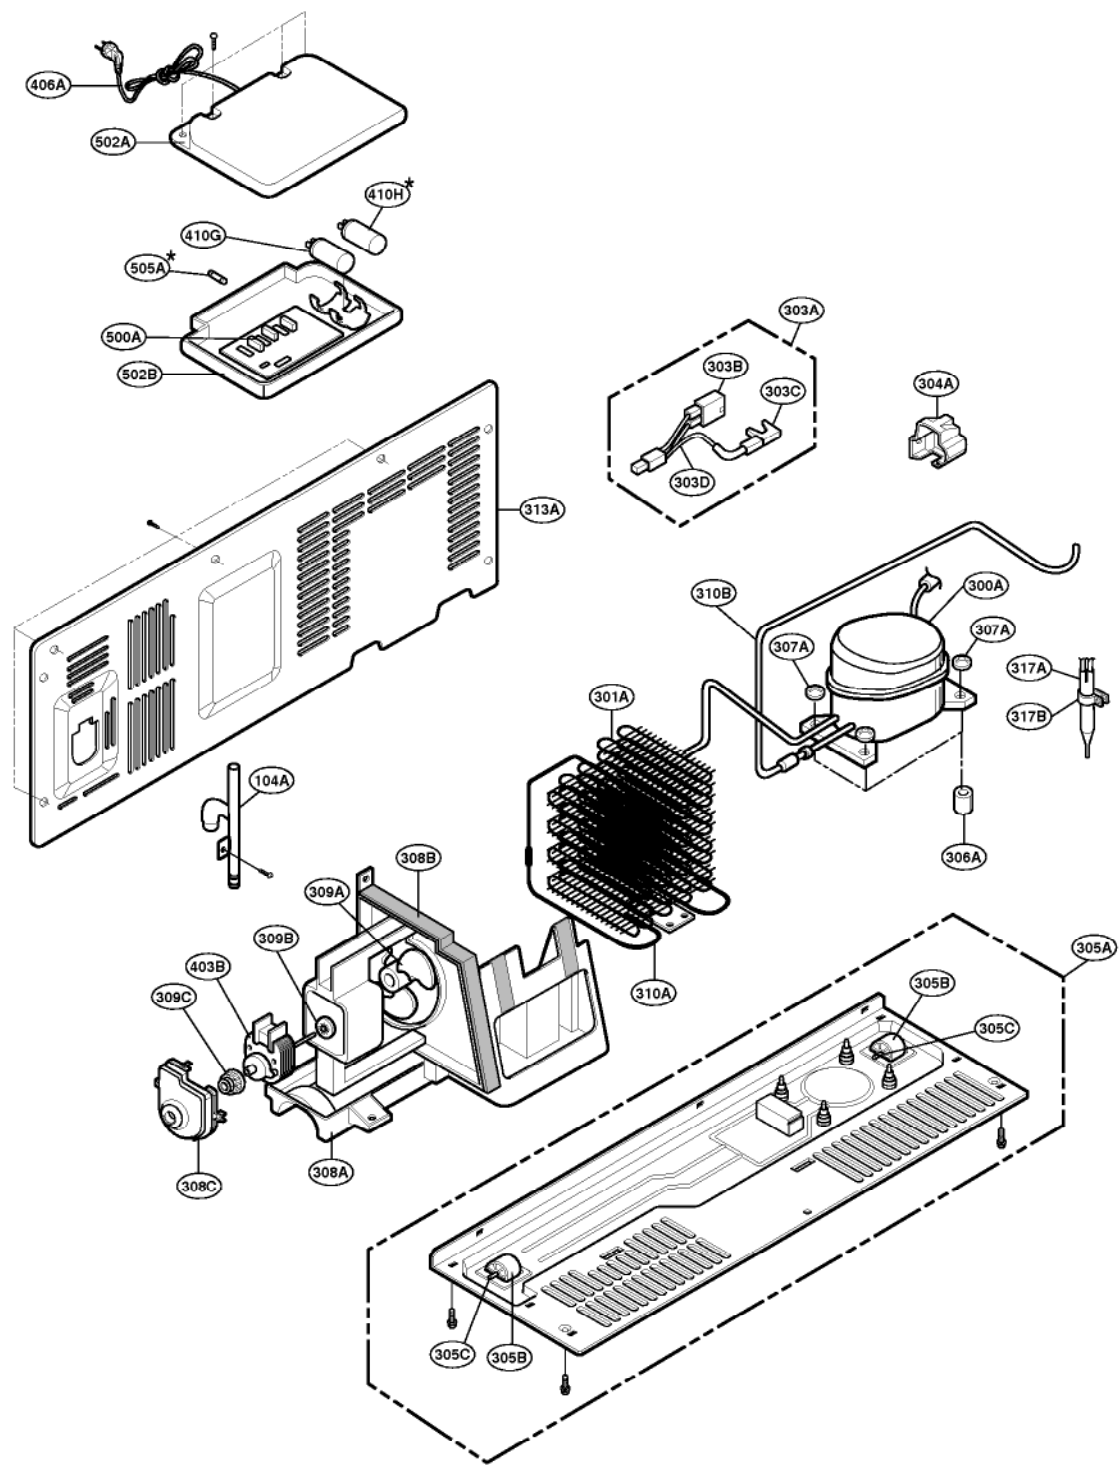

EXPLODED VIEW

FREEZER DOOR PART: GR-P247, GR-P207, GR-L247, GR-L207

EXPLODED VIEW

FREEZER DOOR PART: GR-C247, GR-C207, GR-B247, GR-B207, GR-B197

EXPLODED VIEW

Ref No. : GR-P247, GR-P207, GR-C247, GR-C207
REFRIGERATOR DOOR PART

* : Optional part

EXPLODED VIEW

Ref No. : GR-L247, GR-L207, GR-B247, GR-B207, GR-B197

REFRIGERATOR DOOR PART

* : Optional part

EXPLODED VIEW

FREEZER COMPARTMENT

* : Optional part

EXPLODED VIEW

REFRIGERATOR COMPARTMENT

* : Optional part

EXPLODED VIEW

ICE & WATER PART

* : Optional part

EXPLODED VIEW

MACHINE COMPARTMENT

* : Optional part

EXPLODED VIEW

DISPENSER PART