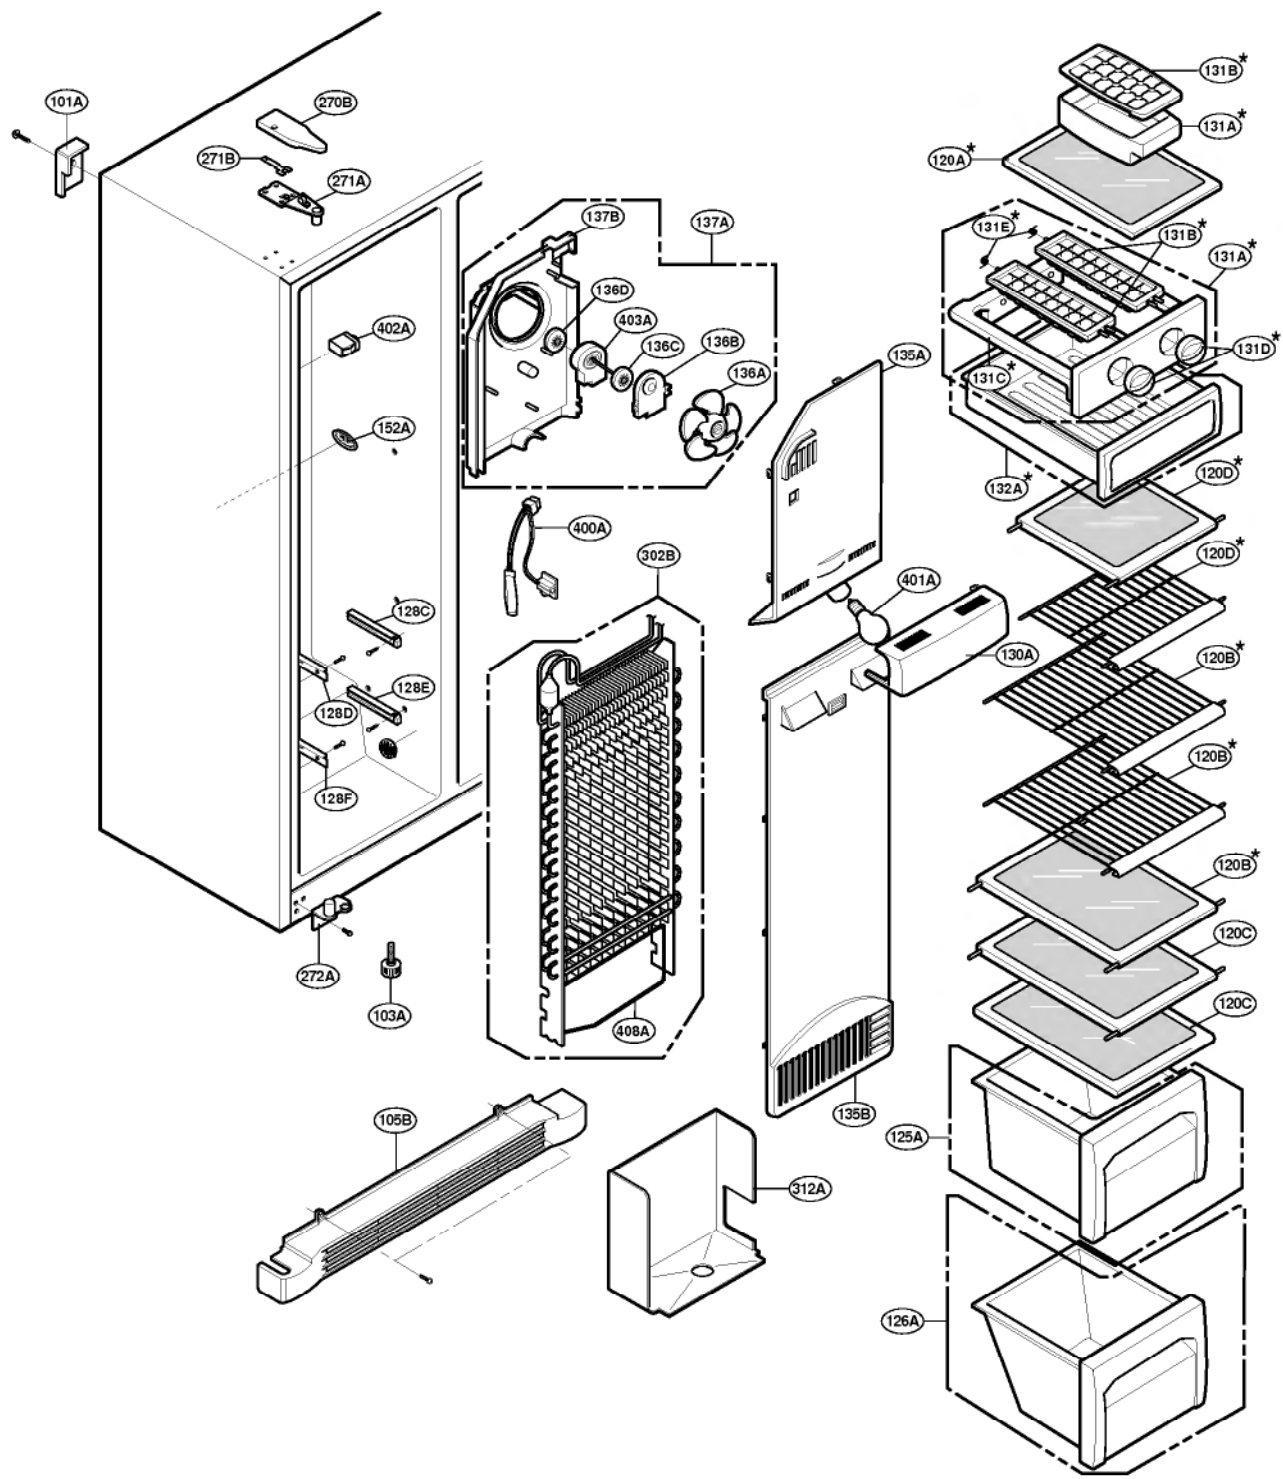

EXPLODED VIEW

FREEZER DOOR PART: GR-P247, GR-P207, GR-L247, GR-L207

EXPLODED VIEW

FREEZER DOOR PART: GR-C247, GR-C207, GR-B247, GR-B207, GR-B197

EXPLODED VIEW

Ref No. : GR-P247, GR-P207, GR-C247, GR-C207
REFRIGERATOR DOOR PART

* : Optional part

EXPLODED VIEW

Ref No. : GR-L247, GR-L207, GR-B247, GR-B207, GR-B197

REFRIGERATOR DOOR PART

* : Optional part

EXPLODED VIEW

FREEZER COMPARTMENT

* : Optional part

EXPLODED VIEW

REFRIGERATOR COMPARTMENT

* : Optional part

EXPLODED VIEW

ICE & WATER PART

* : Optional part

EXPLODED VIEW

MACHINE COMPARTMENT

* : Optional part

EXPLODED VIEW

DISPENSER PART