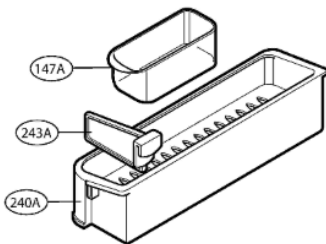

EXPLODED VIEW

FREEZER DOOR PART: GW-L207

EXPLODED VIEW

Ref No. : GW-L207

REFRIGERATOR DOOR PART

EXPLODED VIEW

FREEZER COMPARTMENT

EXPLODED VIEW

REFRIGERATOR COMPARTMENT

EXPLODED VIEW

ICE & WATER PART

EXPLODED VIEW

MACHINE COMPARTMENT

EXPLODED VIEW

DISPENSER PART