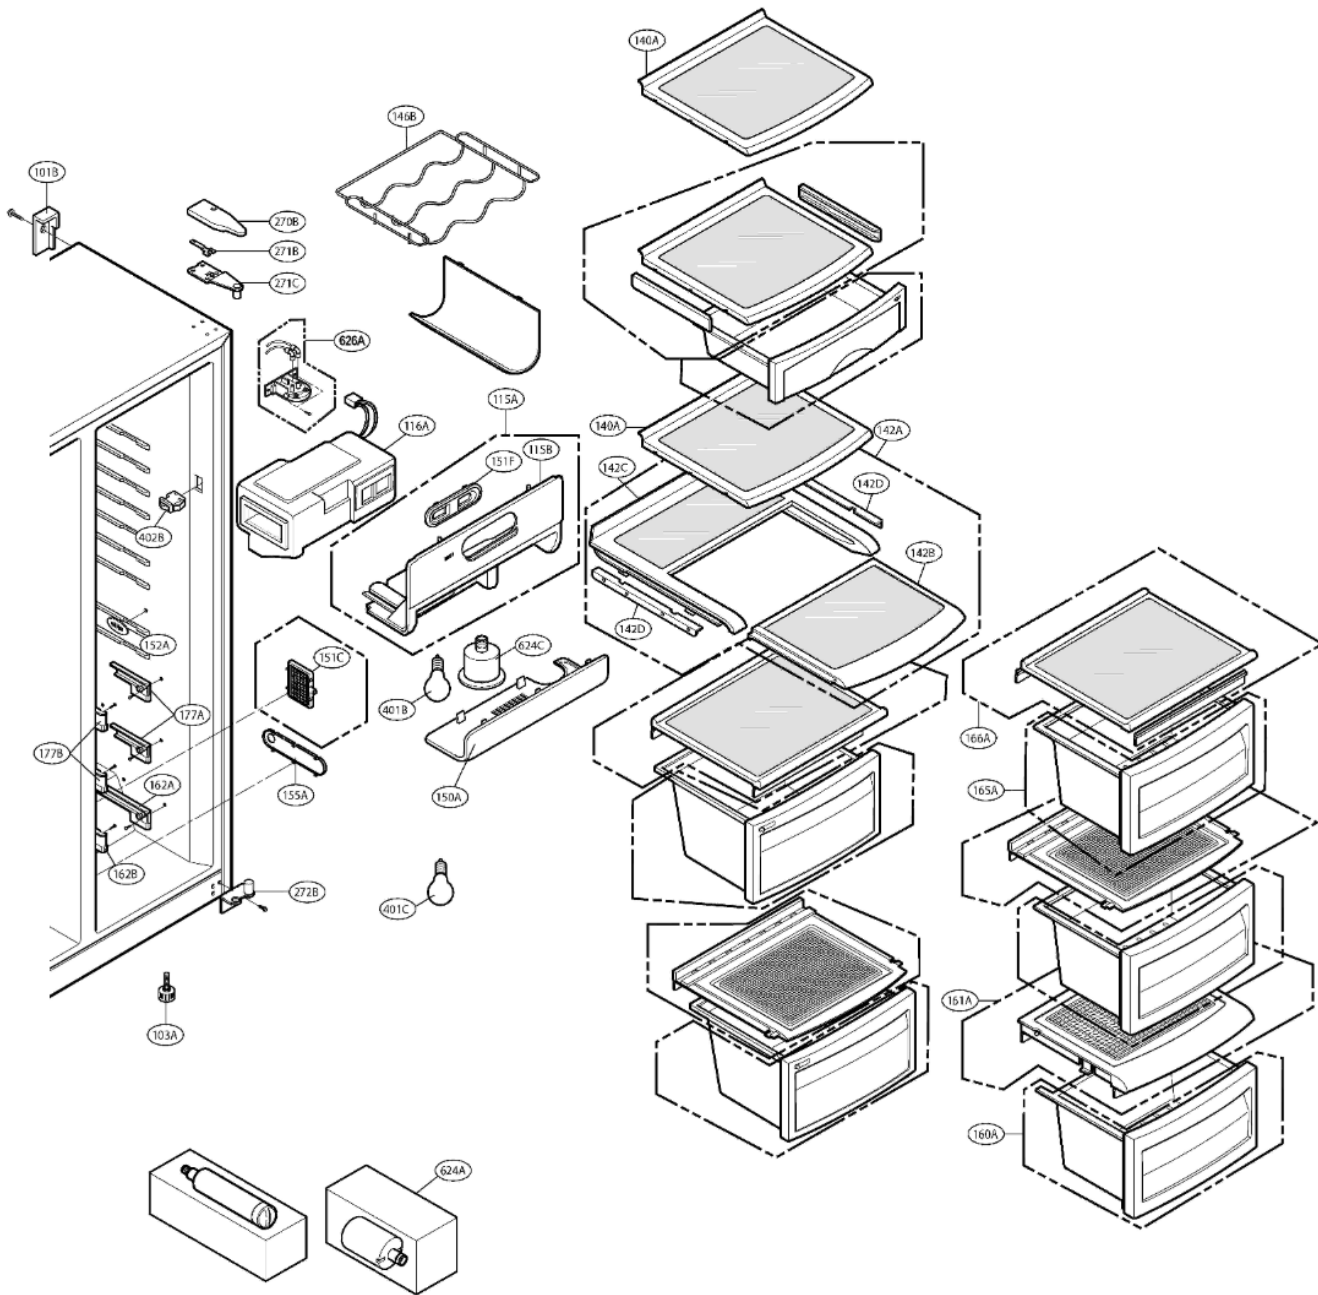

EXPLODED VIEW

FREEZER DOOR PART: GW-L207

EXPLODED VIEW

Ref No. : GW-L207

REFRIGERATOR DOOR PART

EXPLODED VIEW

FREEZER COMPARTMENT

EXPLODED VIEW

REFRIGERATOR COMPARTMENT

EXPLODED VIEW

ICE & WATER PART

EXPLODED VIEW

MACHINE COMPARTMENT

EXPLODED VIEW

DISPENSER PART