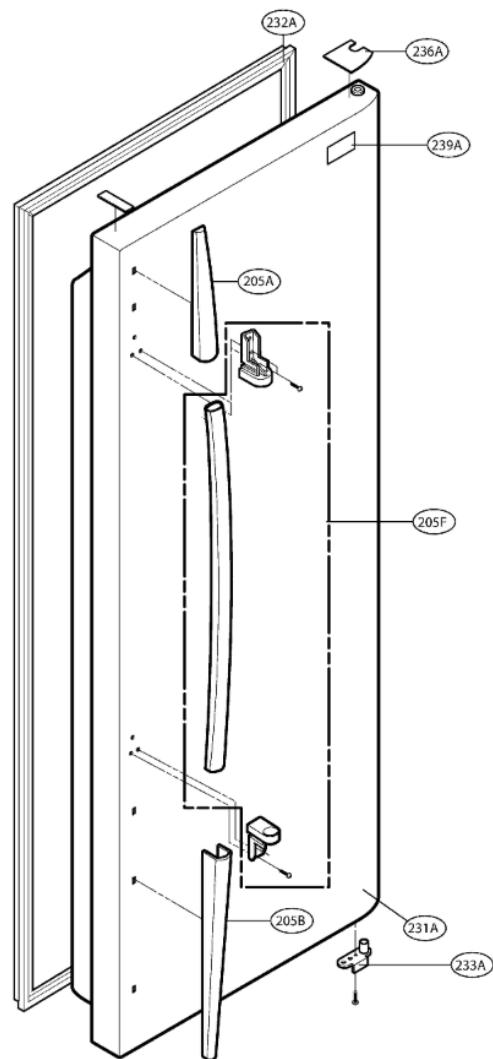

EXPLODED VIEW

FREEZER DOOR PART: GW-L207

EXPLODED VIEW

Ref No. : GW-L207

REFRIGERATOR DOOR PART

EXPLODED VIEW

FREEZER COMPARTMENT

EXPLODED VIEW

REFRIGERATOR COMPARTMENT

EXPLODED VIEW

ICE & WATER PART

EXPLODED VIEW

MACHINE COMPARTMENT

EXPLODED VIEW

DISPENSER PART