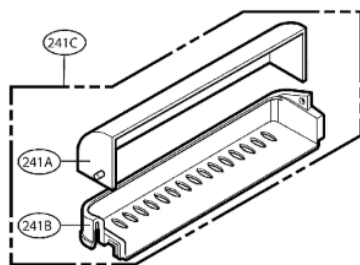

EXPLODED VIEW

FREEZER DOOR PART: GW-L207

EXPLODED VIEW

Ref No. : GW-L207

REFRIGERATOR DOOR PART

EXPLODED VIEW

FREEZER COMPARTMENT

EXPLODED VIEW

REFRIGERATOR COMPARTMENT

EXPLODED VIEW

ICE & WATER PART

EXPLODED VIEW

MACHINE COMPARTMENT

EXPLODED VIEW

DISPENSER PART