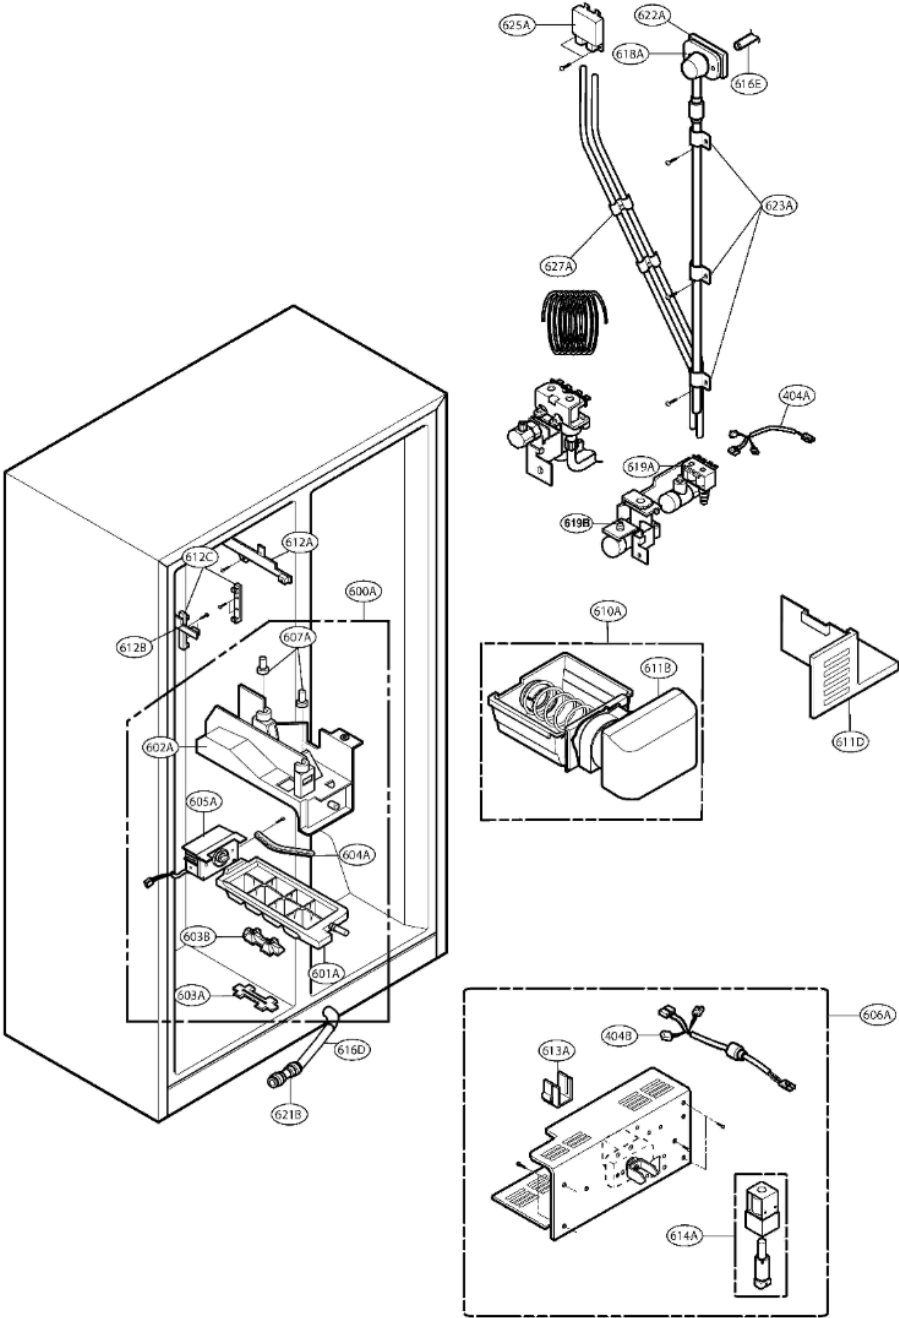

EXPLODED VIEW

FREEZER DOOR PART: GW-L207

EXPLODED VIEW

Ref No. : GW-L207

REFRIGERATOR DOOR PART

EXPLODED VIEW

FREEZER COMPARTMENT

EXPLODED VIEW

REFRIGERATOR COMPARTMENT

EXPLODED VIEW

ICE & WATER PART

EXPLODED VIEW

MACHINE COMPARTMENT

EXPLODED VIEW

DISPENSER PART