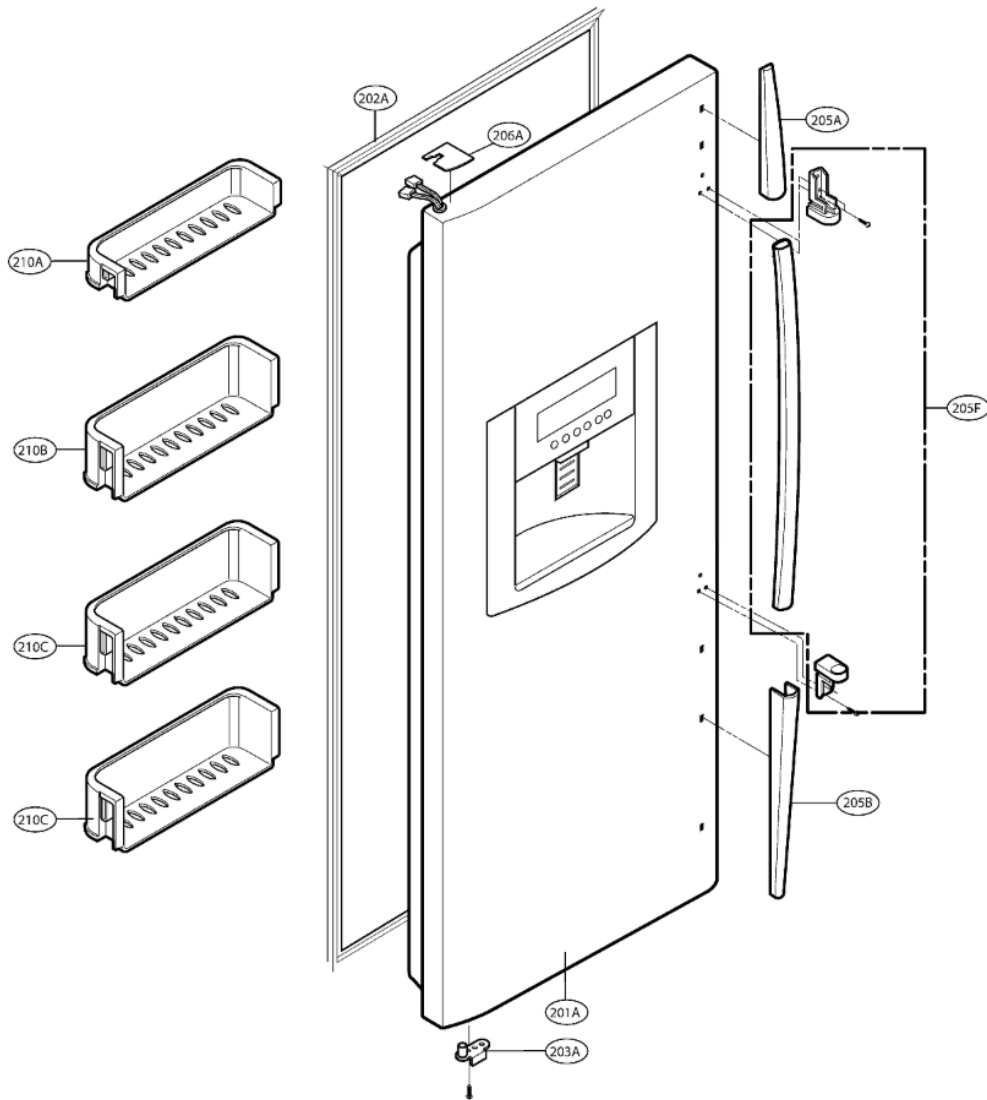

EXPLODED VIEW

FREEZER DOOR PART: GW-L207

EXPLODED VIEW

Ref No. : GW-L207

REFRIGERATOR DOOR PART

EXPLODED VIEW

FREEZER COMPARTMENT

EXPLODED VIEW

REFRIGERATOR COMPARTMENT

EXPLODED VIEW

ICE & WATER PART

EXPLODED VIEW

MACHINE COMPARTMENT

EXPLODED VIEW

DISPENSER PART