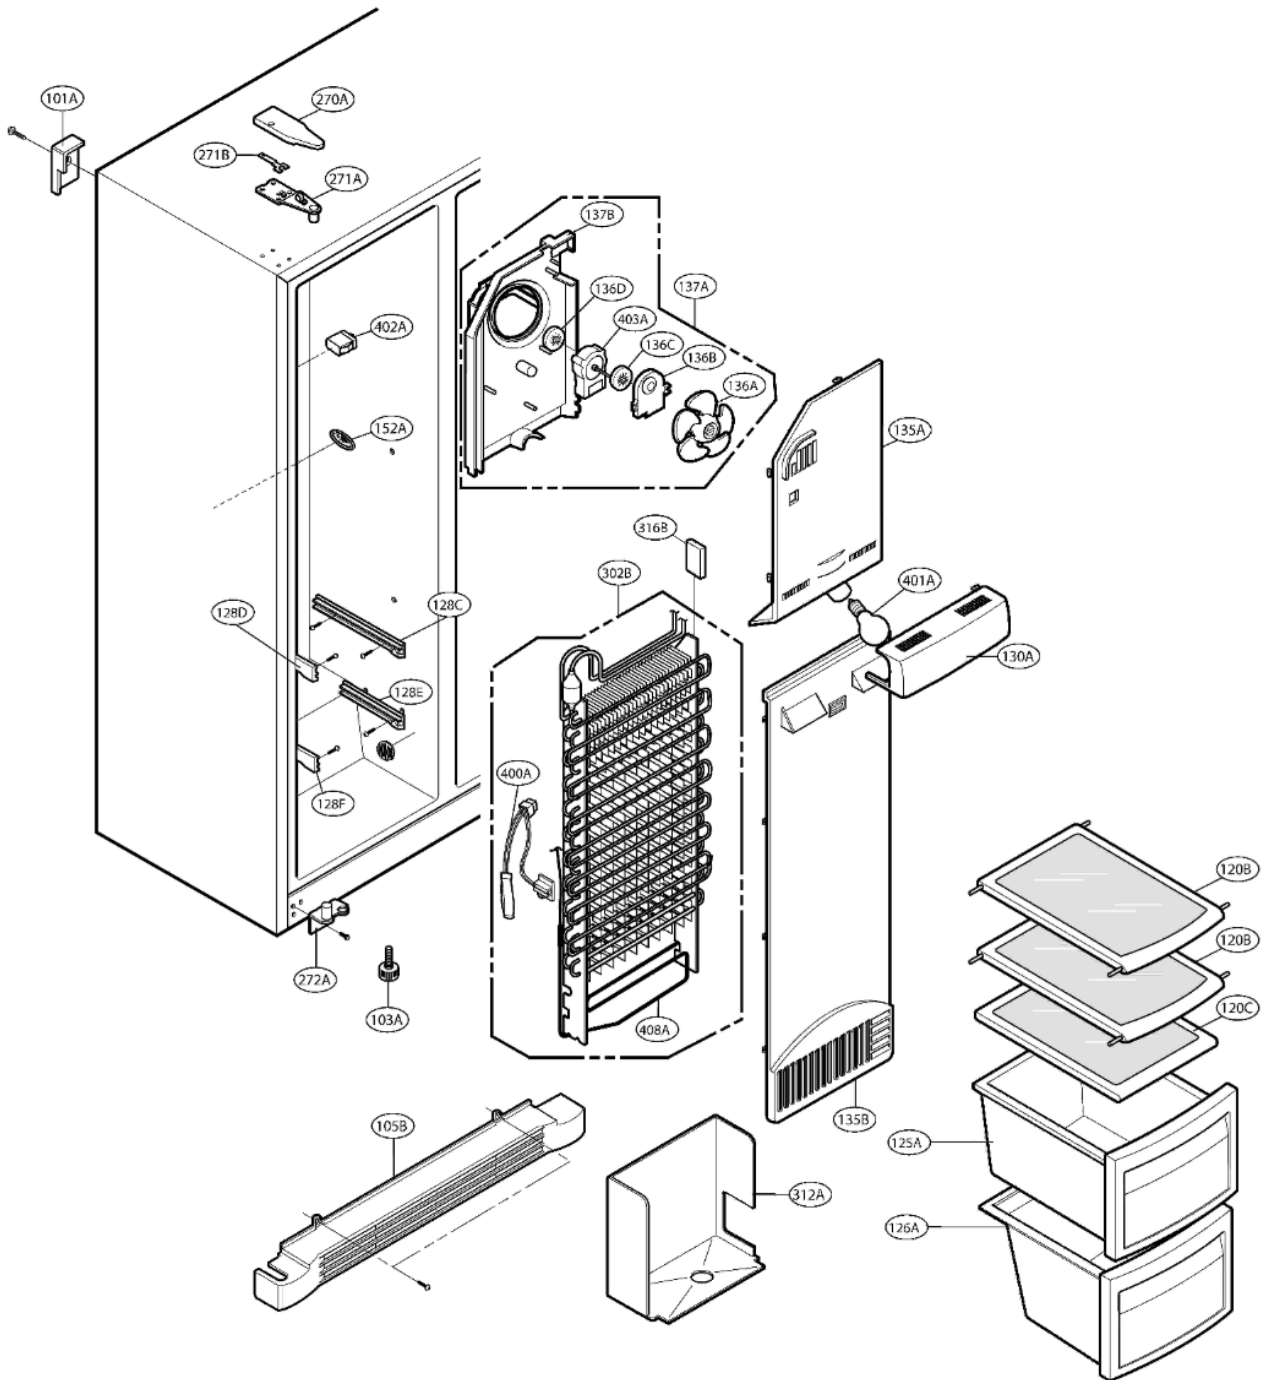

EXPLODED VIEW

FREEZER DOOR PART: GW-L207

EXPLODED VIEW

Ref No. : GW-L207

REFRIGERATOR DOOR PART

EXPLODED VIEW

FREEZER COMPARTMENT

EXPLODED VIEW

REFRIGERATOR COMPARTMENT

EXPLODED VIEW

ICE & WATER PART

EXPLODED VIEW

MACHINE COMPARTMENT

EXPLODED VIEW

DISPENSER PART