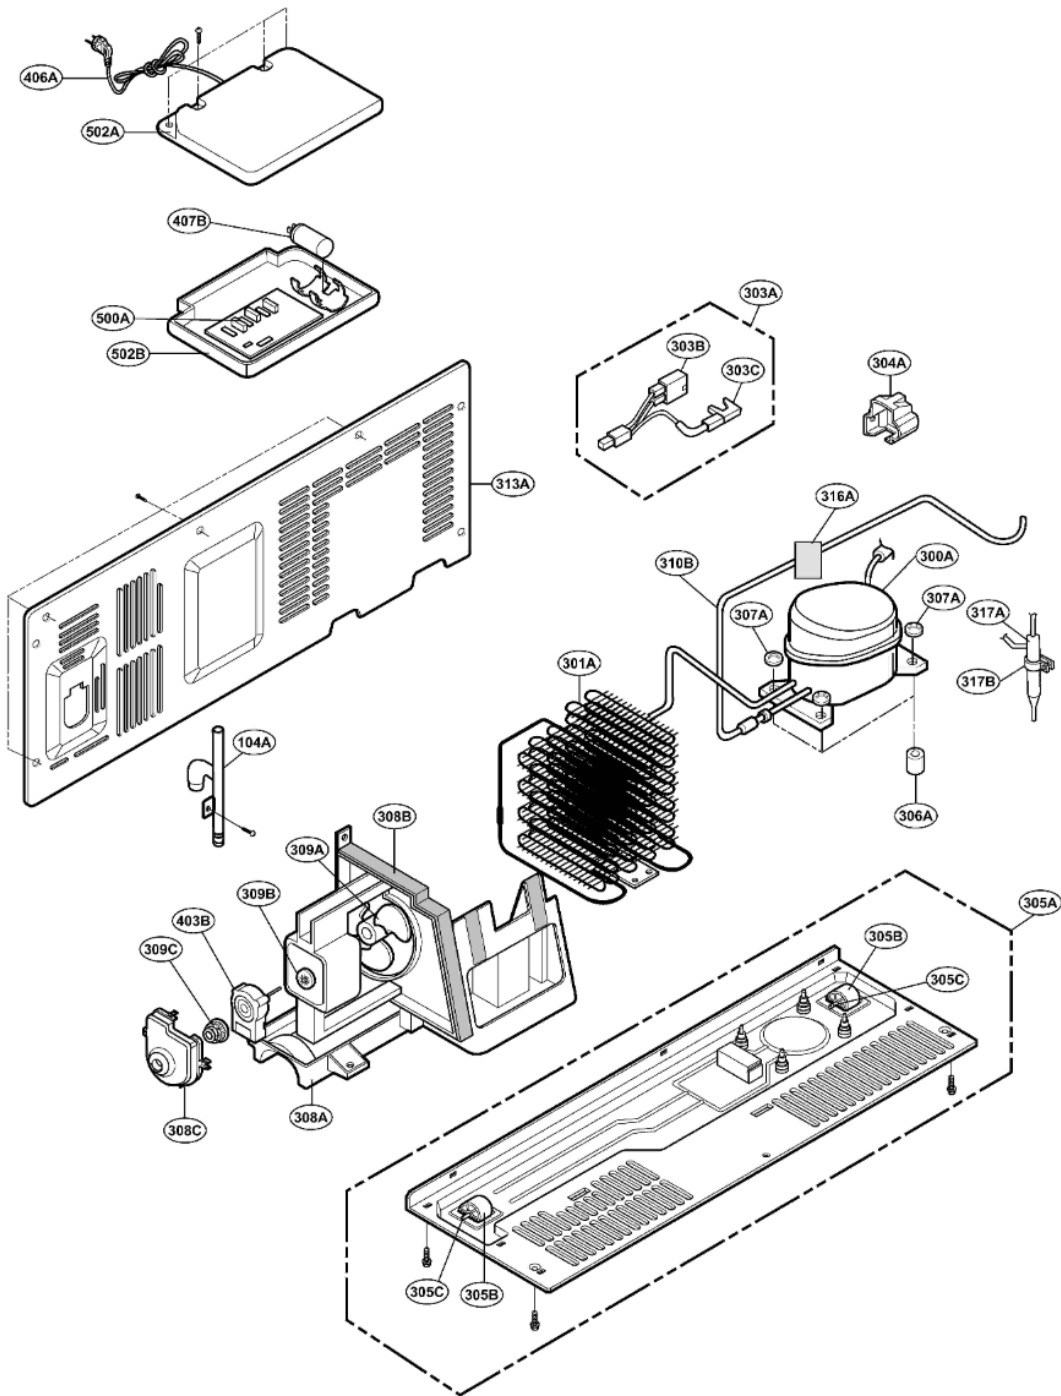

EXPLODED VIEW

FREEZER DOOR PART: GW-L207

EXPLODED VIEW

Ref No. : GW-L207

REFRIGERATOR DOOR PART

EXPLODED VIEW

FREEZER COMPARTMENT

EXPLODED VIEW

REFRIGERATOR COMPARTMENT

EXPLODED VIEW

ICE & WATER PART

EXPLODED VIEW

MACHINE COMPARTMENT

EXPLODED VIEW

DISPENSER PART