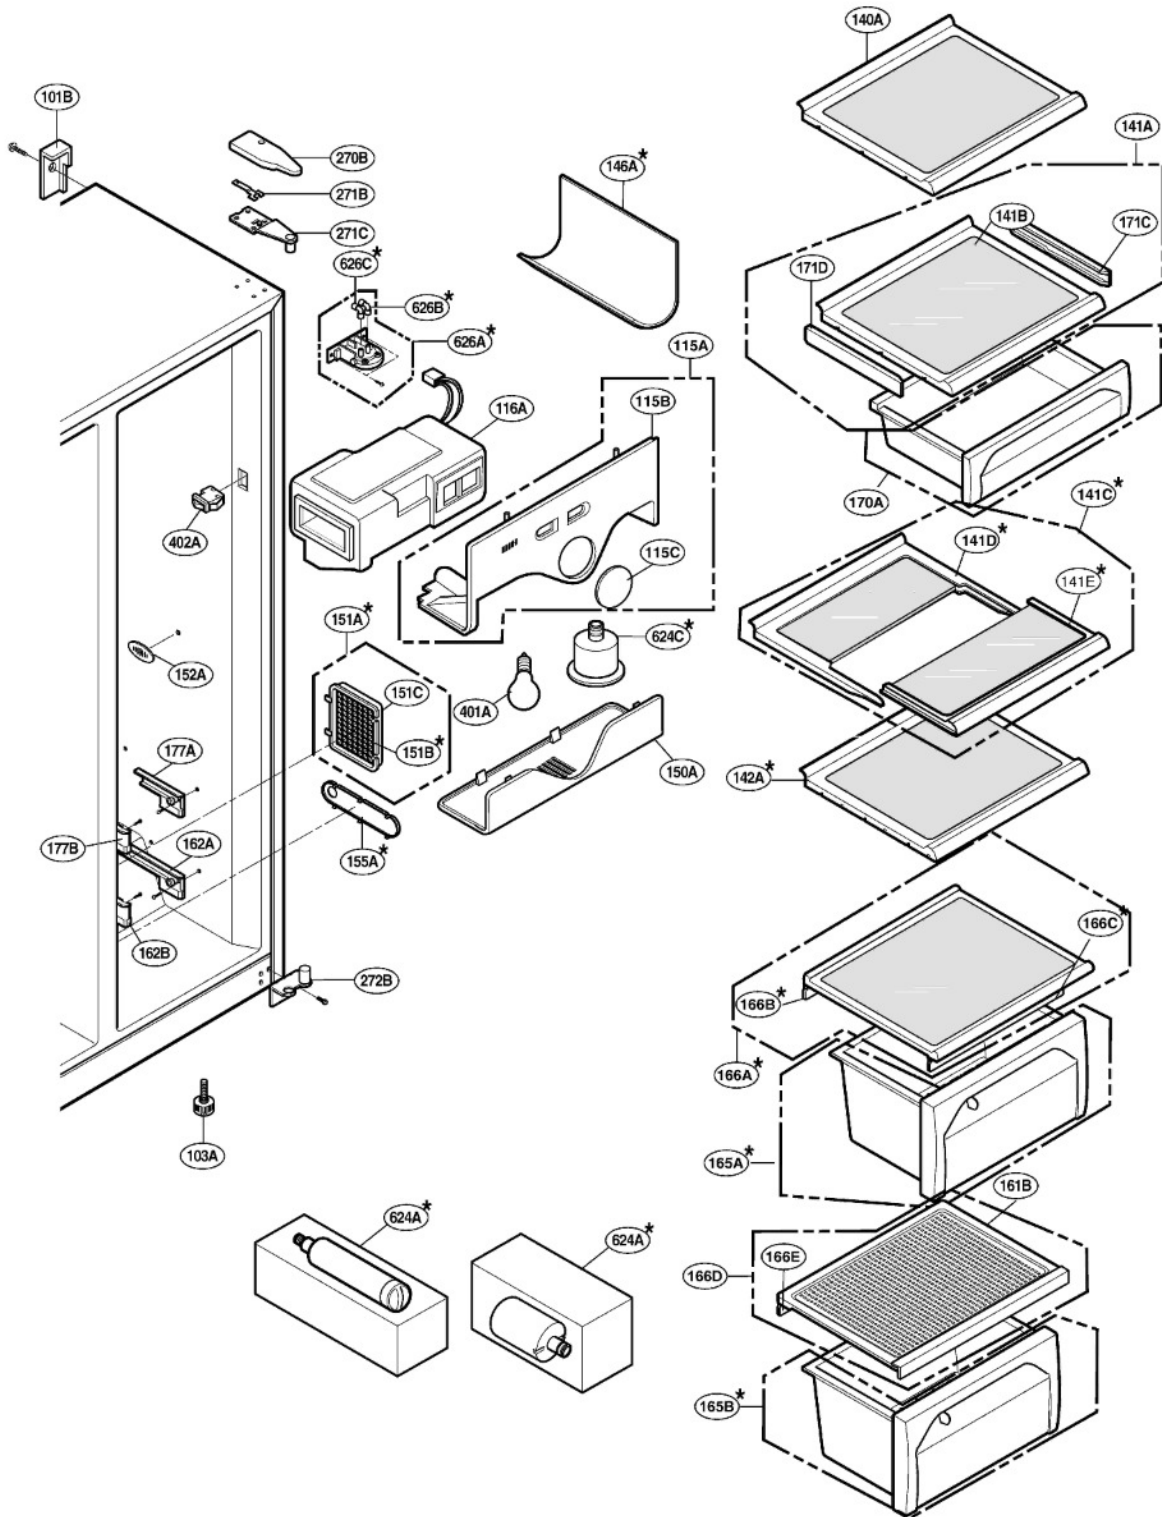

EXPLODED VIEW

FREEZER DOOR PART: GR-P197, GR-L197, GR-P207, GR-L207

* : Optional part

EXPLODED VIEW

Ref No. : GR-L197, GR-B197, GR-L207, GR-B207
REFRIGERATOR DOOR PART

* : Optional part

EXPLODED VIEW

FREEZER COMPARTMENT

* : Optional part

EXPLODED VIEW

REFRIGERATOR COMPARTMENT

* : Optional part

EXPLODED VIEW

MACHINE COMPARTMENT

* : Optional part

EXPLODED VIEW

DISPENSER PART