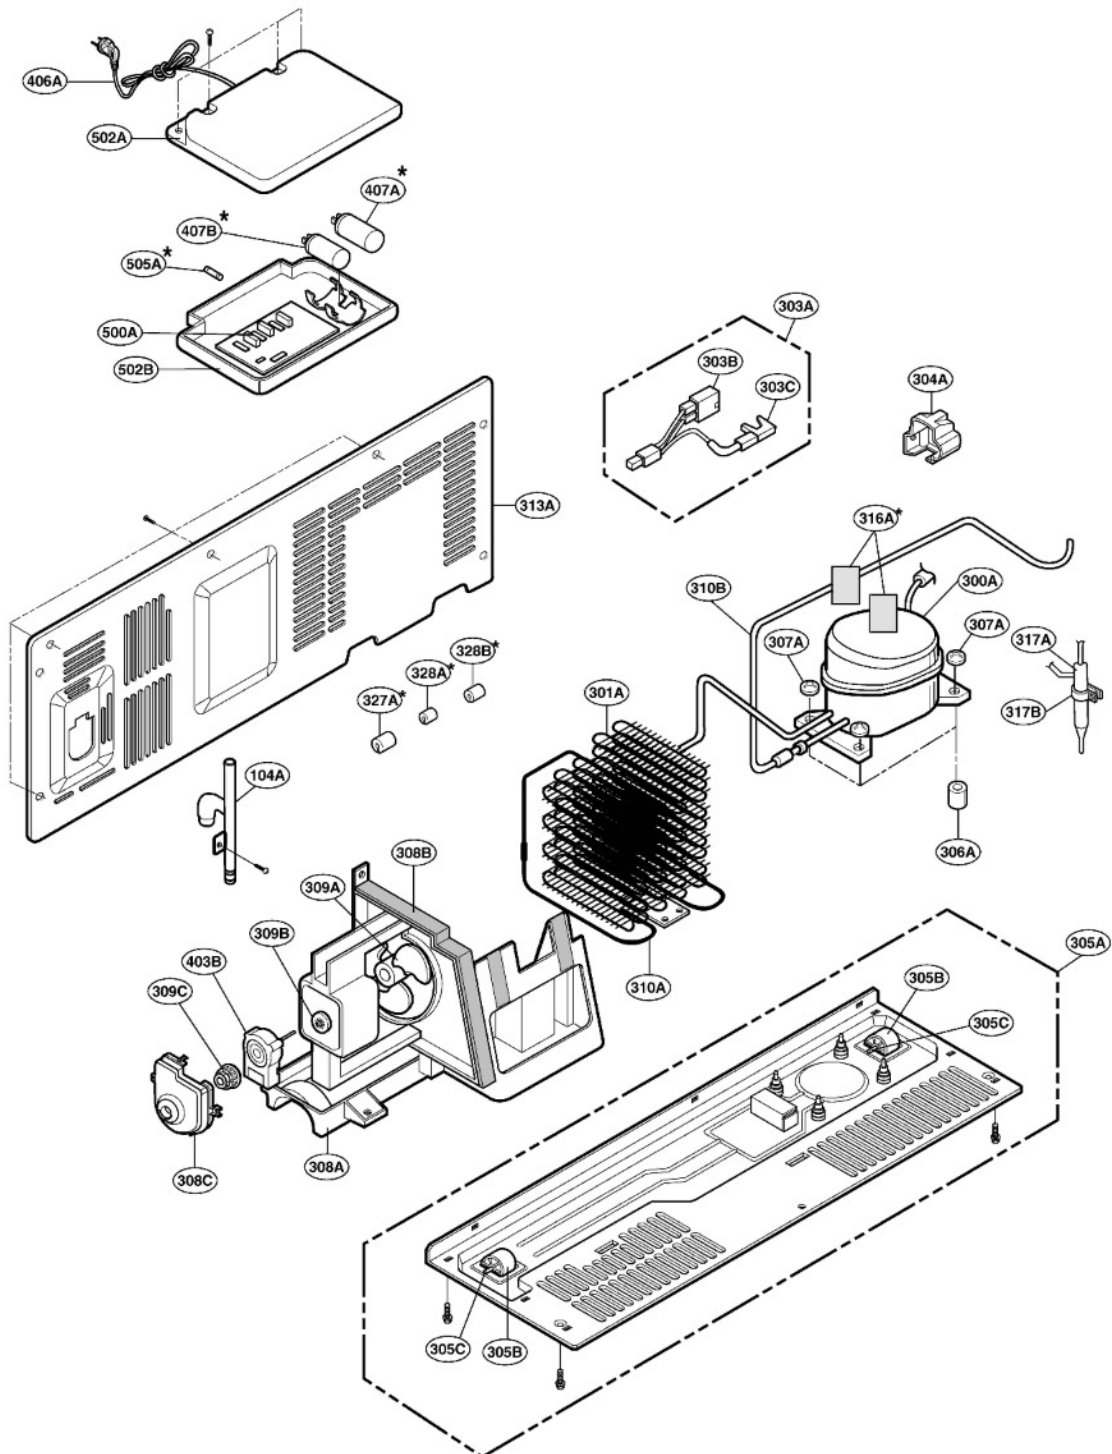

EXPLODED VIEW

FREEZER DOOR PART: GR-P197, GR-L197, GR-P207, GR-L207

* : Optional part

EXPLODED VIEW

Ref No. : GR-L197, GR-B197, GR-L207, GR-B207
REFRIGERATOR DOOR PART

* : Optional part

EXPLODED VIEW

FREEZER COMPARTMENT

* : Optional part

EXPLODED VIEW

REFRIGERATOR COMPARTMENT

* : Optional part

EXPLODED VIEW

MACHINE COMPARTMENT

* : Optional part

EXPLODED VIEW

DISPENSER PART