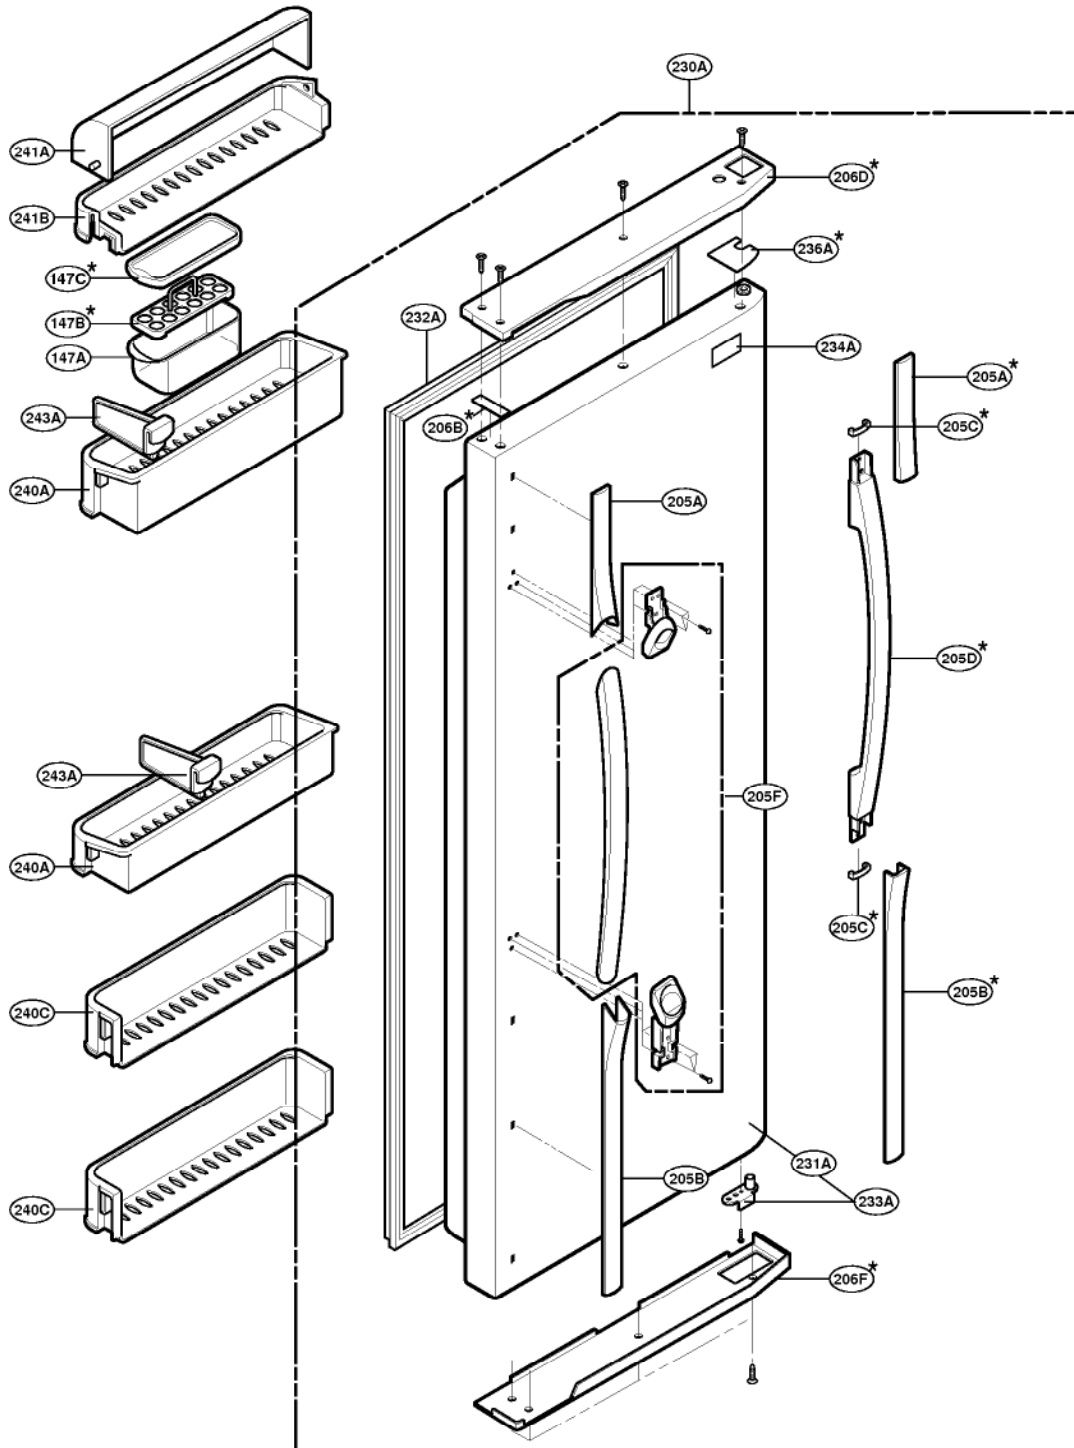

EXPLODED VIEW

FREEZER DOOR PART: GR-P247, GR-P207, GR-L247, GR-L207

EXPLODED VIEW

Ref No. : GR-L247, GR-L207, GR-B247, GR-B207

REFRIGERATOR DOOR PART

* : Optional part

EXPLODED VIEW

FREEZER COMPARTMENT

* : Optional part

EXPLODED VIEW

REFRIGERATOR COMPARTMENT

* : Optional part

EXPLODED VIEW

ICE & WATER PART

* : Optional part

EXPLODED VIEW

MACHINE COMPARTMENT

* : Optional part

EXPLODED VIEW

DISPENSER PART