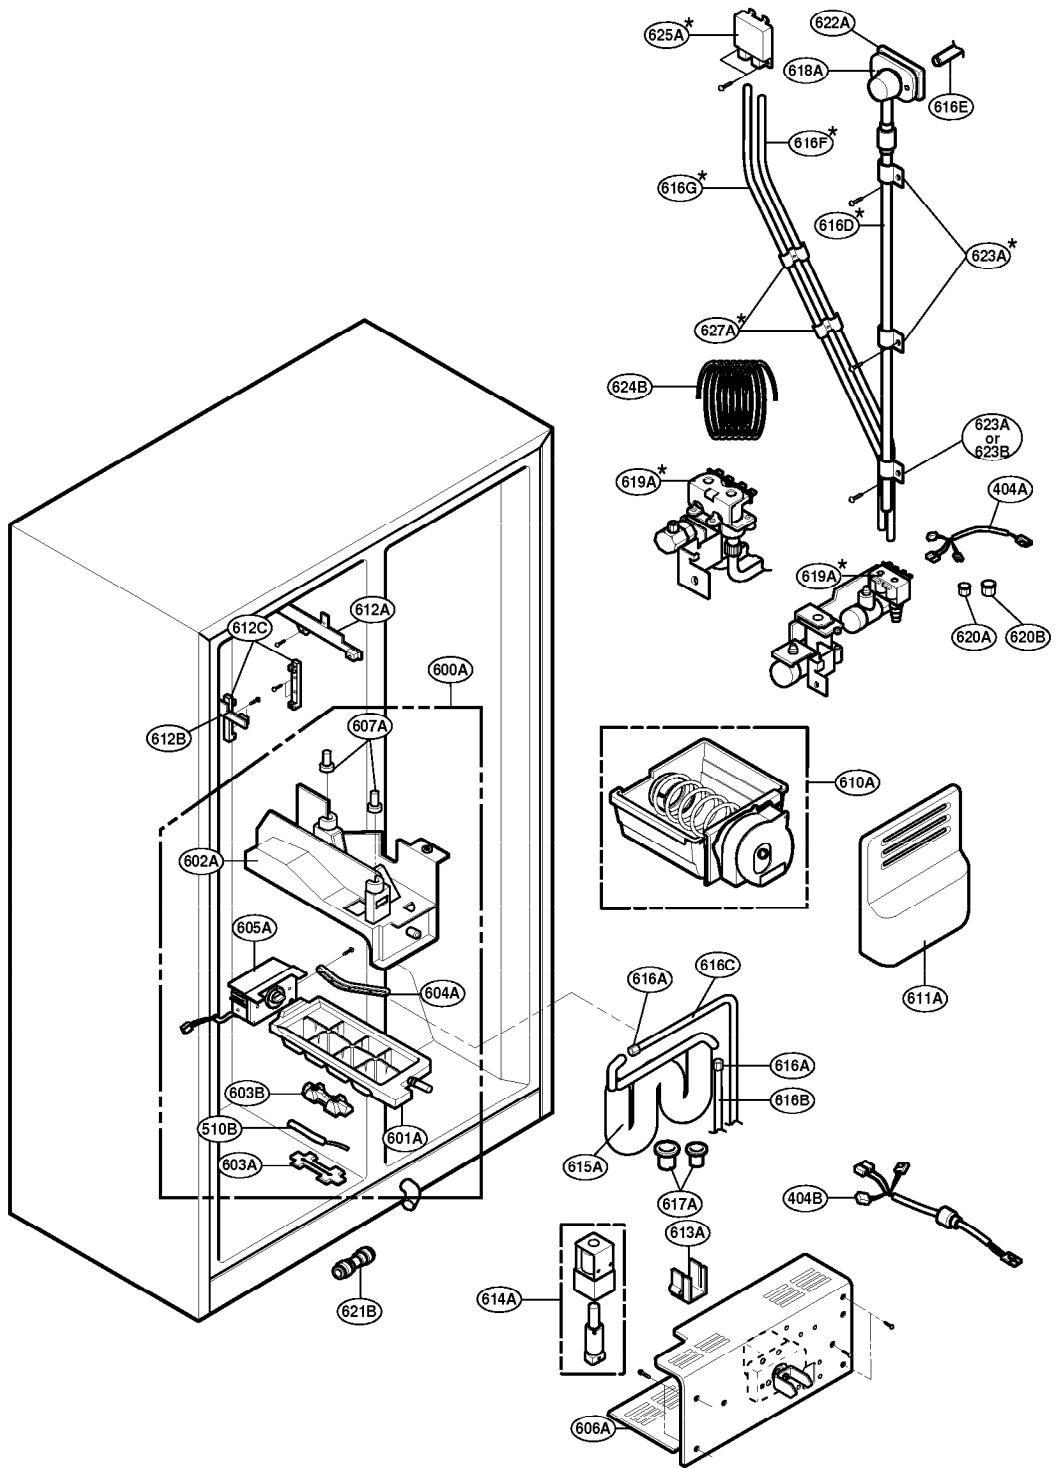

EXPLODED VIEW

FREEZER DOOR PART: GR-P247, GR-P207, GR-L247, GR-L207

EXPLODED VIEW

Ref No. : GR-L247, GR-L207, GR-B247, GR-B207

REFRIGERATOR DOOR PART

* : Optional part

EXPLODED VIEW

FREEZER COMPARTMENT

* : Optional part

EXPLODED VIEW

REFRIGERATOR COMPARTMENT

* : Optional part

EXPLODED VIEW

ICE & WATER PART

* : Optional part

EXPLODED VIEW

MACHINE COMPARTMENT

* : Optional part

EXPLODED VIEW

DISPENSER PART