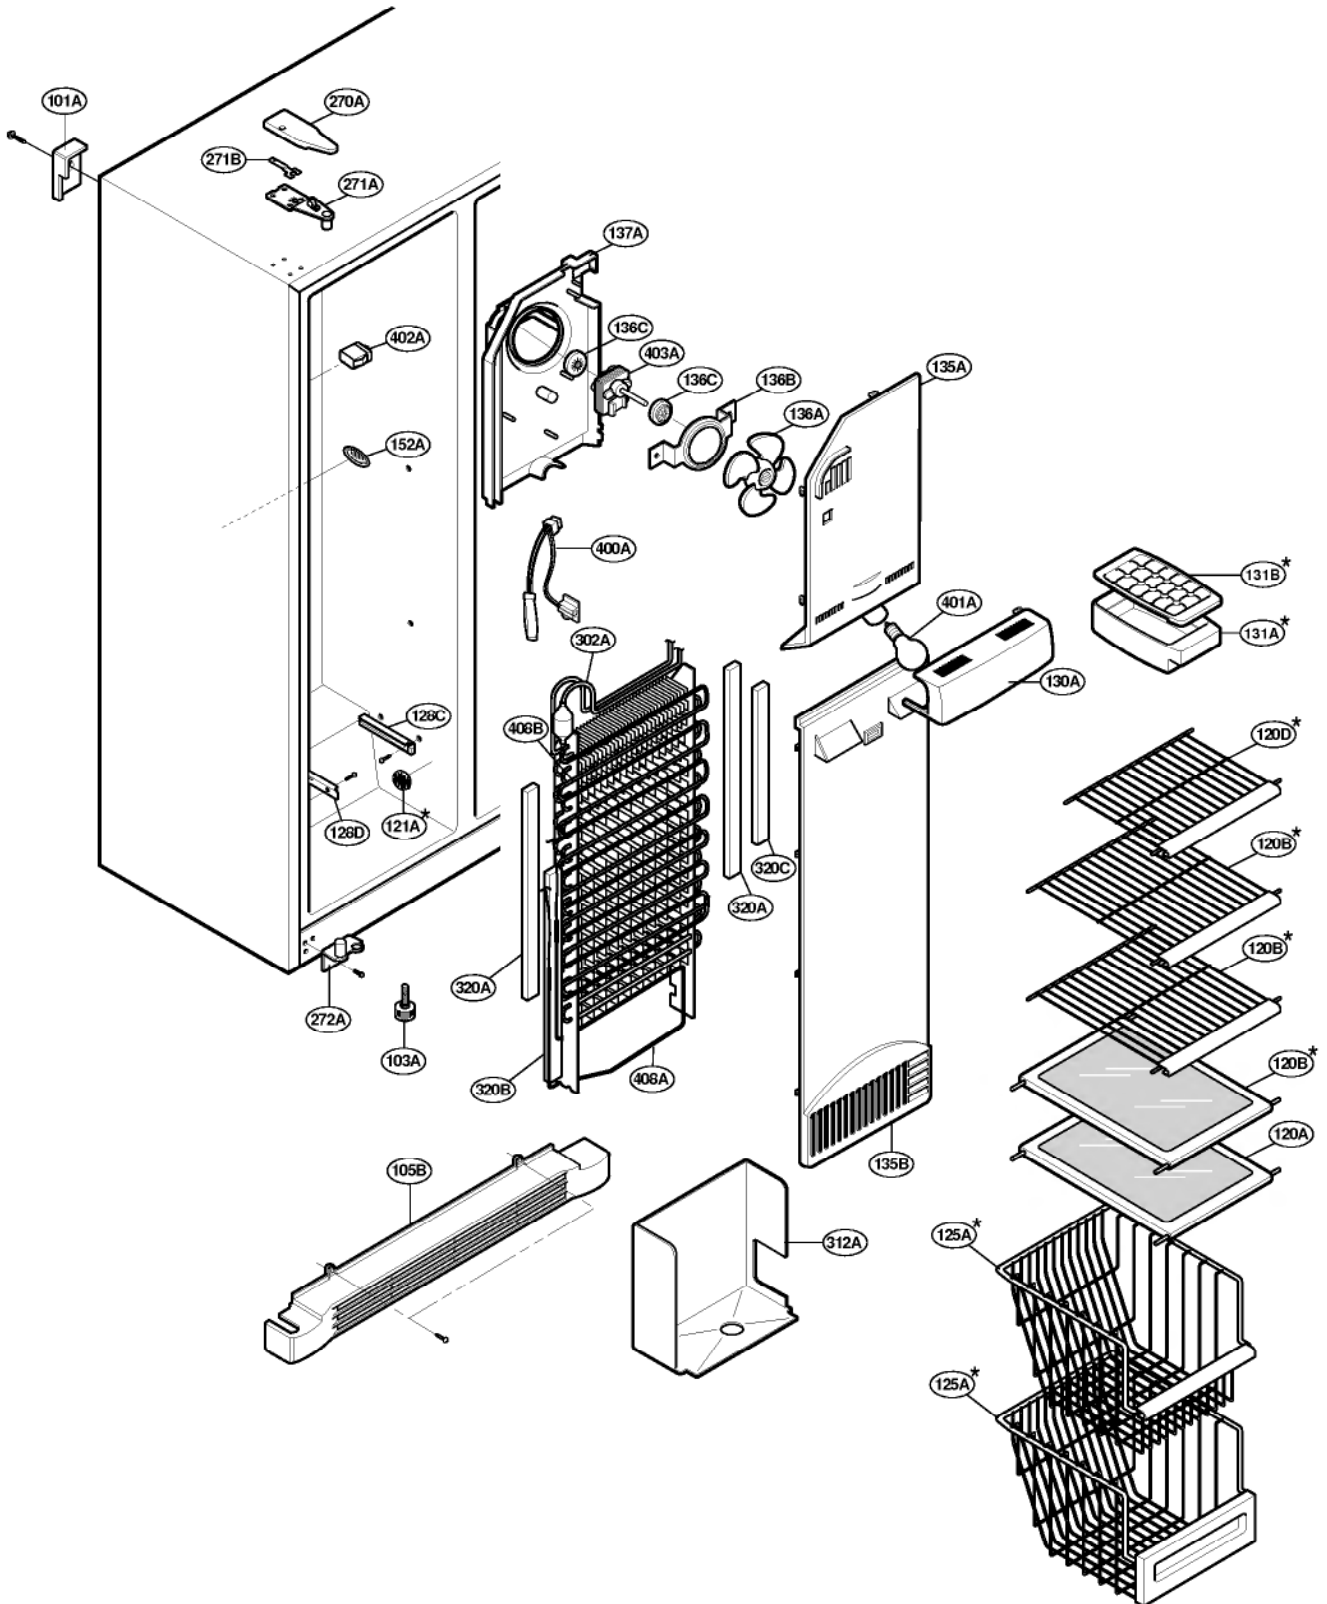

EXPLODED VIEW

FREEZER DOOR PART: GR-P247, GR-P207, GR-L247, GR-L207

EXPLODED VIEW

Ref No. : GR-L247, GR-L207, GR-B247, GR-B207

REFRIGERATOR DOOR PART

* : Optional part

EXPLODED VIEW

FREEZER COMPARTMENT

* : Optional part

EXPLODED VIEW

REFRIGERATOR COMPARTMENT

* : Optional part

EXPLODED VIEW

ICE & WATER PART

* : Optional part

EXPLODED VIEW

MACHINE COMPARTMENT

* : Optional part

EXPLODED VIEW

DISPENSER PART