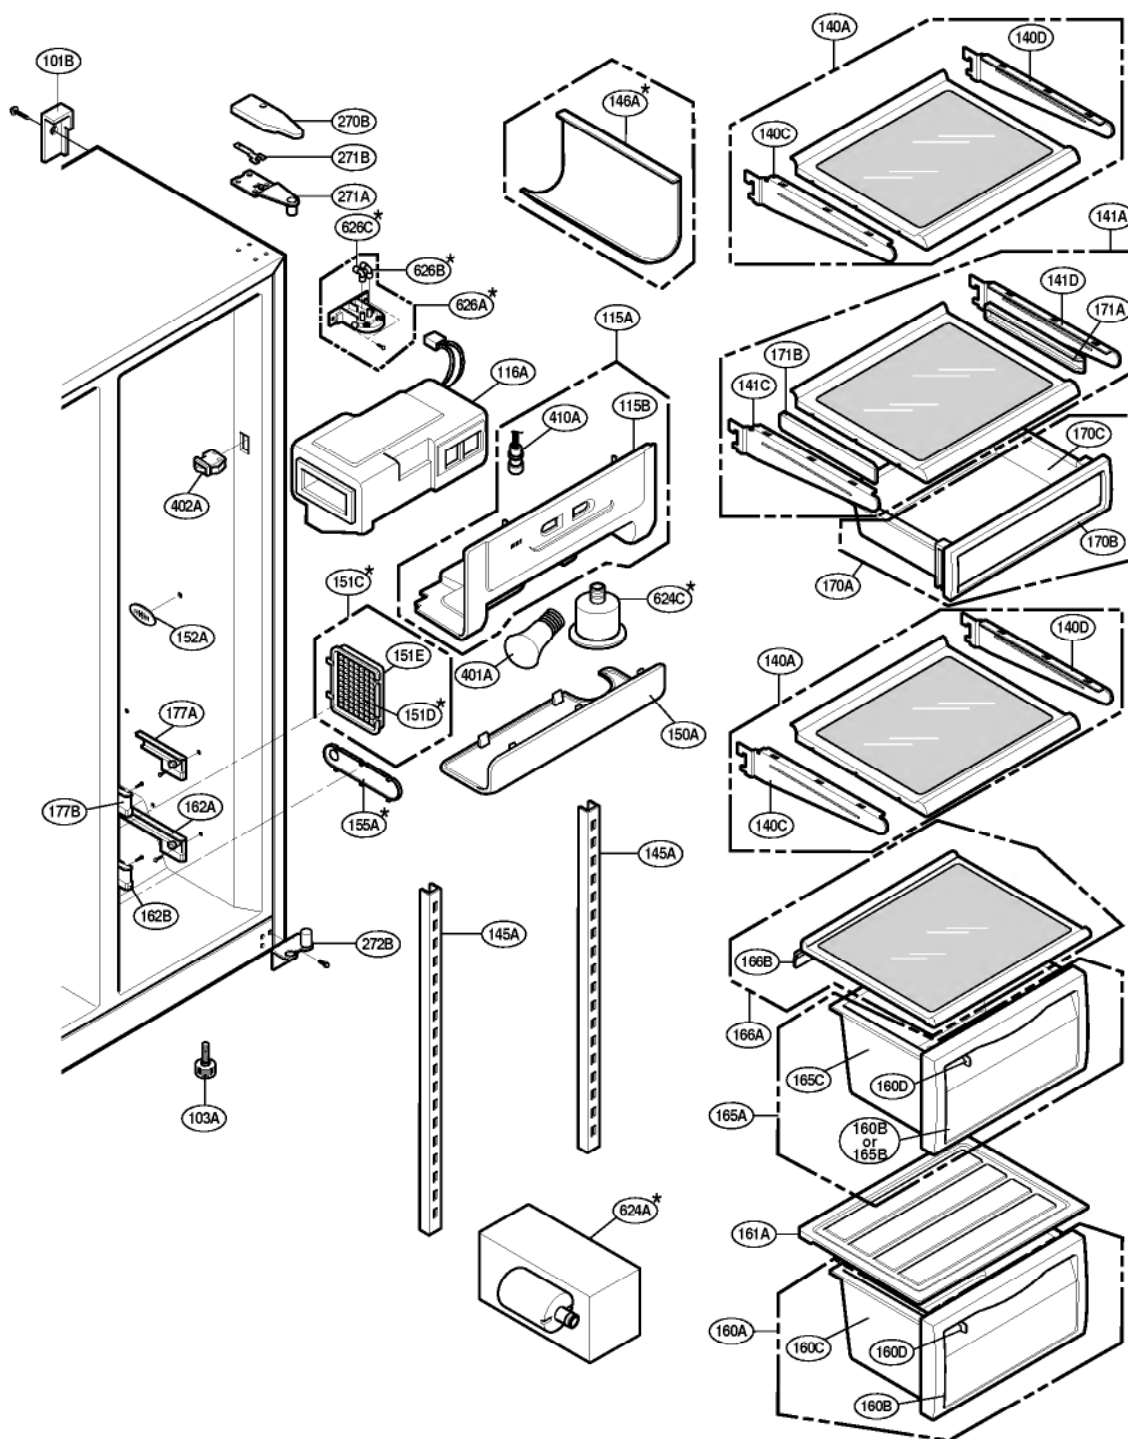

EXPLODED VIEW

FREEZER DOOR PART: GR-P247, GR-P207, GR-L247, GR-L207

EXPLODED VIEW

Ref No. : GR-L247, GR-L207, GR-B247, GR-B207

REFRIGERATOR DOOR PART

* : Optional part

EXPLODED VIEW

FREEZER COMPARTMENT

* : Optional part

EXPLODED VIEW

REFRIGERATOR COMPARTMENT

* : Optional part

EXPLODED VIEW

ICE & WATER PART

* : Optional part

EXPLODED VIEW

MACHINE COMPARTMENT

* : Optional part

EXPLODED VIEW

DISPENSER PART