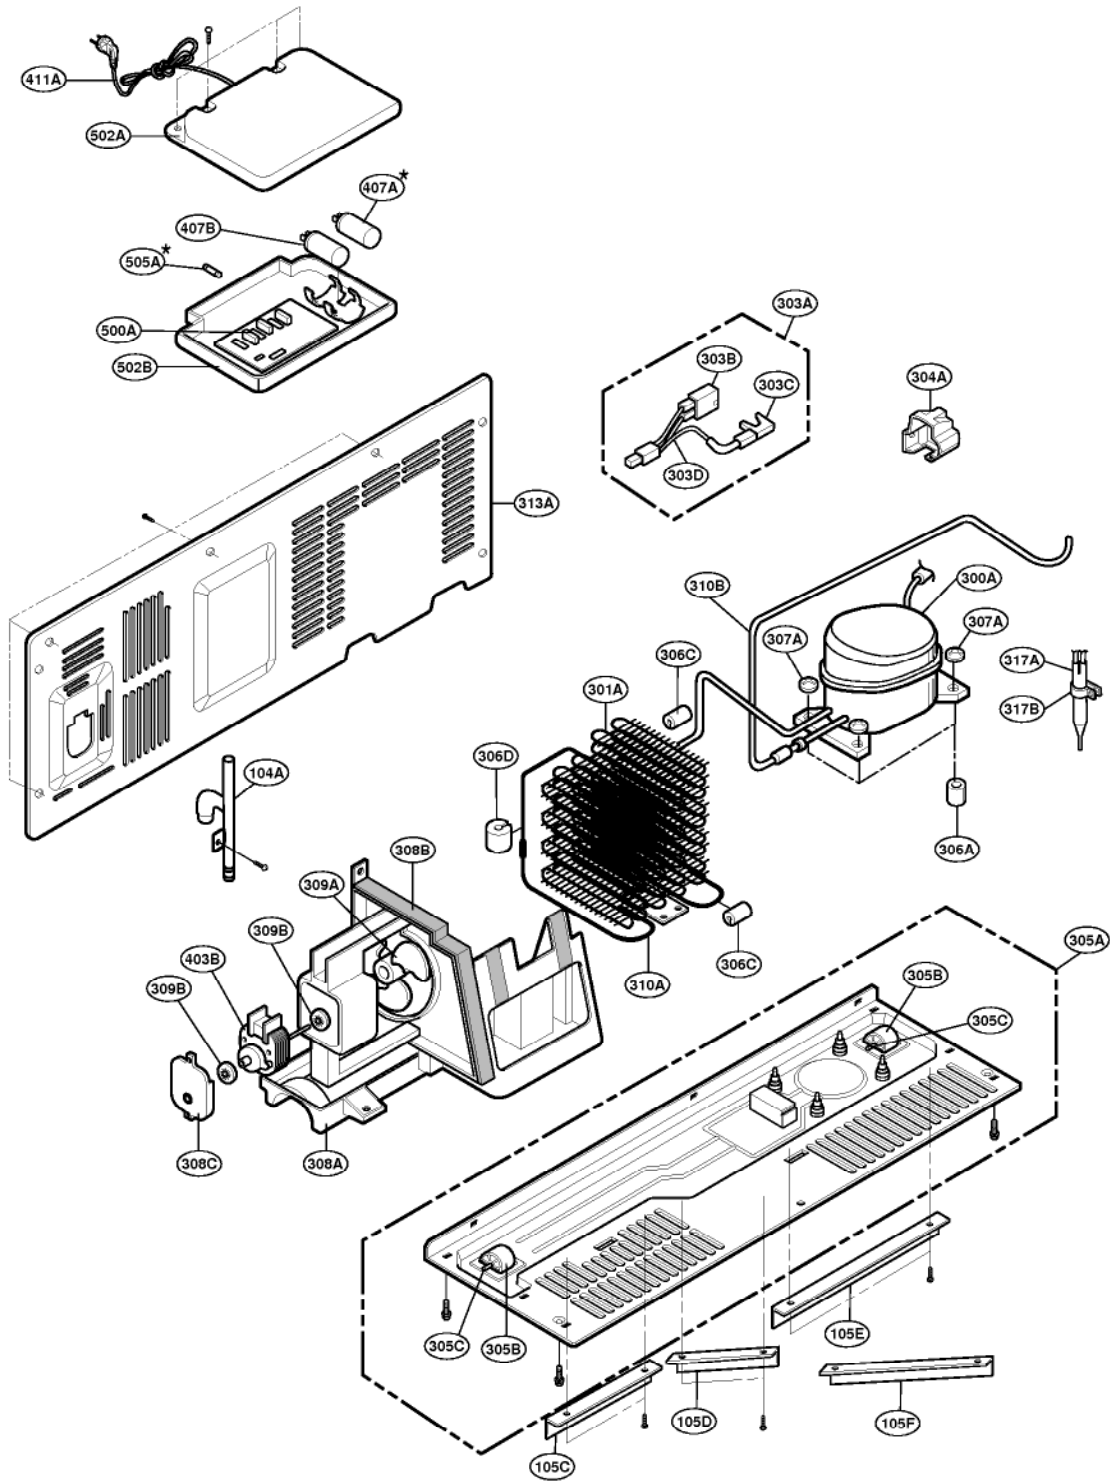

EXPLODED VIEW

FREEZER DOOR PART: GR-P247, GR-P207, GR-L247, GR-L207

EXPLODED VIEW

Ref No. : GR-L247, GR-L207, GR-B247, GR-B207

REFRIGERATOR DOOR PART

* : Optional part

EXPLODED VIEW

FREEZER COMPARTMENT

* : Optional part

EXPLODED VIEW

REFRIGERATOR COMPARTMENT

* : Optional part

EXPLODED VIEW

ICE & WATER PART

* : Optional part

EXPLODED VIEW

MACHINE COMPARTMENT

* : Optional part

EXPLODED VIEW

DISPENSER PART