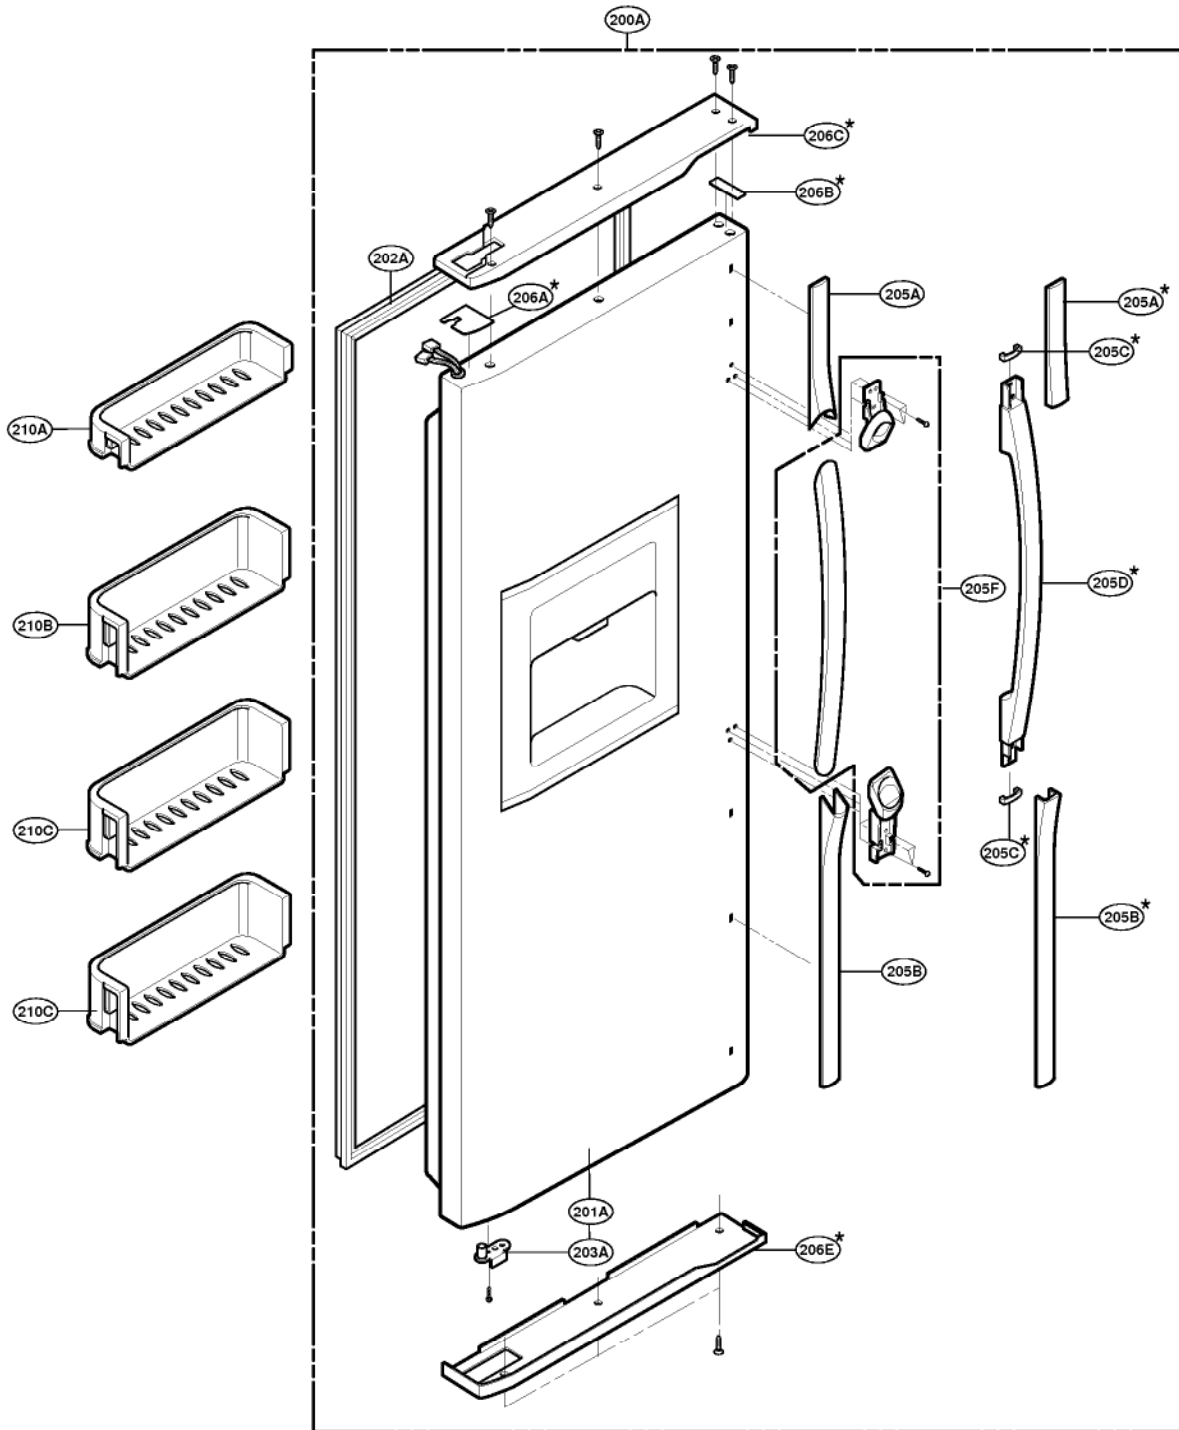

EXPLODED VIEW

FREEZER DOOR PART: GR-P247, GR-P207, GR-L247, GR-L207

EXPLODED VIEW

Ref No. : GR-L247, GR-L207, GR-B247, GR-B207

REFRIGERATOR DOOR PART

* : Optional part

EXPLODED VIEW

FREEZER COMPARTMENT

* : Optional part

EXPLODED VIEW

REFRIGERATOR COMPARTMENT

* : Optional part

EXPLODED VIEW

ICE & WATER PART

* : Optional part

EXPLODED VIEW

MACHINE COMPARTMENT

* : Optional part

EXPLODED VIEW

DISPENSER PART