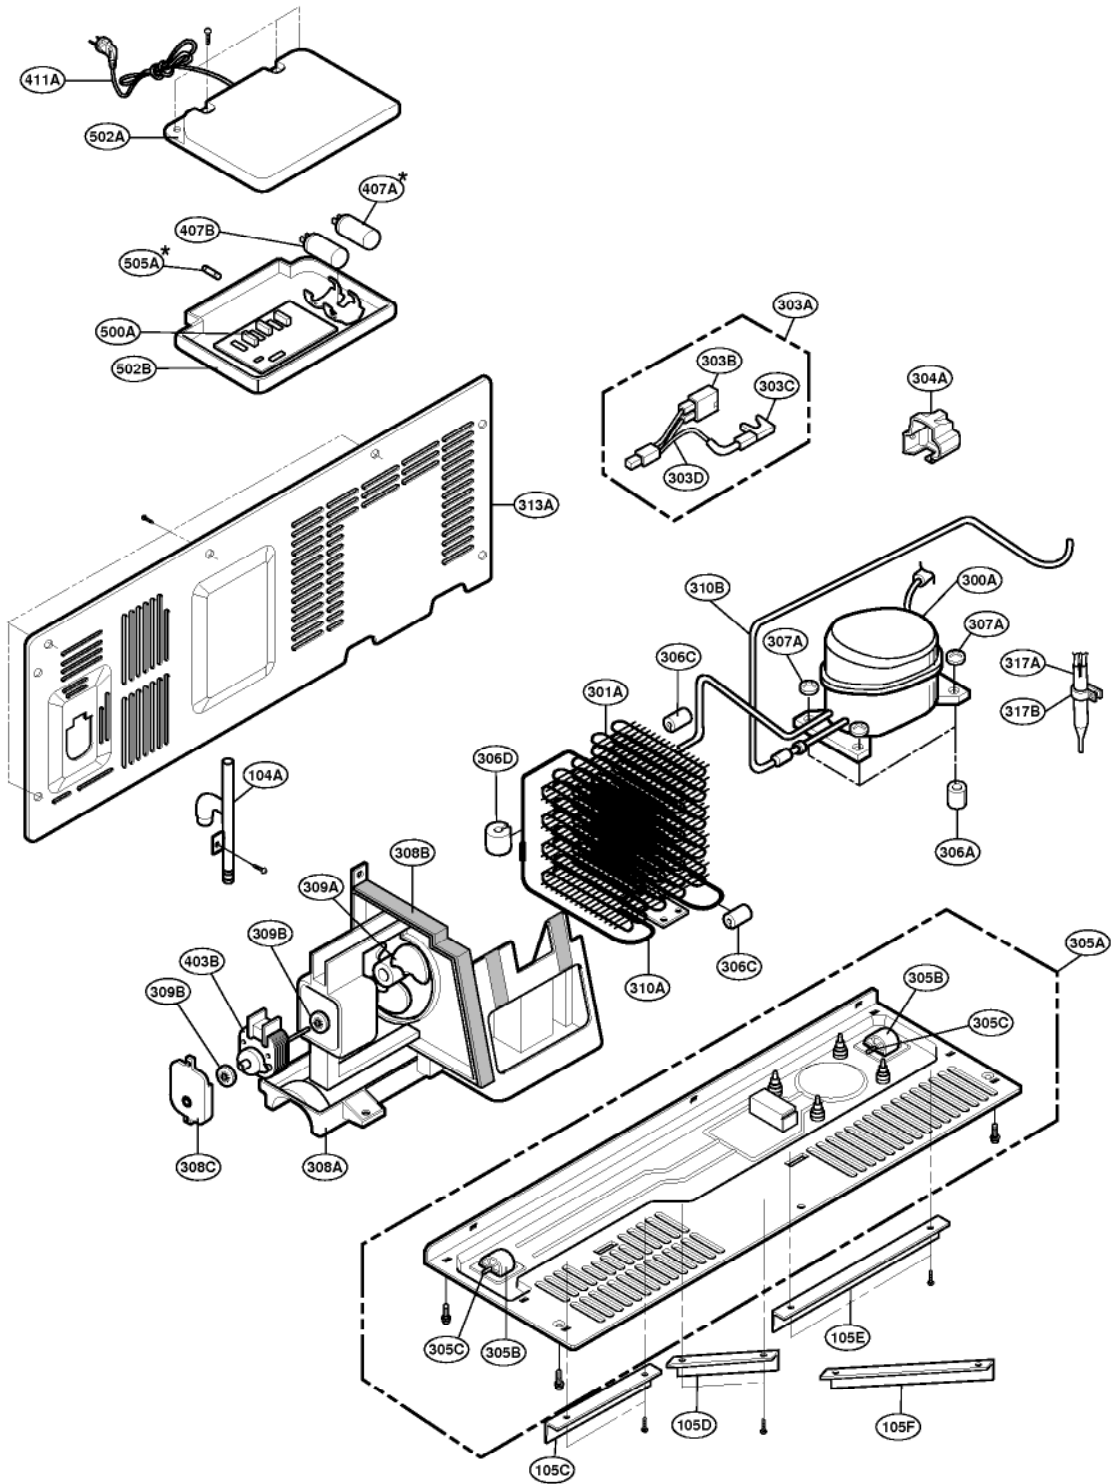

EXPLODED VIEW

FREEZER DOOR PART: GR-P247, GR-P207, GR-L247, GR-L207

EXPLODED VIEW

FREEZER DOOR PART: GR-C247, GR-C207, GR-B247, GR-B207, GR-B197

EXPLODED VIEW

Ref No. : GR-P247, GR-P207, GR-C247, GR-C207
REFRIGERATOR DOOR PART

* : Optional part

EXPLODED VIEW

Ref No. : GR-L247, GR-L207, GR-B247, GR-B207, GR-B197
REFRIGERATOR DOOR PART

* : Optional part

EXPLODED VIEW

FREEZER COMPARTMENT

* : Optional part

EXPLODED VIEW

REFRIGERATOR COMPARTMENT

* : Optional part

EXPLODED VIEW

ICE & WATER PART

* : Optional part

EXPLODED VIEW

MACHINE COMPARTMENT

* : Optional part

EXPLODED VIEW

DISPENSER PART