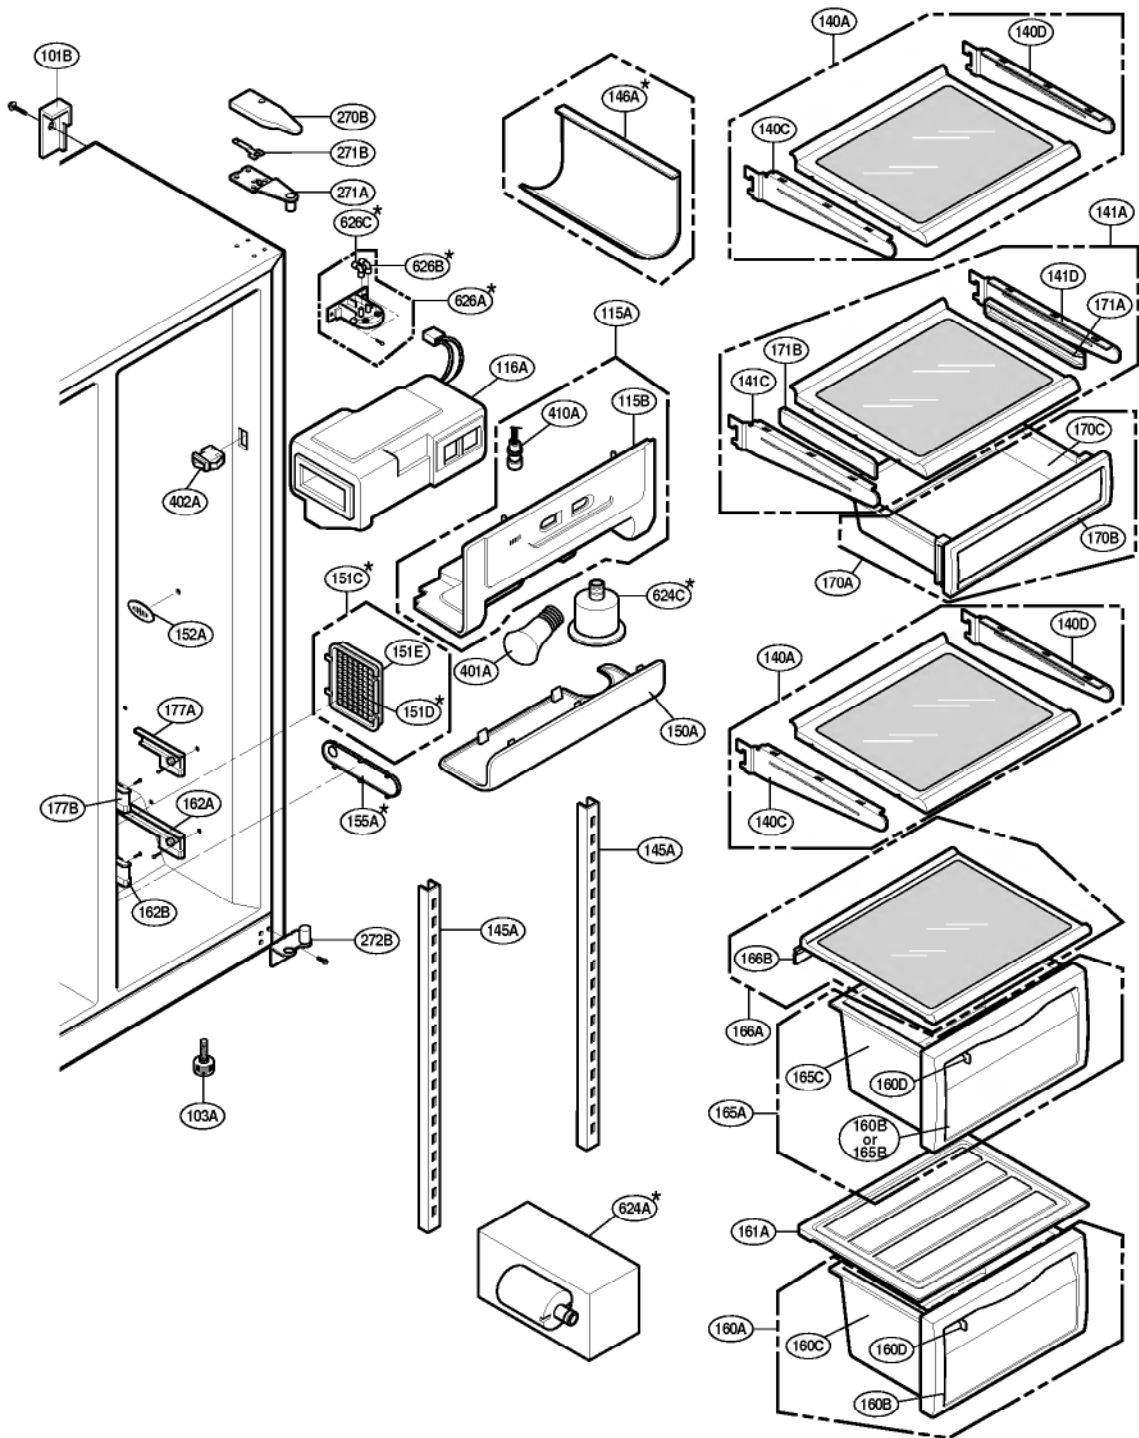

EXPLODED VIEW

FREEZER DOOR PART: GR-P247, GR-P207, GR-L247, GR-L207

EXPLODED VIEW

FREEZER DOOR PART: GR-C247, GR-C207, GR-B247, GR-B207, GR-B197

EXPLODED VIEW

Ref No. : GR-P247, GR-P207, GR-C247, GR-C207
REFRIGERATOR DOOR PART

* : Optional part

EXPLODED VIEW

Ref No. : GR-L247, GR-L207, GR-B247, GR-B207, GR-B197
REFRIGERATOR DOOR PART

* : Optional part

EXPLODED VIEW

FREEZER COMPARTMENT

* : Optional part

EXPLODED VIEW

REFRIGERATOR COMPARTMENT

* : Optional part

EXPLODED VIEW

ICE & WATER PART

* : Optional part

EXPLODED VIEW

MACHINE COMPARTMENT

* : Optional part

EXPLODED VIEW

DISPENSER PART