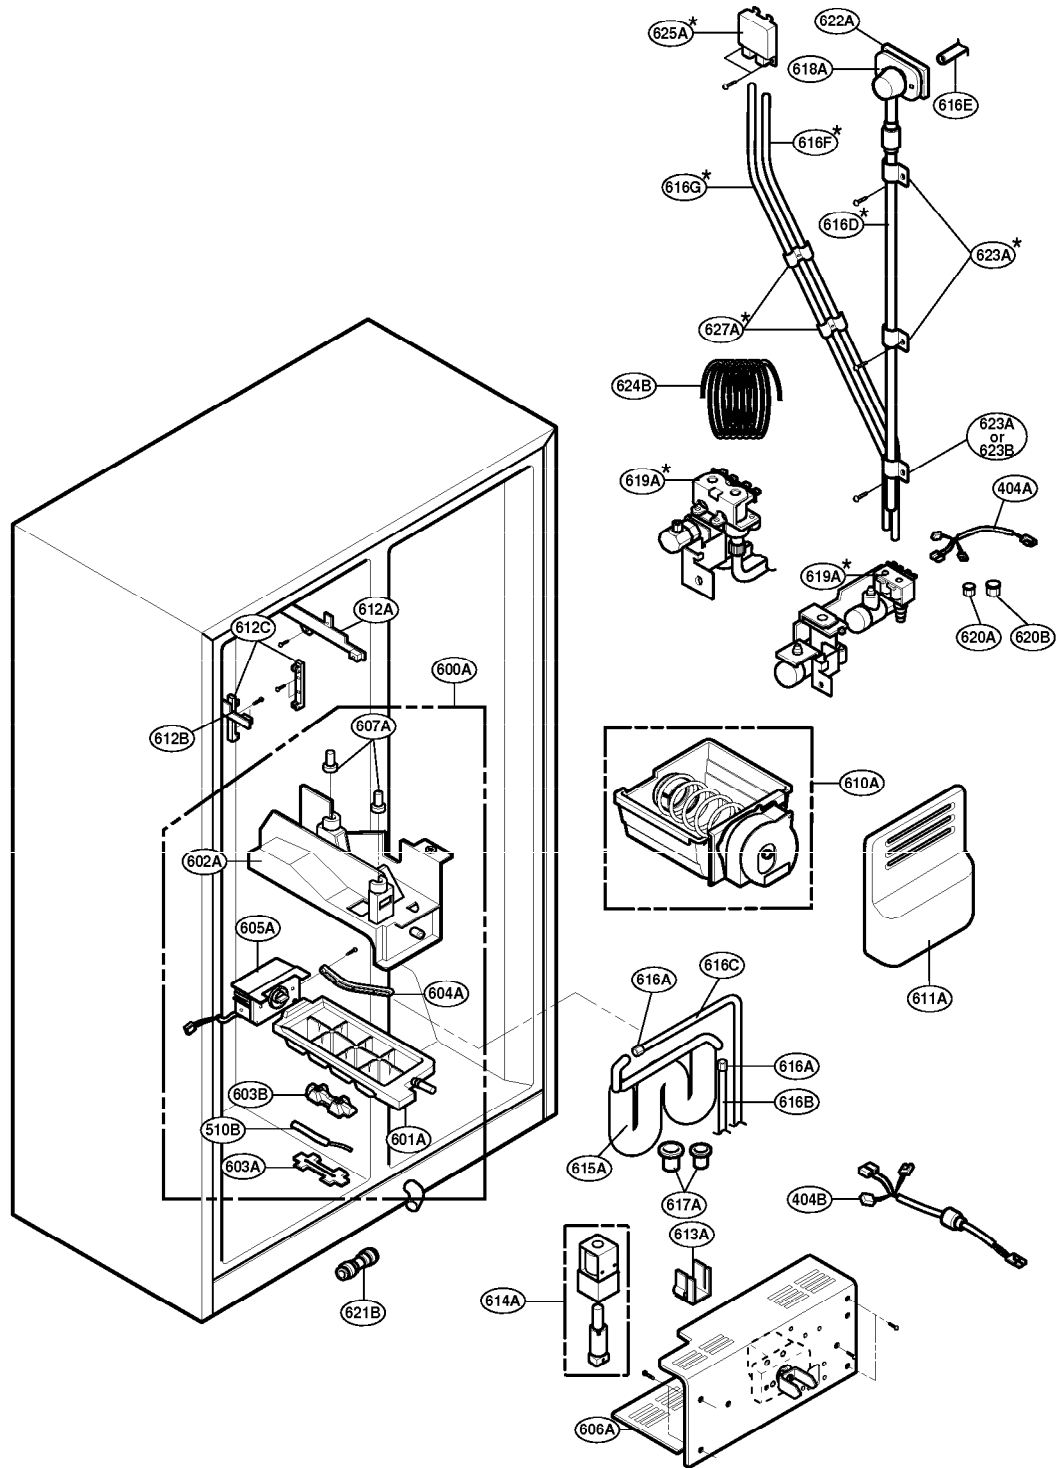

EXPLODED VIEW

FREEZER DOOR PART: GR-P247, GR-P207, GR-L247, GR-L207

EXPLODED VIEW

FREEZER DOOR PART: GR-C247, GR-C207, GR-B247, GR-B207, GR-B197

EXPLODED VIEW

Ref No. : GR-P247, GR-P207, GR-C247, GR-C207
REFRIGERATOR DOOR PART

* : Optional part

EXPLODED VIEW

Ref No. : GR-L247, GR-L207, GR-B247, GR-B207, GR-B197
REFRIGERATOR DOOR PART

* : Optional part

EXPLODED VIEW

FREEZER COMPARTMENT

* : Optional part

EXPLODED VIEW

REFRIGERATOR COMPARTMENT

* : Optional part

EXPLODED VIEW

ICE & WATER PART

* : Optional part

EXPLODED VIEW

MACHINE COMPARTMENT

* : Optional part

EXPLODED VIEW

DISPENSER PART