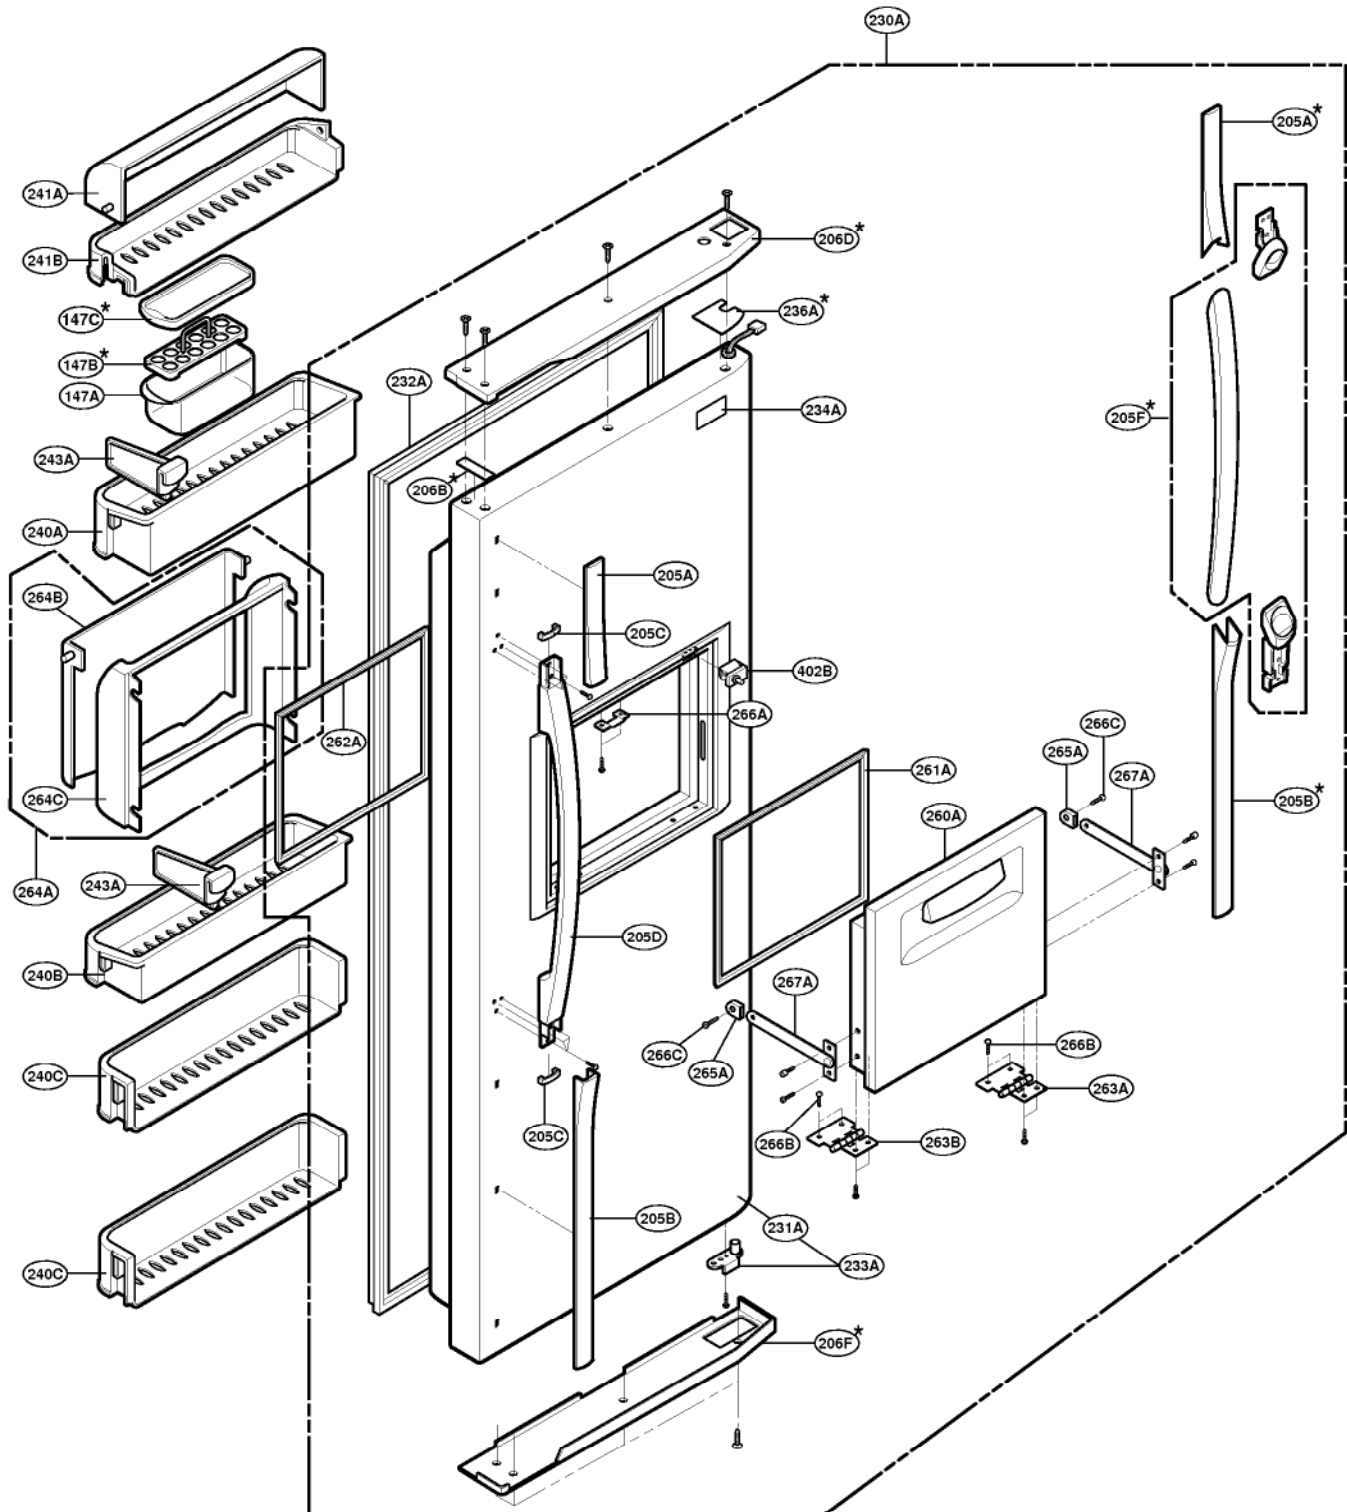

EXPLODED VIEW

FREEZER DOOR PART: GR-P247, GR-P207, GR-L247, GR-L207

EXPLODED VIEW

FREEZER DOOR PART: GR-C247, GR-C207, GR-B247, GR-B207, GR-B197

EXPLODED VIEW

Ref No. : GR-P247, GR-P207, GR-C247, GR-C207
REFRIGERATOR DOOR PART

* : Optional part

EXPLODED VIEW

Ref No. : GR-L247, GR-L207, GR-B247, GR-B207, GR-B197
REFRIGERATOR DOOR PART

* : Optional part

EXPLODED VIEW

FREEZER COMPARTMENT

* : Optional part

EXPLODED VIEW

REFRIGERATOR COMPARTMENT

* : Optional part

EXPLODED VIEW

ICE & WATER PART

* : Optional part

EXPLODED VIEW

MACHINE COMPARTMENT

* : Optional part

EXPLODED VIEW

DISPENSER PART