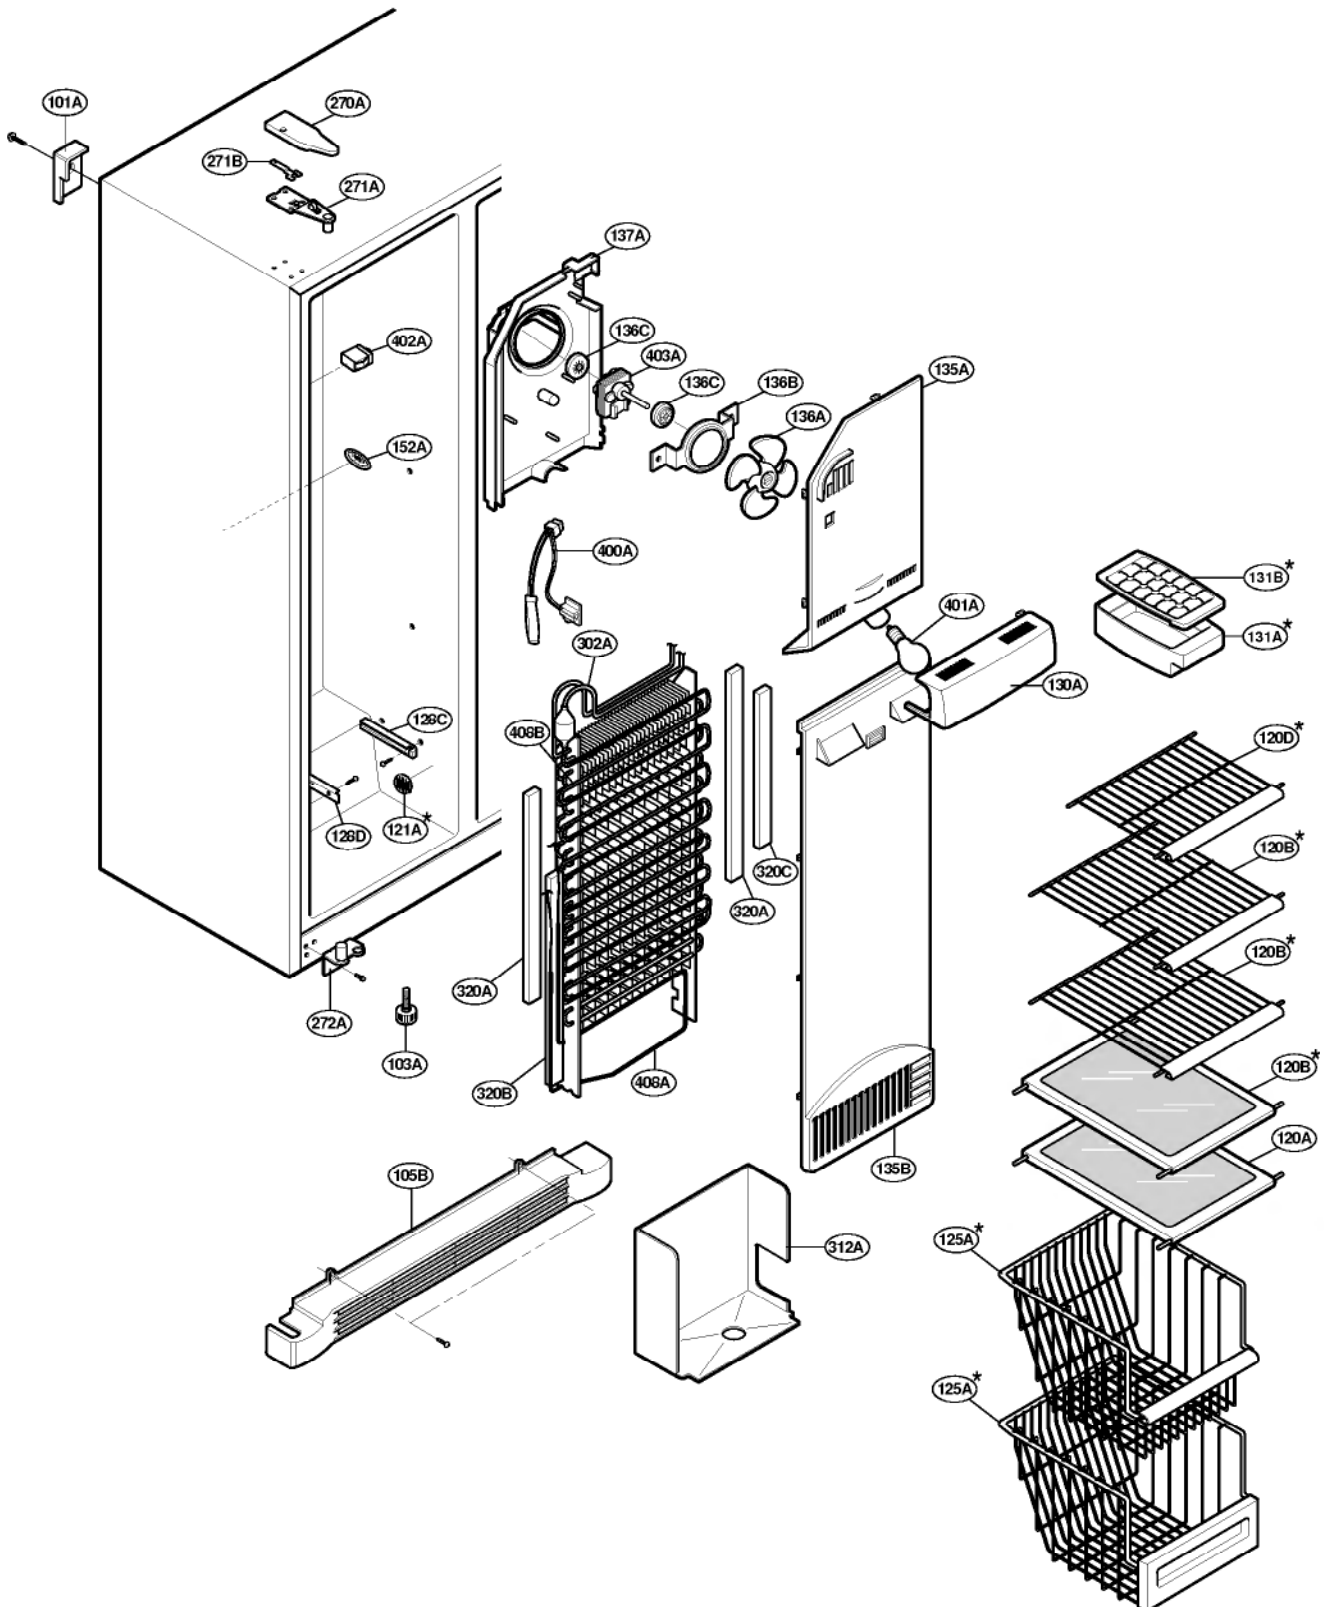

EXPLODED VIEW

FREEZER DOOR PART: GR-P247, GR-P207, GR-L247, GR-L207

EXPLODED VIEW

FREEZER DOOR PART: GR-C247, GR-C207, GR-B247, GR-B207, GR-B197

EXPLODED VIEW

Ref No. : GR-P247, GR-P207, GR-C247, GR-C207
REFRIGERATOR DOOR PART

* : Optional part

EXPLODED VIEW

Ref No. : GR-L247, GR-L207, GR-B247, GR-B207, GR-B197
REFRIGERATOR DOOR PART

* : Optional part

EXPLODED VIEW

FREEZER COMPARTMENT

* : Optional part

EXPLODED VIEW

REFRIGERATOR COMPARTMENT

* : Optional part

EXPLODED VIEW

ICE & WATER PART

* : Optional part

EXPLODED VIEW

MACHINE COMPARTMENT

* : Optional part

EXPLODED VIEW

DISPENSER PART