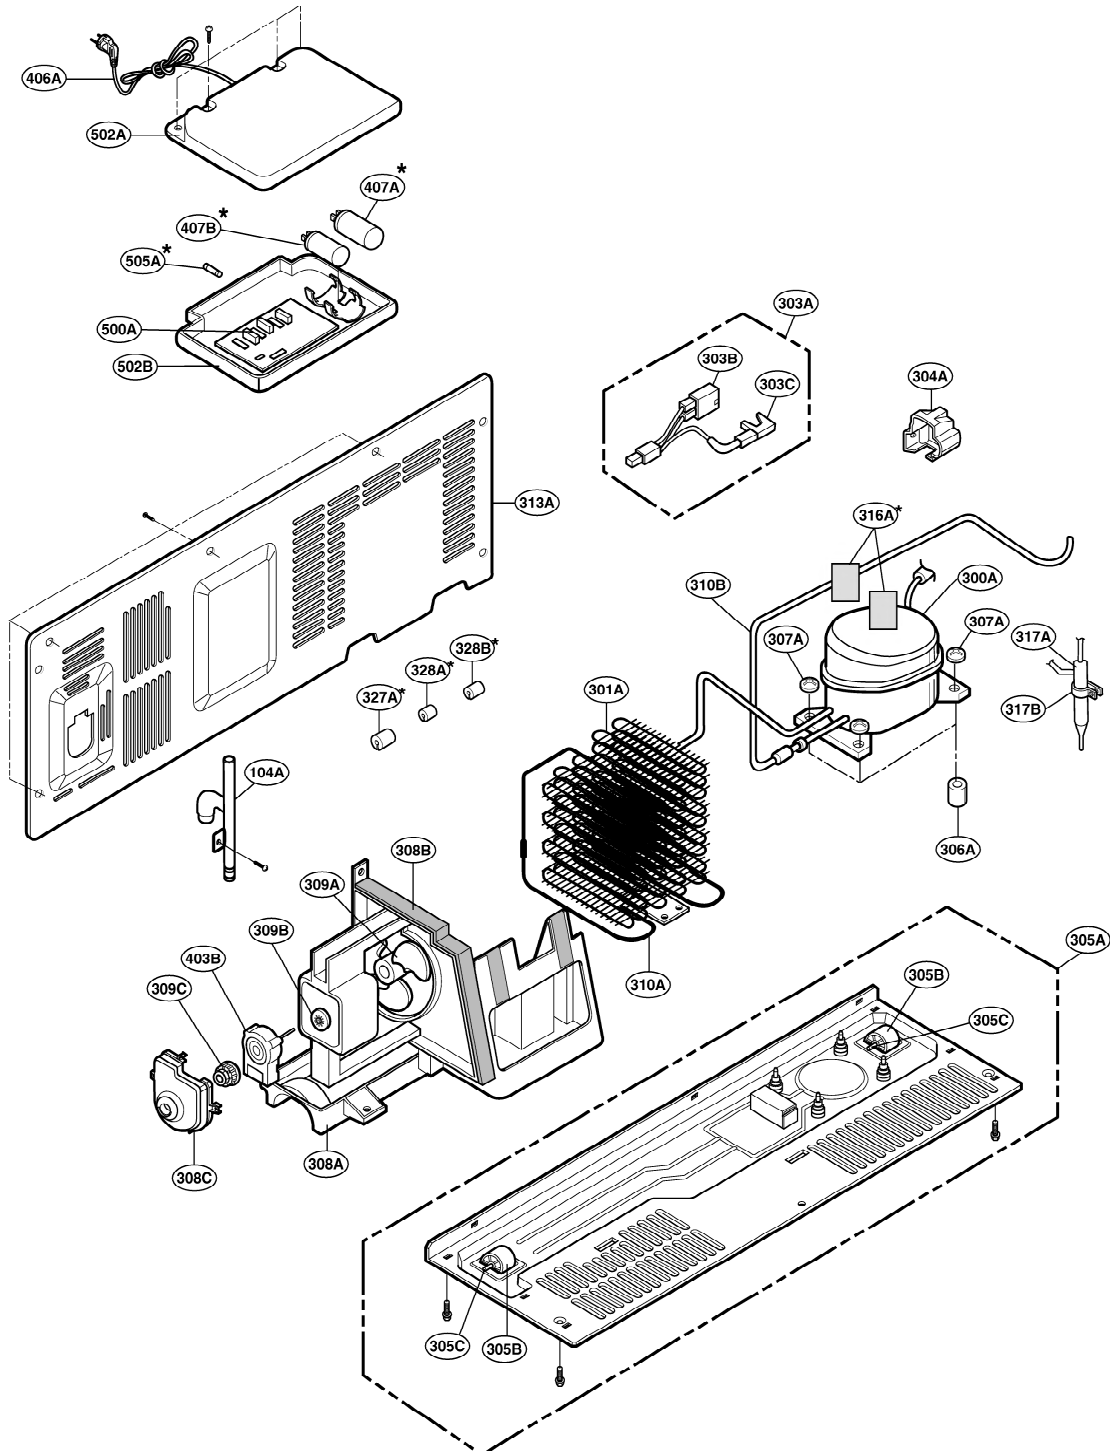

EXPLODED VIEW

FREEZER DOOR PART: GR-P197, GR-L197, GR-P207, GR-L207

* : Optional part

EXPLODED VIEW

Ref No. : GR-P197, GR-C197, GR-P207, GR-C207
 REFRIGERATOR DOOR PART

* : Optional part

EXPLODED VIEW

FREEZER COMPARTMENT

* : Optional part

EXPLODED VIEW

REFRIGERATOR COMPARTMENT

* : Optional part

EXPLODED VIEW

ICE & WATER PART

* : Optional part

EXPLODED VIEW

MACHINE COMPARTMENT

* : Optional part

EXPLODED VIEW

DISPENSER PART