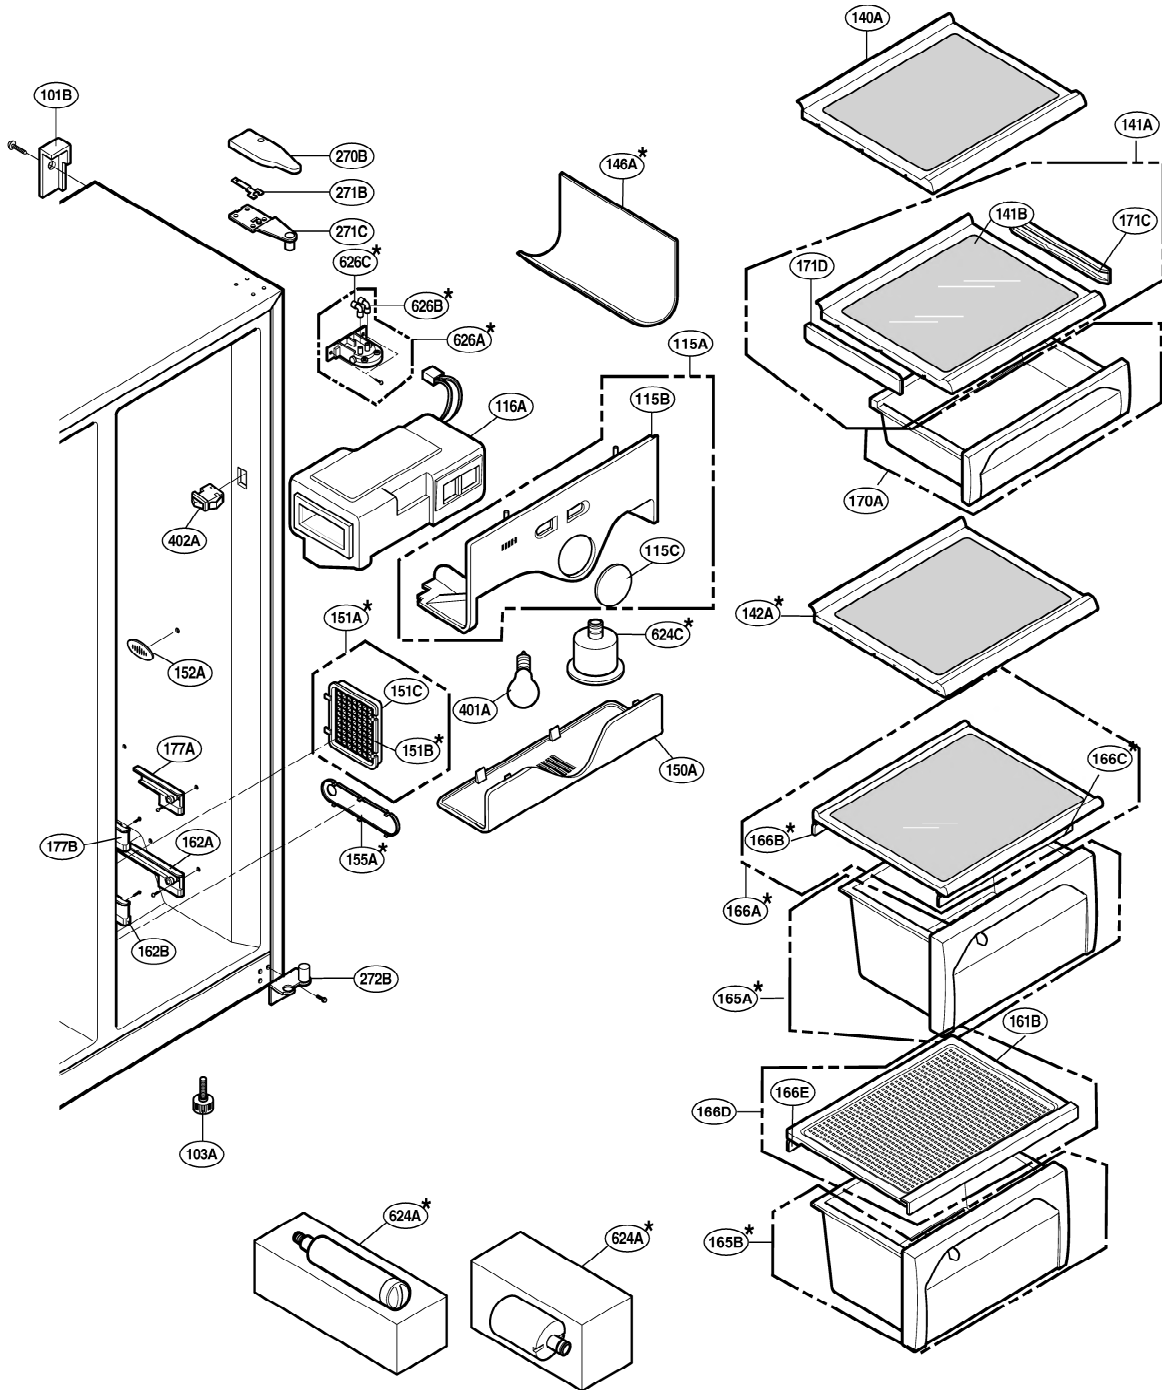

EXPLODED VIEW

FREEZER DOOR PART: GR-P197, GR-L197, GR-P207, GR-L207

* : Optional part

EXPLODED VIEW

Ref No. : GR-P197, GR-C197, GR-P207, GR-C207
 REFRIGERATOR DOOR PART

* : Optional part

EXPLODED VIEW

FREEZER COMPARTMENT

* : Optional part

EXPLODED VIEW

REFRIGERATOR COMPARTMENT

* : Optional part

EXPLODED VIEW

ICE & WATER PART

* : Optional part

EXPLODED VIEW

MACHINE COMPARTMENT

* : Optional part

EXPLODED VIEW

DISPENSER PART