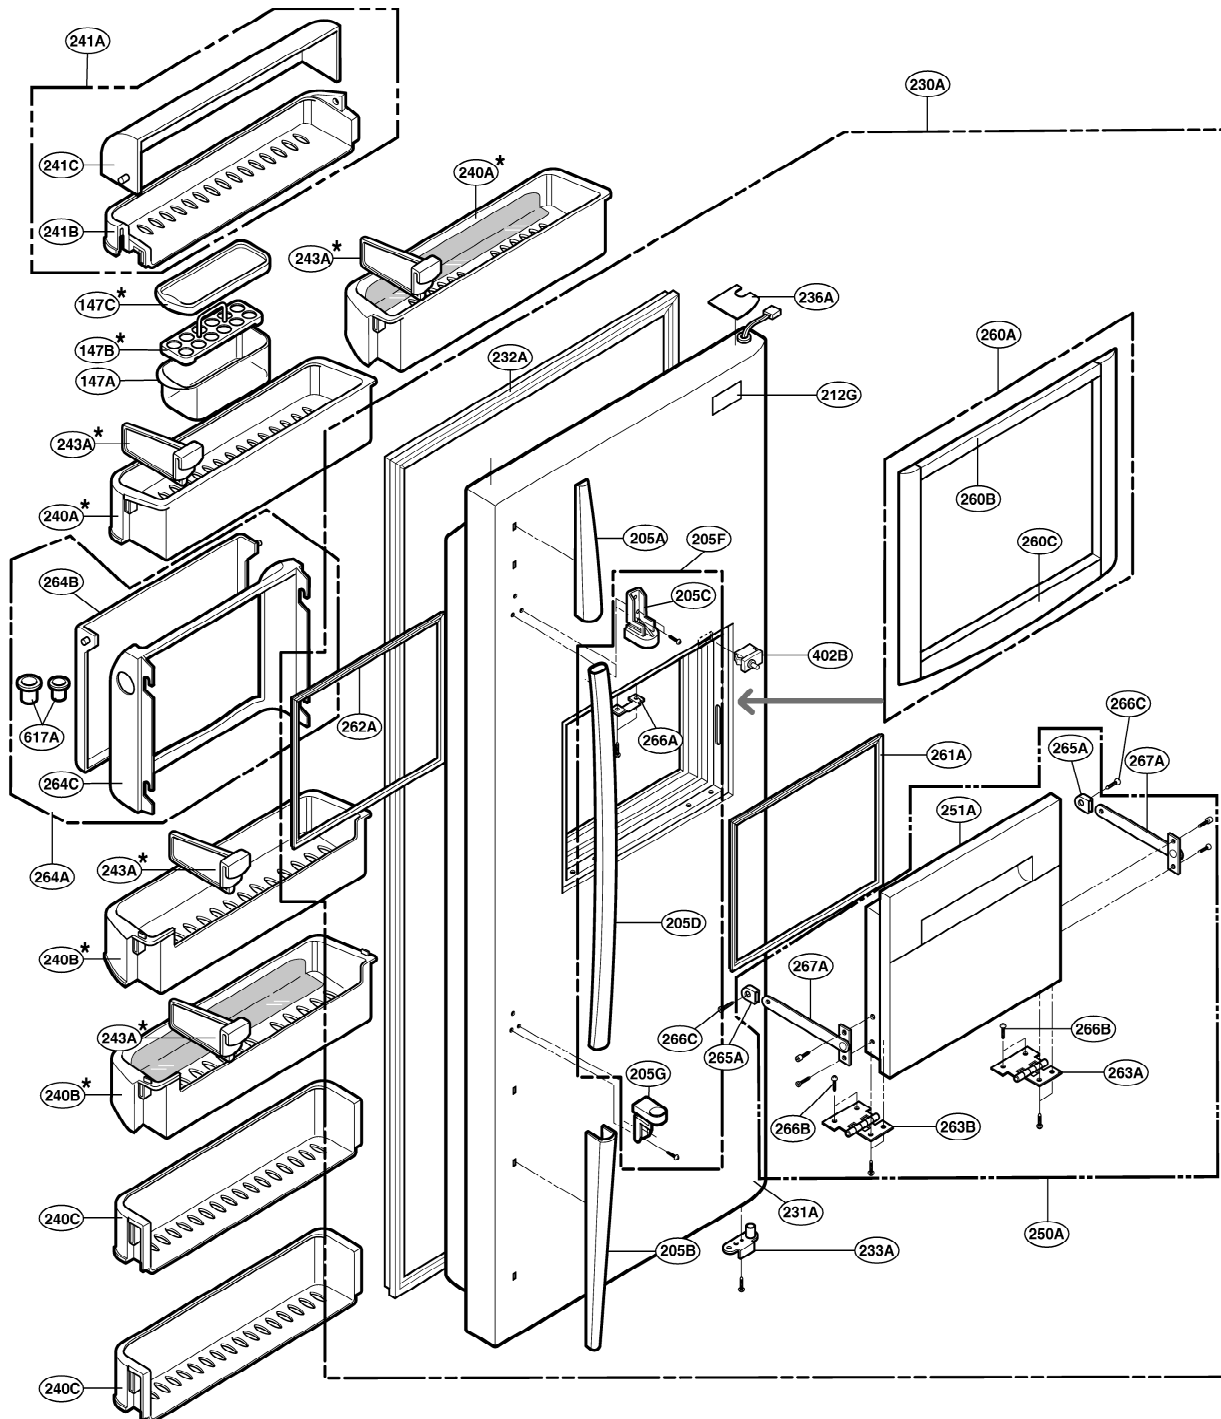

EXPLODED VIEW

FREEZER DOOR PART: GR-P197, GR-L197, GR-P207, GR-L207

* : Optional part

EXPLODED VIEW

Ref No. : GR-P197, GR-C197, GR-P207, GR-C207
 REFRIGERATOR DOOR PART

* : Optional part

EXPLODED VIEW

FREEZER COMPARTMENT

* : Optional part

EXPLODED VIEW

REFRIGERATOR COMPARTMENT

* : Optional part

EXPLODED VIEW

ICE & WATER PART

* : Optional part

EXPLODED VIEW

MACHINE COMPARTMENT

* : Optional part

EXPLODED VIEW

DISPENSER PART