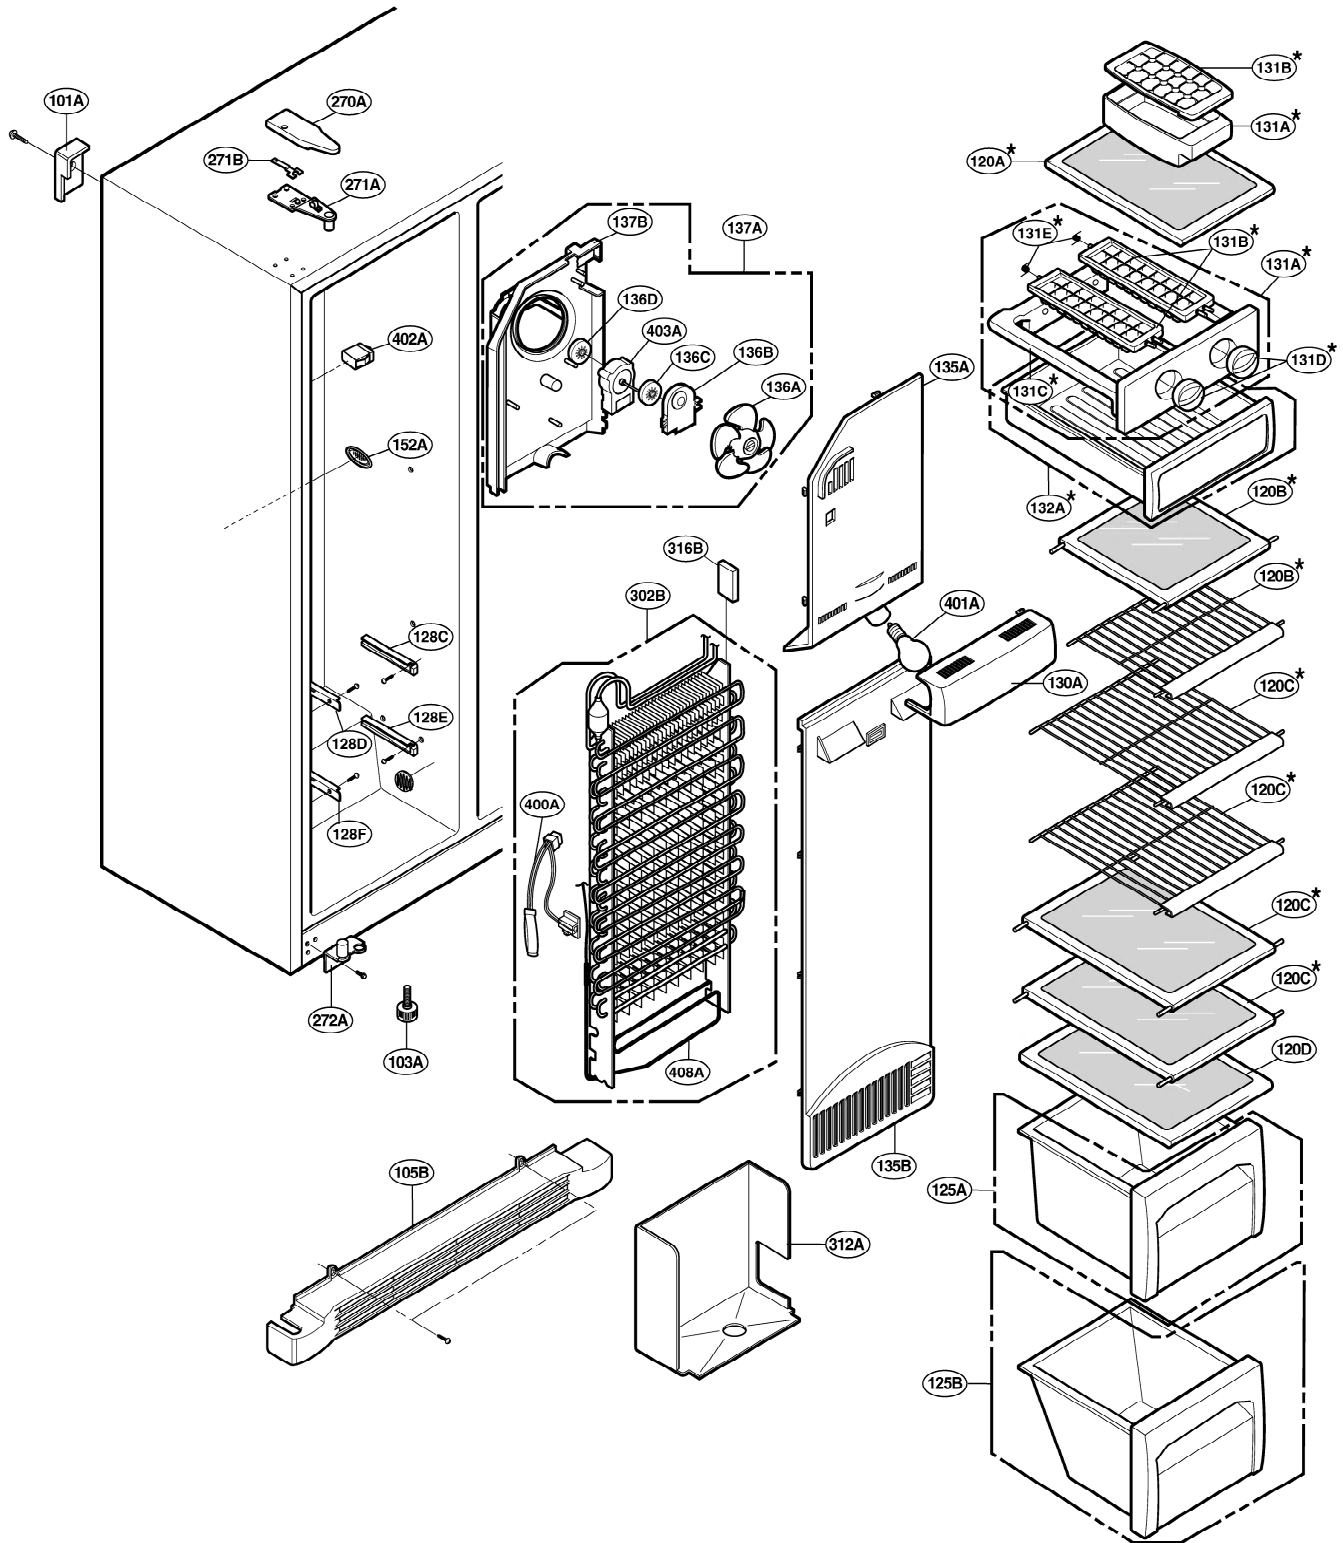

EXPLODED VIEW

FREEZER DOOR PART: GR-P197, GR-L197, GR-P207, GR-L207

* : Optional part

EXPLODED VIEW

Ref No. : GR-P197, GR-C197, GR-P207, GR-C207
 REFRIGERATOR DOOR PART

* : Optional part

EXPLODED VIEW

FREEZER COMPARTMENT

* : Optional part

EXPLODED VIEW

REFRIGERATOR COMPARTMENT

* : Optional part

EXPLODED VIEW

ICE & WATER PART

* : Optional part

EXPLODED VIEW

MACHINE COMPARTMENT

* : Optional part

EXPLODED VIEW

DISPENSER PART