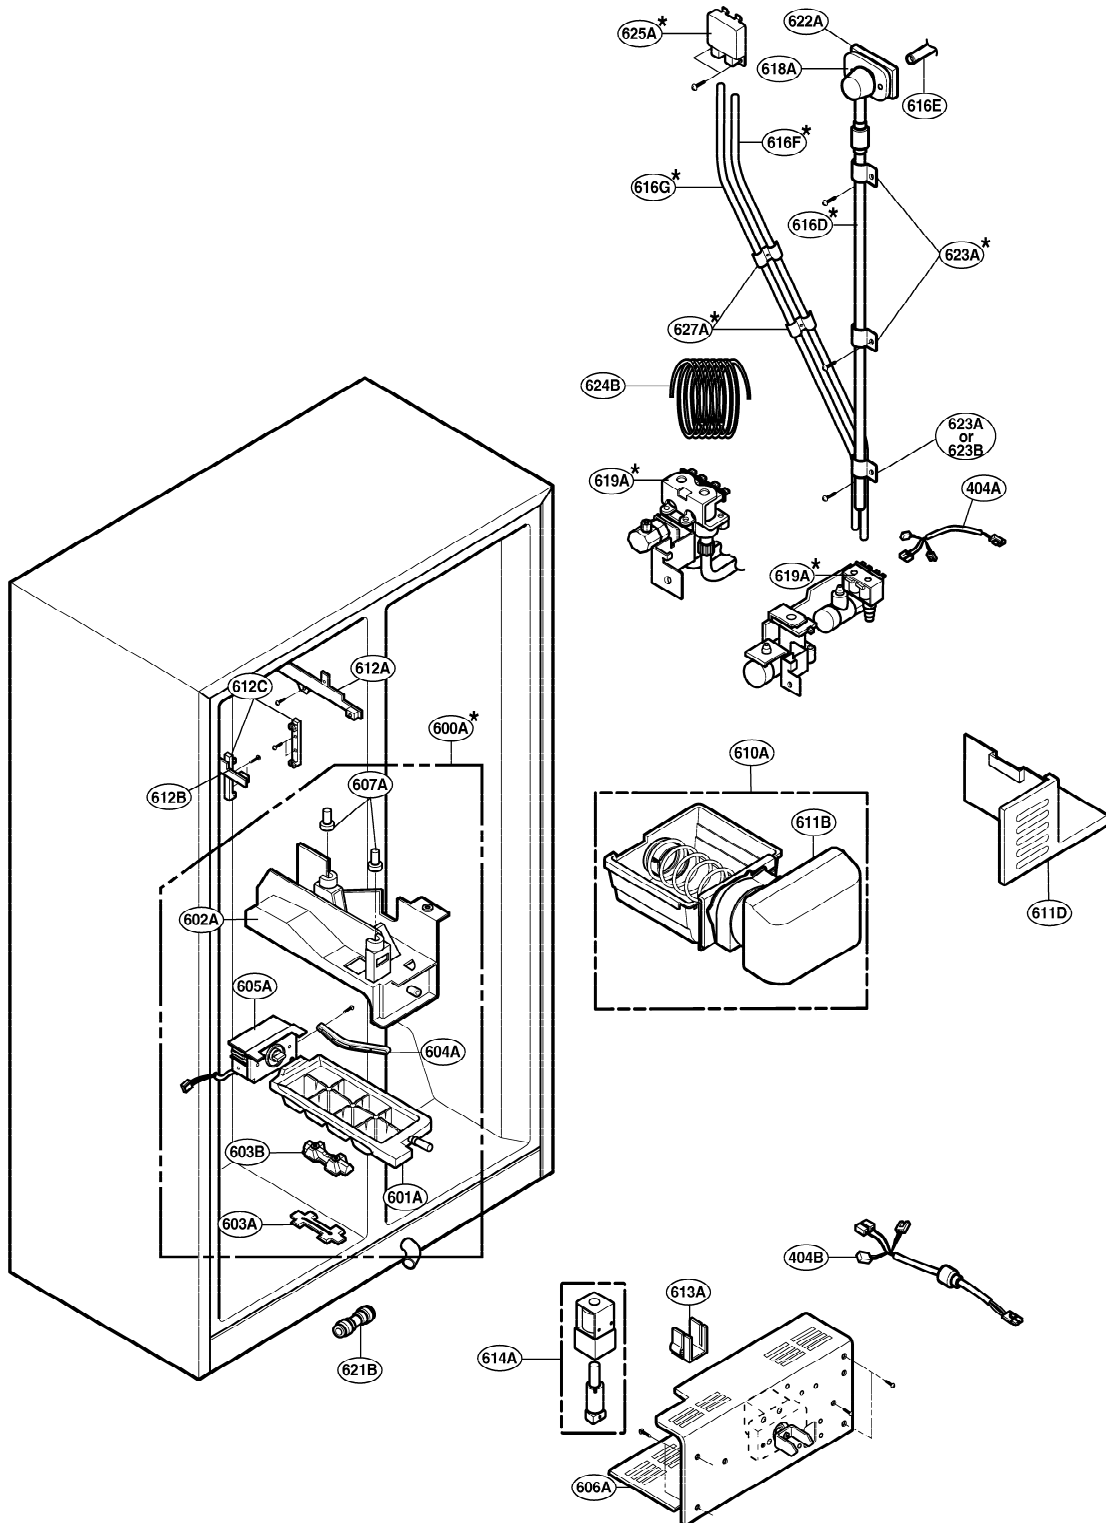

EXPLODED VIEW

FREEZER DOOR PART: GR-P197, GR-L197, GR-P207, GR-L207

* : Optional part

EXPLODED VIEW

Ref No. : GR-P197, GR-C197, GR-P207, GR-C207
 REFRIGERATOR DOOR PART

* : Optional part

EXPLODED VIEW

FREEZER COMPARTMENT

* : Optional part

EXPLODED VIEW

REFRIGERATOR COMPARTMENT

* : Optional part

EXPLODED VIEW

ICE & WATER PART

* : Optional part

EXPLODED VIEW

MACHINE COMPARTMENT

* : Optional part

EXPLODED VIEW

DISPENSER PART