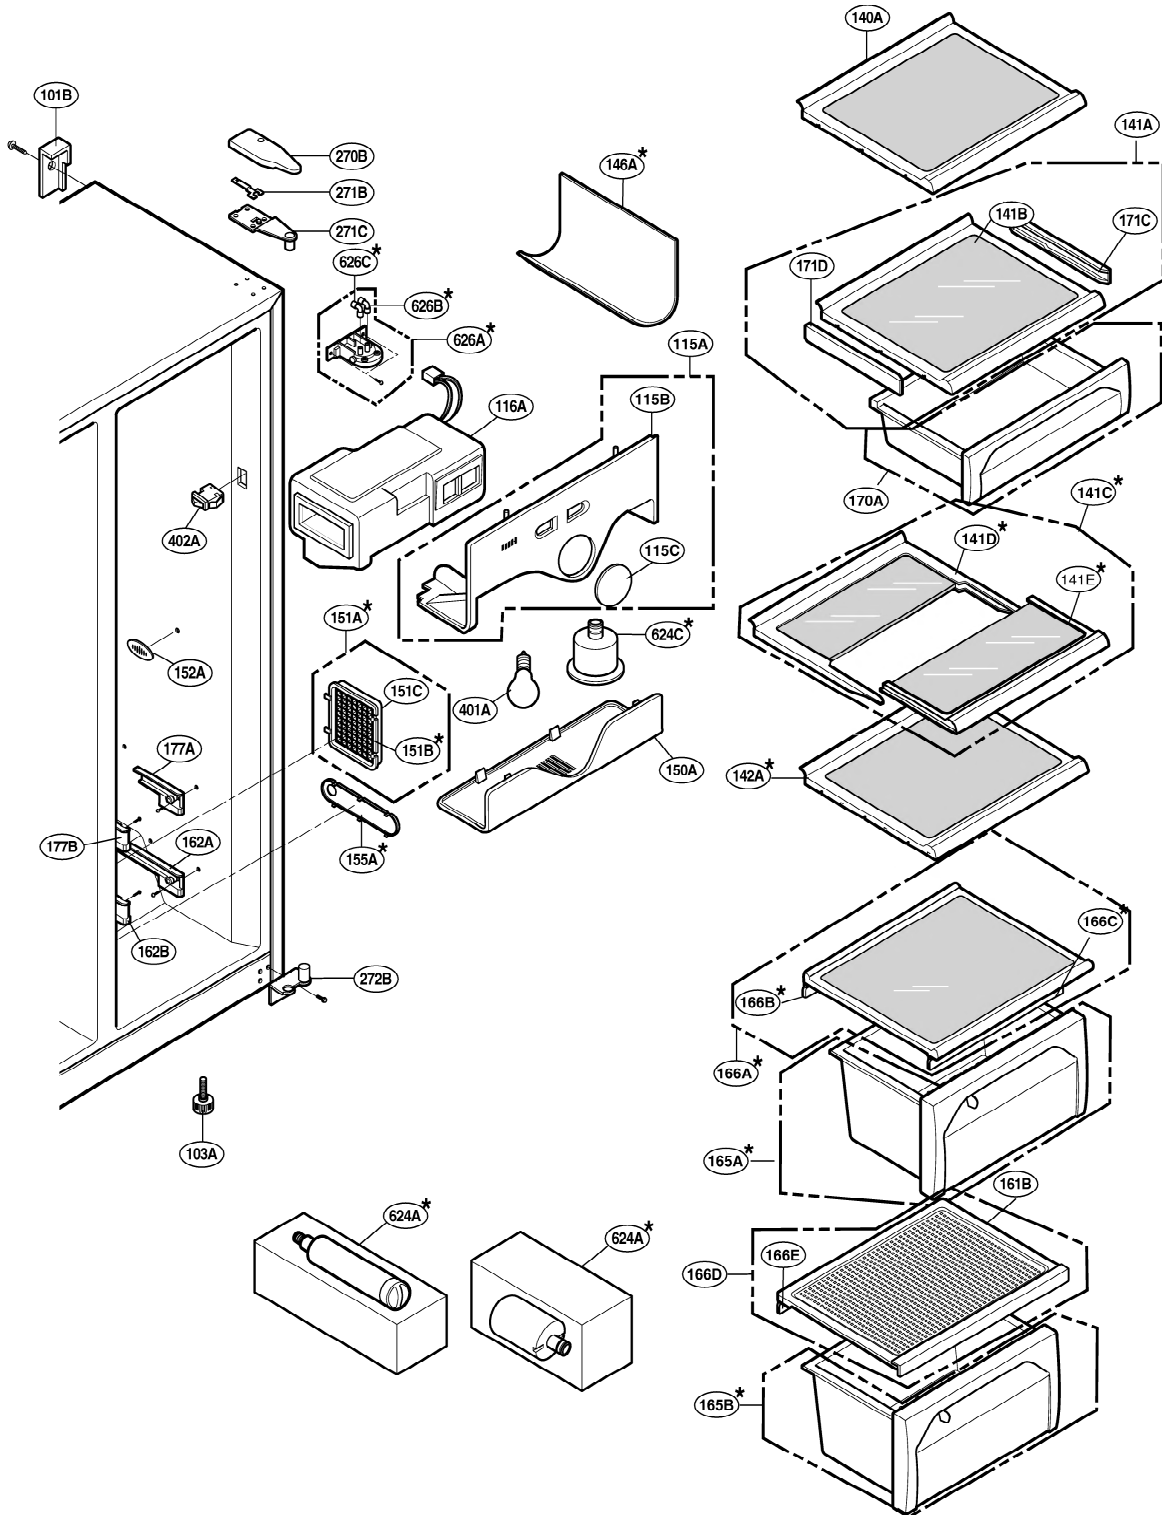

EXPLODED VIEW

FREEZER DOOR PART: GR-P197, GR-L197, GR-P207, GR-L207

* : Optional part

EXPLODED VIEW

Ref No. : GR-L197, GR-B197, GR-L207, GR-B207
REFRIGERATOR DOOR PART

* : Optional part

EXPLODED VIEW

FREEZER COMPARTMENT

* : Optional part

EXPLODED VIEW

REFRIGERATOR COMPARTMENT

* : Optional part

EXPLODED VIEW

ICE & WATER PART

* : Optional part

EXPLODED VIEW

MACHINE COMPARTMENT

* : Optional part

EXPLODED VIEW

DISPENSER PART