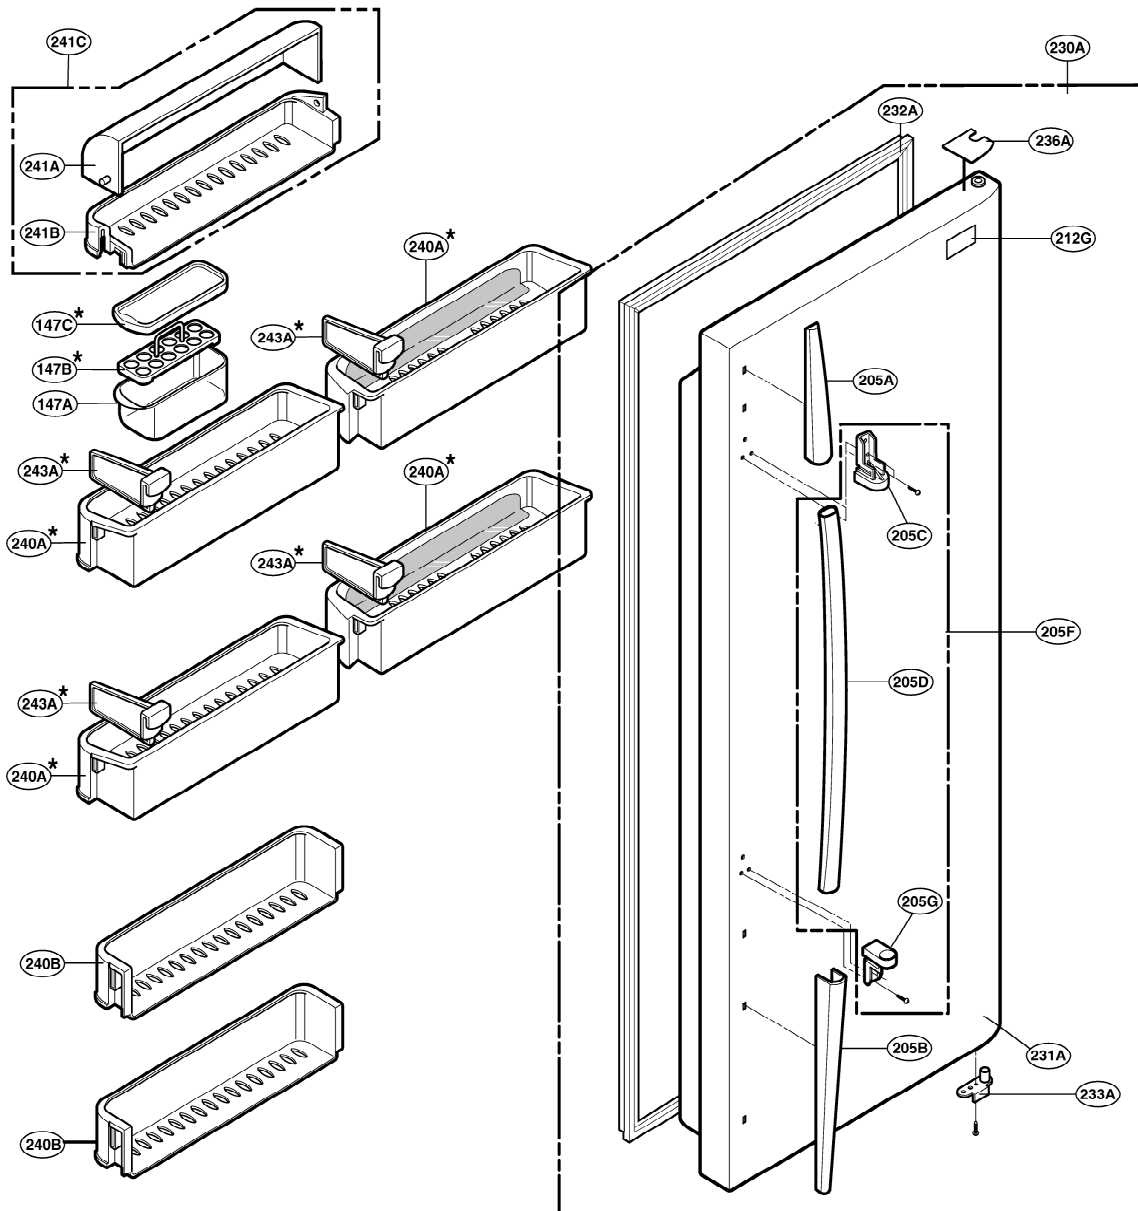

EXPLODED VIEW

FREEZER DOOR PART: GR-P197, GR-L197, GR-P207, GR-L207

* : Optional part

EXPLODED VIEW

Ref No. : GR-L197, GR-B197, GR-L207, GR-B207
REFRIGERATOR DOOR PART

* : Optional part

EXPLODED VIEW

FREEZER COMPARTMENT

* : Optional part

EXPLODED VIEW

REFRIGERATOR COMPARTMENT

* : Optional part

EXPLODED VIEW

ICE & WATER PART

* : Optional part

EXPLODED VIEW

MACHINE COMPARTMENT

* : Optional part

EXPLODED VIEW

DISPENSER PART