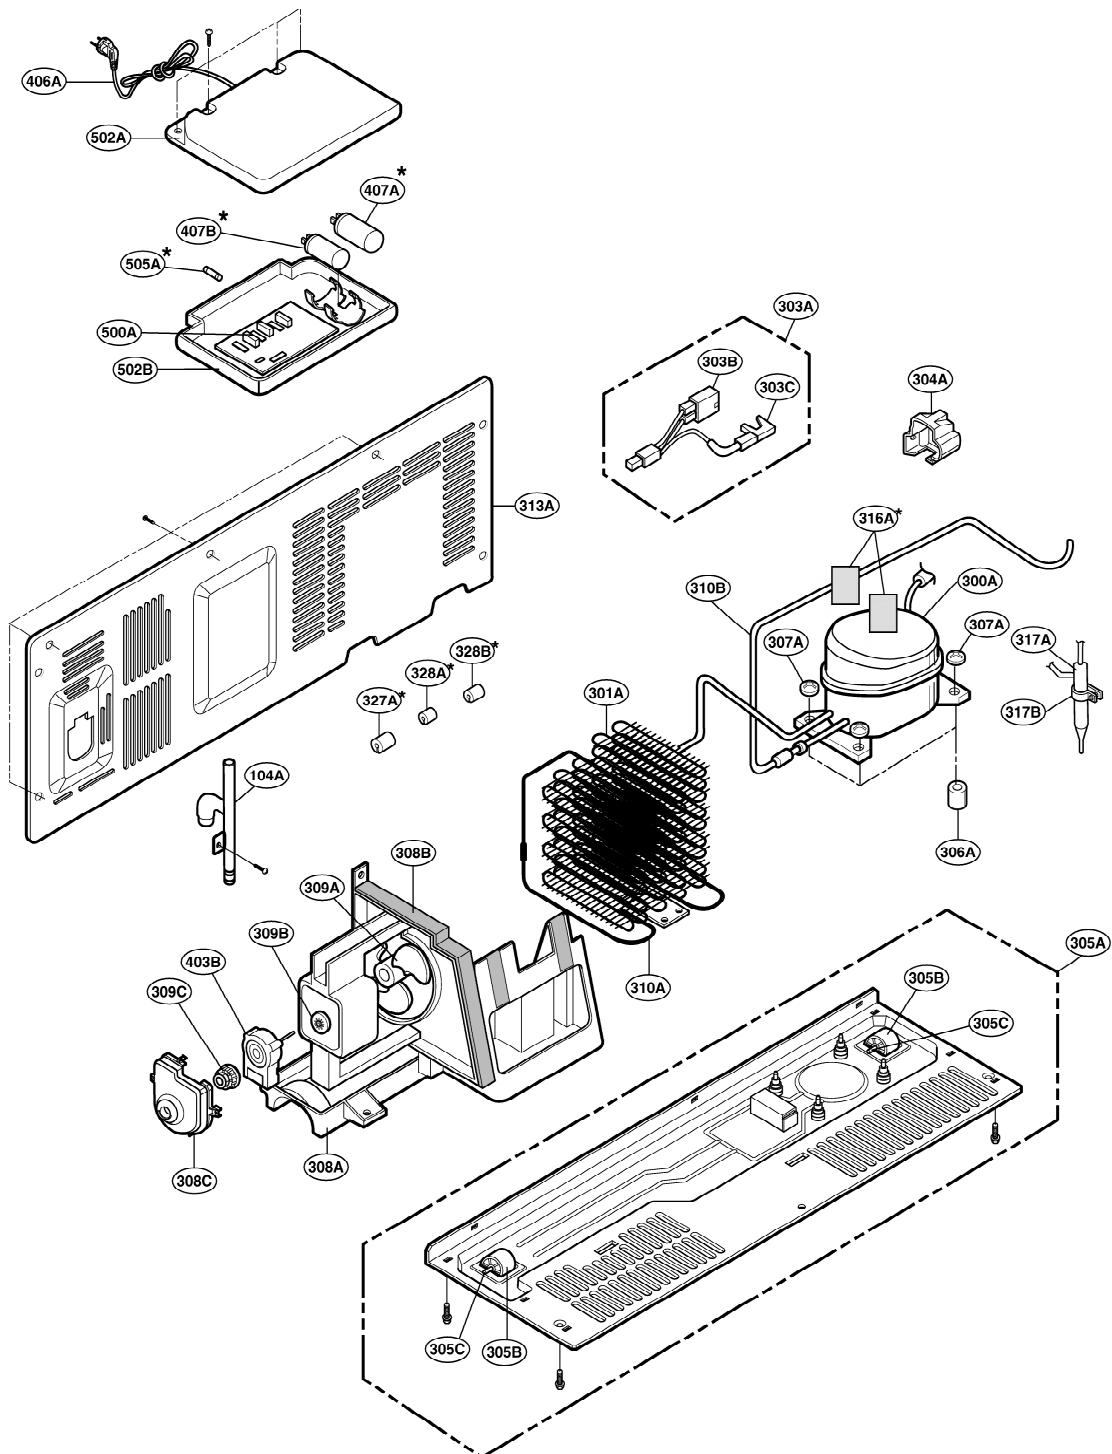

EXPLODED VIEW

FREEZER DOOR PART: GR-P197, GR-L197, GR-P207, GR-L207

* : Optional part

EXPLODED VIEW

Ref No. : GR-L197, GR-B197, GR-L207, GR-B207
REFRIGERATOR DOOR PART

* : Optional part

EXPLODED VIEW

FREEZER COMPARTMENT

* : Optional part

EXPLODED VIEW

REFRIGERATOR COMPARTMENT

* : Optional part

EXPLODED VIEW

ICE & WATER PART

* : Optional part

EXPLODED VIEW

MACHINE COMPARTMENT

* : Optional part

EXPLODED VIEW

DISPENSER PART