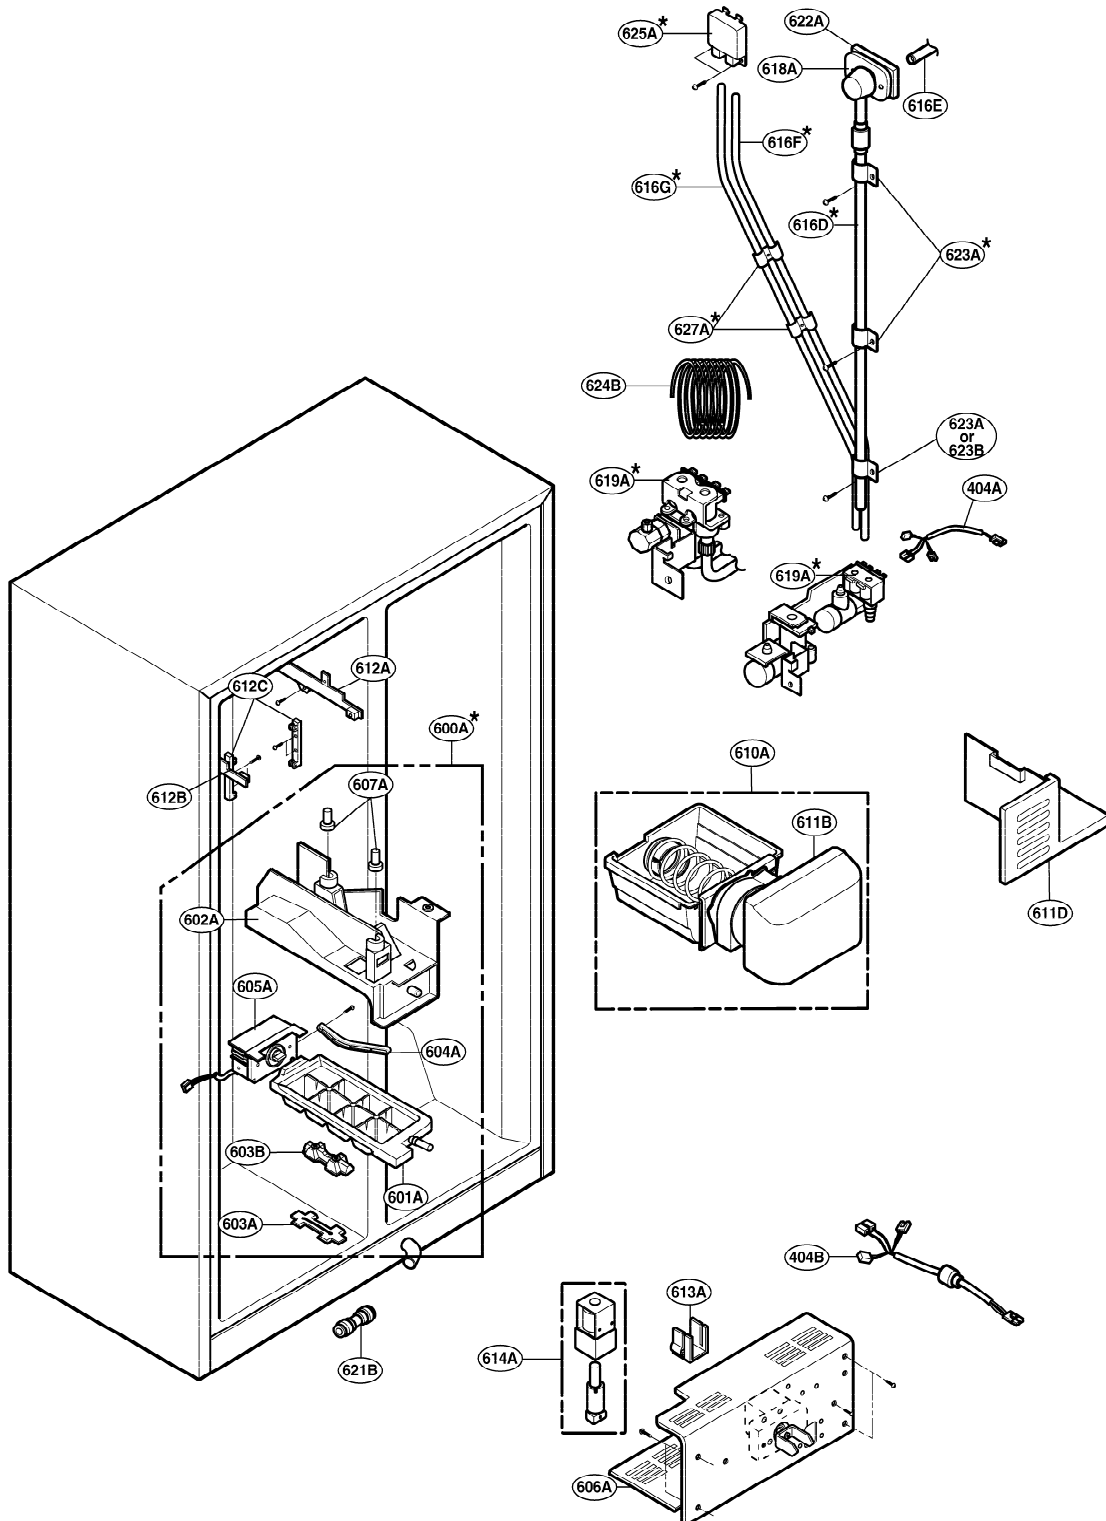

EXPLODED VIEW

FREEZER DOOR PART: GR-P197, GR-L197, GR-P207, GR-L207

* : Optional part

EXPLODED VIEW

Ref No. : GR-L197, GR-B197, GR-L207, GR-B207
REFRIGERATOR DOOR PART

* : Optional part

EXPLODED VIEW

FREEZER COMPARTMENT

* : Optional part

EXPLODED VIEW

REFRIGERATOR COMPARTMENT

* : Optional part

EXPLODED VIEW

ICE & WATER PART

* : Optional part

EXPLODED VIEW

MACHINE COMPARTMENT

* : Optional part

EXPLODED VIEW

DISPENSER PART