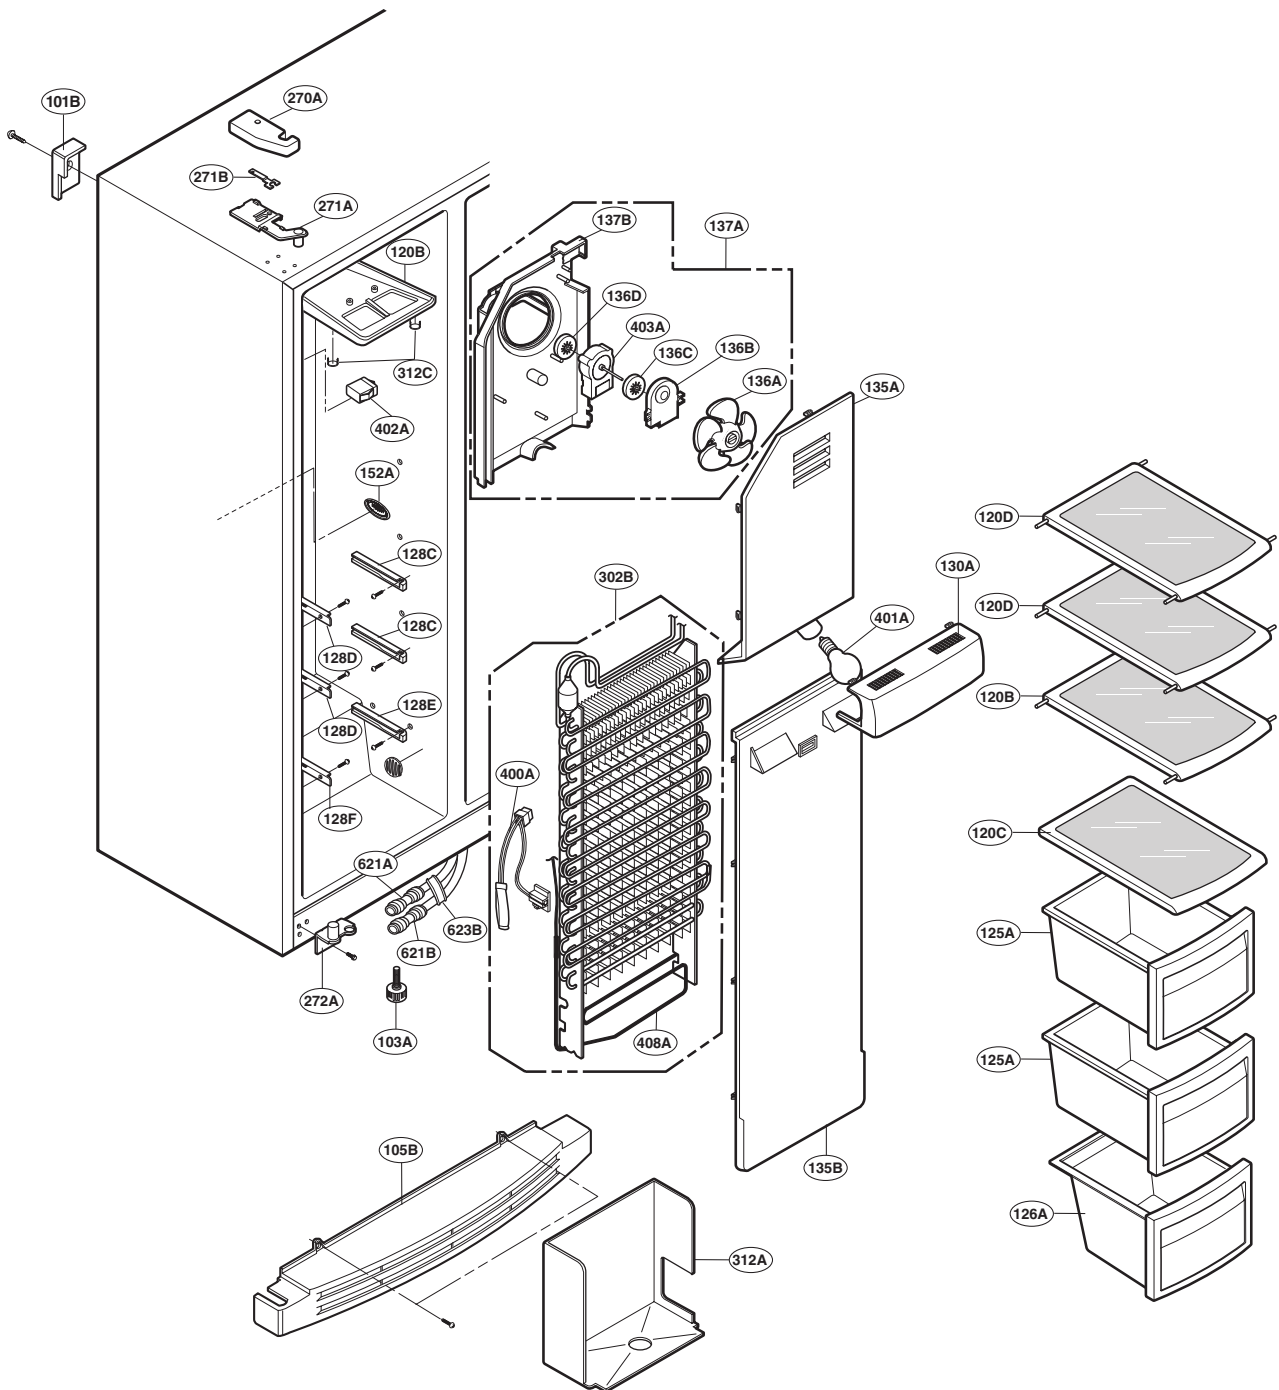

EXPLODED VIEW

FREEZER DOOR PART: GR-P227/P257/L227/L257

EXPLODED VIEW

Ref No. : GR-P227, GR-P257
REFRIGERATOR DOOR PART

* : Optional part

EXPLODED VIEW

Ref No. : GR-L227, GR-L257
REFRIGERATOR DOOR PART

* : Optional part

EXPLODED VIEW

FREEZER COMPARTMENT

* : Optional part

EXPLODED VIEW

REFRIGERATOR COMPARTMENT

* : Optional part

EXPLODED VIEW

ICE & WATER PART

* : Optional part

EXPLODED VIEW

MACHINE COMPARTMENT

* : Optional part

EXPLODED VIEW

DISPENSER PART

* : Optional part