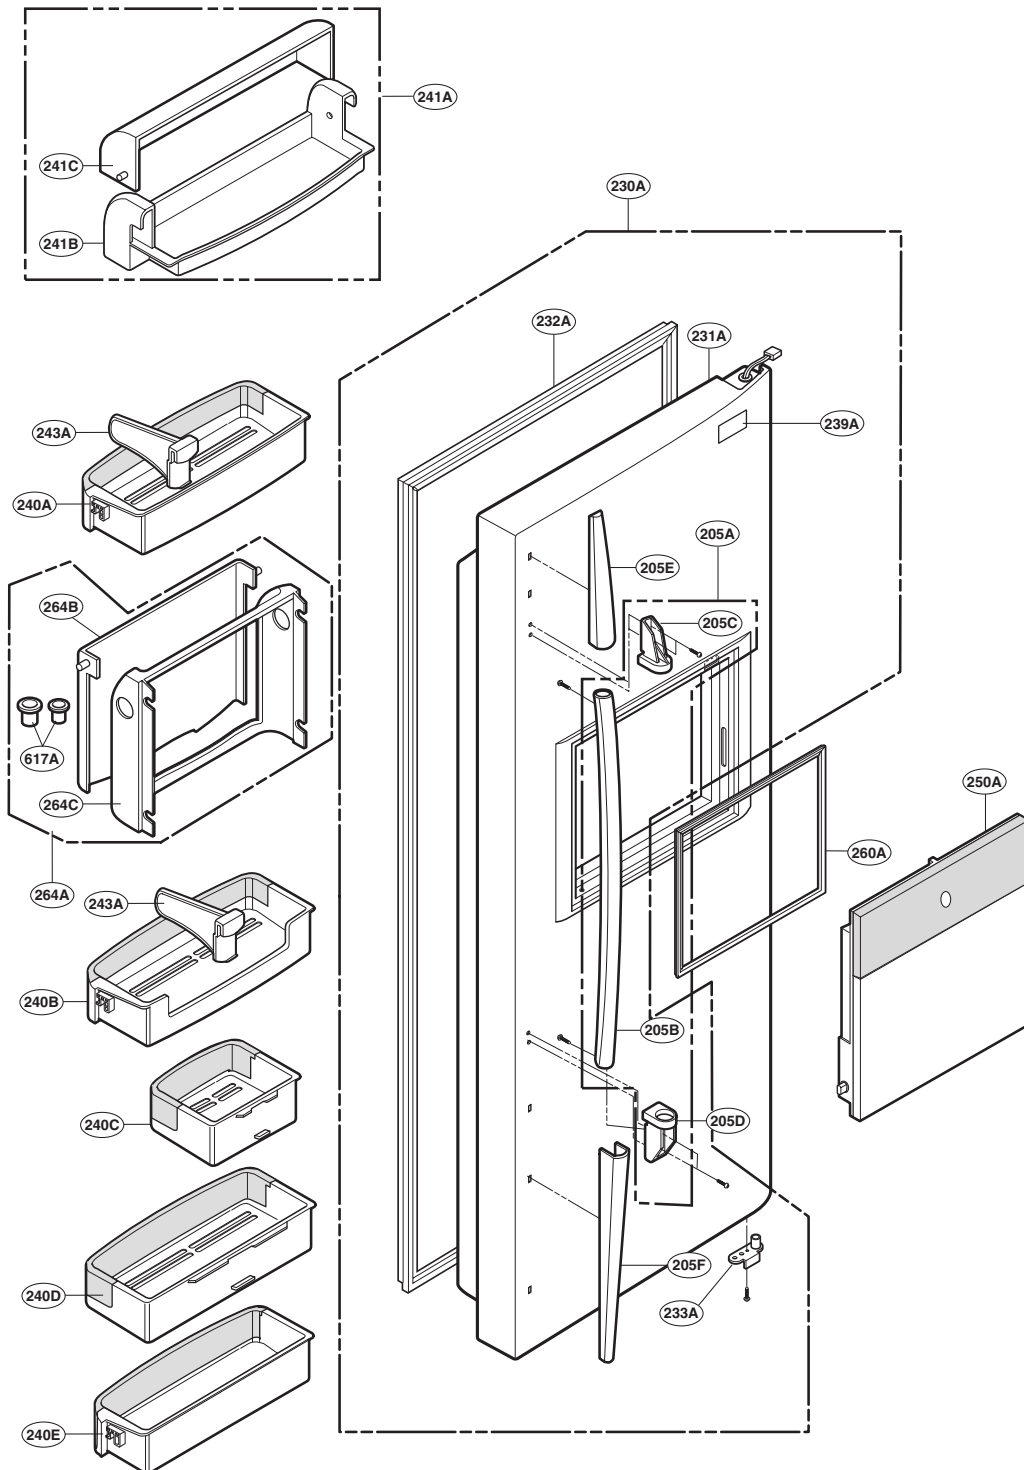

EXPLODED VIEW

FREEZER DOOR PART: GR-P227/P257/L227/L257

EXPLODED VIEW

Ref No. : GR-P227, GR-P257
REFRIGERATOR DOOR PART

* : Optional part

EXPLODED VIEW

Ref No. : GR-L227, GR-L257
REFRIGERATOR DOOR PART

* : Optional part

EXPLODED VIEW

FREEZER COMPARTMENT

* : Optional part

EXPLODED VIEW

REFRIGERATOR COMPARTMENT

* : Optional part

EXPLODED VIEW

ICE & WATER PART

* : Optional part

EXPLODED VIEW

MACHINE COMPARTMENT

* : Optional part

EXPLODED VIEW

DISPENSER PART

* : Optional part