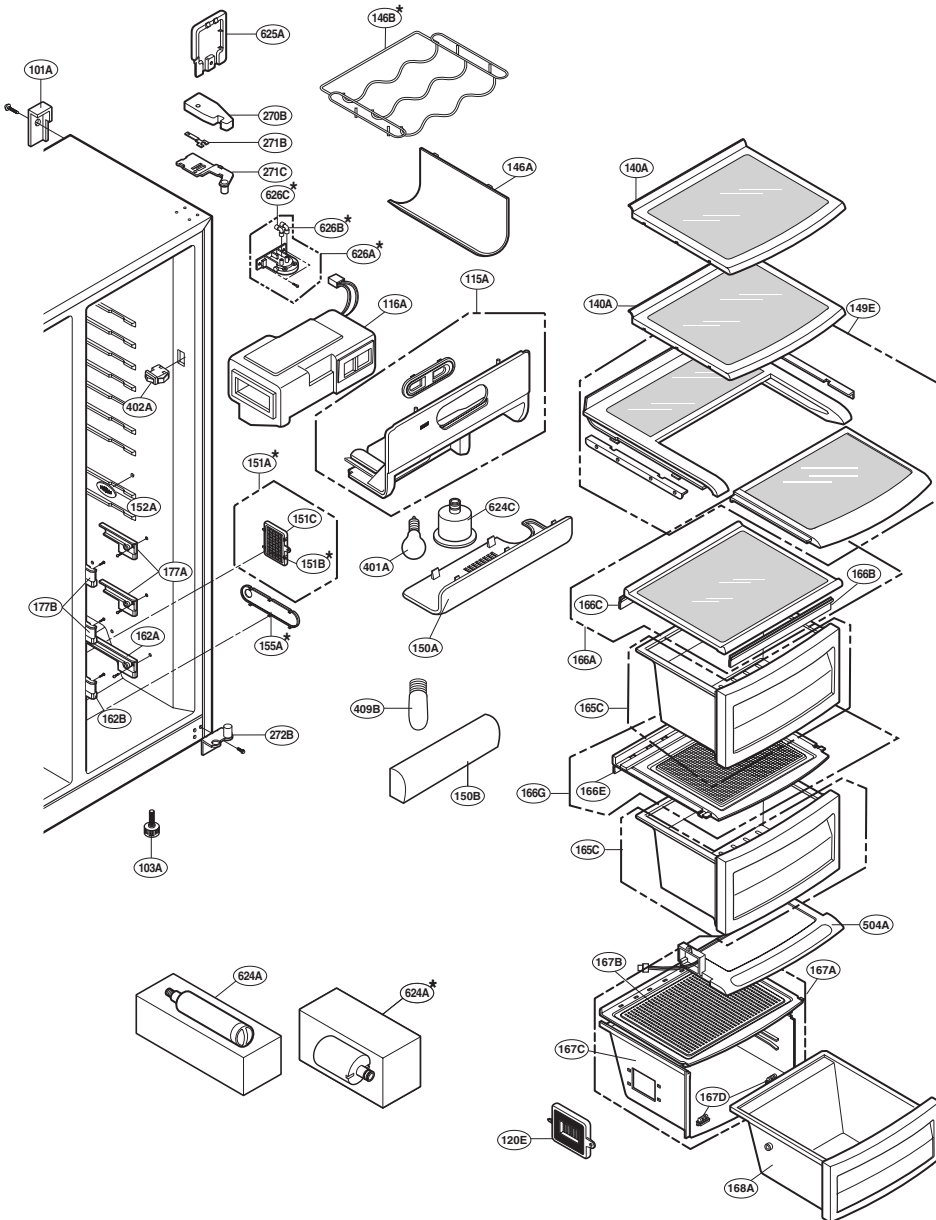

EXPLODED VIEW

FREEZER DOOR PART: GR-P227/P257/L227/L257

EXPLODED VIEW

Ref No. : GR-P227, GR-P257
REFRIGERATOR DOOR PART

* : Optional part

EXPLODED VIEW

Ref No. : GR-L227, GR-L257
REFRIGERATOR DOOR PART

* : Optional part

EXPLODED VIEW

FREEZER COMPARTMENT

* : Optional part

EXPLODED VIEW

REFRIGERATOR COMPARTMENT

* : Optional part

EXPLODED VIEW

ICE & WATER PART

* : Optional part

EXPLODED VIEW

MACHINE COMPARTMENT

* : Optional part

EXPLODED VIEW

DISPENSER PART

* : Optional part