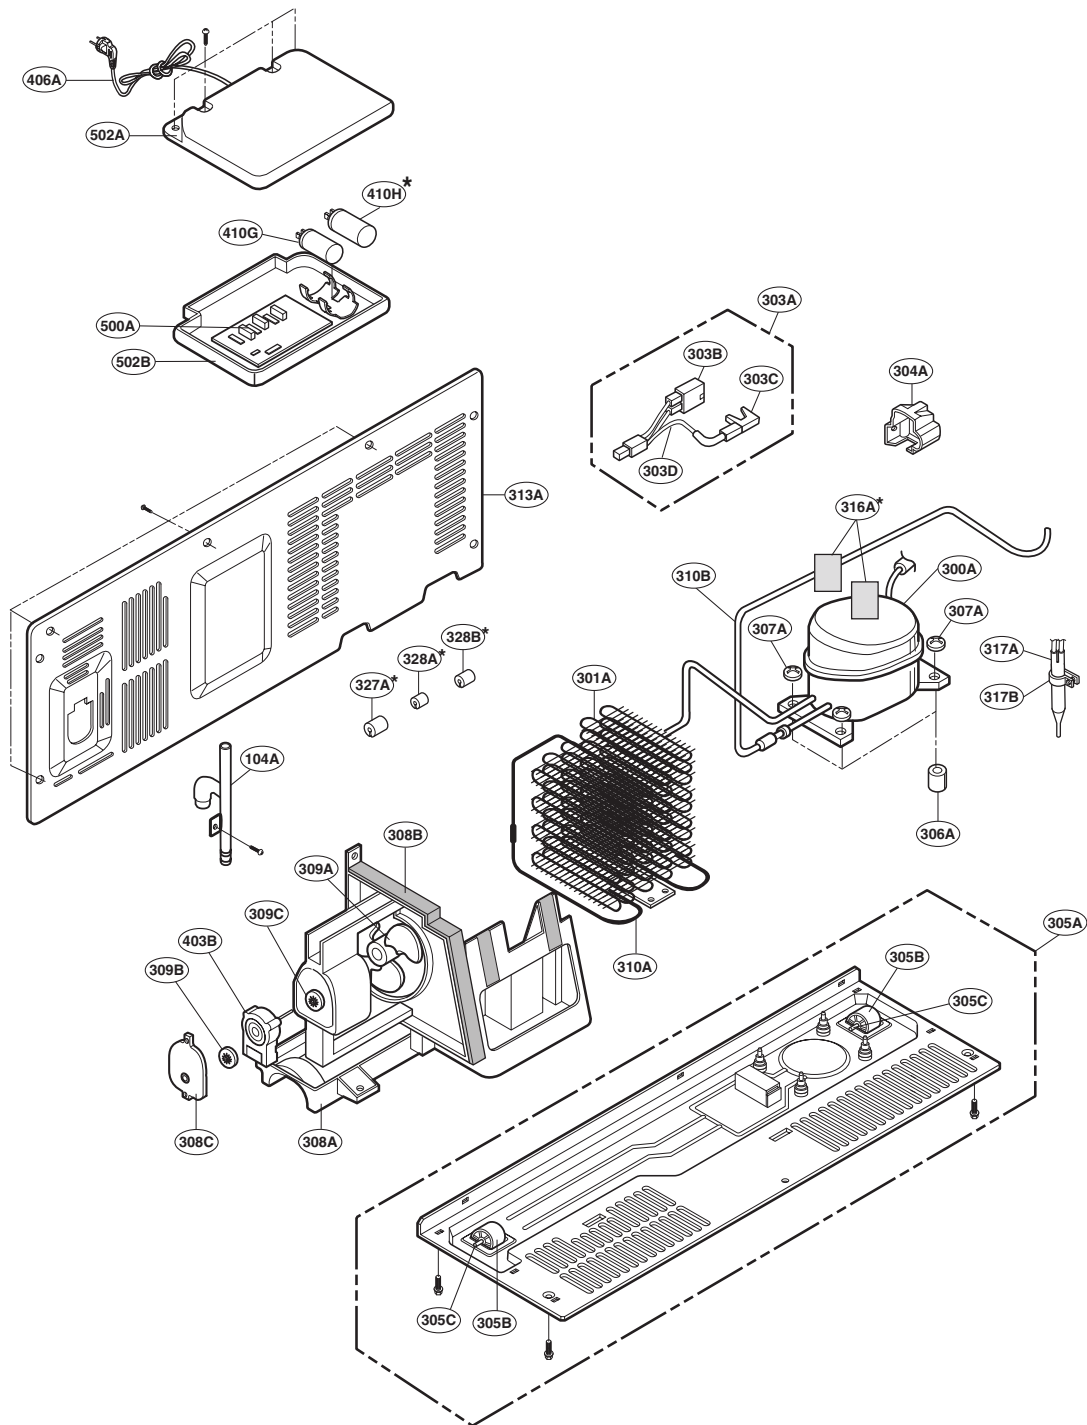

EXPLODED VIEW

FREEZER DOOR PART: GR-P227/P257/L227/L257

EXPLODED VIEW

Ref No. : GR-P227, GR-P257
REFRIGERATOR DOOR PART

* : Optional part

EXPLODED VIEW

Ref No. : GR-L227, GR-L257
REFRIGERATOR DOOR PART

* : Optional part

EXPLODED VIEW

FREEZER COMPARTMENT

* : Optional part

EXPLODED VIEW

REFRIGERATOR COMPARTMENT

* : Optional part

EXPLODED VIEW

ICE & WATER PART

* : Optional part

EXPLODED VIEW

MACHINE COMPARTMENT

* : Optional part

EXPLODED VIEW

DISPENSER PART

* : Optional part