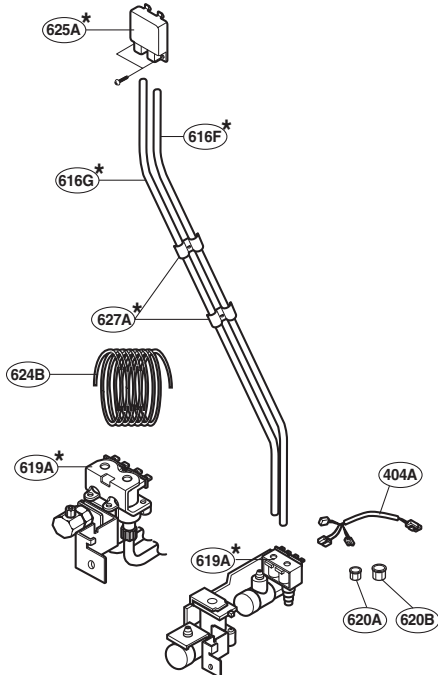

EXPLODED VIEW

FREEZER DOOR PART: GR-P227/P257/L227/L257

EXPLODED VIEW

Ref No. : GR-P227, GR-P257
REFRIGERATOR DOOR PART

* : Optional part

EXPLODED VIEW

Ref No. : GR-L227, GR-L257
REFRIGERATOR DOOR PART

* : Optional part

EXPLODED VIEW

FREEZER COMPARTMENT

* : Optional part

EXPLODED VIEW

REFRIGERATOR COMPARTMENT

* : Optional part

EXPLODED VIEW

ICE & WATER PART

* : Optional part

EXPLODED VIEW

MACHINE COMPARTMENT

* : Optional part

EXPLODED VIEW

DISPENSER PART

* : Optional part