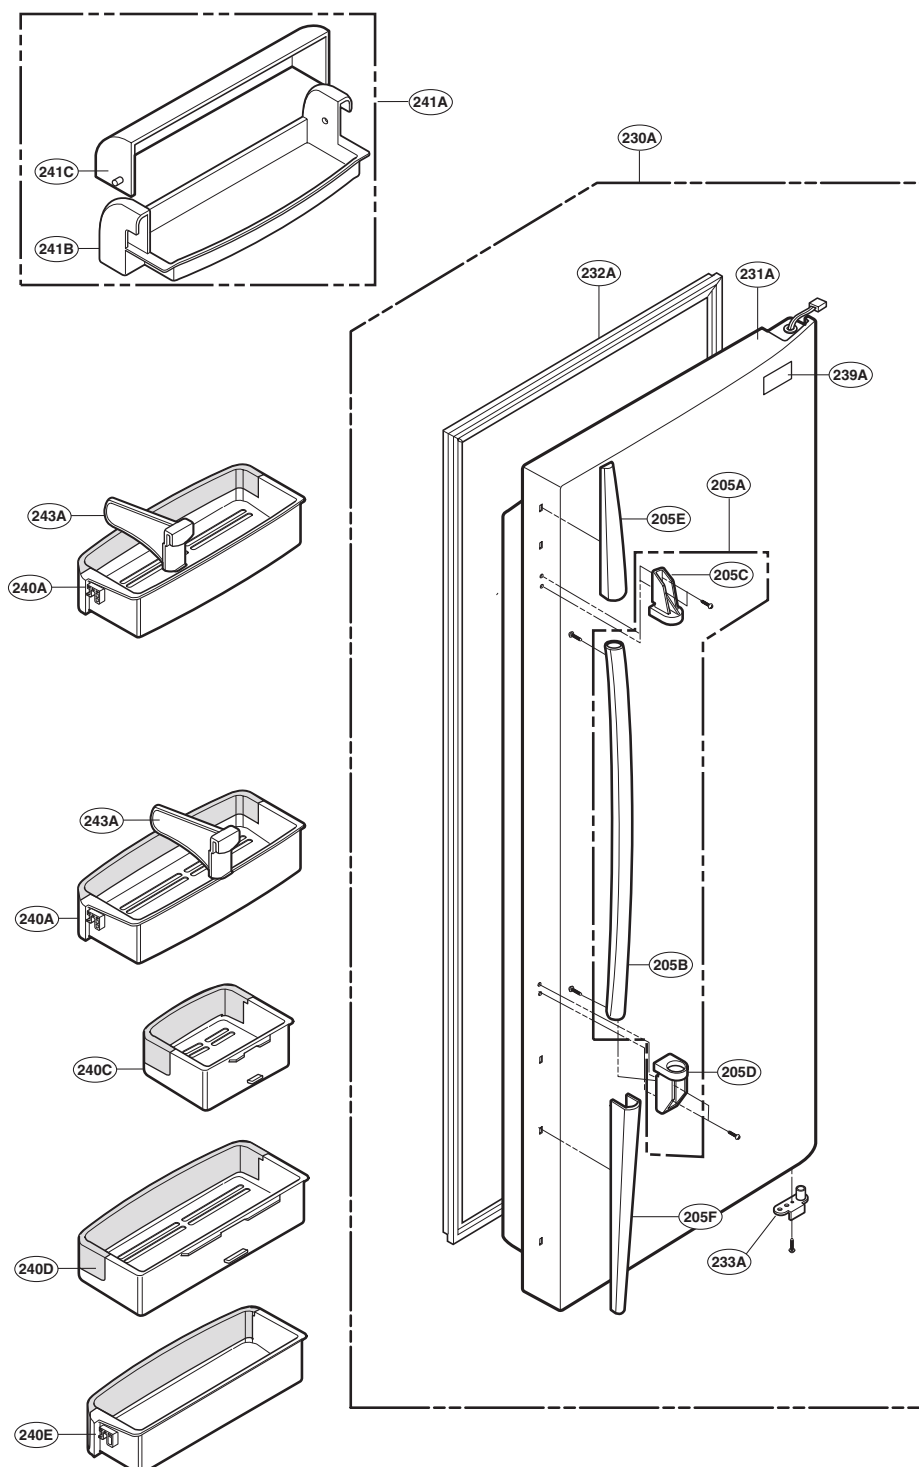

EXPLODED VIEW

FREEZER DOOR PART: GR-P227/P257/L227/L257

EXPLODED VIEW

Ref No. : GR-P227, GR-P257
REFRIGERATOR DOOR PART

* : Optional part

EXPLODED VIEW

Ref No. : GR-L227, GR-L257
REFRIGERATOR DOOR PART

* : Optional part

EXPLODED VIEW

FREEZER COMPARTMENT

* : Optional part

EXPLODED VIEW

REFRIGERATOR COMPARTMENT

* : Optional part

EXPLODED VIEW

ICE & WATER PART

* : Optional part

EXPLODED VIEW

MACHINE COMPARTMENT

* : Optional part

EXPLODED VIEW

DISPENSER PART

* : Optional part