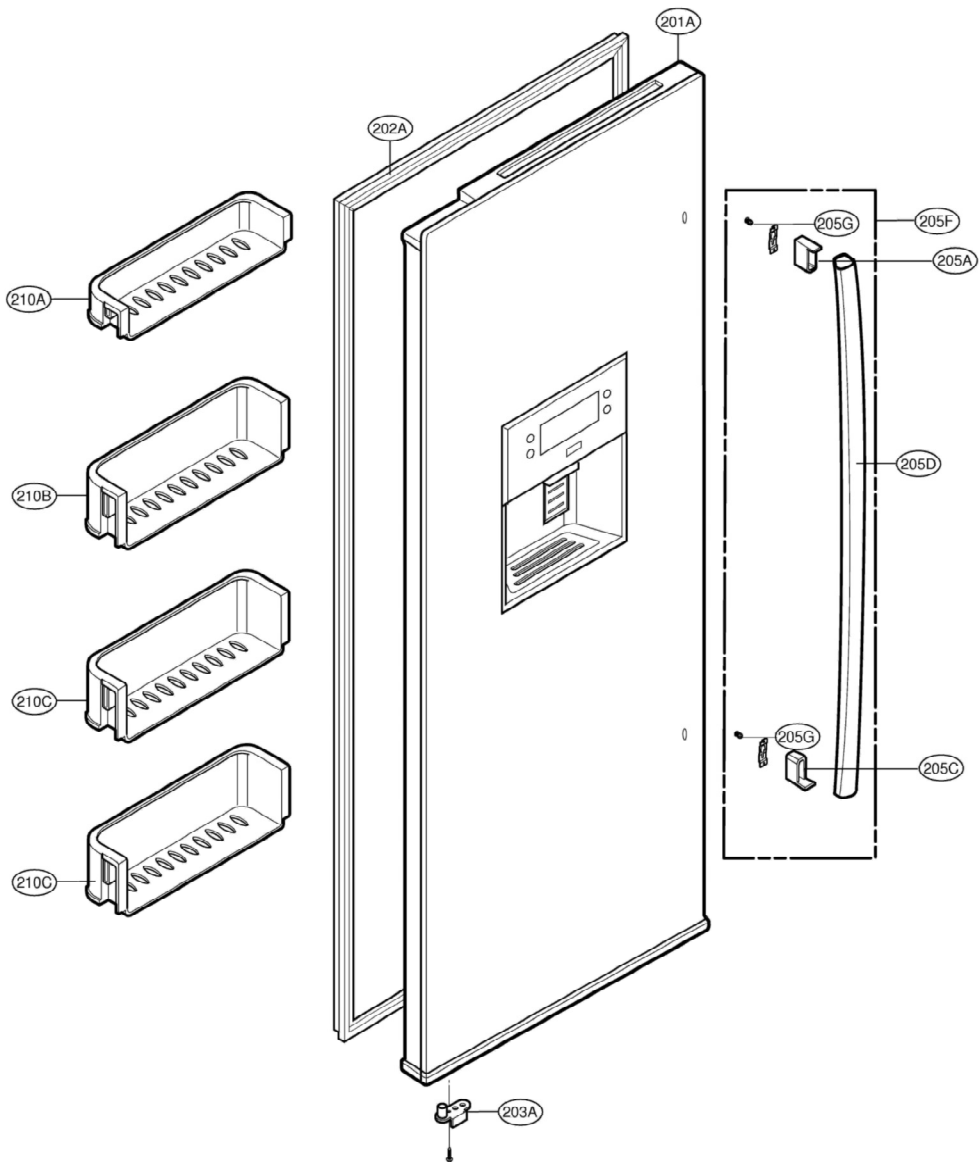

EXPLODED VIEW

FREEZER DOOR PART: GW-P207, GW-L207

EXPLODED VIEW

Ref No. : GW-L207, GW-B207
REFRIGERATOR DOOR PART

EXPLODED VIEW

FREEZER COMPARTMENT

EXPLODED VIEW

REFRIGERATOR COMPARTMENT

EXPLODED VIEW

ICE & WATER PART

EXPLODED VIEW

MACHINE COMPARTMENT

EXPLODED VIEW

DISPENSER PART