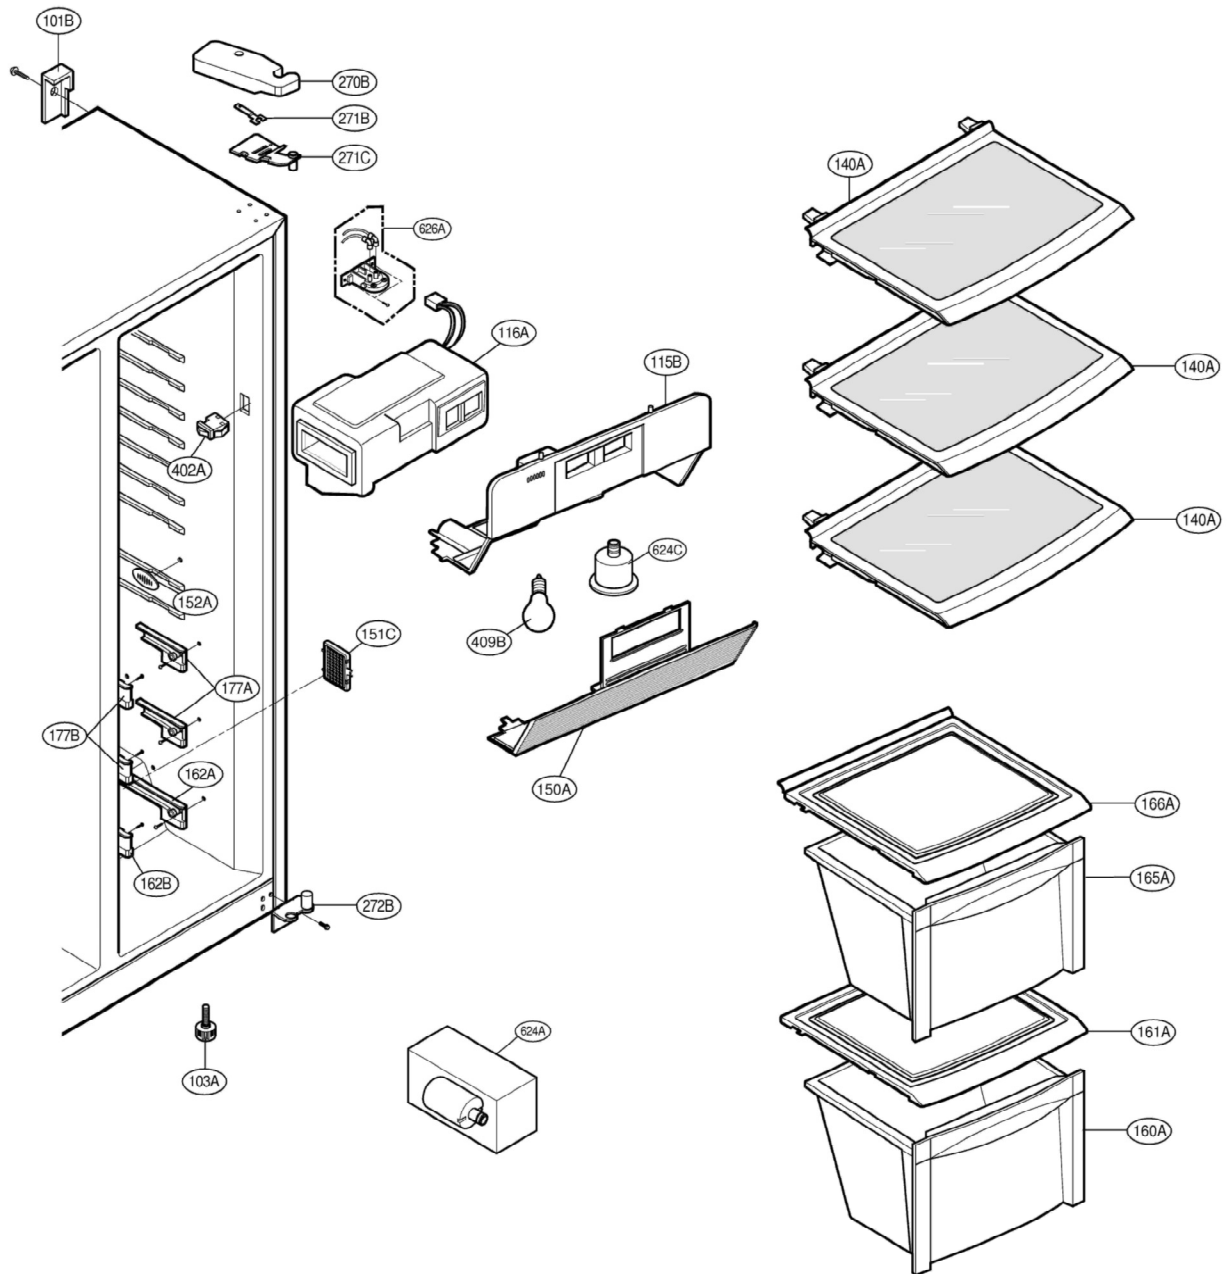

EXPLODED VIEW

FREEZER DOOR PART: GW-P207, GW-L207

EXPLODED VIEW

Ref No. : GW-L207, GW-B207
REFRIGERATOR DOOR PART

EXPLODED VIEW

FREEZER COMPARTMENT

EXPLODED VIEW

REFRIGERATOR COMPARTMENT

EXPLODED VIEW

ICE & WATER PART

EXPLODED VIEW

MACHINE COMPARTMENT

EXPLODED VIEW

DISPENSER PART