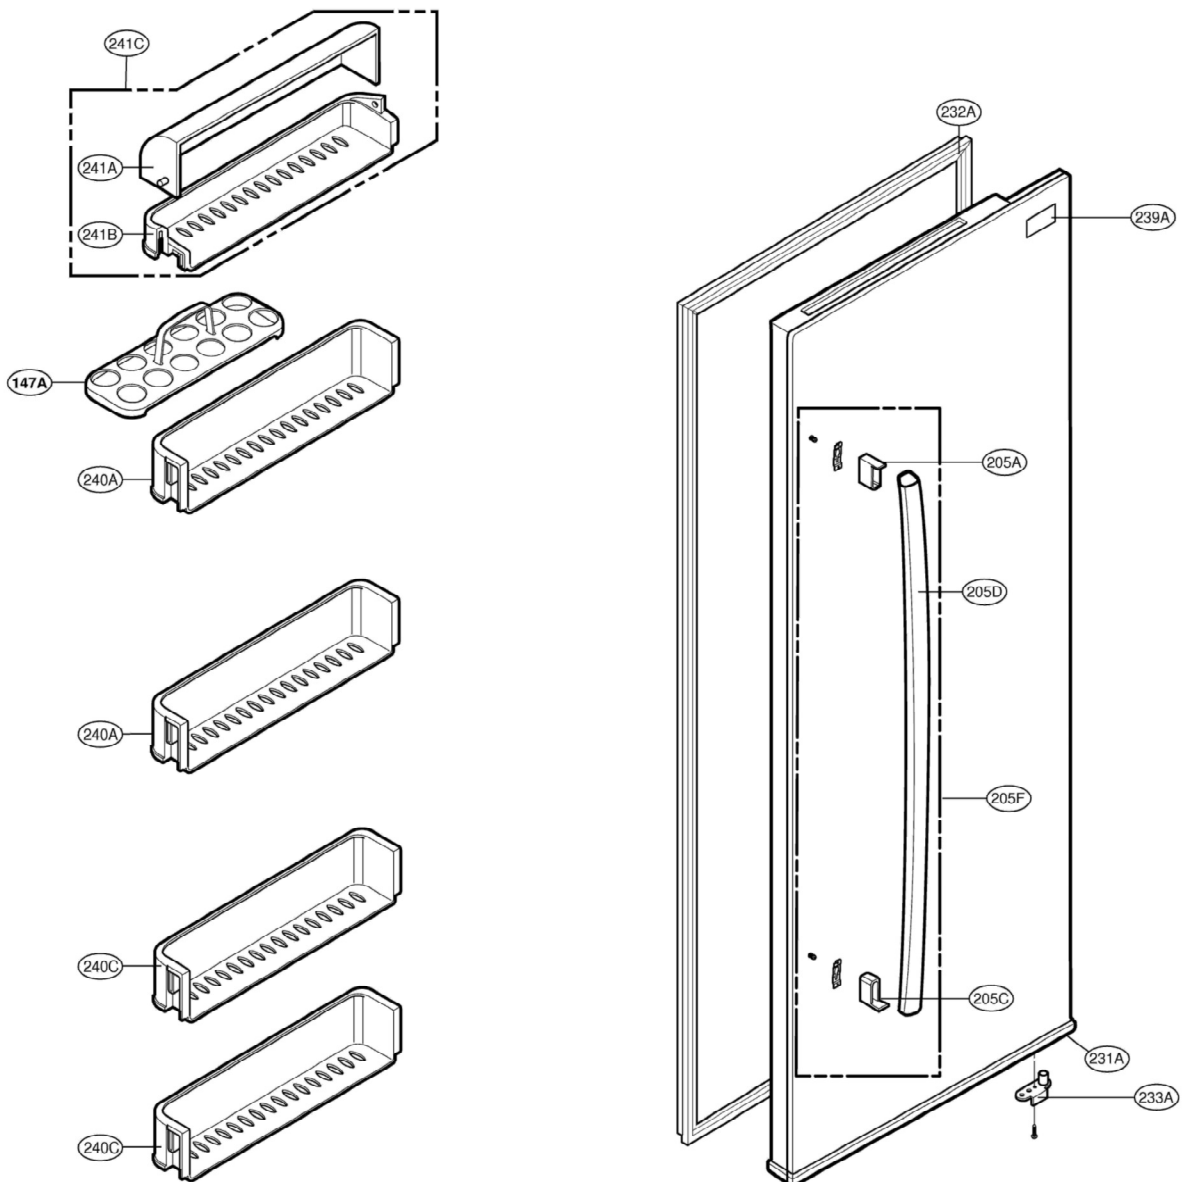

EXPLODED VIEW

FREEZER DOOR PART: GW-P207, GW-L207

EXPLODED VIEW

Ref No. : GW-L207, GW-B207
REFRIGERATOR DOOR PART

EXPLODED VIEW

FREEZER COMPARTMENT

EXPLODED VIEW

REFRIGERATOR COMPARTMENT

EXPLODED VIEW

ICE & WATER PART

EXPLODED VIEW

MACHINE COMPARTMENT

EXPLODED VIEW

DISPENSER PART