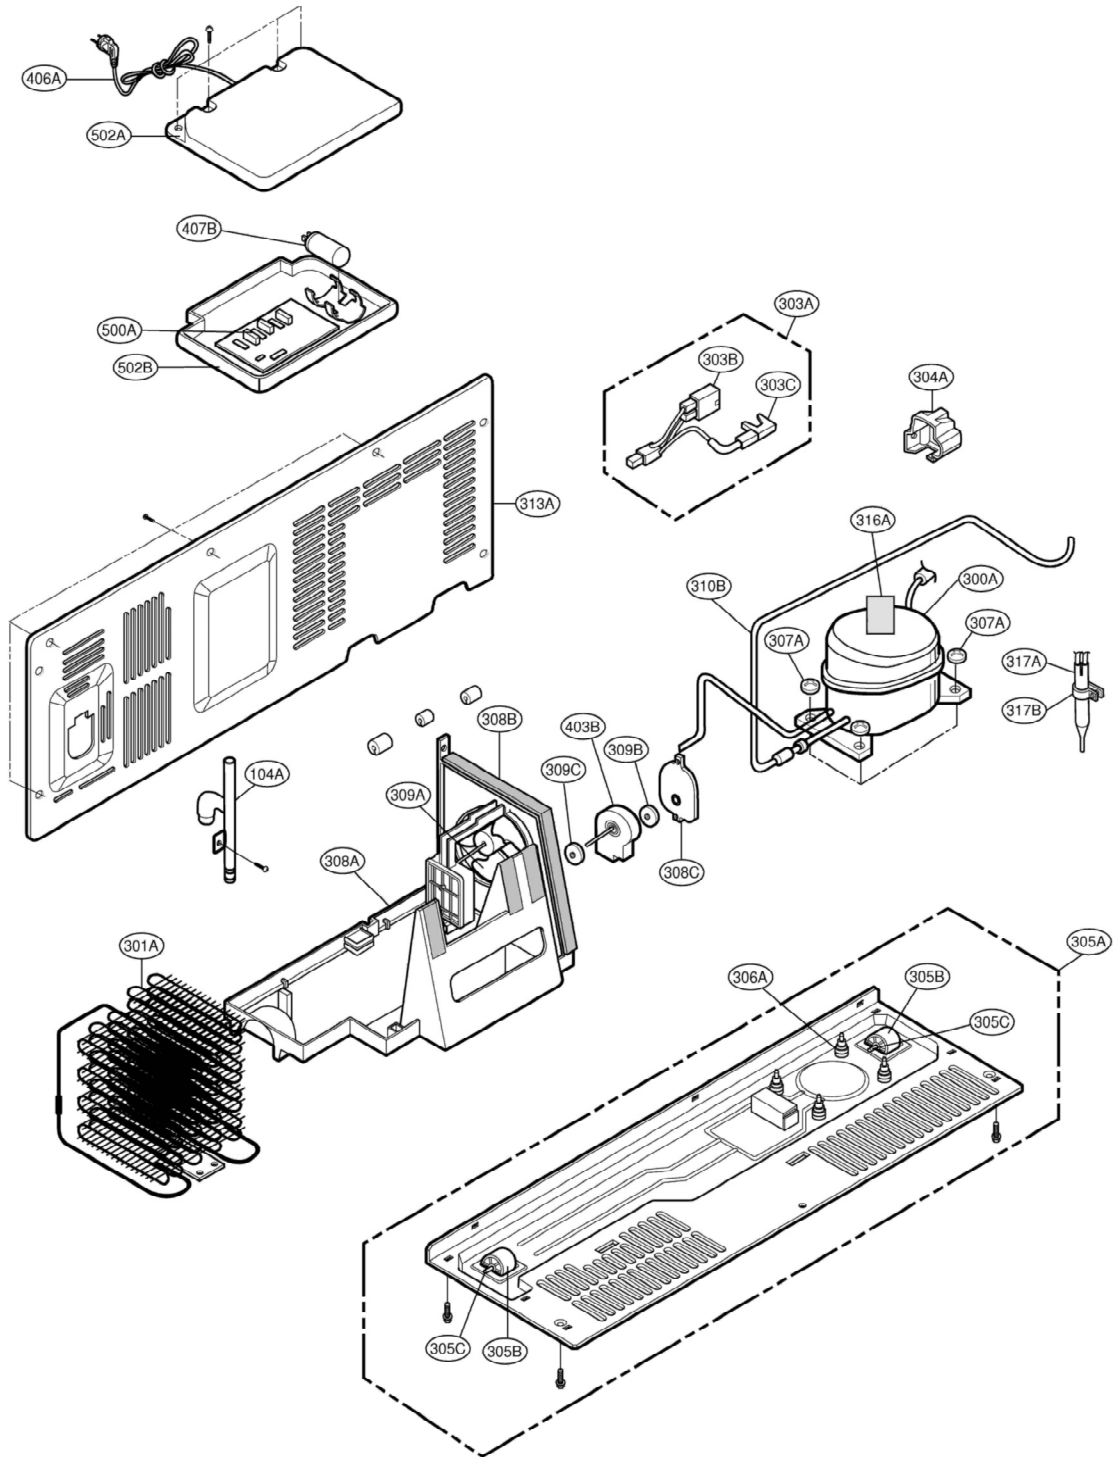

EXPLODED VIEW

FREEZER DOOR PART: GW-P207, GW-L207

EXPLODED VIEW

Ref No. : GW-L207, GW-B207
REFRIGERATOR DOOR PART

EXPLODED VIEW

FREEZER COMPARTMENT

EXPLODED VIEW

REFRIGERATOR COMPARTMENT

EXPLODED VIEW

ICE & WATER PART

EXPLODED VIEW

MACHINE COMPARTMENT

EXPLODED VIEW

DISPENSER PART