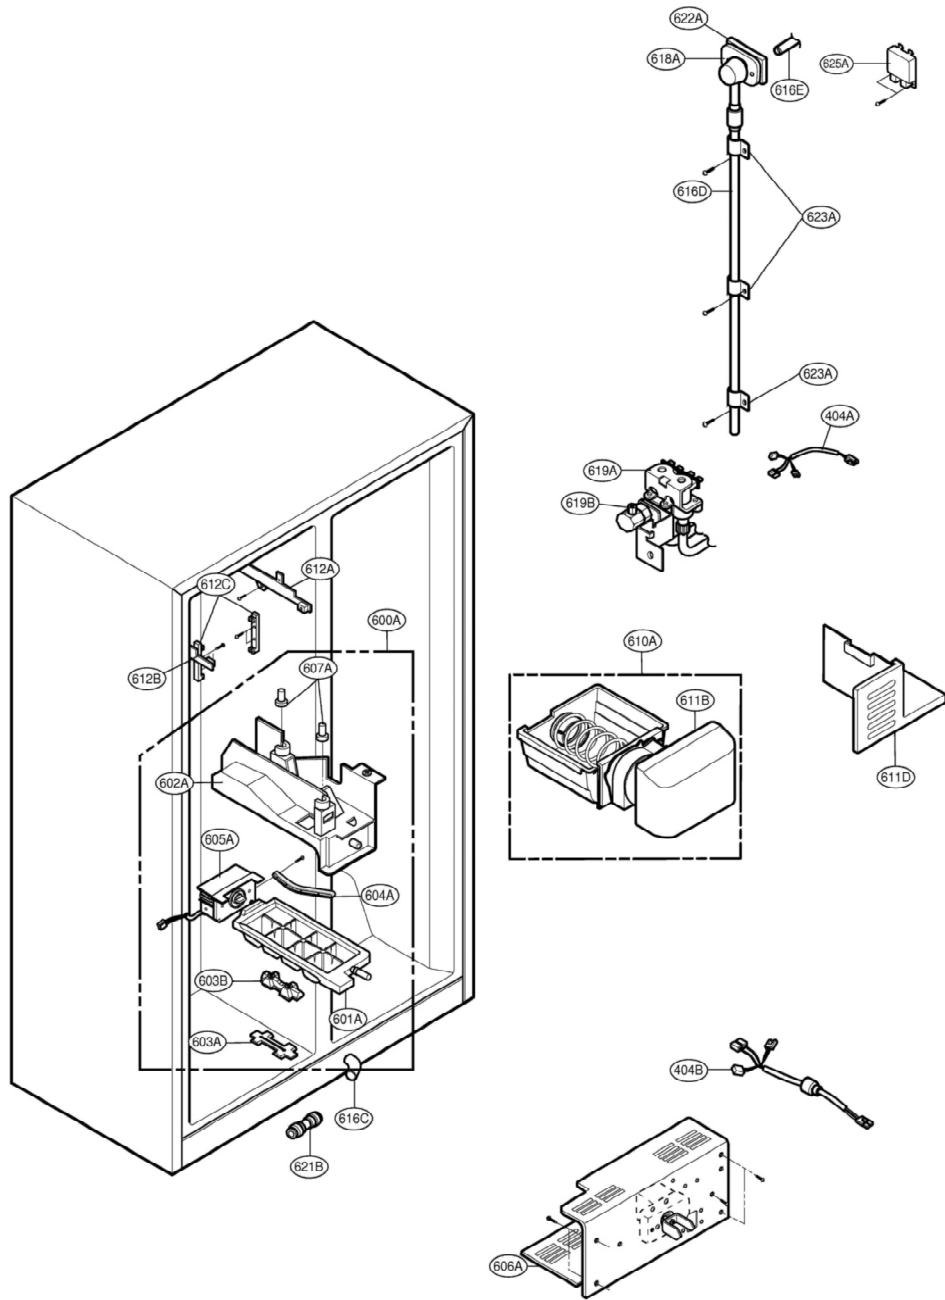

EXPLODED VIEW

FREEZER DOOR PART: GW-P207, GW-L207

EXPLODED VIEW

Ref No. : GW-L207, GW-B207
REFRIGERATOR DOOR PART

EXPLODED VIEW

FREEZER COMPARTMENT

EXPLODED VIEW

REFRIGERATOR COMPARTMENT

EXPLODED VIEW

ICE & WATER PART

EXPLODED VIEW

MACHINE COMPARTMENT

EXPLODED VIEW

DISPENSER PART