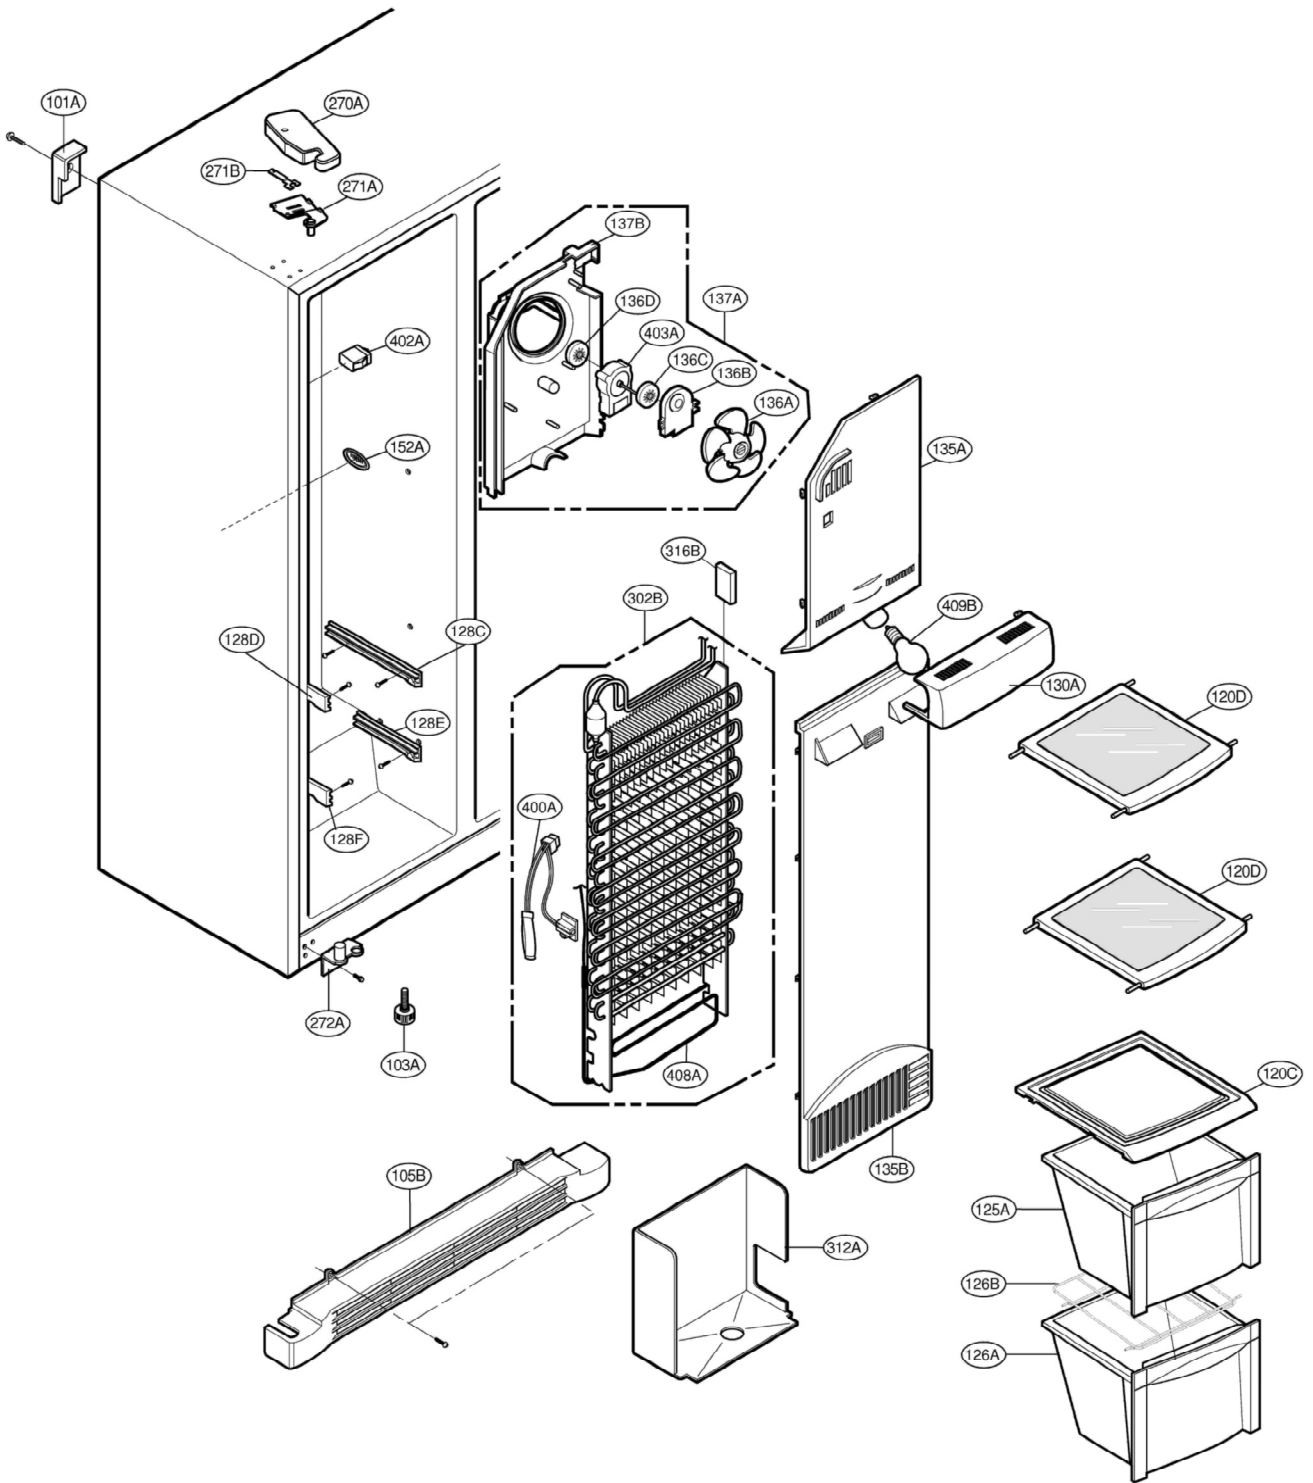

EXPLODED VIEW

FREEZER DOOR PART: GW-P207, GW-L207

EXPLODED VIEW

Ref No. : GW-L207, GW-B207
REFRIGERATOR DOOR PART

EXPLODED VIEW

FREEZER COMPARTMENT

EXPLODED VIEW

REFRIGERATOR COMPARTMENT

EXPLODED VIEW

ICE & WATER PART

EXPLODED VIEW

MACHINE COMPARTMENT

EXPLODED VIEW

DISPENSER PART