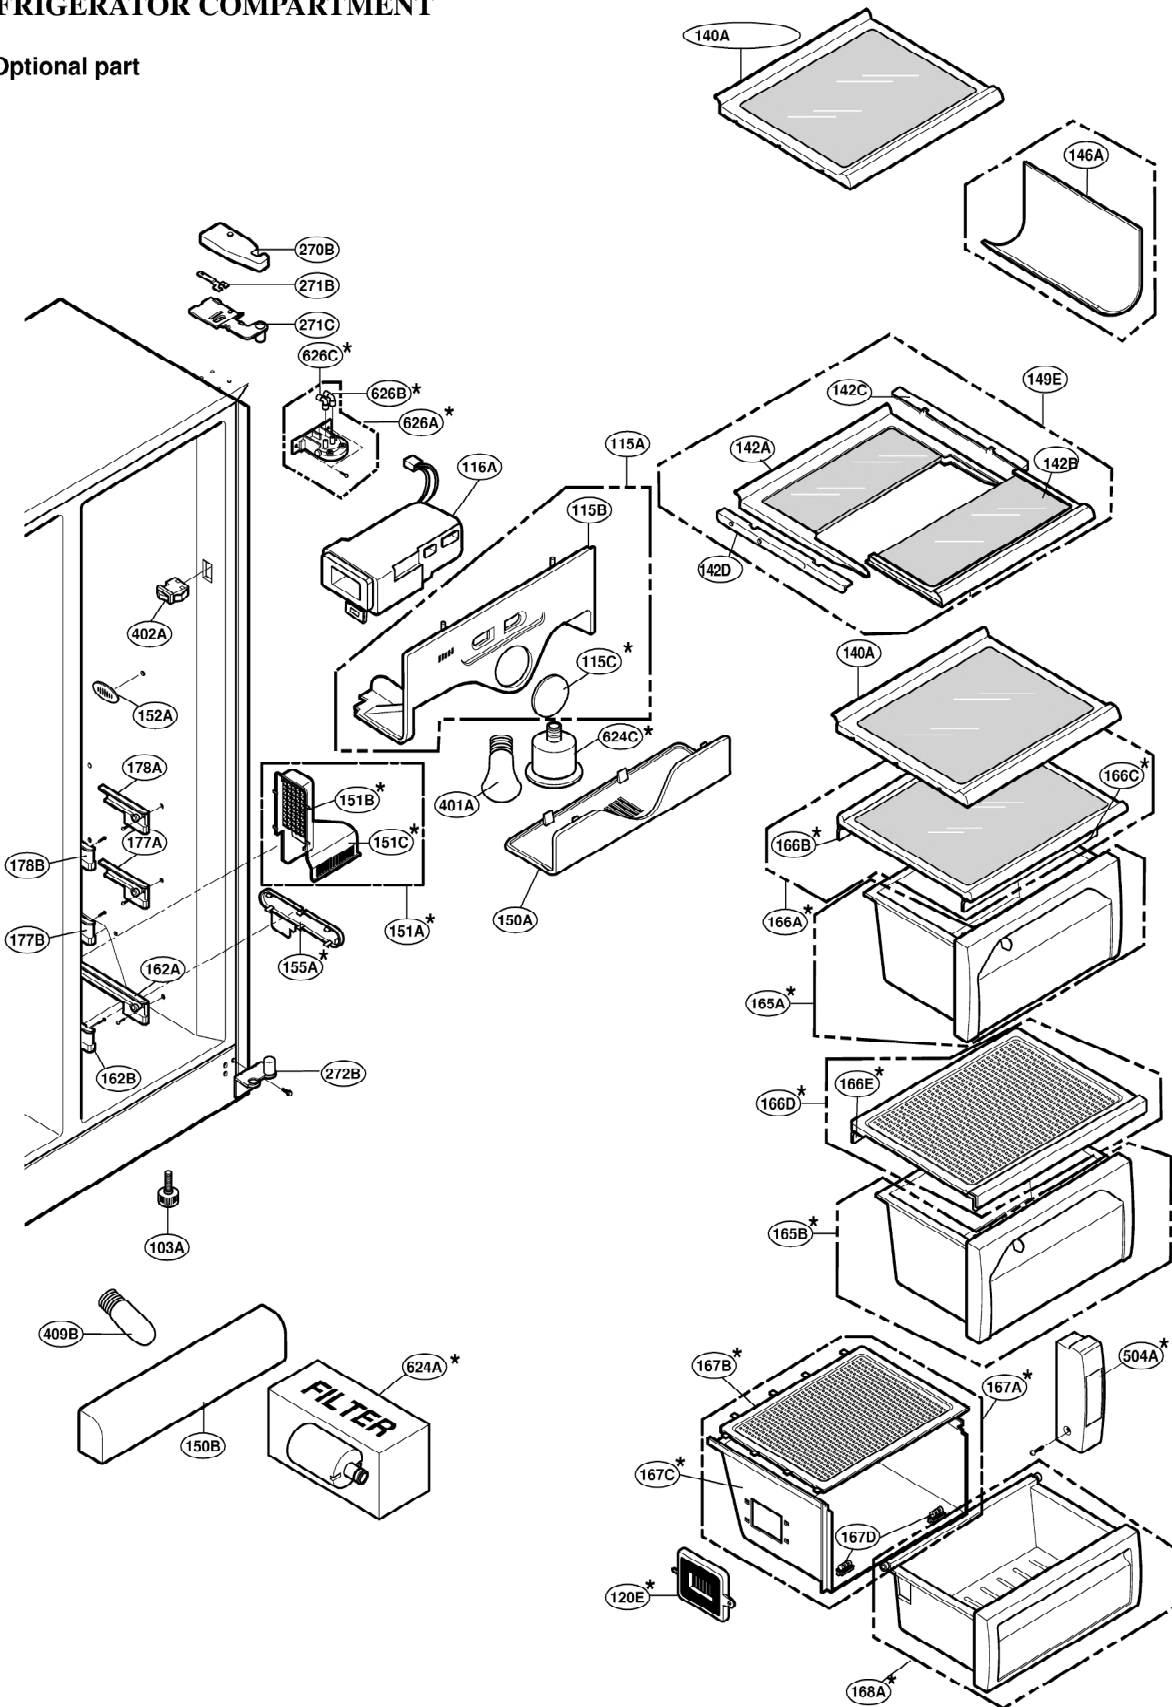

EXPLODED VIEW

FREEZER DOOR PART: GR-P257, GR-P217, GR-L257, GR-L217

EXPLODED VIEW

Ref No. : GR-L257, GR-L217, GR-B257, GR-B217
REFRIGERATOR DOOR PART

* : Optional part

EXPLODED VIEW

FREEZER COMPARTMENT

* : Optional part

EXPLODED VIEW

REFRIGERATOR COMPARTMENT

* : Optional part

EXPLODED VIEW

ICE & WATER PART

* : Optional part