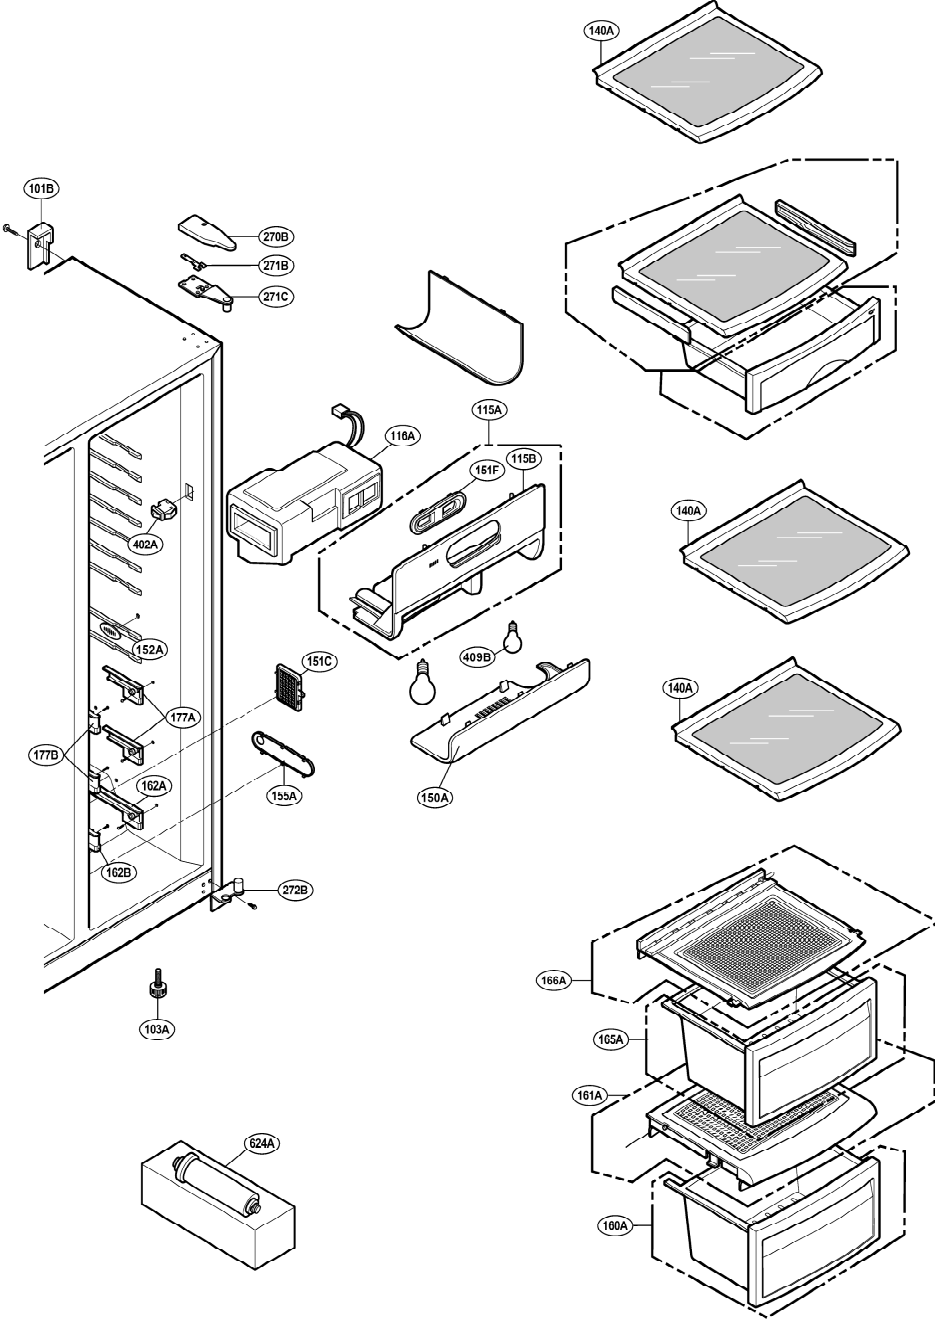

EXPLODED VIEW

FREEZER DOOR PART : GW-L227

EXPLODED VIEW

REFRIGERATOR DOOR PART : GW-L227

EXPLODED VIEW

FREEZER COMPARTMENT

EXPLODED VIEW

REFRIGERATOR COMPARTMENT

EXPLODED VIEW

MACHINE COMPARTMENT

EXPLODED VIEW

DISPENSER PART