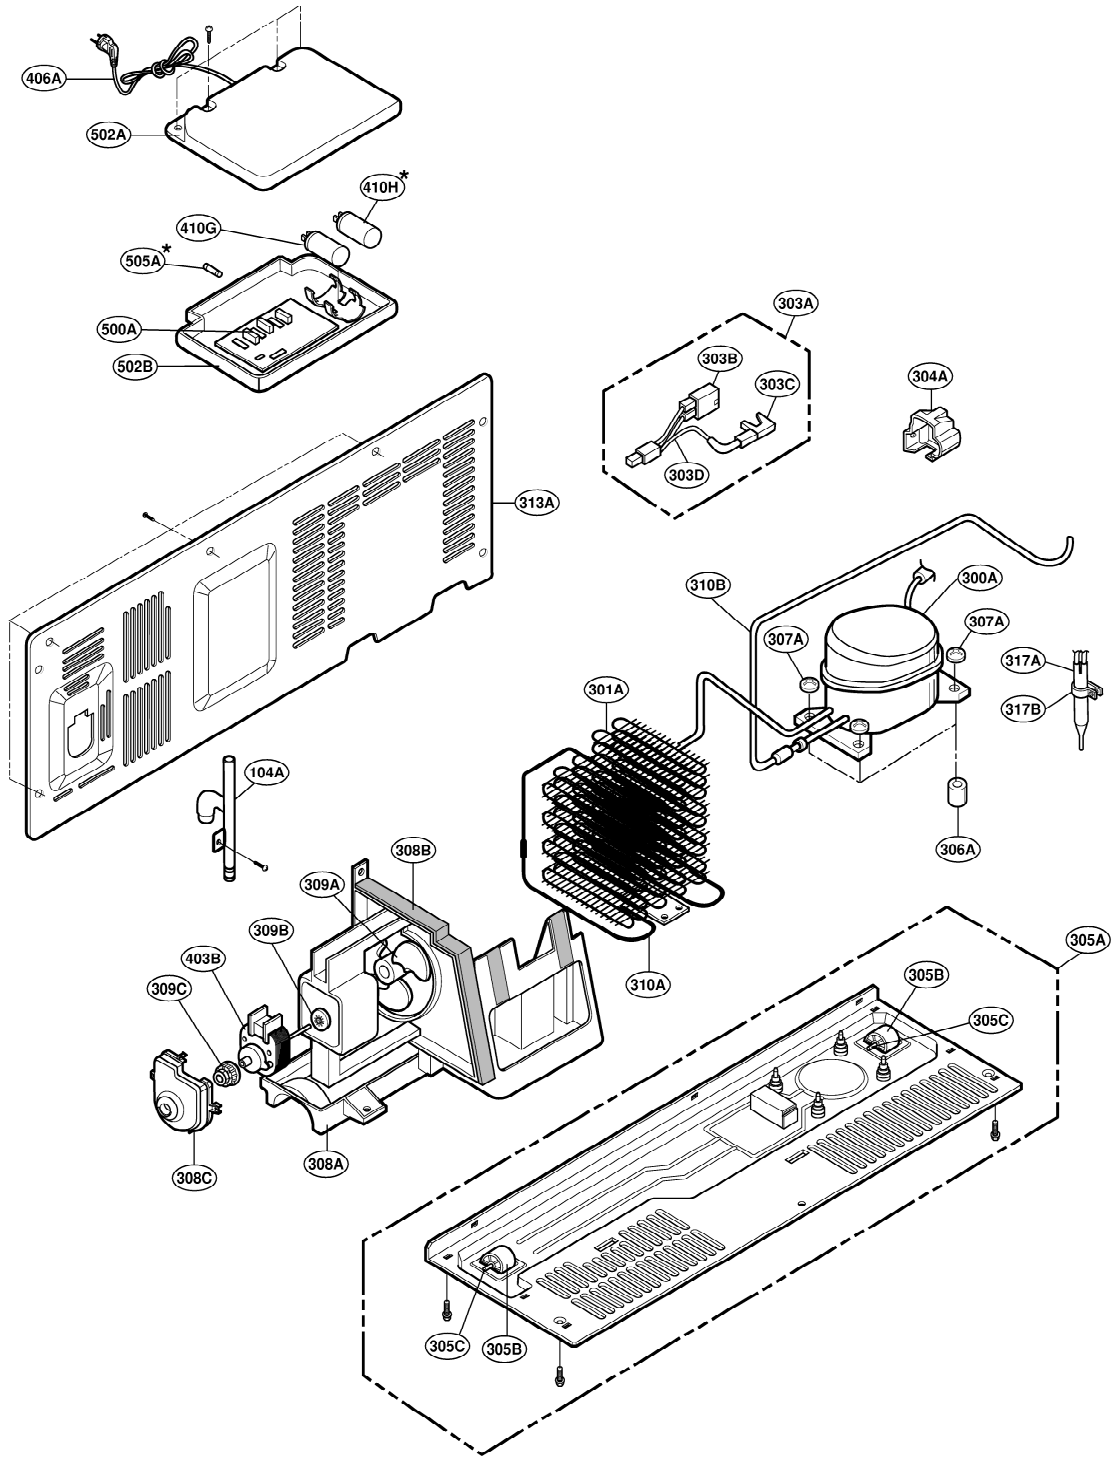

EXPLODED VIEW

FREEZER DOOR PART: GR-P247, GR-P207, GR-L247, GR-L207

EXPLODED VIEW

FREEZER DOOR PART: GR-C247, GR-C207, GR-B247, GR-B207

EXPLODED VIEW

Ref No. : GR-P247, GR-P207, GR-C247, GR-C207
REFRIGERATOR DOOR PART

* : Optional part

EXPLODED VIEW

Ref No. : GR-L247, GR-L207, GR-B247, GR-B207

REFRIGERATOR DOOR PART

* : Optional part

EXPLODED VIEW

FREEZER COMPARTMENT

* : Optional part

EXPLODED VIEW

FREEZER COMPARTMENT

* : Optional part

EXPLODED VIEW

REFRIGERATOR COMPARTMENT

* : Optional part

EXPLODED VIEW

ICE & WATER PART

* : Optional part

EXPLODED VIEW

MACHINE COMPARTMENT

* : Optional part

EXPLODED VIEW

DISPENSER PART