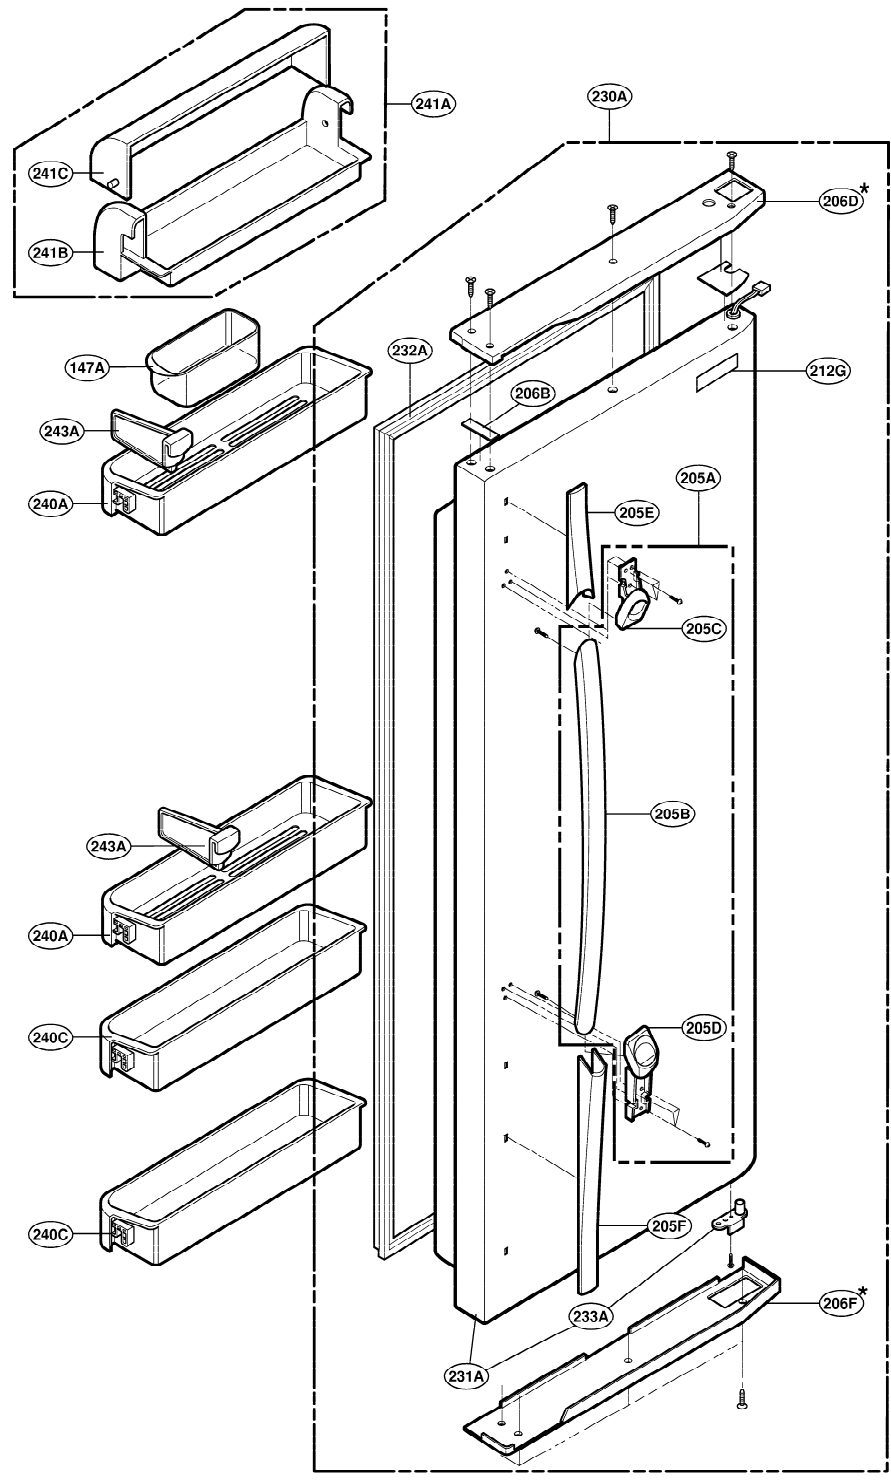

EXPLODED VIEW

FREEZER DOOR PART: GR-P247, GR-P207, GR-L247, GR-L207

EXPLODED VIEW

FREEZER DOOR PART: GR-C247, GR-C207, GR-B247, GR-B207

EXPLODED VIEW

Ref No. : GR-P247, GR-P207, GR-C247, GR-C207
REFRIGERATOR DOOR PART

* : Optional part

EXPLODED VIEW

Ref No. : GR-L247, GR-L207, GR-B247, GR-B207

REFRIGERATOR DOOR PART

* : Optional part

EXPLODED VIEW

FREEZER COMPARTMENT

* : Optional part

EXPLODED VIEW

FREEZER COMPARTMENT

* : Optional part

EXPLODED VIEW

REFRIGERATOR COMPARTMENT

* : Optional part

EXPLODED VIEW

ICE & WATER PART