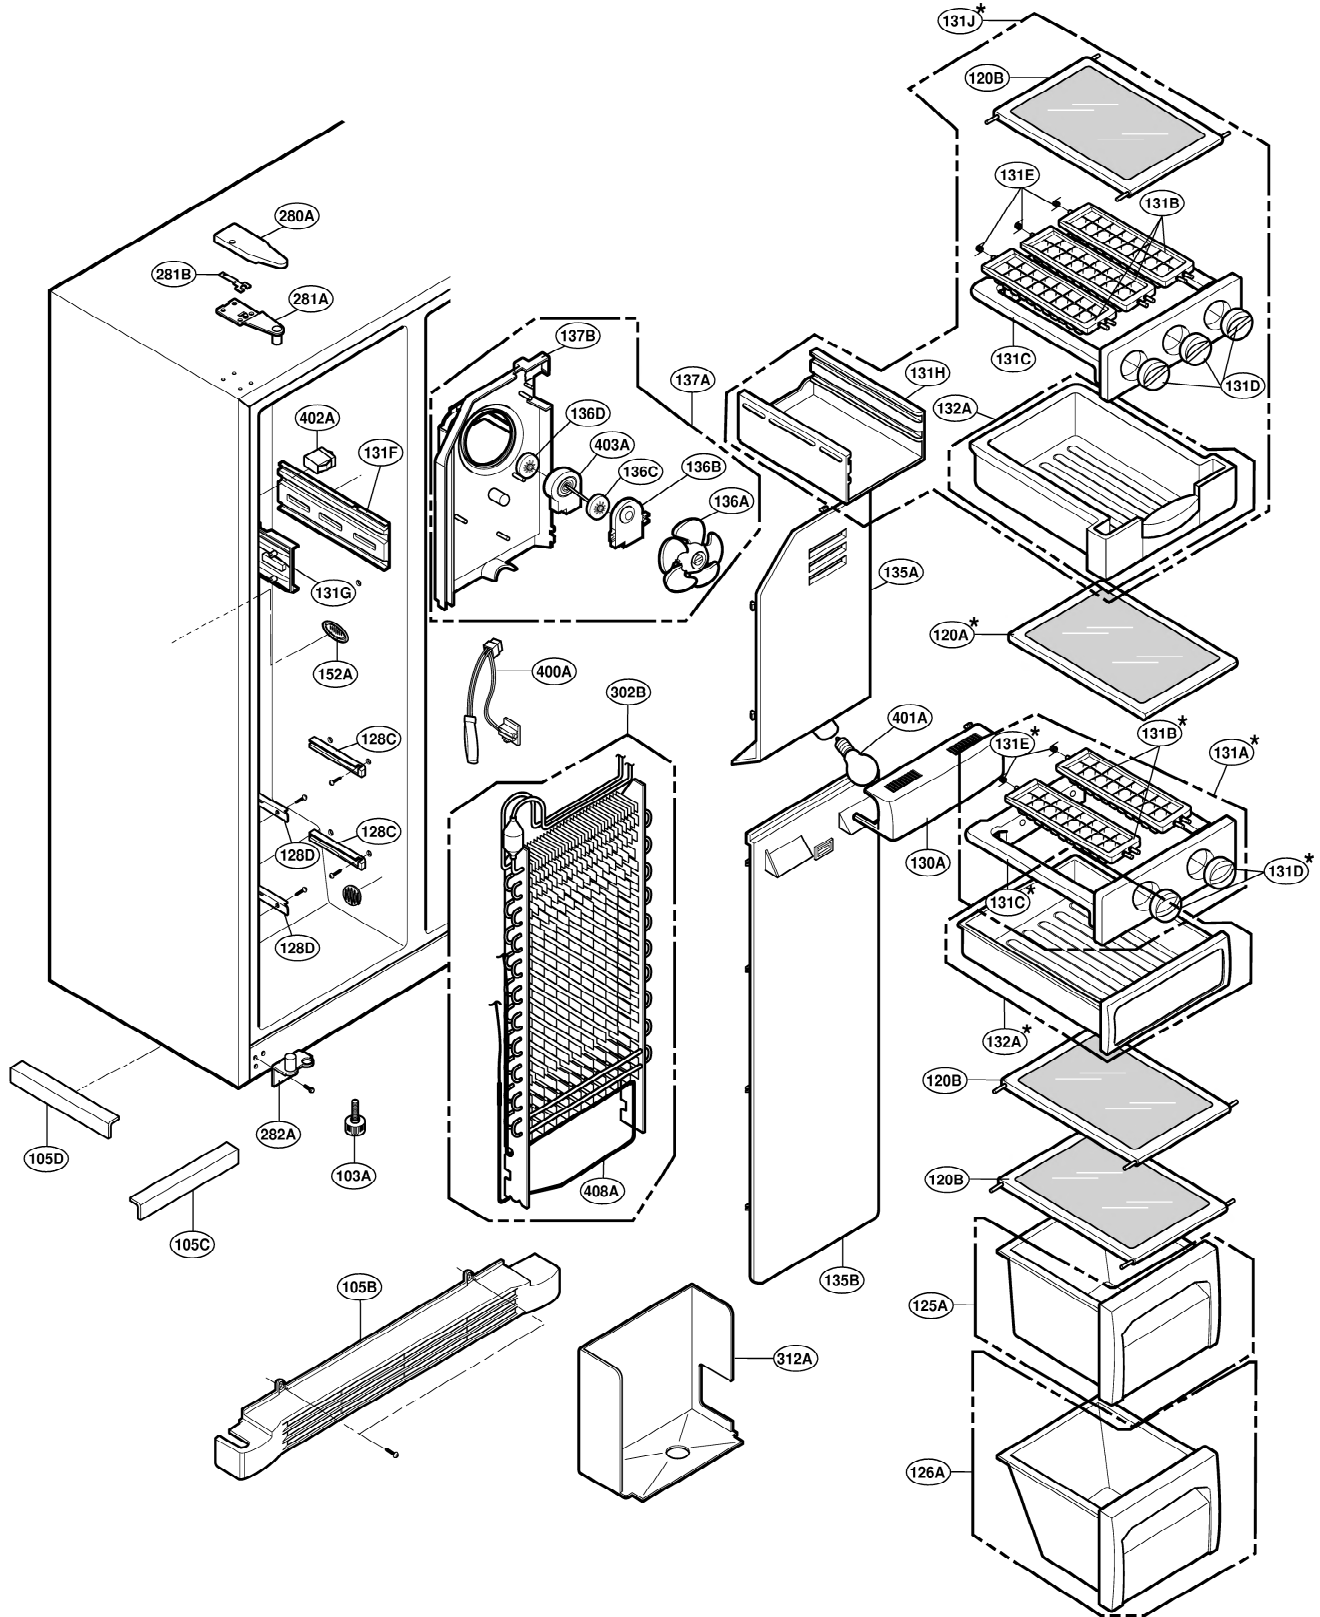

EXPLODED VIEW

FREEZER DOOR PART: GR-P247, GR-P207, GR-L247, GR-L207

EXPLODED VIEW

FREEZER DOOR PART: GR-C247, GR-C207, GR-B247, GR-B207

EXPLODED VIEW

Ref No. : GR-P247, GR-P207, GR-C247, GR-C207
REFRIGERATOR DOOR PART

* : Optional part

EXPLODED VIEW

Ref No. : GR-L247, GR-L207, GR-B247, GR-B207

REFRIGERATOR DOOR PART

* : Optional part

EXPLODED VIEW

FREEZER COMPARTMENT

* : Optional part

EXPLODED VIEW

FREEZER COMPARTMENT

* : Optional part

EXPLODED VIEW

REFRIGERATOR COMPARTMENT

* : Optional part

EXPLODED VIEW

ICE & WATER PART

* : Optional part

EXPLODED VIEW

MACHINE COMPARTMENT

* : Optional part

EXPLODED VIEW

DISPENSER PART