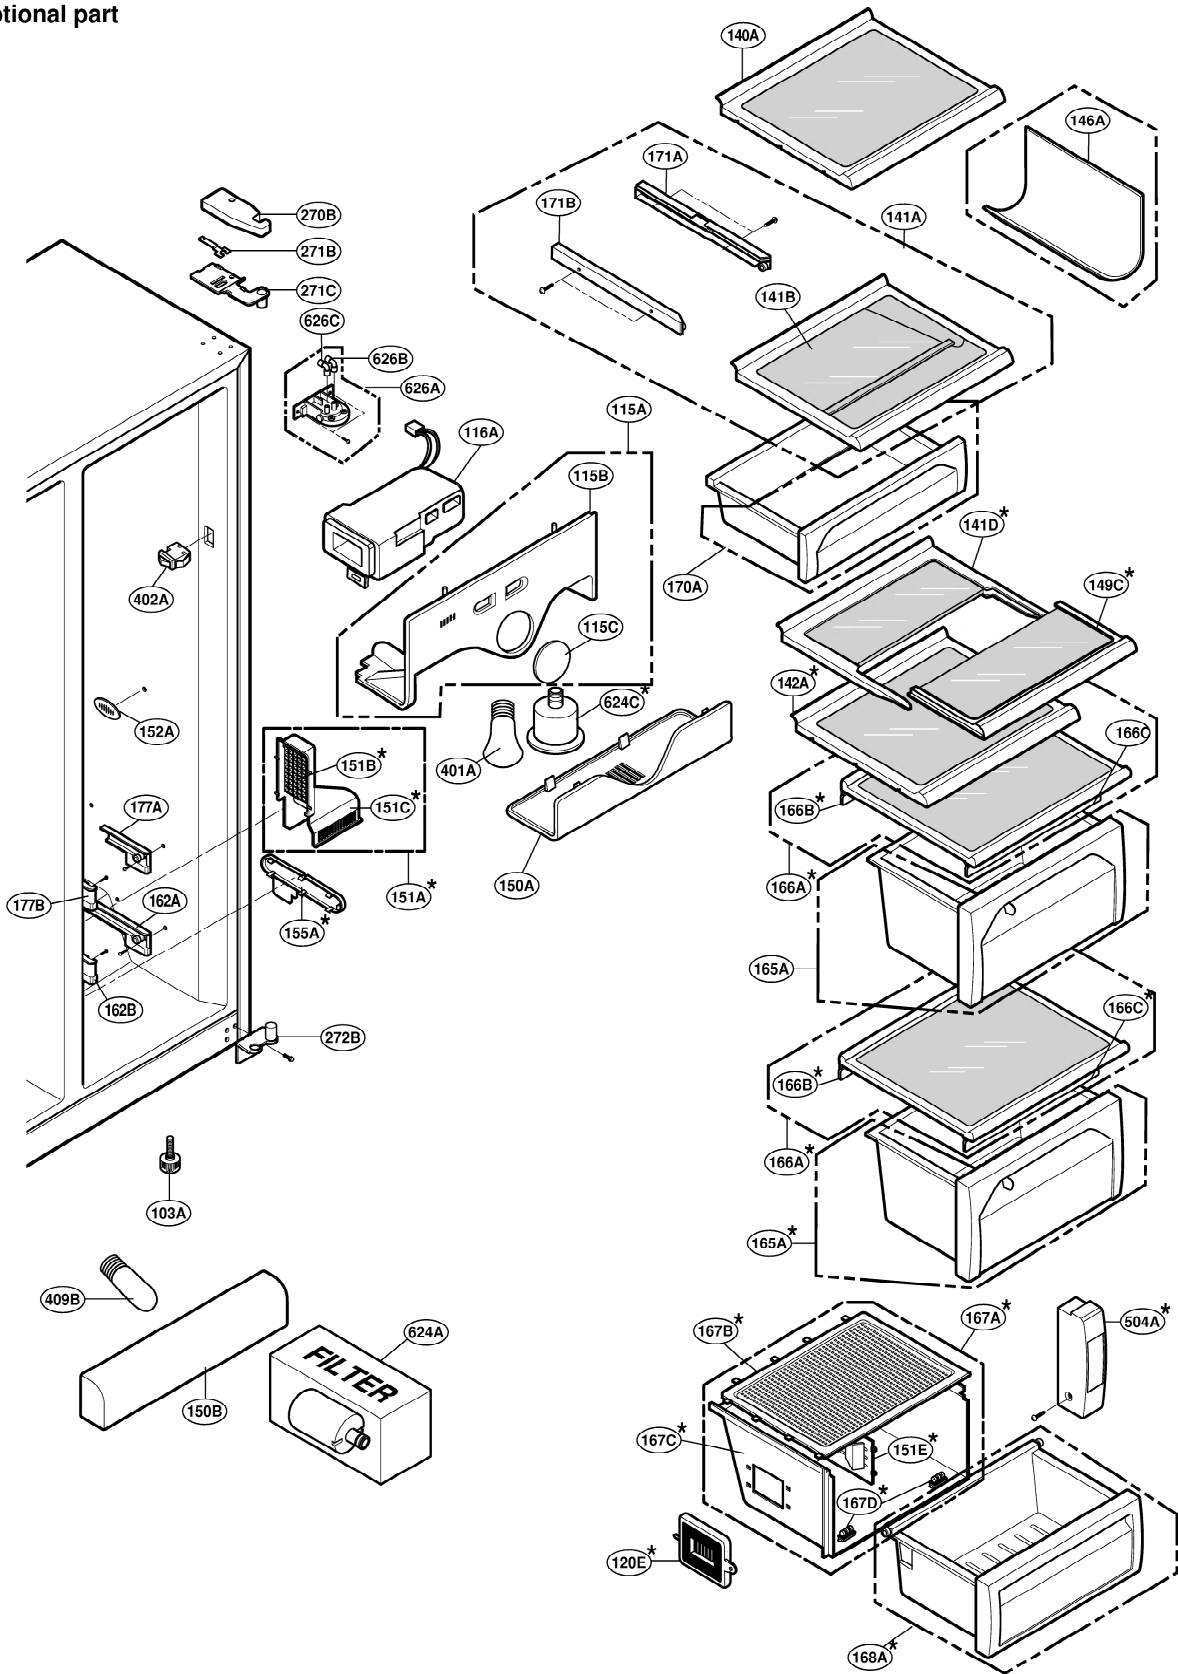

EXPLODED VIEW

FREEZER DOOR PART: GR-P247, GR-P207, GR-L247, GR-L207

EXPLODED VIEW

FREEZER DOOR PART: GR-C247, GR-C207, GR-B247, GR-B207

EXPLODED VIEW

Ref No. : GR-P247, GR-P207, GR-C247, GR-C207
REFRIGERATOR DOOR PART

* : Optional part

EXPLODED VIEW

Ref No. : GR-L247, GR-L207, GR-B247, GR-B207

REFRIGERATOR DOOR PART

* : Optional part

EXPLODED VIEW

FREEZER COMPARTMENT

* : Optional part

EXPLODED VIEW

FREEZER COMPARTMENT

* : Optional part

EXPLODED VIEW

REFRIGERATOR COMPARTMENT

* : Optional part

EXPLODED VIEW

ICE & WATER PART

* : Optional part

EXPLODED VIEW

MACHINE COMPARTMENT

* : Optional part

EXPLODED VIEW

DISPENSER PART