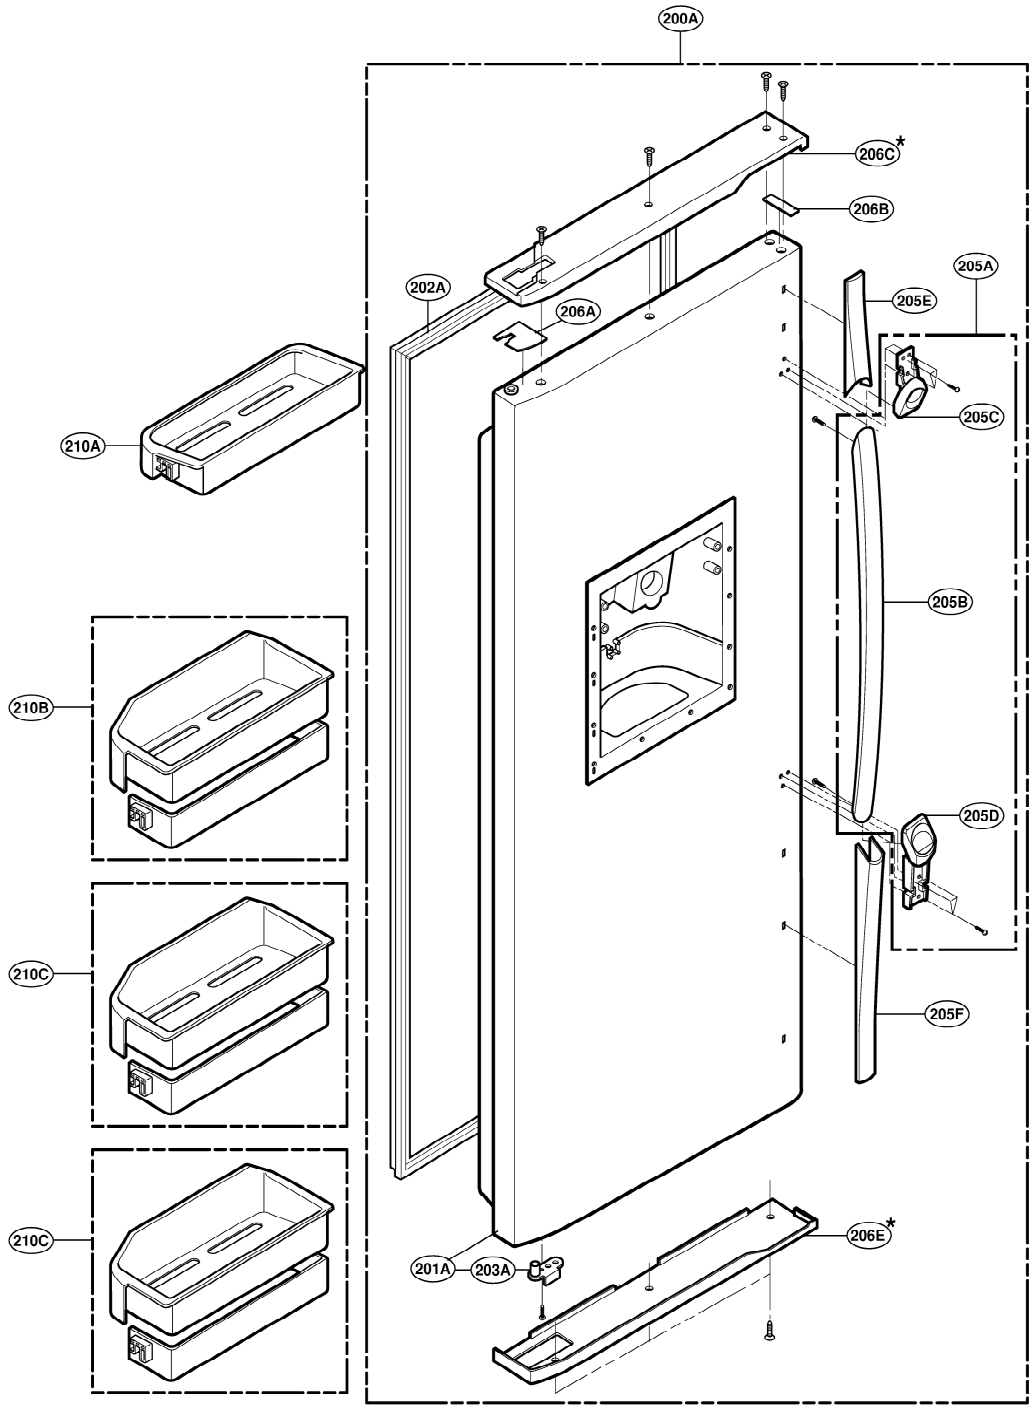

EXPLODED VIEW

FREEZER DOOR PART: GR-P247, GR-P207, GR-L247, GR-L207

EXPLODED VIEW

FREEZER DOOR PART: GR-C247, GR-C207, GR-B247, GR-B207

EXPLODED VIEW

Ref No. : GR-P247, GR-P207, GR-C247, GR-C207
REFRIGERATOR DOOR PART

* : Optional part

EXPLODED VIEW

Ref No. : GR-L247, GR-L207, GR-B247, GR-B207

REFRIGERATOR DOOR PART

* : Optional part

EXPLODED VIEW

FREEZER COMPARTMENT

* : Optional part

EXPLODED VIEW

FREEZER COMPARTMENT

* : Optional part

EXPLODED VIEW

REFRIGERATOR COMPARTMENT

* : Optional part

EXPLODED VIEW

ICE & WATER PART