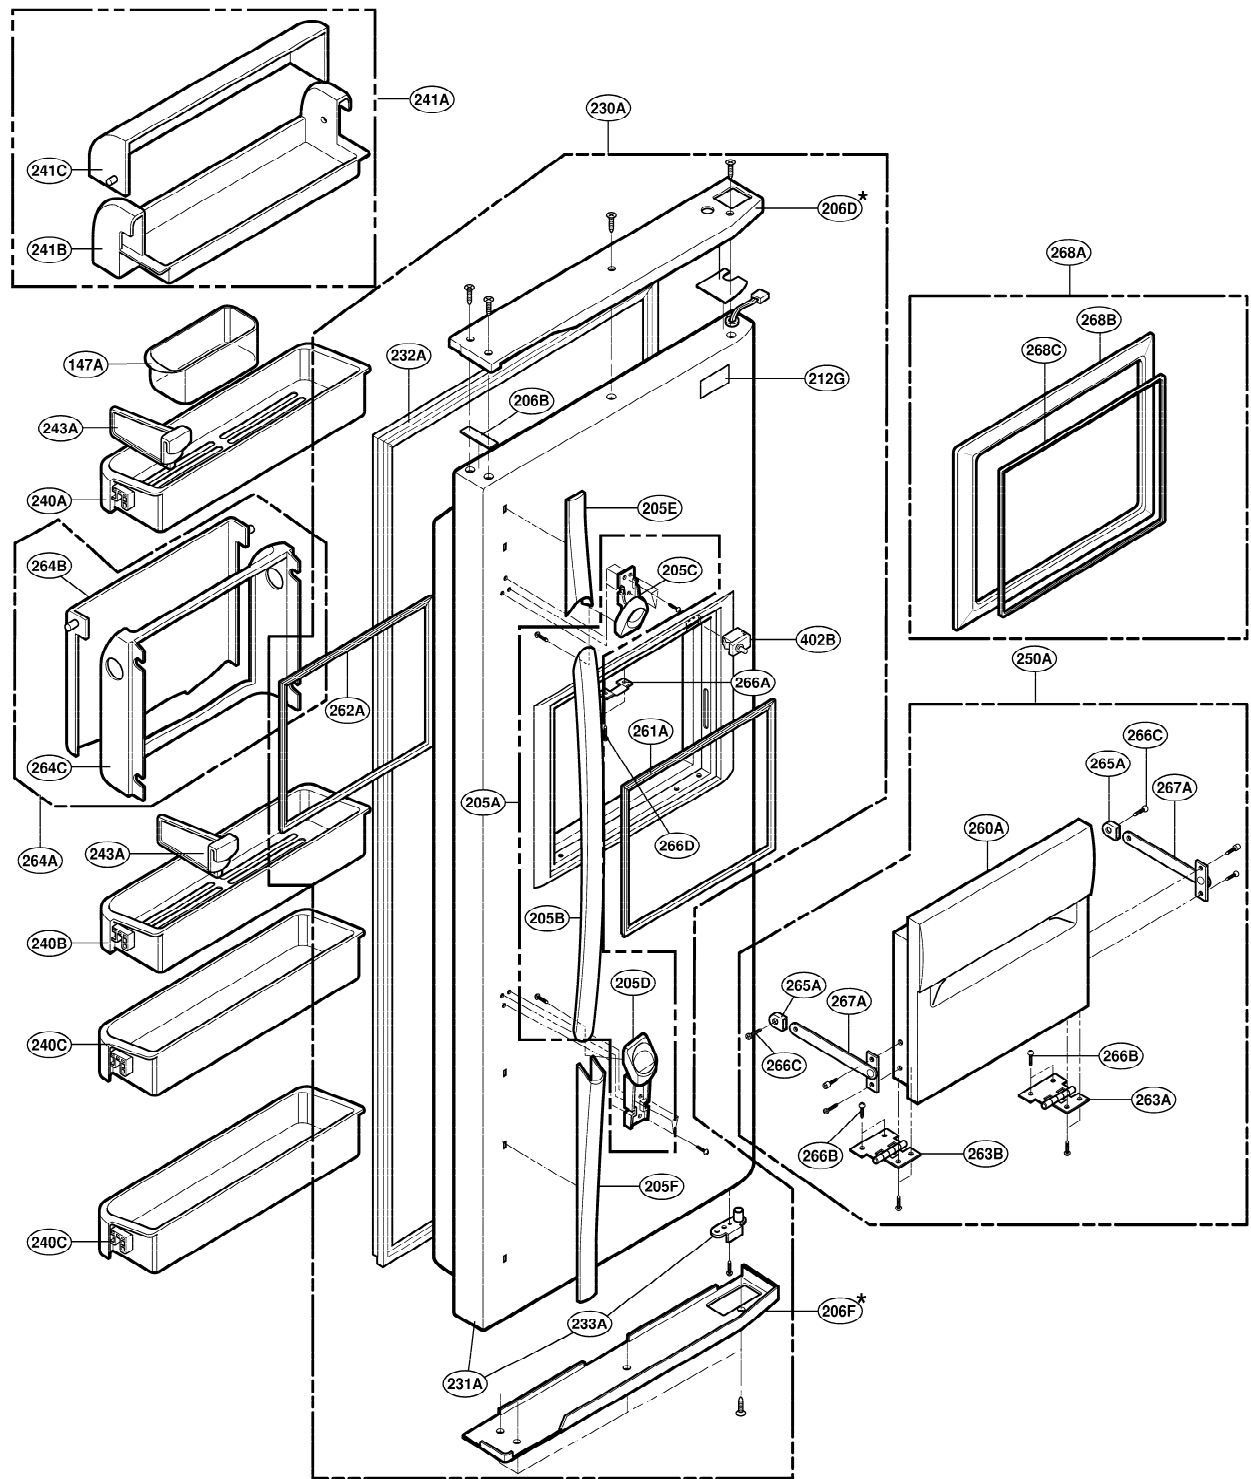

EXPLODED VIEW

FREEZER DOOR PART: GR-P247, GR-P207, GR-L247, GR-L207

EXPLODED VIEW

FREEZER DOOR PART: GR-C247, GR-C207, GR-B247, GR-B207

EXPLODED VIEW

Ref No. : GR-P247, GR-P207, GR-C247, GR-C207
REFRIGERATOR DOOR PART

* : Optional part

EXPLODED VIEW

Ref No. : GR-L247, GR-L207, GR-B247, GR-B207

REFRIGERATOR DOOR PART

* : Optional part

EXPLODED VIEW

FREEZER COMPARTMENT

* : Optional part

EXPLODED VIEW

FREEZER COMPARTMENT

* : Optional part

EXPLODED VIEW

REFRIGERATOR COMPARTMENT

* : Optional part

EXPLODED VIEW

ICE & WATER PART