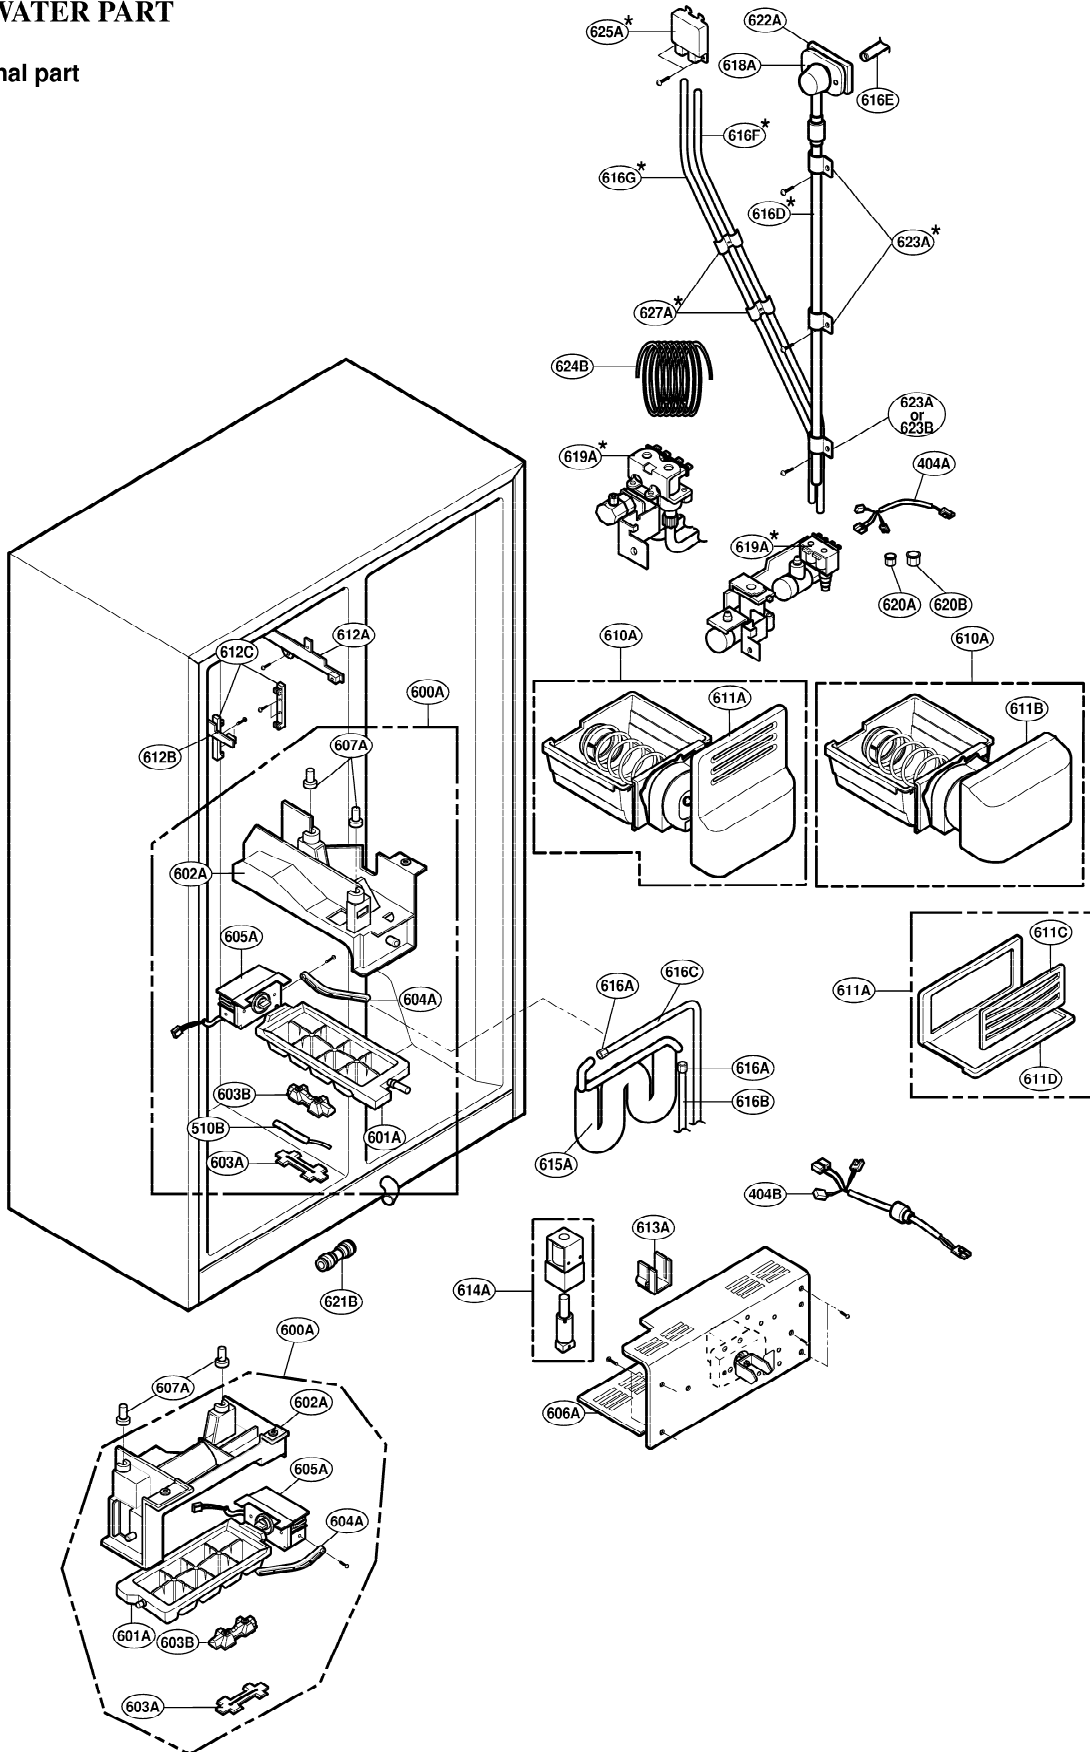

EXPLODED VIEW

FREEZER DOOR PART: GR-P247, GR-P207, GR-L247, GR-L207

EXPLODED VIEW

FREEZER DOOR PART: GR-C247, GR-C207, GR-B247, GR-B207

EXPLODED VIEW

Ref No. : GR-P247, GR-P207, GR-C247, GR-C207
REFRIGERATOR DOOR PART

* : Optional part

EXPLODED VIEW

Ref No. : GR-L247, GR-L207, GR-B247, GR-B207

REFRIGERATOR DOOR PART

* : Optional part

EXPLODED VIEW

FREEZER COMPARTMENT

* : Optional part

EXPLODED VIEW

FREEZER COMPARTMENT

* : Optional part

EXPLODED VIEW

REFRIGERATOR COMPARTMENT

* : Optional part

EXPLODED VIEW

ICE & WATER PART

* : Optional part

EXPLODED VIEW

MACHINE COMPARTMENT

* : Optional part

EXPLODED VIEW

DISPENSER PART