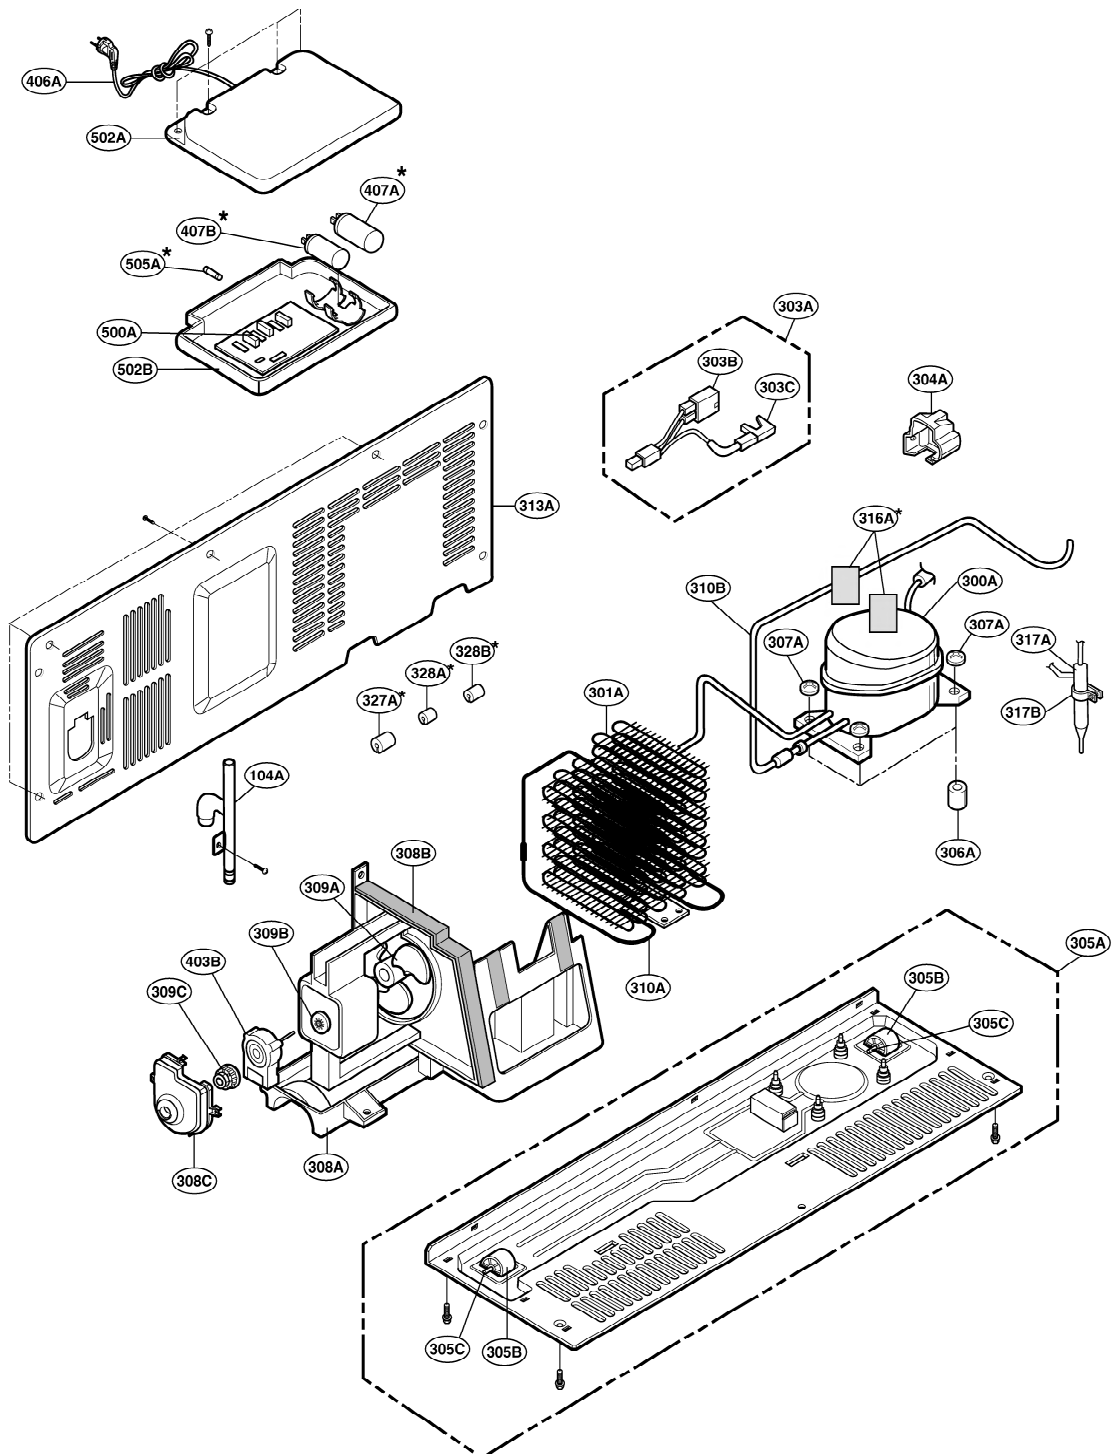

EXPLODED VIEW

FREEZER DOOR PART: GR-P197, GR-L197, GR-P207, GR-L207

* : Optional part

EXPLODED VIEW

Ref No. : GR-P197, GR-C197, GR-P207, GR-C207
REFRIGERATOR DOOR PART

* : Optional part

EXPLODED VIEW

FREEZER COMPARTMENT

* : Optional part

EXPLODED VIEW

REFRIGERATOR COMPARTMENT

* : Optional part

EXPLODED VIEW

MACHINE COMPARTMENT

* : Optional part

EXPLODED VIEW

DISPENSER PART