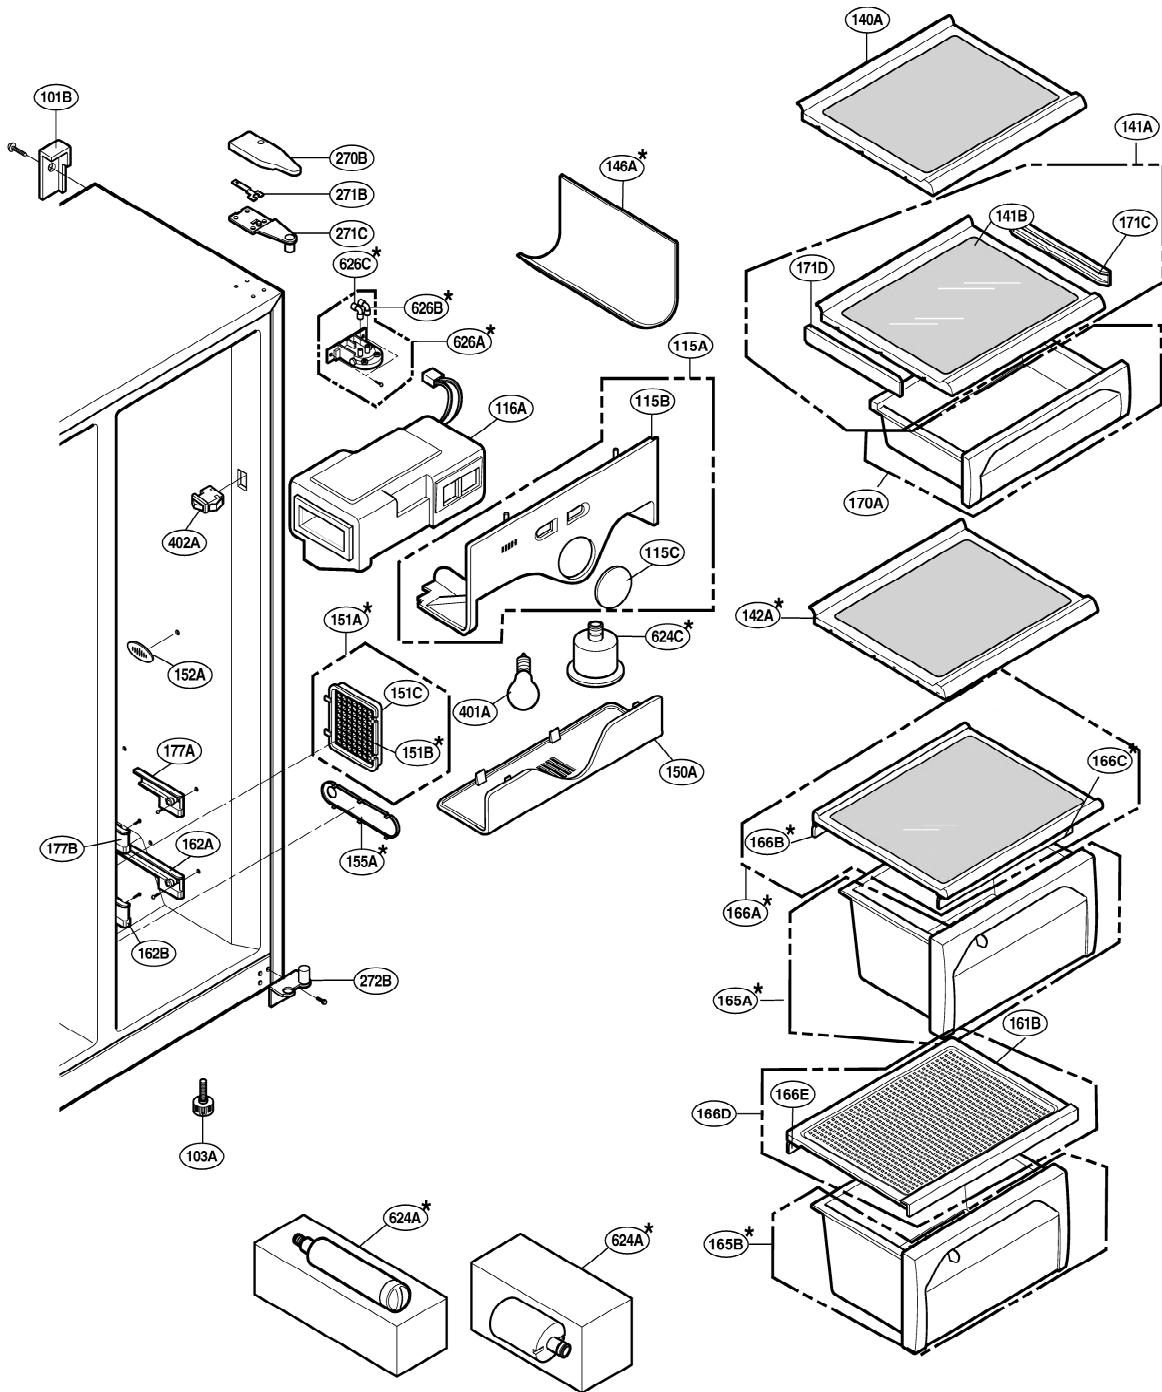

EXPLODED VIEW

FREEZER DOOR PART: GR-P197, GR-L197, GR-P207, GR-L207

* : Optional part

EXPLODED VIEW

Ref No. : GR-P197, GR-C197, GR-P207, GR-C207
REFRIGERATOR DOOR PART

* : Optional part

EXPLODED VIEW

FREEZER COMPARTMENT

* : Optional part

EXPLODED VIEW

REFRIGERATOR COMPARTMENT

* : Optional part

EXPLODED VIEW

MACHINE COMPARTMENT

* : Optional part

EXPLODED VIEW

DISPENSER PART