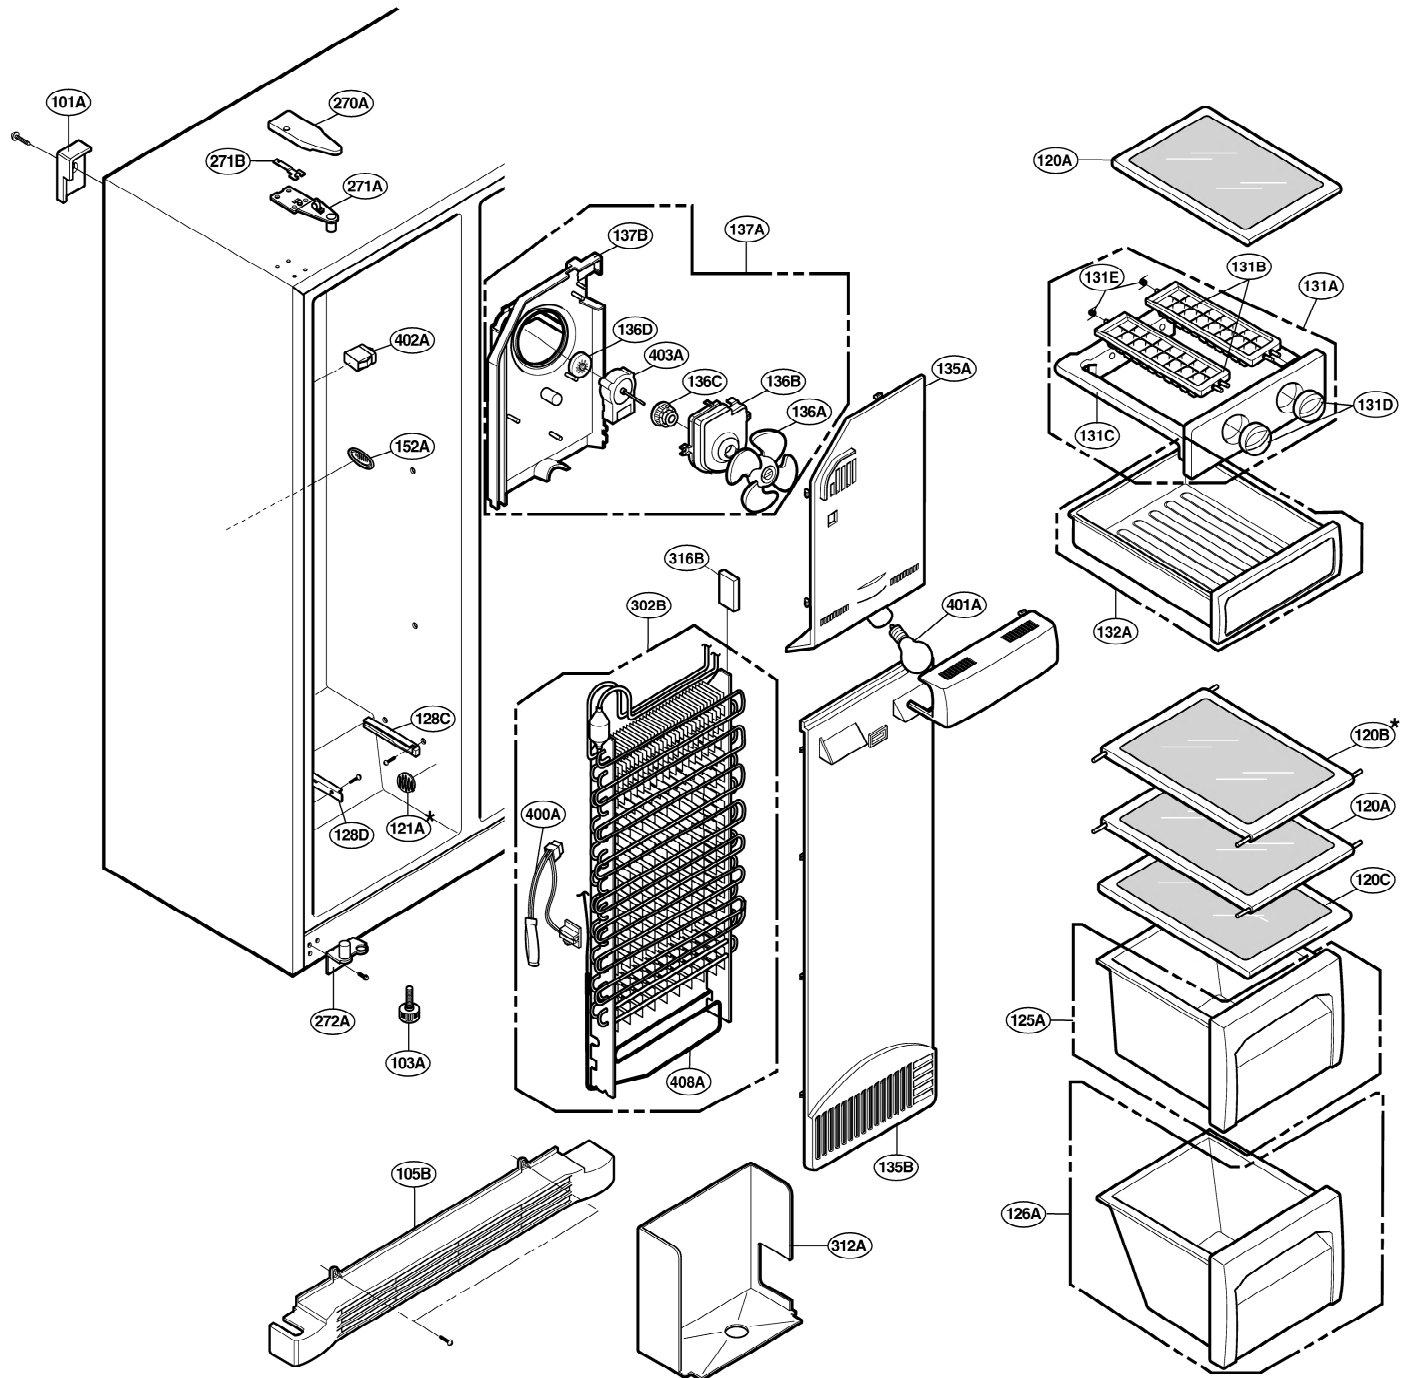

EXPLODED VIEW

FREEZER DOOR PART: GR-P247, GR-P207, GR-L247, GR-L207

EXPLODED VIEW

Ref No. : GR-P247, GR-P207, GR-C247, GR-C207
REFRIGERATOR DOOR PART

* : Optional part

EXPLODED VIEW

FREEZER COMPARTMENT

* : Optional part

EXPLODED VIEW

REFRIGERATOR COMPARTMENT

* : Optional part

EXPLODED VIEW

ICE & WATER PART

* : Optional part

EXPLODED VIEW

MACHINE COMPARTMENT

* : Optional part

EXPLODED VIEW

DISPENSER PART