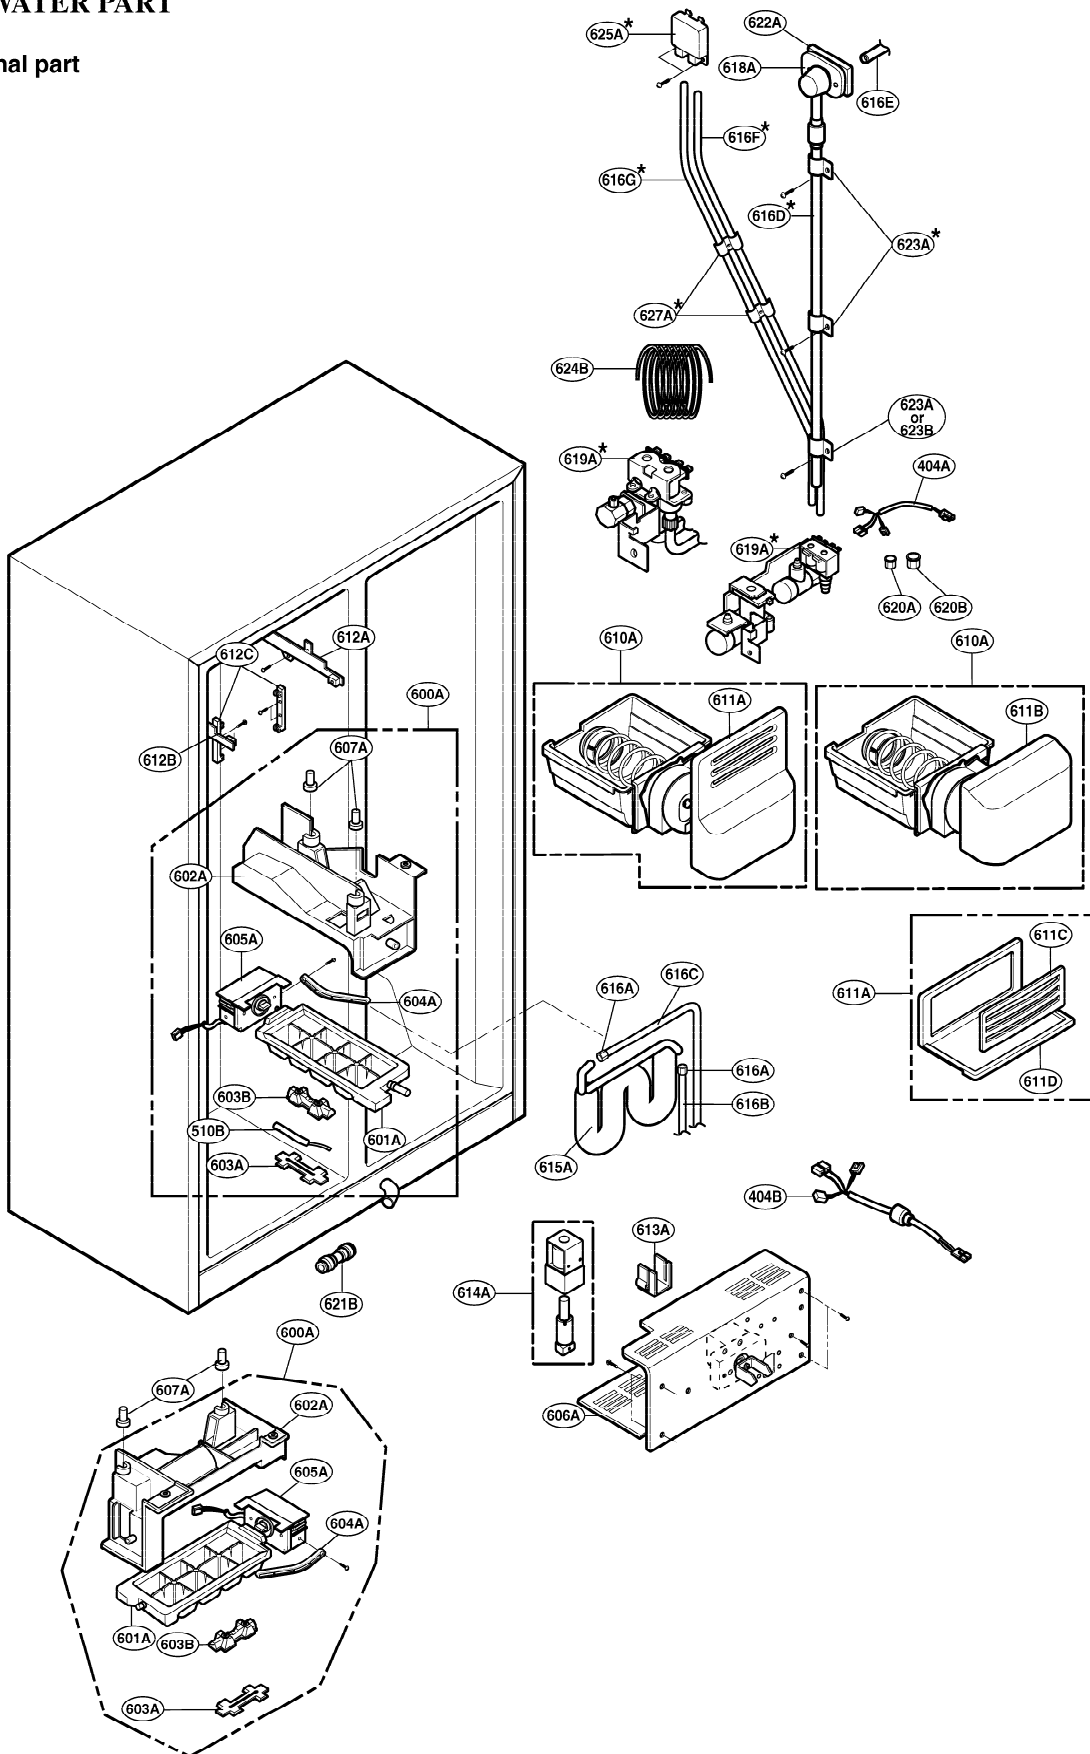

EXPLODED VIEW

FREEZER DOOR PART: GR-P247, GR-P207, GR-L247, GR-L207

EXPLODED VIEW

Ref No. : GR-P247, GR-P207, GR-C247, GR-C207
REFRIGERATOR DOOR PART

* : Optional part

EXPLODED VIEW

FREEZER COMPARTMENT

* : Optional part

EXPLODED VIEW

REFRIGERATOR COMPARTMENT

* : Optional part

EXPLODED VIEW

ICE & WATER PART

* : Optional part

EXPLODED VIEW

MACHINE COMPARTMENT

* : Optional part

EXPLODED VIEW

DISPENSER PART