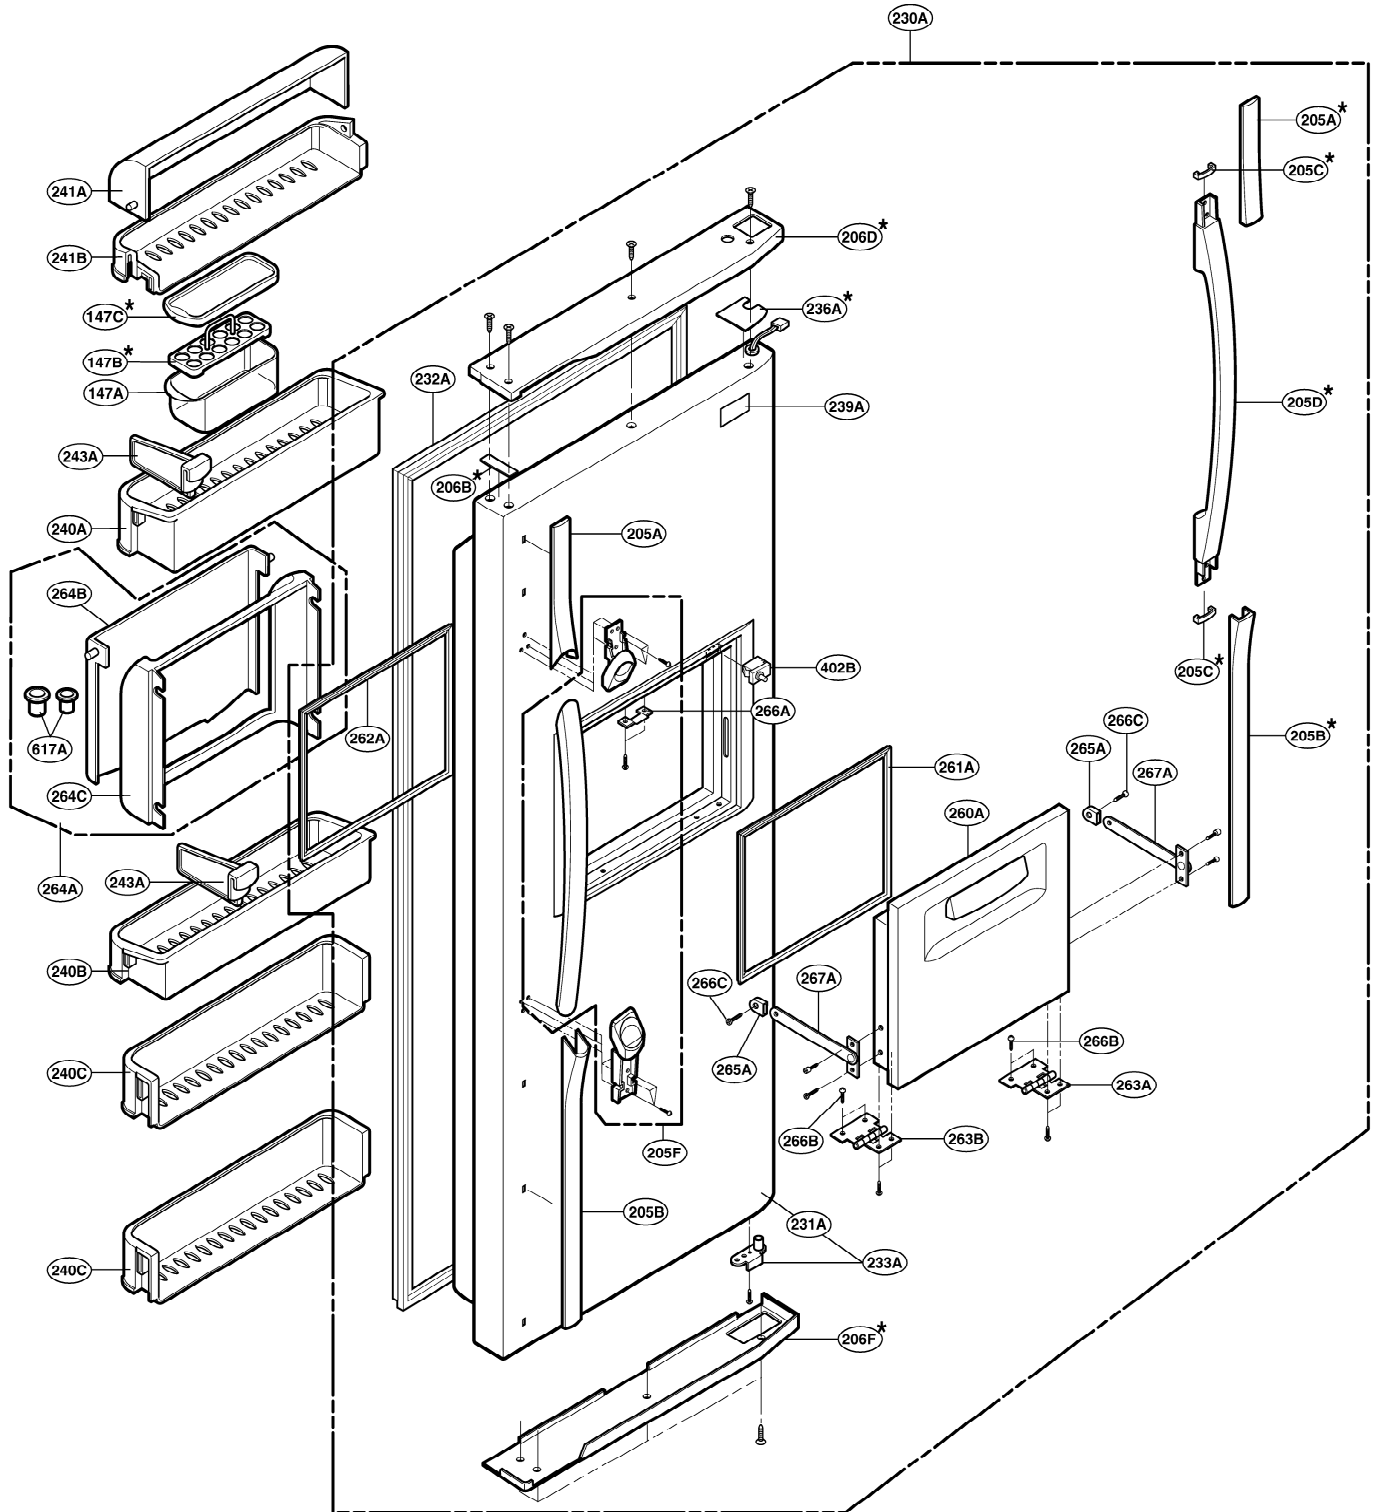

EXPLODED VIEW

FREEZER DOOR PART: GR-P247, GR-P207, GR-L247, GR-L207

EXPLODED VIEW

Ref No. : GR-P247, GR-P207, GR-C247, GR-C207
REFRIGERATOR DOOR PART

* : Optional part

EXPLODED VIEW

FREEZER COMPARTMENT

* : Optional part

EXPLODED VIEW

REFRIGERATOR COMPARTMENT

* : Optional part

EXPLODED VIEW

ICE & WATER PART

* : Optional part

EXPLODED VIEW

MACHINE COMPARTMENT

* : Optional part

EXPLODED VIEW

DISPENSER PART