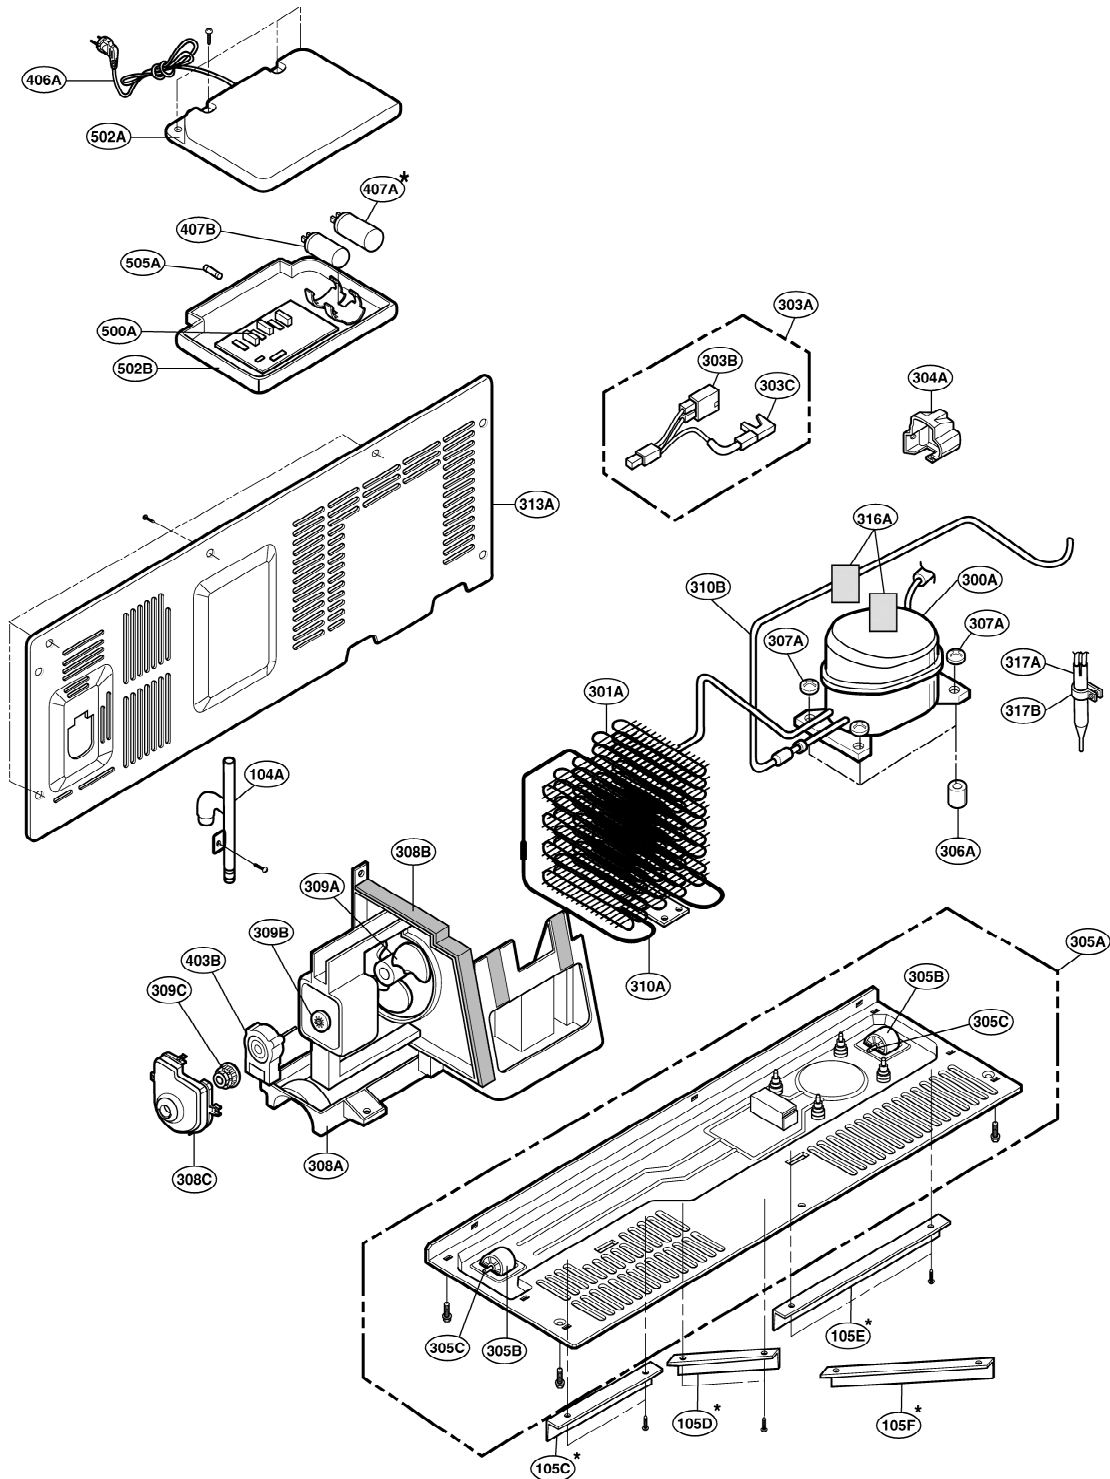

EXPLODED VIEW

FREEZER DOOR PART: GR-P247, GR-P207, GR-L247, GR-L207

EXPLODED VIEW

Ref No. : GR-P247, GR-P207, GR-C247, GR-C207
REFRIGERATOR DOOR PART

* : Optional part

EXPLODED VIEW

FREEZER COMPARTMENT

* : Optional part

EXPLODED VIEW

REFRIGERATOR COMPARTMENT

* : Optional part

EXPLODED VIEW

ICE & WATER PART

* : Optional part

EXPLODED VIEW

MACHINE COMPARTMENT

* : Optional part

EXPLODED VIEW

DISPENSER PART