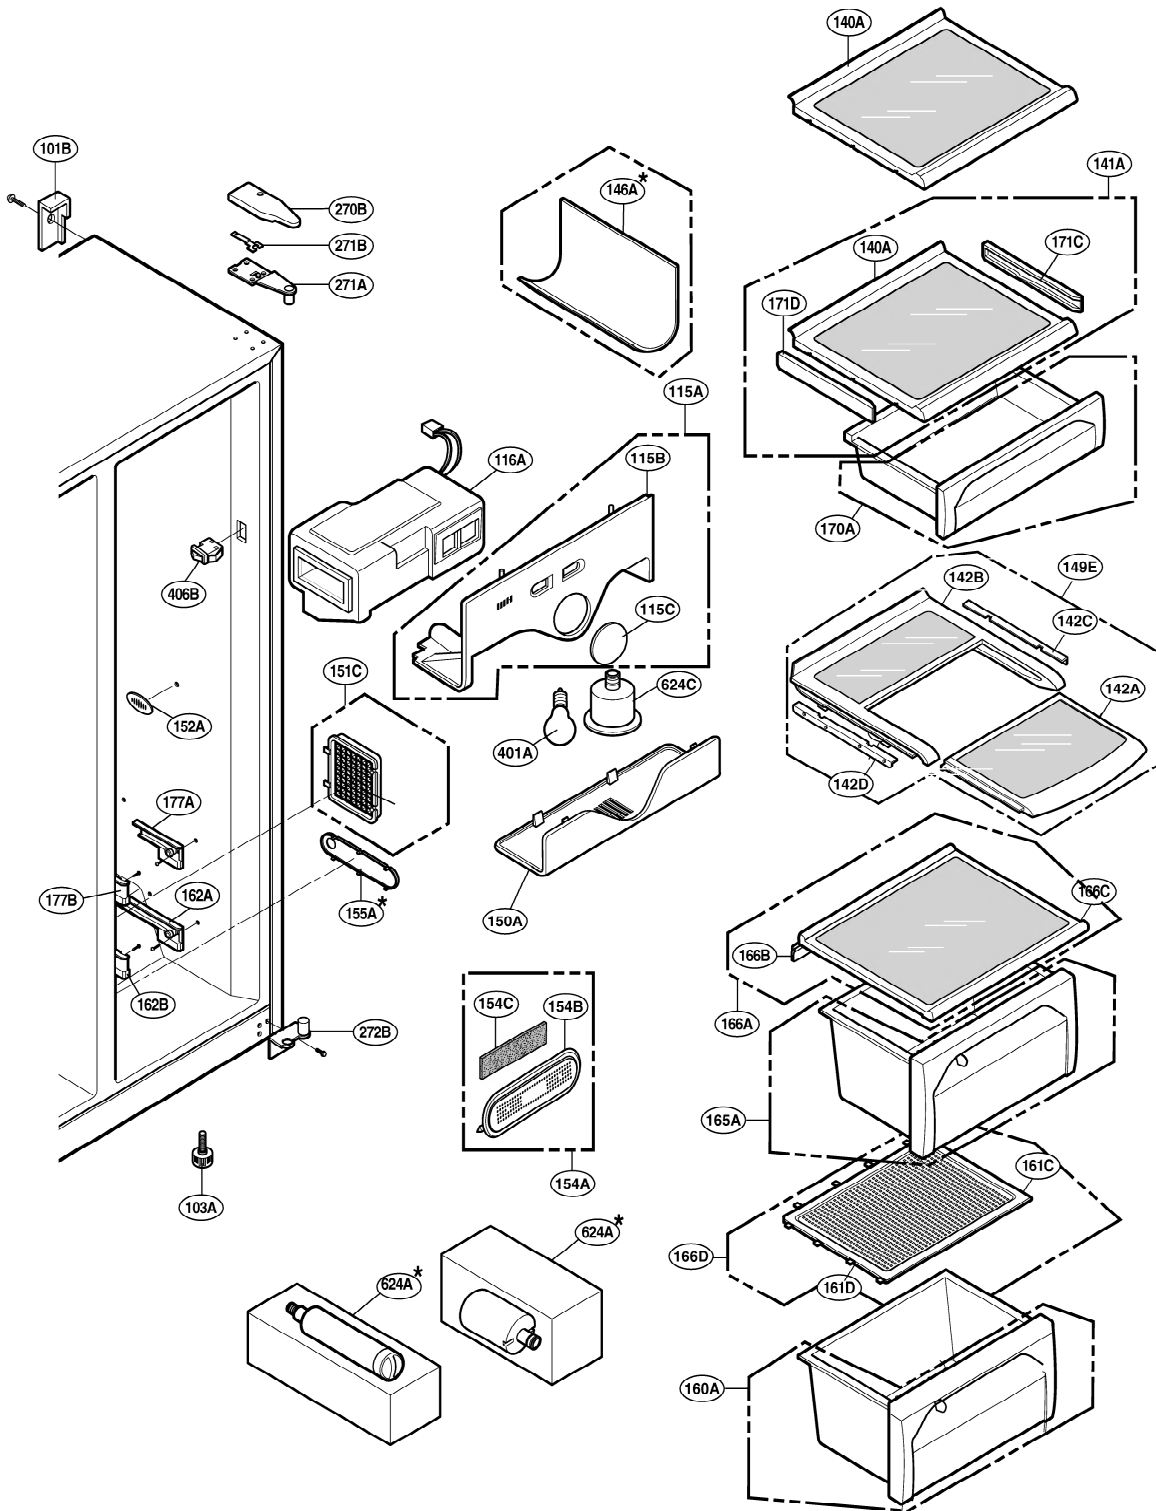

EXPLODED VIEW

FREEZER DOOR PART: GR-P247, GR-P207, GR-L247, GR-L207

EXPLODED VIEW

Ref No. : GR-P247, GR-P207, GR-C247, GR-C207
REFRIGERATOR DOOR PART

* : Optional part

EXPLODED VIEW

FREEZER COMPARTMENT

* : Optional part

EXPLODED VIEW

REFRIGERATOR COMPARTMENT

* : Optional part

EXPLODED VIEW

ICE & WATER PART

* : Optional part

EXPLODED VIEW

MACHINE COMPARTMENT

* : Optional part

EXPLODED VIEW

DISPENSER PART