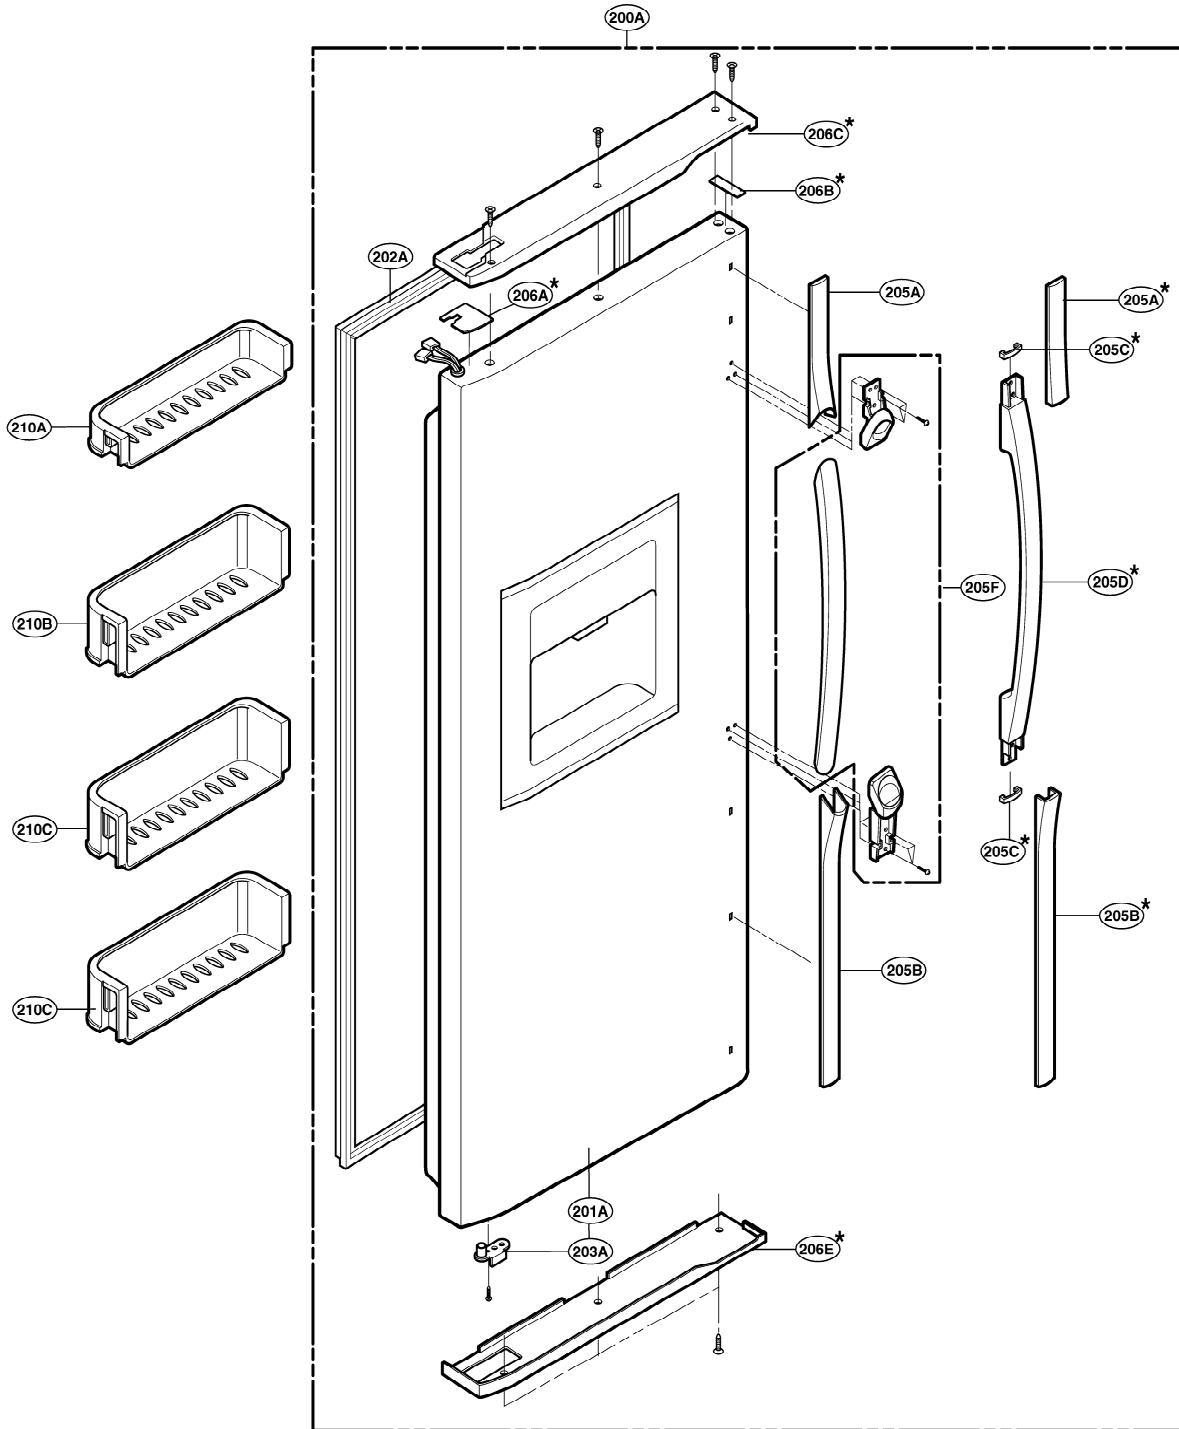

EXPLODED VIEW

FREEZER DOOR PART: GR-P247, GR-P207, GR-L247, GR-L207

EXPLODED VIEW

Ref No. : GR-P247, GR-P207, GR-C247, GR-C207
REFRIGERATOR DOOR PART

* : Optional part

EXPLODED VIEW

FREEZER COMPARTMENT

* : Optional part

EXPLODED VIEW

REFRIGERATOR COMPARTMENT

* : Optional part

EXPLODED VIEW

ICE & WATER PART

* : Optional part

EXPLODED VIEW

MACHINE COMPARTMENT

* : Optional part

EXPLODED VIEW

DISPENSER PART