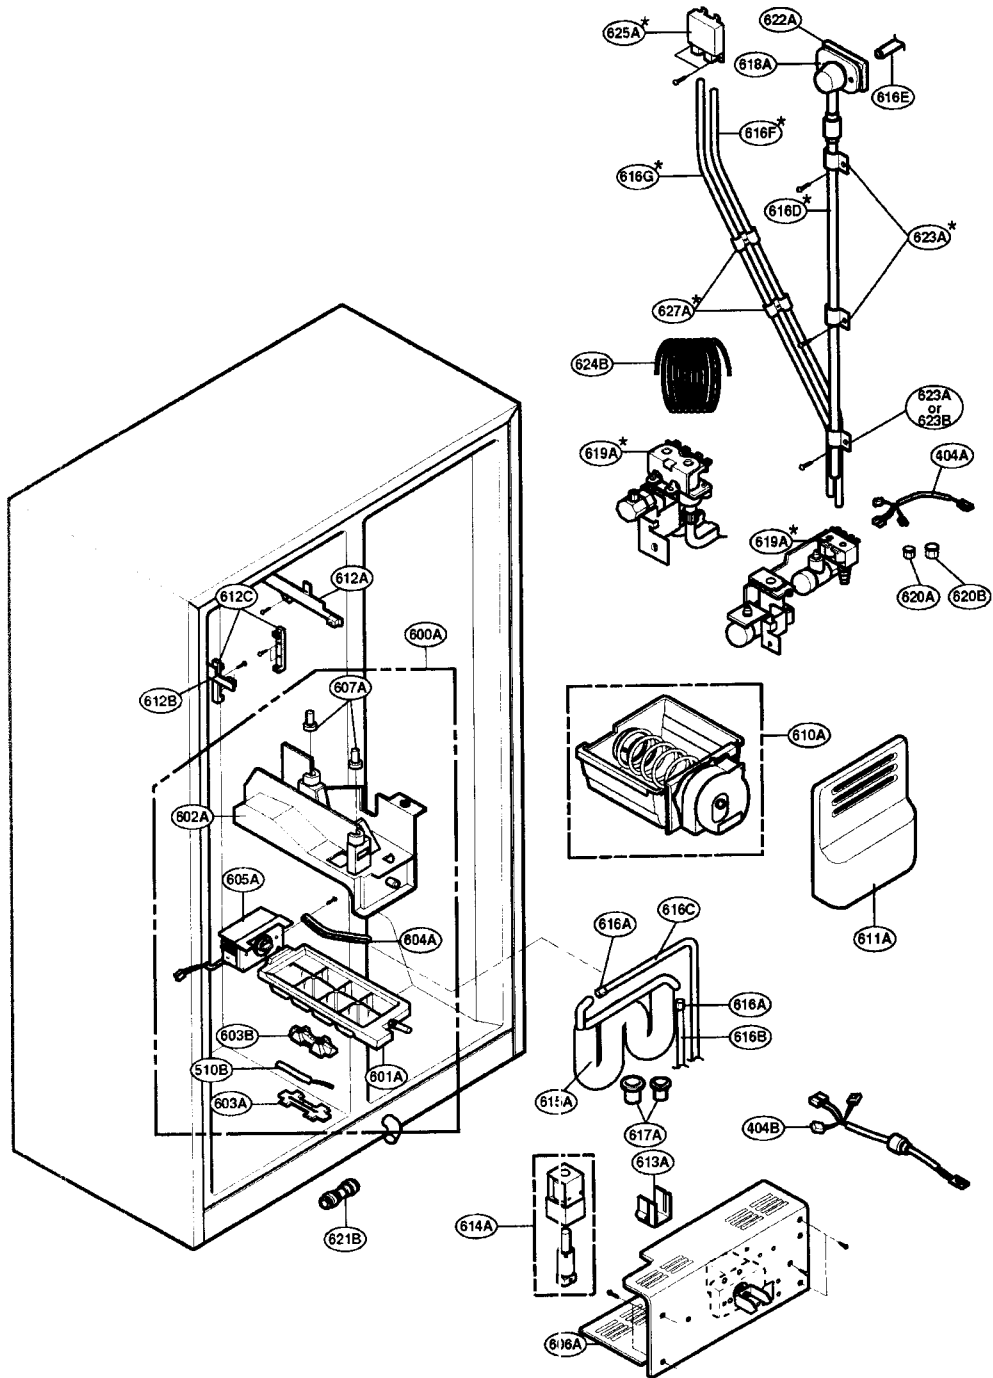

EXPLODED VIEW

FREEZER DOOR PART: GR-C247, GR-C207, GR-B247, GR-B207

EXPLODED VIEW

Ref No. : GR-L247, GR-L207, GR-B247, GR-B207

REFRIGERATOR DOOR PART

* : Optional part

EXPLODED VIEW

FREEZER COMPARTMENT

* : Optional part

EXPLODED VIEW

REFRIGERATOR COMPARTMENT

* : Optional part

EXPLODED VIEW

ICE & WATER PART

* : Optional part

EXPLODED VIEW

MACHINE COMPARTMENT

* : Optional part

EXPLODED VIEW

DISPENSER PART