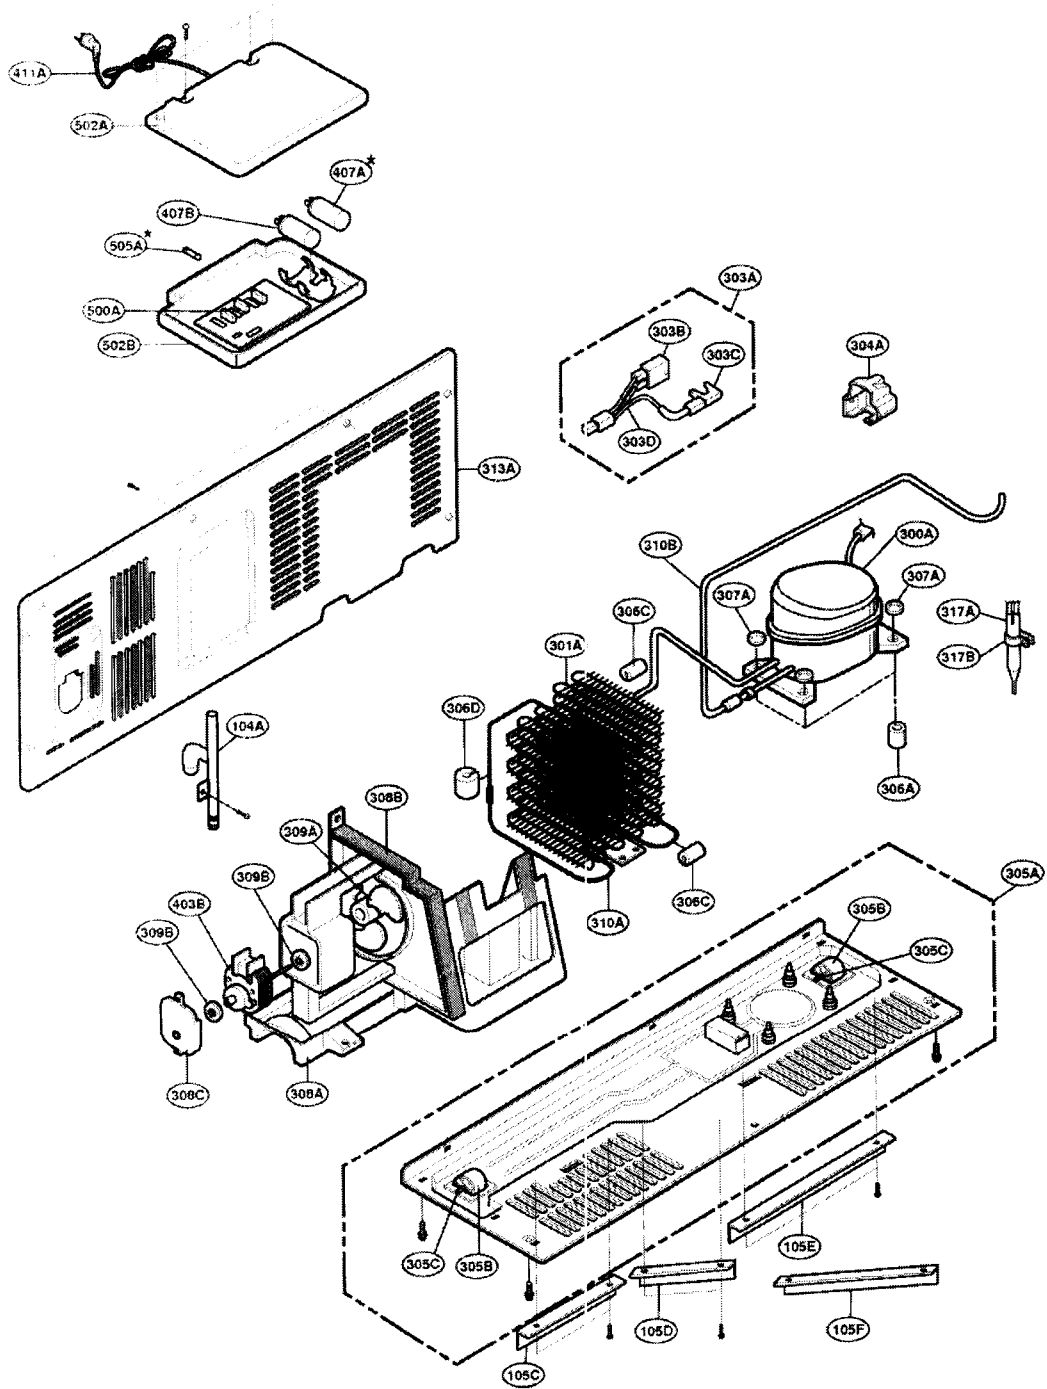

EXPLODED VIEW

FREEZER DOOR PART: GR-C247, GR-C207, GR-B247, GR-B207

EXPLODED VIEW

Ref No. : GR-L247, GR-L207, GR-B247, GR-B207

REFRIGERATOR DOOR PART

* : Optional part

EXPLODED VIEW

FREEZER COMPARTMENT

* : Optional part

EXPLODED VIEW

REFRIGERATOR COMPARTMENT

* : Optional part

EXPLODED VIEW

ICE & WATER PART

* : Optional part

EXPLODED VIEW

MACHINE COMPARTMENT

* : Optional part

EXPLODED VIEW

DISPENSER PART