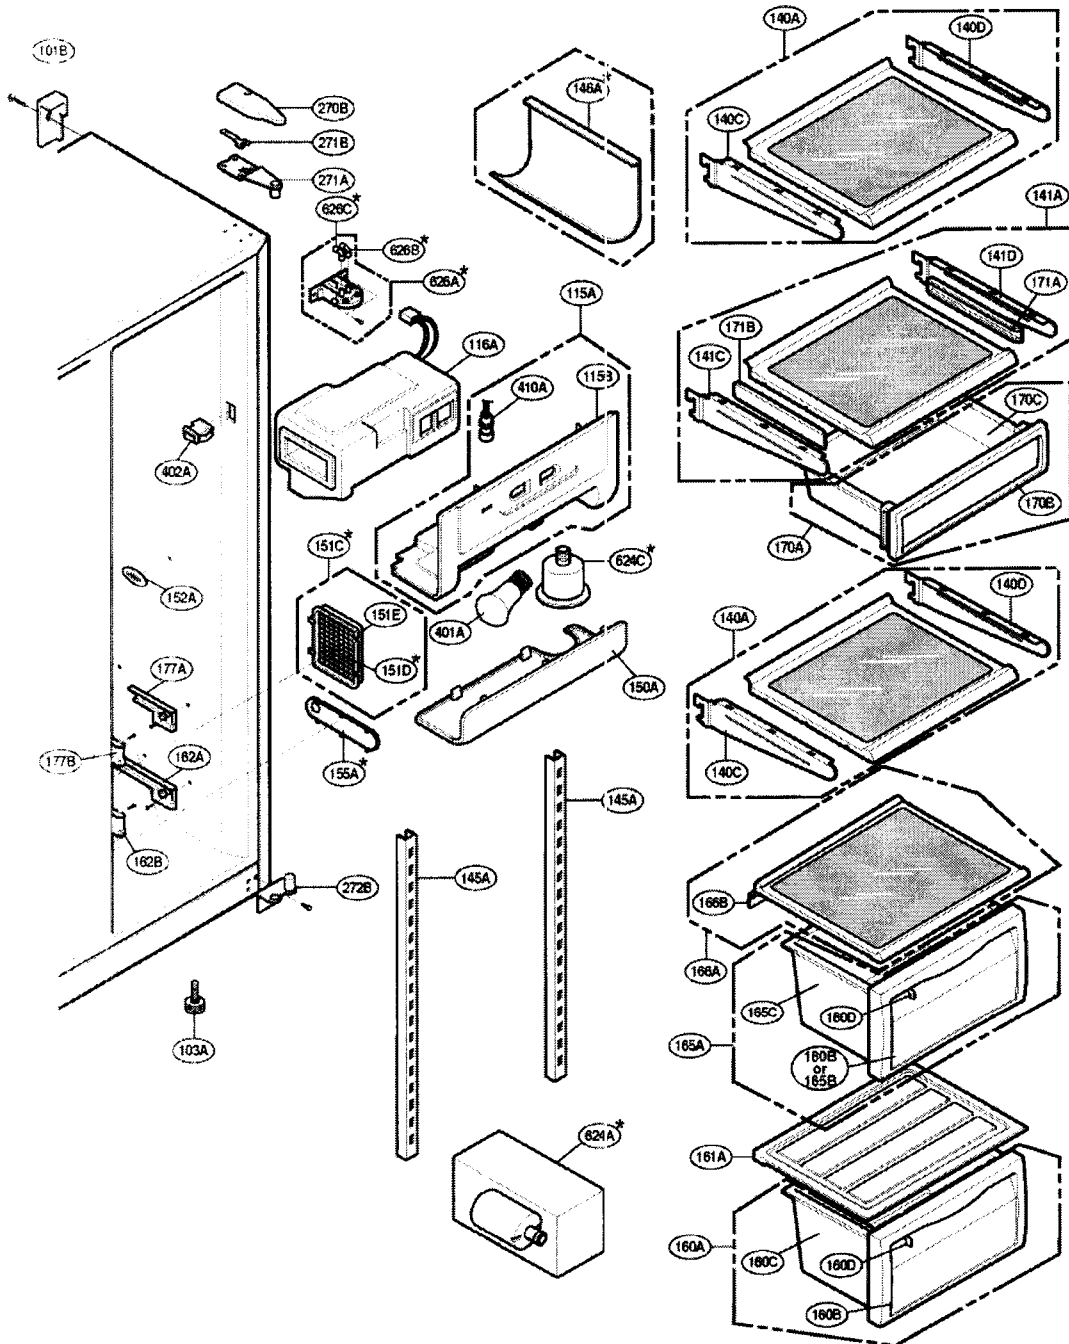

EXPLODED VIEW

FREEZER DOOR PART: GR-C247, GR-C207, GR-B247, GR-B207

EXPLODED VIEW

Ref No. : GR-L247, GR-L207, GR-B247, GR-B207

REFRIGERATOR DOOR PART

* : Optional part

EXPLODED VIEW

FREEZER COMPARTMENT

* : Optional part

EXPLODED VIEW

REFRIGERATOR COMPARTMENT

* : Optional part

EXPLODED VIEW

ICE & WATER PART

* : Optional part

EXPLODED VIEW

MACHINE COMPARTMENT

* : Optional part

EXPLODED VIEW

DISPENSER PART