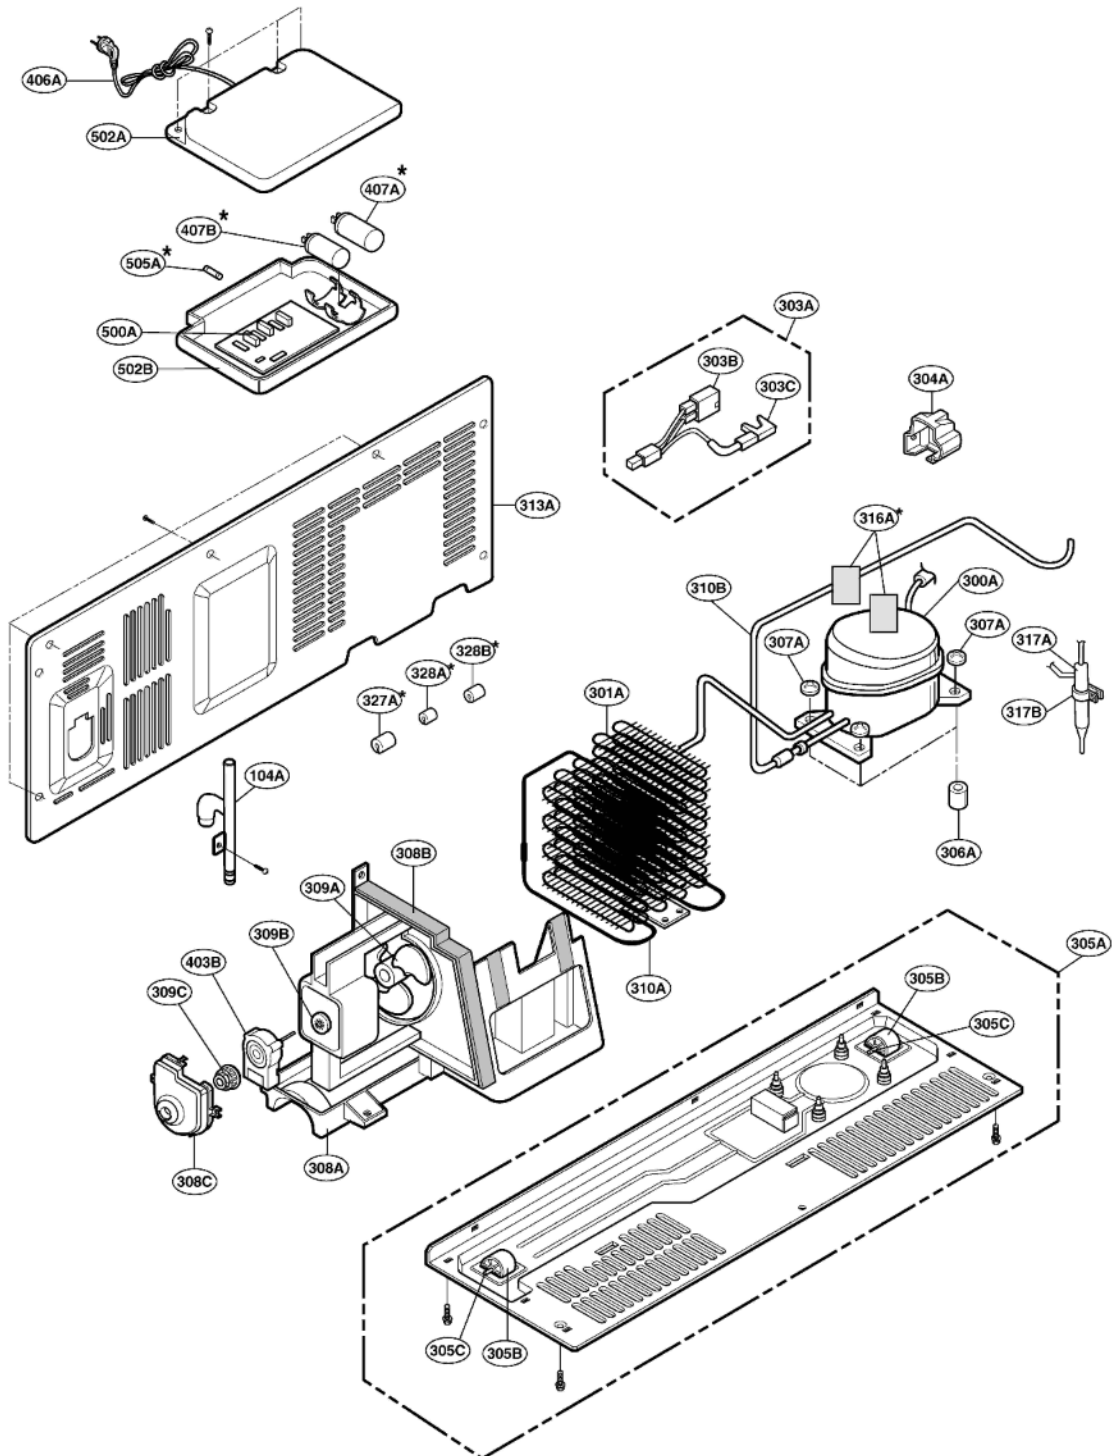

EXPLODED VIEW

FREEZER DOOR PART: GR-P197, GR-L197, GR-P207, GR-L207

* : Optional part

EXPLODED VIEW

Ref No. : GR-P197, GR-C197, GR-P207, GR-C207
REFRIGERATOR DOOR PART

* : Optional part

EXPLODED VIEW

FREEZER COMPARTMENT

* : Optional part

EXPLODED VIEW

REFRIGERATOR COMPARTMENT

* : Optional part

EXPLODED VIEW

MACHINE COMPARTMENT

* : Optional part

EXPLODED VIEW

DISPENSER PART