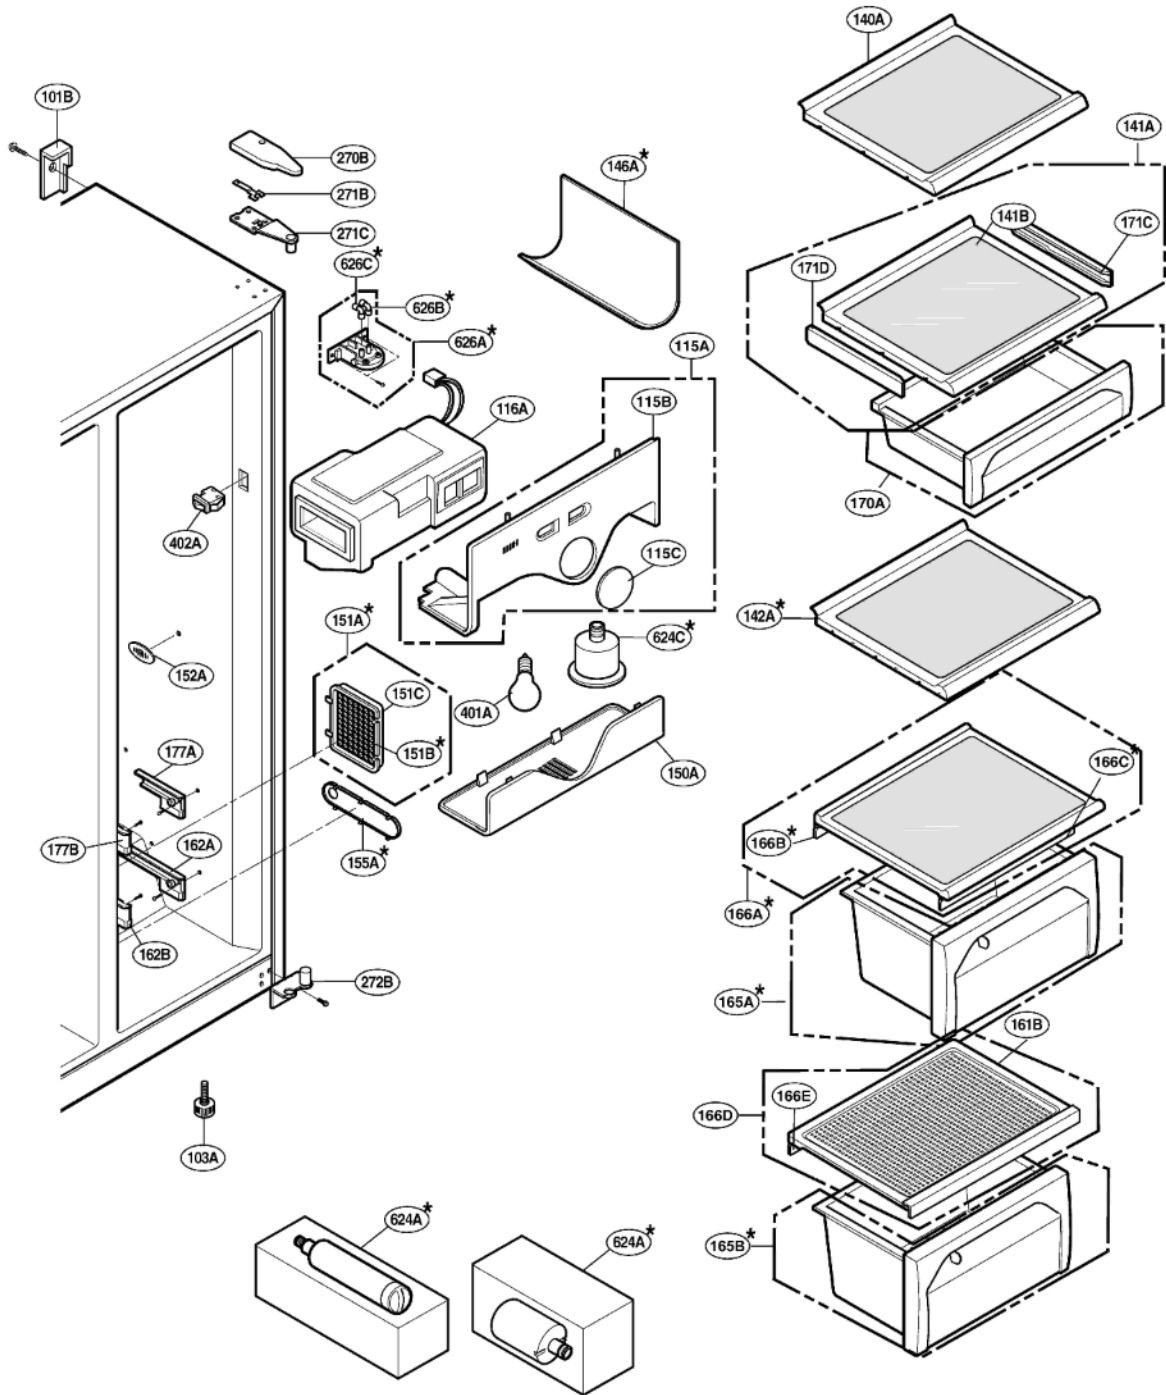

EXPLODED VIEW

FREEZER DOOR PART: GR-P197, GR-L197, GR-P207, GR-L207

* : Optional part

EXPLODED VIEW

Ref No. : GR-P197, GR-C197, GR-P207, GR-C207
REFRIGERATOR DOOR PART

* : Optional part

EXPLODED VIEW

FREEZER COMPARTMENT

* : Optional part

EXPLODED VIEW

REFRIGERATOR COMPARTMENT

* : Optional part

EXPLODED VIEW

MACHINE COMPARTMENT

* : Optional part

EXPLODED VIEW

DISPENSER PART