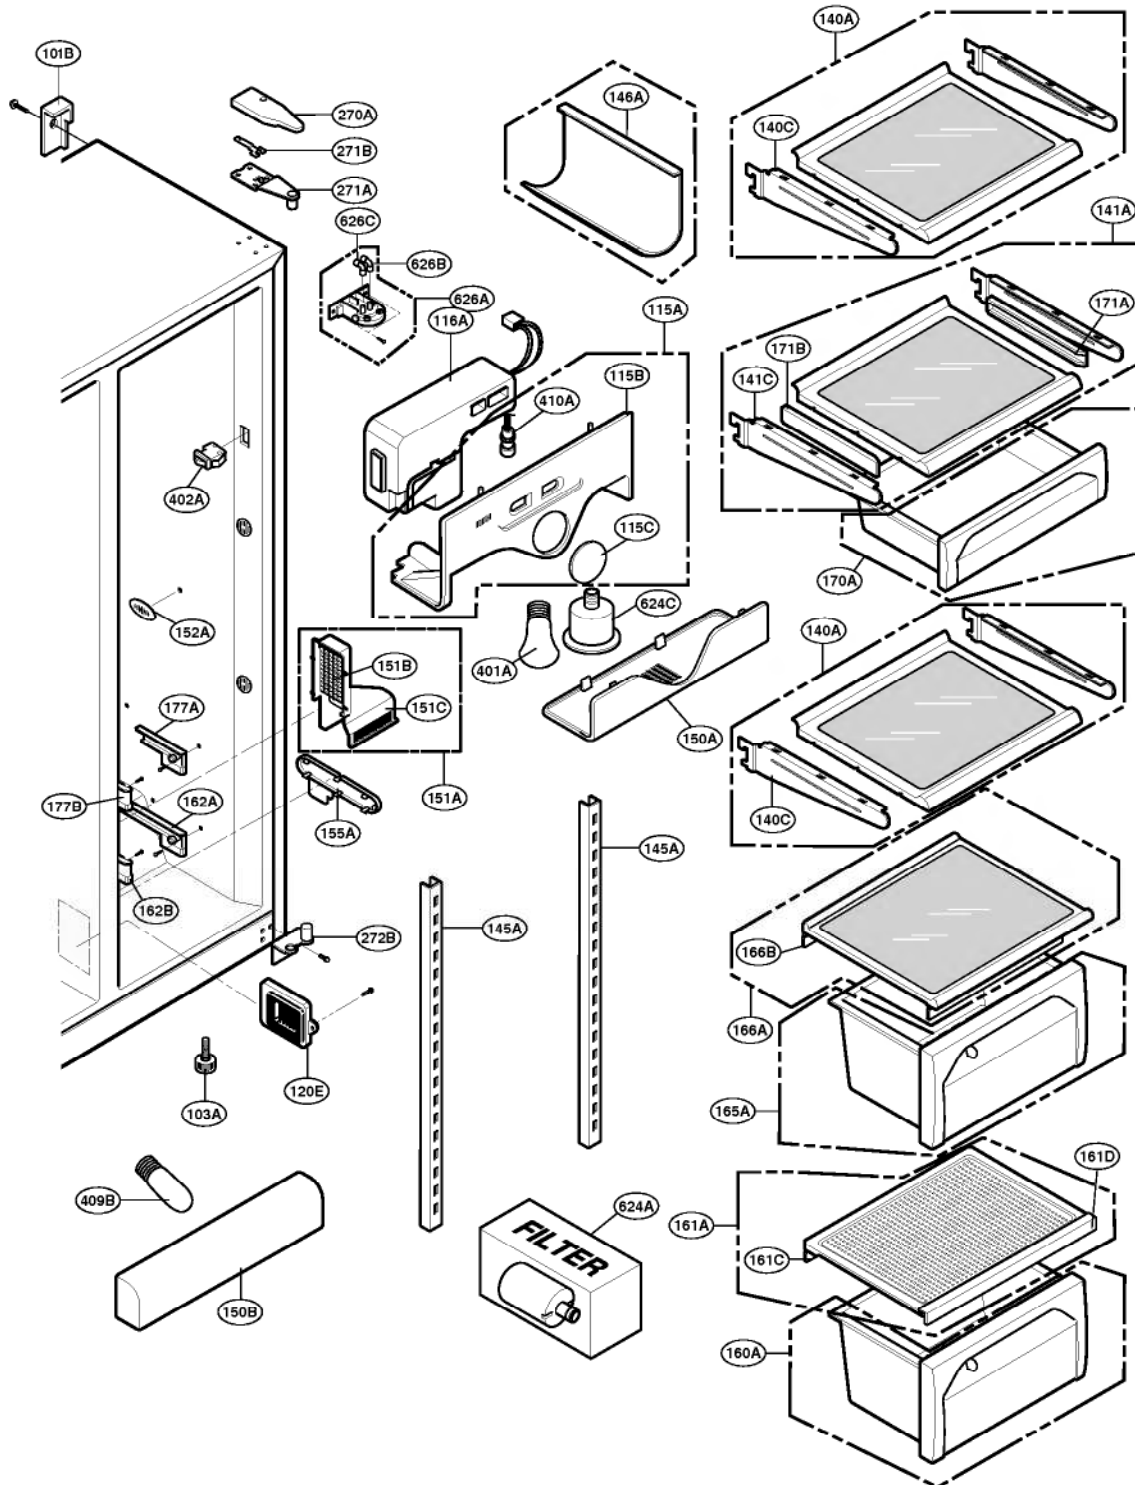

EXPLODED VIEW

FREEZER DOOR PART: GR-P247, GR-P207, GR-L247, GR-L207

EXPLODED VIEW

FREEZER DOOR PART: GR-C247, GR-C207, GR-B247, GR-B207

EXPLODED VIEW

Ref No. : GR-P247, GR-P207, GR-C247, GR-C207
 REFRIGERATOR DOOR PART

* : Optional part

EXPLODED VIEW

Ref No. : GR-L247, GR-L207, GR-B247, GR-B207
REFRIGERATOR DOOR PART

* : Optional part

EXPLODED VIEW

FREEZER COMPARTMENT

* : Optional part

EXPLODED VIEW

REFRIGERATOR COMPARTMENT

* : Optional part

EXPLODED VIEW

MACHINE COMPARTMENT

* : Optional part

EXPLODED VIEW

DISPENSER PART