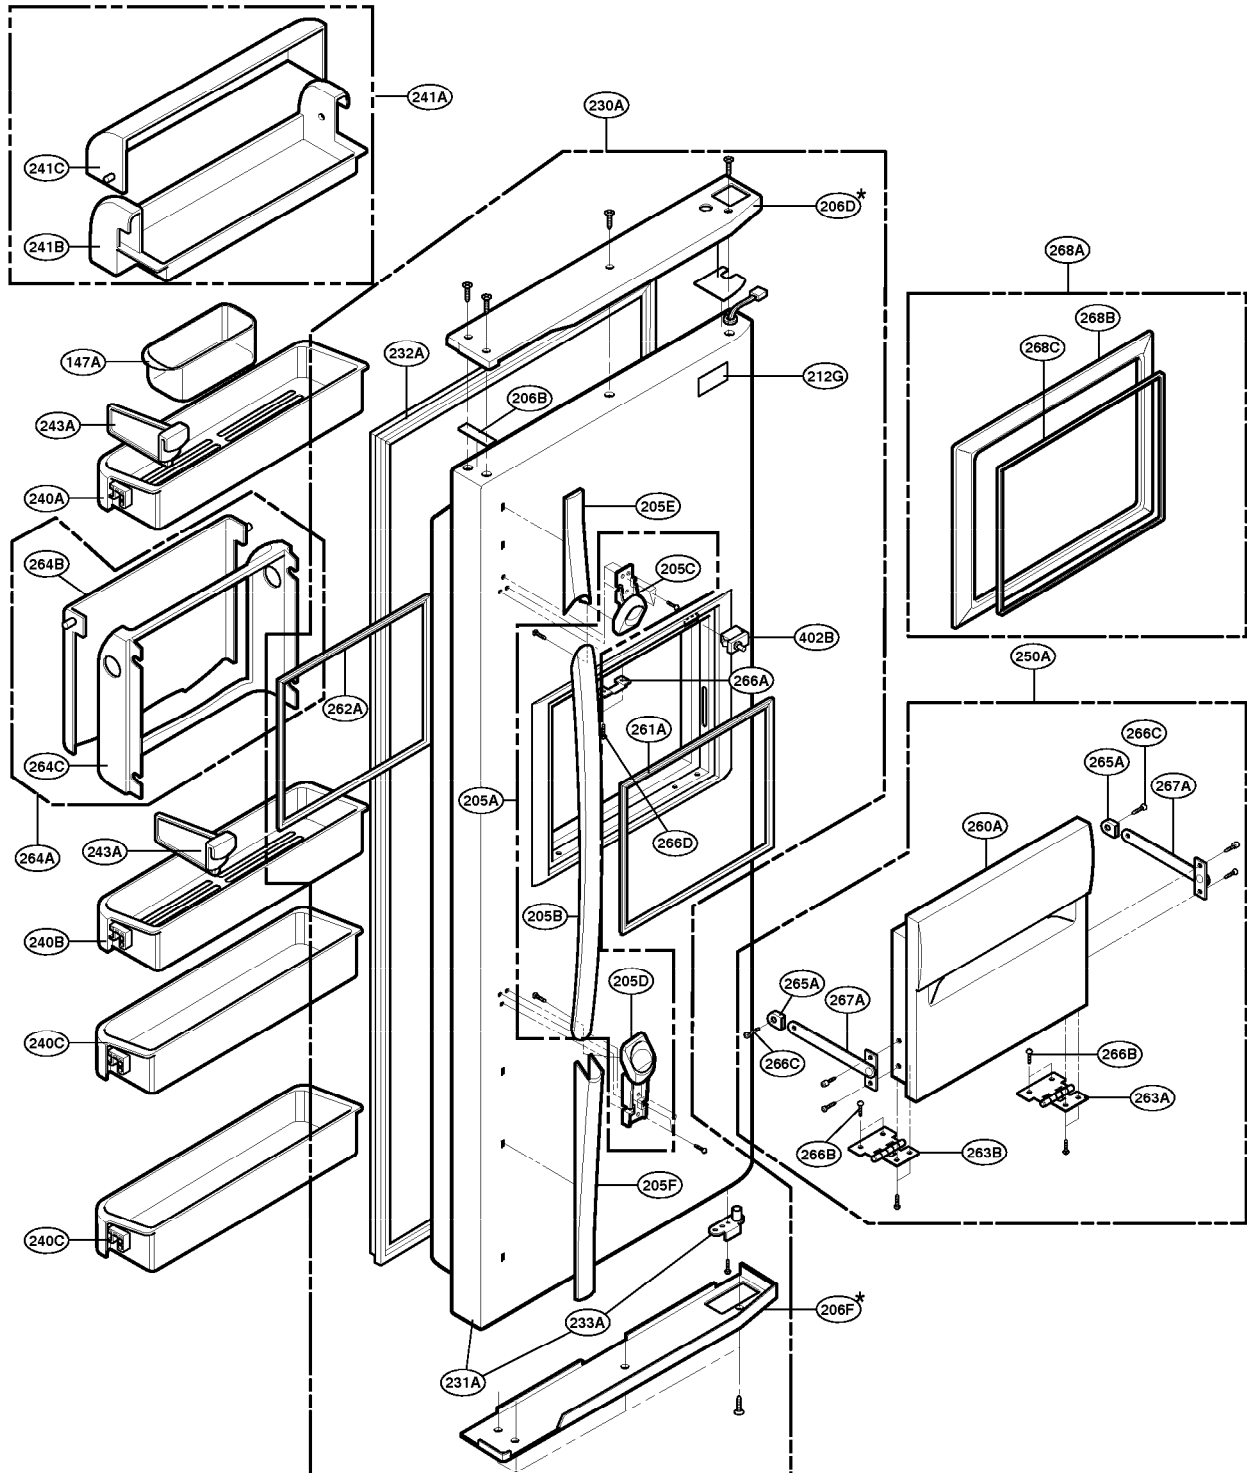

EXPLODED VIEW

FREEZER DOOR PART: GR-P247, GR-P207, GR-L247, GR-L207

EXPLODED VIEW

FREEZER DOOR PART: GR-C247, GR-C207, GR-B247, GR-B207

EXPLODED VIEW

Ref No. : GR-P247, GR-P207, GR-C247, GR-C207
 REFRIGERATOR DOOR PART

* : Optional part

EXPLODED VIEW

Ref No. : GR-L247, GR-L207, GR-B247, GR-B207
REFRIGERATOR DOOR PART

* : Optional part

EXPLODED VIEW

FREEZER COMPARTMENT

* : Optional part

EXPLODED VIEW

REFRIGERATOR COMPARTMENT

* : Optional part

EXPLODED VIEW

MACHINE COMPARTMENT

* : Optional part

EXPLODED VIEW

DISPENSER PART