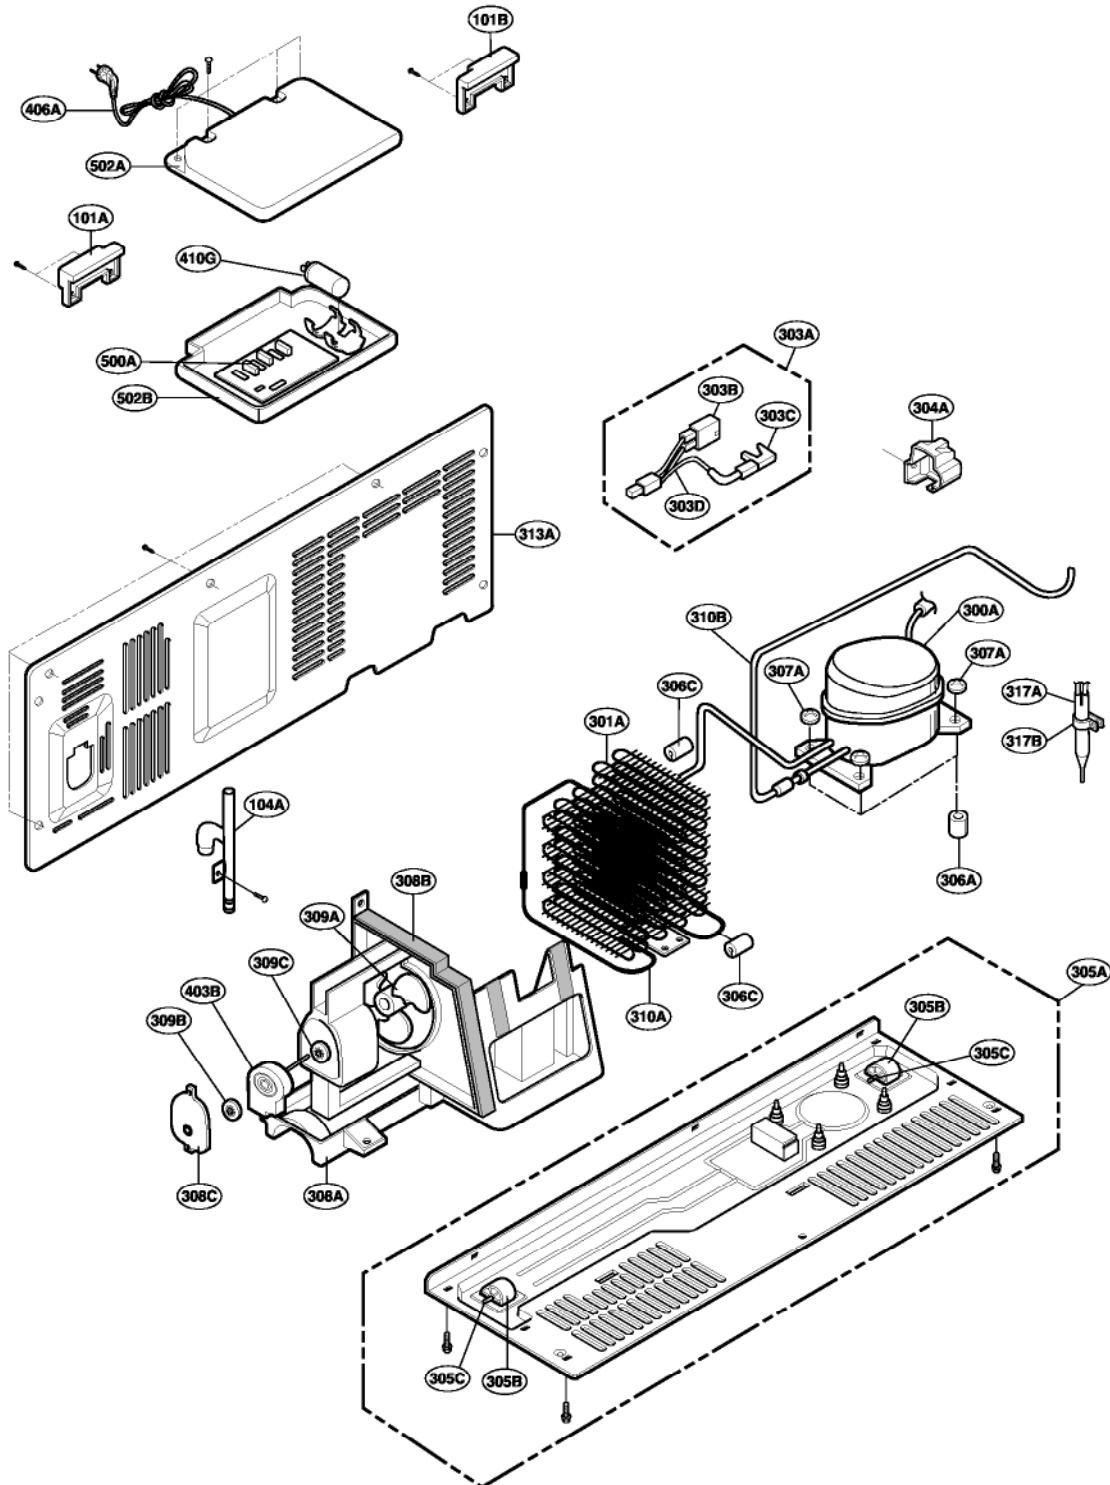

EXPLODED VIEW

FREEZER DOOR PART: GR-P247, GR-P207, GR-L247, GR-L207

EXPLODED VIEW

FREEZER DOOR PART: GR-C247, GR-C207, GR-B247, GR-B207

EXPLODED VIEW

Ref No. : GR-P247, GR-P207, GR-C247, GR-C207
 REFRIGERATOR DOOR PART

* : Optional part

EXPLODED VIEW

Ref No. : GR-L247, GR-L207, GR-B247, GR-B207
REFRIGERATOR DOOR PART

* : Optional part

EXPLODED VIEW

FREEZER COMPARTMENT

* : Optional part

EXPLODED VIEW

REFRIGERATOR COMPARTMENT

* : Optional part

EXPLODED VIEW

MACHINE COMPARTMENT

* : Optional part

EXPLODED VIEW

DISPENSER PART