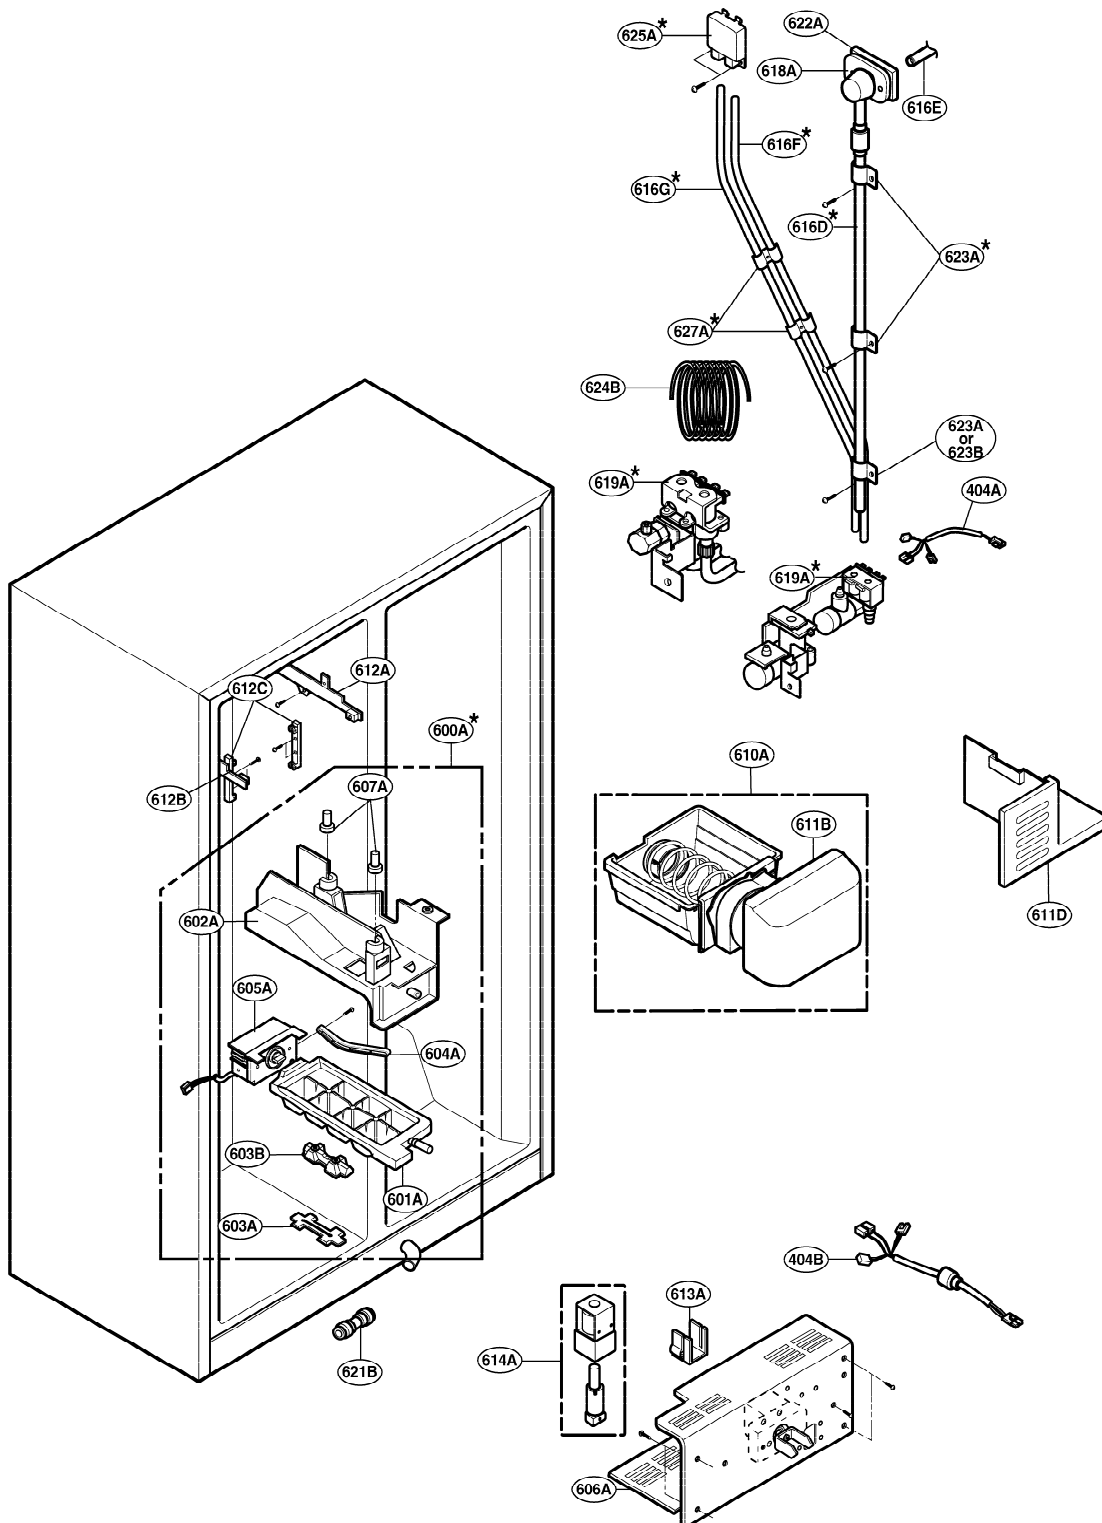

EXPLODED VIEW

FREEZER DOOR PART: GR-P197, GR-L197, GR-P207, GR-L207

* : Optional part

EXPLODED VIEW

Ref No. : GR-P197, GR-C197, GR-P207, GR-C207
REFRIGERATOR DOOR PART

* : Optional part

EXPLODED VIEW

FREEZER COMPARTMENT

* : Optional part

EXPLODED VIEW

REFRIGERATOR COMPARTMENT

* : Optional part

EXPLODED VIEW

ICE & WATER PART

* : Optional part

EXPLODED VIEW

MACHINE COMPARTMENT

* : Optional part

EXPLODED VIEW

DISPENSER PART