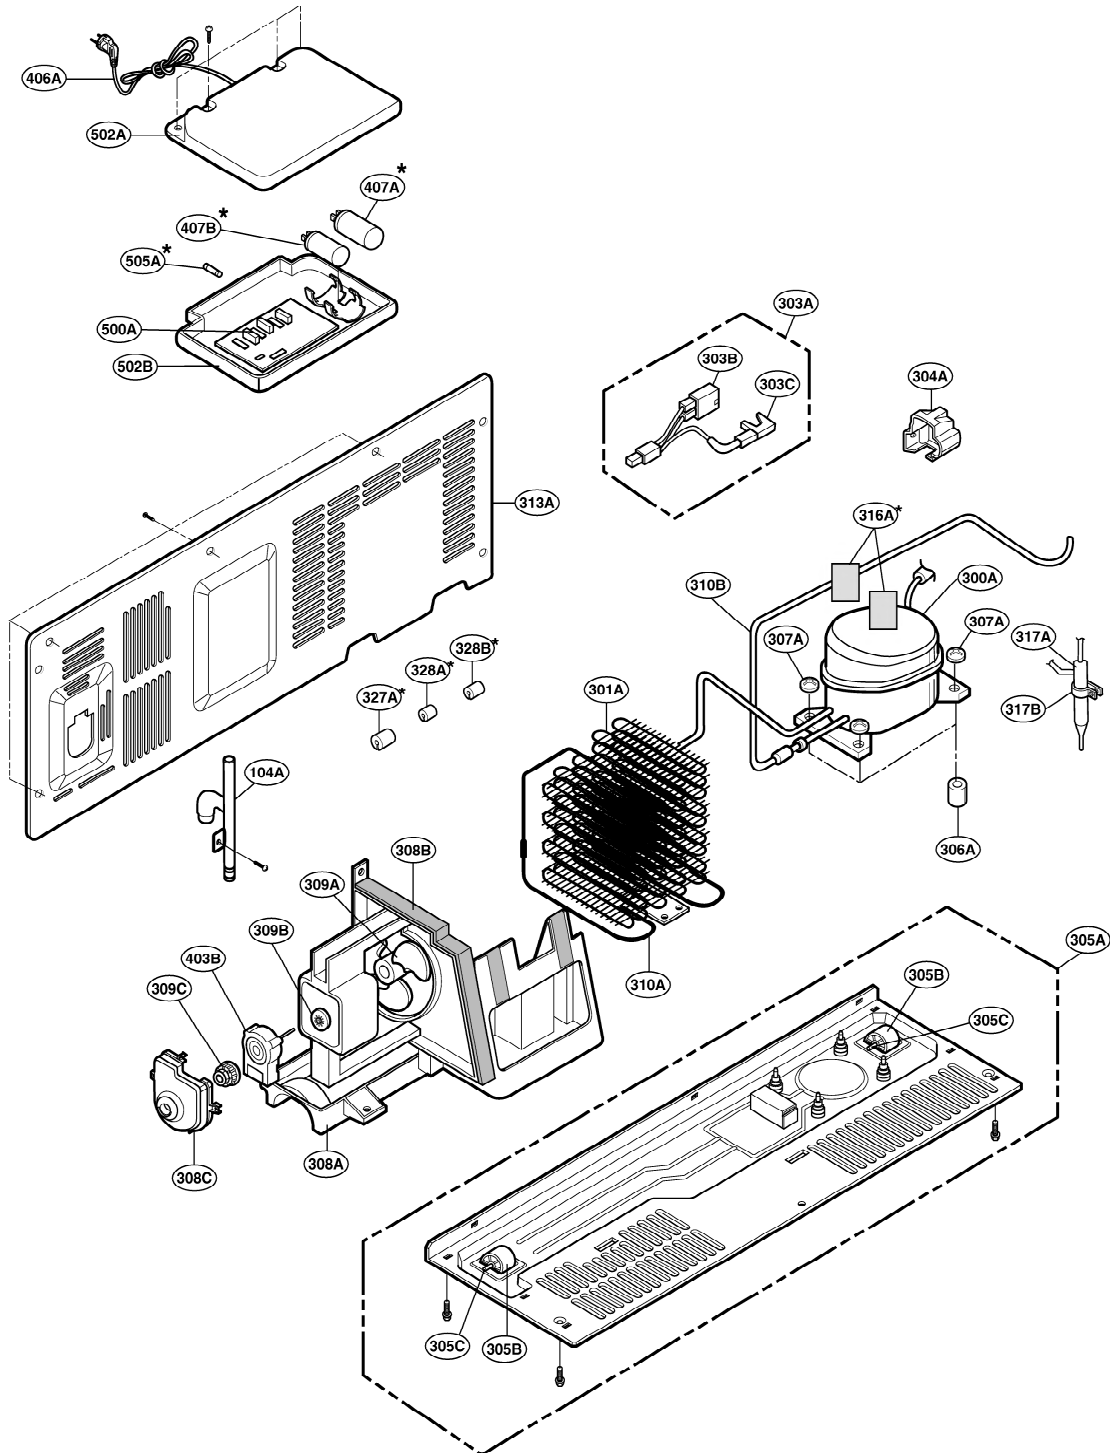

EXPLODED VIEW

FREEZER DOOR PART: GR-P197, GR-L197, GR-P207, GR-L207

* : Optional part

EXPLODED VIEW

Ref No. : GR-P197, GR-C197, GR-P207, GR-C207
REFRIGERATOR DOOR PART

* : Optional part

EXPLODED VIEW

FREEZER COMPARTMENT

* : Optional part

EXPLODED VIEW

REFRIGERATOR COMPARTMENT

* : Optional part

EXPLODED VIEW

ICE & WATER PART

* : Optional part

EXPLODED VIEW

MACHINE COMPARTMENT

* : Optional part

EXPLODED VIEW

DISPENSER PART