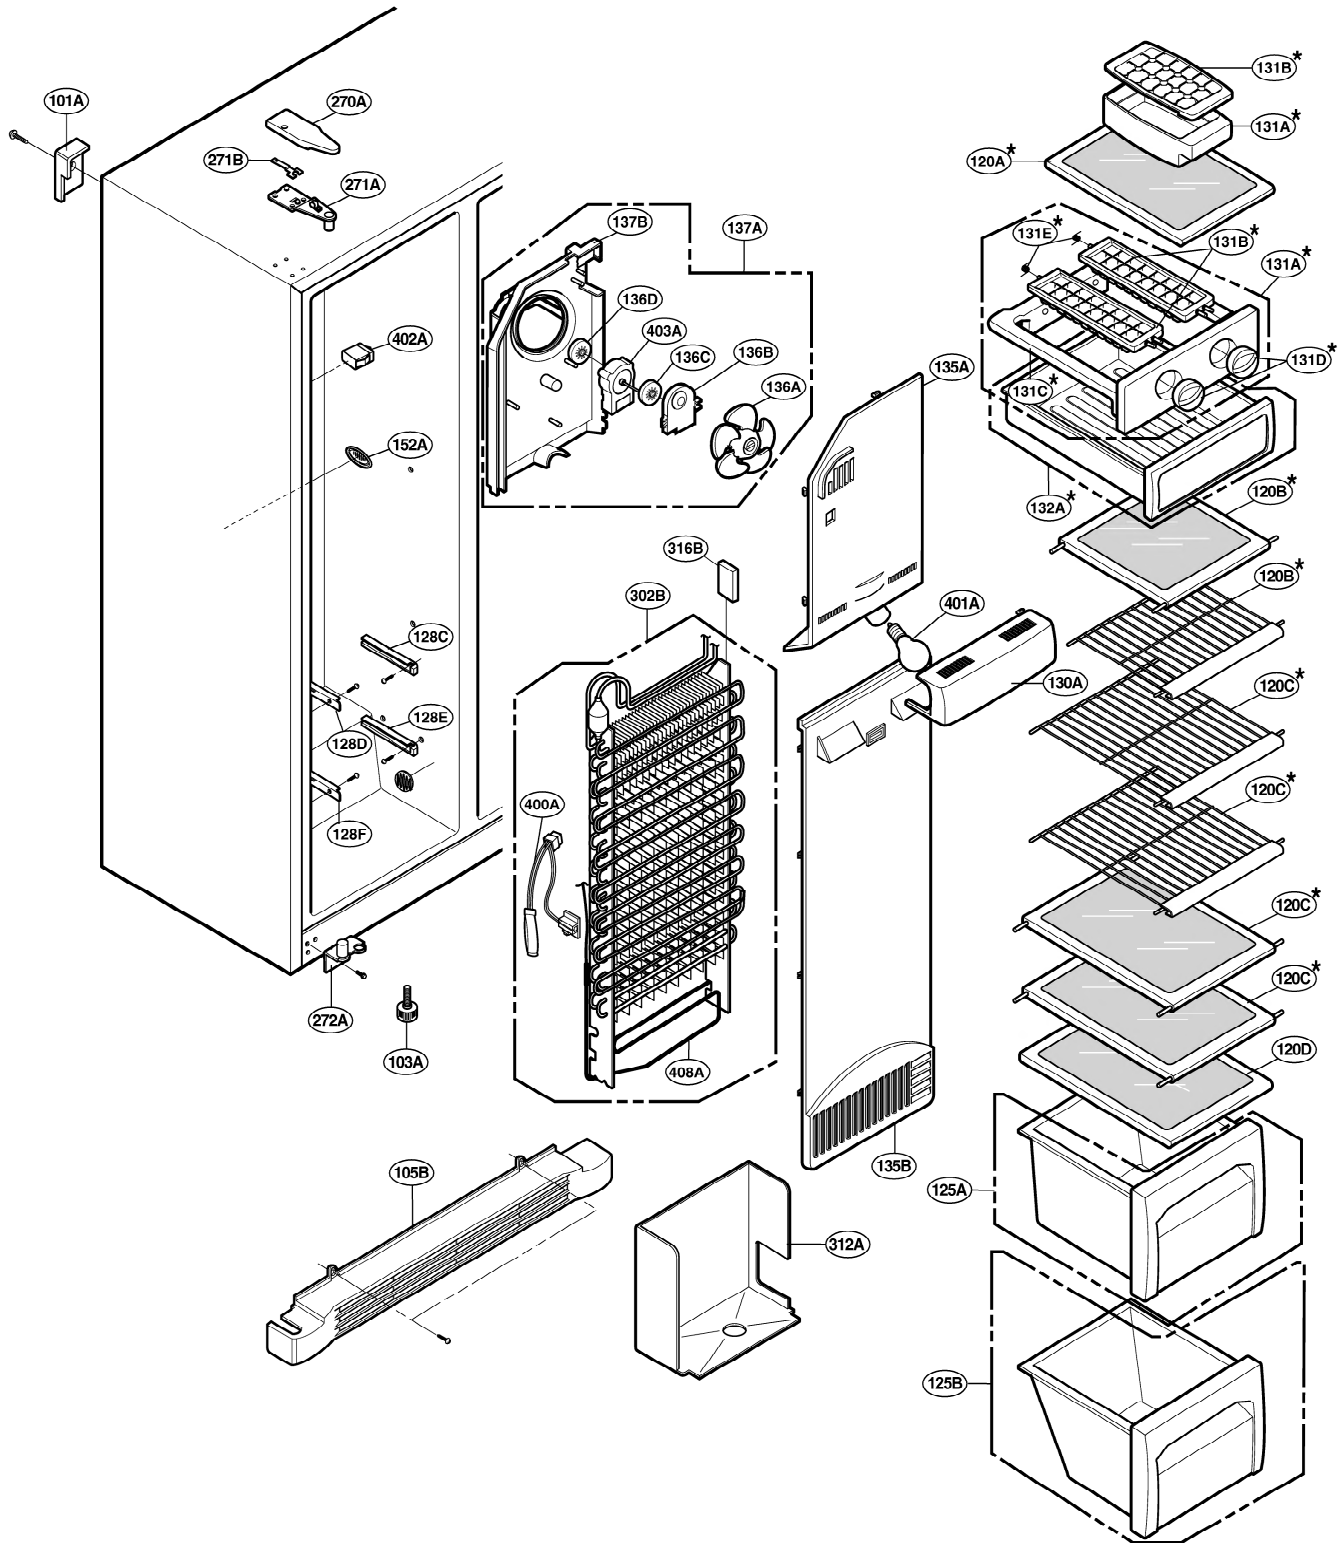

EXPLODED VIEW

FREEZER DOOR PART: GR-P197, GR-L197, GR-P207, GR-L207

* : Optional part

EXPLODED VIEW

Ref No. : GR-P197, GR-C197, GR-P207, GR-C207
REFRIGERATOR DOOR PART

* : Optional part

EXPLODED VIEW

FREEZER COMPARTMENT

* : Optional part

EXPLODED VIEW

REFRIGERATOR COMPARTMENT

* : Optional part

EXPLODED VIEW

ICE & WATER PART

* : Optional part

EXPLODED VIEW

MACHINE COMPARTMENT

* : Optional part

EXPLODED VIEW

DISPENSER PART