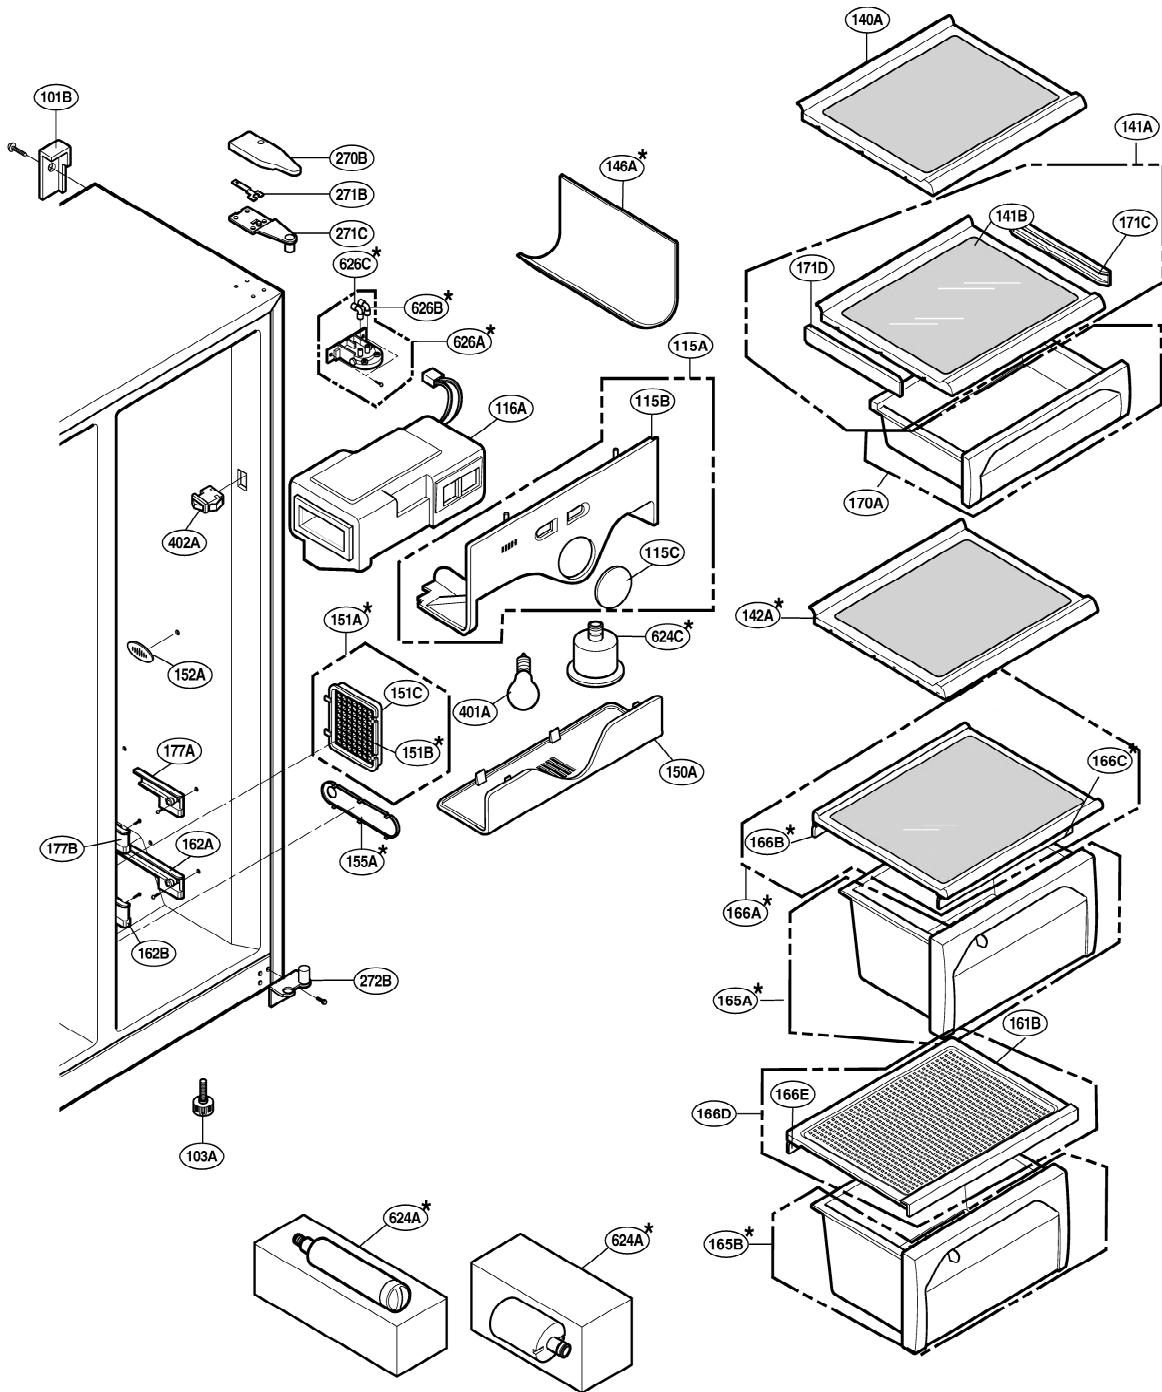

EXPLODED VIEW

FREEZER DOOR PART: GR-P197, GR-L197, GR-P207, GR-L207

* : Optional part

EXPLODED VIEW

Ref No. : GR-P197, GR-C197, GR-P207, GR-C207
REFRIGERATOR DOOR PART

* : Optional part

EXPLODED VIEW

FREEZER COMPARTMENT

* : Optional part

EXPLODED VIEW

REFRIGERATOR COMPARTMENT

* : Optional part

EXPLODED VIEW

ICE & WATER PART

* : Optional part

EXPLODED VIEW

MACHINE COMPARTMENT

* : Optional part

EXPLODED VIEW

DISPENSER PART