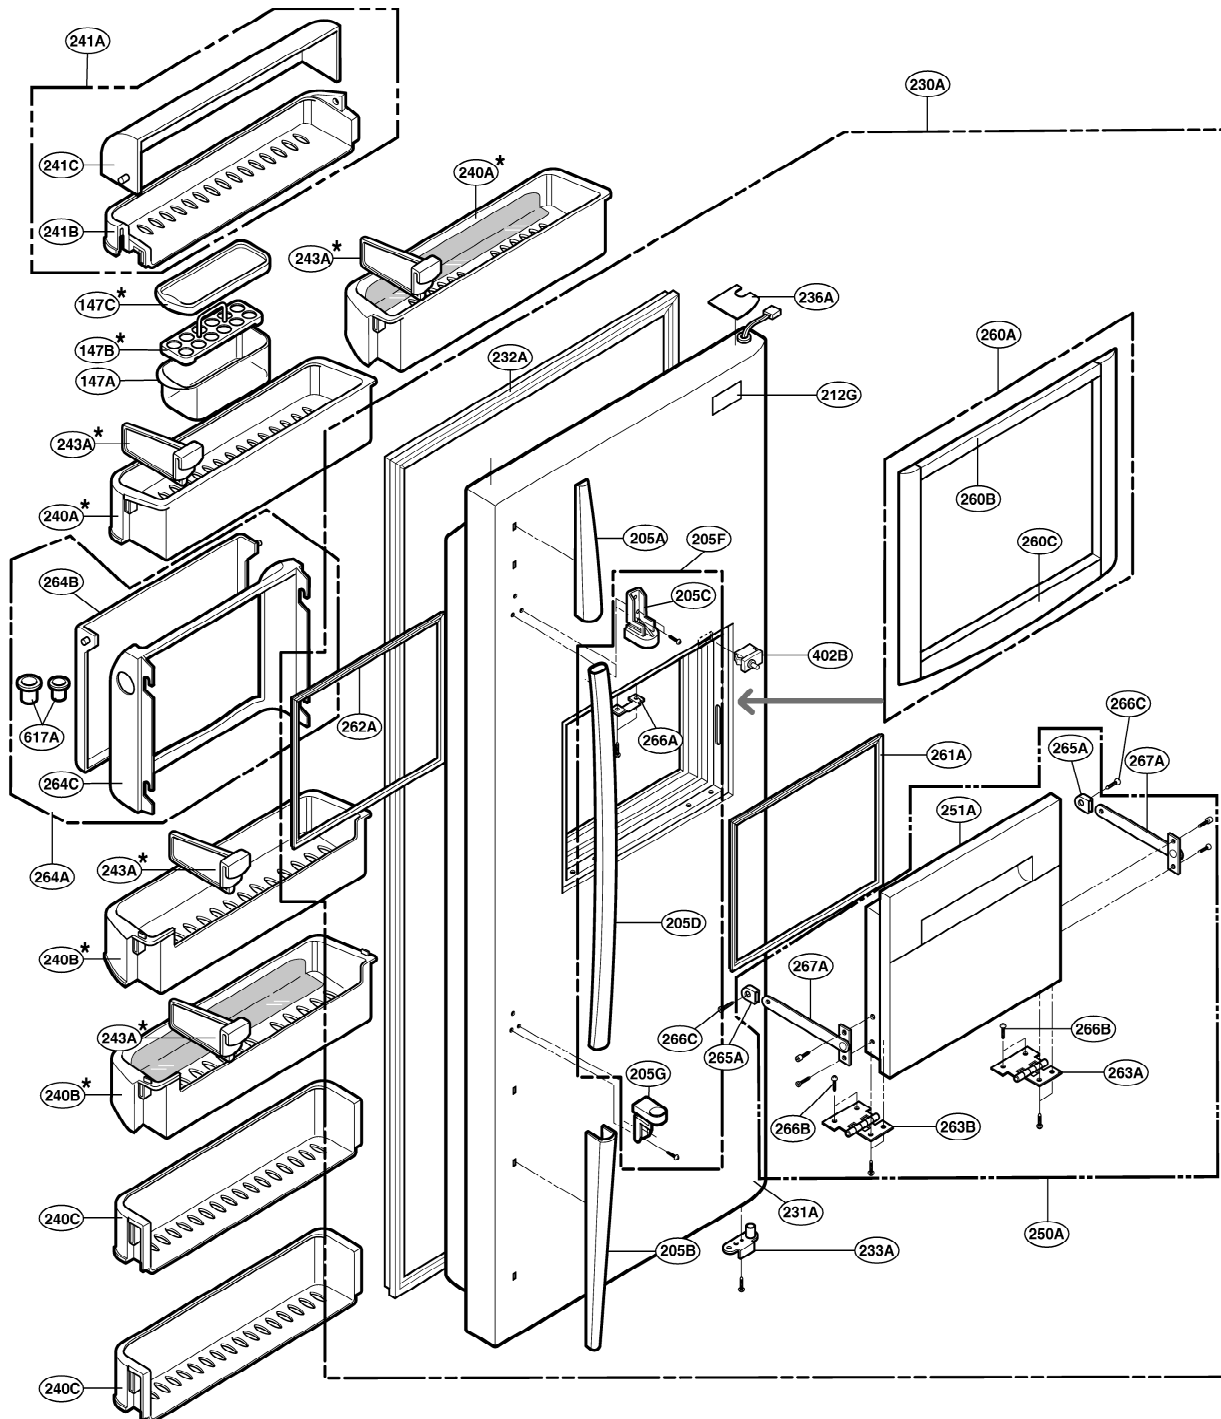

EXPLODED VIEW

FREEZER DOOR PART: GR-P197, GR-L197, GR-P207, GR-L207

* : Optional part

EXPLODED VIEW

Ref No. : GR-P197, GR-C197, GR-P207, GR-C207
REFRIGERATOR DOOR PART

* : Optional part

EXPLODED VIEW

FREEZER COMPARTMENT

* : Optional part

EXPLODED VIEW

REFRIGERATOR COMPARTMENT

* : Optional part

EXPLODED VIEW

ICE & WATER PART

* : Optional part

EXPLODED VIEW

MACHINE COMPARTMENT

* : Optional part

EXPLODED VIEW

DISPENSER PART