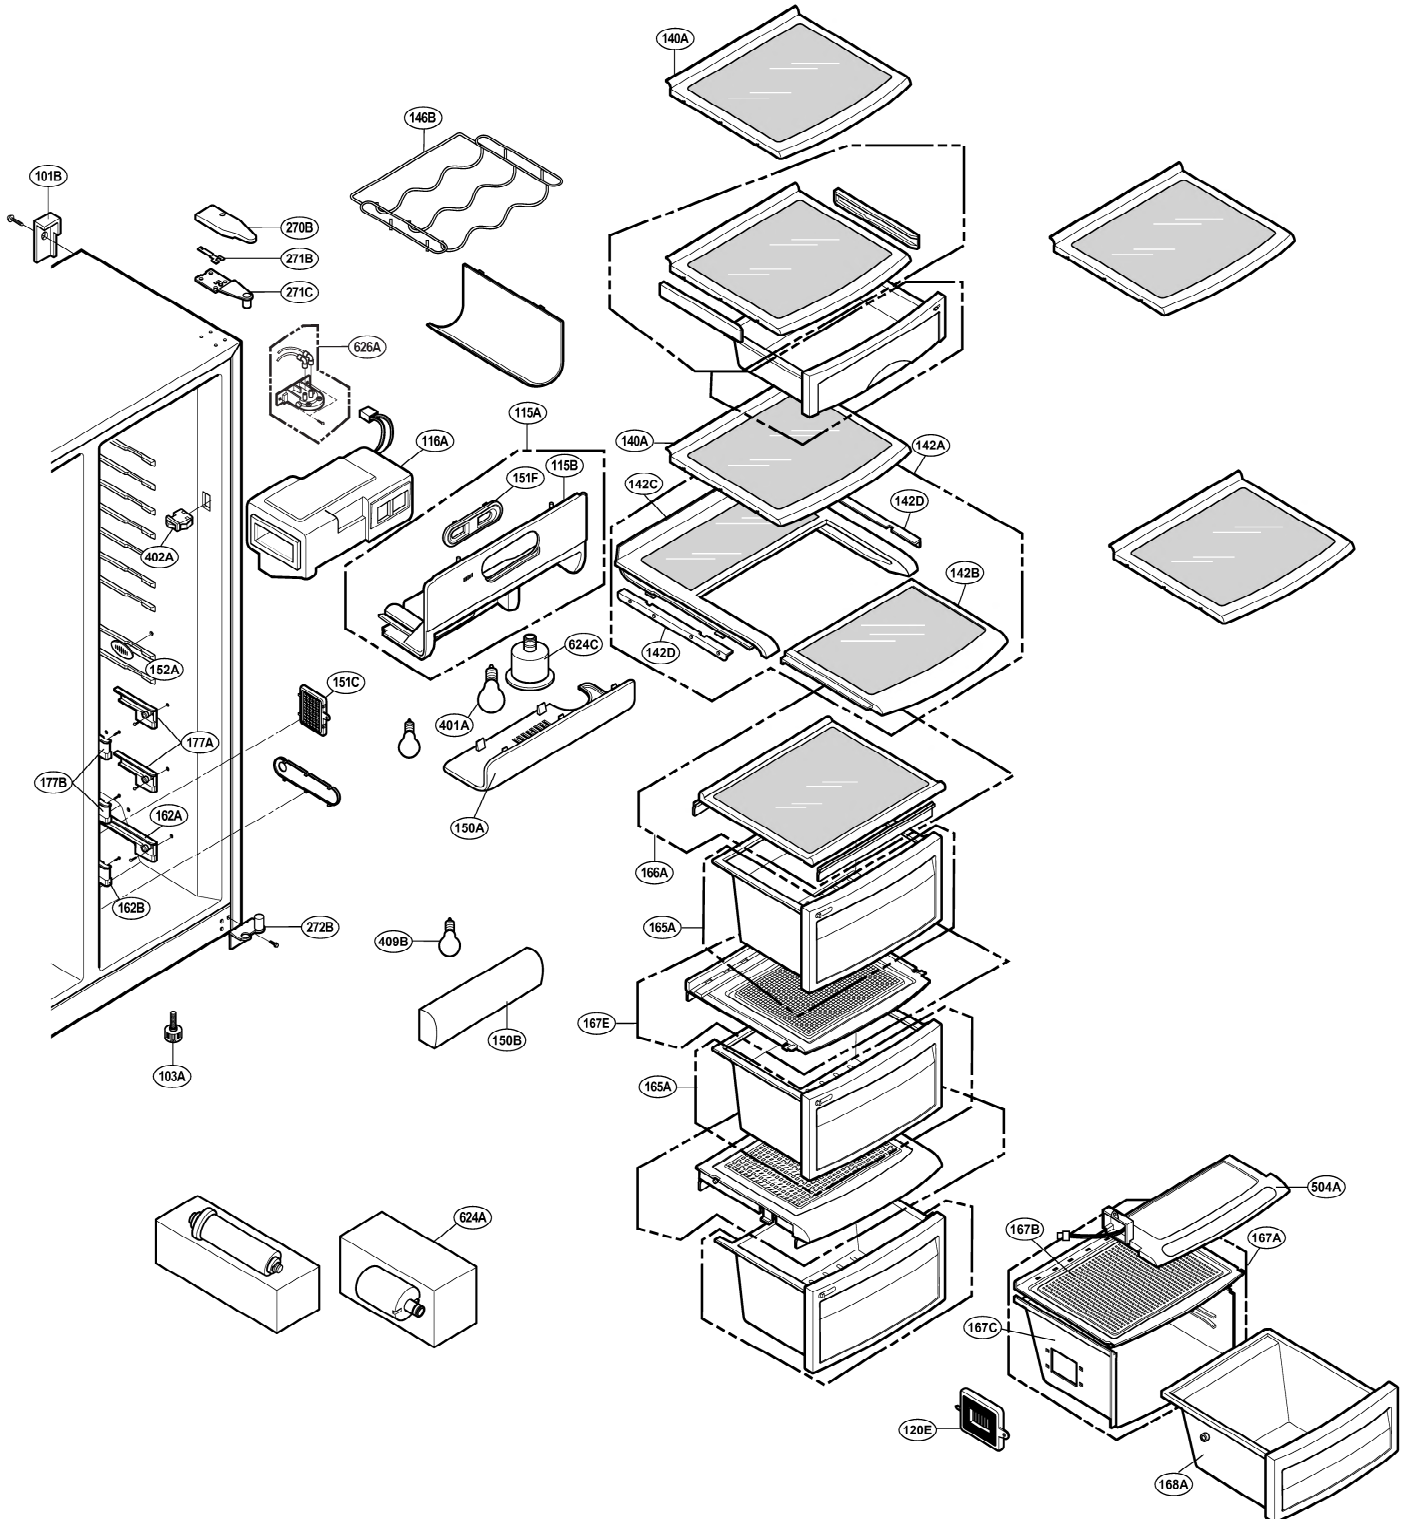

EXPLODED VIEW

FREEZER DOOR PART : GW-P227

EXPLODED VIEW

FREEZER COMPARTMENT

EXPLODED VIEW

REFRIGERATOR COMPARTMENT

EXPLODED VIEW

MACHINE COMPARTMENT

EXPLODED VIEW

DISPENSER PART