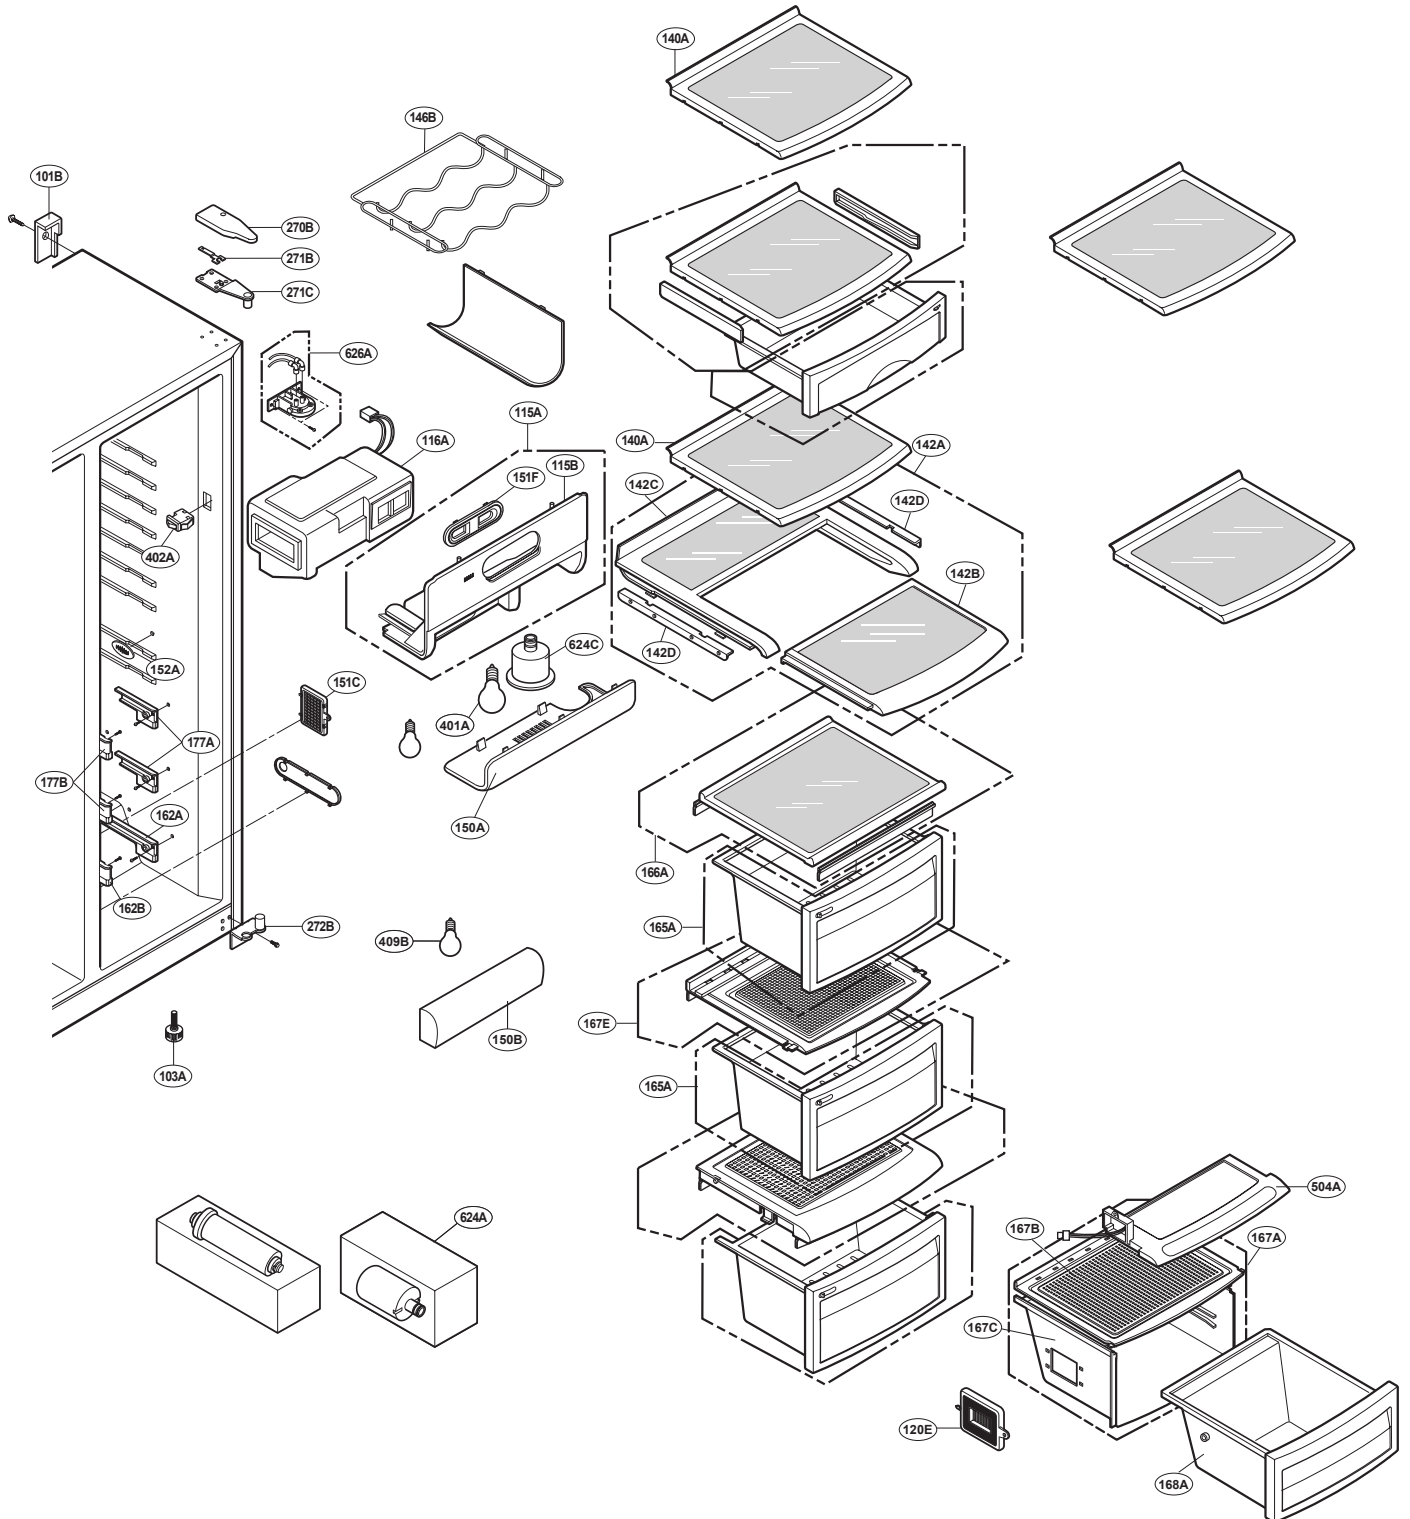

EXPLODED VIEW

FREEZER DOOR PART : GW-P227

EXPLODED VIEW

REFRIGERATOR DOOR PART: GW-P227

EXPLODED VIEW

FREEZER COMPARTMENT

EXPLODED VIEW

REFRIGERATOR COMPARTMENT

EXPLODED VIEW

MACHINE COMPARTMENT

EXPLODED VIEW

DISPENSER PART