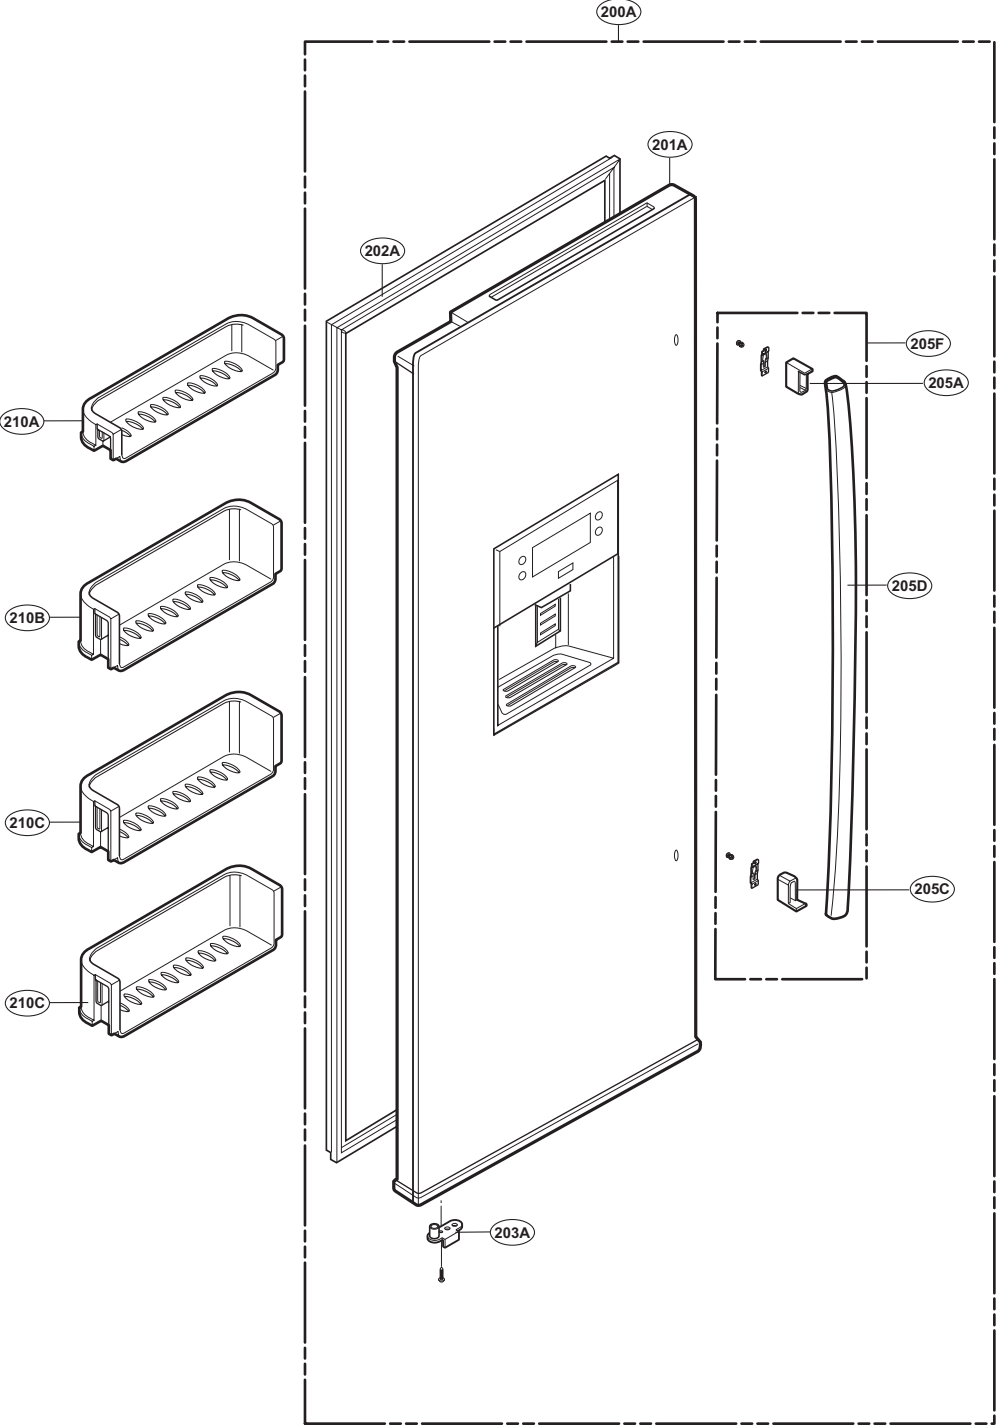

# EXPLODED VIEW

FREEZER DOOR PART: GW-P207, GW-L207

# EXPLODED VIEW

Ref No. : GW-L207, GW-B207  
REFRIGERATOR DOOR PART