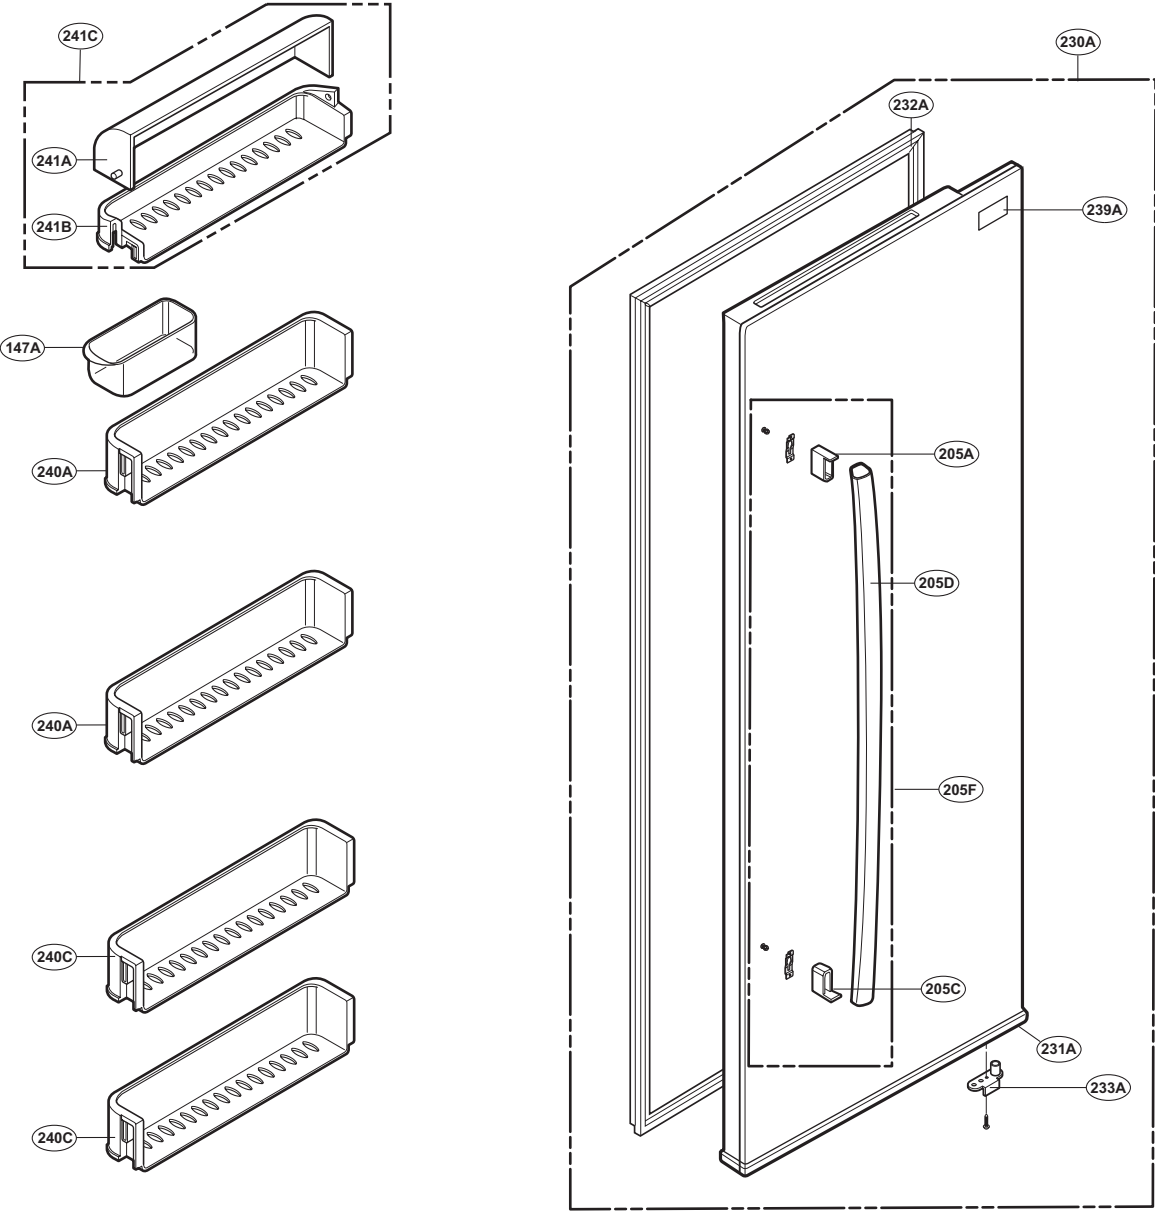

# EXPLODED VIEW

FREEZER DOOR PART: GW-P207, GW-L207

# EXPLODED VIEW

Ref No. : GW-L207, GW-B207  
REFRIGERATOR DOOR PART