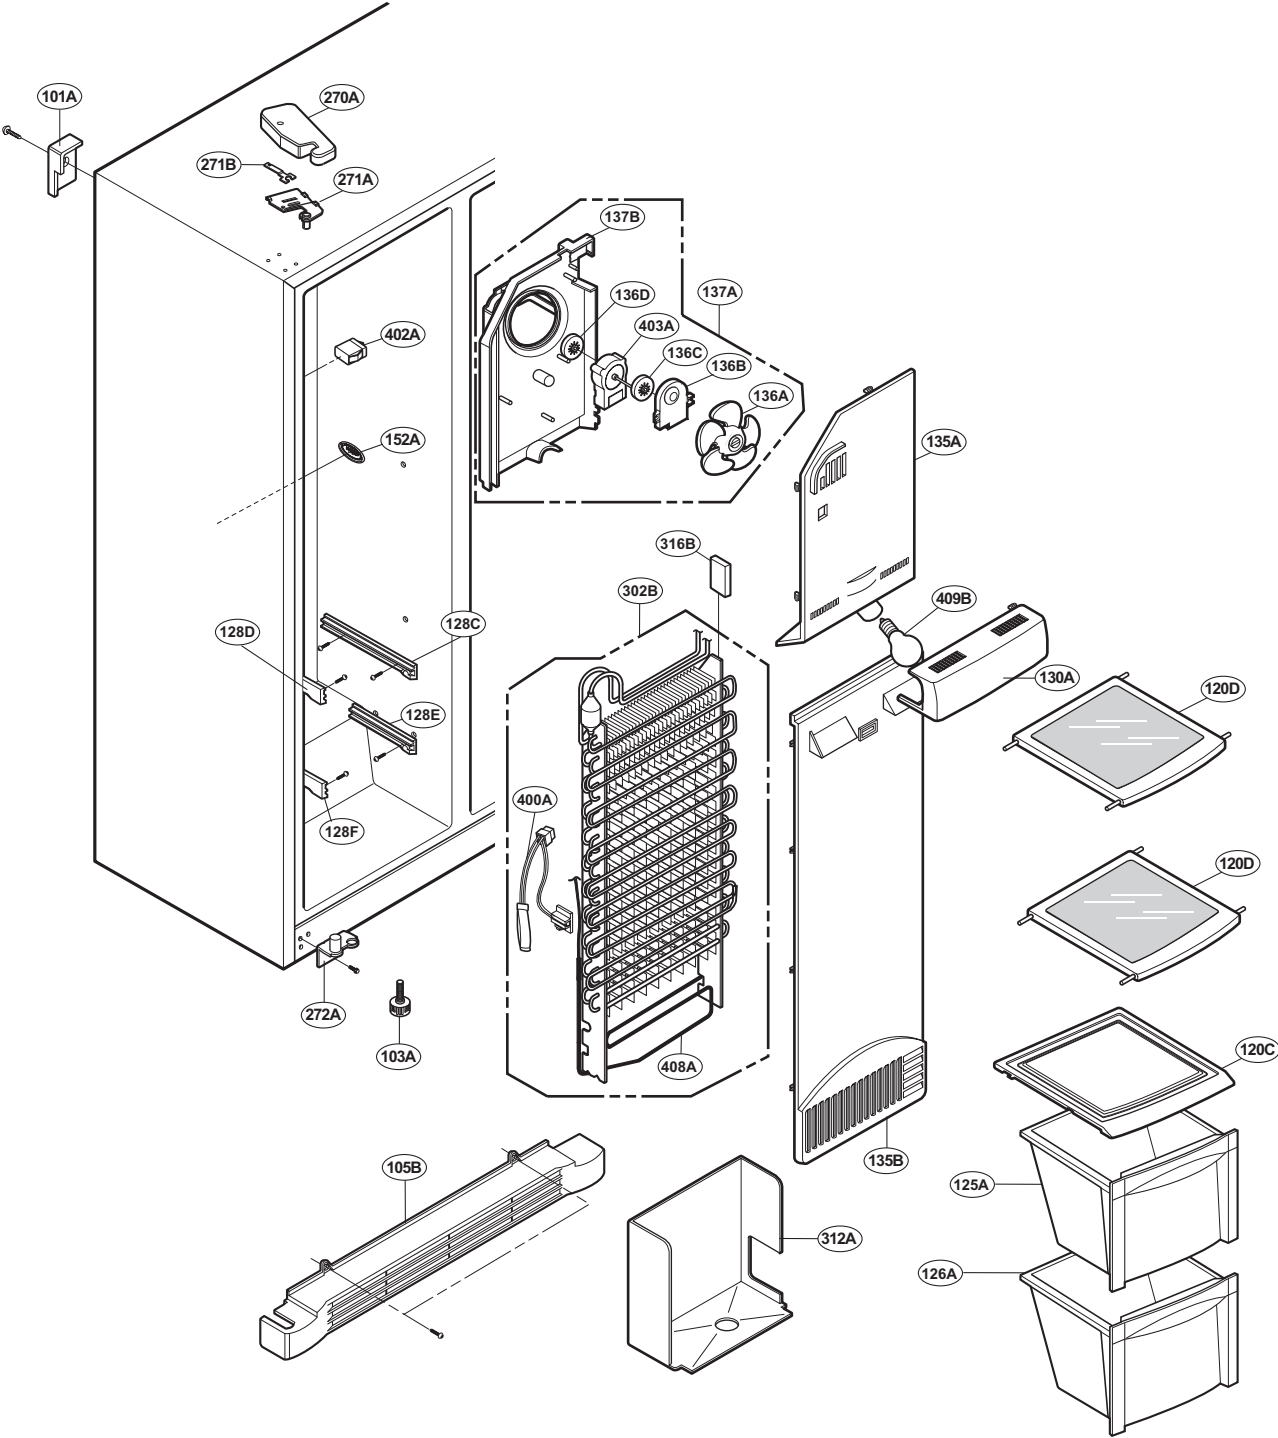

EXPLODED VIEW

FREEZER COMPARTMENT