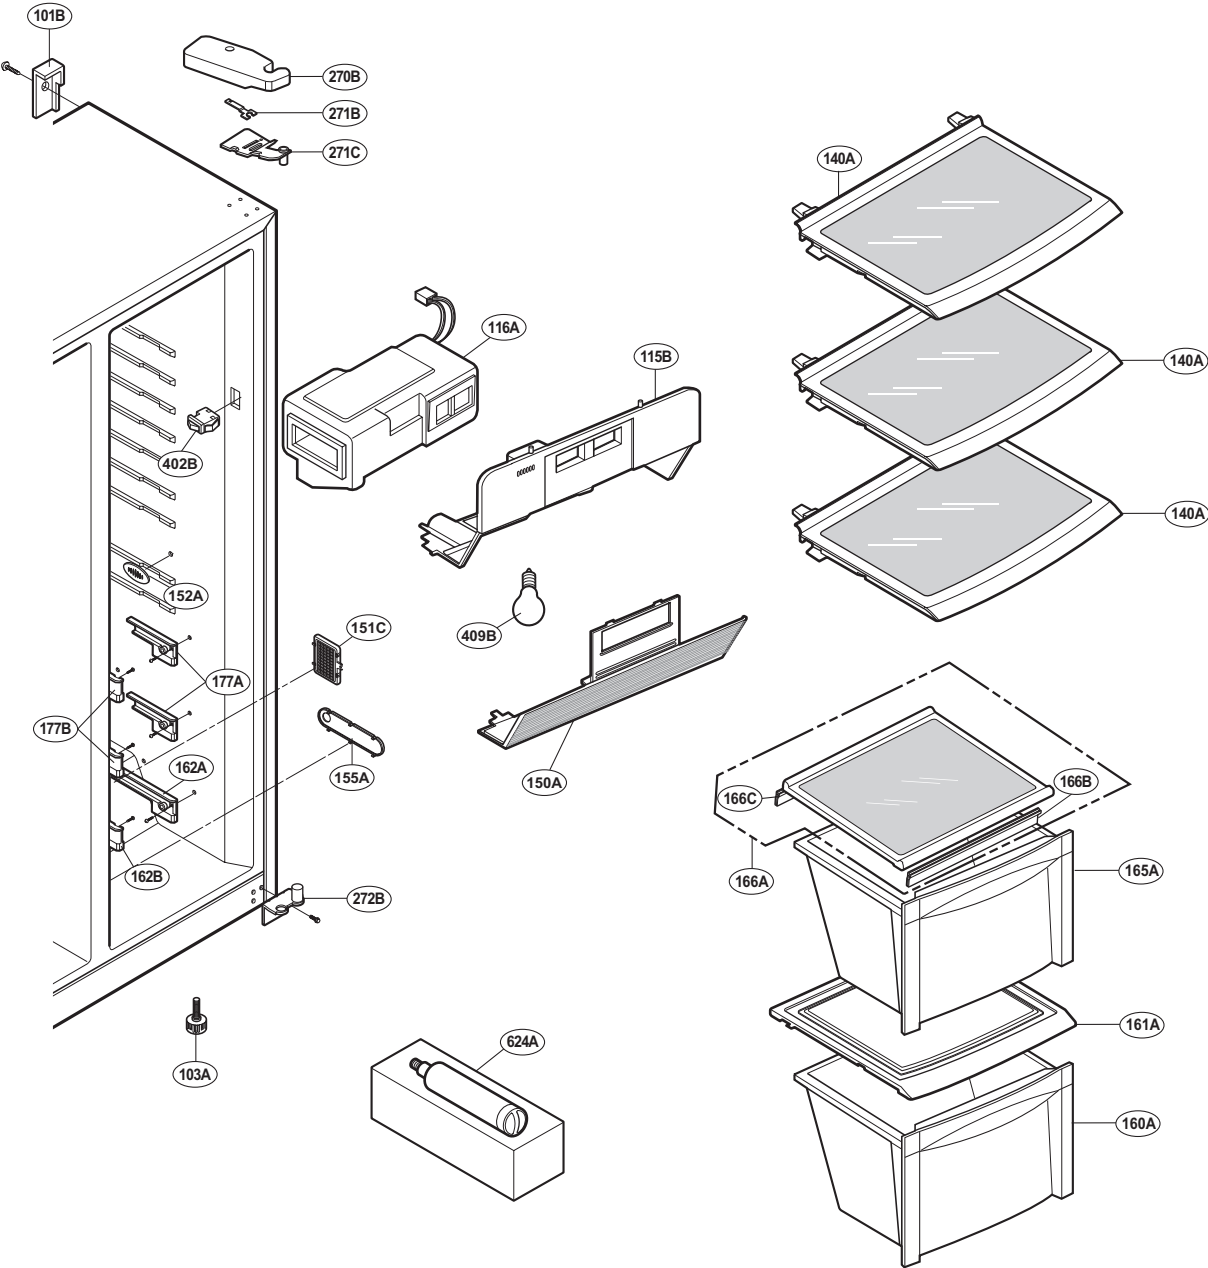

EXPLODED VIEW

REFRIGERATOR COMPARTMENT