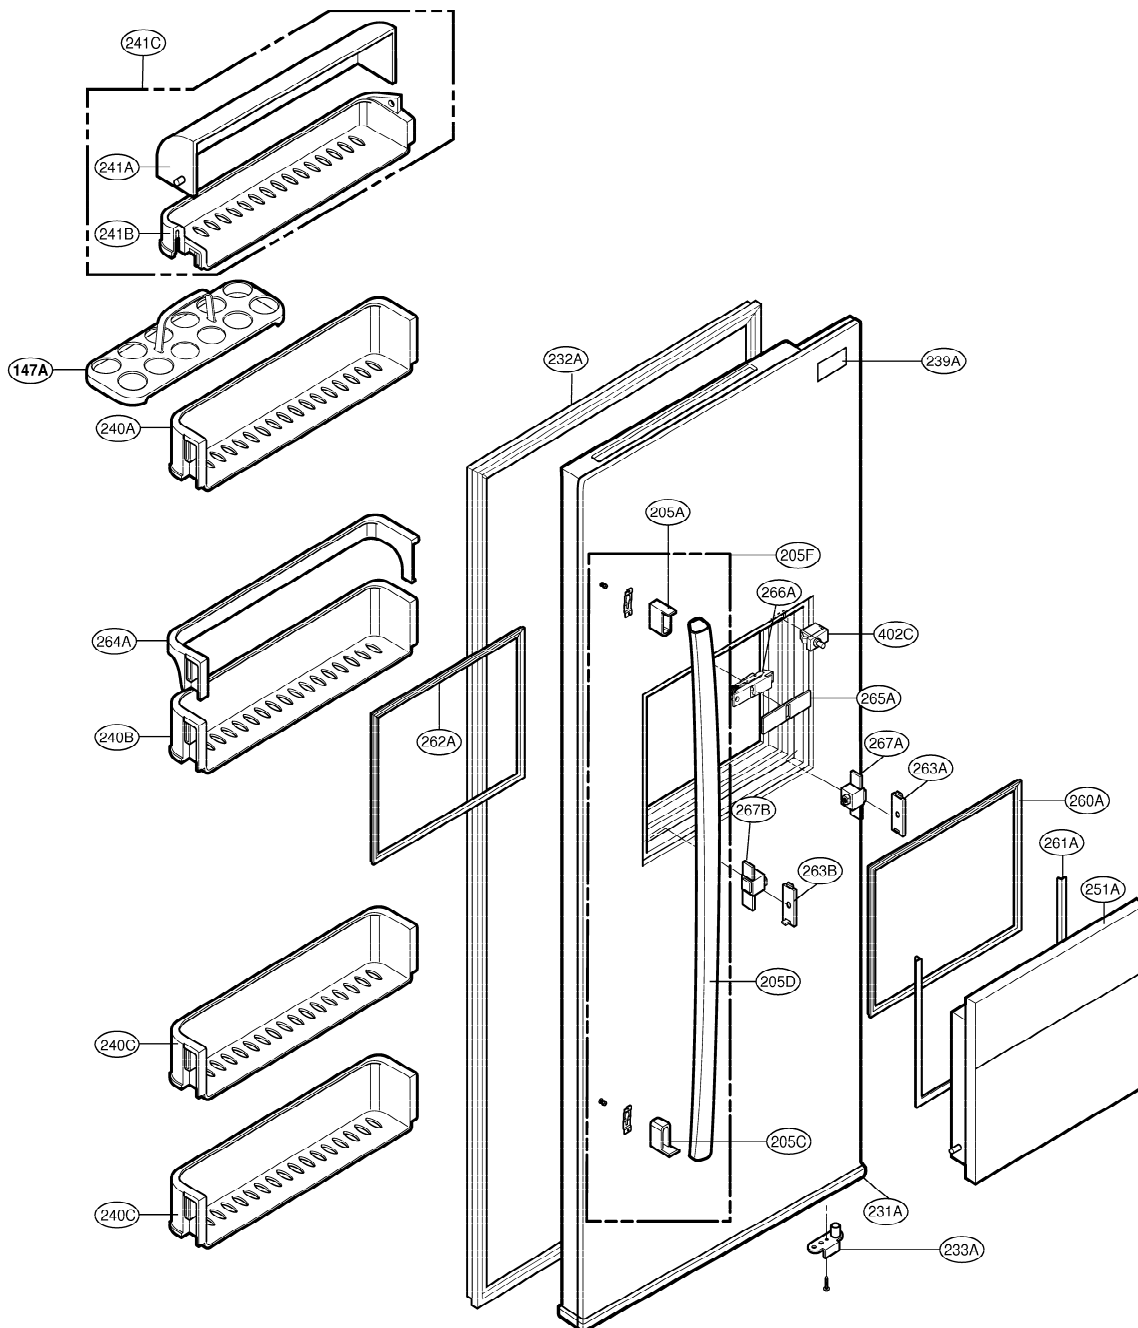

EXPLODED VIEW

FREEZER DOOR PART: GW-P207, GW-L207

EXPLODED VIEW

Ref No. : GW-P207, GW-C207
REFRIGERATOR DOOR PART

EXPLODED VIEW

FREEZER COMPARTMENT

EXPLODED VIEW

REFRIGERATOR COMPARTMENT

EXPLODED VIEW

ICE & WATER PART

EXPLODED VIEW

MACHINE COMPARTMENT

EXPLODED VIEW

DISPENSER PART