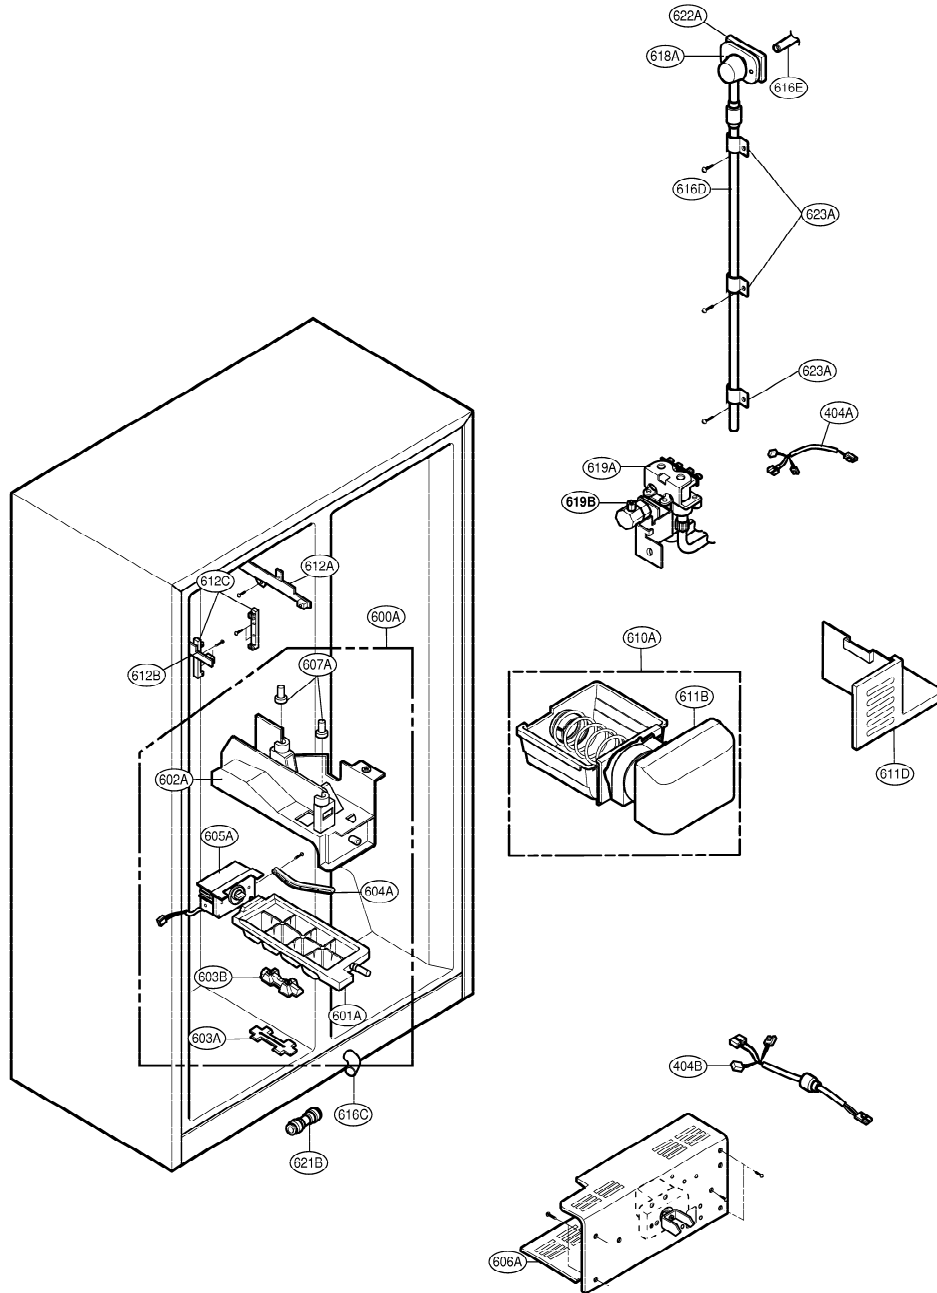

EXPLODED VIEW

FREEZER DOOR PART: GW-P207, GW-L207

EXPLODED VIEW

Ref No. : GW-P207, GW-C207
REFRIGERATOR DOOR PART

EXPLODED VIEW

FREEZER COMPARTMENT

EXPLODED VIEW

REFRIGERATOR COMPARTMENT

EXPLODED VIEW

ICE & WATER PART

EXPLODED VIEW

MACHINE COMPARTMENT

EXPLODED VIEW

DISPENSER PART