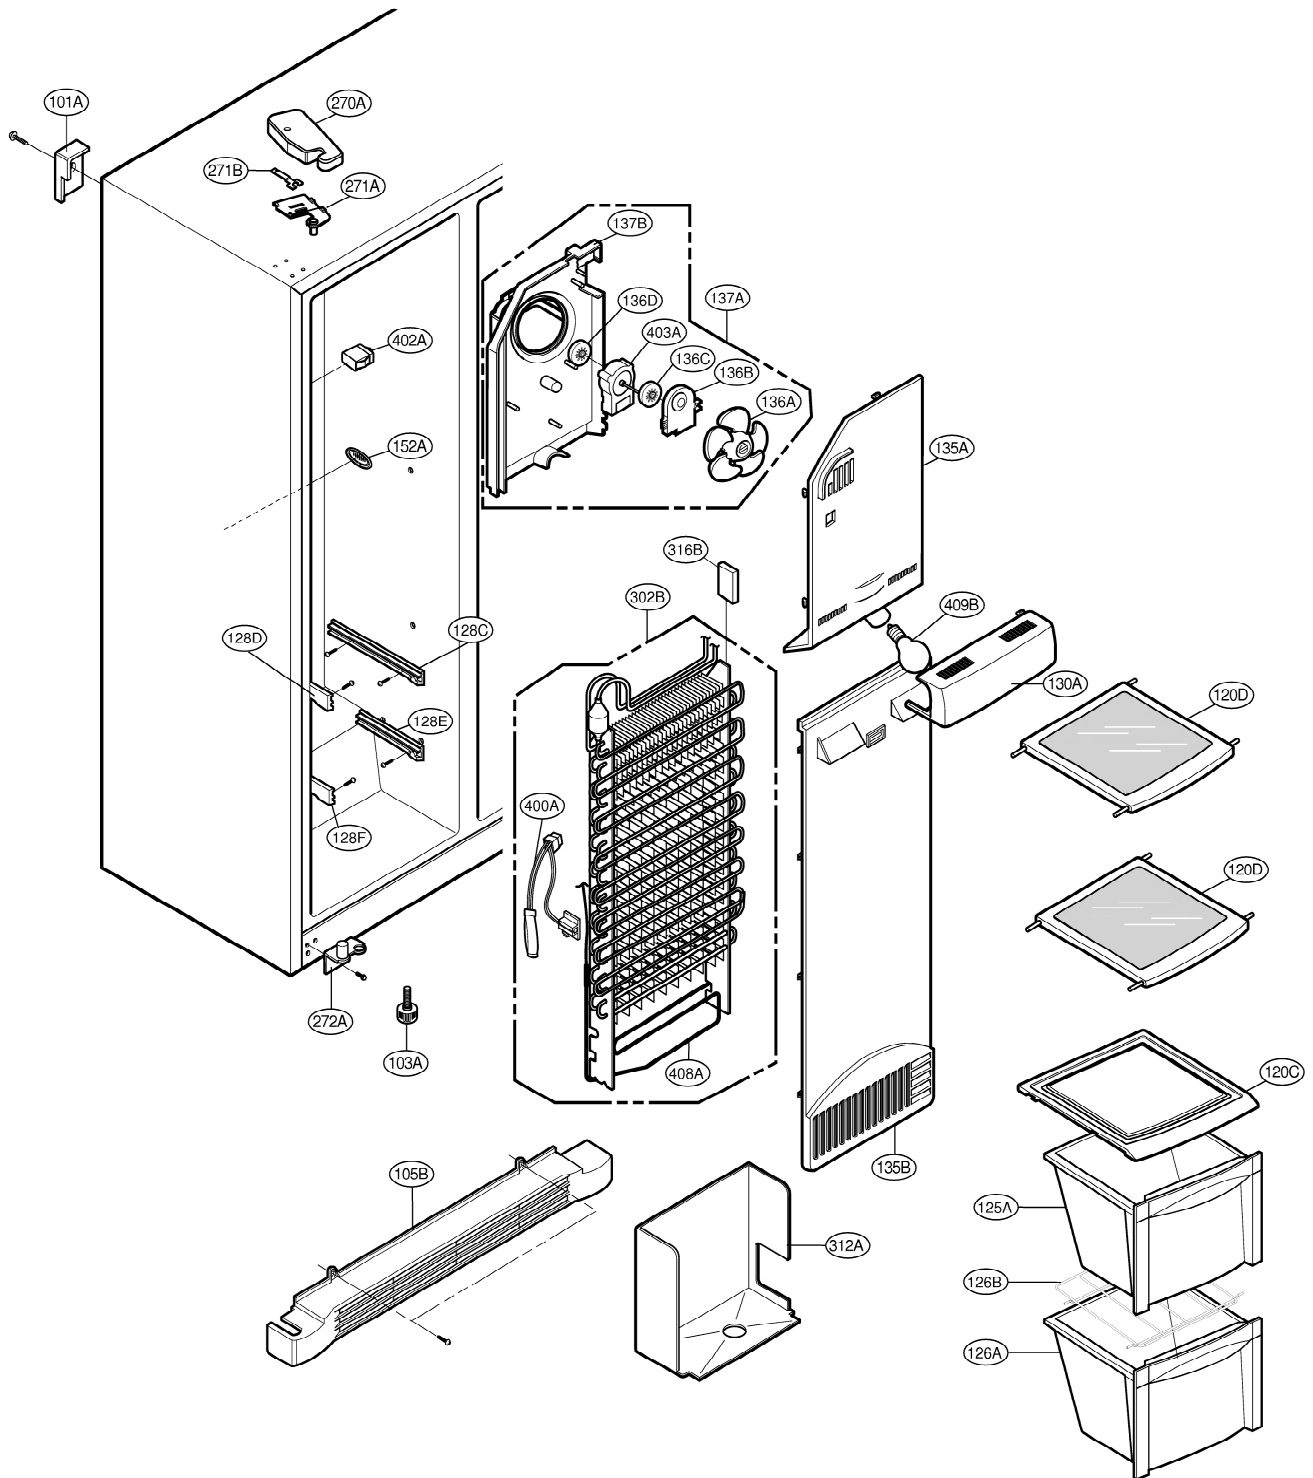

EXPLODED VIEW

FREEZER DOOR PART: GW-P207, GW-L207

EXPLODED VIEW

Ref No. : GW-P207, GW-C207
REFRIGERATOR DOOR PART

EXPLODED VIEW

FREEZER COMPARTMENT

EXPLODED VIEW

REFRIGERATOR COMPARTMENT

EXPLODED VIEW

ICE & WATER PART

EXPLODED VIEW

MACHINE COMPARTMENT

EXPLODED VIEW

DISPENSER PART