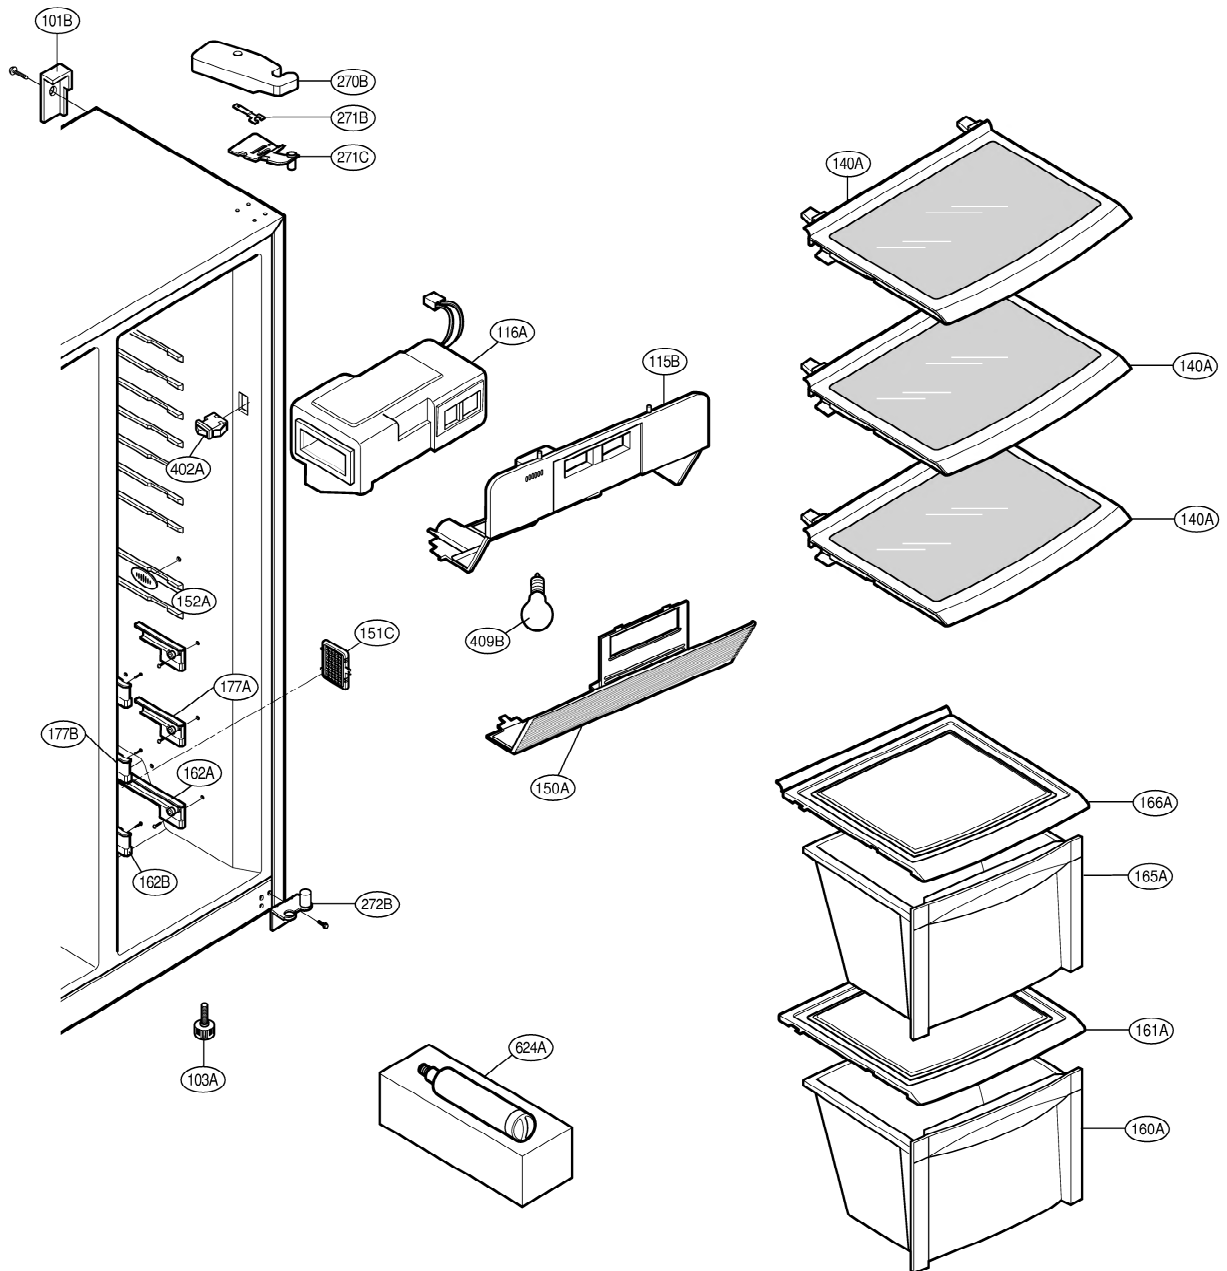

EXPLODED VIEW

FREEZER DOOR PART: GW-P207, GW-L207

EXPLODED VIEW

Ref No. : GW-P207, GW-C207
REFRIGERATOR DOOR PART

EXPLODED VIEW

FREEZER COMPARTMENT

EXPLODED VIEW

REFRIGERATOR COMPARTMENT

EXPLODED VIEW

ICE & WATER PART

EXPLODED VIEW

MACHINE COMPARTMENT

EXPLODED VIEW

DISPENSER PART