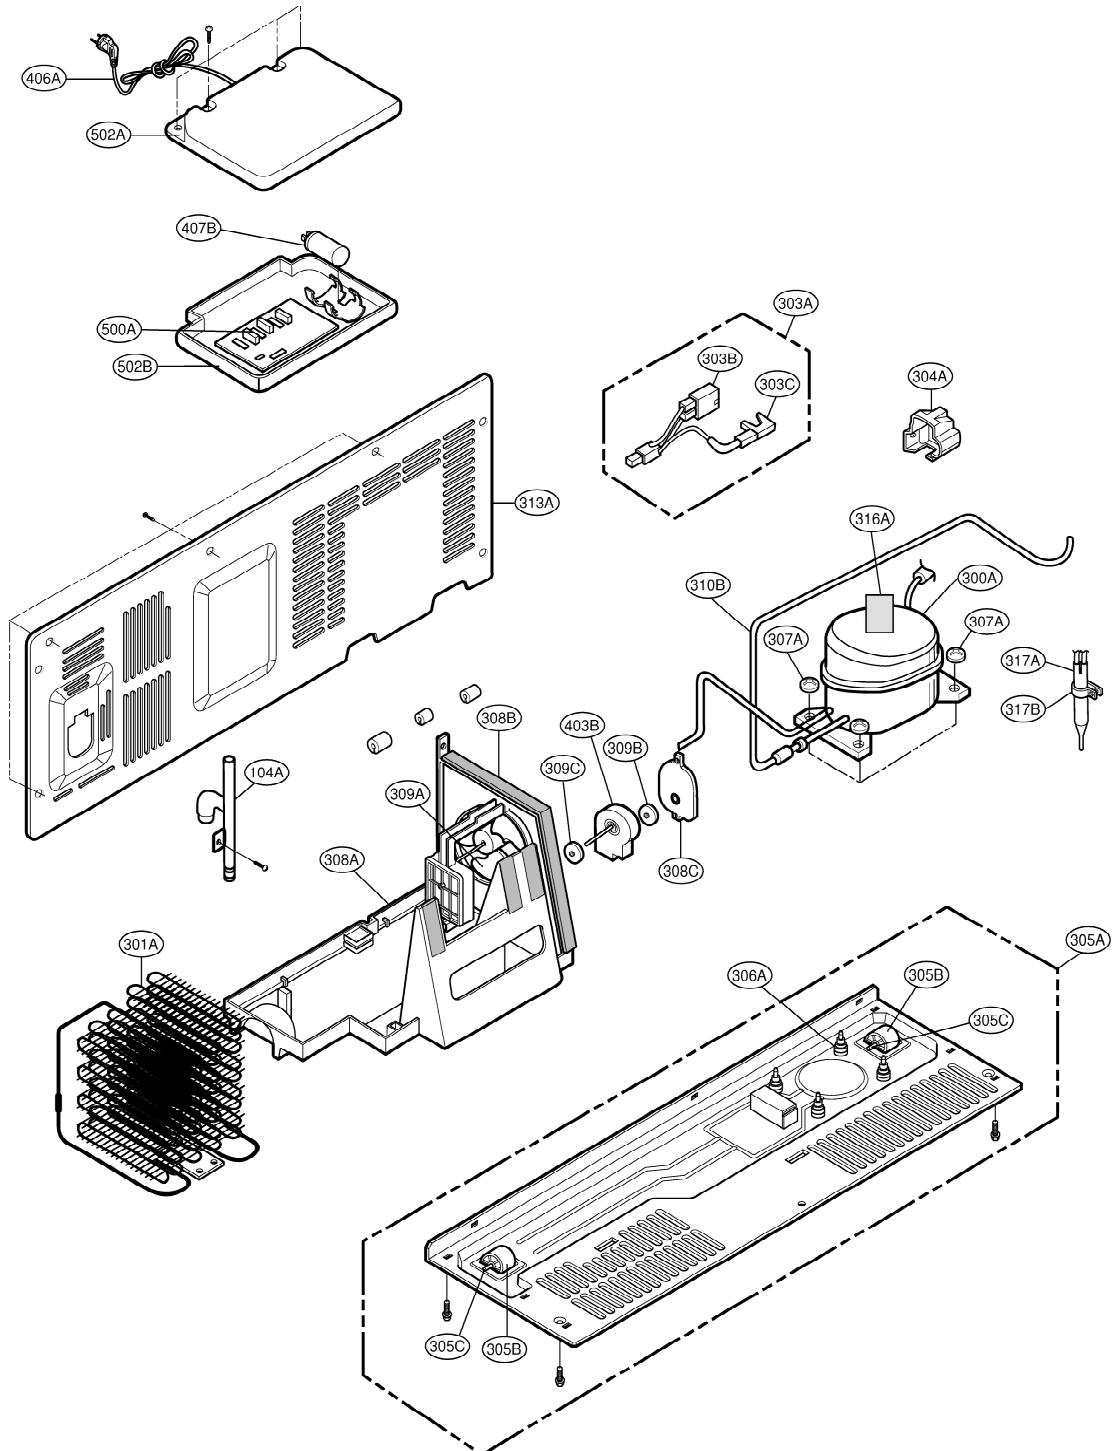

EXPLODED VIEW

FREEZER DOOR PART: GW-P207, GW-L207

EXPLODED VIEW

Ref No. : GW-P207, GW-C207
REFRIGERATOR DOOR PART

EXPLODED VIEW

FREEZER COMPARTMENT

EXPLODED VIEW

REFRIGERATOR COMPARTMENT

EXPLODED VIEW

ICE & WATER PART

EXPLODED VIEW

MACHINE COMPARTMENT

EXPLODED VIEW

DISPENSER PART