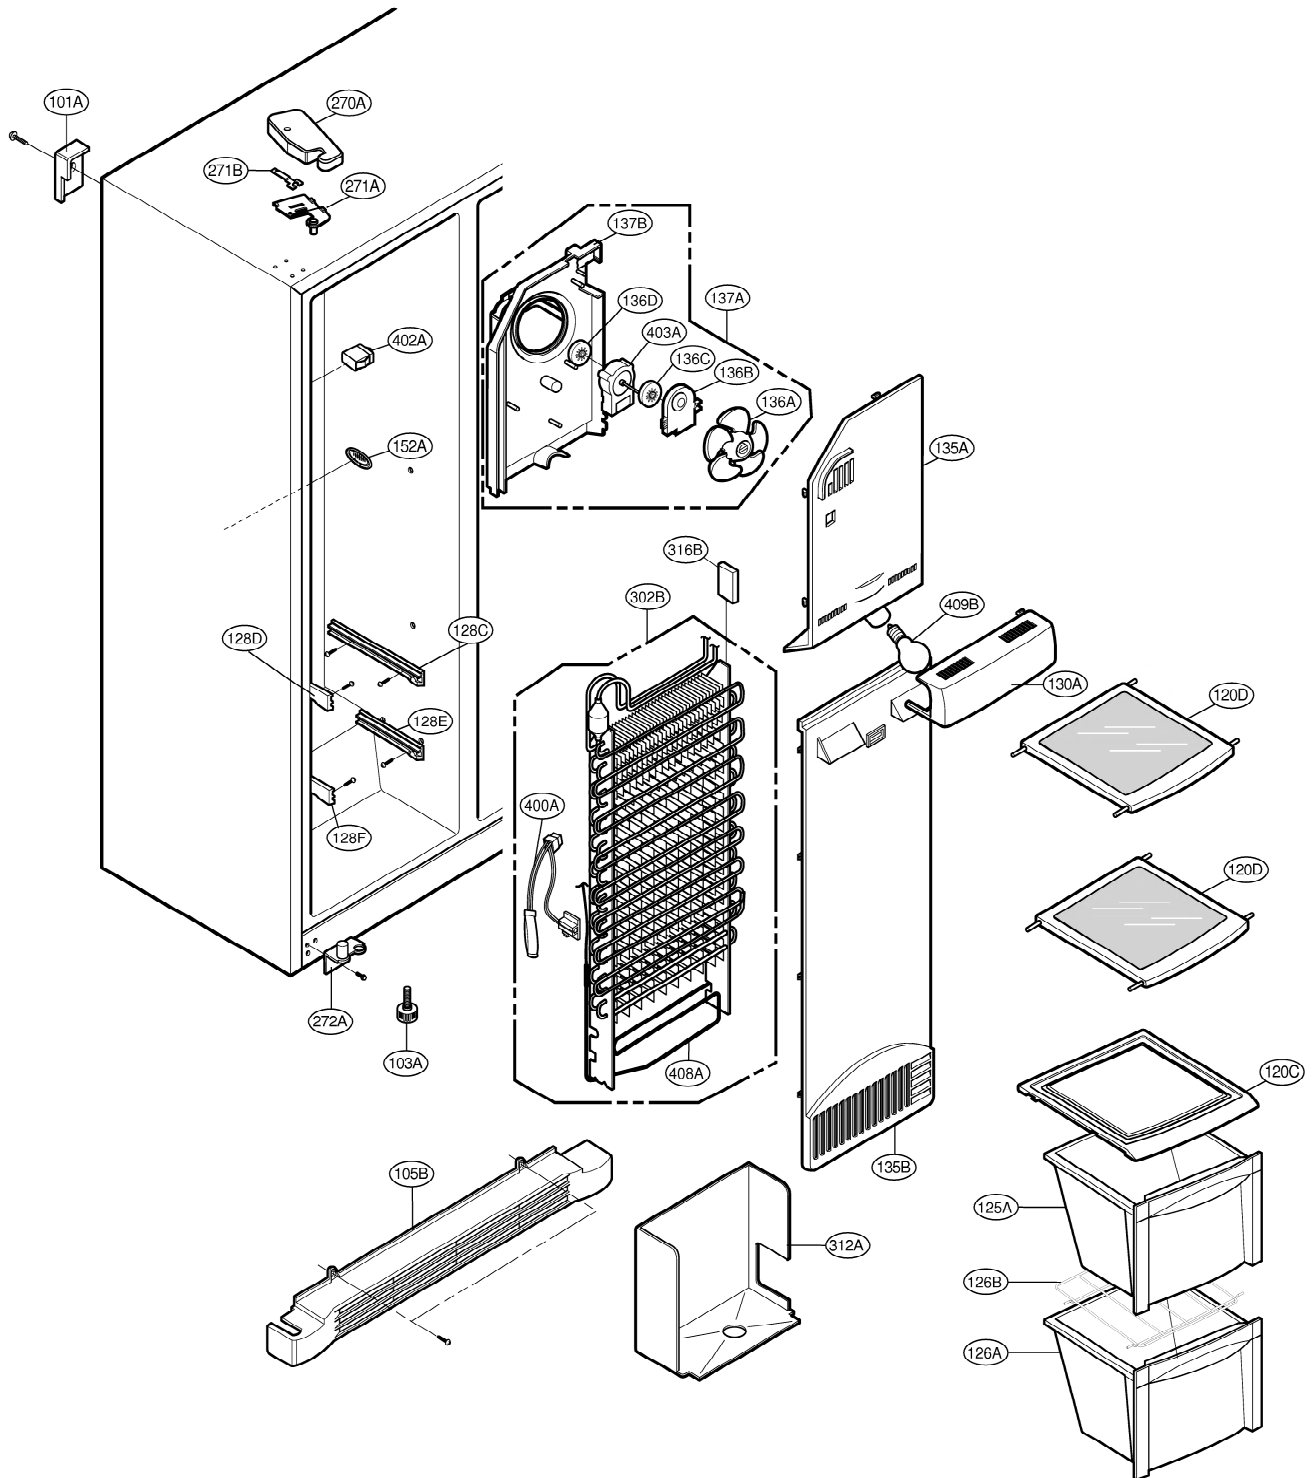

EXPLODED VIEW

FREEZER DOOR PART: GW-P207, GW-L207

EXPLODED VIEW

Ref No. : GW-P207, GW-C207
REFRIGERATOR DOOR PART

EXPLODED VIEW

FREEZER COMPARTMENT

EXPLODED VIEW

REFRIGERATOR COMPARTMENT

EXPLODED VIEW

MACHINE COMPARTMENT

EXPLODED VIEW

DISPENSER PART