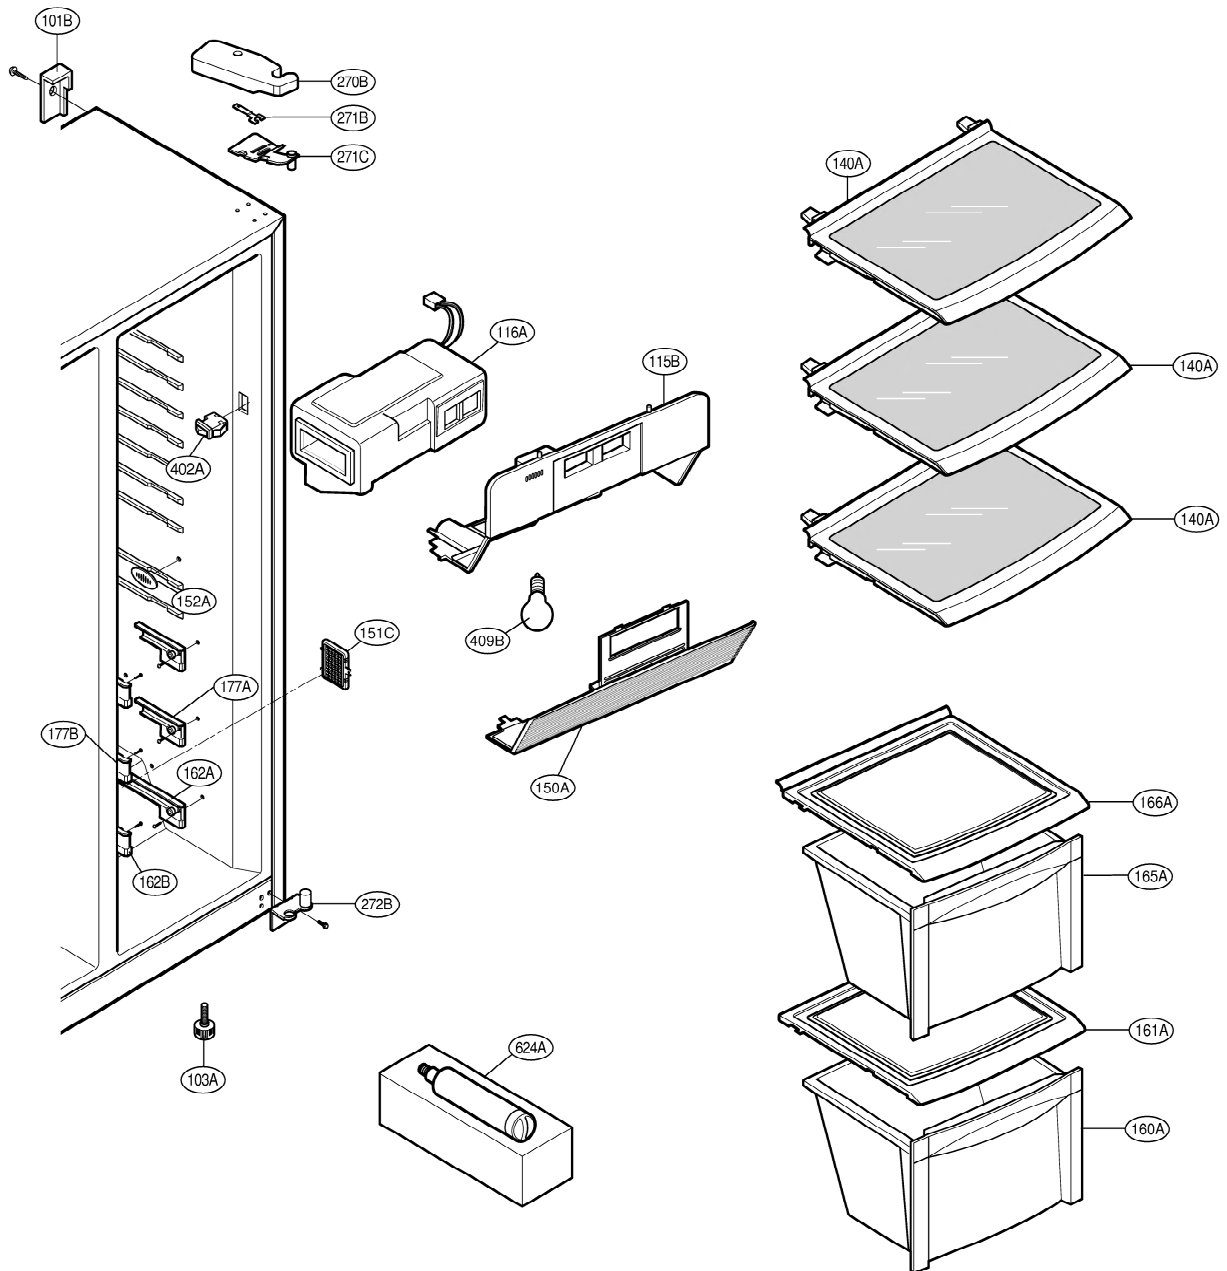

EXPLODED VIEW

FREEZER DOOR PART: GW-P207, GW-L207

EXPLODED VIEW

Ref No. : GW-P207, GW-C207
REFRIGERATOR DOOR PART

EXPLODED VIEW

FREEZER COMPARTMENT

EXPLODED VIEW

REFRIGERATOR COMPARTMENT

EXPLODED VIEW

MACHINE COMPARTMENT

EXPLODED VIEW

DISPENSER PART