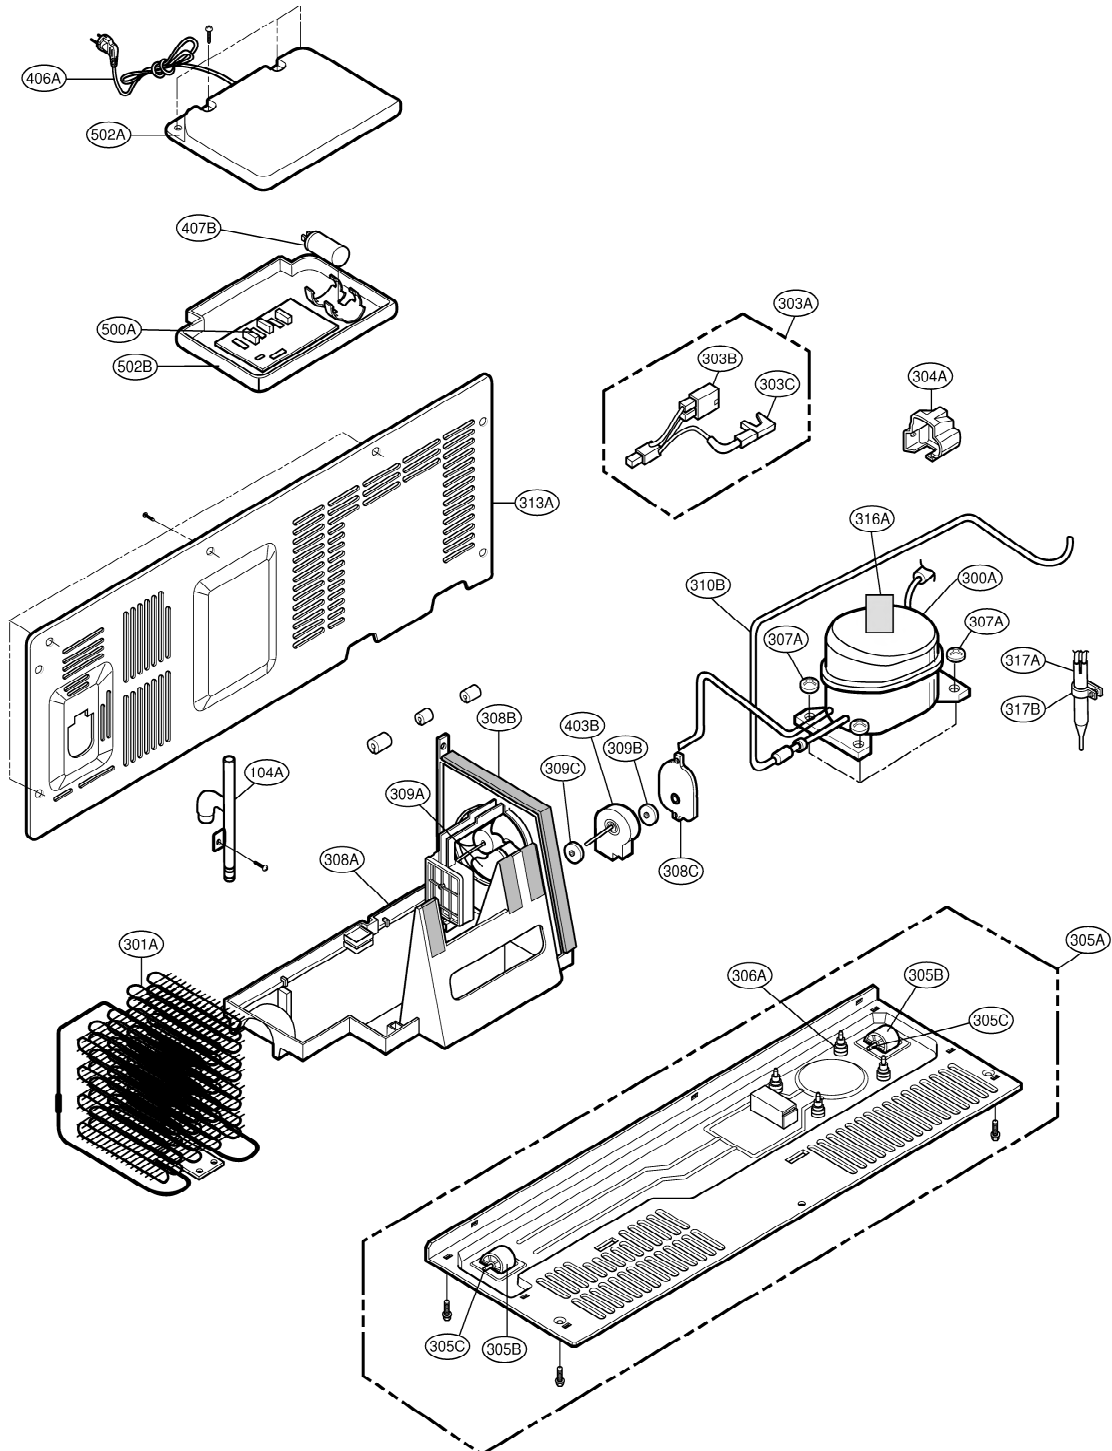

EXPLODED VIEW

FREEZER DOOR PART: GW-P207, GW-L207

EXPLODED VIEW

Ref No. : GW-P207, GW-C207
REFRIGERATOR DOOR PART

EXPLODED VIEW

FREEZER COMPARTMENT

EXPLODED VIEW

REFRIGERATOR COMPARTMENT

EXPLODED VIEW

MACHINE COMPARTMENT

EXPLODED VIEW

DISPENSER PART