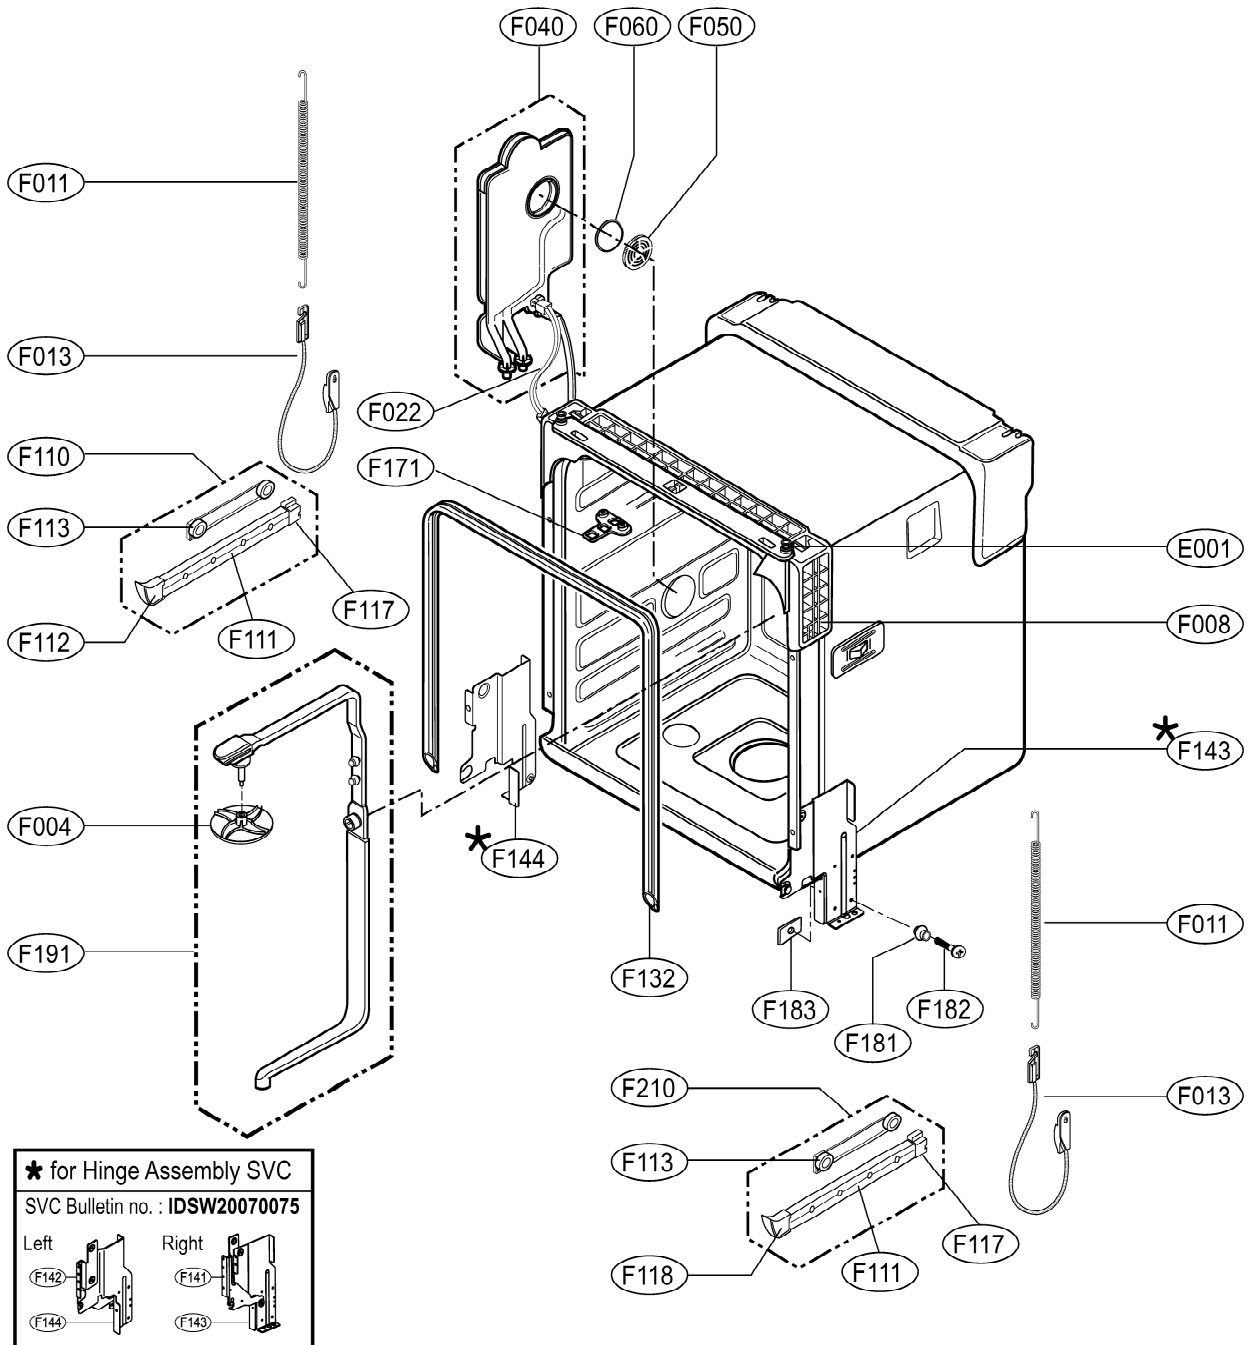

EXPLODED VIEW

EXPLODED VIEW - TUB ASSEMBLY

EXPLODED VIEW - PANEL / DOOR ASSEMBLY

*** for Hinge Assembly SVC**
 SVC Bulletin no. : **IDSW20070075**

Left	Right

EXPLODED VIEW - BASE ASSEMBLY

EXPLODED VIEW - SUMP ASSEMBLY