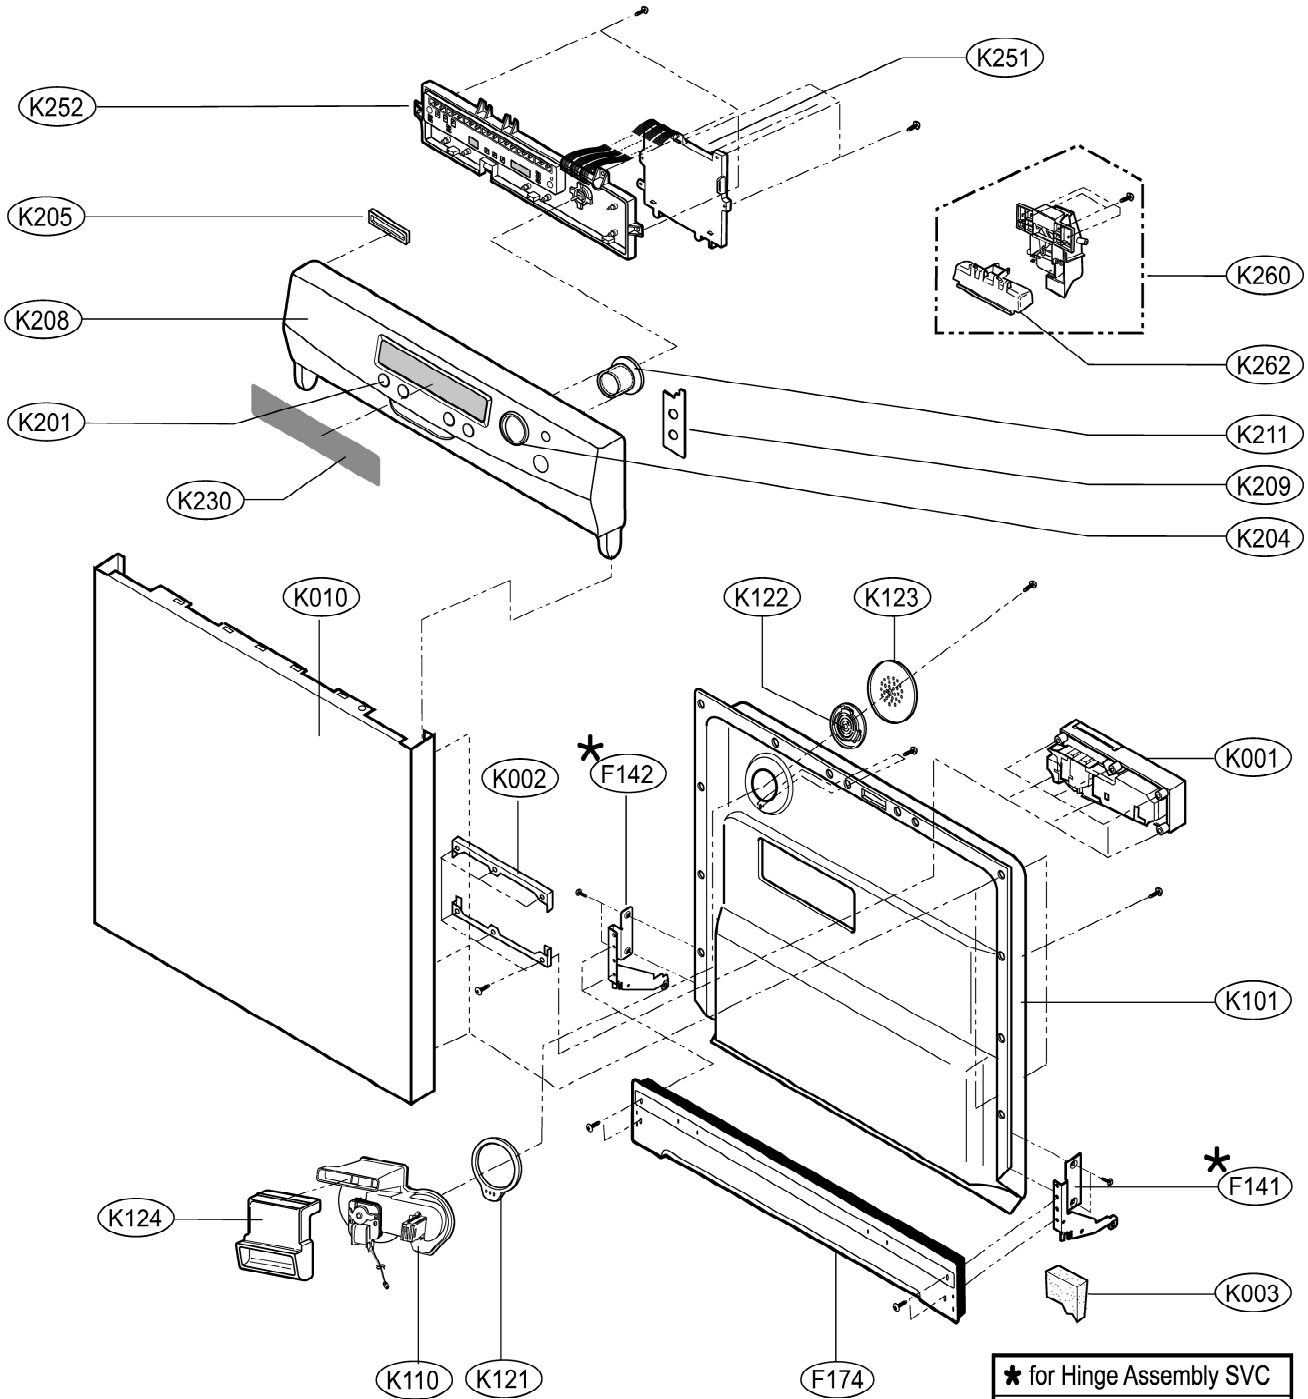

EXPLODED VIEW

EXPLODED VIEW - TUB ASSEMBLY

EXPLODED VIEW - PANEL / DOOR ASSEMBLY

*** for Hinge Assembly SVC**
 SVC Bulletin no. : **IDSW20070075**

Left	Right

EXPLODED VIEW - BASE ASSEMBLY

EXPLODED VIEW - SUMP ASSEMBLY