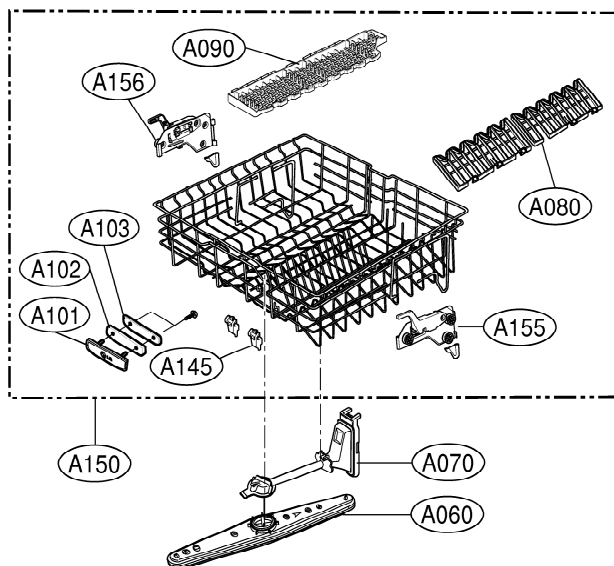

LD-215(6)2(7) Series

EXPLODED VIEW

Upper Rack

Lower Rack

EXPLODED VIEW - TUB ASSEMBLY

EXPLODED VIEW - PANEL / DOOR ASSEMBLY

EXPLODED VIEW - BASE ASSEMBLY

EXPLODED VIEW - SUMP ASSEMBLY