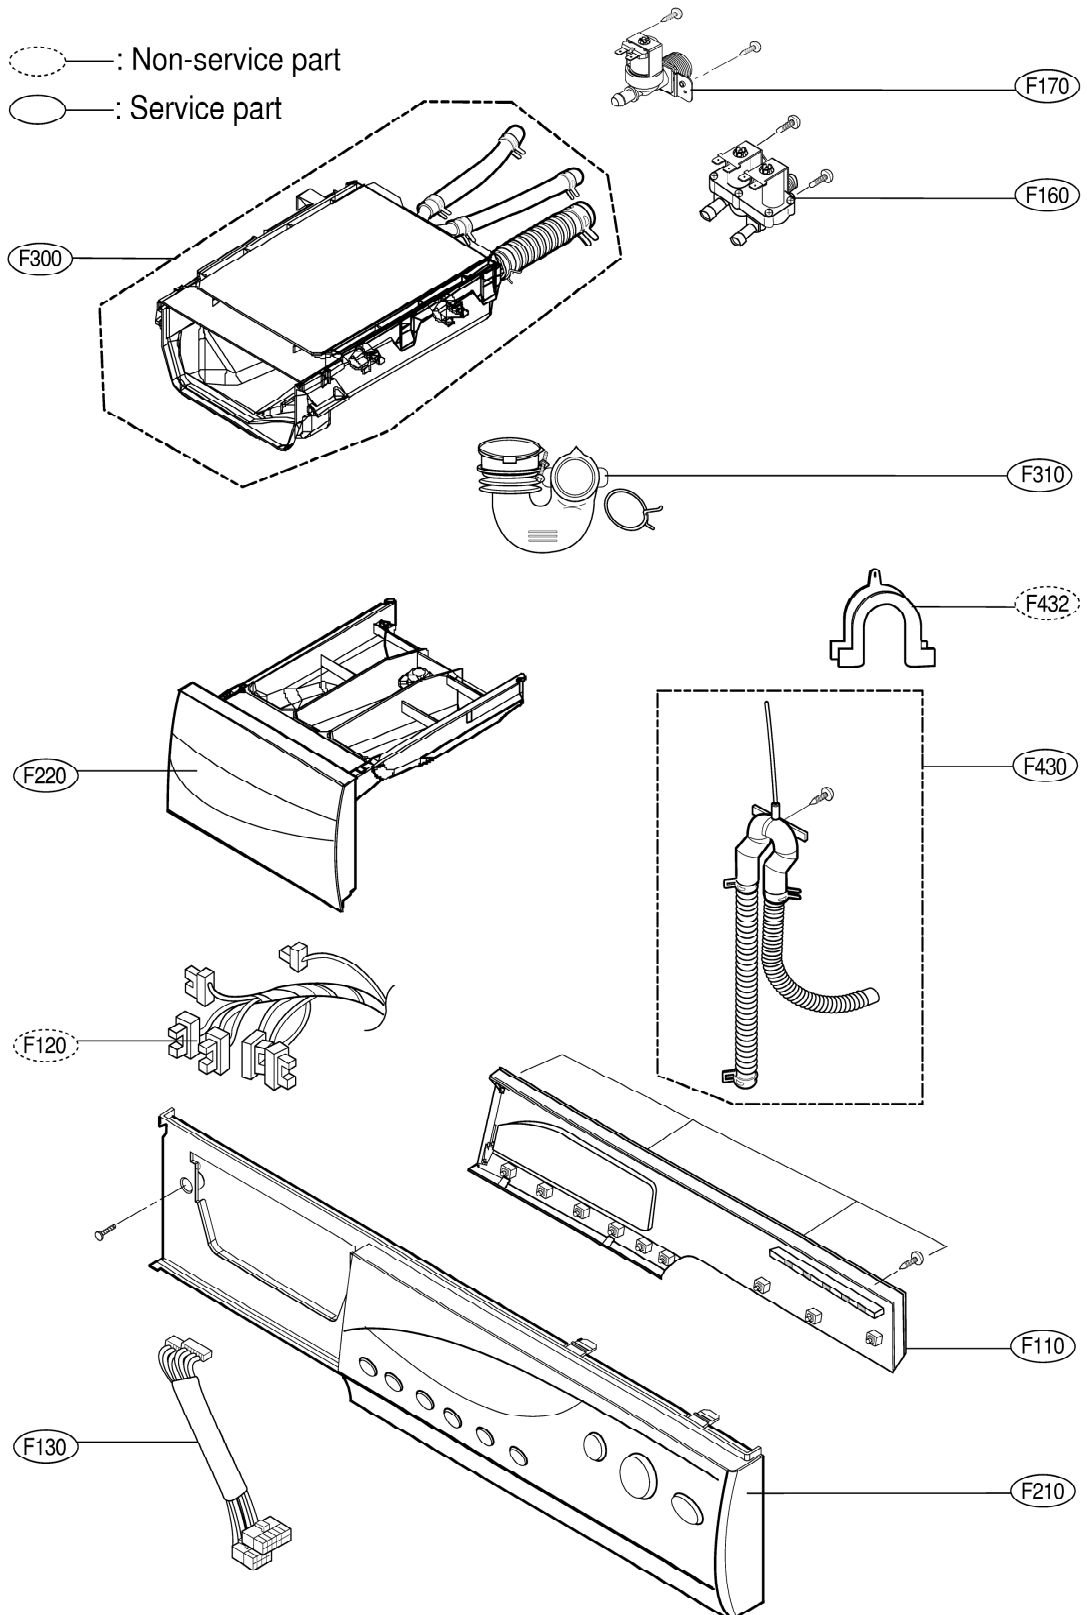

## 11-1 THE EXPLODED VIEW OF CABINET ASSEMBLY

■ GK708E / GK710E / GK712E

○ : Non-service part

● : Service part

■ GK708EN / GK710EN / GK712EN

○ : Service Part  
 ○ : Non-Service Part

# 11-2 THE EXPLODED VIEW OF CONTROL PANEL & DISPENSER ASSEMBLY

# 11-3 THE EXPLODED VIEW OF DRUM & TUB ASSEMBLY

■ GK708E / GK710E / GK712E

- : Non-service part
- : Service part

■ GK708EN / GK710EN / GK712EN

- : Service Part
- (dashed) : Non-Service Part