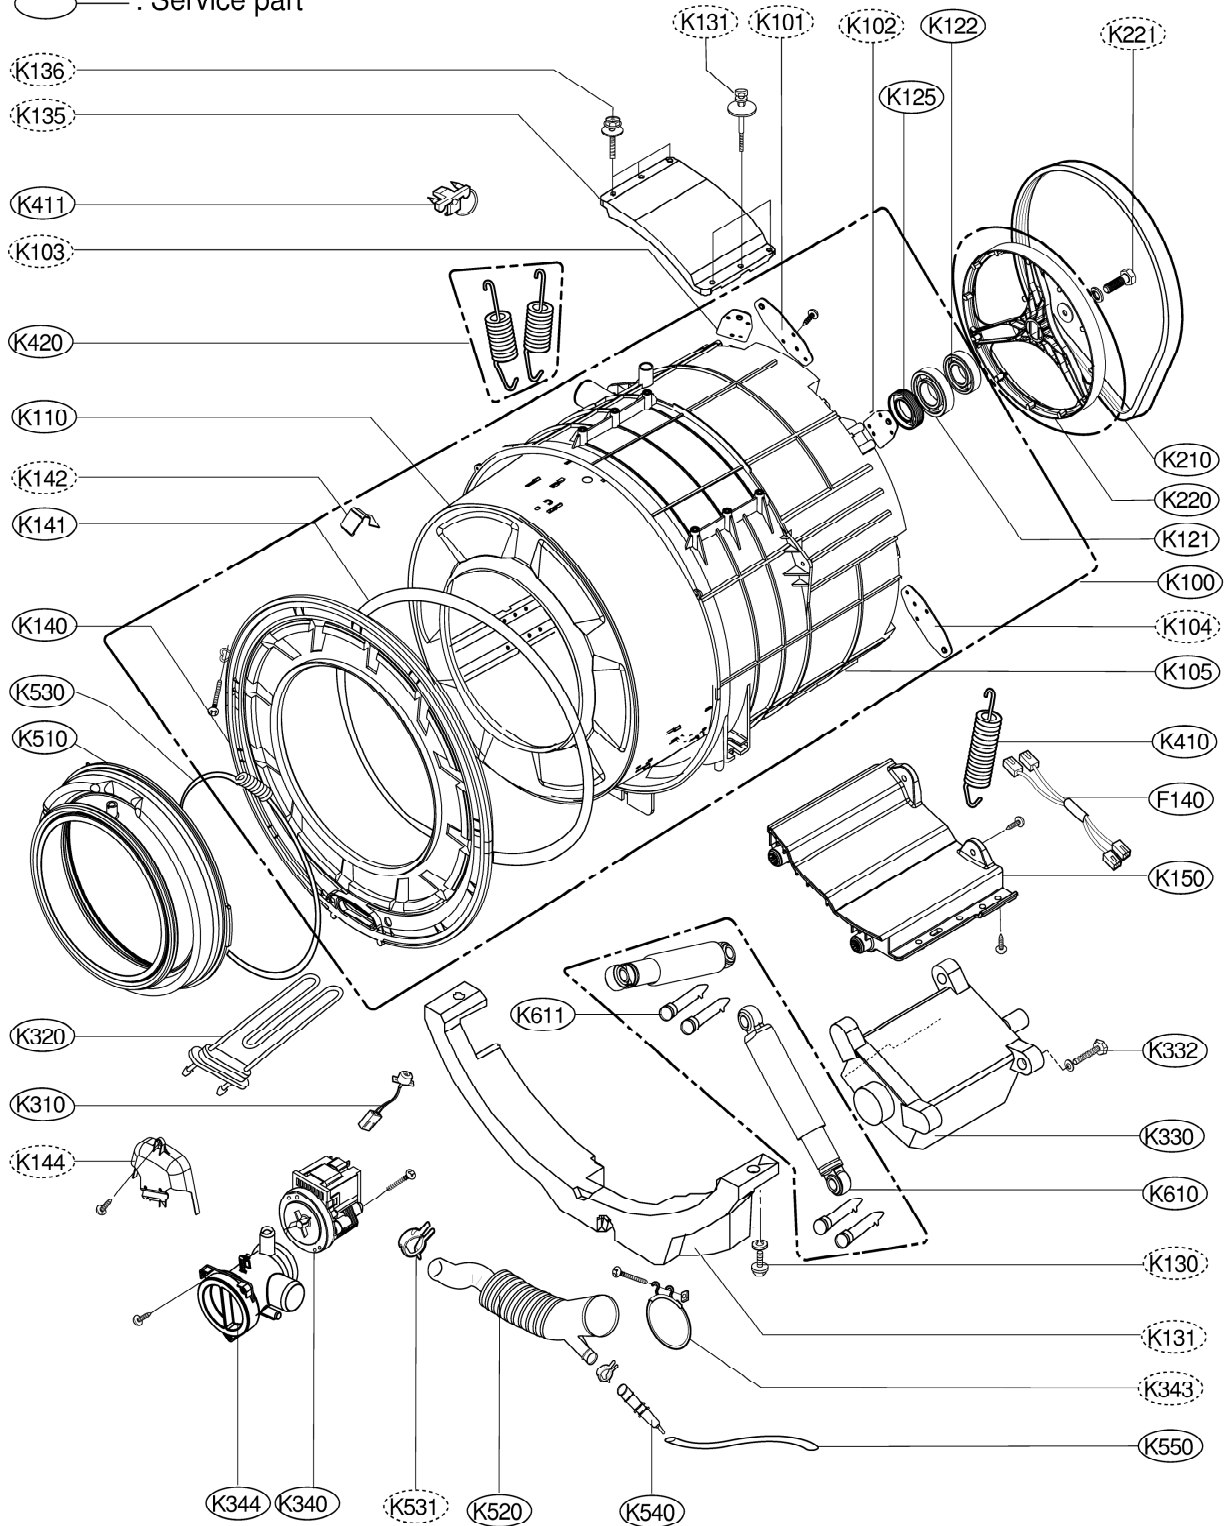

## 11-1 THE EXPLODED VIEW OF CABINET ASSEMBLY

■ GK708E / GK710E / GK712E

○ : Non-service part

● : Service part

■ GK708EN / GK710EN / GK712EN

○ : Service Part  
 ○ : Non-Service Part

# 11-2 THE EXPLODED VIEW OF CONTROL PANEL & DISPENSER ASSEMBLY

# 11-3 THE EXPLODED VIEW OF DRUM & TUB ASSEMBLY

■ GK708E / GK710E / GK712E

- : Non-service part
- : Service part

■ GK708EN / GK710EN / GK712EN

- : Service Part
- (dashed) : Non-Service Part