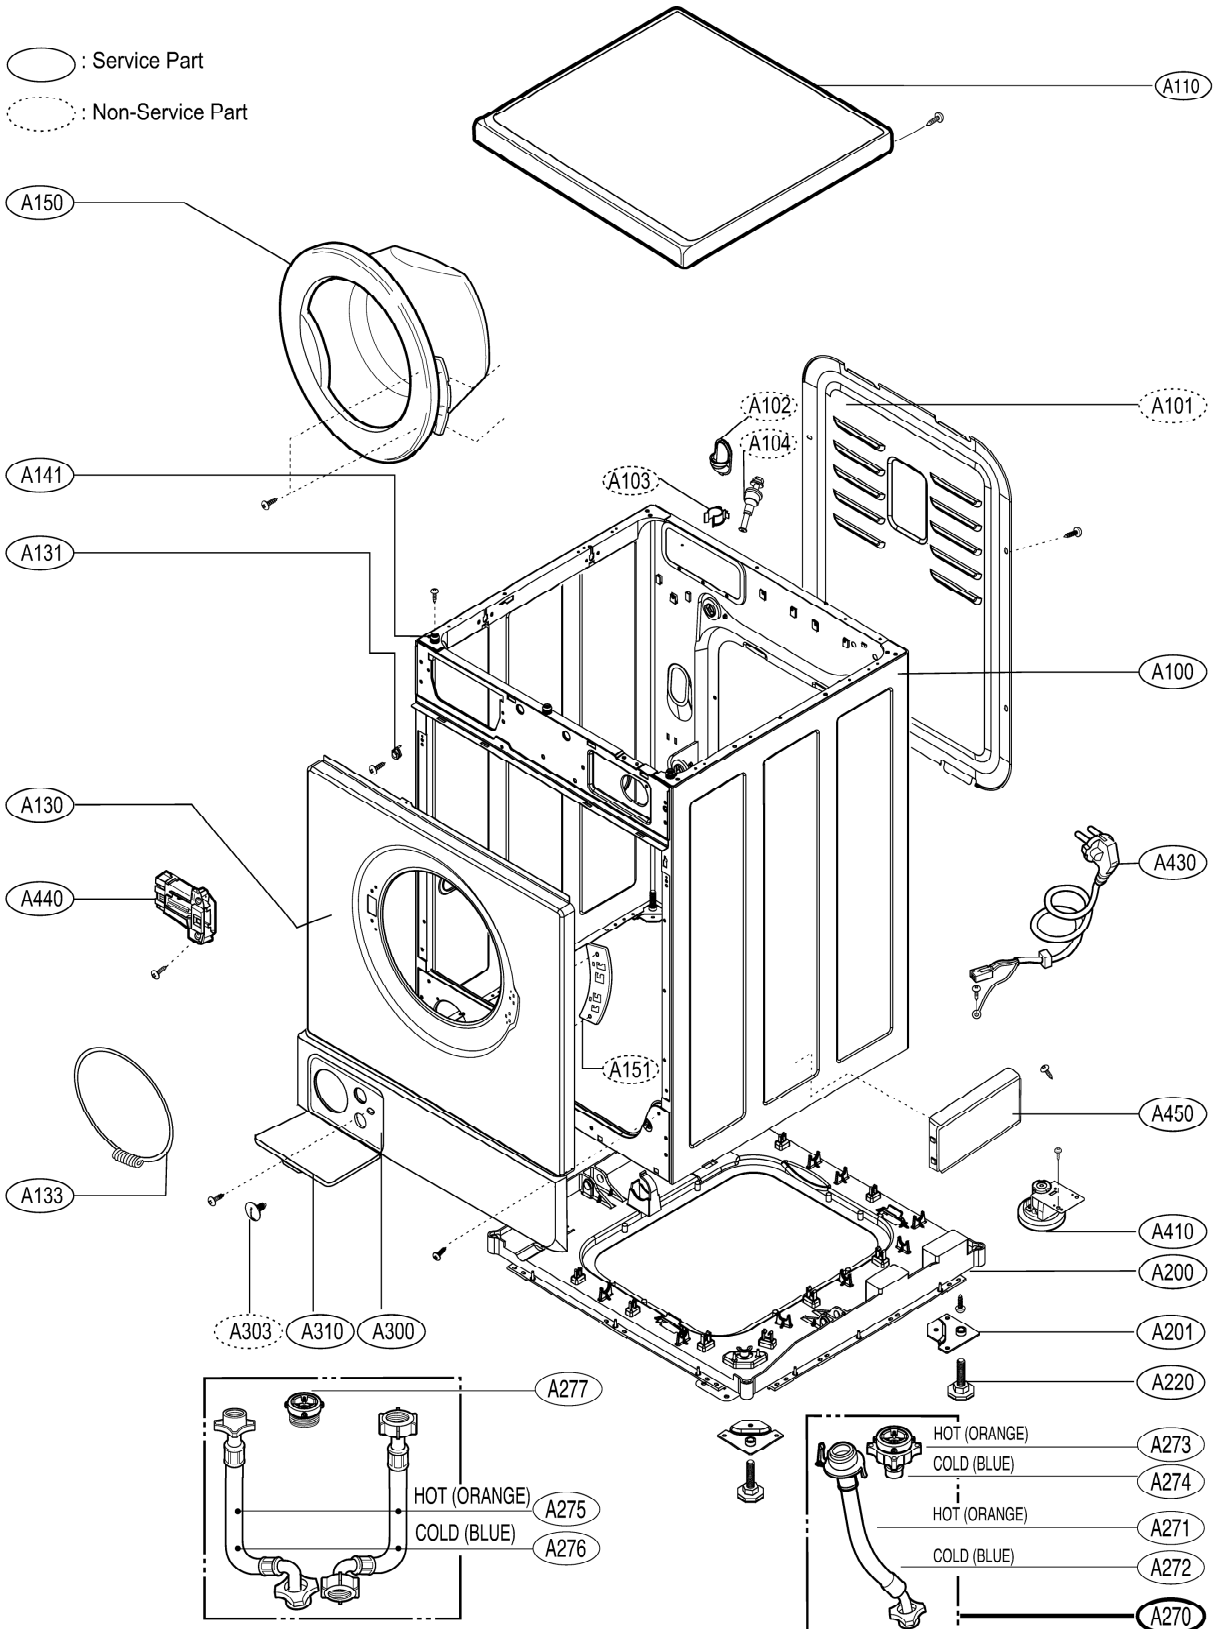

## 11-1 THE EXPLODED VIEW OF CABINET ASSEMBLY

■ GK708E / GK710E / GK712E

○ : Non-service part

● : Service part

■ GK708EN / GK710EN / GK712EN

○ : Service Part  
 ○ : Non-Service Part

# 11-2 THE EXPLODED VIEW OF CONTROL PANEL & DISPENSER ASSEMBLY

# 11-3 THE EXPLODED VIEW OF DRUM & TUB ASSEMBLY

■ GK708E / GK710E / GK712E

- : Non-service part
- : Service part

■ GK708EN / GK710EN / GK712EN

- : Service Part
- (dashed) : Non-Service Part