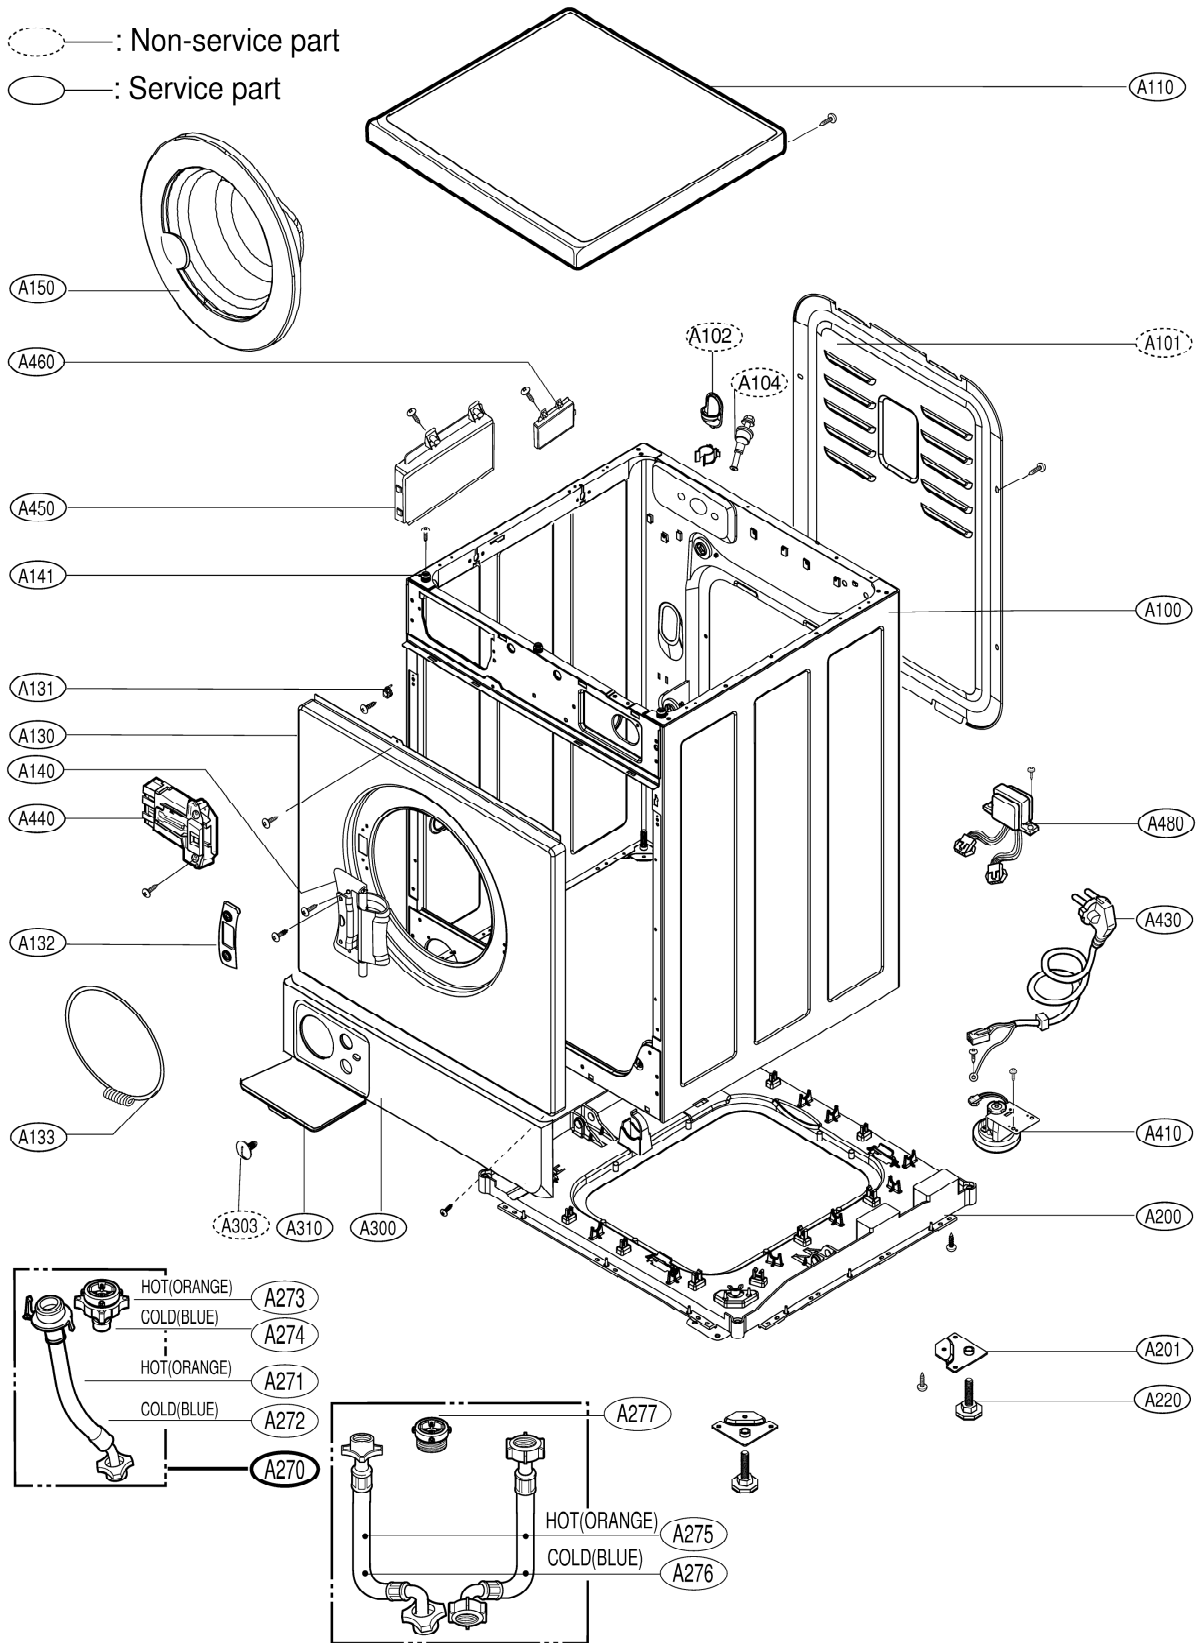

# 11 EXPLODED VIEW

## 11-1 THE EXPLODED VIEW OF CABINET ASSEMBLY

■ GK708E / GK710E / GK712E

○ : Non-service part

● : Service part

■ GK708EN / GK710EN / GK712EN

○ : Service Part  
 ○ : Non-Service Part

# 11-2 THE EXPLODED VIEW OF CONTROL PANEL & DISPENSER ASSEMBLY

# 11-3 THE EXPLODED VIEW OF DRUM & TUB ASSEMBLY

■ GK708E / GK710E / GK712E

- : Non-service part
- : Service part

■ GK708EN / GK710EN / GK712EN

- : Service Part
- (dashed) : Non-Service Part