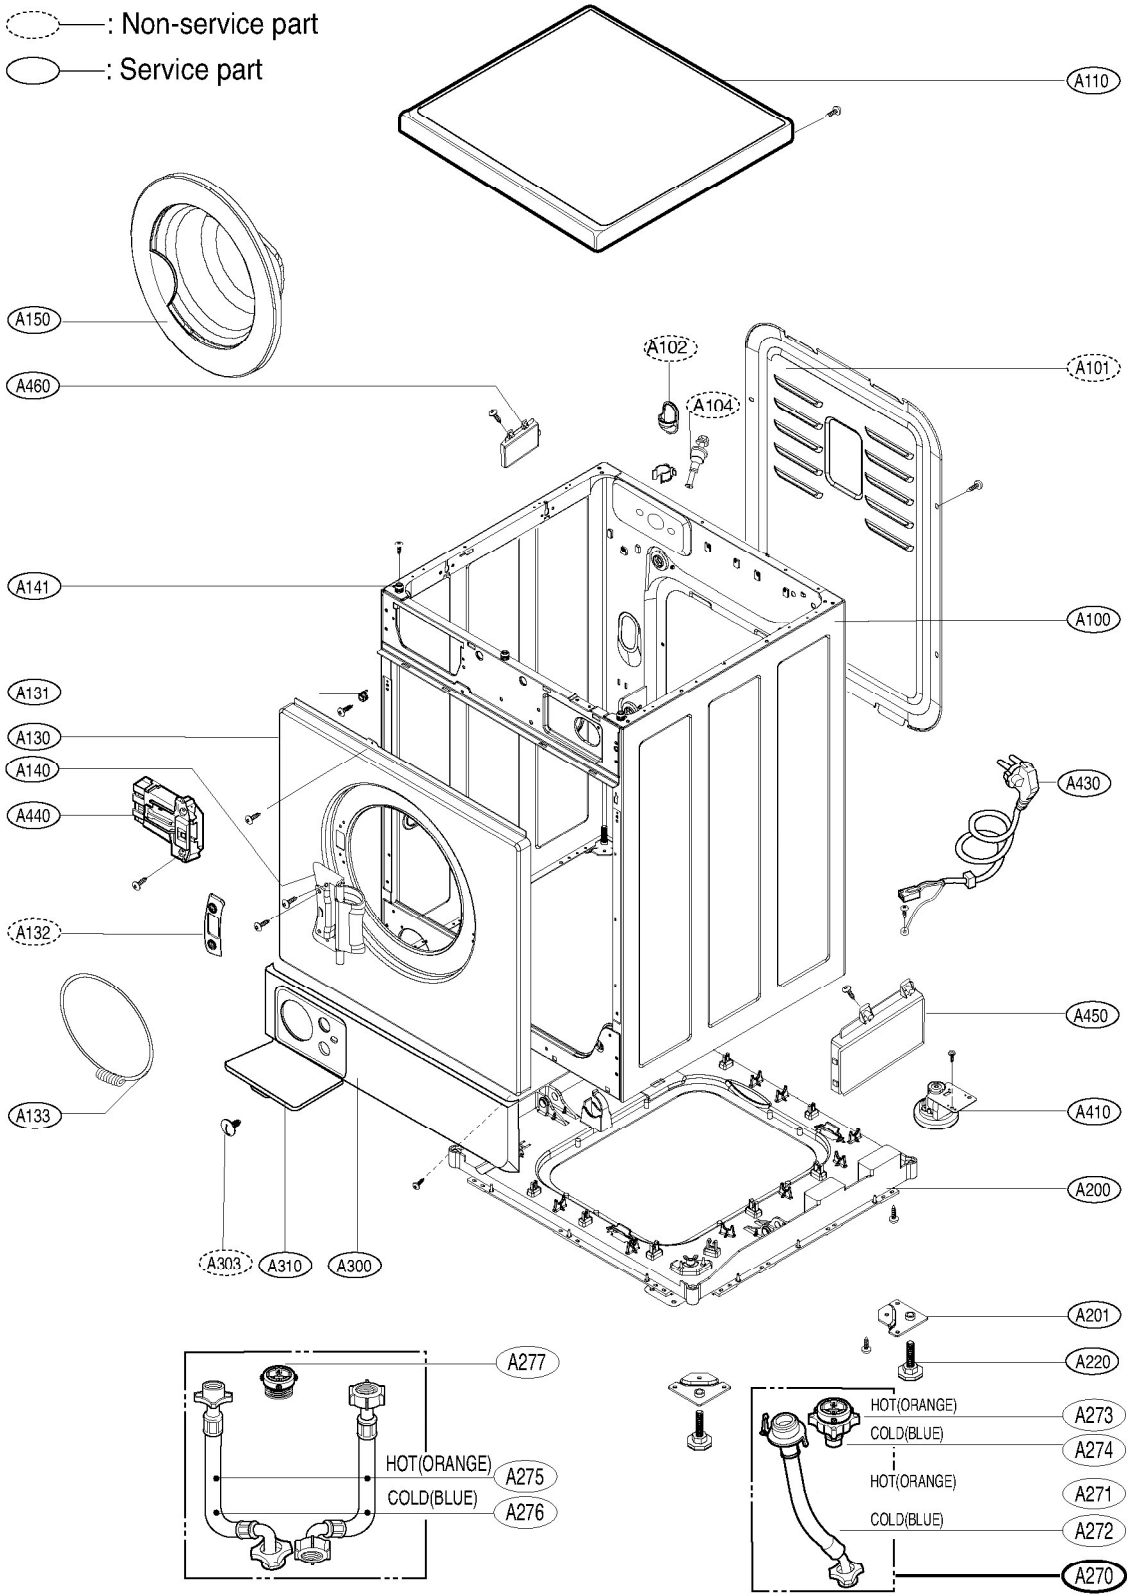

11. EXPLODED VIEW

11-1. THE EXPLODED VIEW OF CABINET ASSEMBLY

○ : Non-service part
 ○ : Service part

■ WD(M)-8074F(H)B, WD(M)-1074(6)F(H)B, WD(M)-1174(6)F(H)B, WD(M)-1274(6)F(H)B, WD(M)-1374(6)F(H)B
 WD-8078FHB, WD-1078FHB, WM-1171(6)FHB, WM-1371(6)FHB, WD-1271FB(B), WD-1071FB(B)

11-2 THE EXPLODED VIEW OF CONTROL PANEL & DISPENSER ASSEMBLY

11-3 THE EXPLODED VIEW OF DRUM & TUB ASSEMBLY

■ WD(M)-8074F(H)B, WD(M)-1074(6)F(H)B, WD(M)-1174(6)F(H)B, WD(M)-1274(6)F(H)B, WD(M)-1374(6)F(H)B
 WD-8078FHB, WD-1078FHB, WM-1171(6)FHB, WM-1371(6)FHB, WD-1271FB(B), WD-1071FB(B)