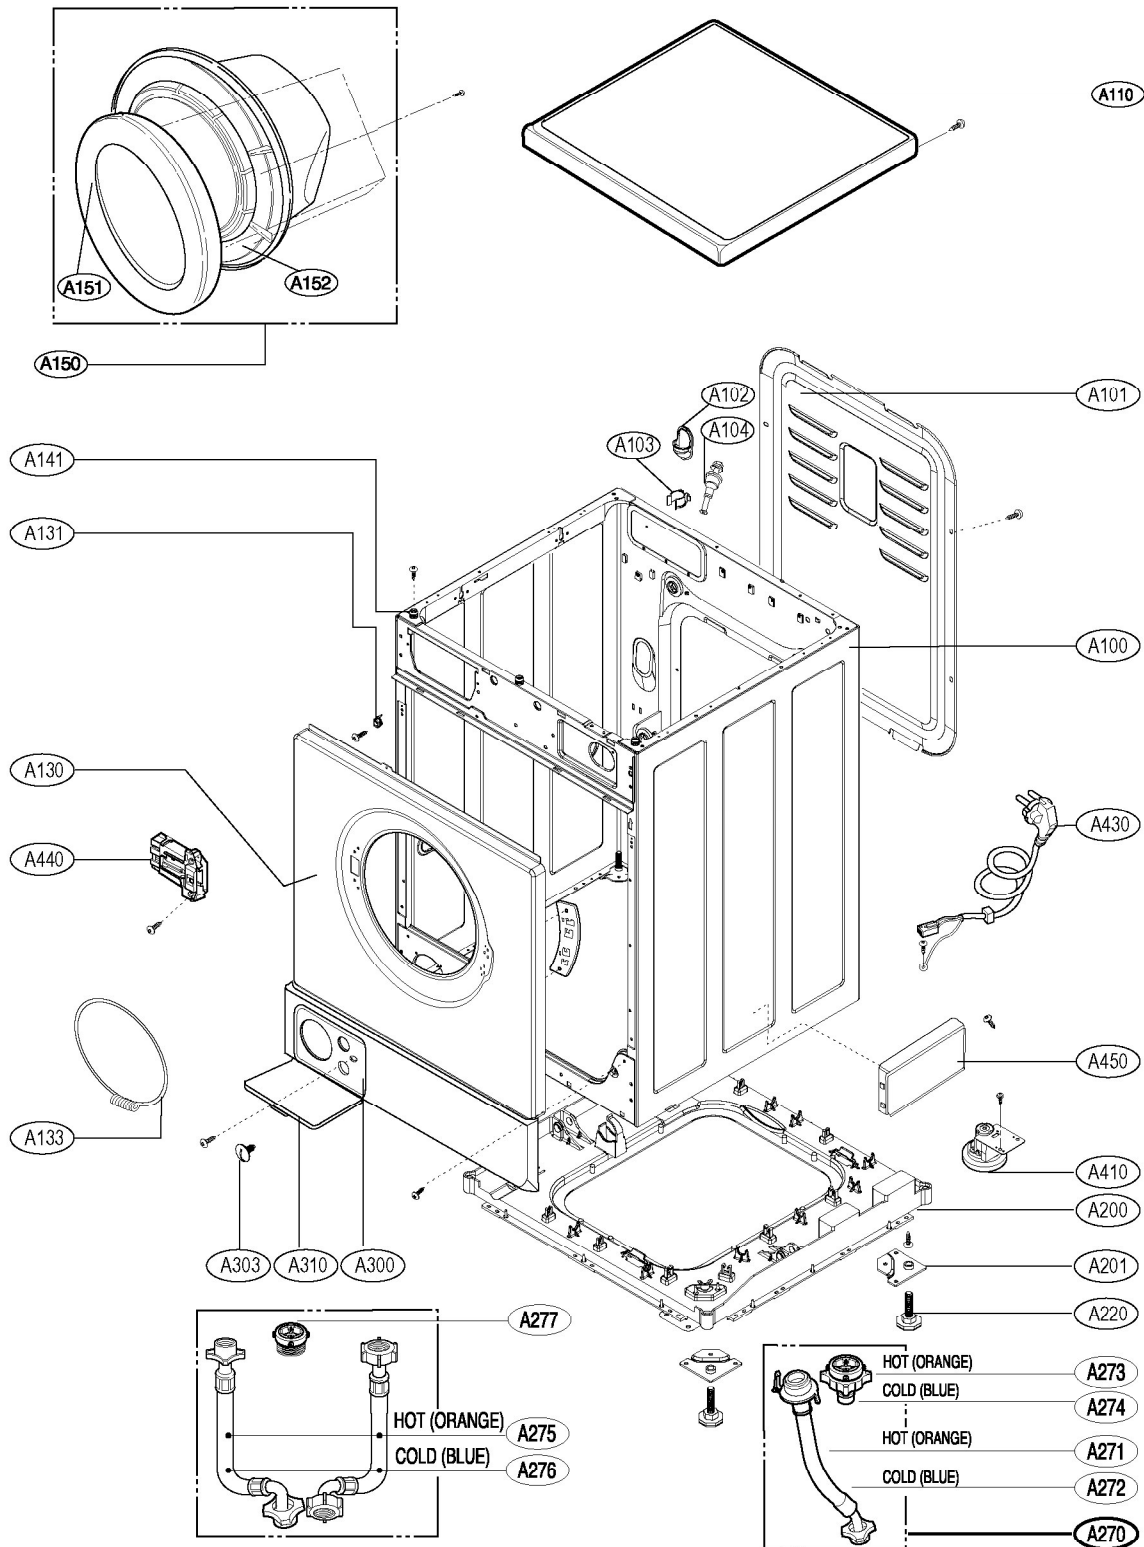

11. EXPLODED VIEW

11-1. THE EXPLODED VIEW OF CABINET ASSEMBLY

○ : Non-service part
 ○ : Service part

■ WD(M)-8074F(H)B, WD(M)-1074(6)F(H)B, WD(M)-1174(6)F(H)B, WD(M)-1274(6)F(H)B, WD(M)-1374(6)F(H)B
 WD-8078FHB, WD-1078FHB, WM-1171(6)FHB, WM-1371(6)FHB, WD-1271FB(B), WD-1071FB(B)

11-2 THE EXPLODED VIEW OF CONTROL PANEL & DISPENSER ASSEMBLY

11-3 THE EXPLODED VIEW OF DRUM & TUB ASSEMBLY

■ WD(M)-8074F(H)B, WD(M)-1074(6)F(H)B, WD(M)-1174(6)F(H)B, WD(M)-1274(6)F(H)B, WD(M)-1374(6)F(H)B
 WD-8078FHB, WD-1078FHB, WM-1171(6)FHB, WM-1371(6)FHB, WD-1271FB(B), WD-1071FB(B)