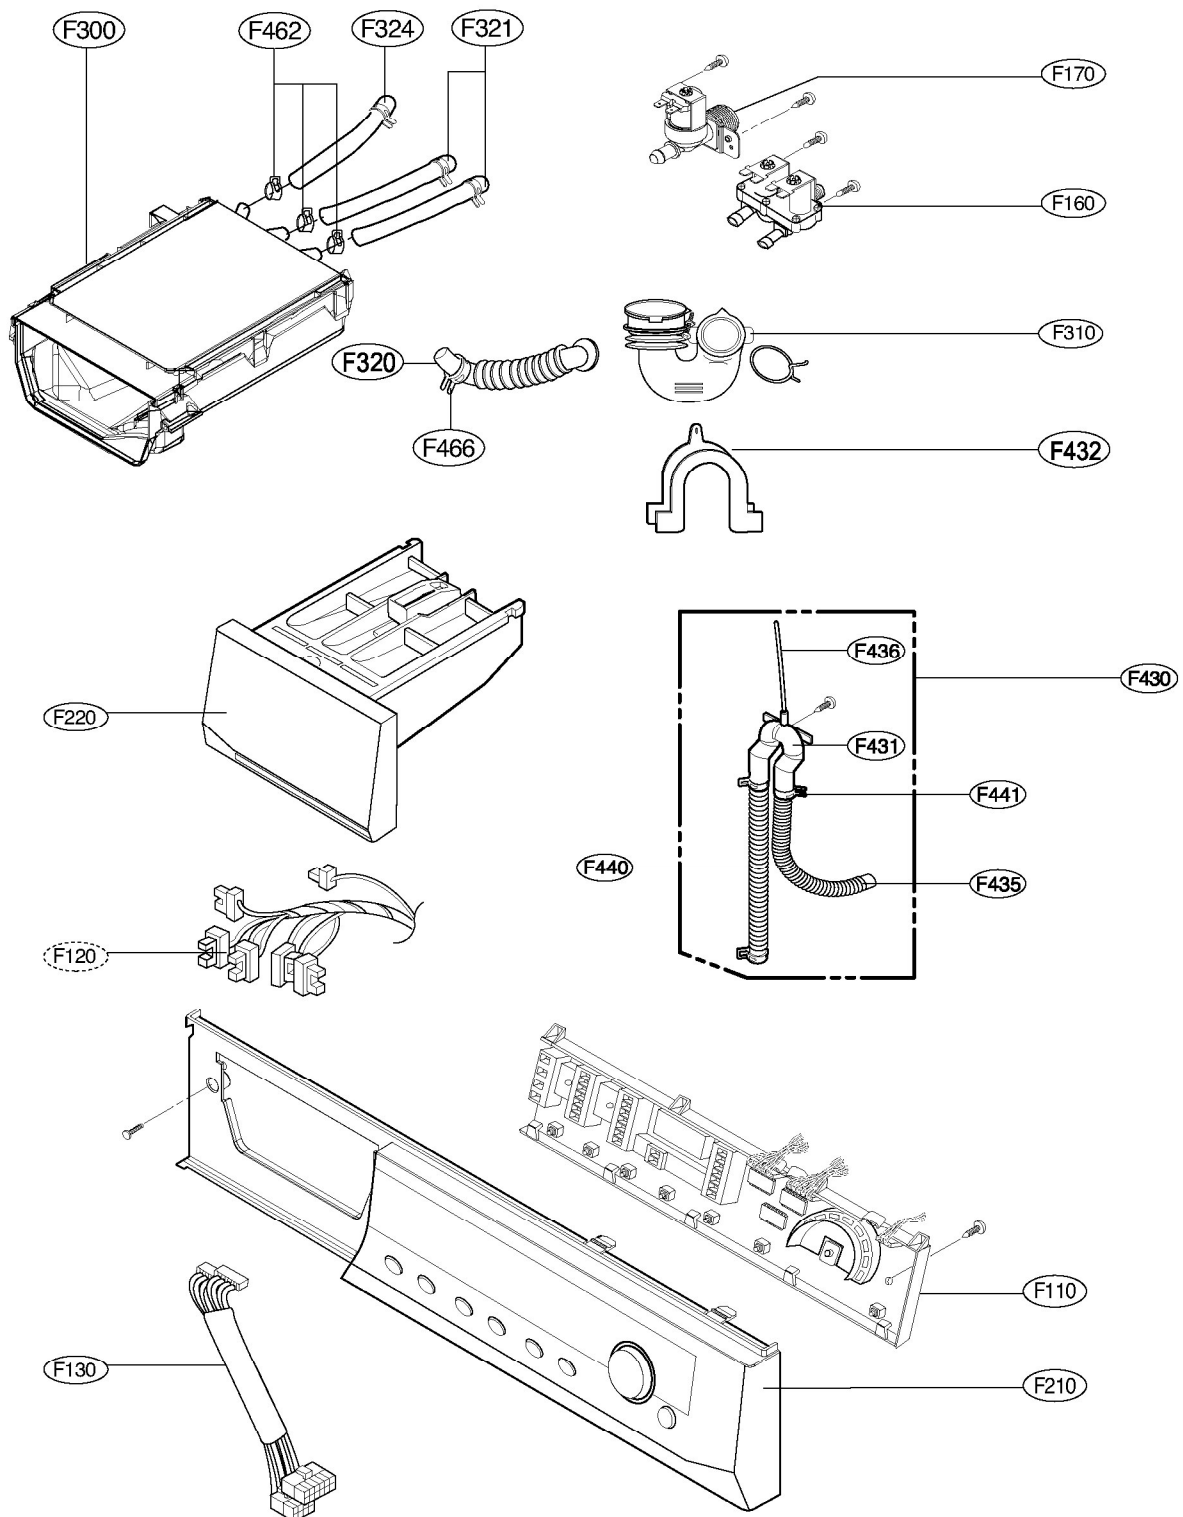

11. EXPLODED VIEW

11-1. THE EXPLODED VIEW OF CABINET ASSEMBLY

○ : Non-service part
 ○ : Service part

■ WD(M)-8074F(H)B, WD(M)-1074(6)F(H)B, WD(M)-1174(6)F(H)B, WD(M)-1274(6)F(H)B, WD(M)-1374(6)F(H)B
 WD-8078FHB, WD-1078FHB, WM-1171(6)FHB, WM-1371(6)FHB, WD-1271FB(B), WD-1071FB(B)

11-2 THE EXPLODED VIEW OF CONTROL PANEL & DISPENSER ASSEMBLY

11-3 THE EXPLODED VIEW OF DRUM & TUB ASSEMBLY

■ WD(M)-8074F(H)B, WD(M)-1074(6)F(H)B, WD(M)-1174(6)F(H)B, WD(M)-1274(6)F(H)B, WD(M)-1374(6)F(H)B
 WD-8078FHB, WD-1078FHB, WM-1171(6)FHB, WM-1371(6)FHB, WD-1271FB(B), WD-1071FB(B)