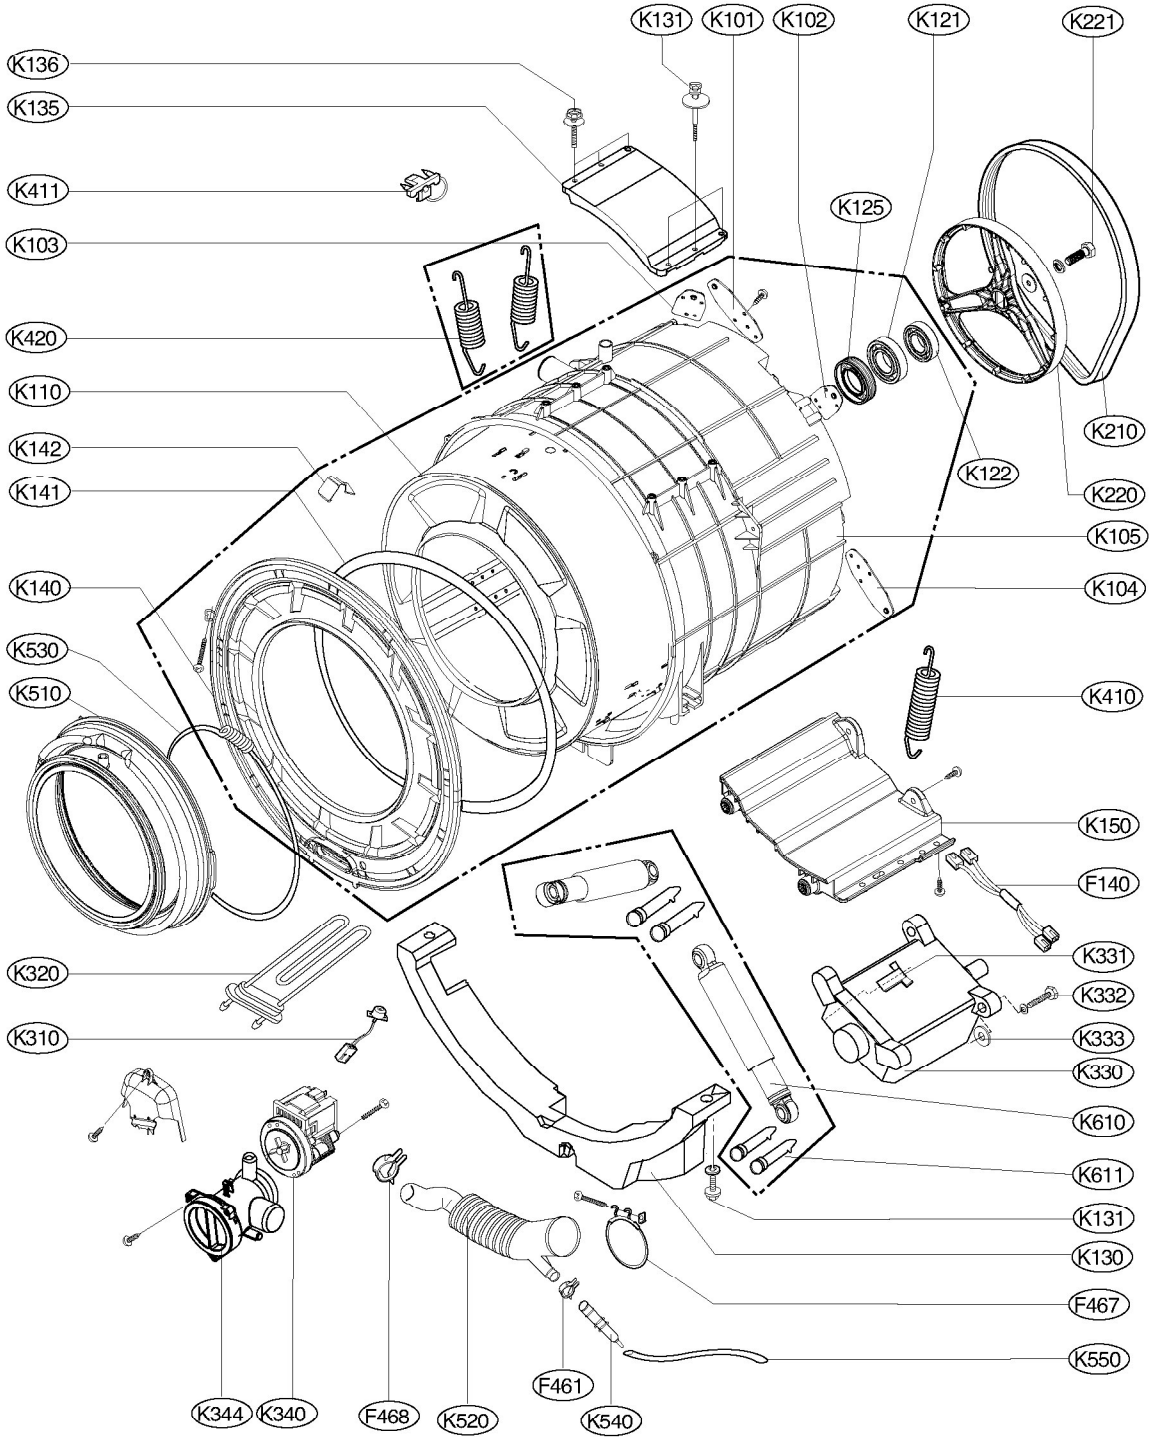

11. EXPLODED VIEW

11-1. THE EXPLODED VIEW OF CABINET ASSEMBLY

○ : Non-service part
 ○ : Service part

■ WD(M)-8074F(H)B, WD(M)-1074(6)F(H)B, WD(M)-1174(6)F(H)B, WD(M)-1274(6)F(H)B, WD(M)-1374(6)F(H)B
 WD-8078FHB, WD-1078FHB, WM-1171(6)FHB, WM-1371(6)FHB, WD-1271FB(B), WD-1071FB(B)

11-2 THE EXPLODED VIEW OF CONTROL PANEL & DISPENSER ASSEMBLY

11-3 THE EXPLODED VIEW OF DRUM & TUB ASSEMBLY

■ WD(M)-8074F(H)B, WD(M)-1074(6)F(H)B, WD(M)-1174(6)F(H)B, WD(M)-1274(6)F(H)B, WD(M)-1374(6)F(H)B
 WD-8078FHB, WD-1078FHB, WM-1171(6)FHB, WM-1371(6)FHB, WD-1271FB(B), WD-1071FB(B)