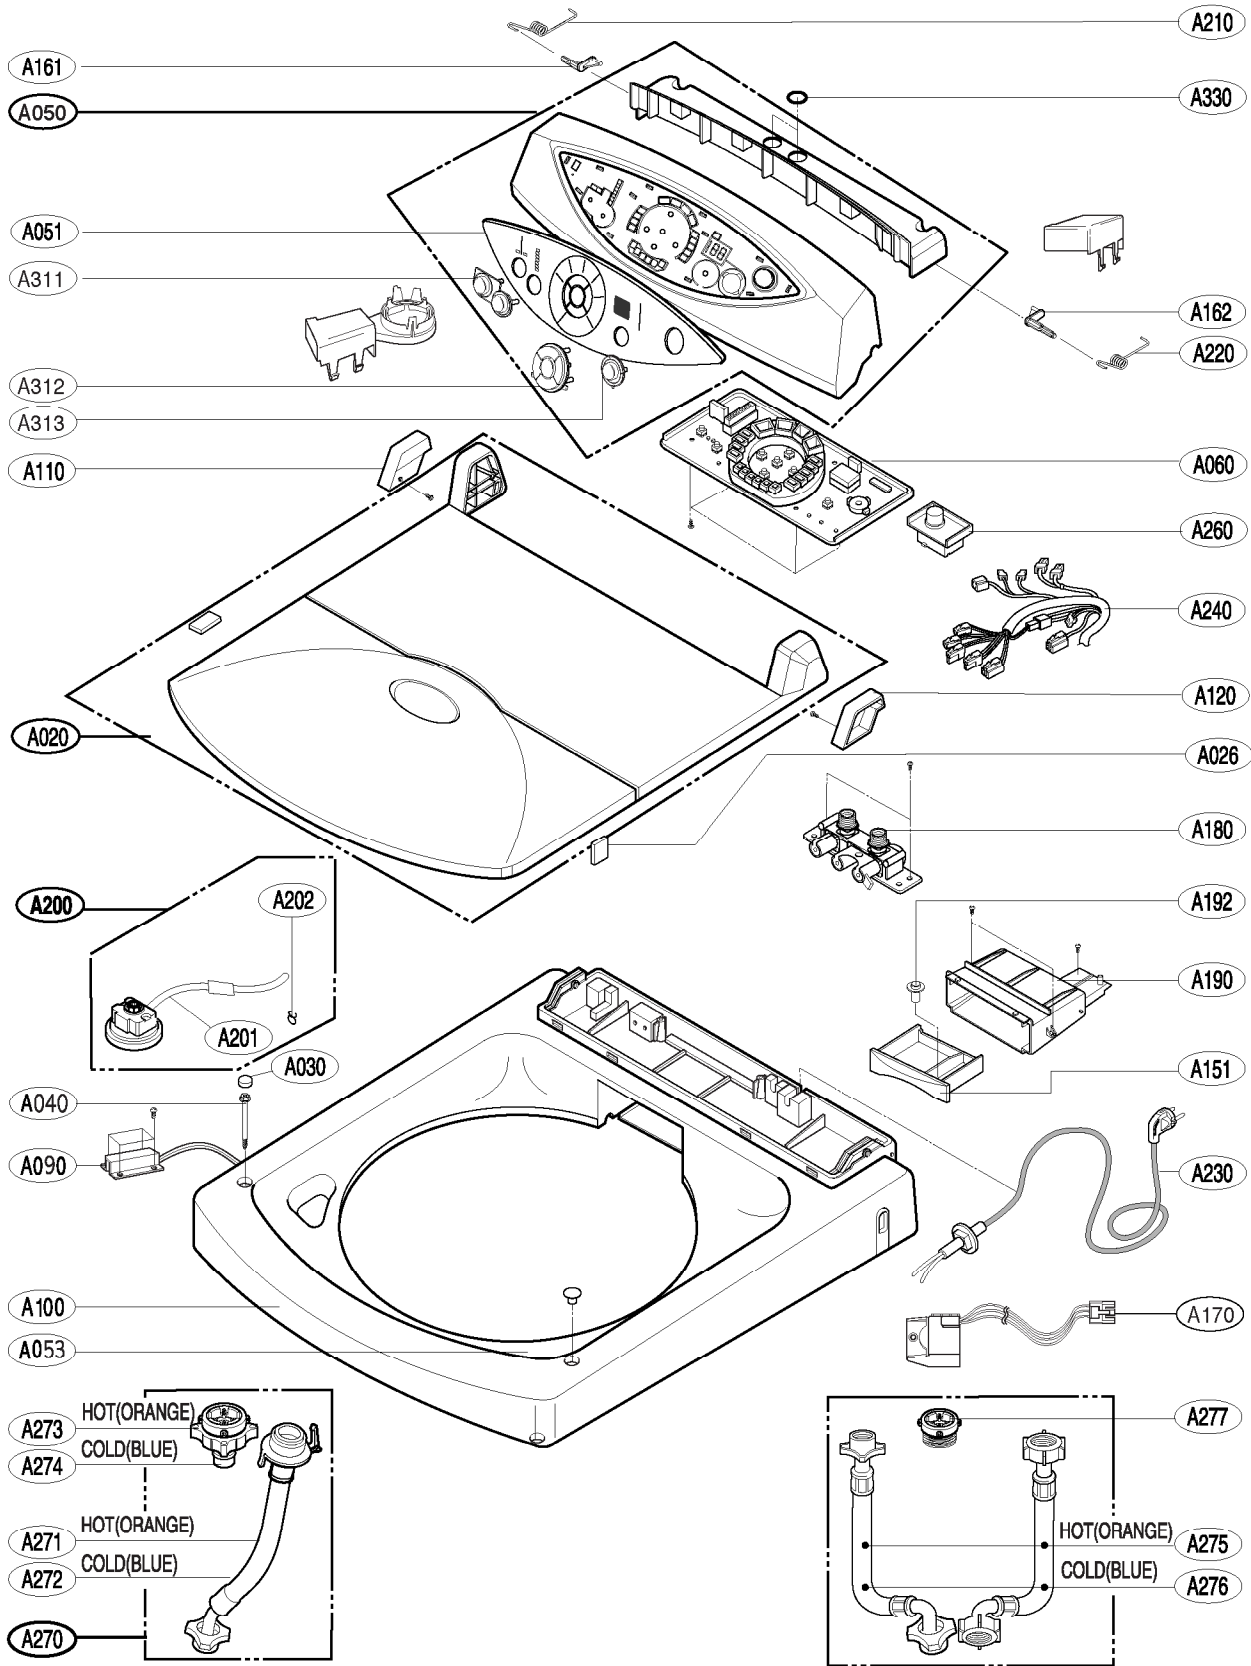

# THE EXPLODED VIEW OF THE TOP COVER ASM

# THE EXPLODED VIEW OF TOP COVER ASSEMBLY ..... H

○ : Non-Service Part

# THE EXPLODED VIEW OF TUB ASSEMBLY

○ : Non-service part