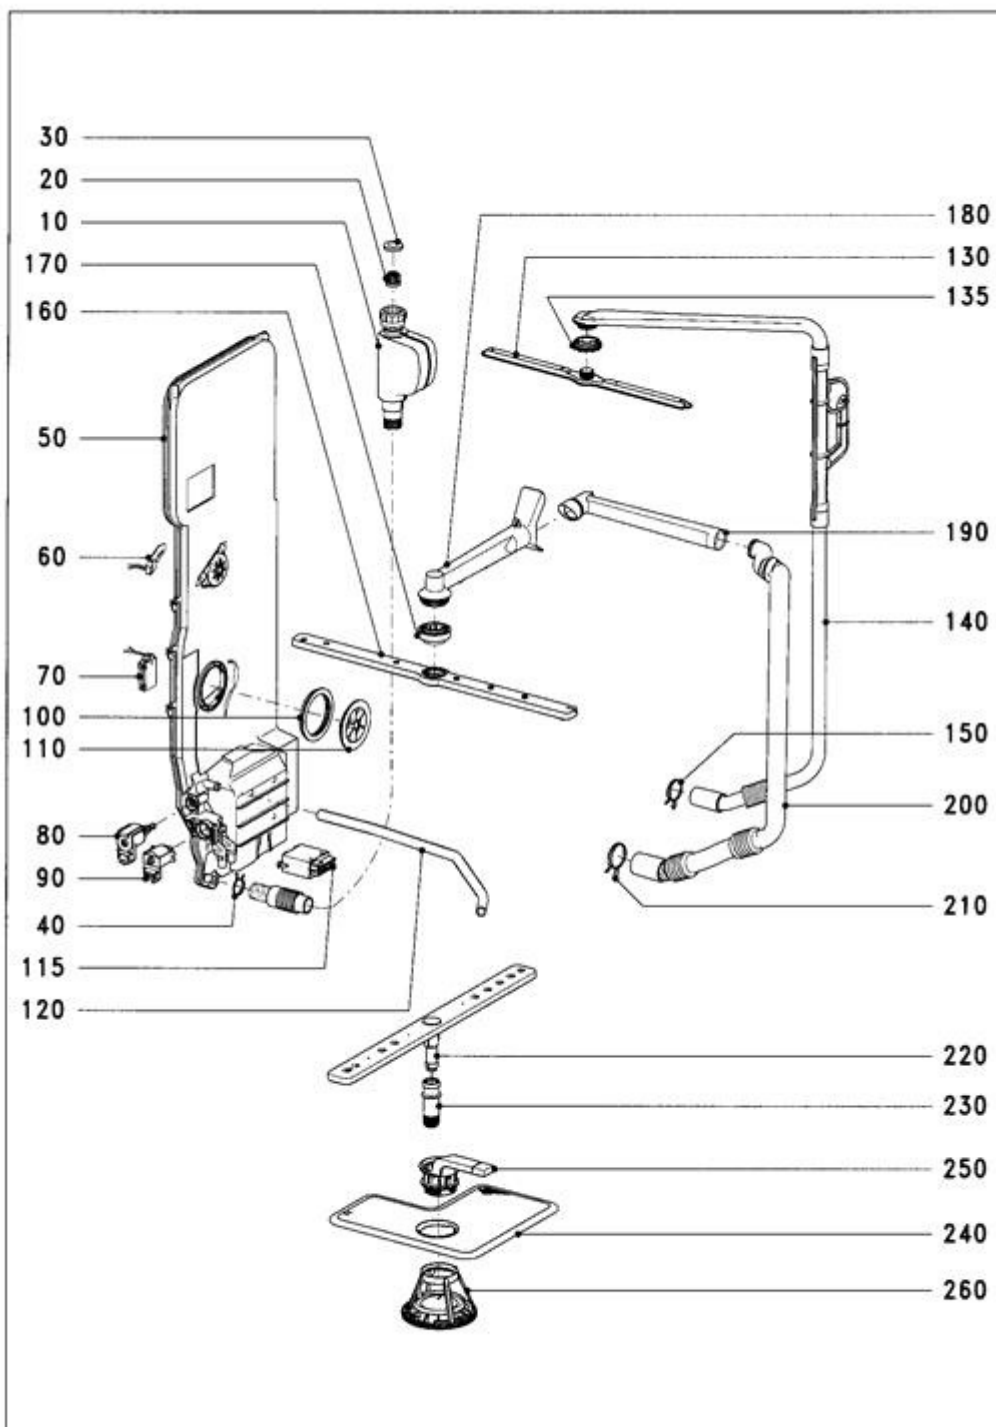

## Explanation

Column	Contents
Pos.	Drawing item number or number range for indicating the Mat. no. of the activated line in the function group drawing.
Mat. no.	Material number of the spare part.
SL	Key field with additional information relevant to the item. The following abbreviations may also be displayed here: <ul style="list-style-type: none"> <li>Z In addition to this spare part, the next-listed part is also required.</li> <li>N This refers to a standard part. Optionally a special part may also be fitted.</li> <li>W This special part can optionally be fitted as an alternative to the standard part.</li> <li>A With regard to this item, the following information must also be noted in relation to this item.</li> </ul>
FT	Entry "***" possible. Then the Mat. no. can be replaced by the Mat. no. of the following item.
Qty.	This column indicates how many of the part in question are fitted at this position in the machine.
UOQ	This shows the unit of quantity.
HZ	The heating type is given here. The following entries are possible: <ul style="list-style-type: none"> <li>EL Electric</li> <li>AG Gas</li> <li>HD High-pressure steam</li> <li>ND Low-pressure steam</li> </ul>
Designation	This column displays the designation of the Mat. no. with a spare part, or information text. If the designation is indented by one space, then this item is part of a sub-assembly but can be ordered separately. Fastenings and earthing parts are indented by two spaces.

EN/Germany

17.08.2020  
© Miele & Cie. KG 2020

**044 Inner cabinet From mach.no 34/...**

6202250-044

Dishwashers  
G 1171 (G1180)

EN/Germany

17.08.2020  
© Miele & Cie. KG 2020

**050 Water run Inner cabinet**