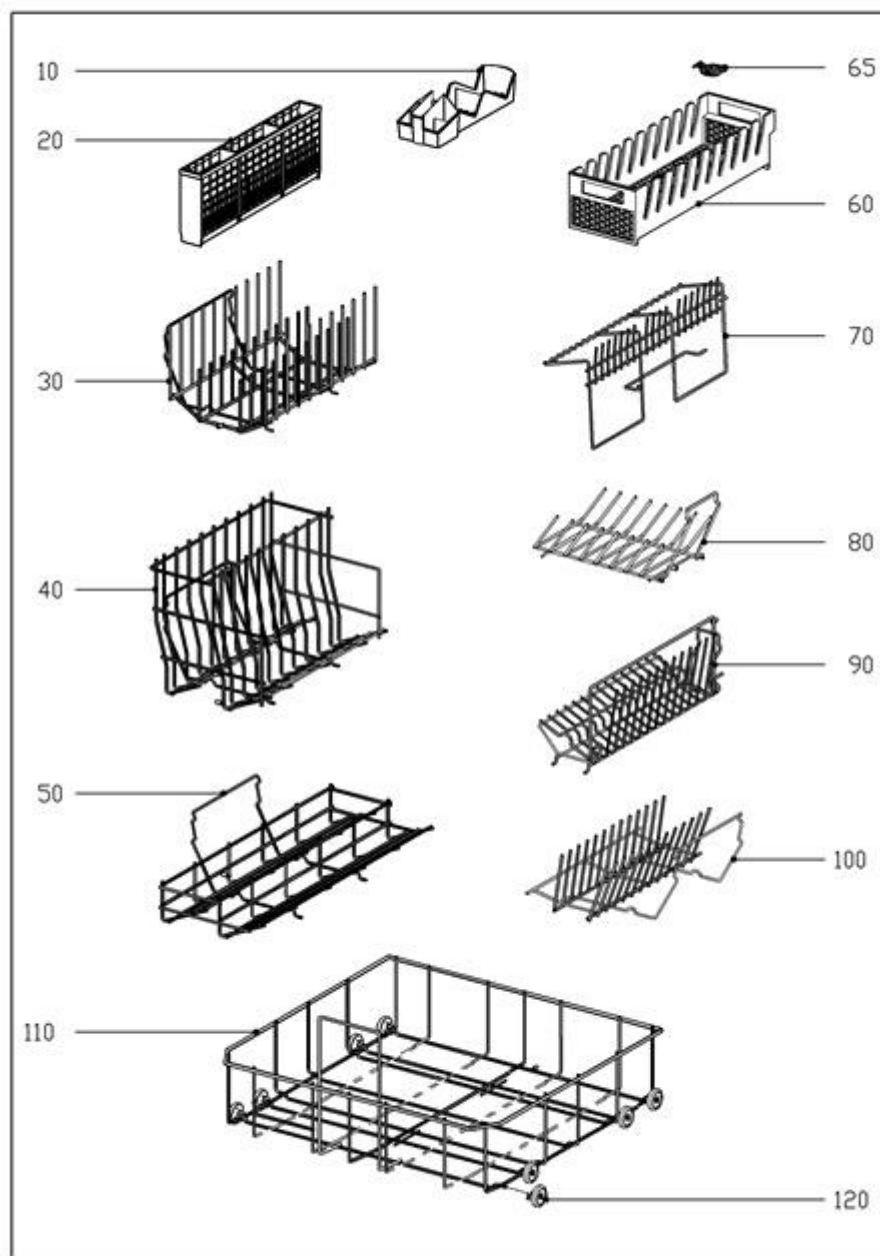

Dishwashers
G 1171 (G1180)

EN/Germany

17.08.2020
© Miele & Cie. KG 2020

290 Accessory Baskets and inserts

6202250-290