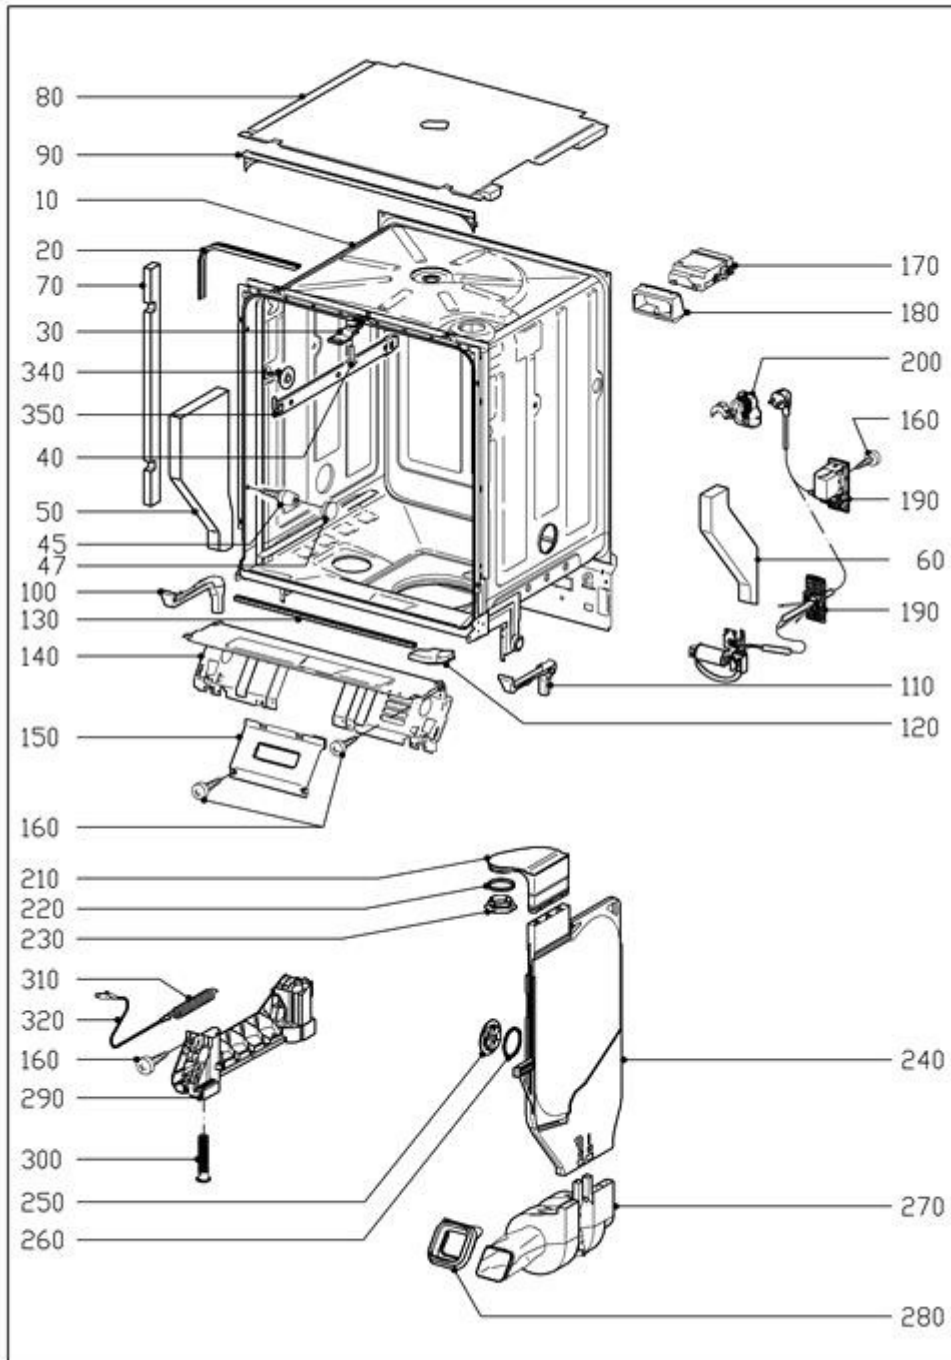

Dishwashers
G 1171 (G1180)

EN/Germany

17.08.2020
© Miele & Cie. KG 2020

042 Inner cabinet Up to mach.no 33/...

6202250-042