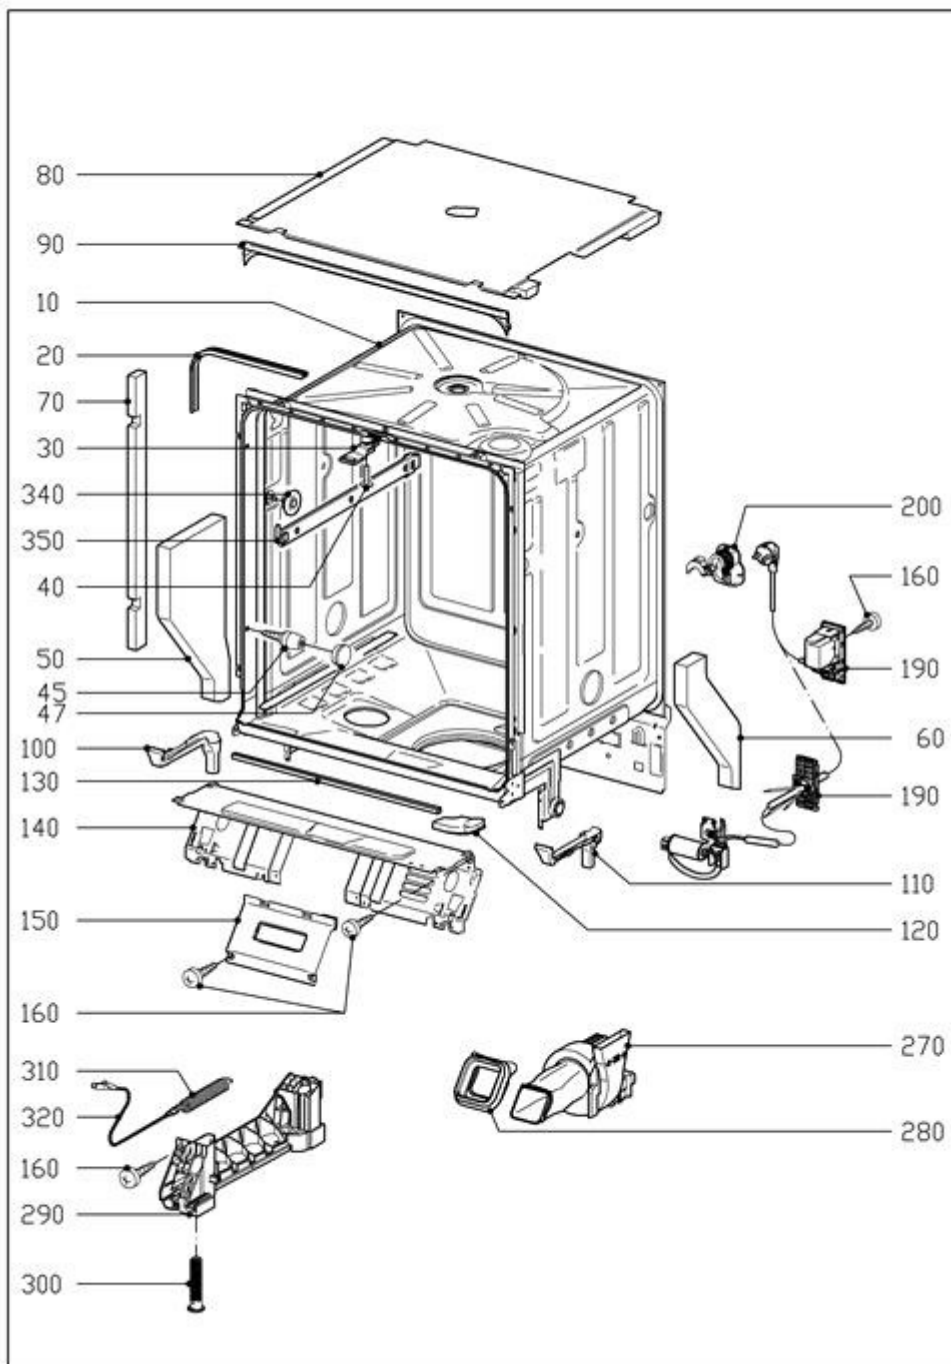

Dishwashers
G 1171 (G1180)

EN/Germany

17.08.2020
© Miele & Cie. KG 2020

044 Inner cabinet From mach.no 34/...

6202250-044