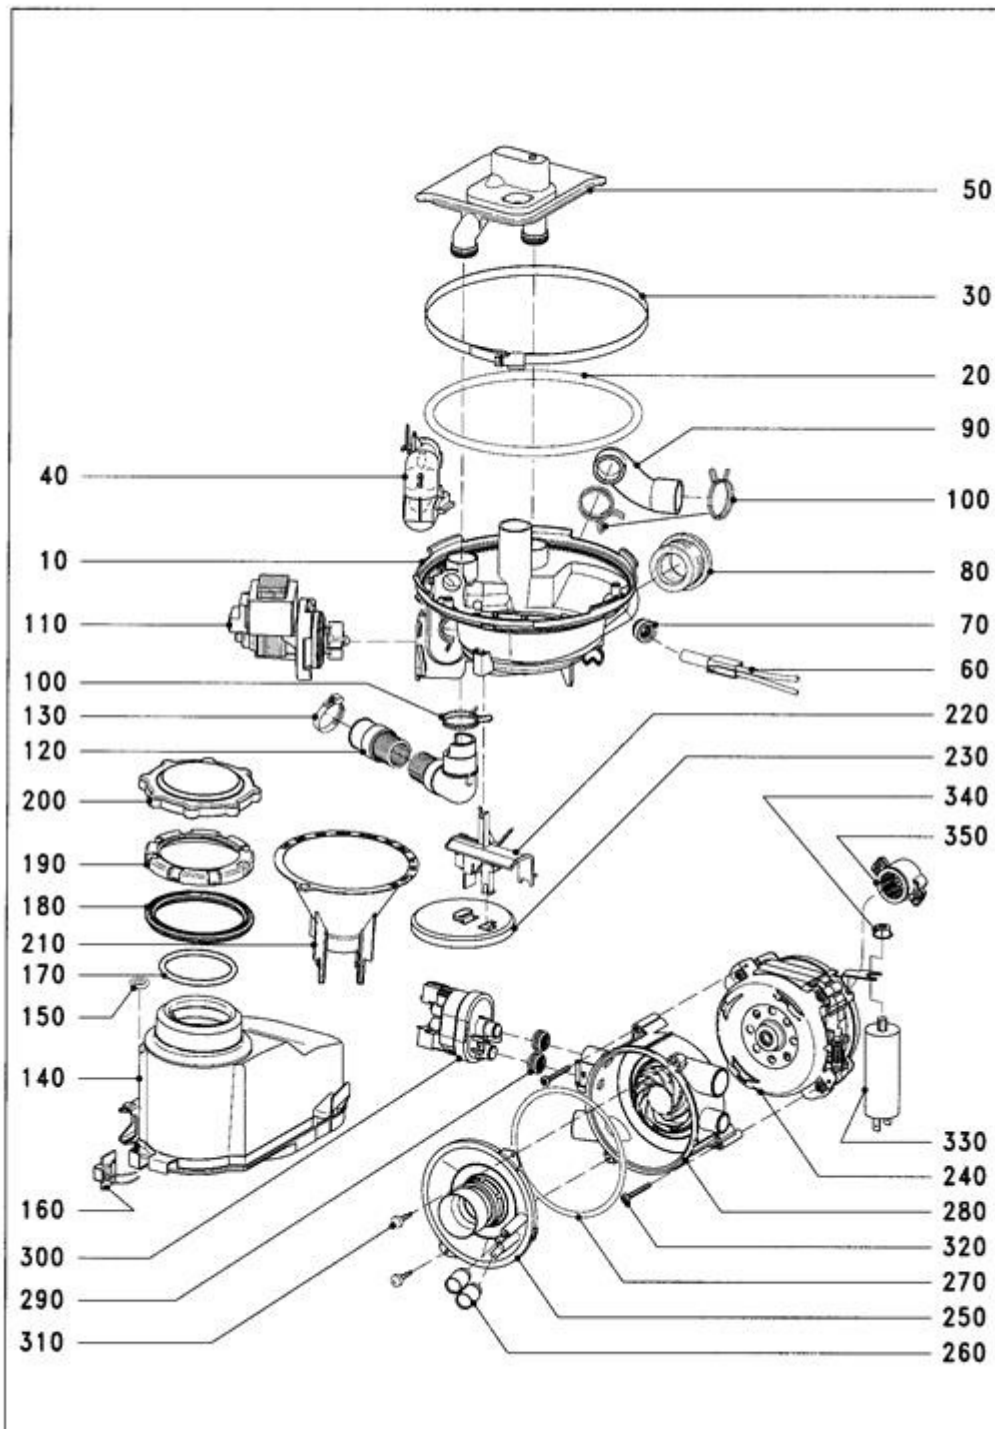

Dishwashers
G 1171 (G1180)

EN/Germany

17.08.2020
© Miele & Cie. KG 2020

060 Water run Plinth

6202250-060