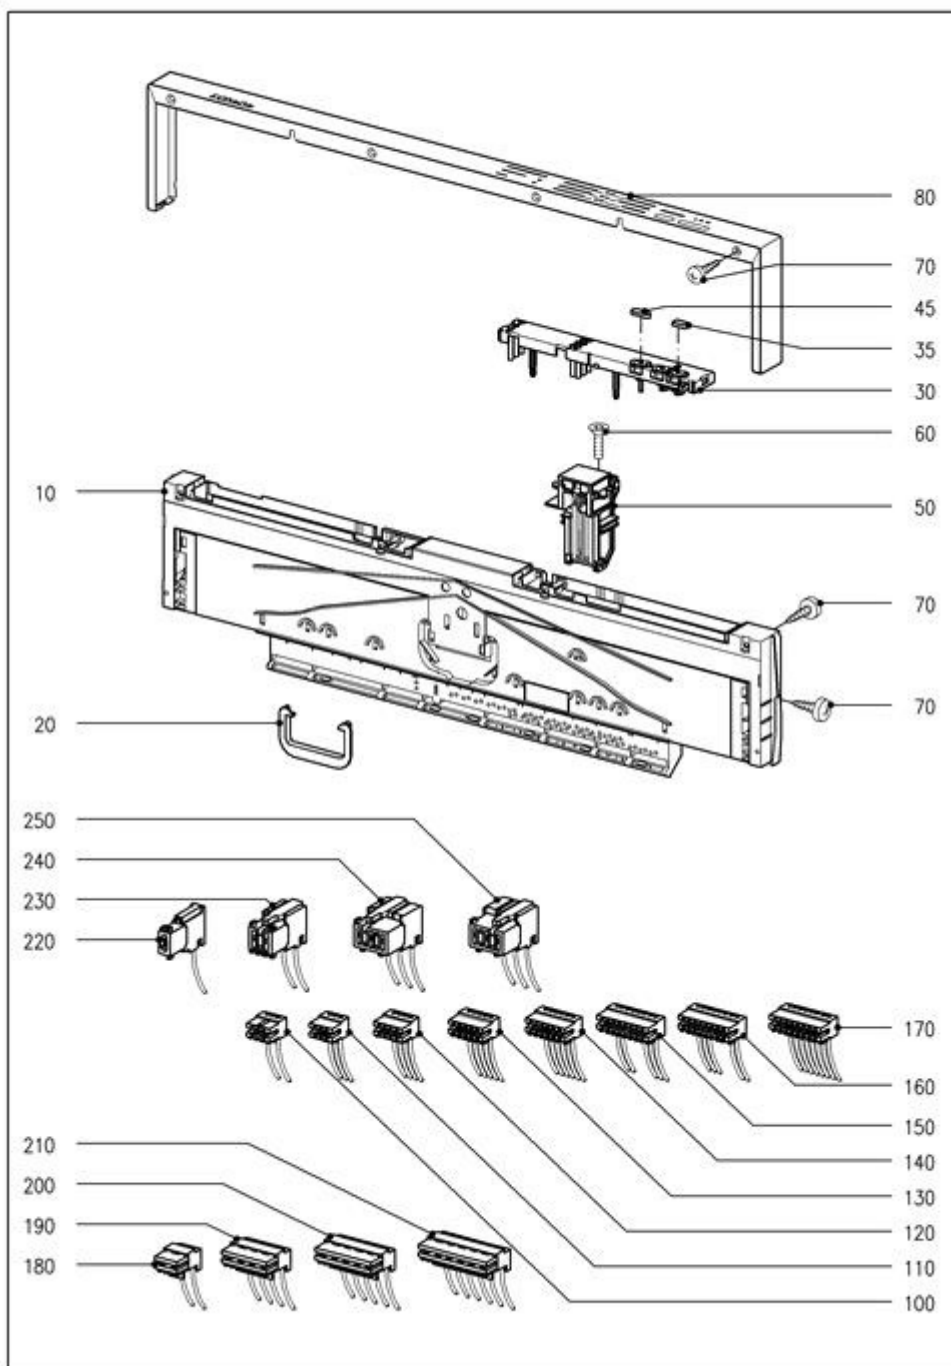

Dishwashers
G 1171 (G1180)

EN/Germany

17.08.2020
© Miele & Cie. KG 2020

114 Facia panel, Harness

6458750-114