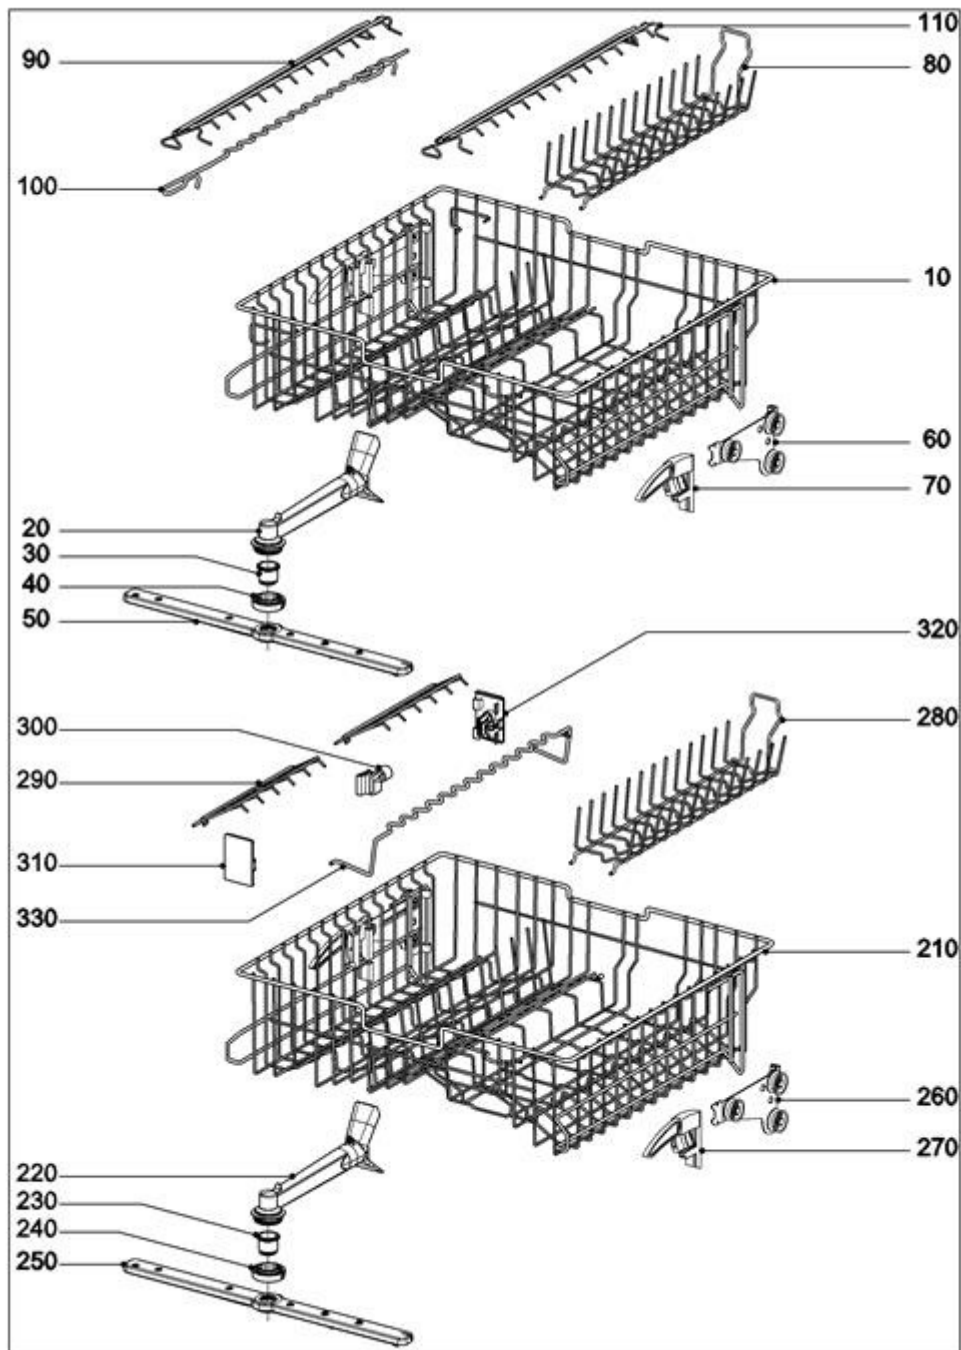

Dishwashers
G 1171 (G1180)

EN/Germany

17.08.2020
© Miele & Cie. KG 2020

140 Top basket GOK 60.10

133240