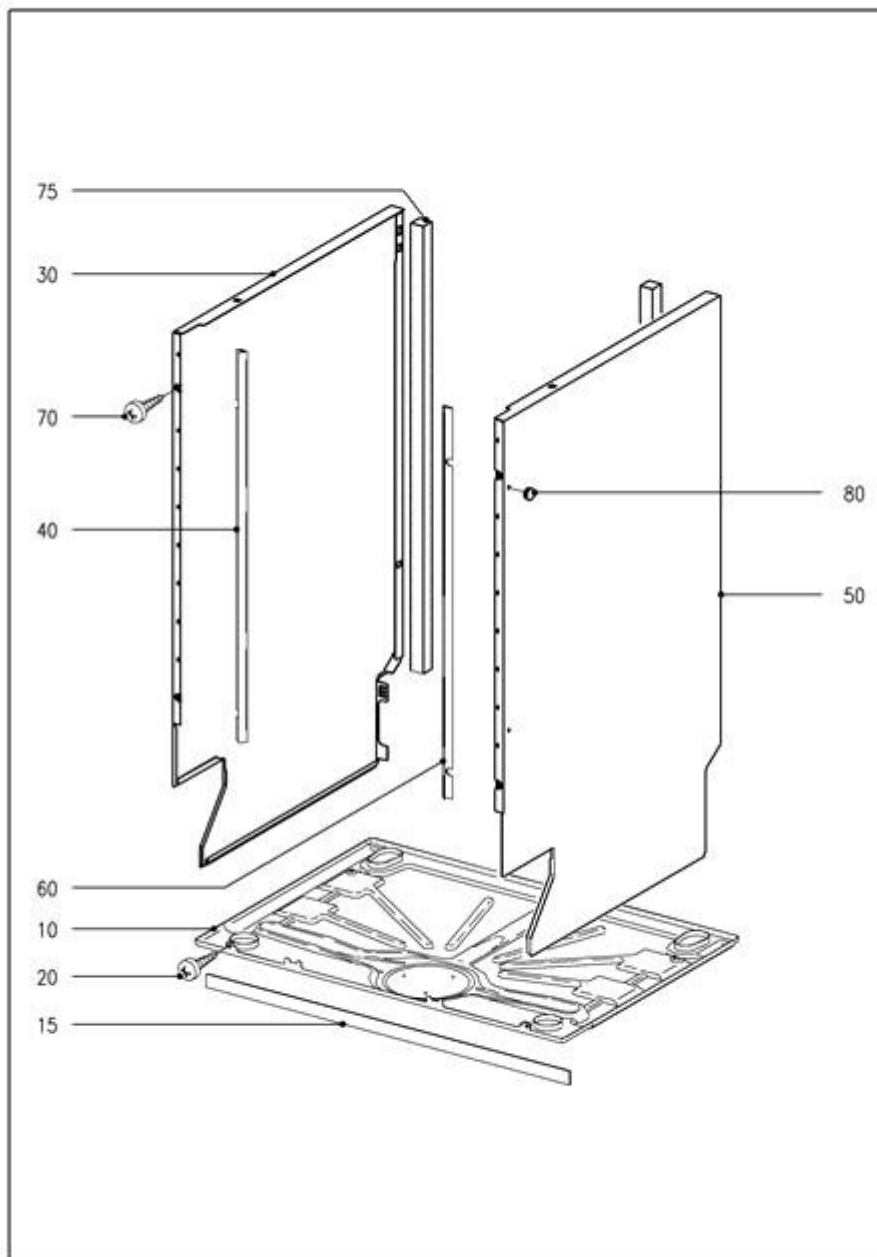

Dishwashers
G 1171 (G1180)

EN/Germany

17.08.2020
© Miele & Cie. KG 2020

012 Casing

6202250-012