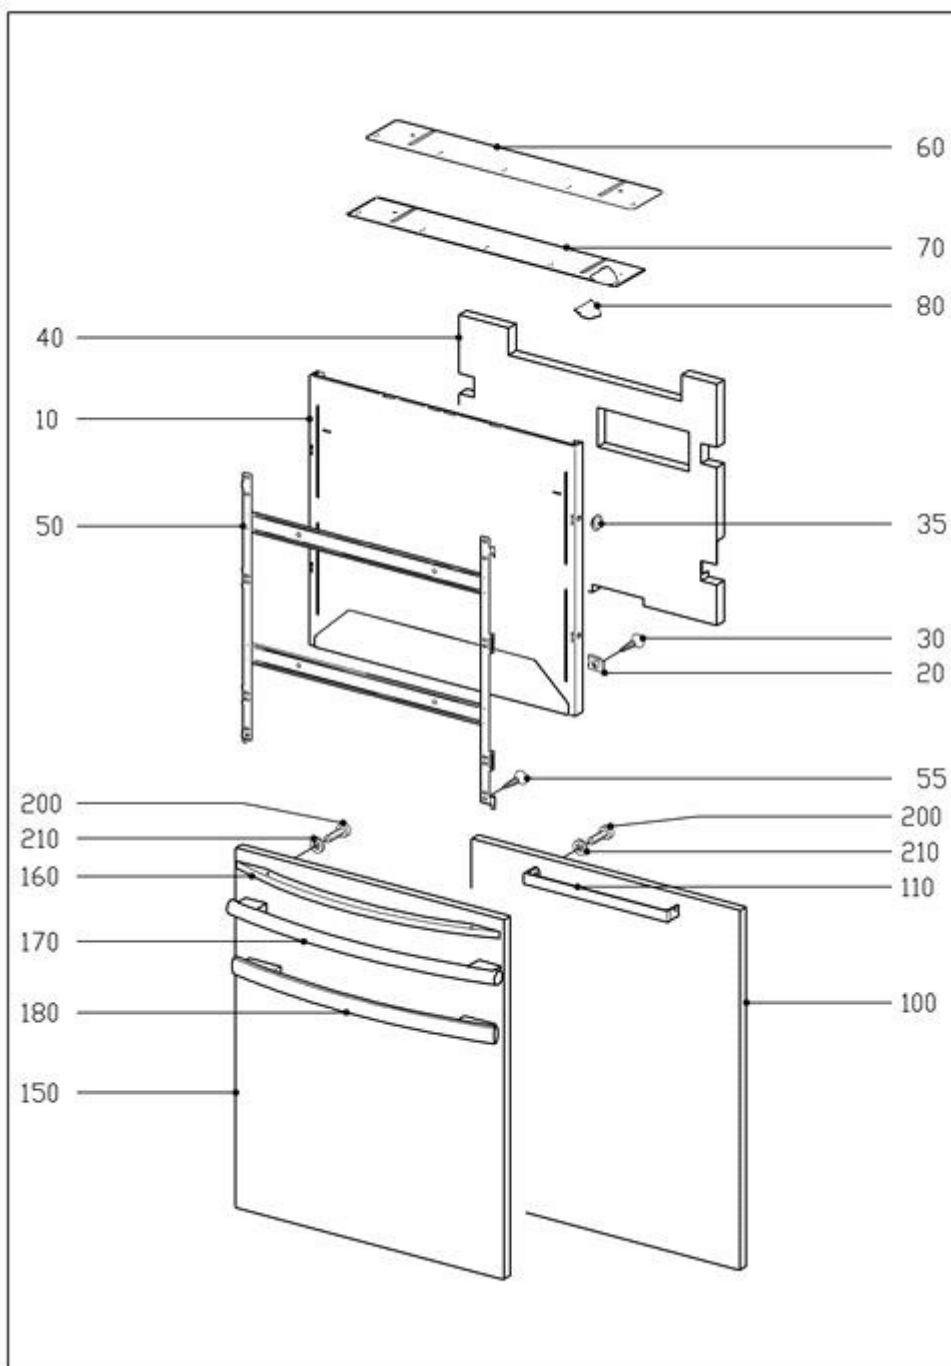

Dishwashers
G 1171 (G1180)

EN/Germany

17.08.2020
© Miele & Cie. KG 2020

036 Front panel

6202310-036