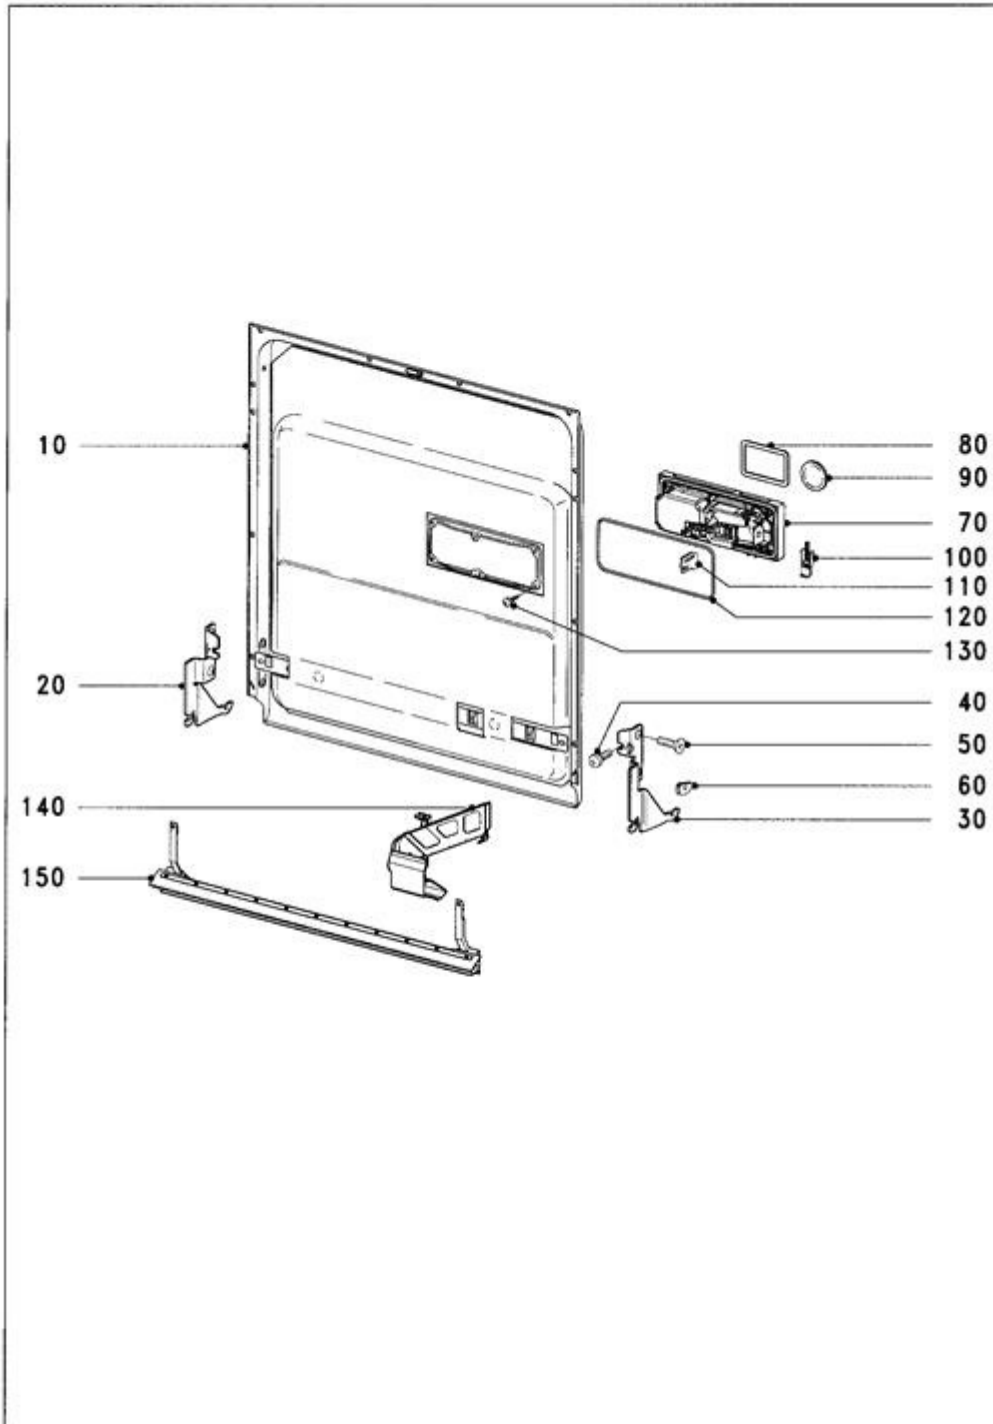

Dishwashers
G 1171 (G1180)

EN/Germany

17.08.2020
© Miele & Cie. KG 2020

020 Door

6202250-020