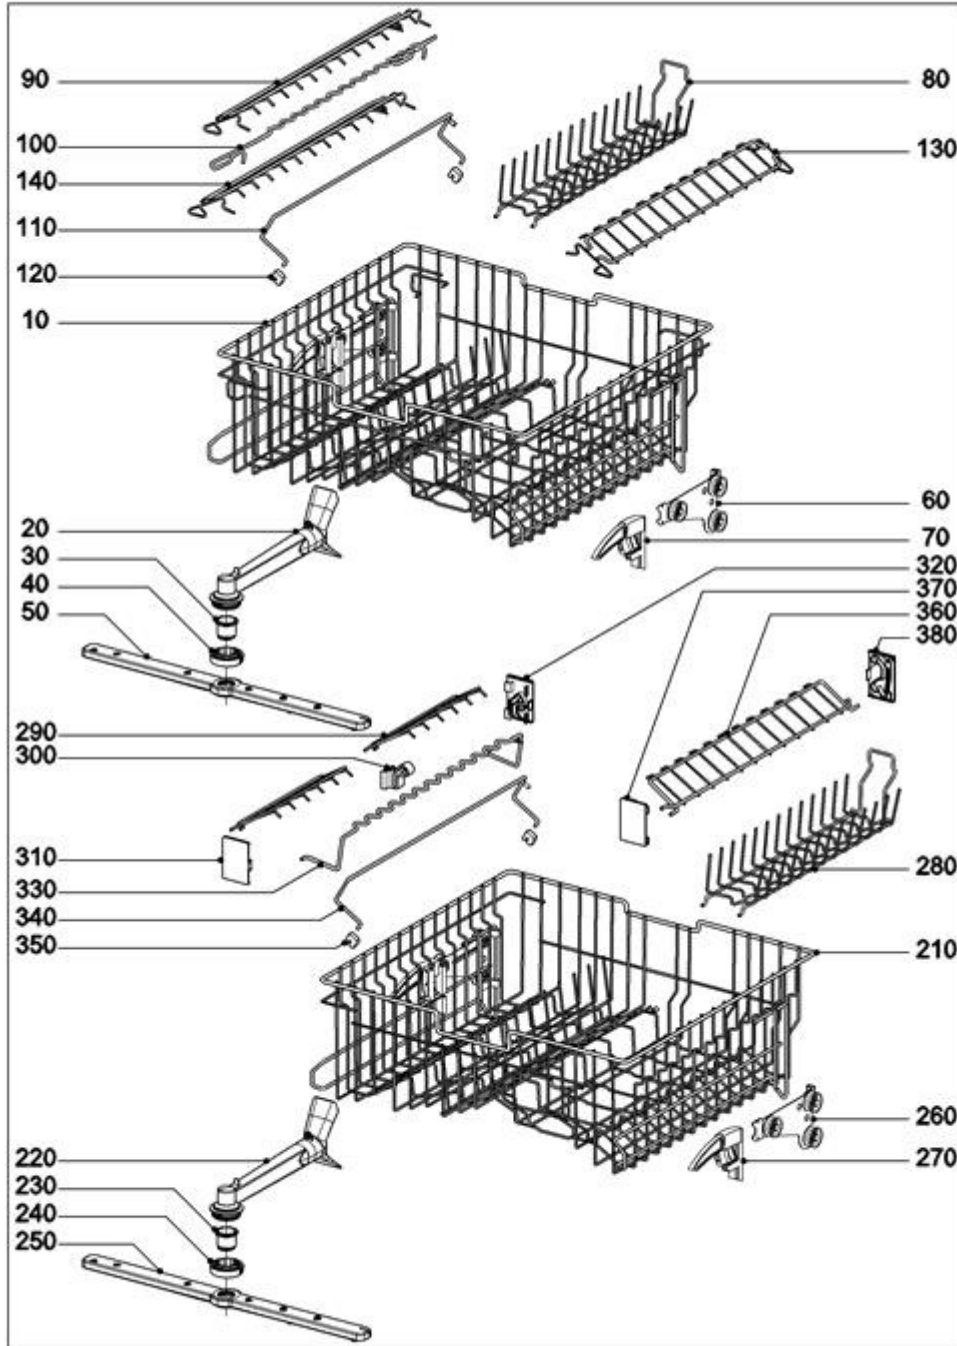

Dishwashers
G 1171 (G1180)

EN/Germany

17.08.2020
© Miele & Cie. KG 2020

150 Top basket GOK 60.15

133241