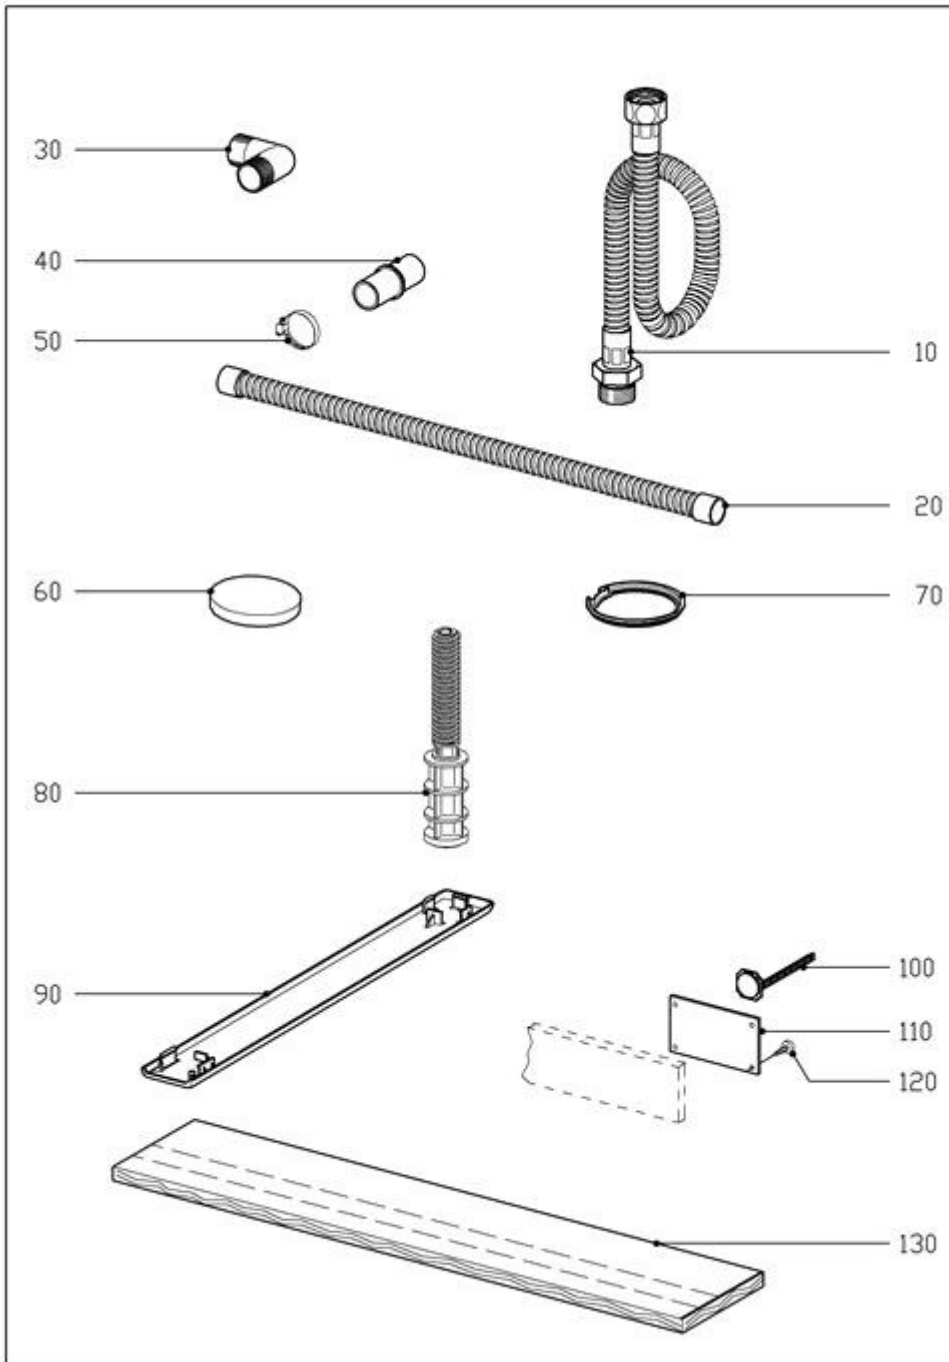

Dishwashers
G 1171 (G1180)

EN/Germany

17.08.2020
© Miele & Cie. KG 2020

280 Accessory

6202250-280