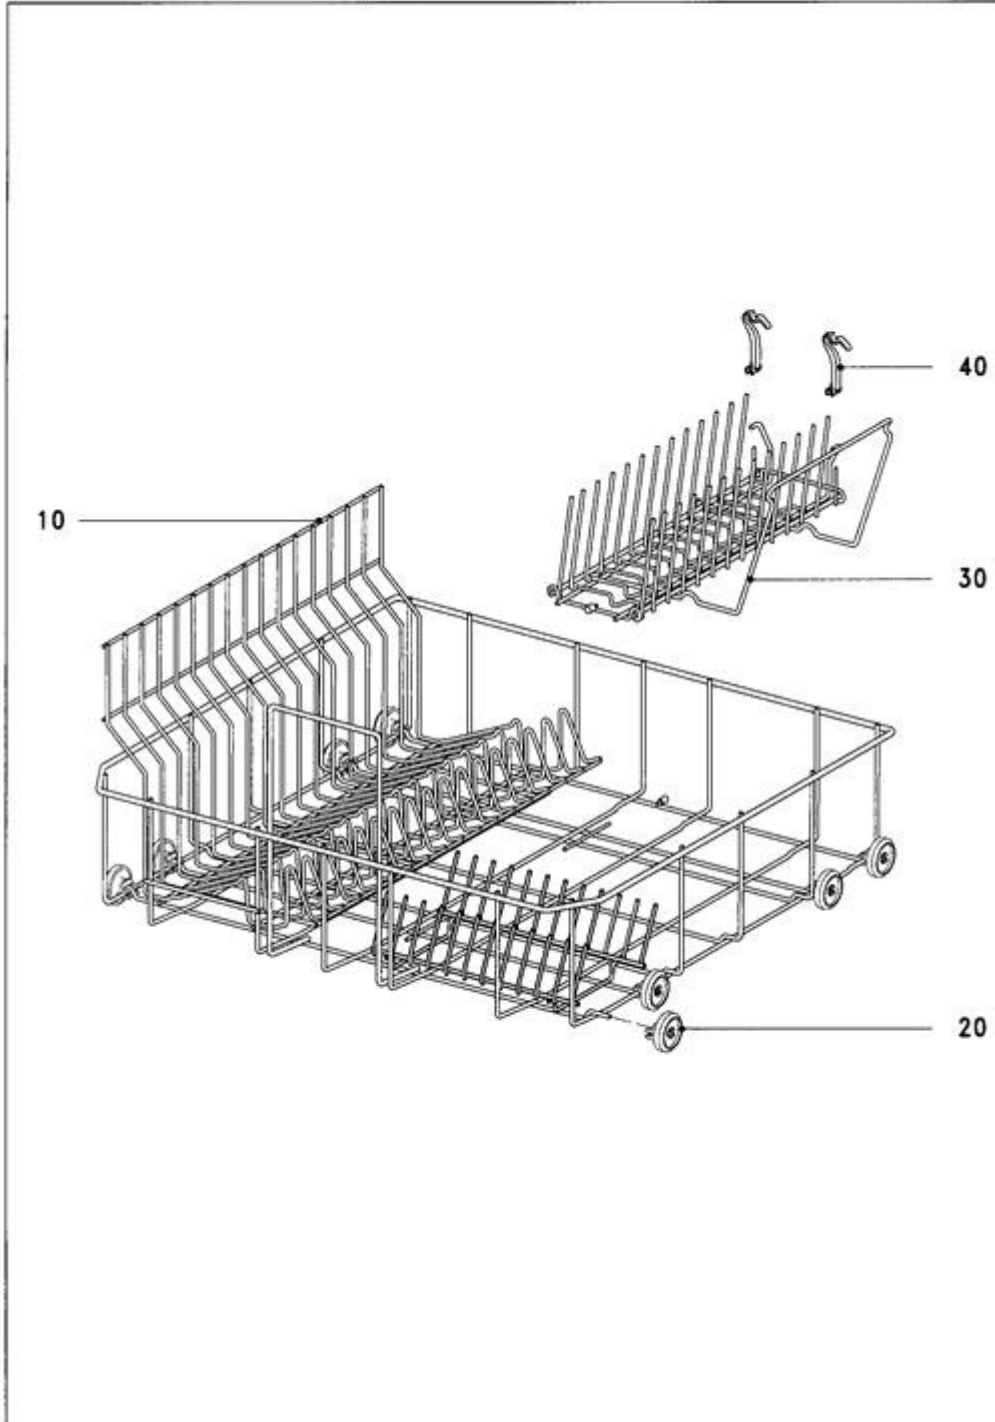

Dishwashers
G 1171 (G1180)

EN/Germany

17.08.2020
© Miele & Cie. KG 2020

176 Bottom basket GUK 60.20 SC

6202250-176