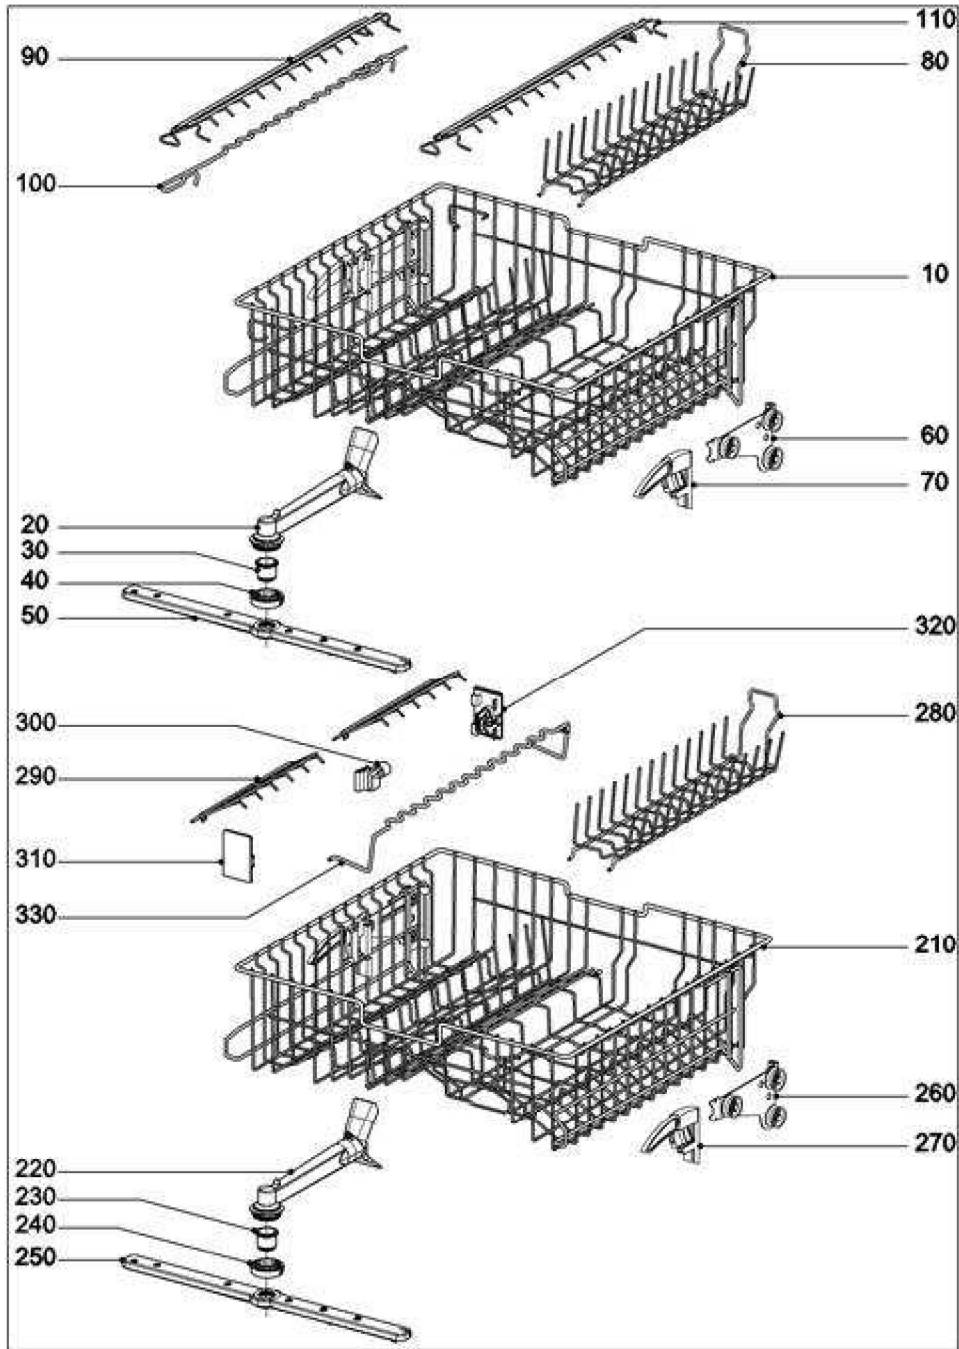

140 Top basket GOK 60.x0

133240