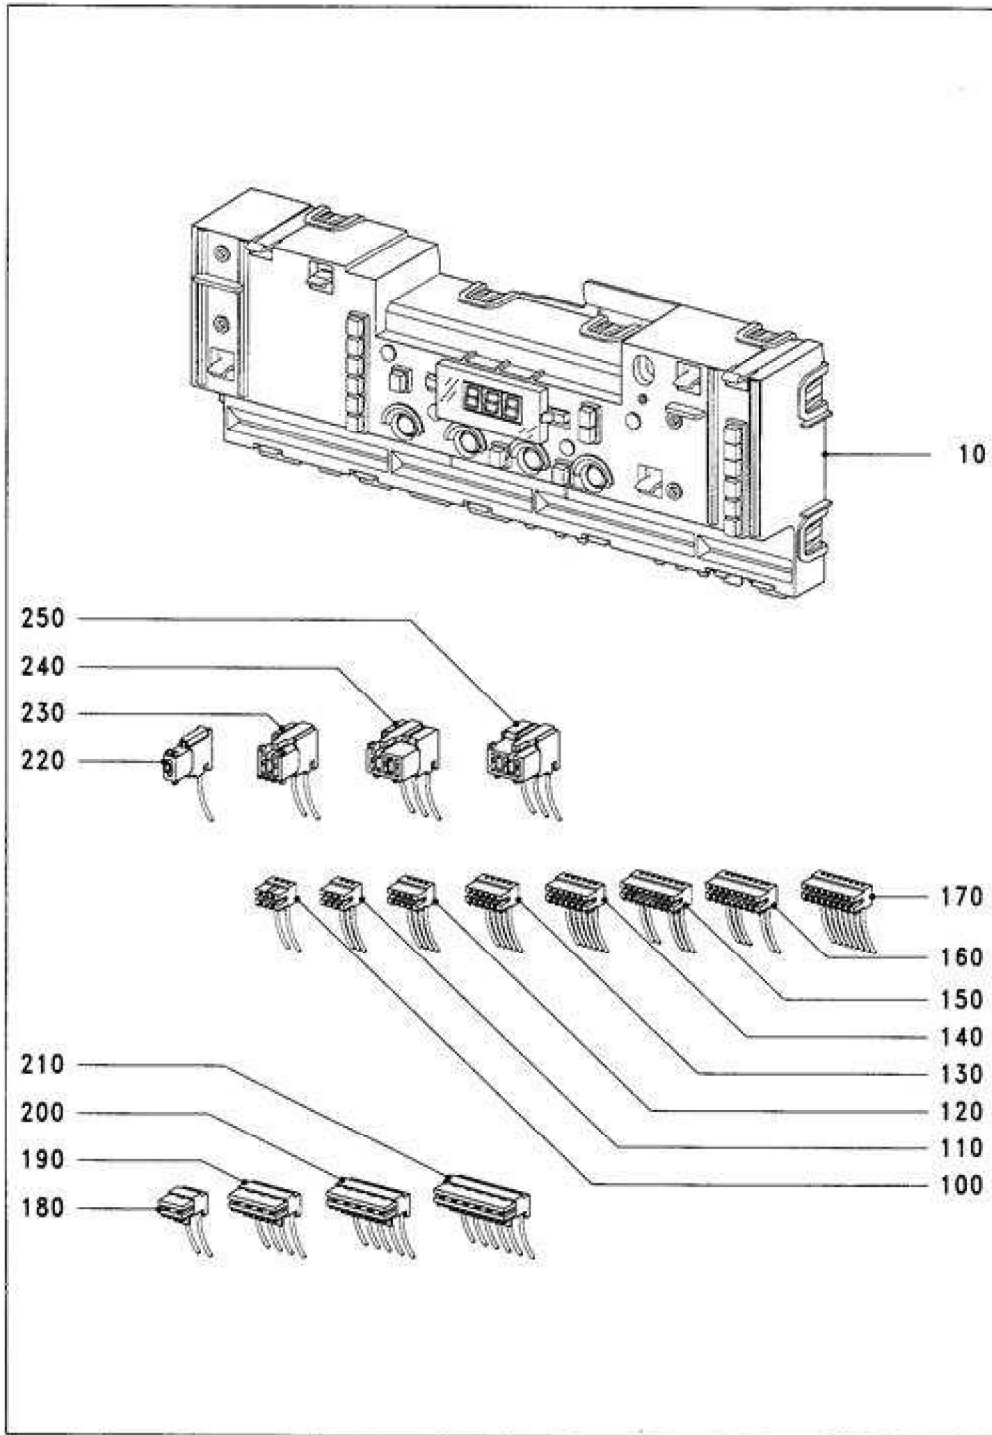

010 Casing Freestanding units

6964360-010

012 Casing

6964360-012

020 Door

6202250-020

030 Front panel Freestanding units

6458730-030

032 Front panel Integradet appliance

6202250-032

034 Front panel Built-under units

6202250-034

044 Inner cabinet

6964360-044

050 Water run Inner cabinet

7056540-050

060 Water run Plinth

133136

084 Electronic unit, Harness

6202250-084

108 Facia panel

6964360-10R

130 Cutlery tray

6202320-130