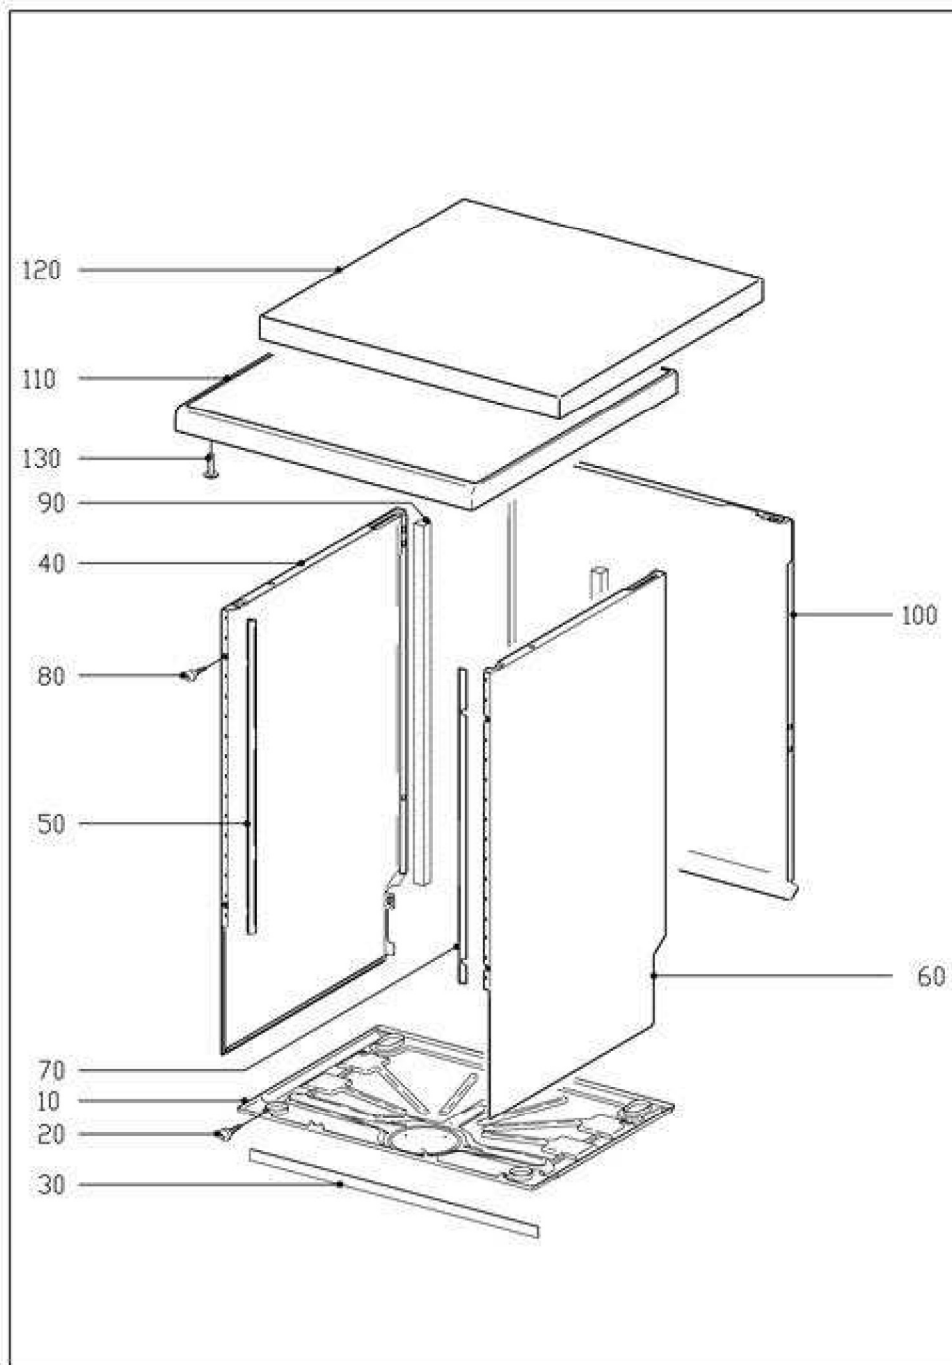

010 Casing Freestanding units

6964360-010

012 Casing

6964360-012

020 Door

6202250-020

030 Front panel Freestanding units

6458730-030

032 Front panel Integradet appliance

6202250-032

034 Front panel Built-under units

6202250-034

044 Inner cabinet

6964360-044

050 Water run Inner cabinet

7056540-050

060 Water run Plinth

133136

084 Electronic unit, Harness

6202250-084

108 Facia panel

6964360-10R

130 Cutlery tray

6202320-130