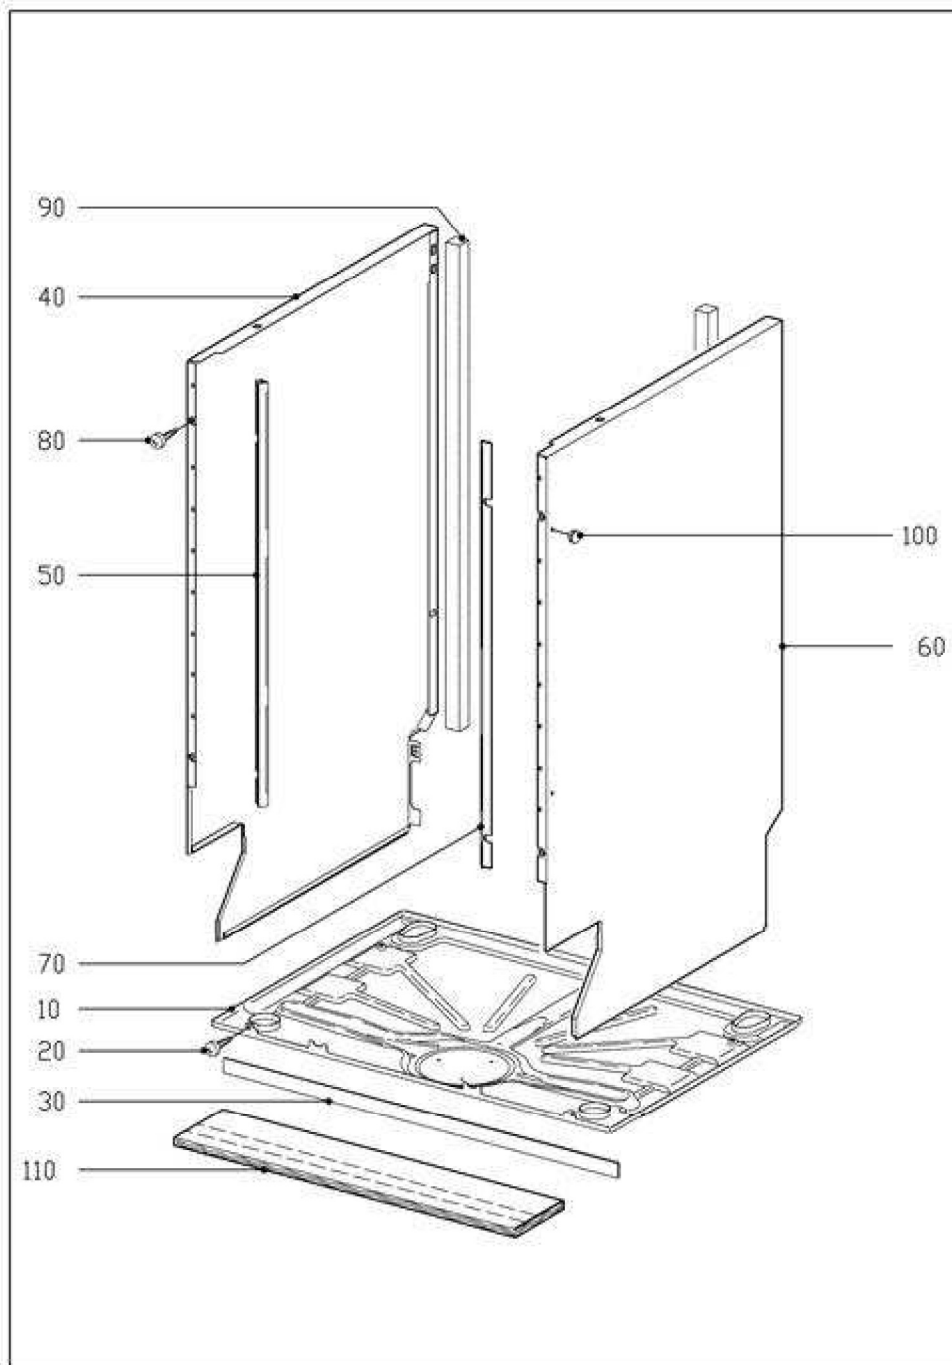

010 Casing Freestanding units

6964360-010

012 Casing

6964360-012

020 Door

6202250-020

030 Front panel Freestanding units

6458730-030

032 Front panel Integradet appliance

6202250-032

034 Front panel Built-under units

6202250-034

044 Inner cabinet

6964360-044

050 Water run Inner cabinet

7056540-050

060 Water run Plinth

133136

084 Electronic unit, Harness

6202250-084

108 Facia panel

6964360-10R

130 Cutlery tray

6202320-130