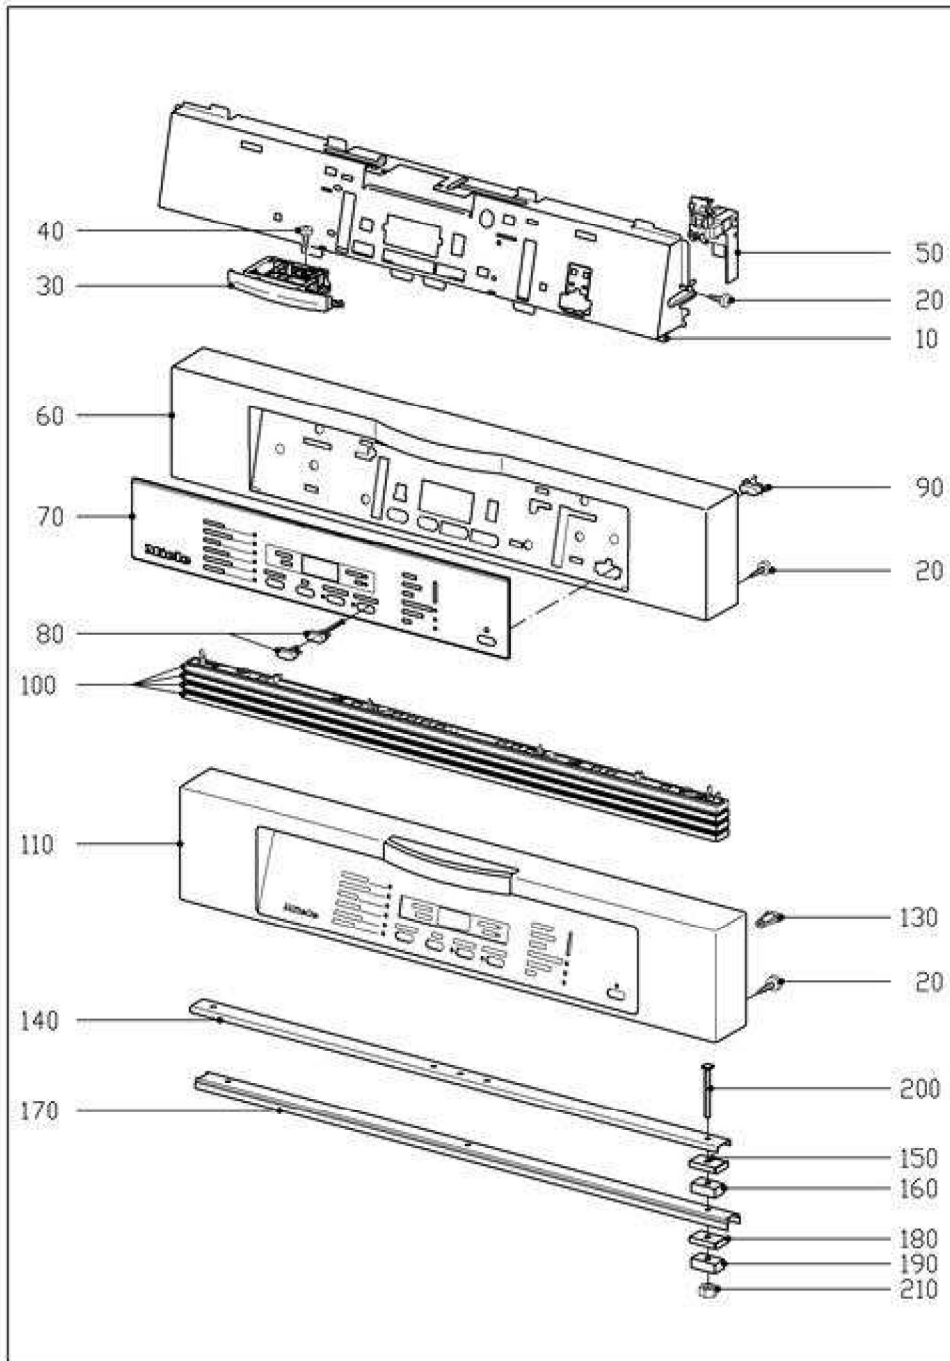

060 Water run Plinth

133136

084 Electronic unit, Harness

6202250-084

108 Facia panel

6964360-10R

130 Cutlery tray

6202320-130