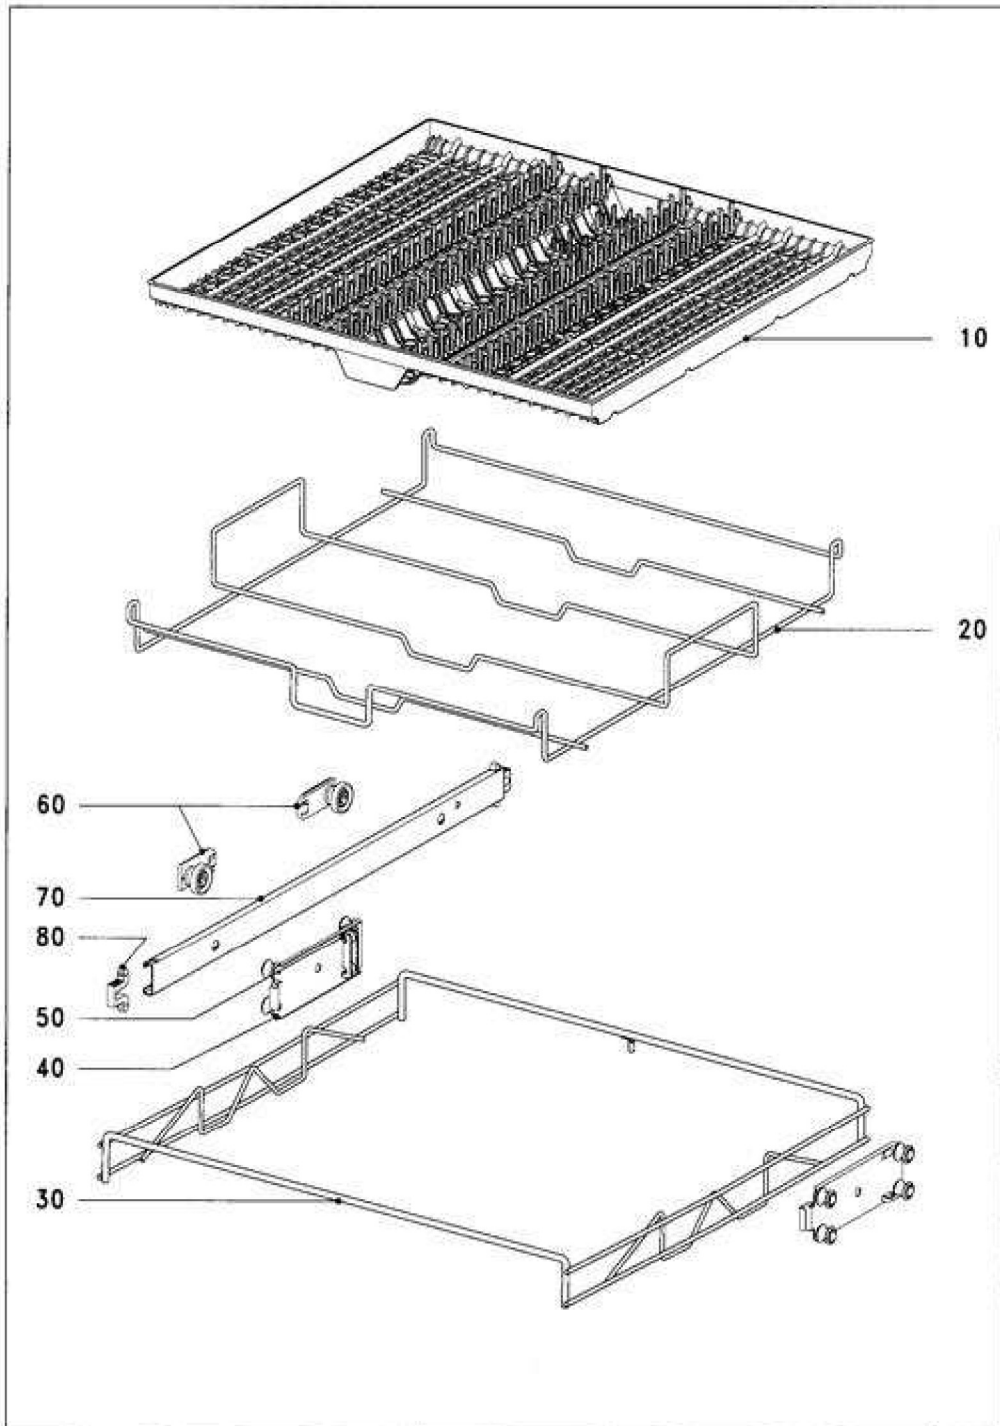

060 Water run Plinth

133136

084 Electronic unit, Harness

6202250-084

108 Facia panel

6964360-10R

130 Cutlery tray

6202320-130