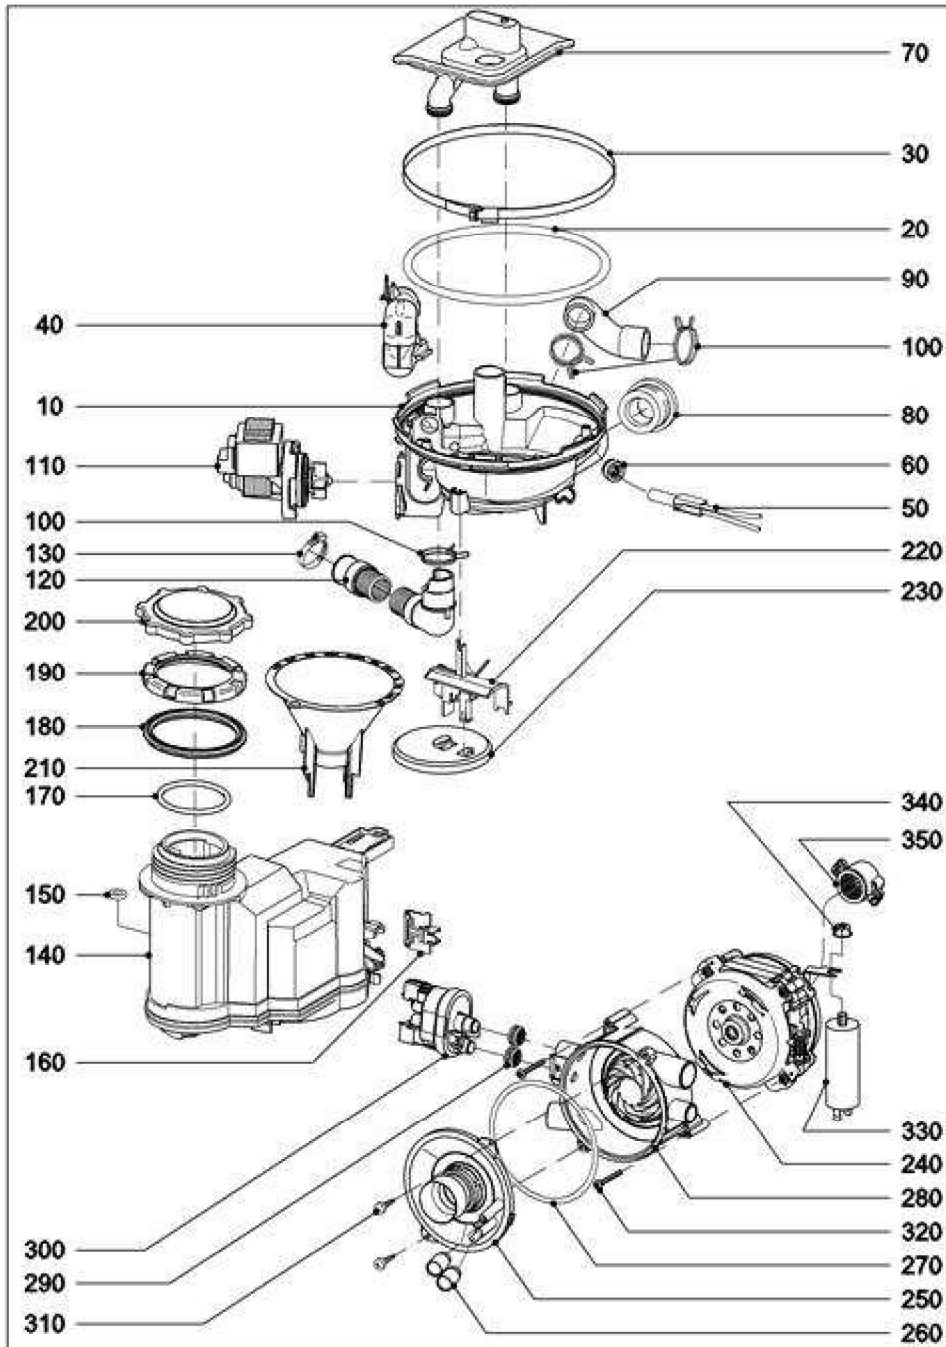

010 Casing Freestanding units

6964360-010

012 Casing

6964360-012

020 Door

6202250-020

030 Front panel Freestanding units

6458730-030

032 Front panel Integradet appliance

6202250-032

034 Front panel Built-under units

6202250-034

044 Inner cabinet

6964360-044

050 Water run Inner cabinet

7056540-050

060 Water run Plinth

133136

084 Electronic unit, Harness

6202250-084

108 Facia panel

6964360-10R

130 Cutlery tray

6202320-130