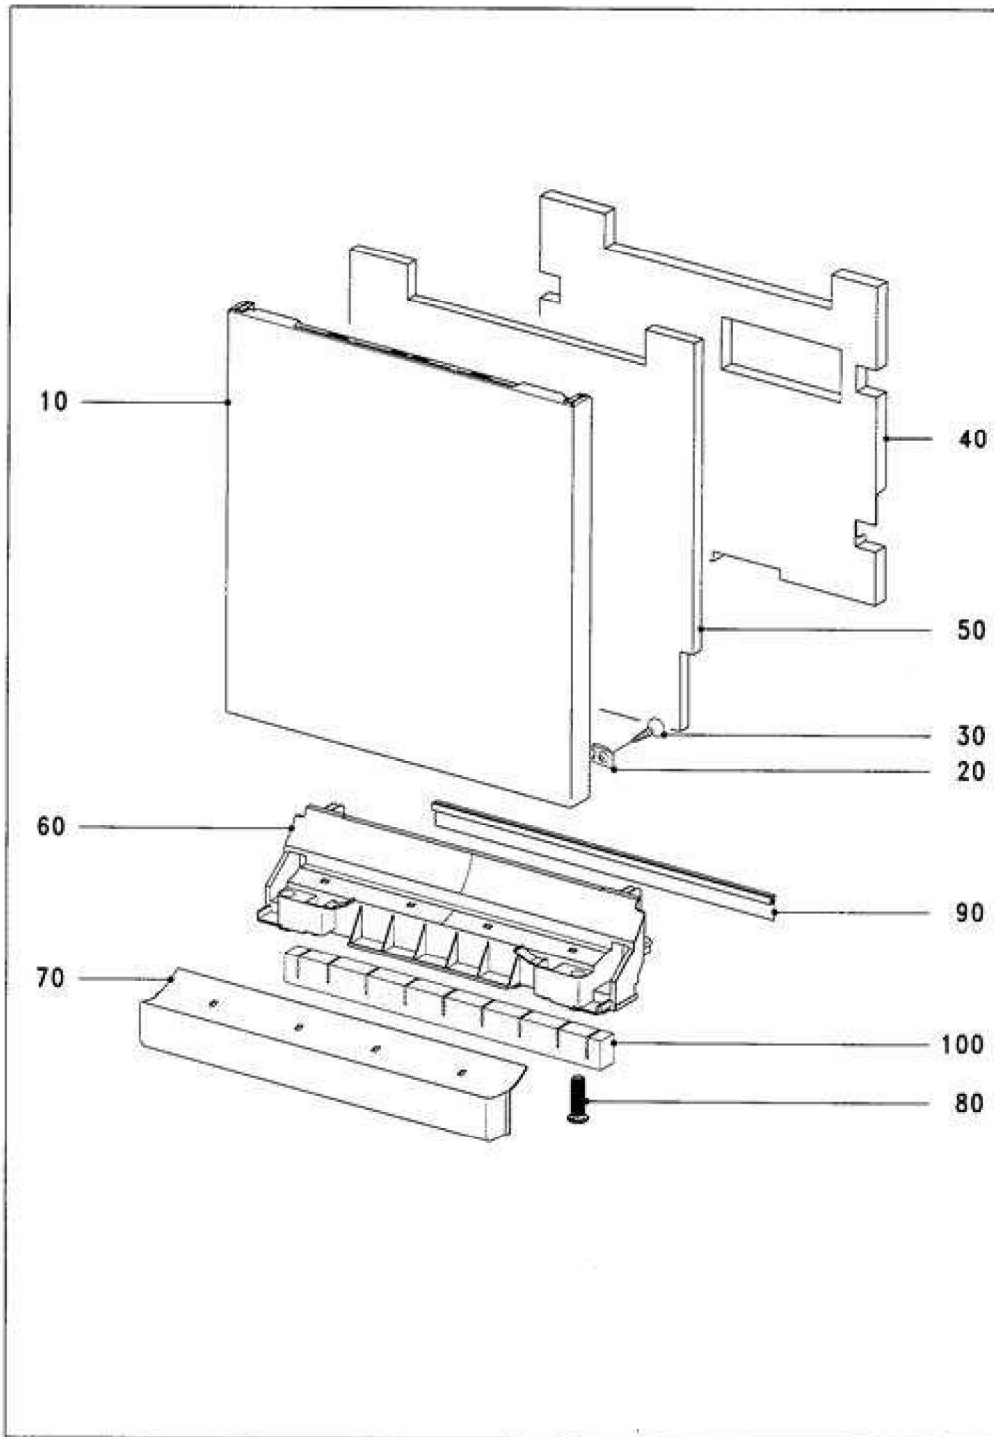

010 Casing Freestanding units

6964360-010

012 Casing

6964360-012

020 Door

6202250-020

030 Front panel Freestanding units

6458730-030

032 Front panel Integradet appliance

6202250-032

034 Front panel Built-under units

6202250-034

044 Inner cabinet

6964360-044

050 Water run Inner cabinet

7056540-050

060 Water run Plinth

133136

084 Electronic unit, Harness

6202250-084

108 Facia panel

6964360-10R

130 Cutlery tray

6202320-130