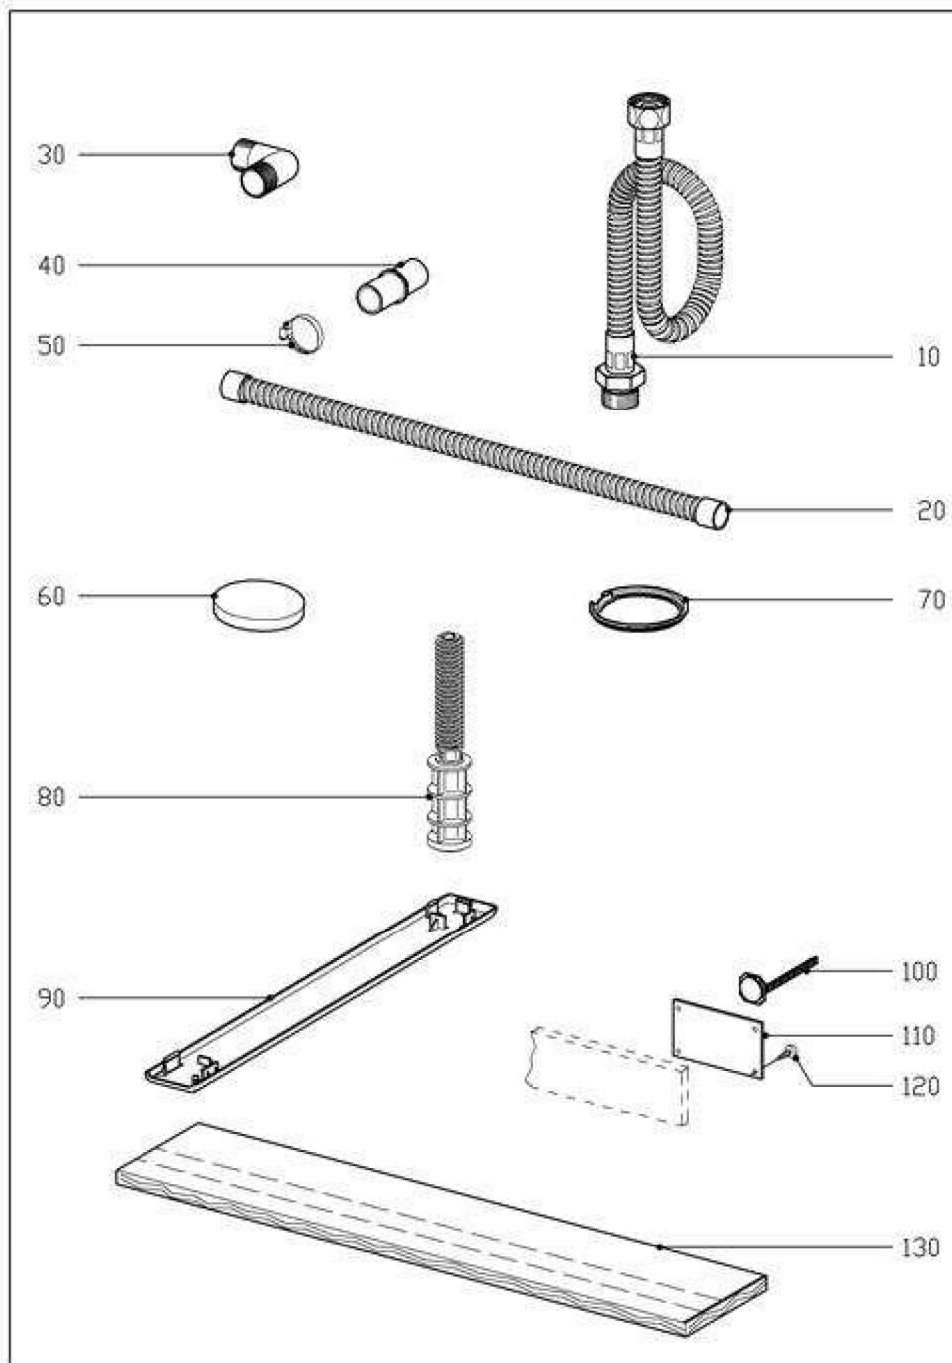

280 Accessory

6202250-280