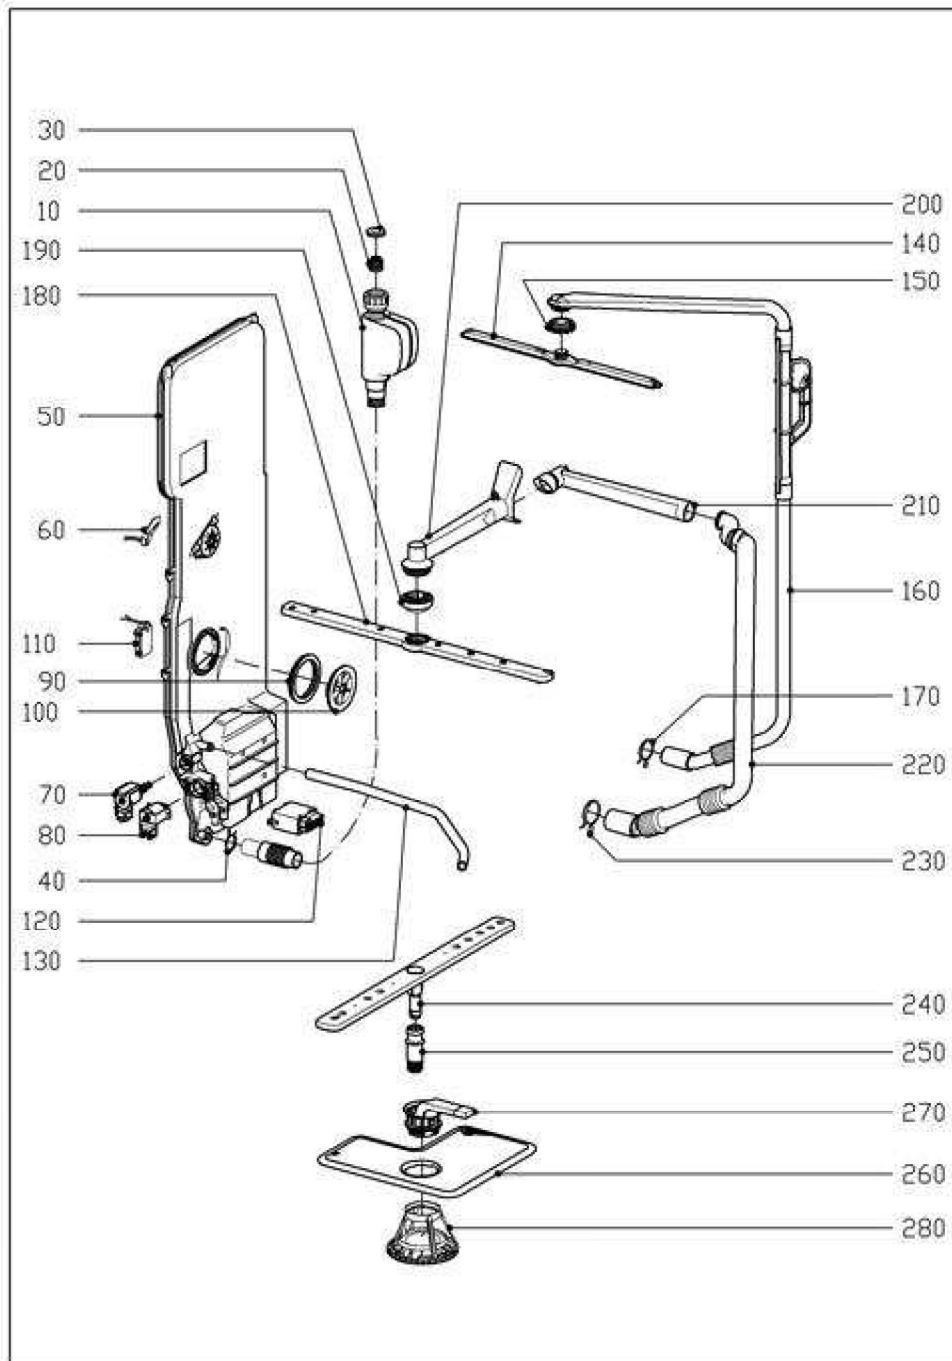

010 Casing Freestanding units

6964360-010

012 Casing

6964360-012

020 Door

6202250-020

030 Front panel Freestanding units

6458730-030

032 Front panel Integradet appliance

6202250-032

034 Front panel Built-under units

6202250-034

044 Inner cabinet

6964360-044

050 Water run Inner cabinet

7056540-050

060 Water run Plinth

133136

084 Electronic unit, Harness

6202250-084

108 Facia panel

6964360-10R

130 Cutlery tray

6202320-130