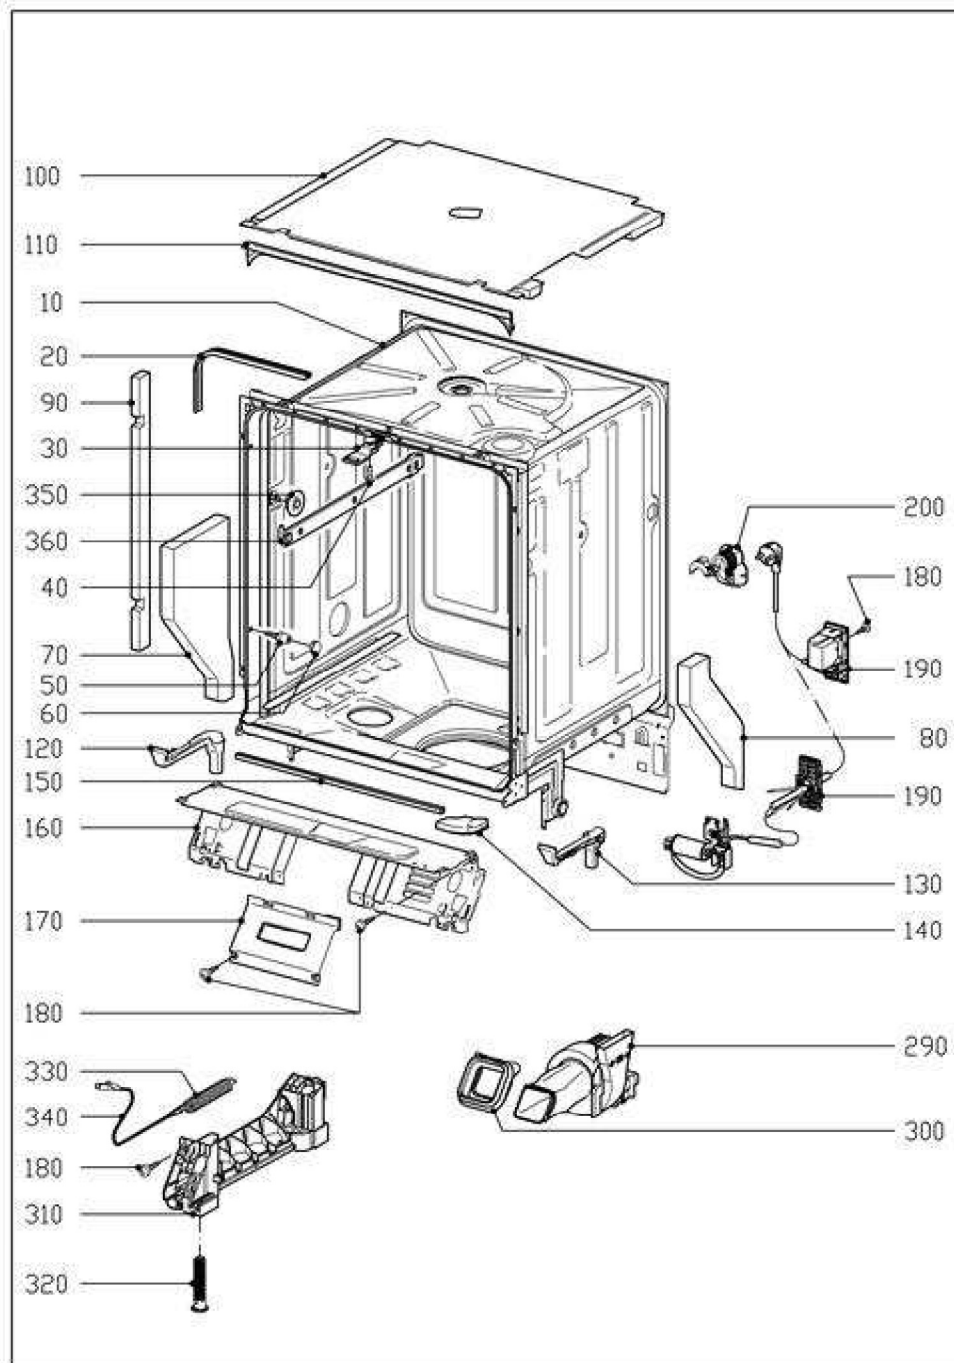

010 Casing Freestanding units

6964360-010

012 Casing

6964360-012

020 Door

6202250-020

030 Front panel Freestanding units

6458730-030

032 Front panel Integradet appliance

6202250-032

034 Front panel Built-under units

6202250-034

044 Inner cabinet

6964360-044

050 Water run Inner cabinet

7056540-050

060 Water run Plinth

133136

084 Electronic unit, Harness

6202250-084

108 Facia panel

6964360-10R

130 Cutlery tray

6202320-130