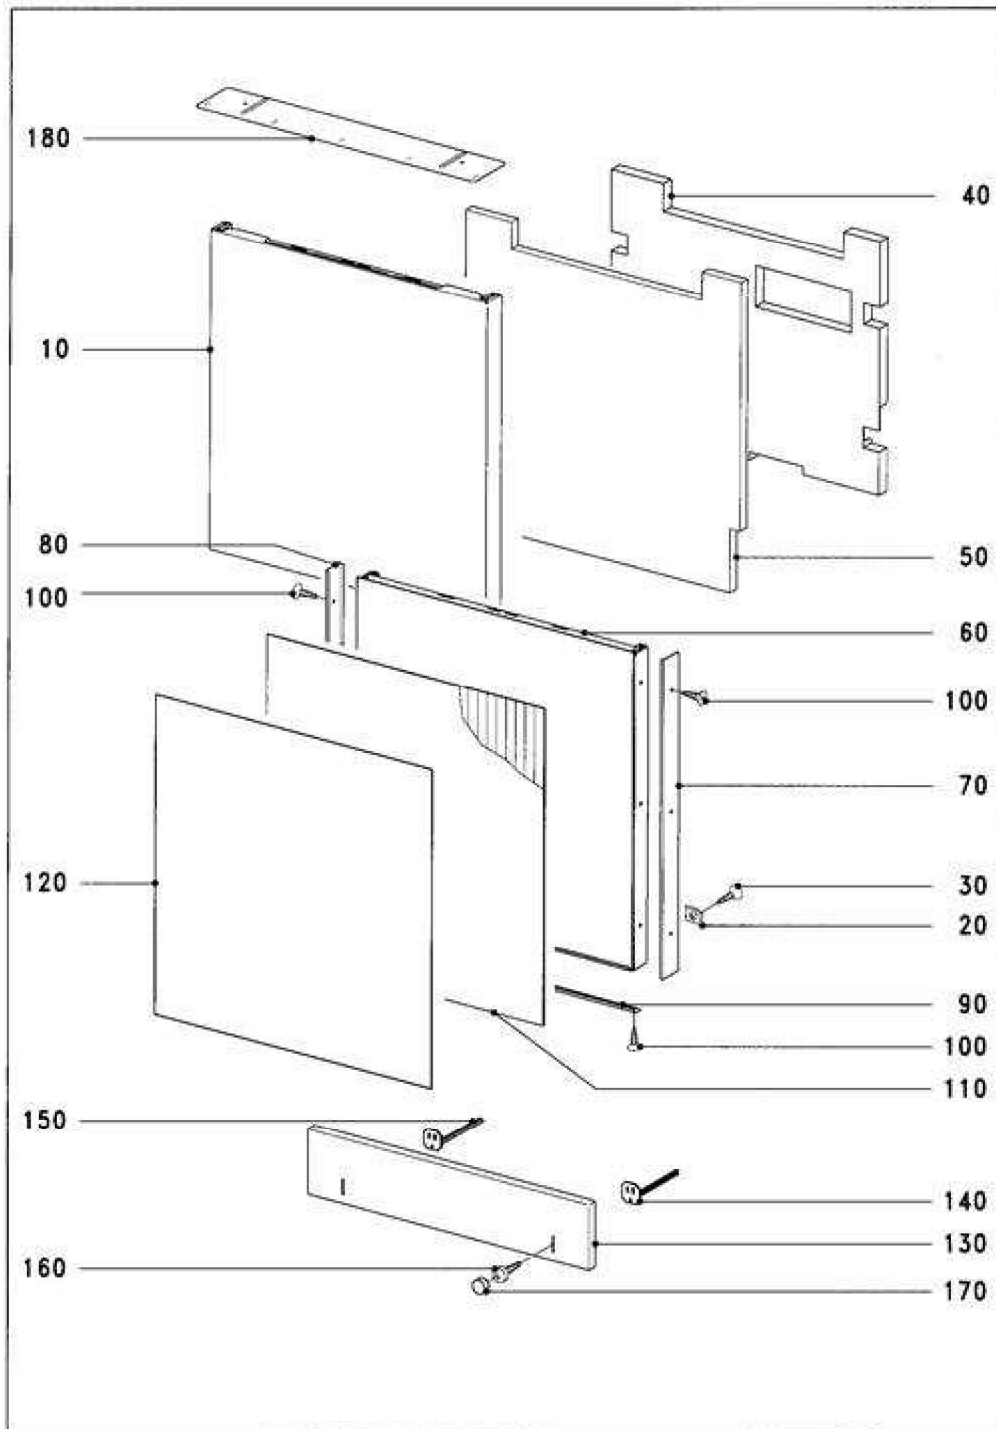

010 Casing Freestanding units

6964360-010

012 Casing

6964360-012

020 Door

6202250-020

030 Front panel Freestanding units

6458730-030

032 Front panel Integradet appliance

6202250-032

034 Front panel Built-under units

6202250-034

044 Inner cabinet

6964360-044

050 Water run Inner cabinet

7056540-050

060 Water run Plinth

133136

084 Electronic unit, Harness

6202250-084

108 Facia panel

6964360-10R

130 Cutlery tray

6202320-130