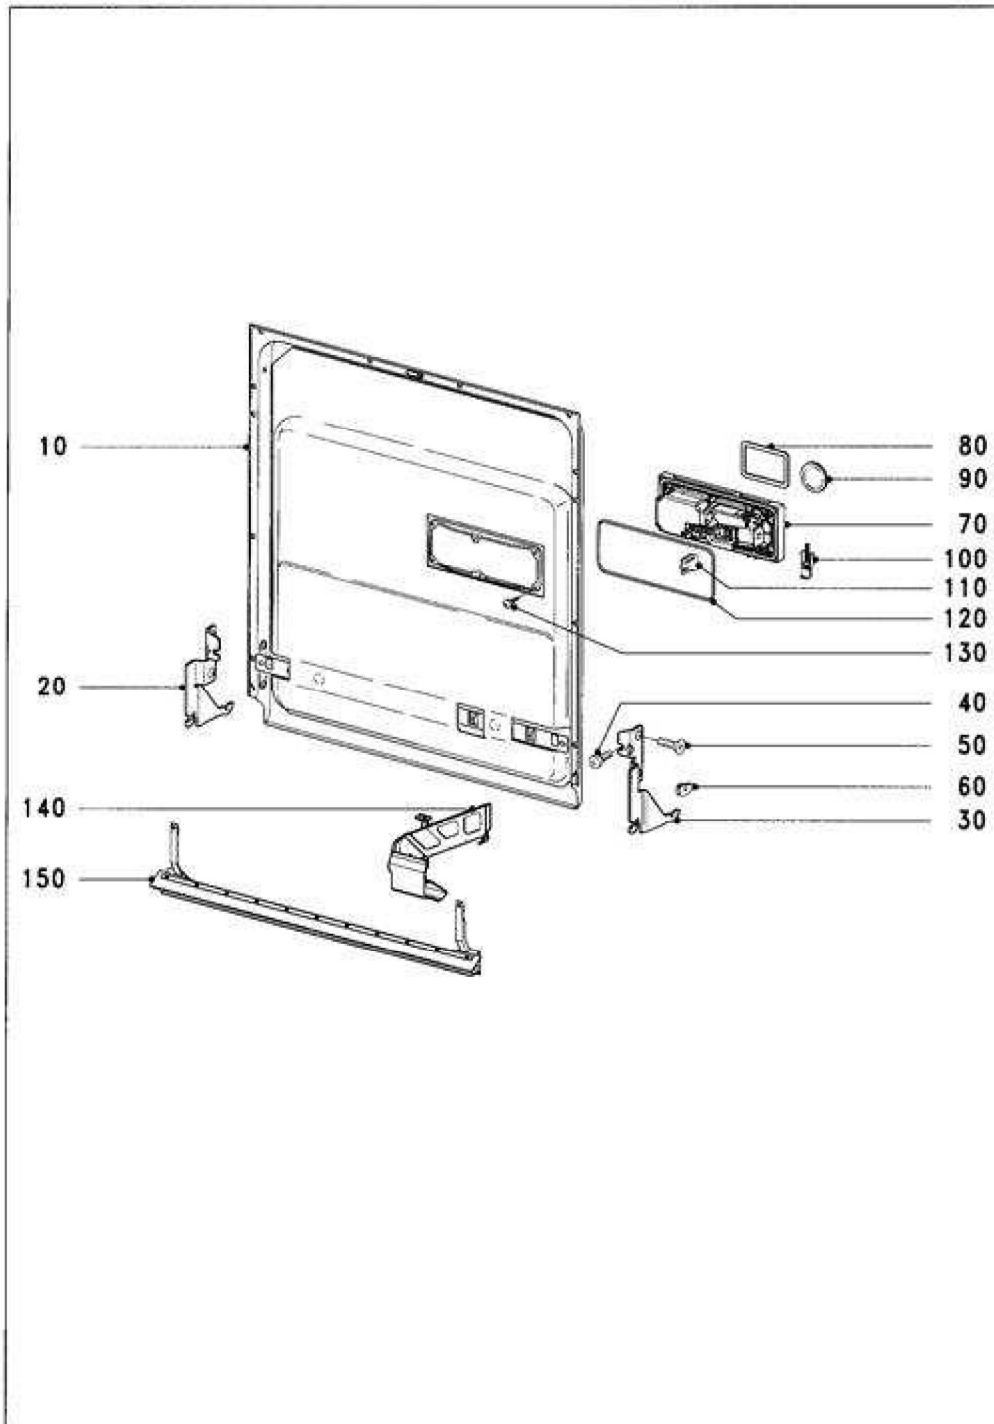

010 Casing Freestanding units

6964360-010

012 Casing

6964360-012

020 Door

6202250-020

030 Front panel Freestanding units

6458730-030

032 Front panel Integradet appliance

6202250-032

034 Front panel Built-under units

6202250-034

044 Inner cabinet

6964360-044

050 Water run Inner cabinet

7056540-050

060 Water run Plinth

133136

084 Electronic unit, Harness

6202250-084

108 Facia panel

6964360-10R

130 Cutlery tray

6202320-130