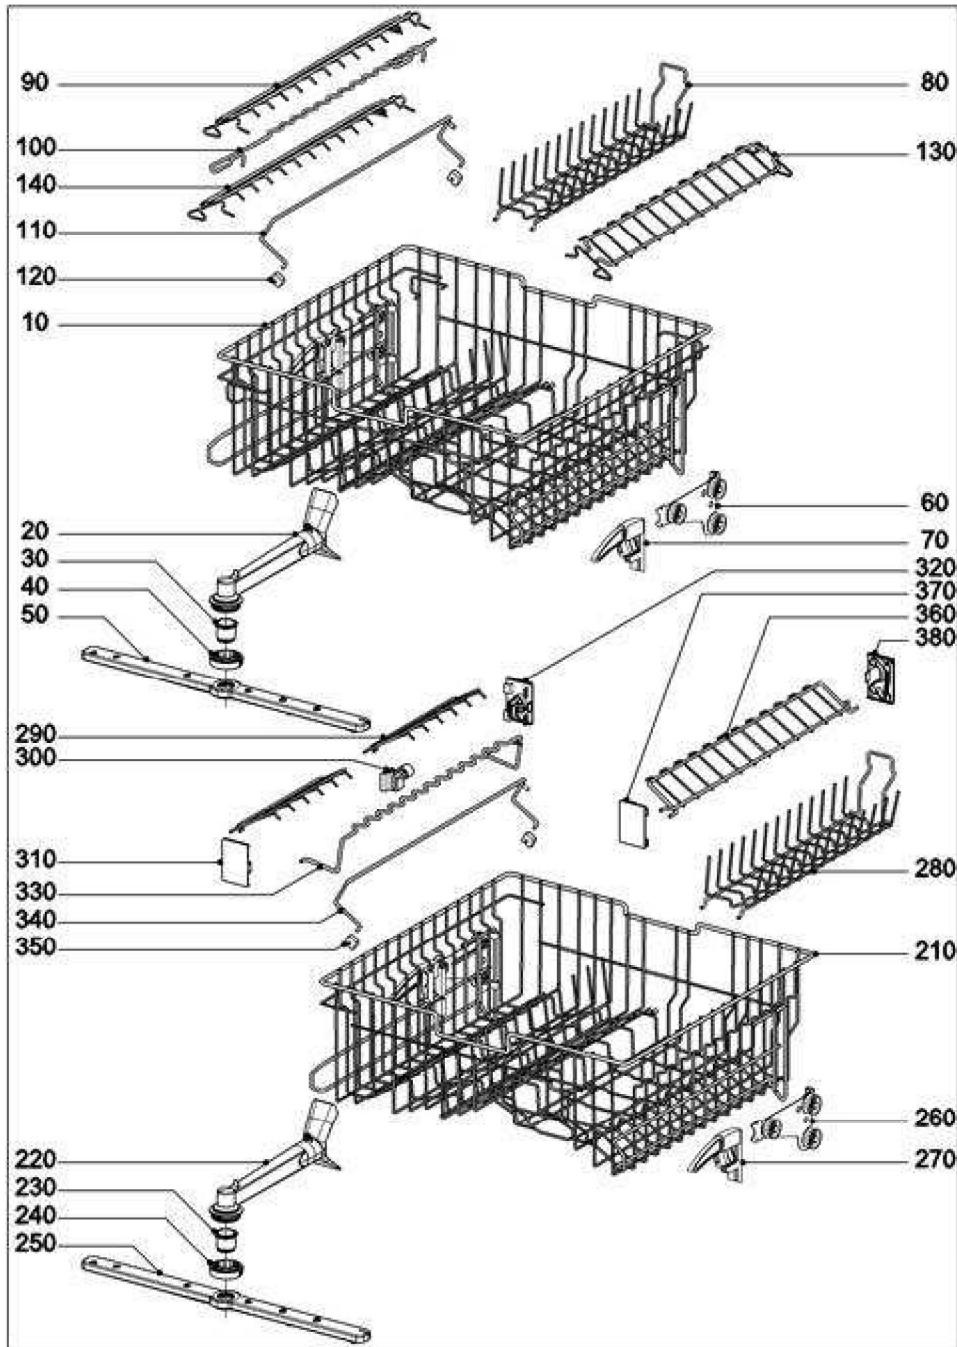

150 Top basket GOK 60.x5

133241