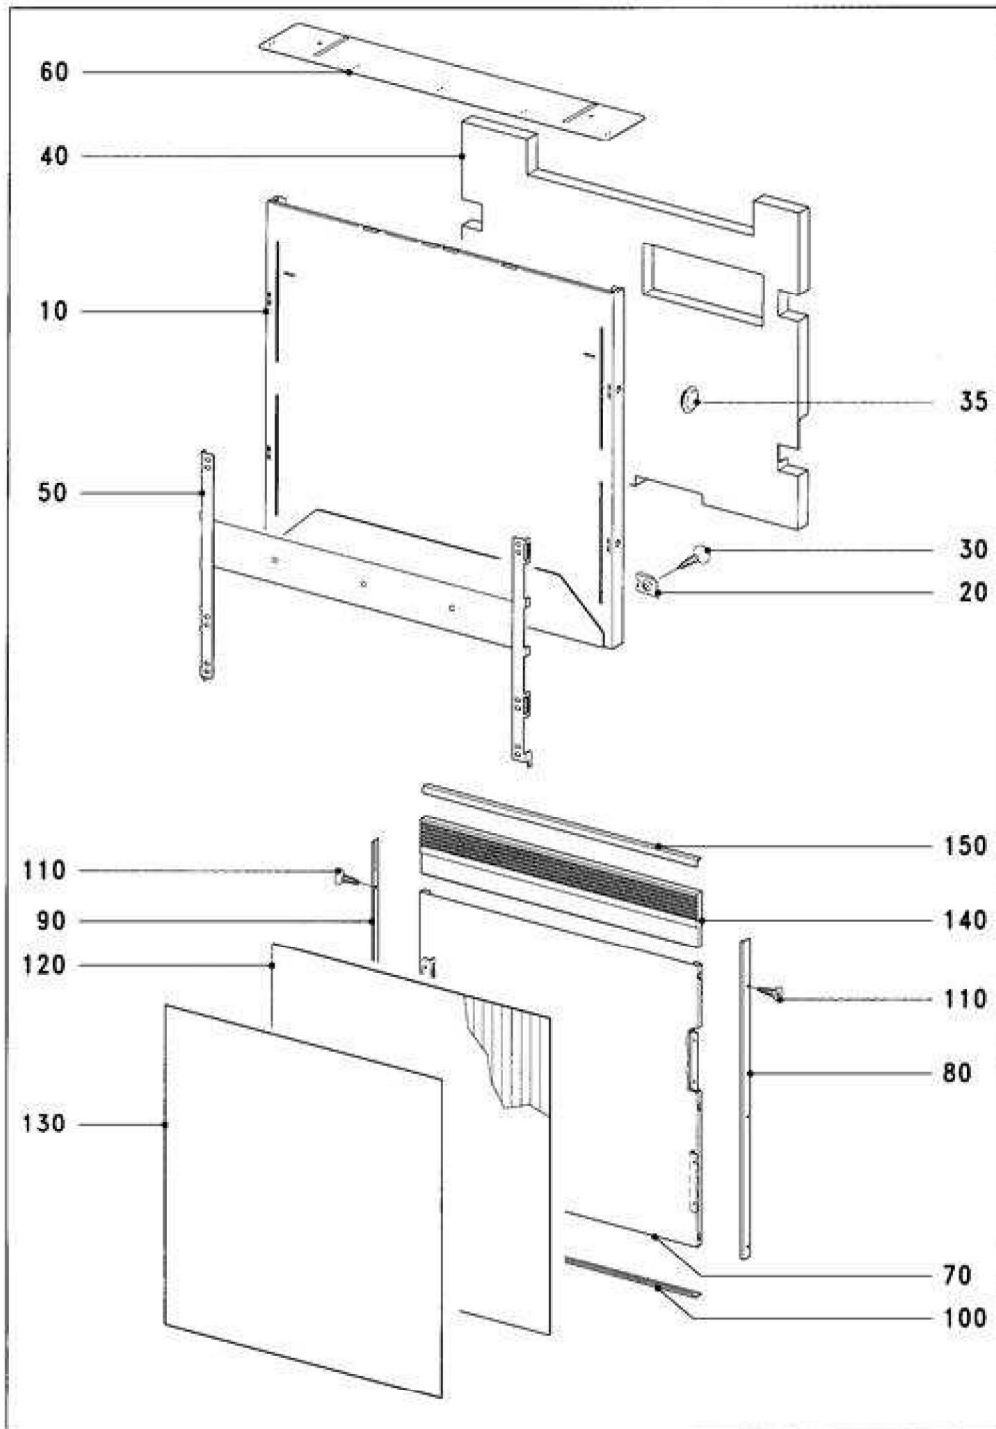

010 Casing Freestanding units

6964360-010

012 Casing

6964360-012

020 Door

6202250-020

030 Front panel Freestanding units

6458730-030

032 Front panel Integradet appliance

6202250-032

034 Front panel Built-under units

6202250-034

044 Inner cabinet

6964360-044

050 Water run Inner cabinet

7056540-050

060 Water run Plinth

133136

084 Electronic unit, Harness

6202250-084

108 Facia panel

6964360-10R

130 Cutlery tray

6202320-130