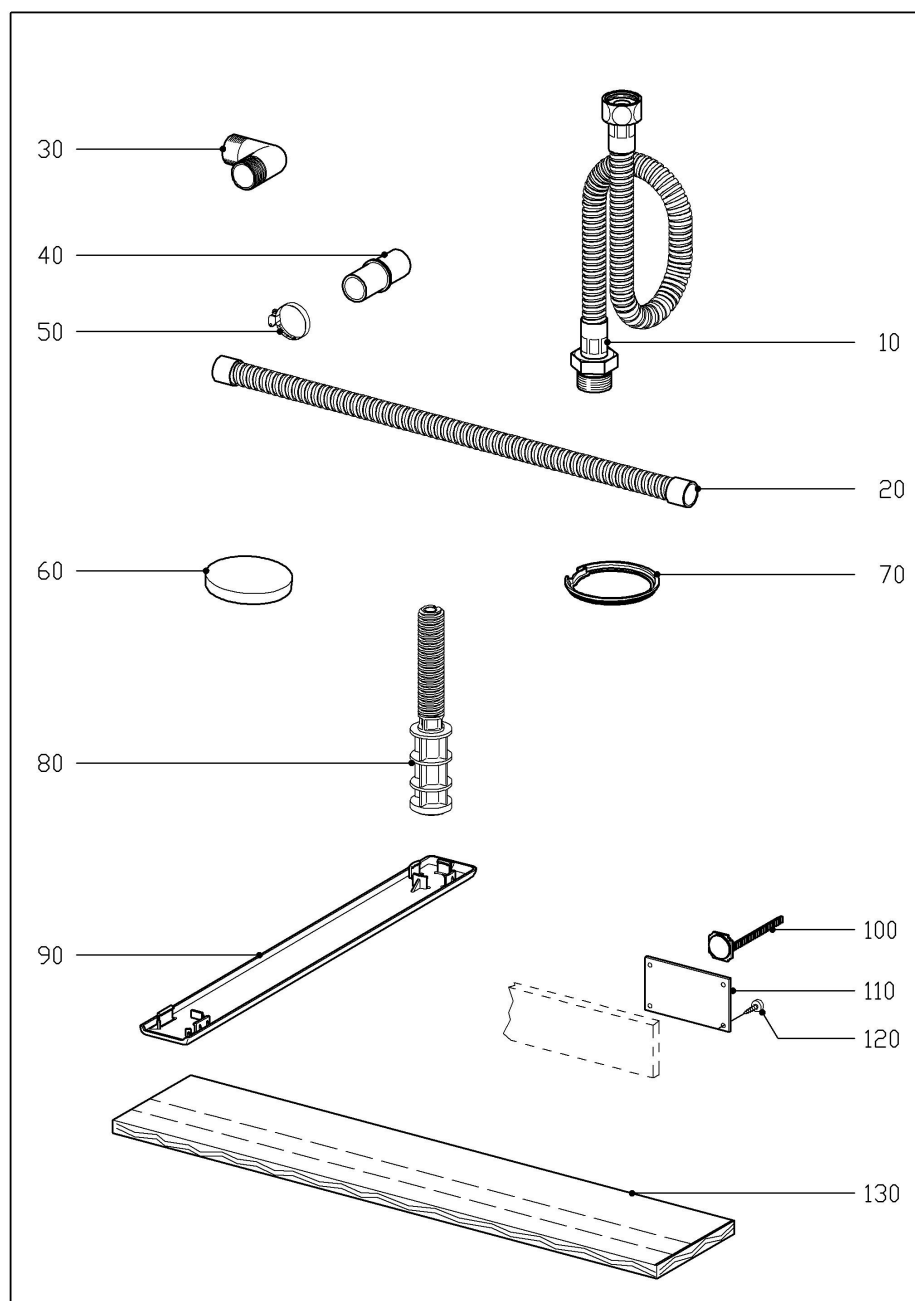

Miele

Dishwashers
G1232SC

08.04.2022

280 Accessory

6202250-280