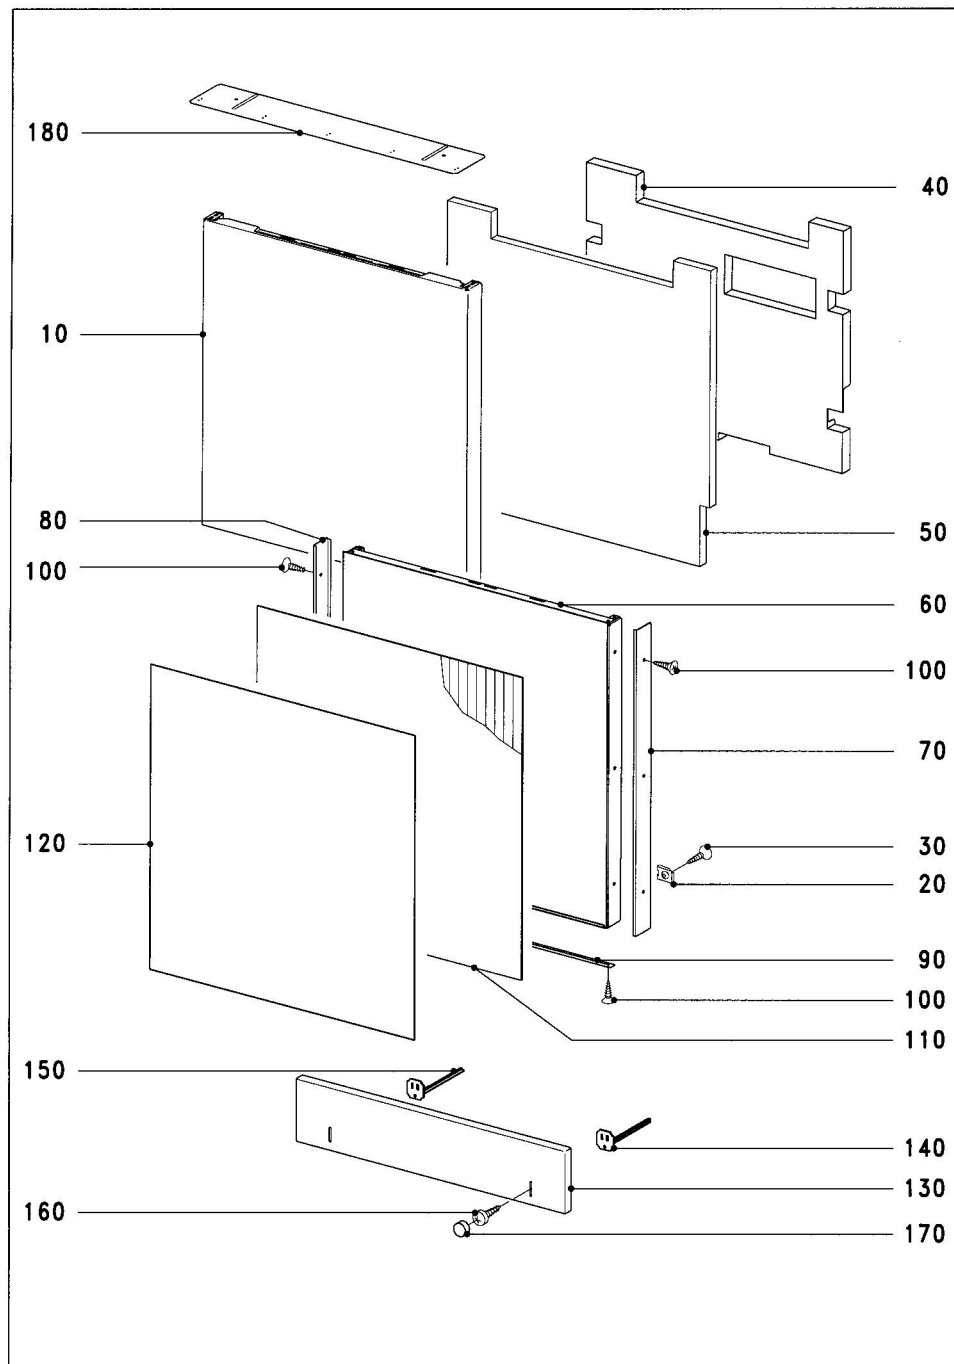

Miele

Dishwashers
G1232SC

08.04.2022

034 Front panel Built-under units

6202250-034