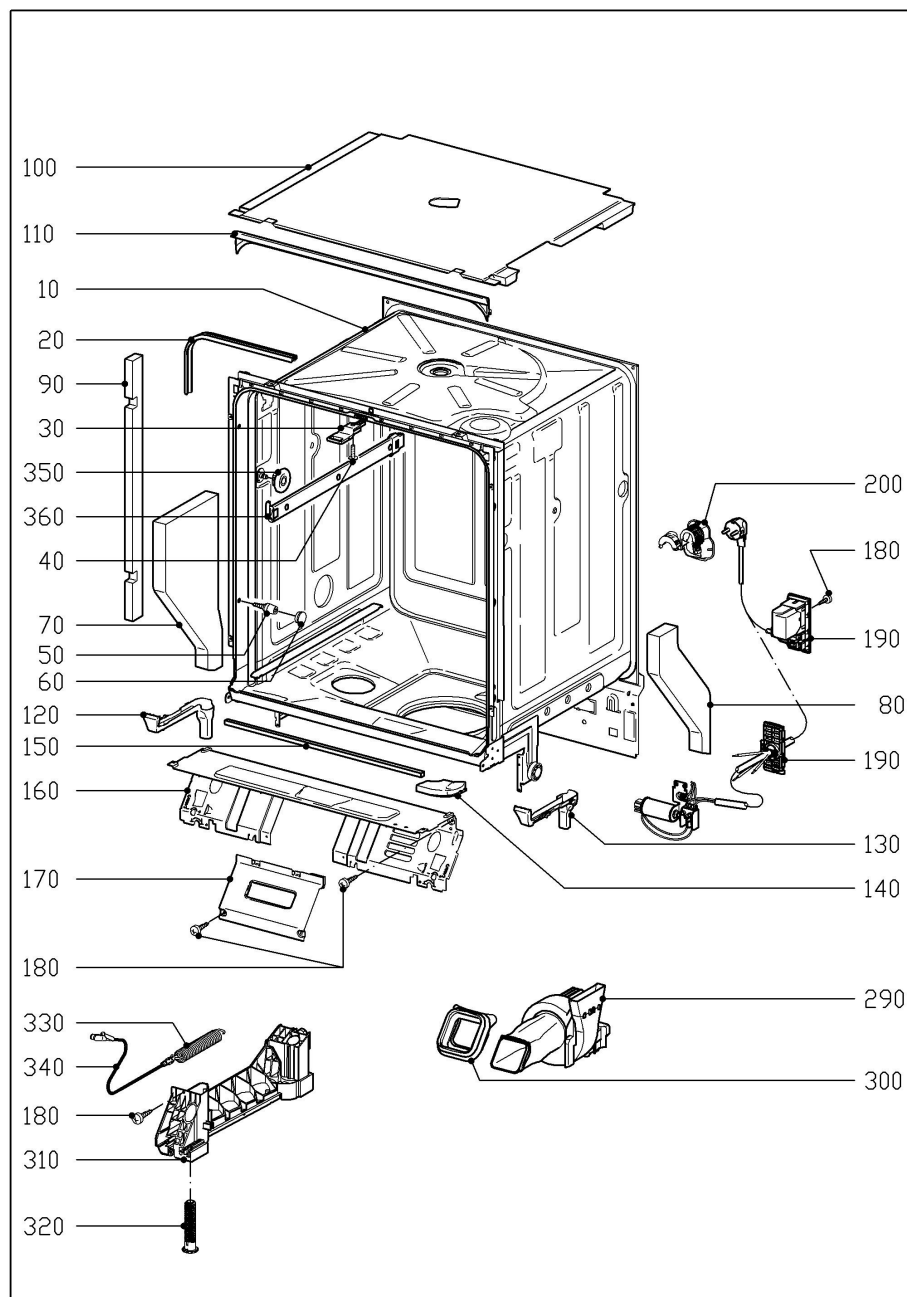

034 Front panel Built-under units

6202250-034

MieleDishwashers
G1232SC

08.04.2022

044 Inner cabinet

6964360-044

Miele

Dishwashers
G1232SC