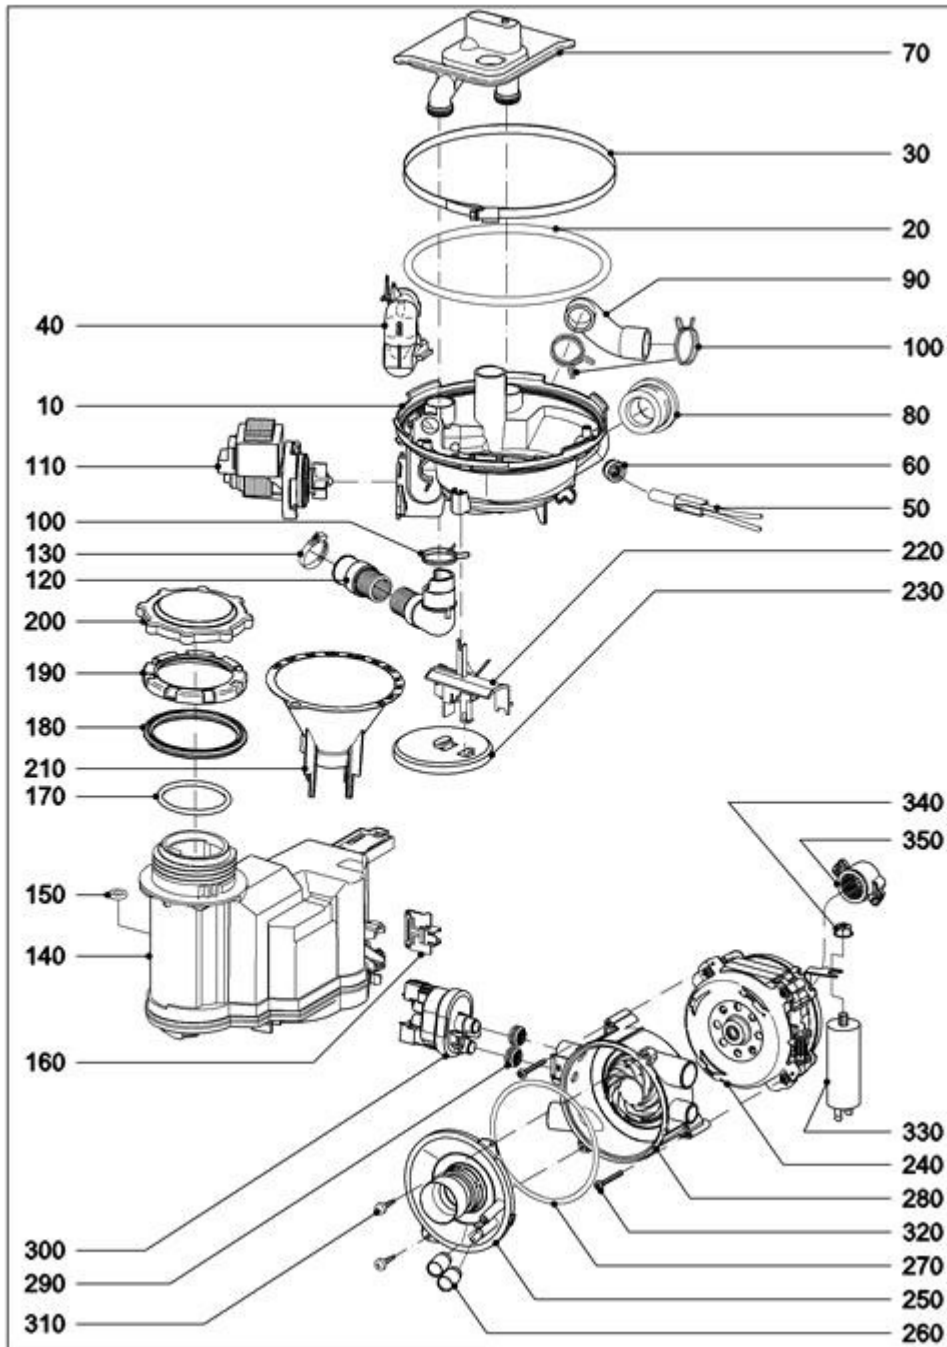

Dishwashers
G1232

EN/Germany

11.01.2021
© Miele & Cie. KG 2021

060 Water run Plinth

133136