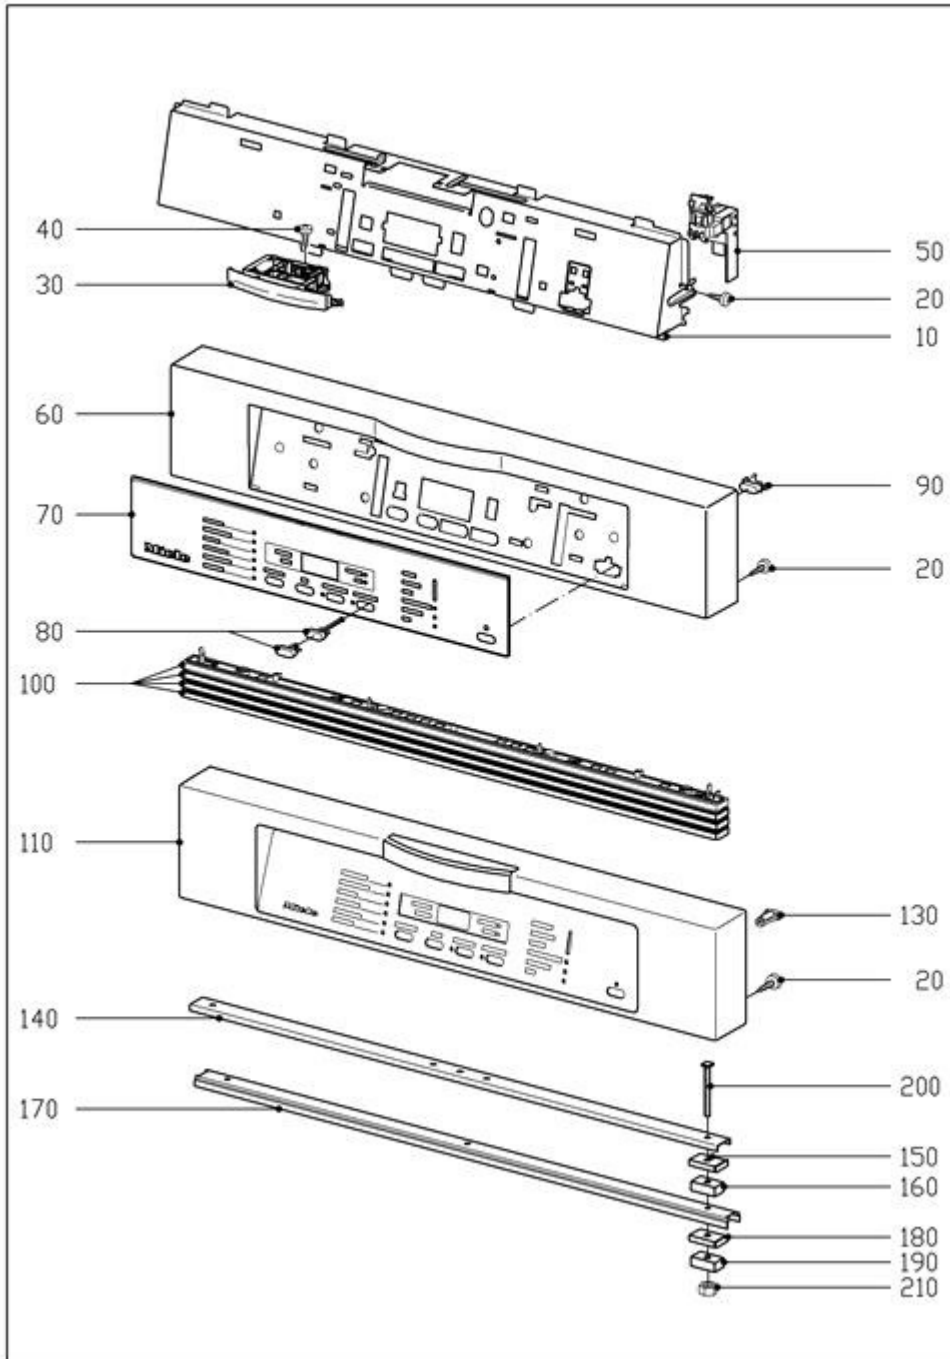

**108 Fascia panel**

6964 360-10R

Dishwashers  
G1232

EN/Germany

11.01.2021  
© Miele & Cie. KG 2021

**130 Cutlery tray**

6202320-130

Dishwashers  
G1232