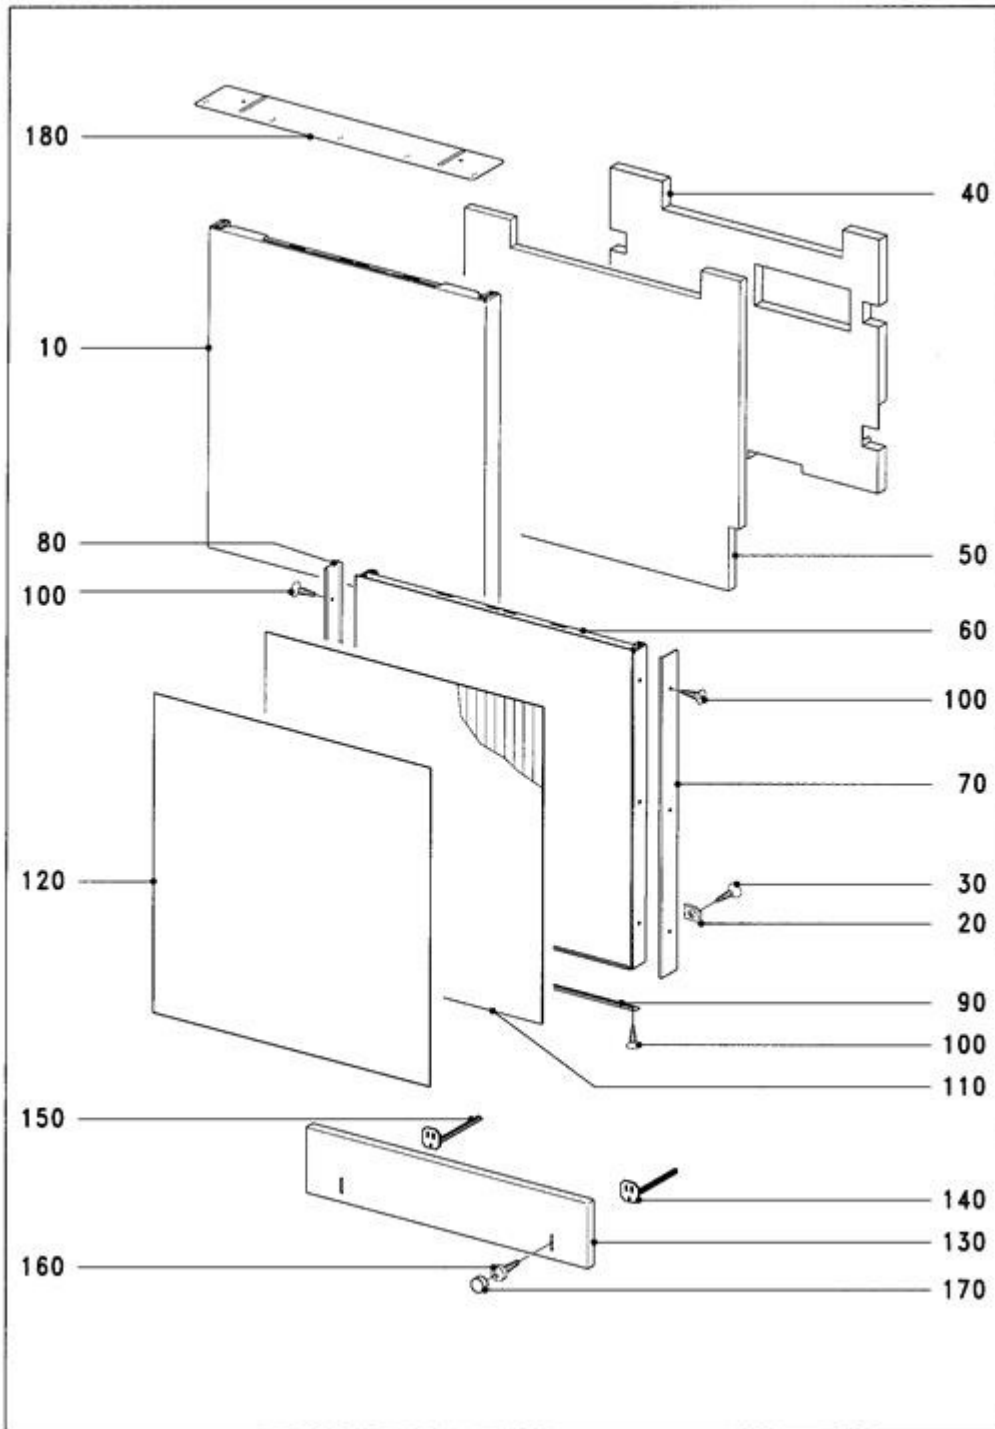

Dishwashers
G1232

EN/Germany

11.01.2021
© Miele & Cie. KG 2021

034 Front panel Built-under units

6202250-034