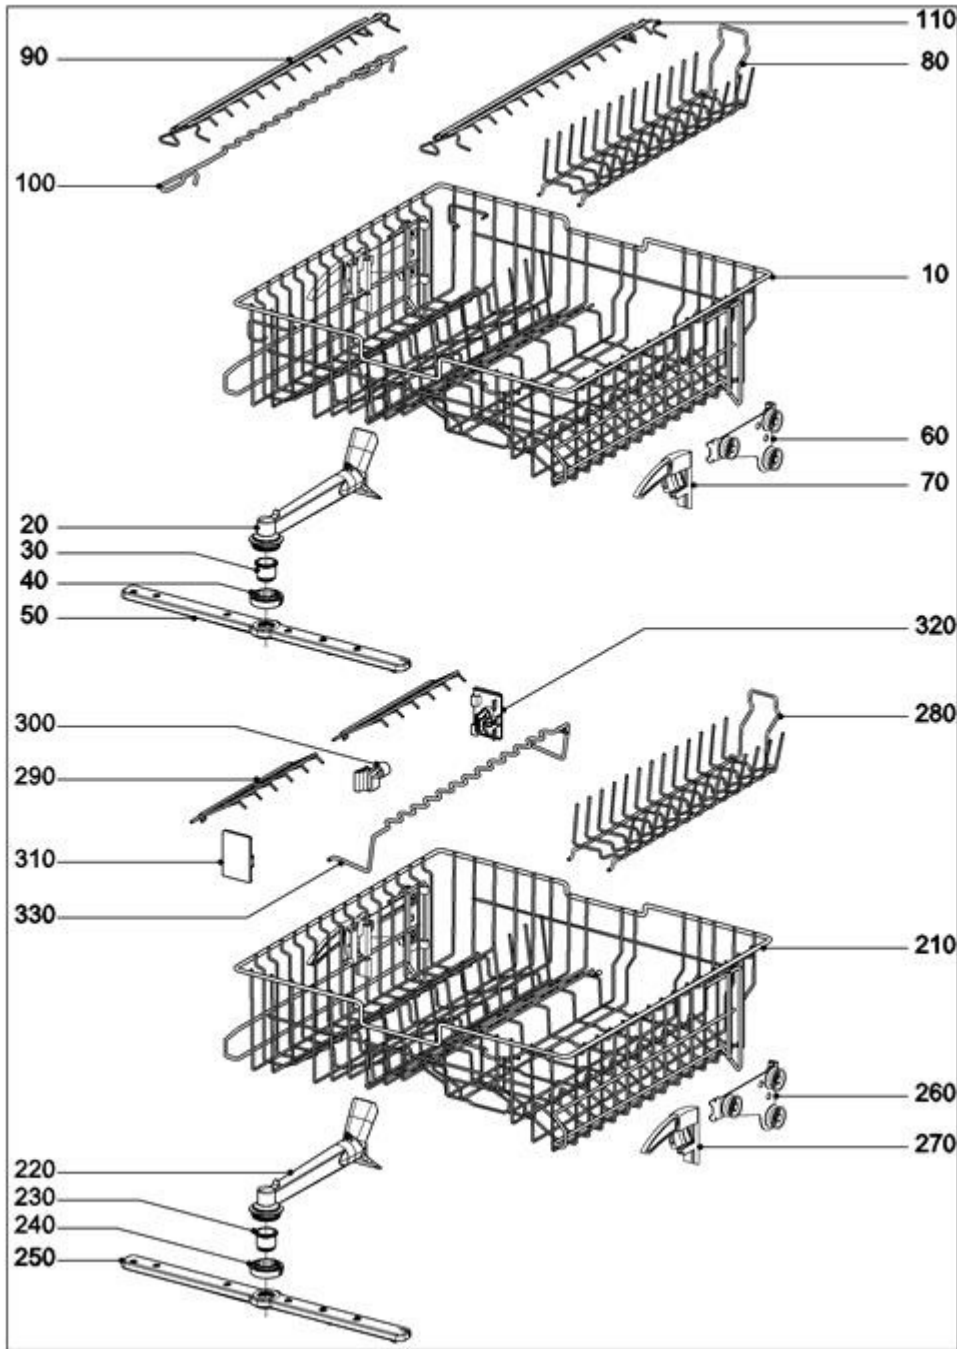

Dishwashers
G1232

EN/Germany

11.01.2021
© Miele & Cie. KG 2021

140 Top basket GOK 60.x0

133240