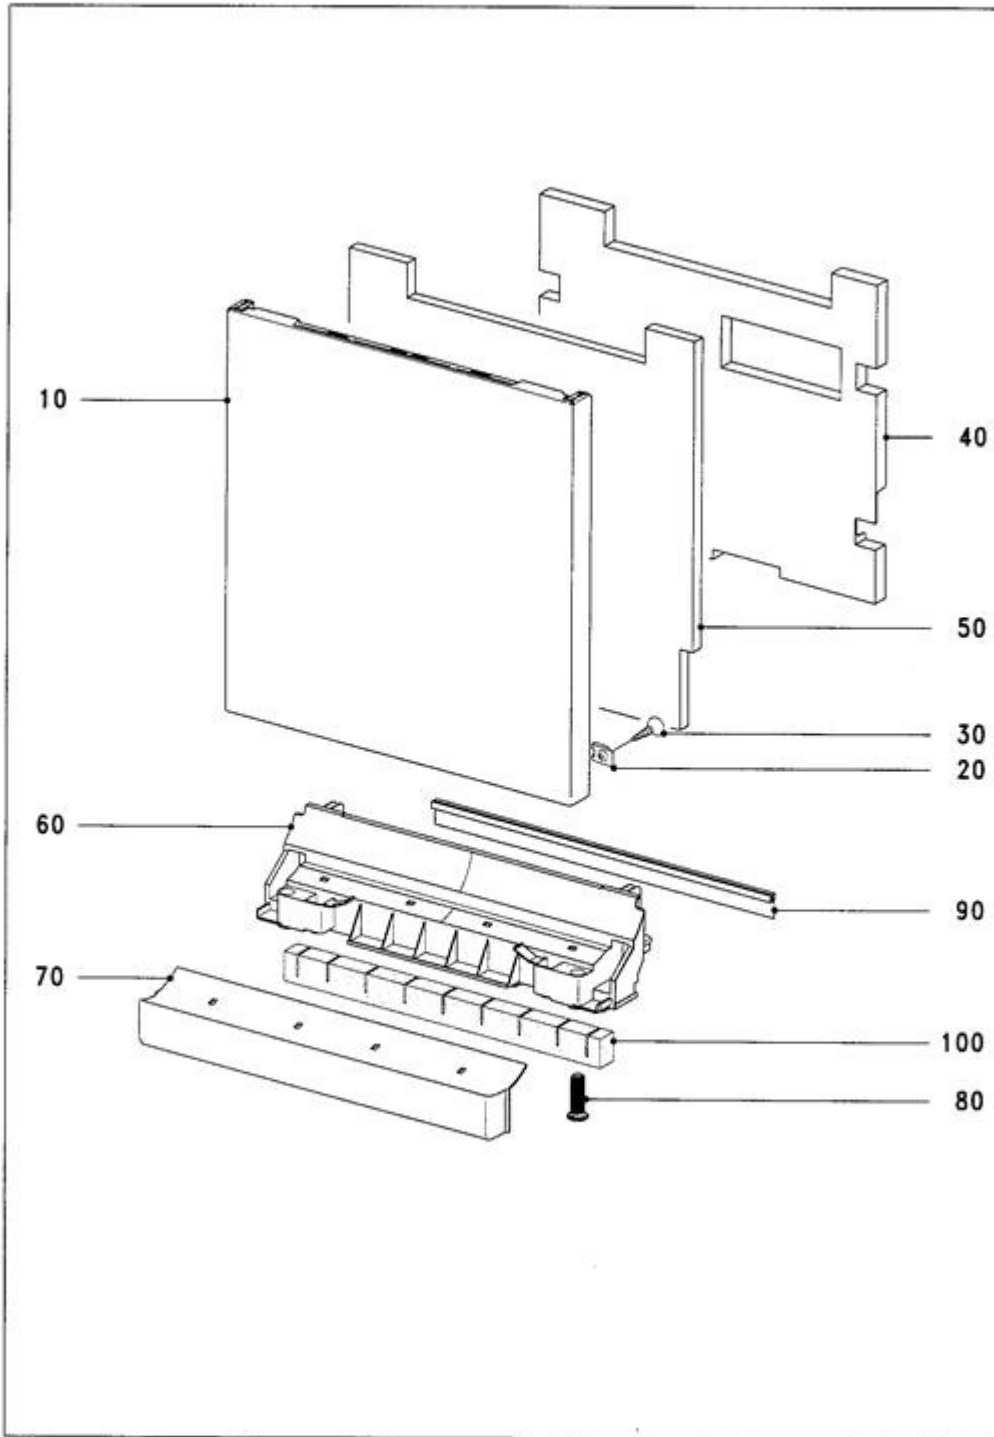

Dishwashers
G1232

EN/Germany

11.01.2021
© Miele & Cie. KG 2021

030 Front panel Freestanding units

6458730-030