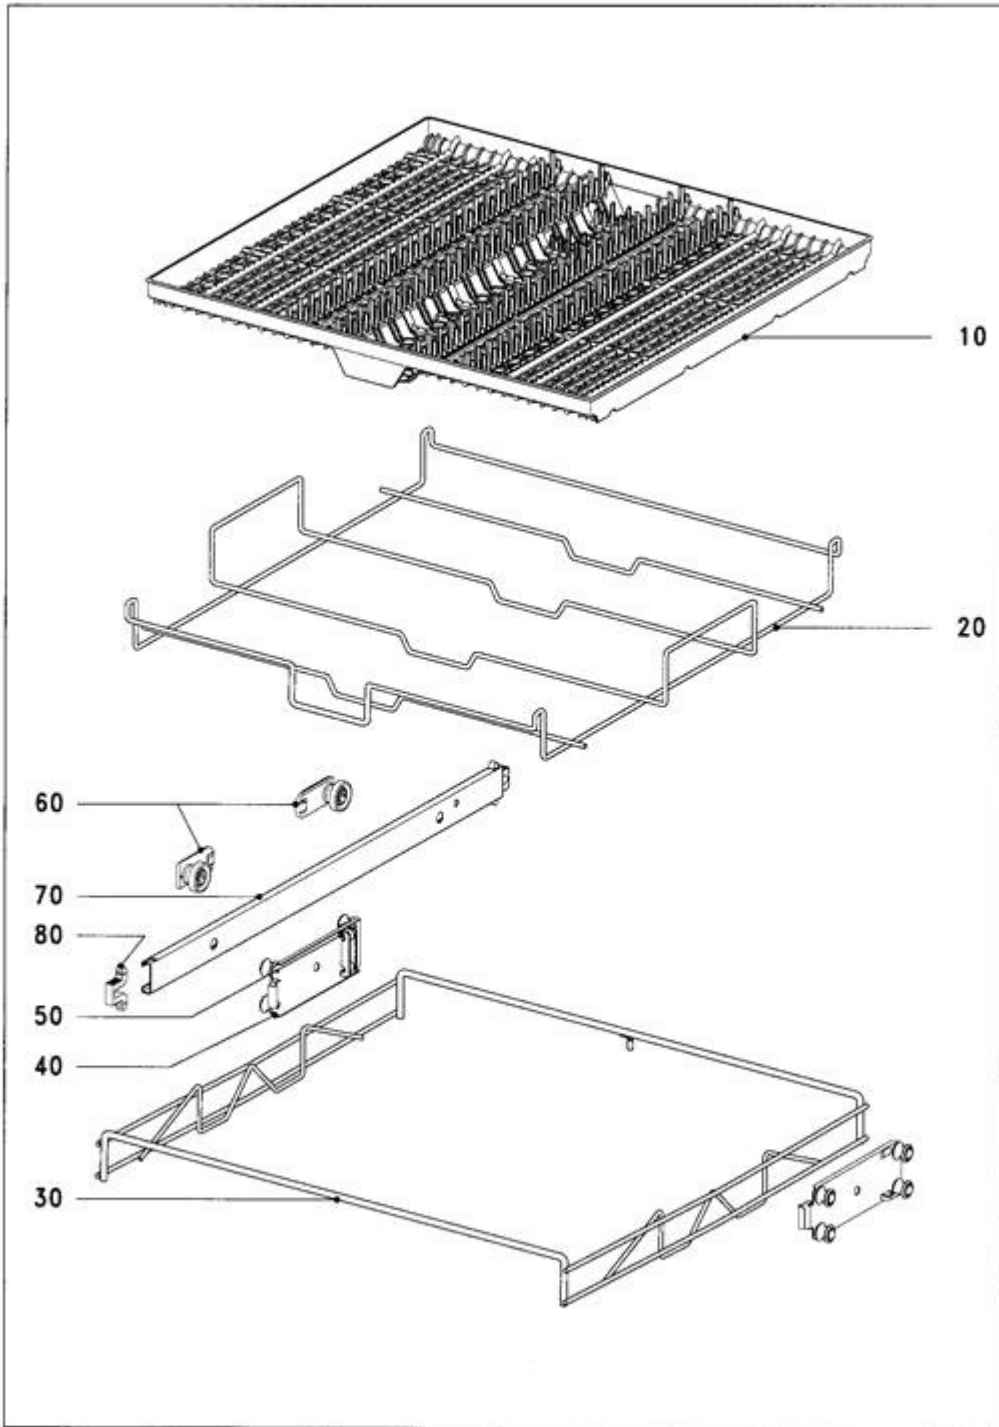

**108 Fascia panel**

6964 360-10R

Dishwashers  
G1232

EN/Germany

11.01.2021  
© Miele & Cie. KG 2021

**130 Cutlery tray**

6202320-130

Dishwashers  
G1232