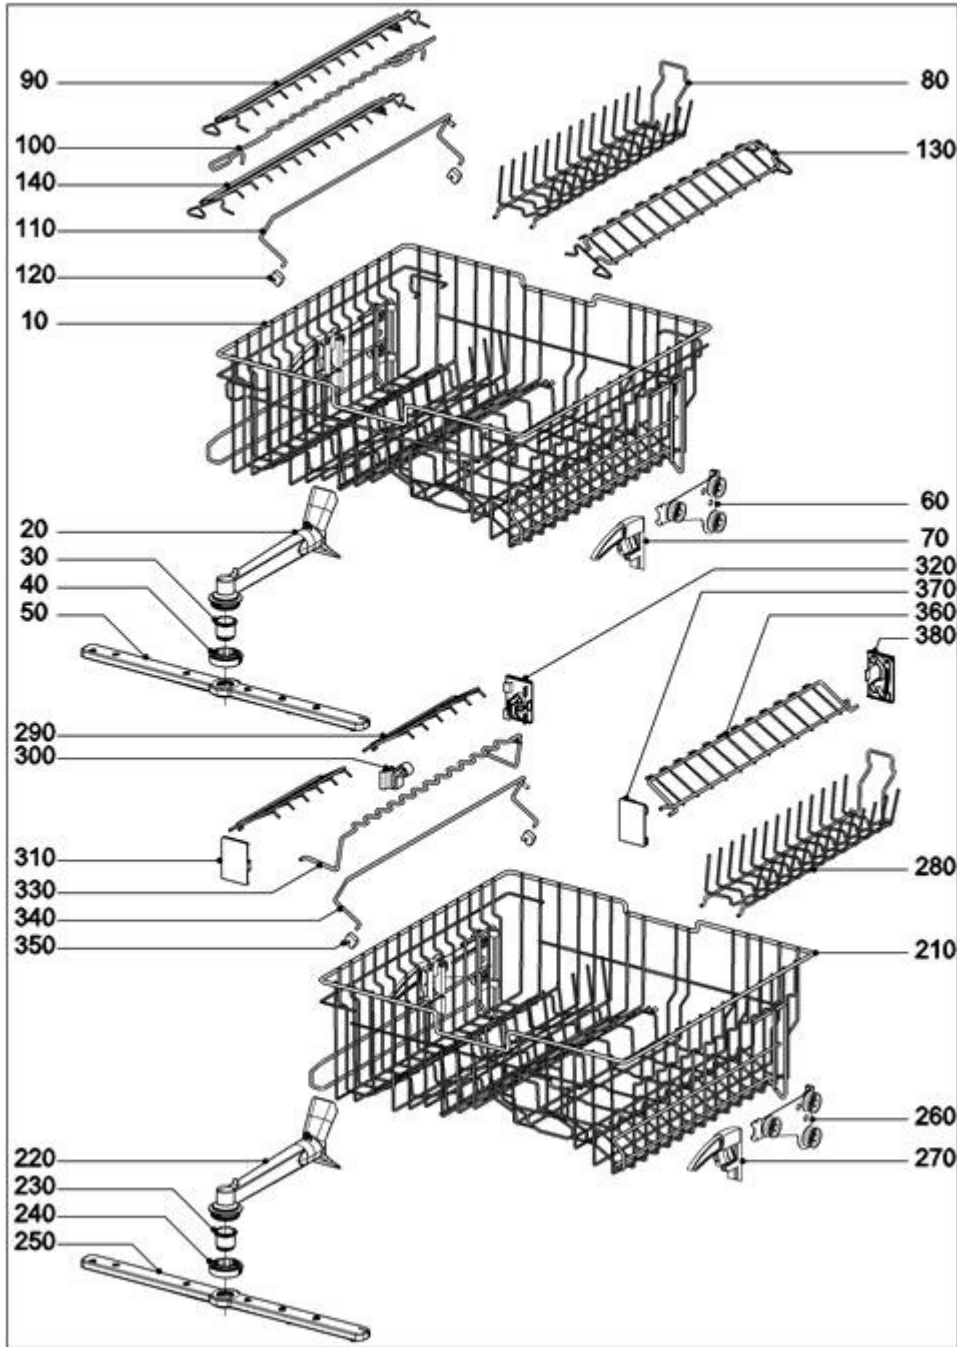

## Explanation

<b>Column</b>	<b>Contents</b>
Pos.	Drawing item number or number range for indicating the Mat. no. of the activated line in the function group drawing.
Mat. no.	Material number of the spare part.
SL	Key field with additional information relevant to the item. The following abbreviations may also be displayed here: <ul style="list-style-type: none"> <li>Z In addition to this spare part, the next-listed part is also required.</li> <li>N This refers to a standard part. Optionally a special part may also be fitted.</li> <li>W This special part can optionally be fitted as an alternative to the standard part.</li> <li>A With regard to this item, the following information must also be noted in relation to this item.</li> </ul>
FT	Entry "***" possible. Then the Mat. no. can be replaced by the Mat. no. of the following item.
Qty.	This column indicates how many of the part in question are fitted at this position in the machine.
UOQ	This shows the unit of quantity.
HZ	The heating type is given here. The following entries are possible: <ul style="list-style-type: none"> <li>EL Electric</li> <li>AG Gas</li> <li>HD High-pressure steam</li> <li>ND Low-pressure steam</li> </ul>
Designation	This column displays the designation of the Mat. no. with a spare part, or information text. If the designation is indented by one space, then this item is part of a sub-assembly but can be ordered separately. Fastenings and earthing parts are indented by two spaces.

**108 Fascia panel**

6964 360-10R

Dishwashers  
G1232

EN/Germany

11.01.2021  
© Miele & Cie. KG 2021

**130 Cutlery tray**

6202320-130

Dishwashers  
G1232

EN/Germany

11.01.2021  
© Miele & Cie. KG 2021

**140 Top basket GOK 60.x0**

133240

Dishwashers  
G1232

EN/Germany

11.01.2021  
© Miele & Cie. KG 2021

150 Top basket GOK 60.x5