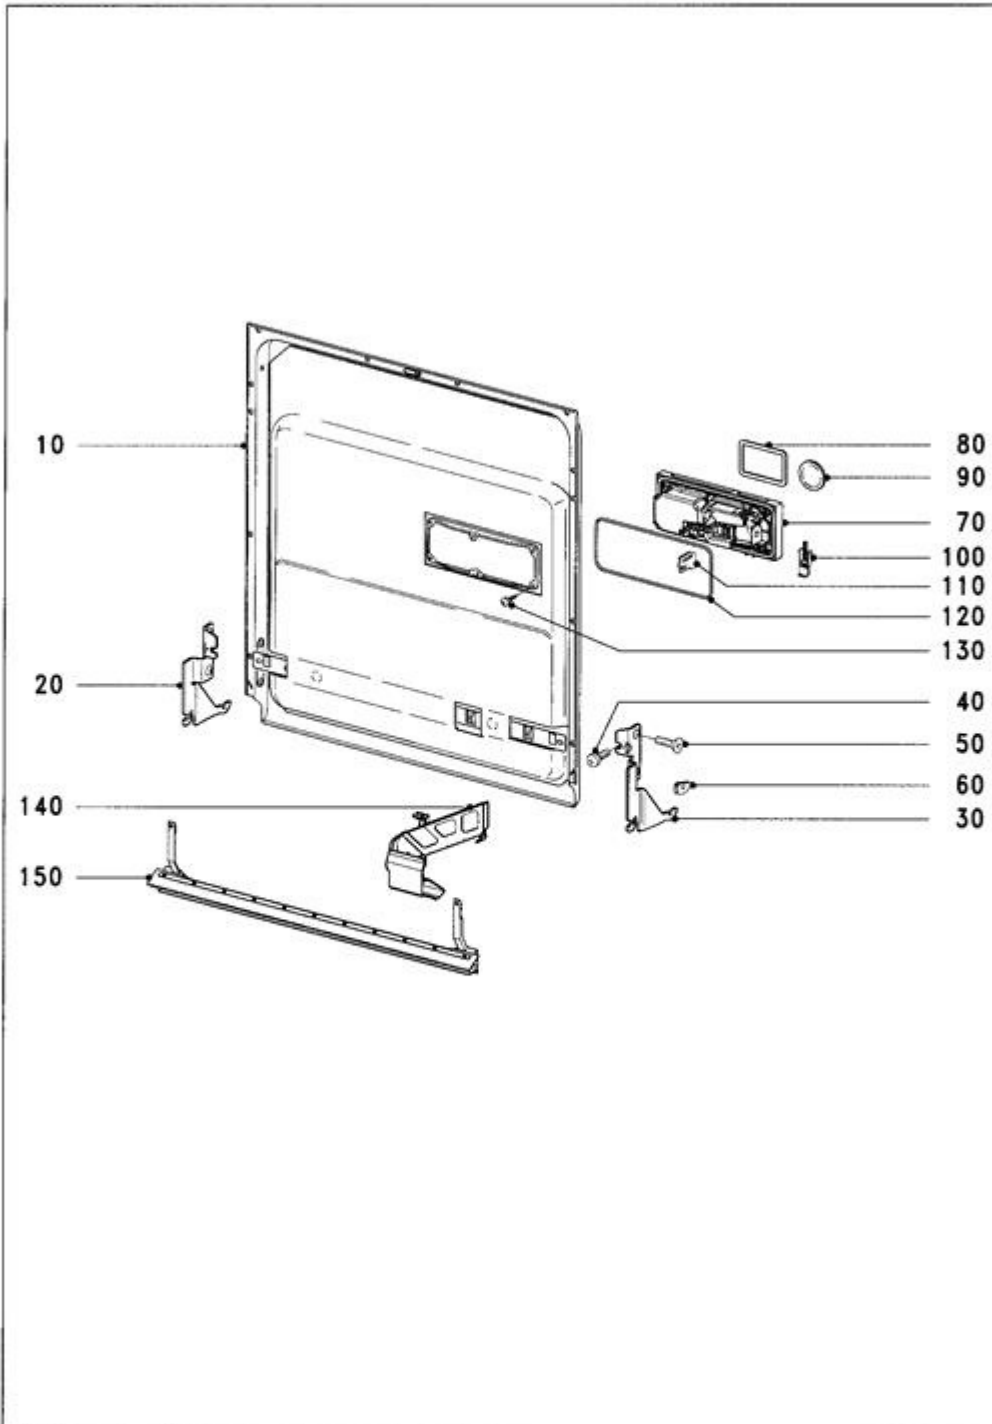

Dishwashers
G1232

EN/Germany

11.01.2021
© Miele & Cie. KG 2021

020 Door

6202250-020