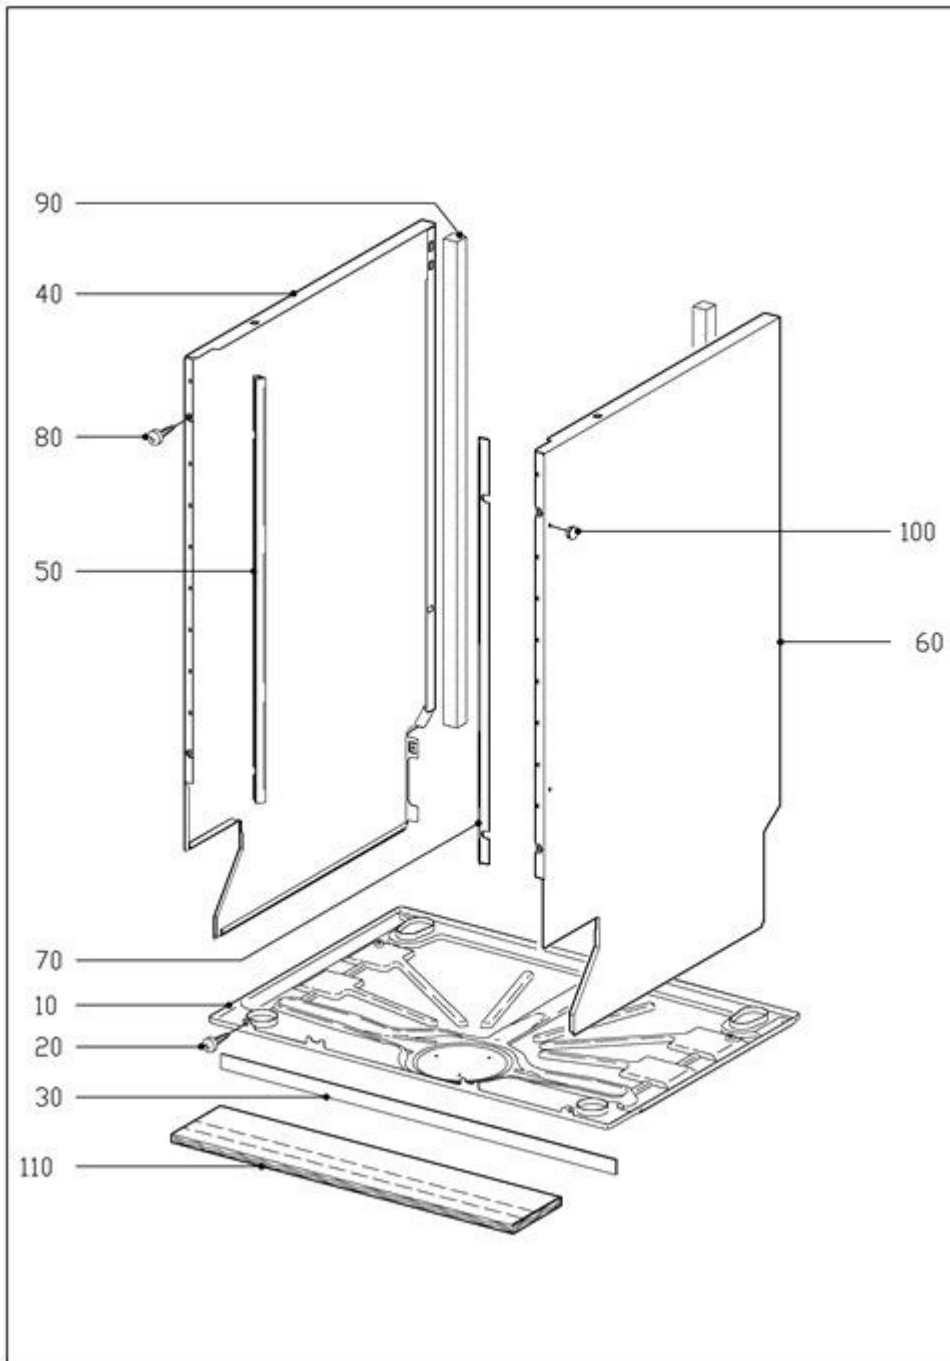

Dishwashers
G1232

EN/Germany

11.01.2021
© Miele & Cie. KG 2021

012 Casing

6964 360-012