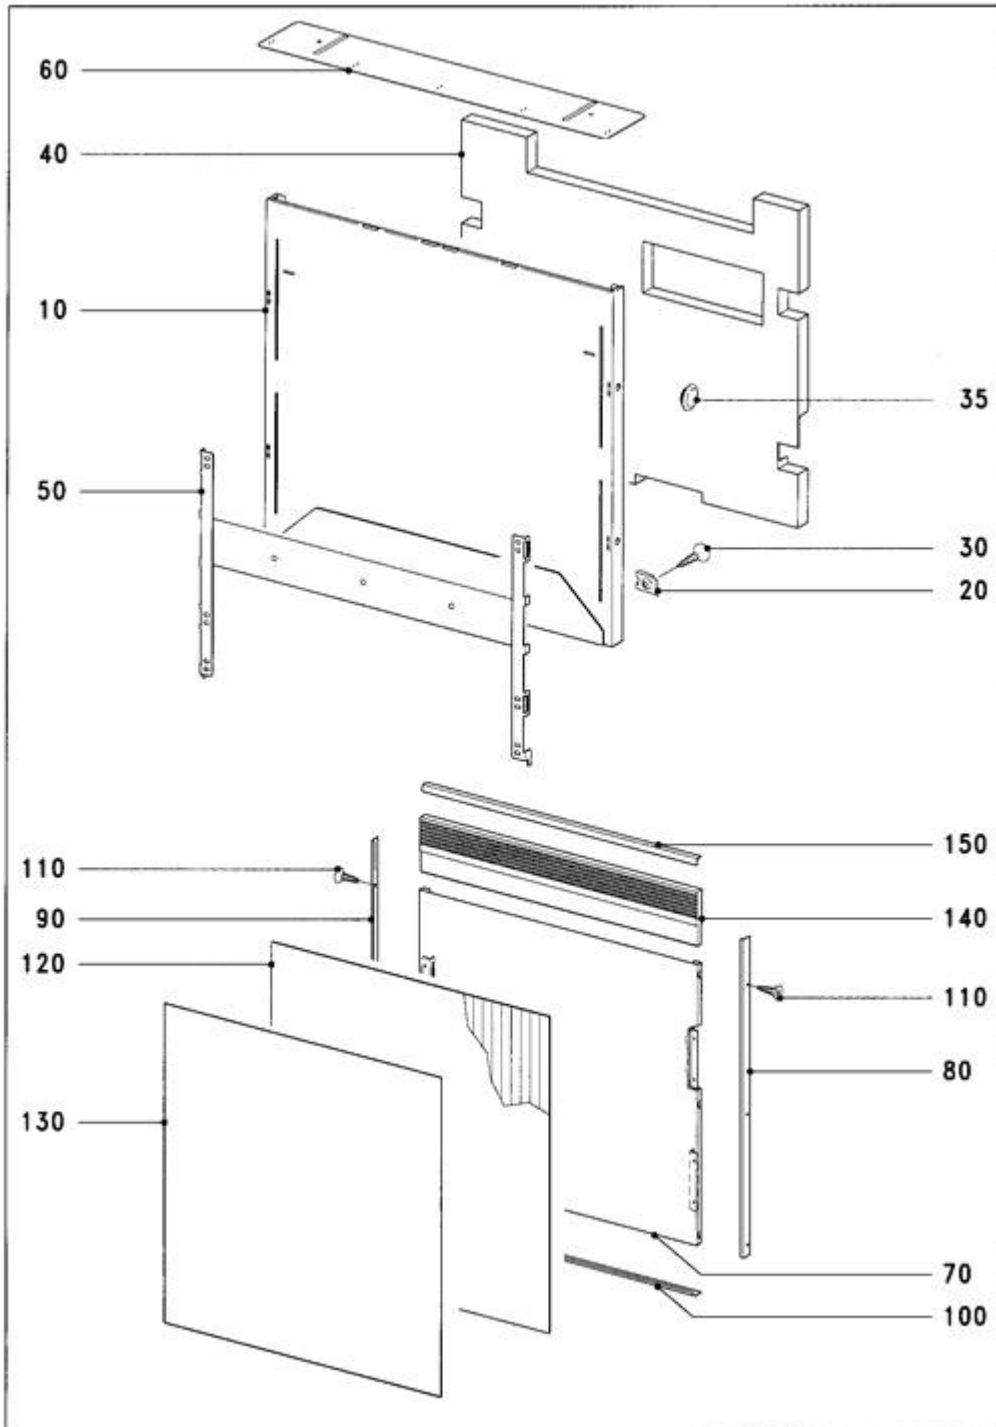

Dishwashers
G1232

EN/Germany

11.01.2021
© Miele & Cie. KG 2021

032 Front panel Integradet appliance

6202250-032