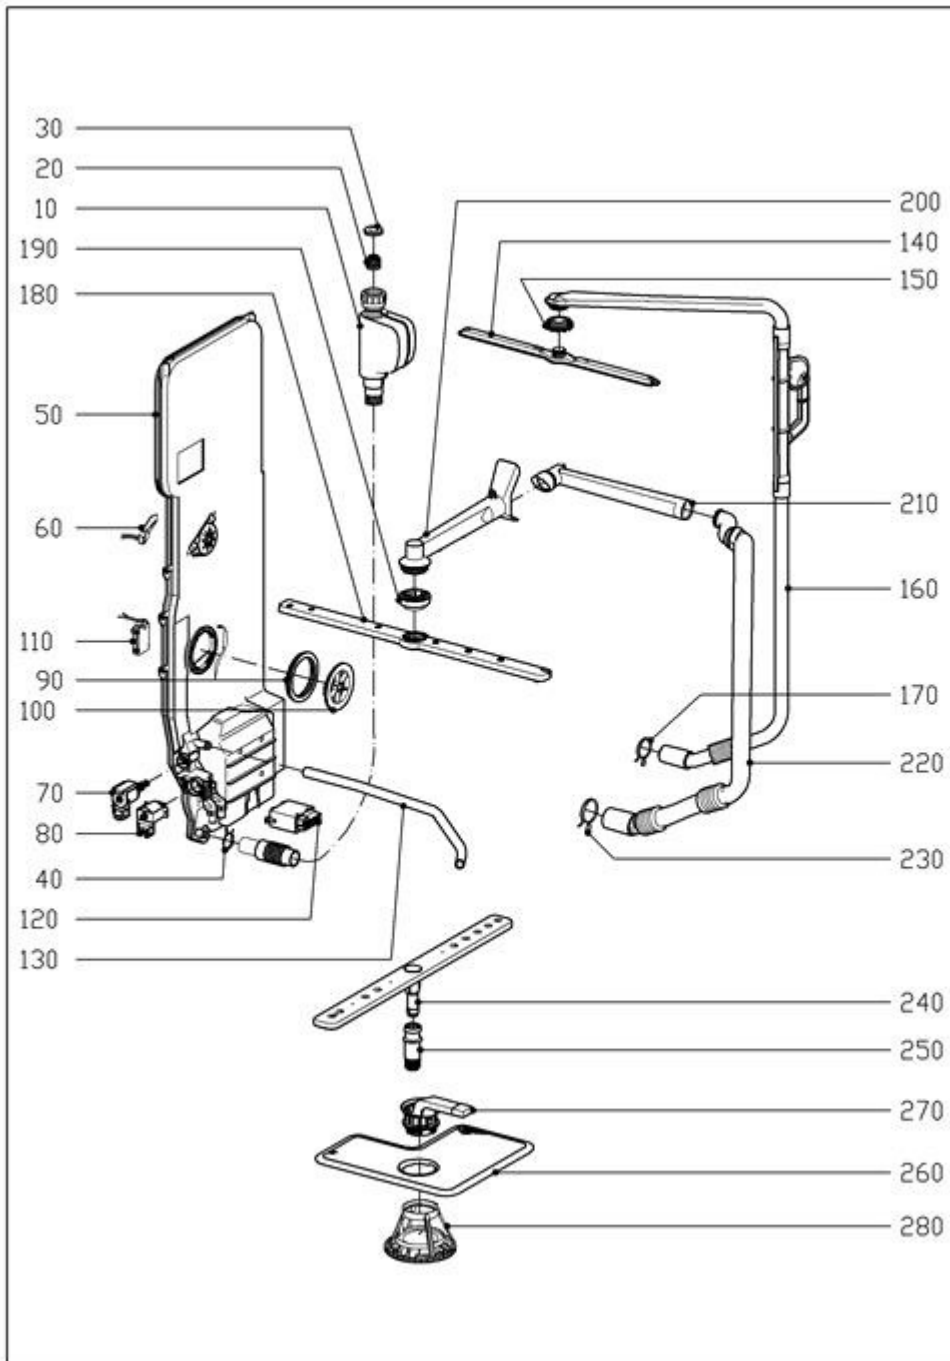

Dishwashers
G1232

EN/Germany

11.01.2021
© Miele & Cie. KG 2021

050 Water run Inner cabinet

7056540-050