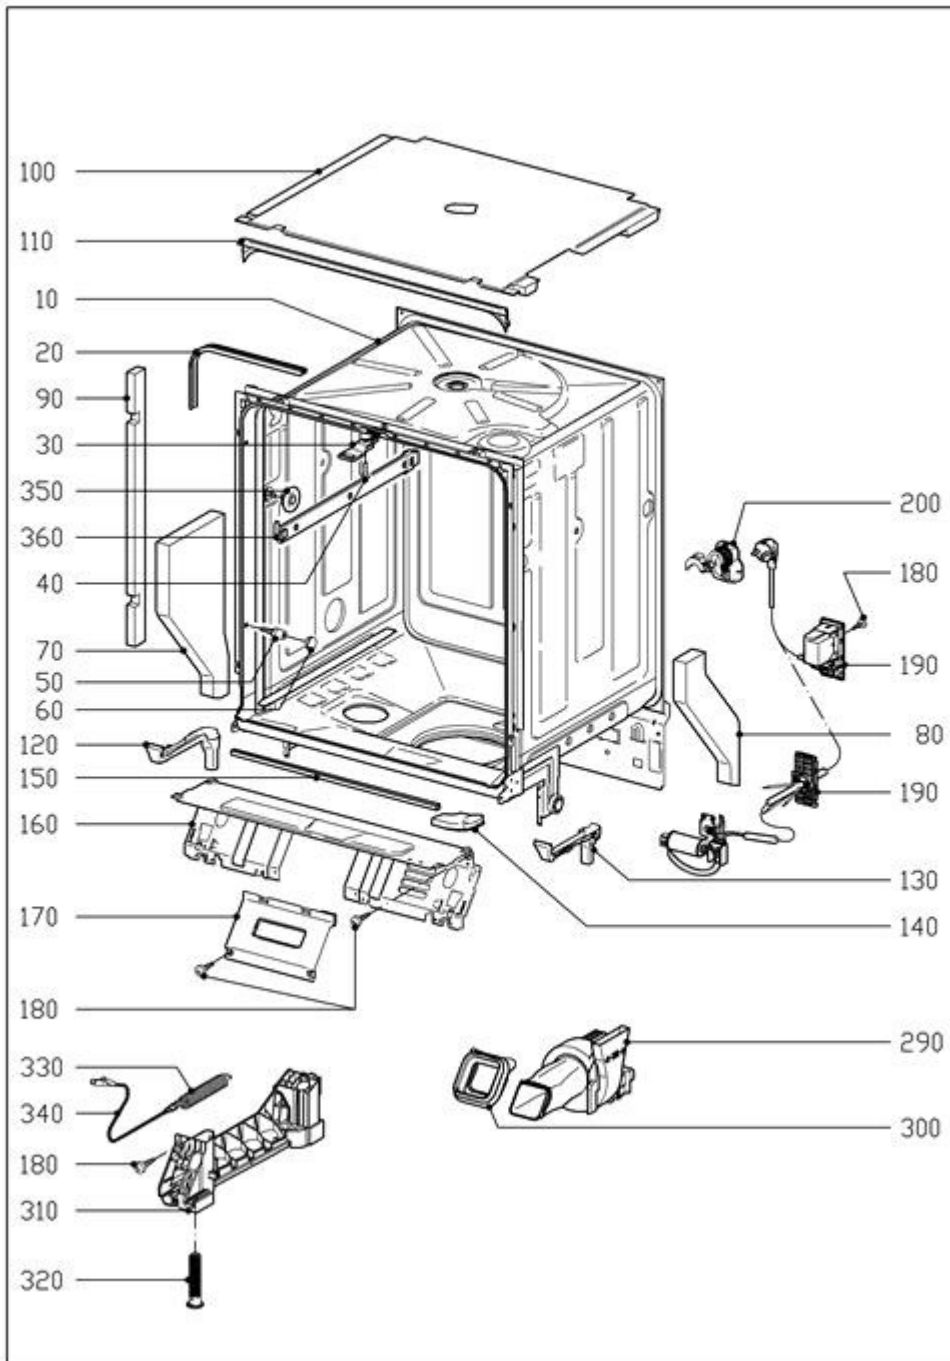

Dishwashers
G1232

EN/Germany

11.01.2021
© Miele & Cie. KG 2021

044 Inner cabinet

6964 360-044