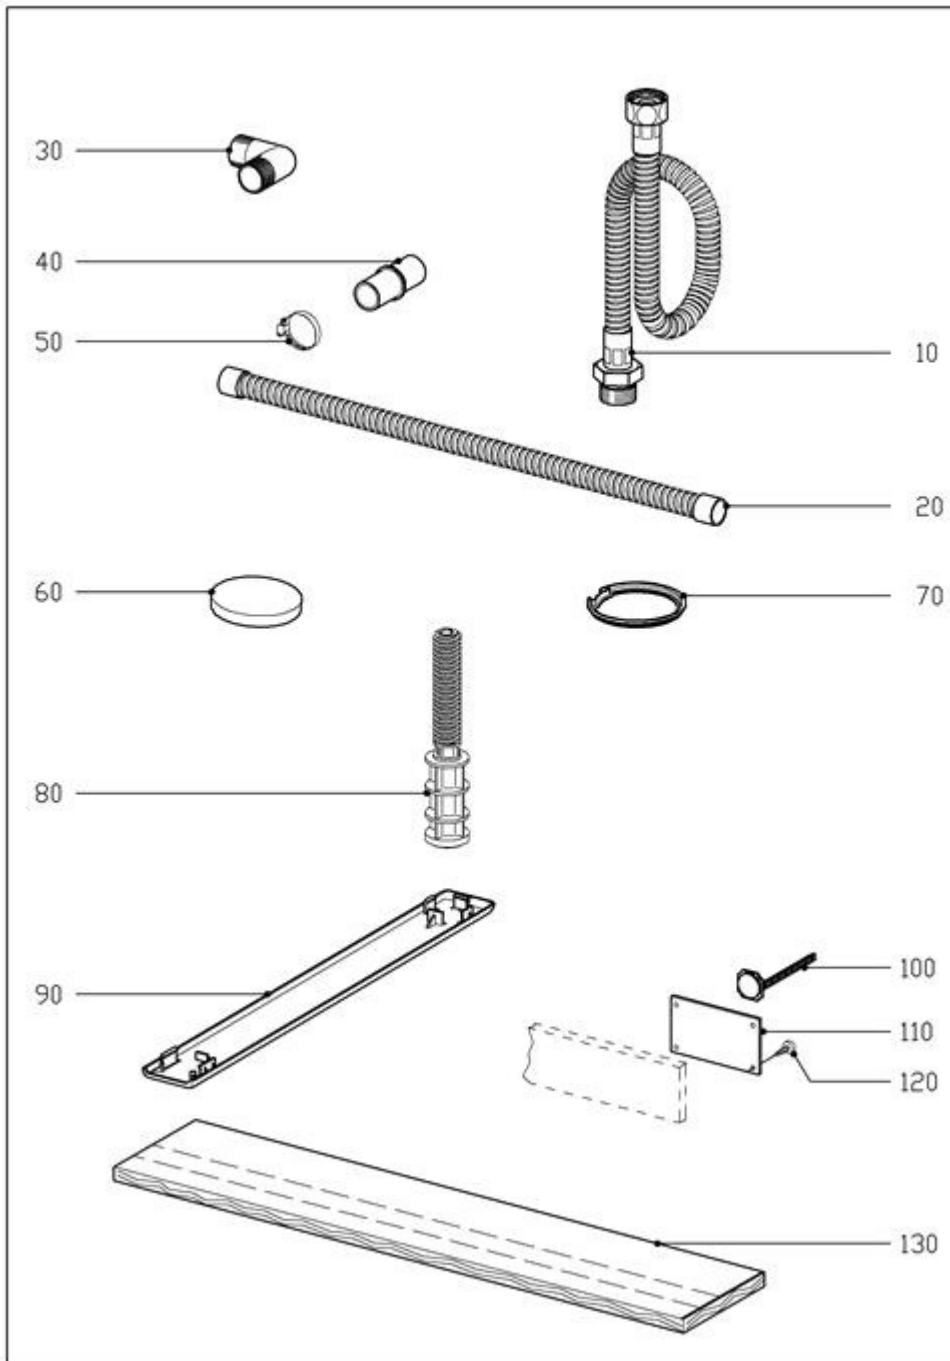

## Explanation

<b>Column</b>	<b>Contents</b>
Pos.	Drawing item number or number range for indicating the Mat. no. of the activated line in the function group drawing.
Mat. no.	Material number of the spare part.
SL	Key field with additional information relevant to the item. The following abbreviations may also be displayed here: <ul style="list-style-type: none"> <li>Z In addition to this spare part, the next-listed part is also required.</li> <li>N This refers to a standard part. Optionally a special part may also be fitted.</li> <li>W This special part can optionally be fitted as an alternative to the standard part.</li> <li>A With regard to this item, the following information must also be noted in relation to this item.</li> </ul>
FT	Entry "***" possible. Then the Mat. no. can be replaced by the Mat. no. of the following item.
Qty.	This column indicates how many of the part in question are fitted at this position in the machine.
UOQ	This shows the unit of quantity.
HZ	The heating type is given here. The following entries are possible: <ul style="list-style-type: none"> <li>EL Electric</li> <li>AG Gas</li> <li>HD High-pressure steam</li> <li>ND Low-pressure steam</li> </ul>
Designation	This column displays the designation of the Mat. no. with a spare part, or information text. If the designation is indented by one space, then this item is part of a sub-assembly but can be ordered separately. Fastenings and earthing parts are indented by two spaces.

11.01.2021  
© Miele & Cie. KG 2021

**180 Bottom basket GUK 60.xx SC**

6964 360-180

Dishwashers  
G1232

EN/Germany

11.01.2021  
© Miele & Cie. KG 2021

**280 Accessory**

6202250-280