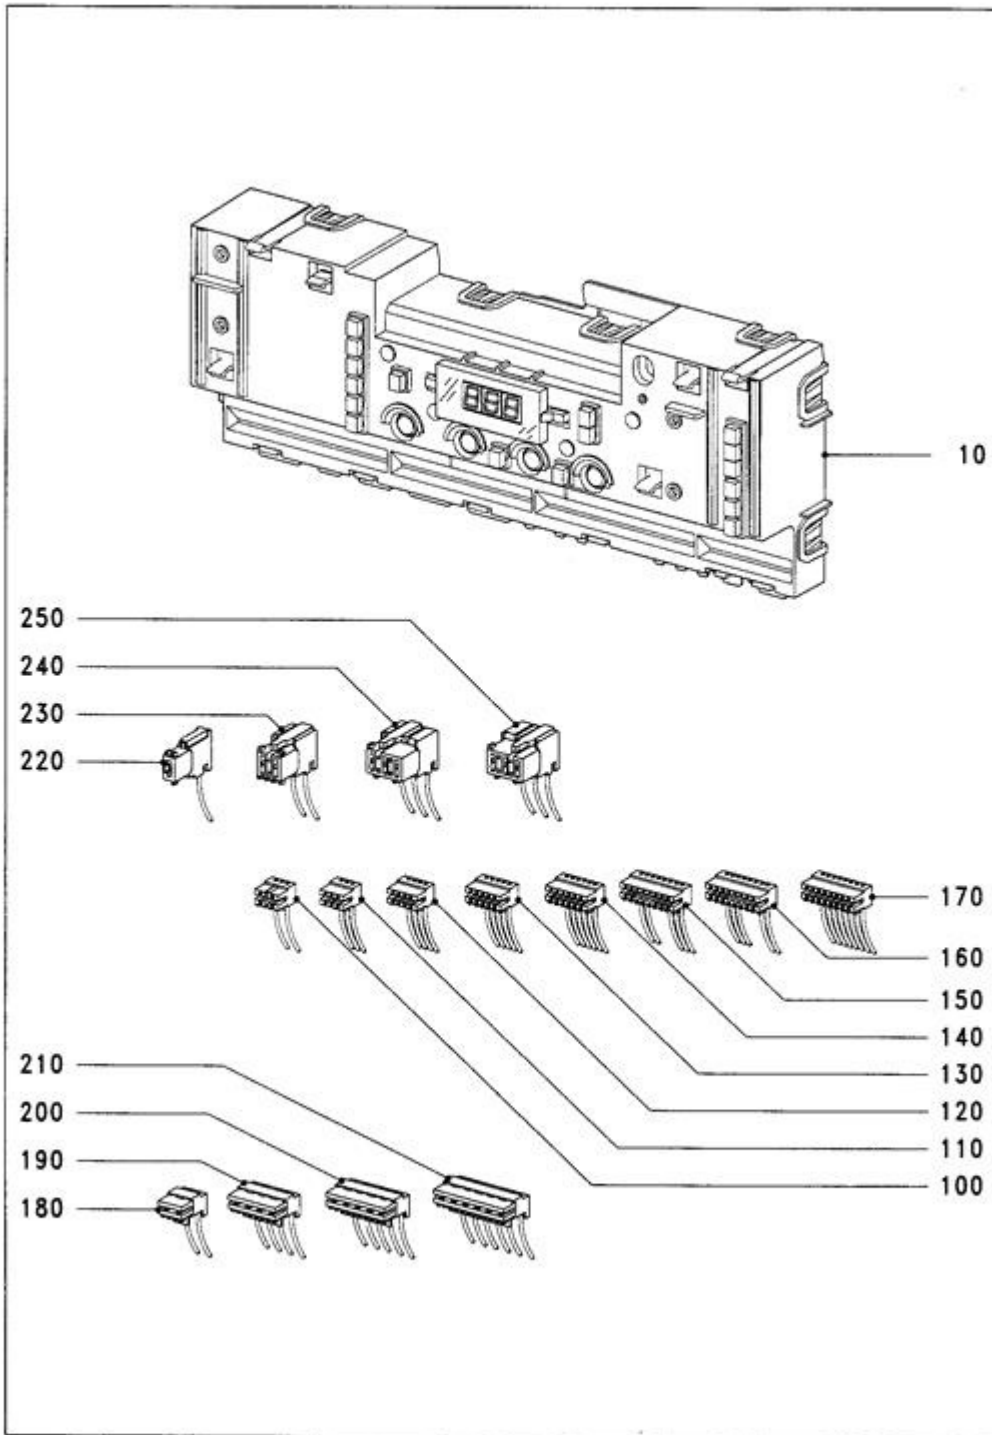

Dishwashers
G1232

EN/Germany

11.01.2021
© Miele & Cie. KG 2021

084 Electronic unit, Harness

6202250-084