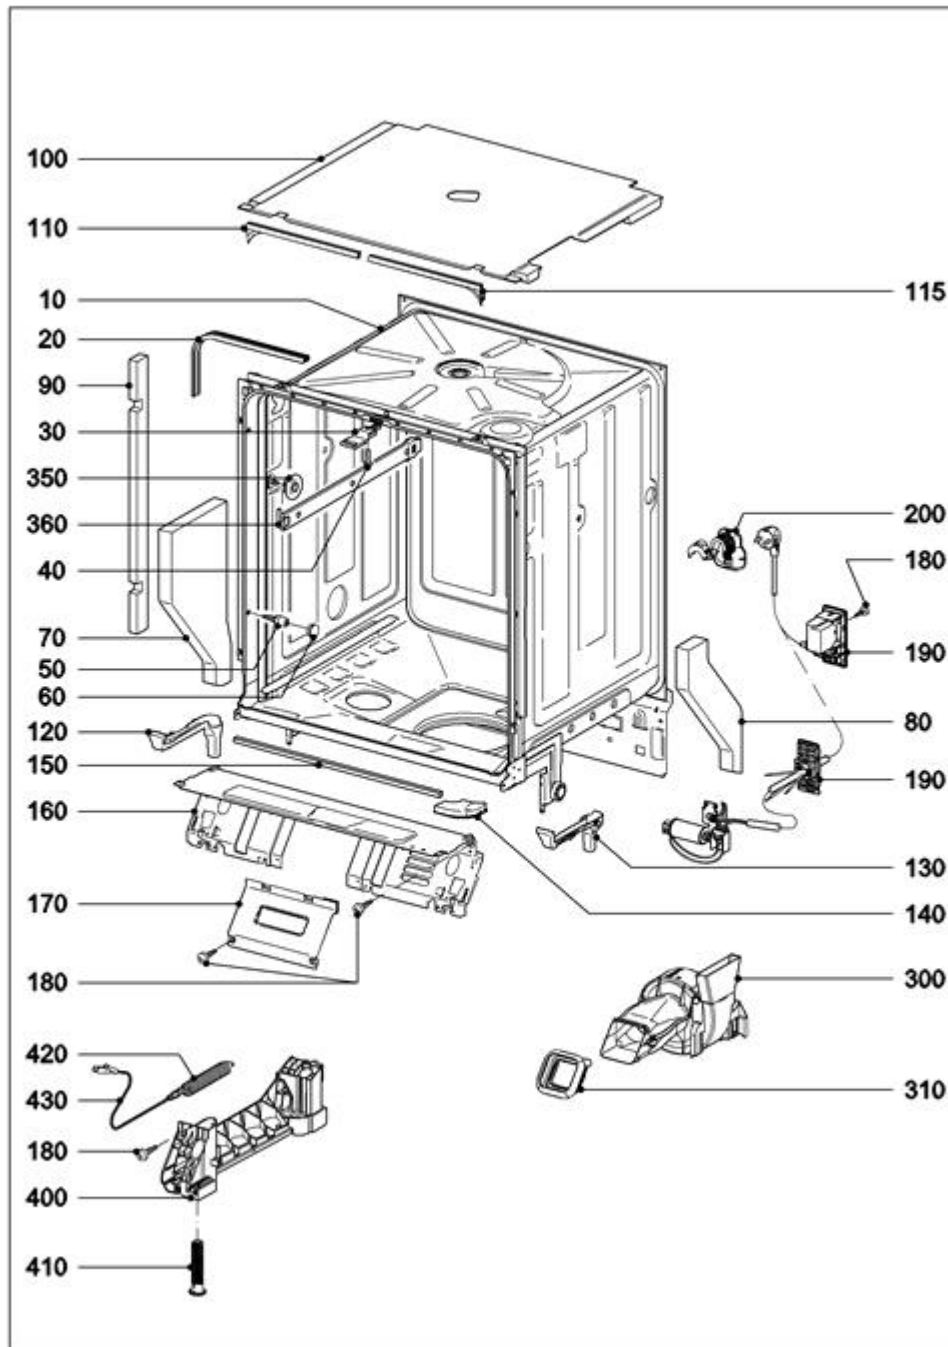

**010 Casing Freestanding units**

142998

**014 Casing**

143000

**020 Door**

143003

**030 Front panel Freestanding units**

143009

**034 Front panel Integradet appliance**

143011

**038 Front panel Built-under units**

143014

**050 Inner cabinet**

152790

**090 Water run Inner cabinet**

152792

### 130 Electronic unit Harness

143044

**150 Fascia panel**

143057

**190 Cutlery tray**

143077

**200 Top basket GOK 5xx0**

143080