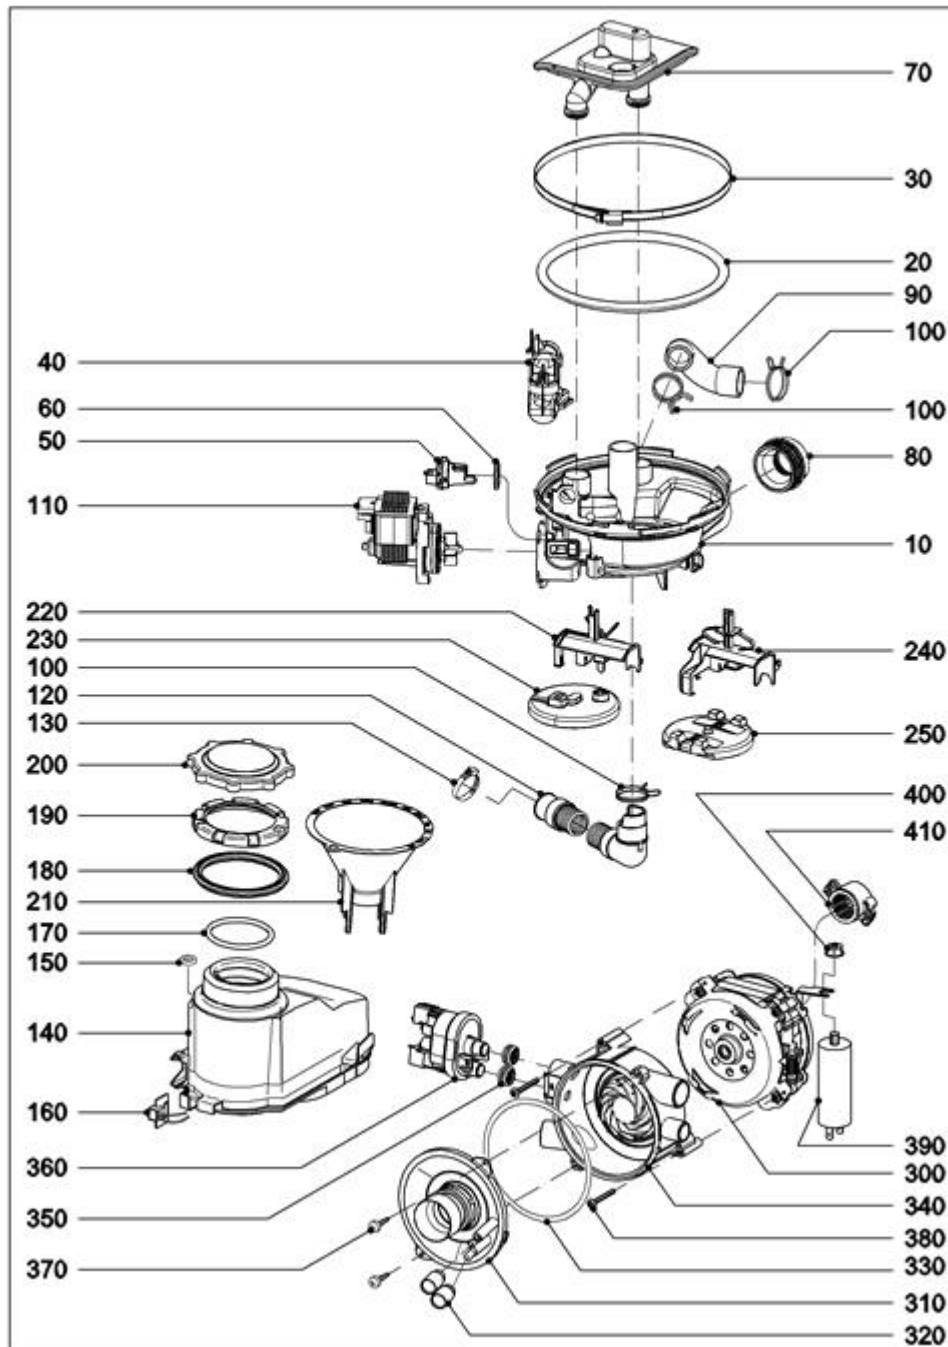

**010 Casing Freestanding units**

142998

**014 Casing**

143000

**020 Door**

143003

**030 Front panel Freestanding units**

143009

**034 Front panel Integradet appliance**

143011

**038 Front panel Built-under units**

143014

**050 Inner cabinet**

152790

**090 Water run Inner cabinet**

152792

**100 Water run Plinth**

157068

### 130 Electronic unit Harness

143044

**150 Fascia panel**

143057

**190 Cutlery tray**

143077

**200 Top basket GOK 5xx0**

143080