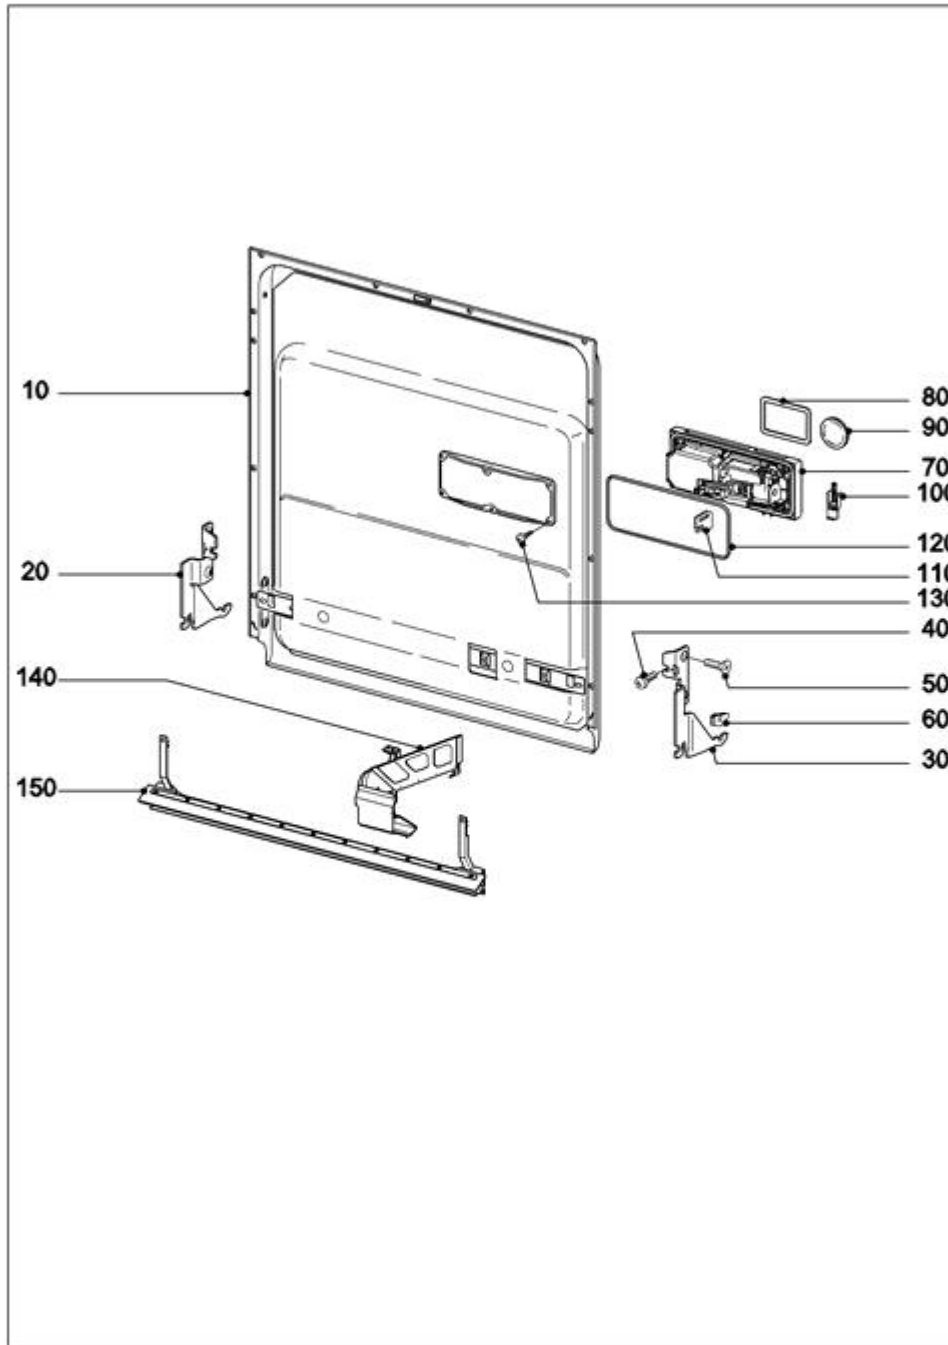

**010 Casing Freestanding units**

142998

**014 Casing**

143000

**020 Door**

143003

**030 Front panel Freestanding units**

143009

**034 Front panel Integradet appliance**

143011

**038 Front panel Built-under units**

143014

**050 Inner cabinet**

152790

**090 Water run Inner cabinet**

152792

### 130 Electronic unit Harness

143044

**150 Fascia panel**

143057

**190 Cutlery tray**

143077

**200 Top basket GOK 5xx0**

143080