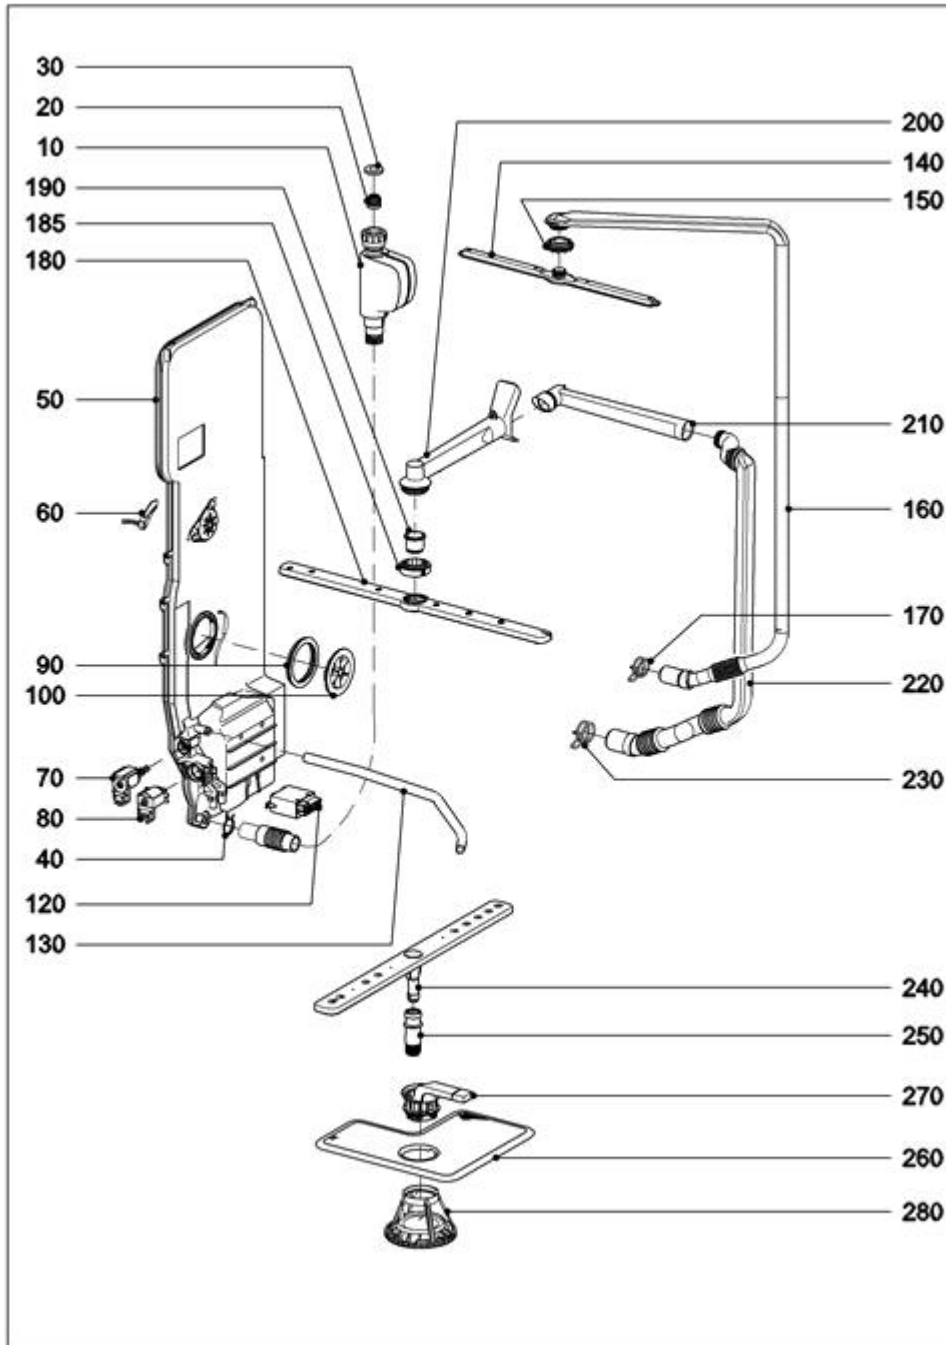

**010 Casing Freestanding units**

142998

**014 Casing**

143000

**020 Door**

143003

**030 Front panel Freestanding units**

143009

**034 Front panel Integradet appliance**

143011

**038 Front panel Built-under units**

143014

**050 Inner cabinet**

152790

**090 Water run Inner cabinet**

152792

**100 Water run Plinth**

157068

### 130 Electronic unit Harness

143044

**150 Fascia panel**

143057

**190 Cutlery tray**

143077

**200 Top basket GOK 5xx0**

143080