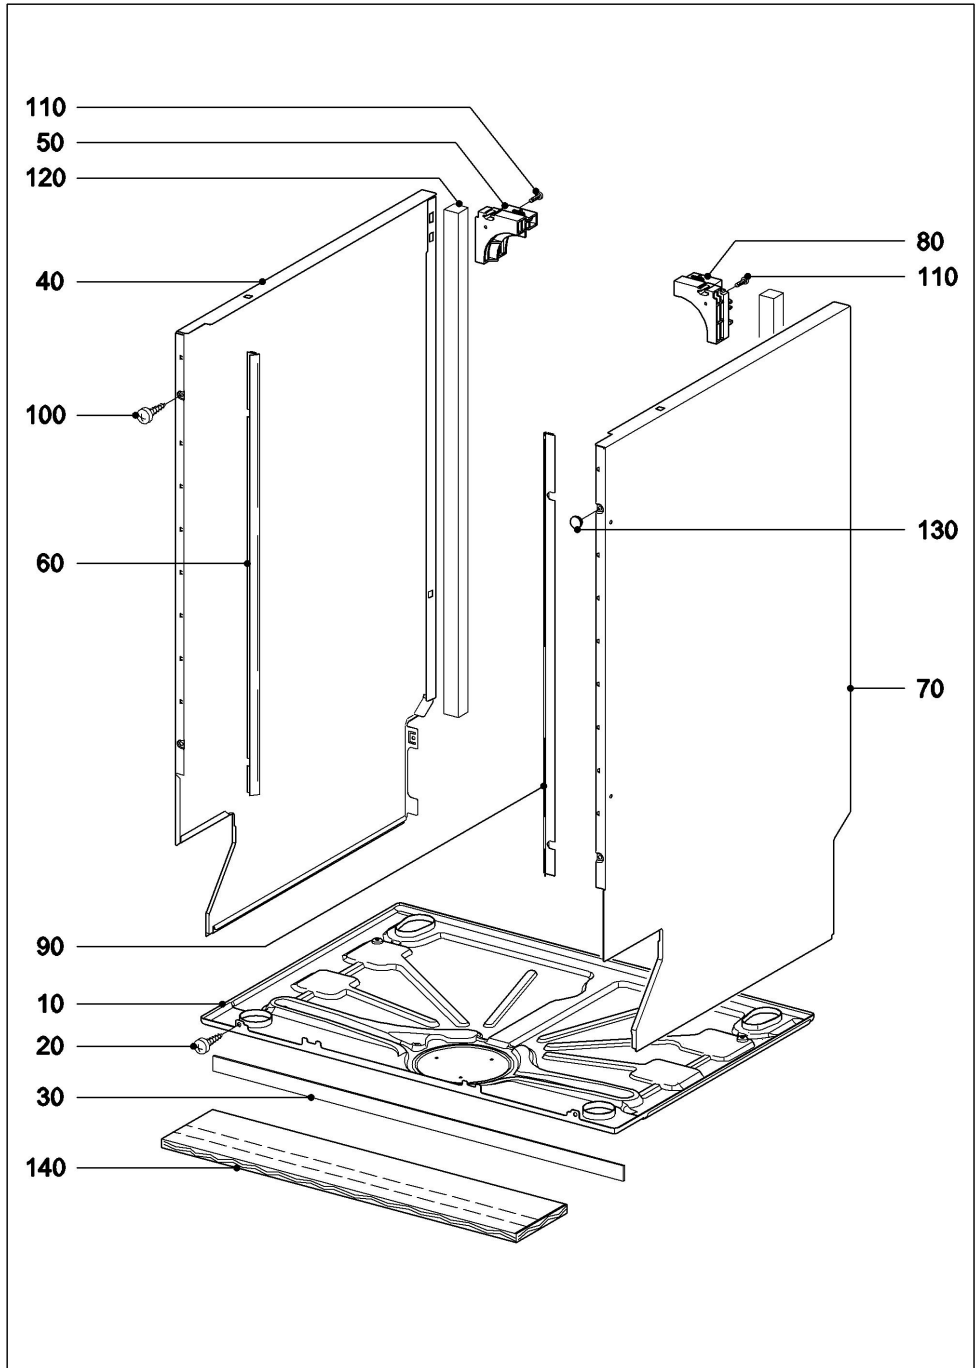

Geschirrspüler
G 4930 JUBILEE

06.11.2023

014 Gehäuse

143000