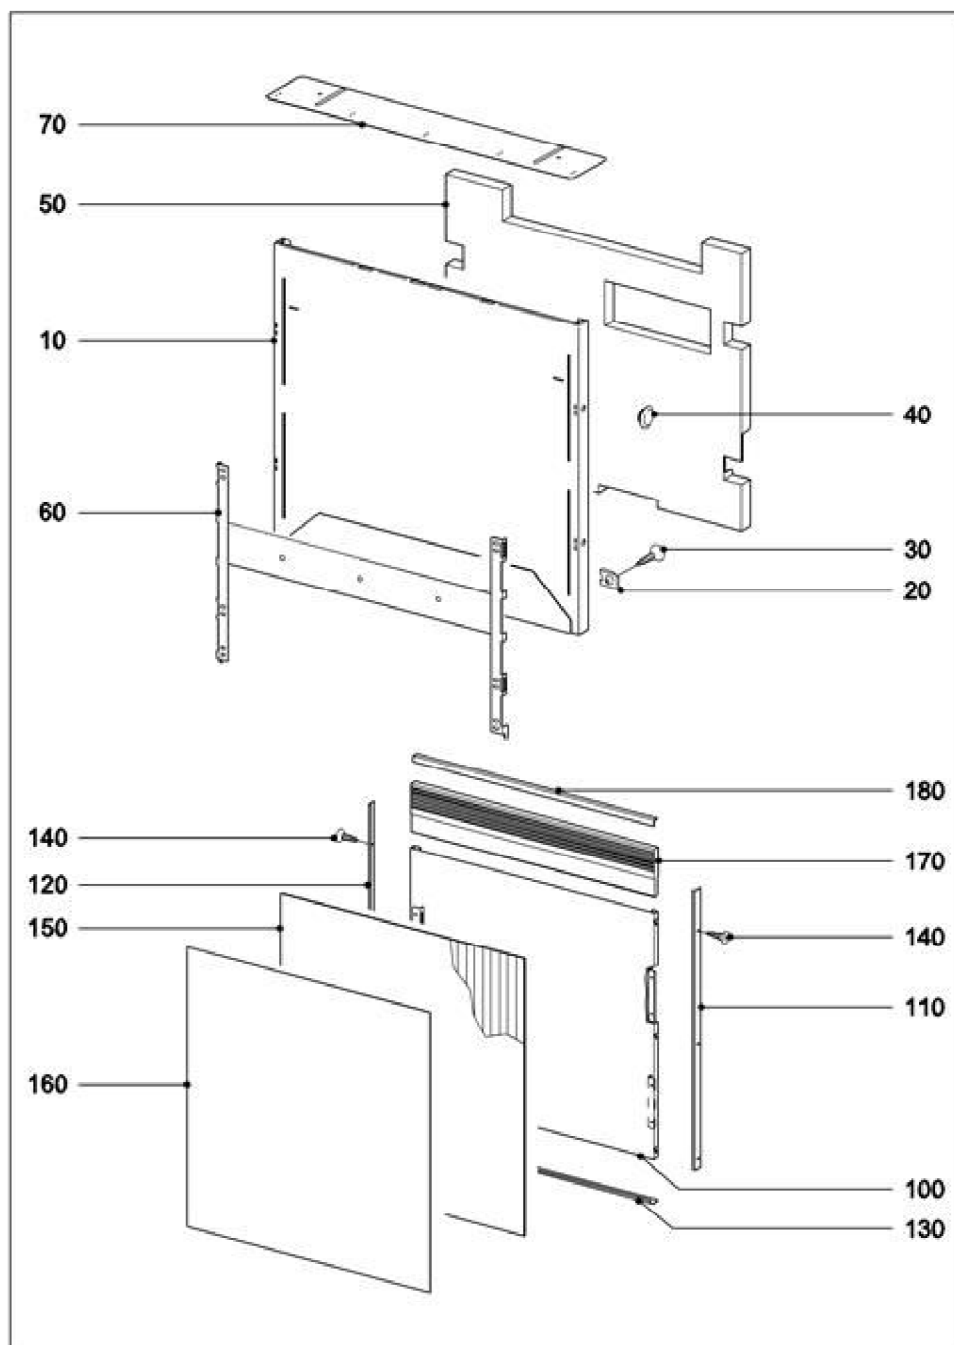

034 Front panel Integrated appliance

143011