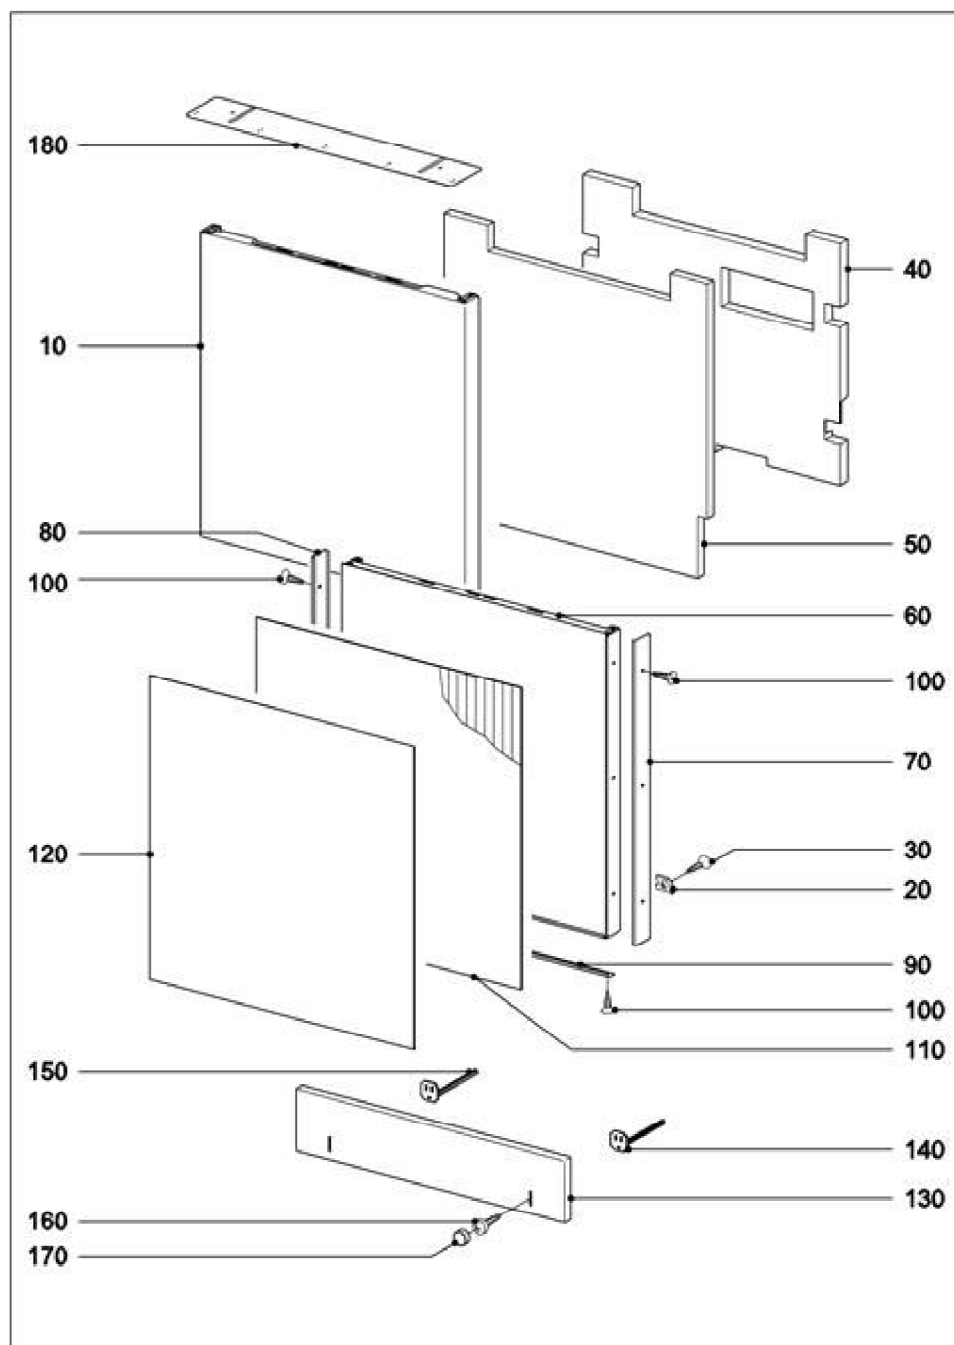

038 Front panel Built-under units

143014