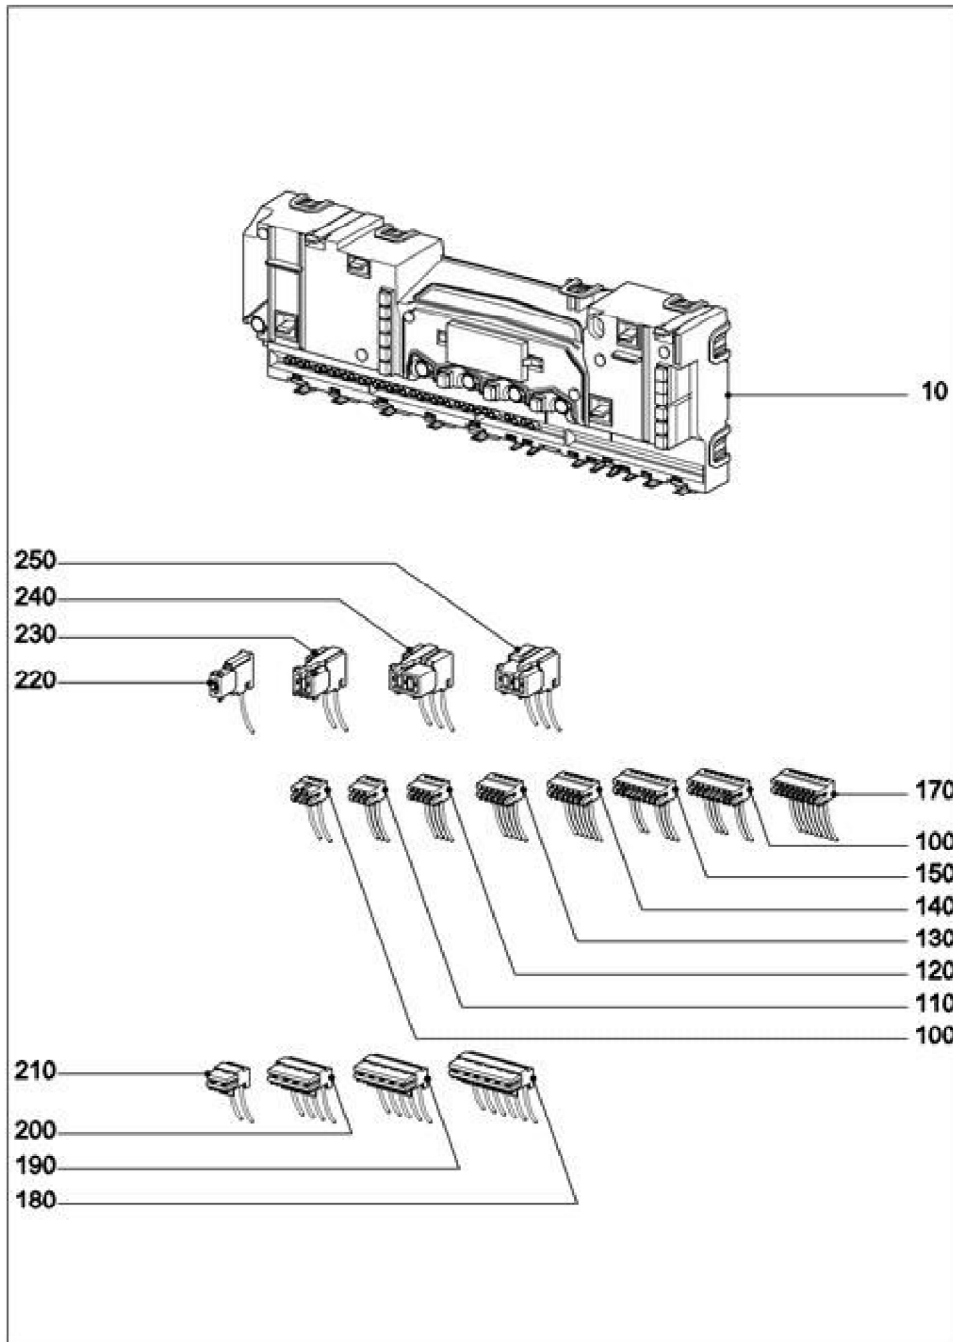

Dishwashers
G5100

30.12.2010

134 Electronic unit Harness

143044