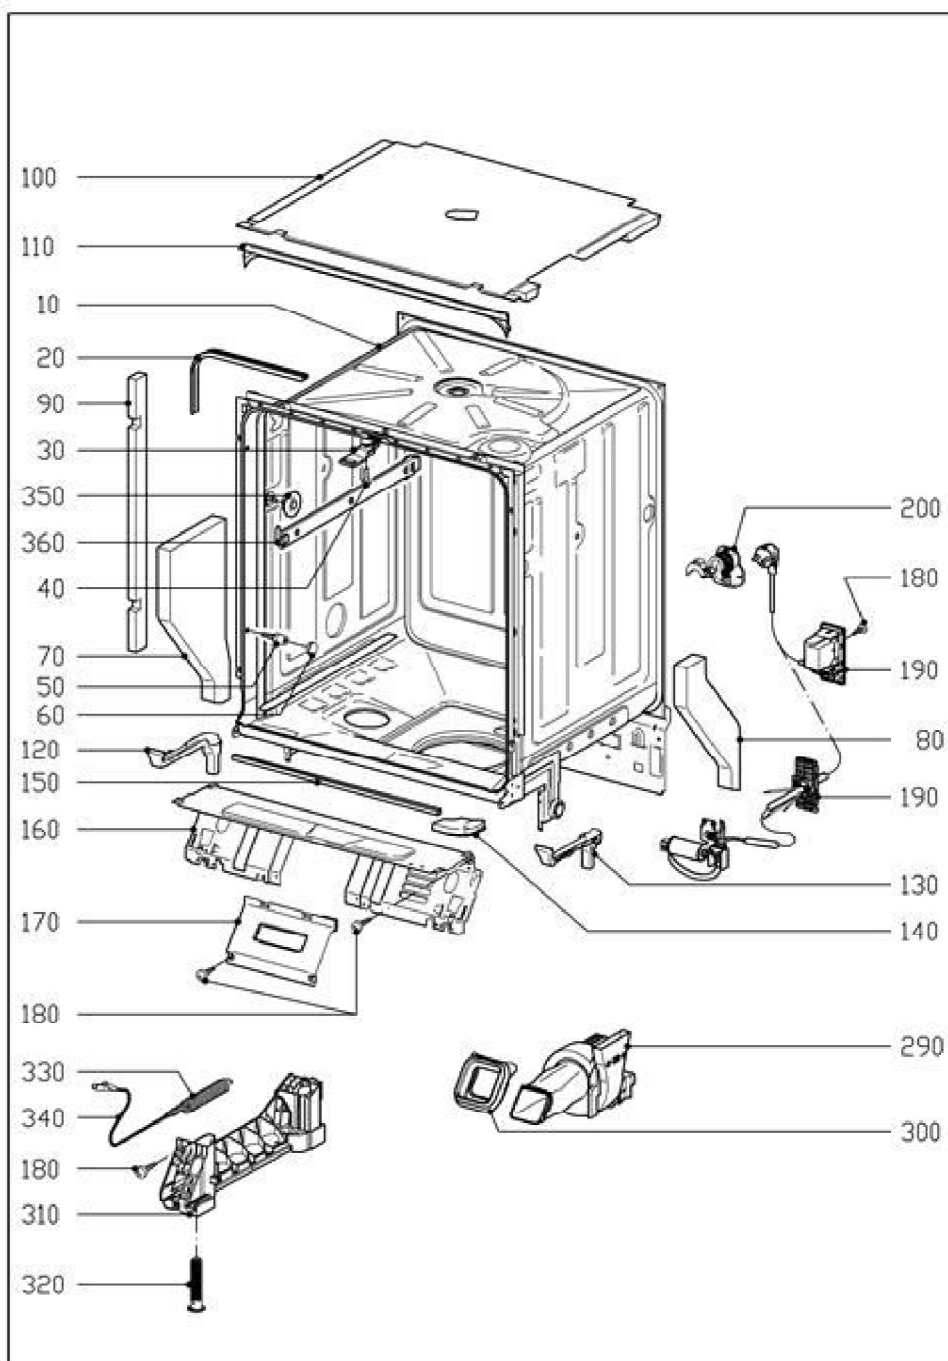

Dishwashers
G5100

30.12.2010

050 Inner cabinet

6964360-044