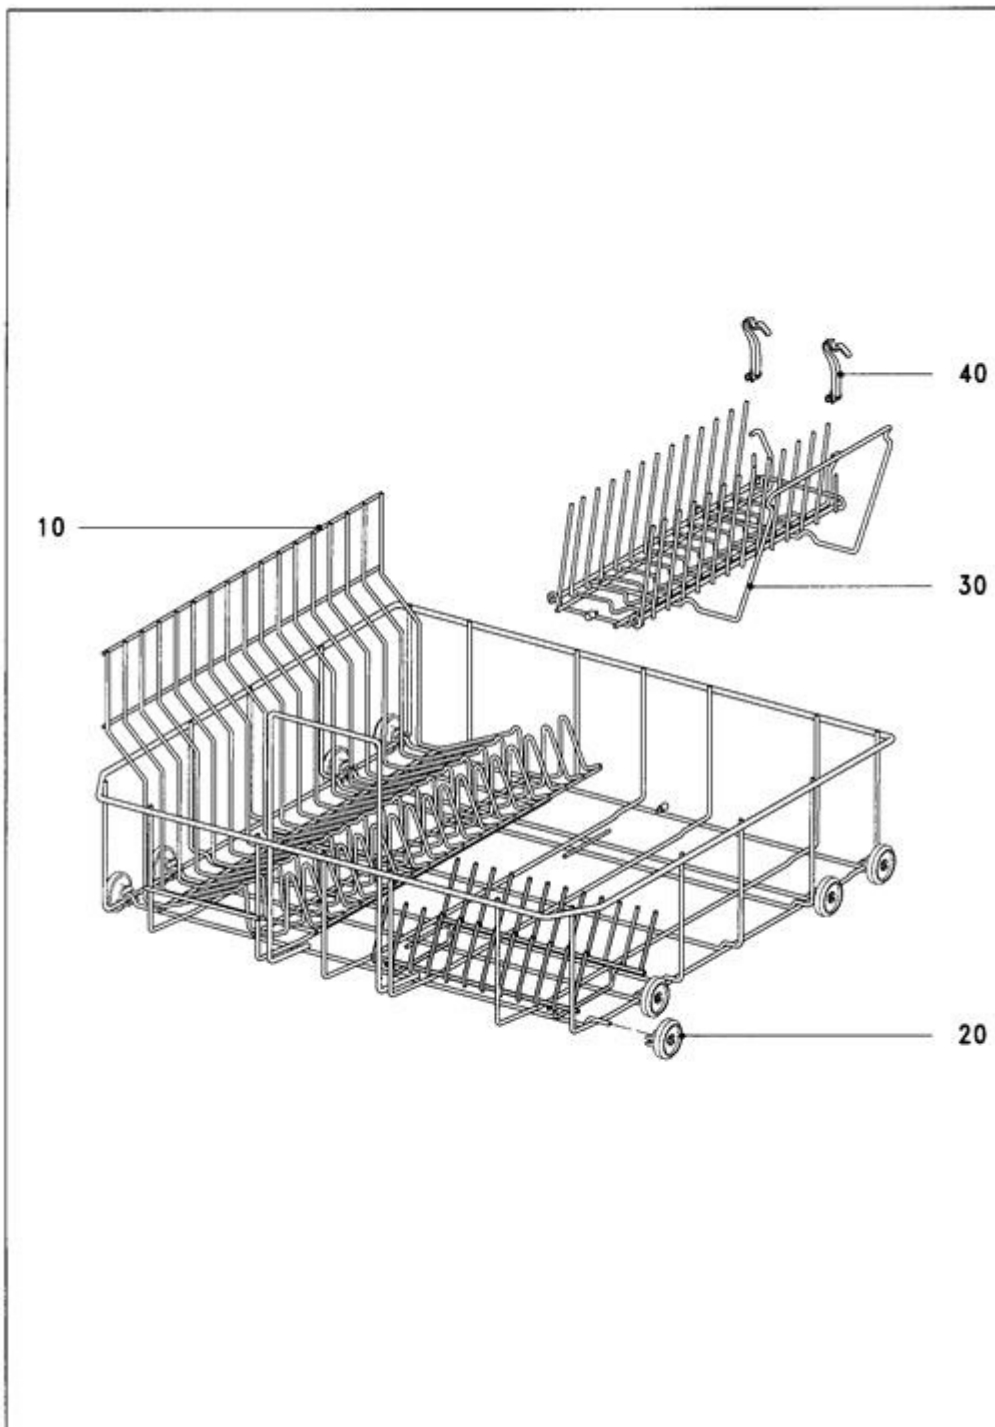

Dishwashers
G 645 SC PLUS (G645PLUS)

EN/Germany

12.03.2020
© Miele & Cie. KG 2020

049 Bottom basket GUK 60.20 SC

6202250-176