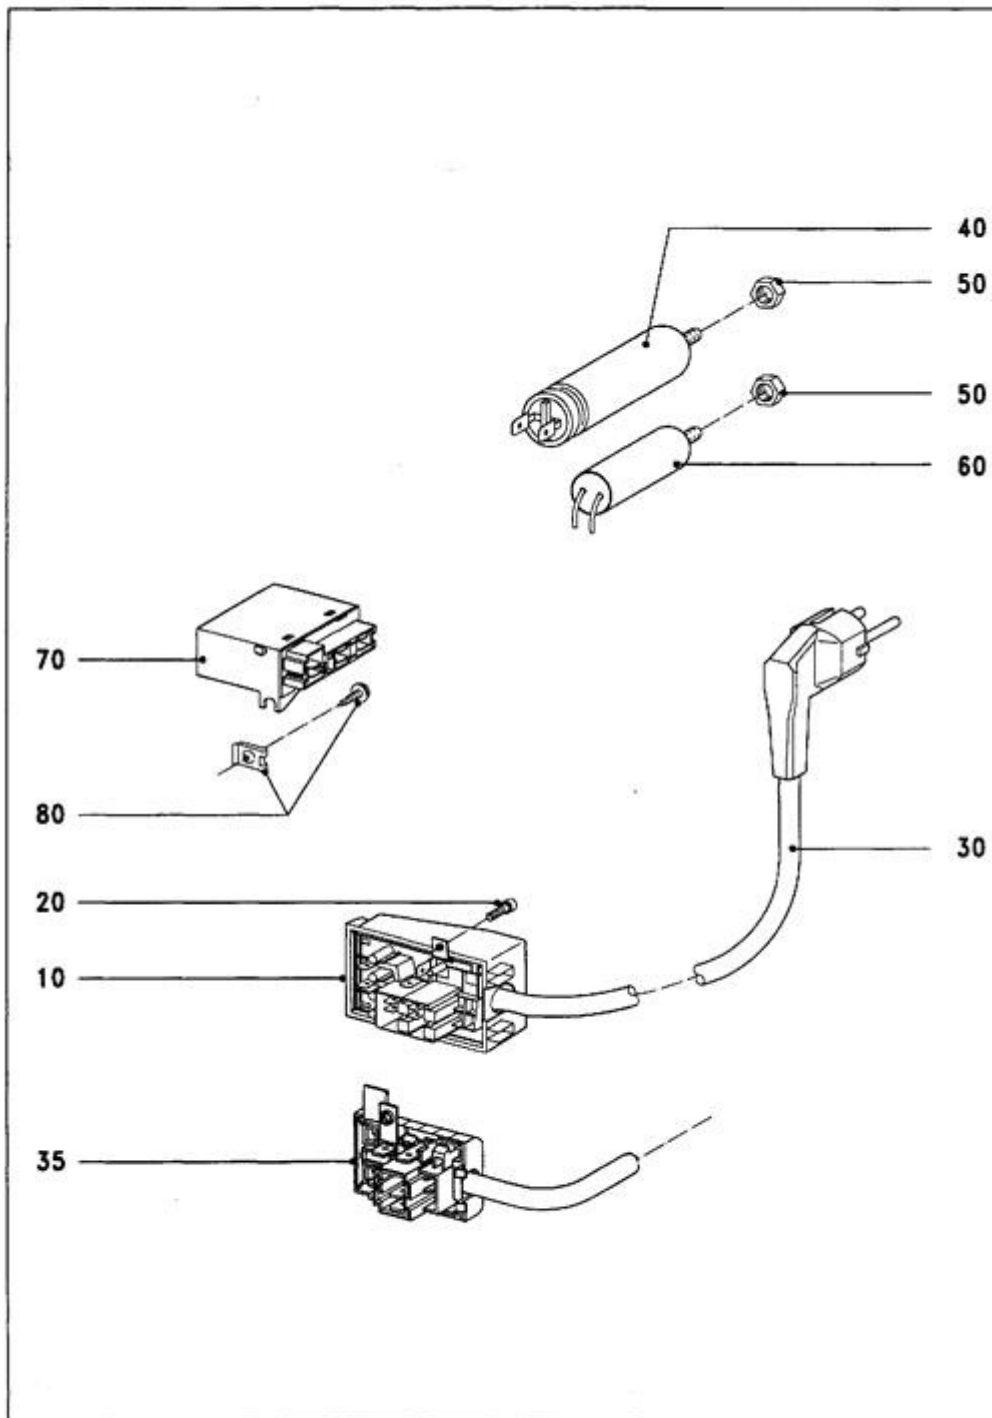

Dishwashers
G 645 SC PLUS (G645PLUS)

EN/Germany

12.03.2020
© Miele & Cie. KG 2020

090 ELECTRICAL INSTALLATIONS

5072780-090