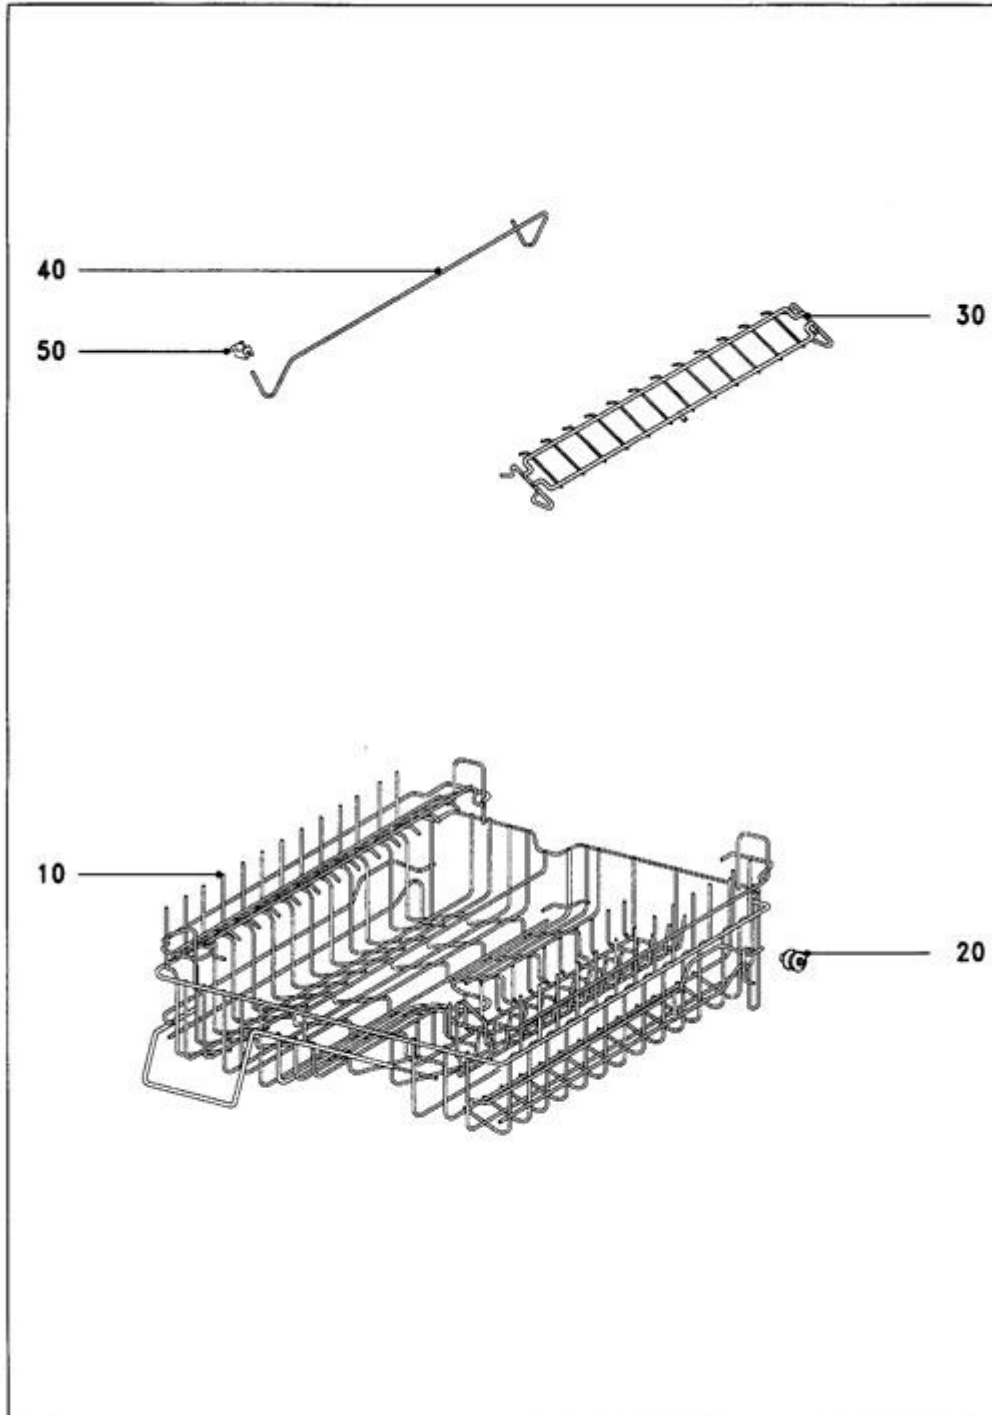

Dishwashers
G 645 SC PLUS (G645PLUS)

EN/Germany

12.03.2020
© Miele & Cie. KG 2020

031 Top basket

5525440-031