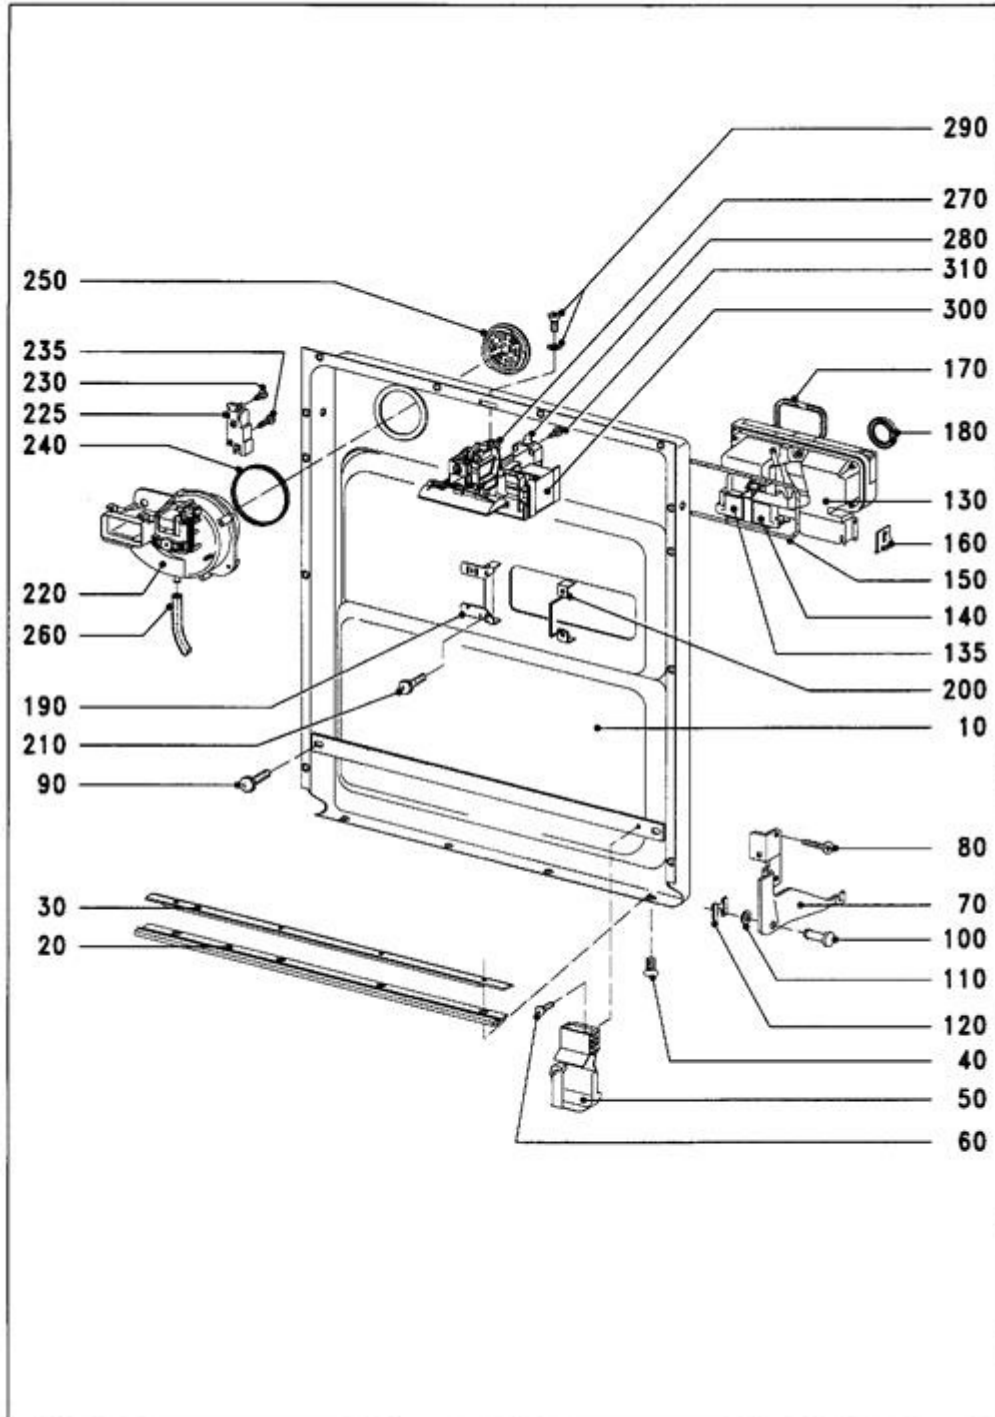

Dishwashers
G 645 SC PLUS (G645PLUS)

EN/Germany

12.03.2020
© Miele & Cie. KG 2020

021 Door

5528110-021