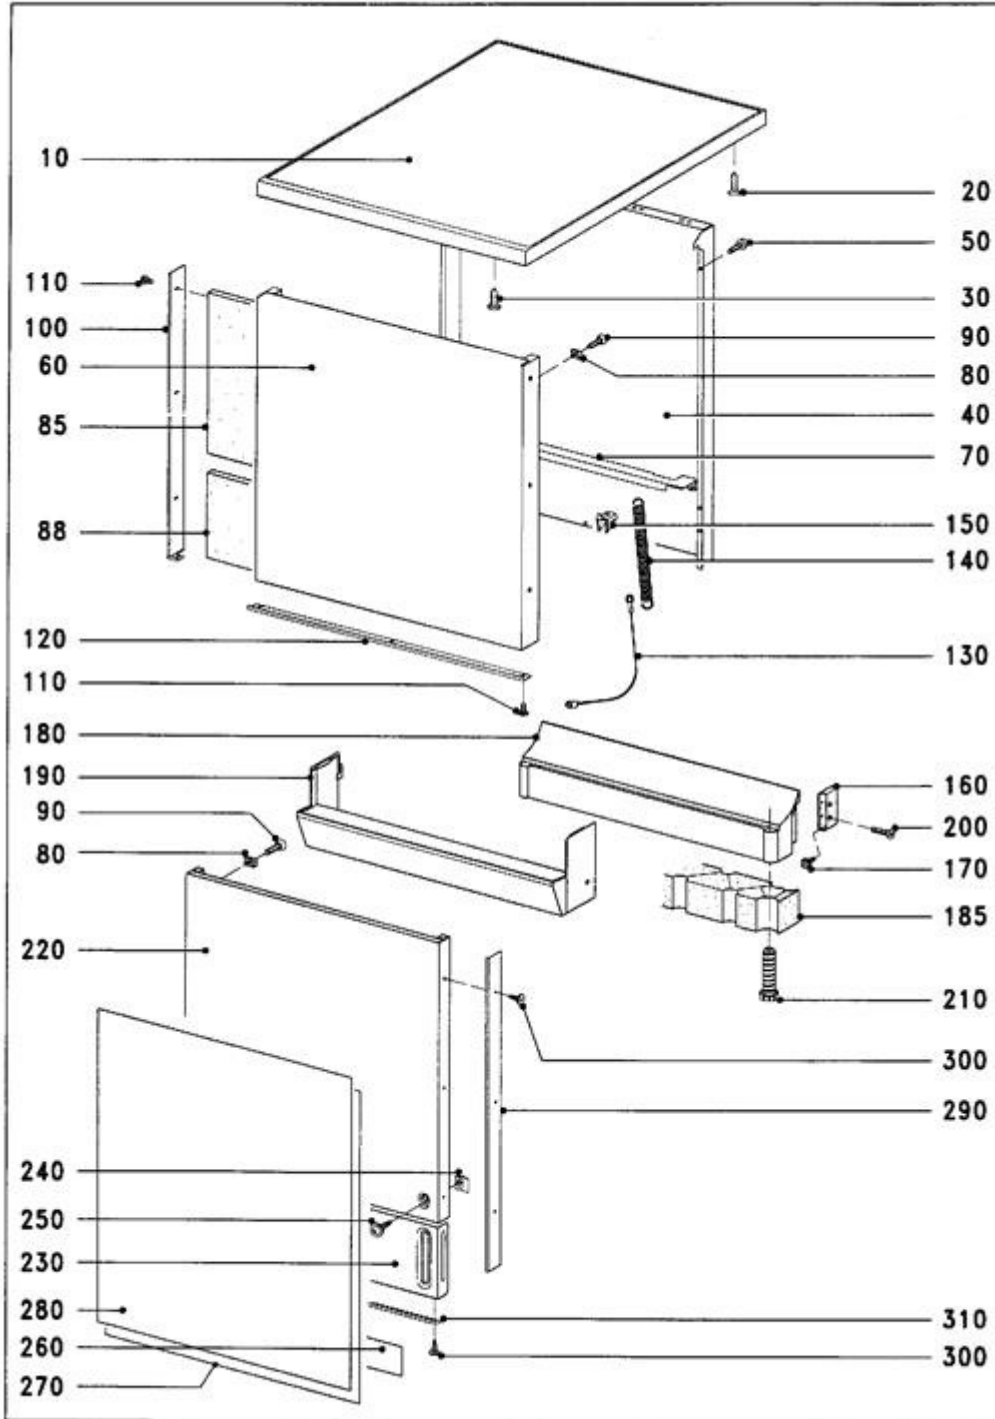

Dishwashers
G 645 SC PLUS (G645PLUS)

EN/Germany

12.03.2020
© Miele & Cie. KG 2020

022 FRONTPANEL FREESTANDING DISHWASHER

5525440-022