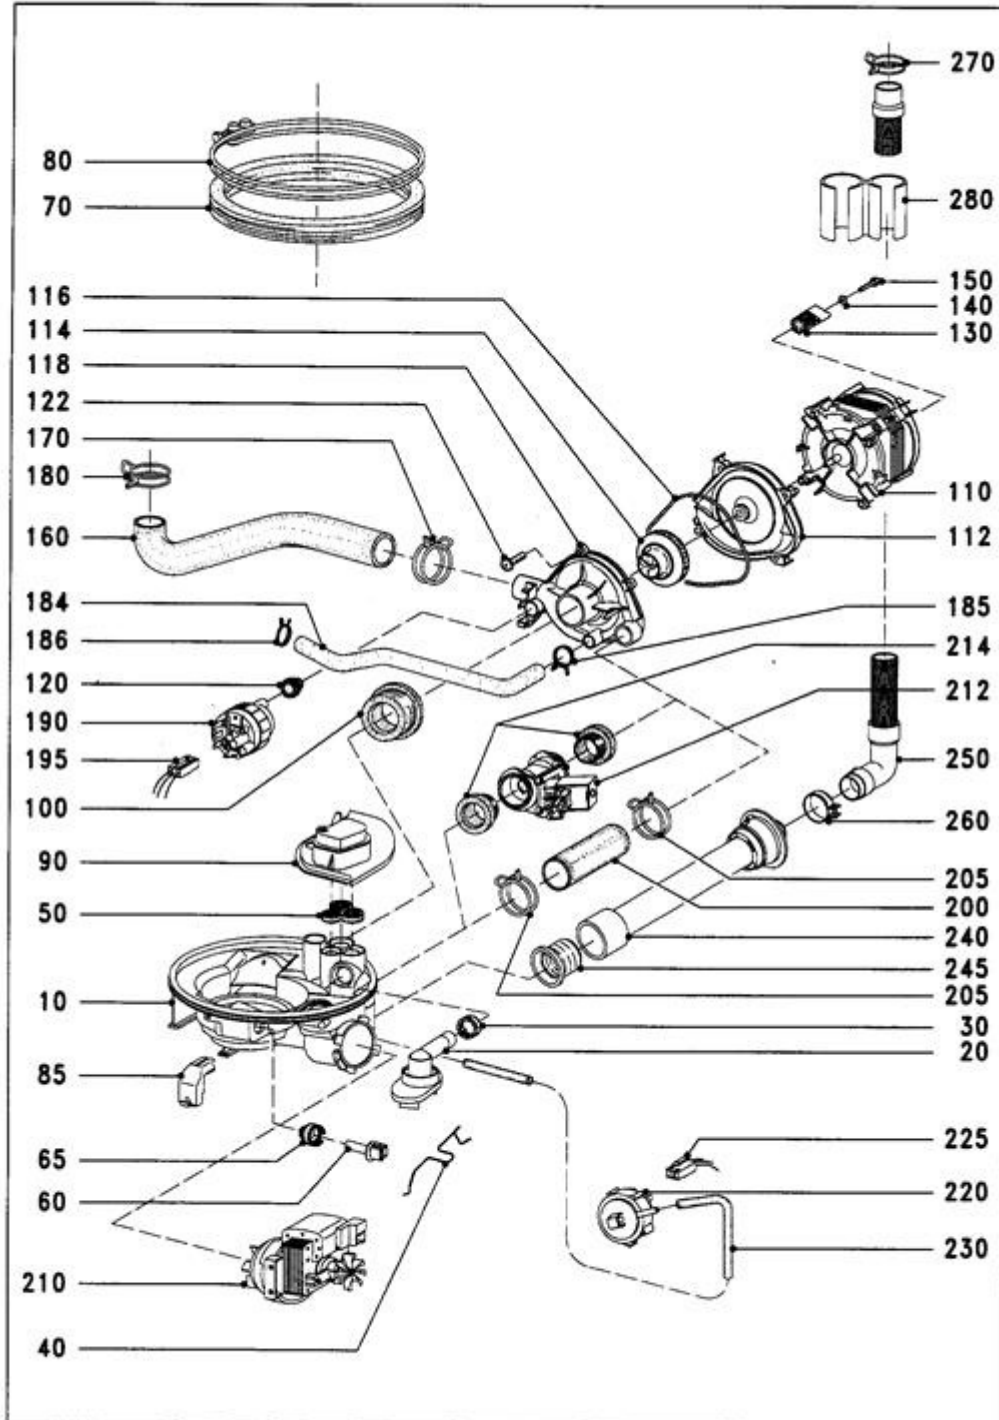

Dishwashers
G 645 SC PLUS (G645PLUS)

EN/Germany

12.03.2020
© Miele & Cie. KG 2020

070 DRAINAGE,SUMP,CIRCULATION PUMP

5528110-070