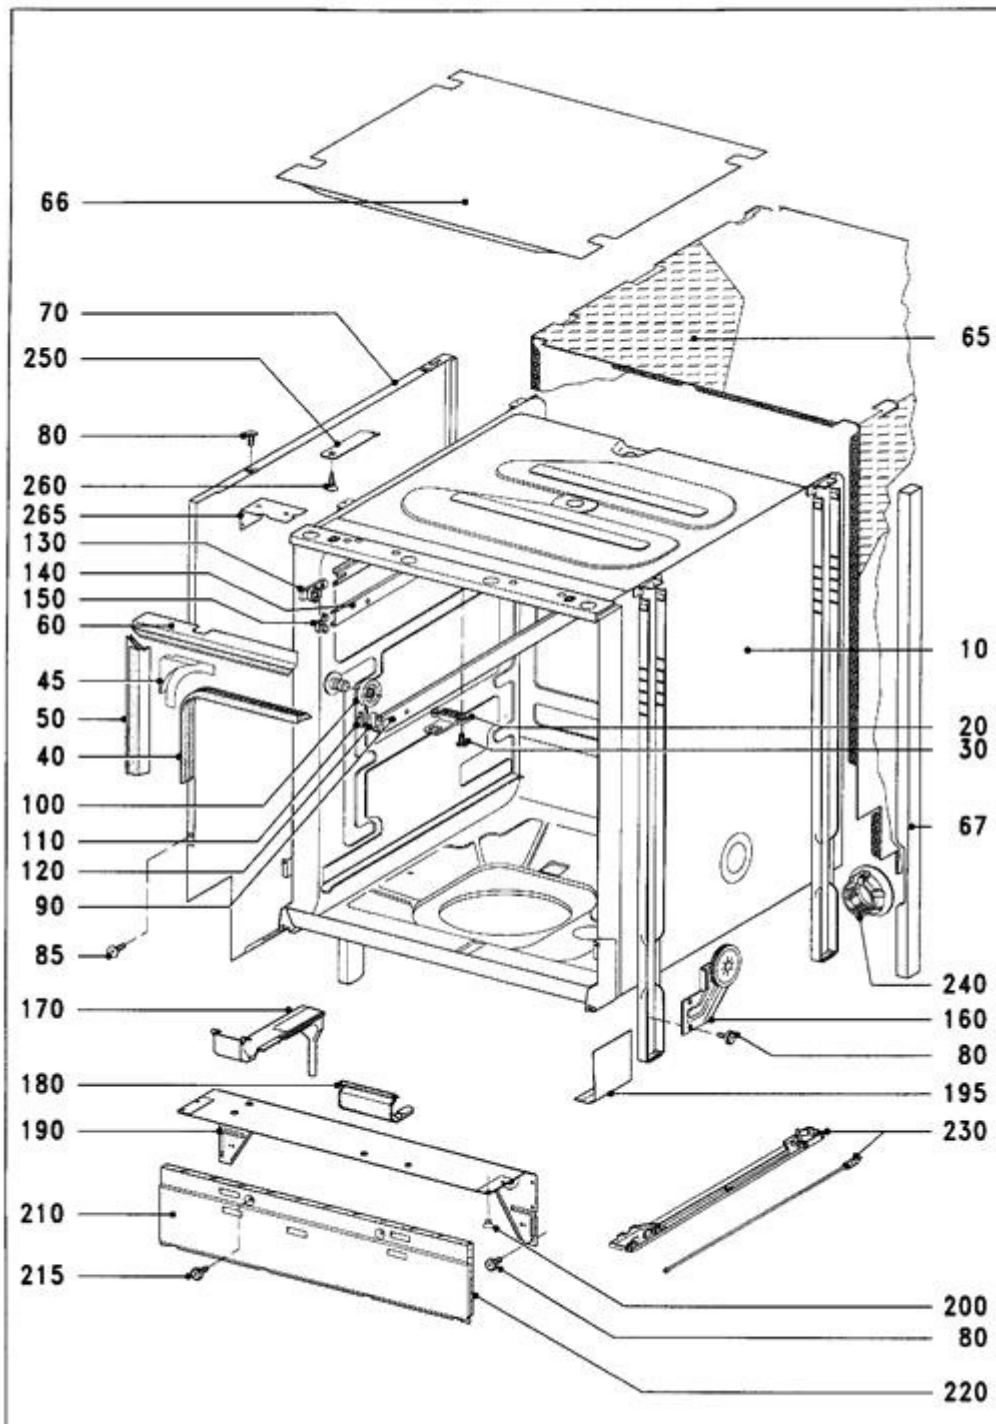

Dishwashers
G 645 SC PLUS (G645PLUS)

EN/Germany

12.03.2020
© Miele & Cie. KG 2020

010 Inner cabinet

5450020-010