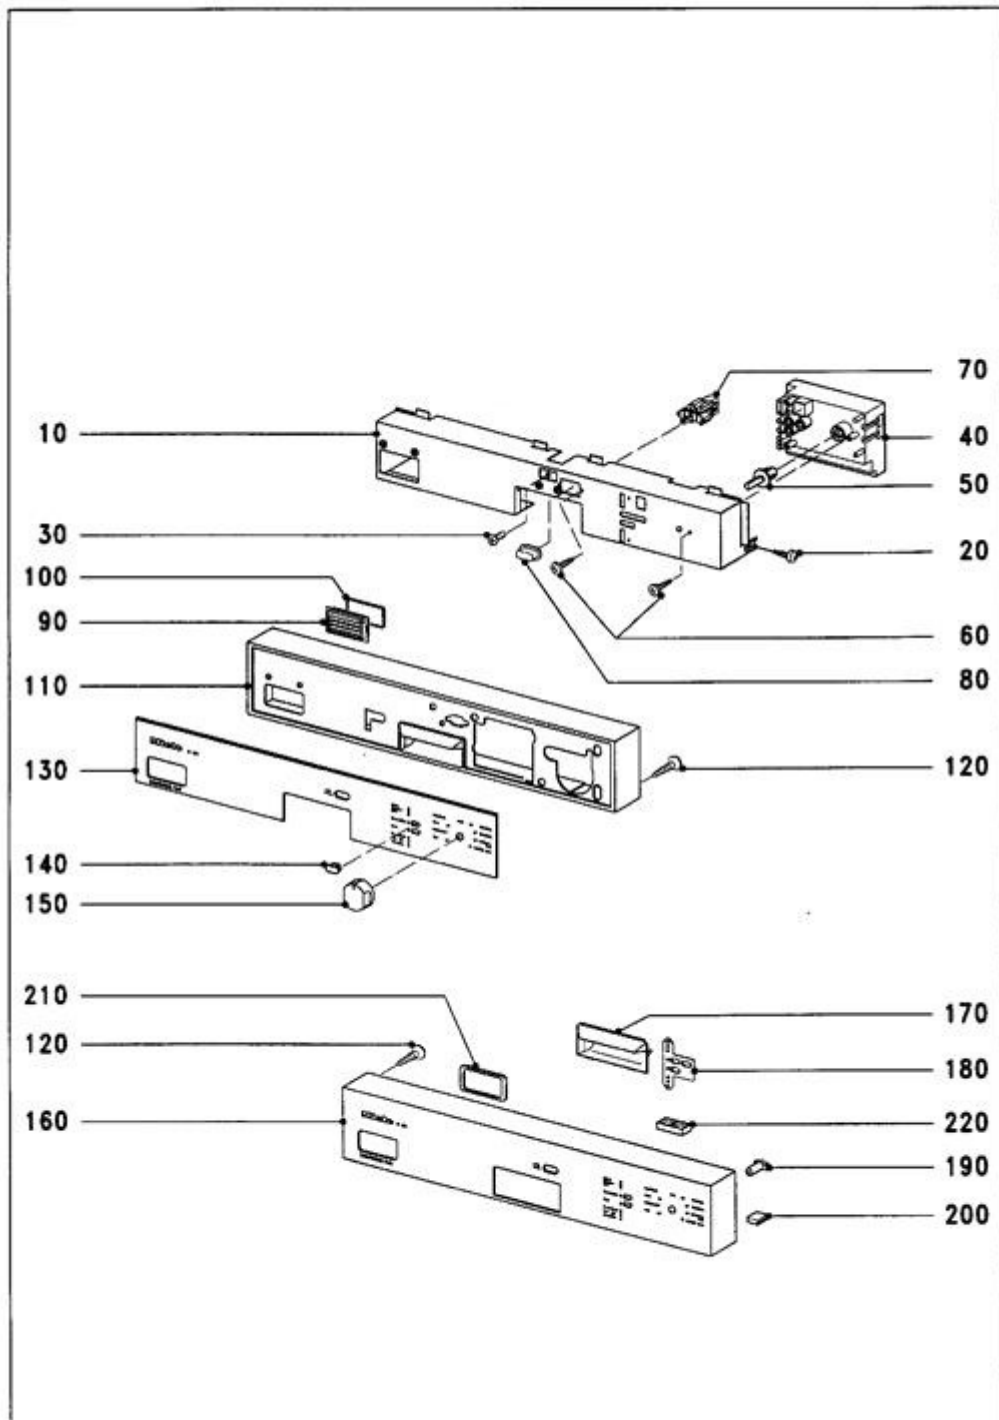

Dishwashers
G 645 SC PLUS (G645PLUS)

EN/Germany

12.03.2020
© Miele & Cie. KG 2020

081 FACIA PANEL,ELECTRONIC UNIT G 645/646 PLUS

5528110-081