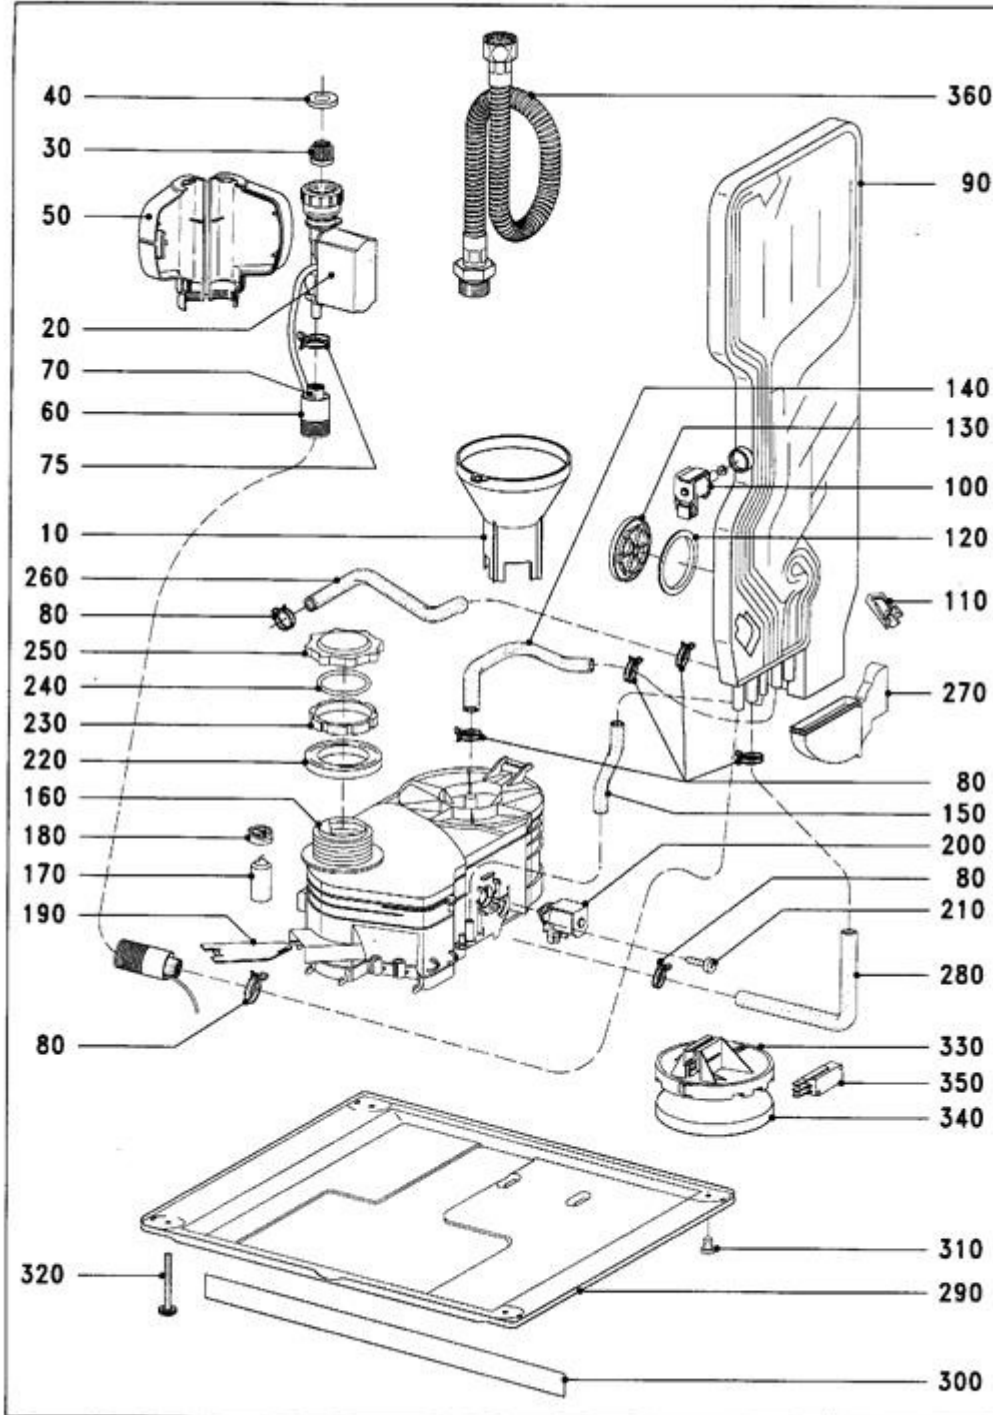

Dishwashers
G 645 SC PLUS (G645PLUS)

EN/Germany

12.03.2020
© Miele & Cie. KG 2020

060 WATER INTAKE, WATER SOFTENER

5450020-060