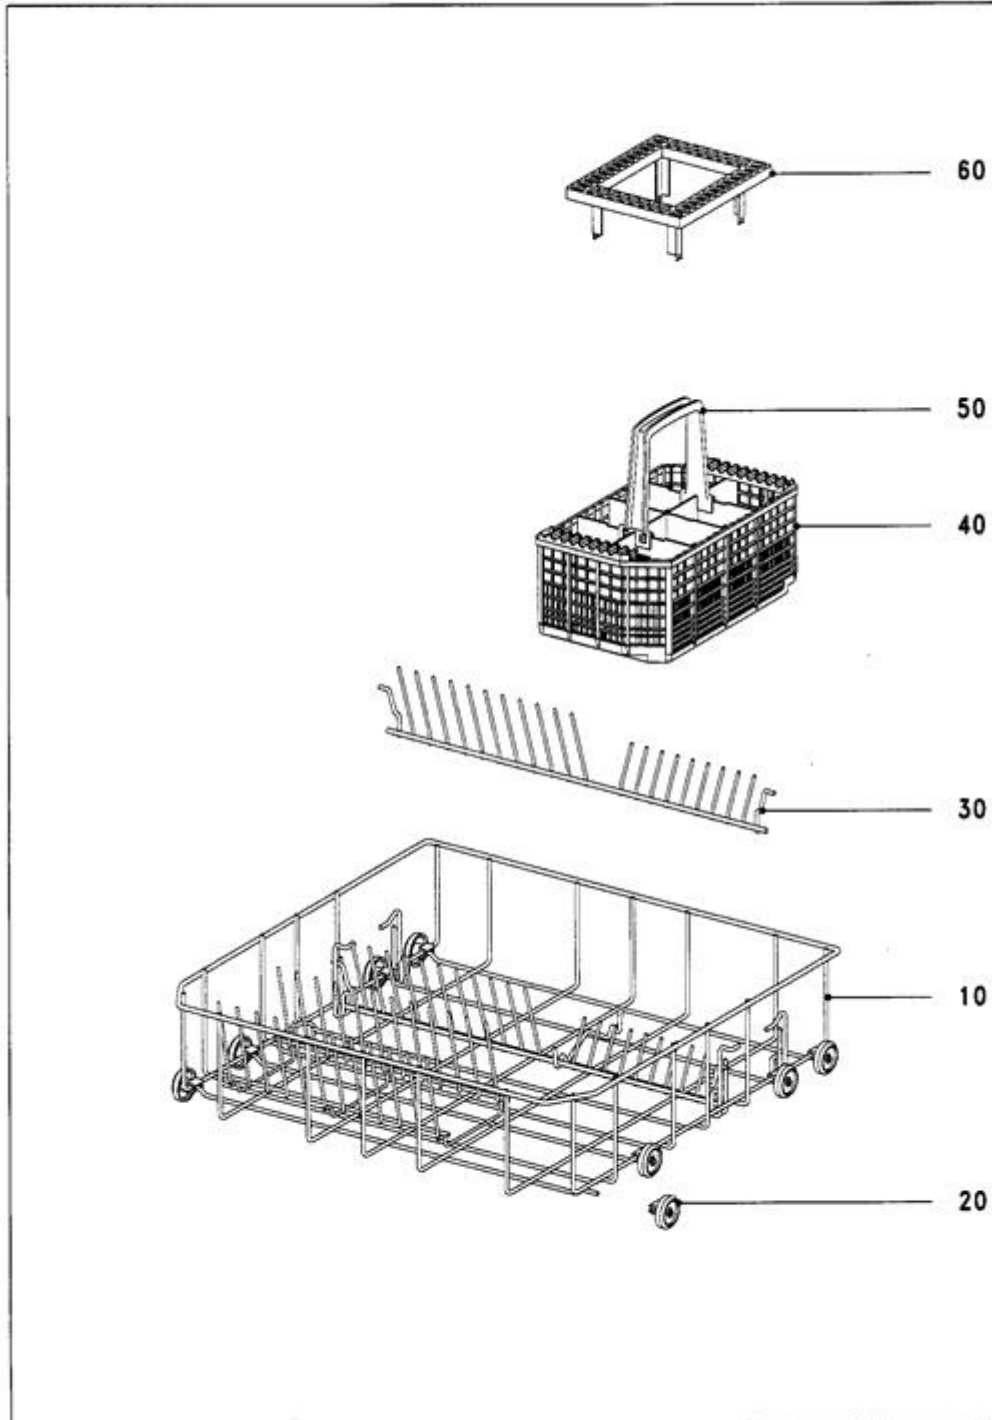

Dishwashers
G 645 SC PLUS (G645PLUS)

EN/Germany

12.03.2020
© Miele & Cie. KG 2020

041 Bottom basket

5525440-041