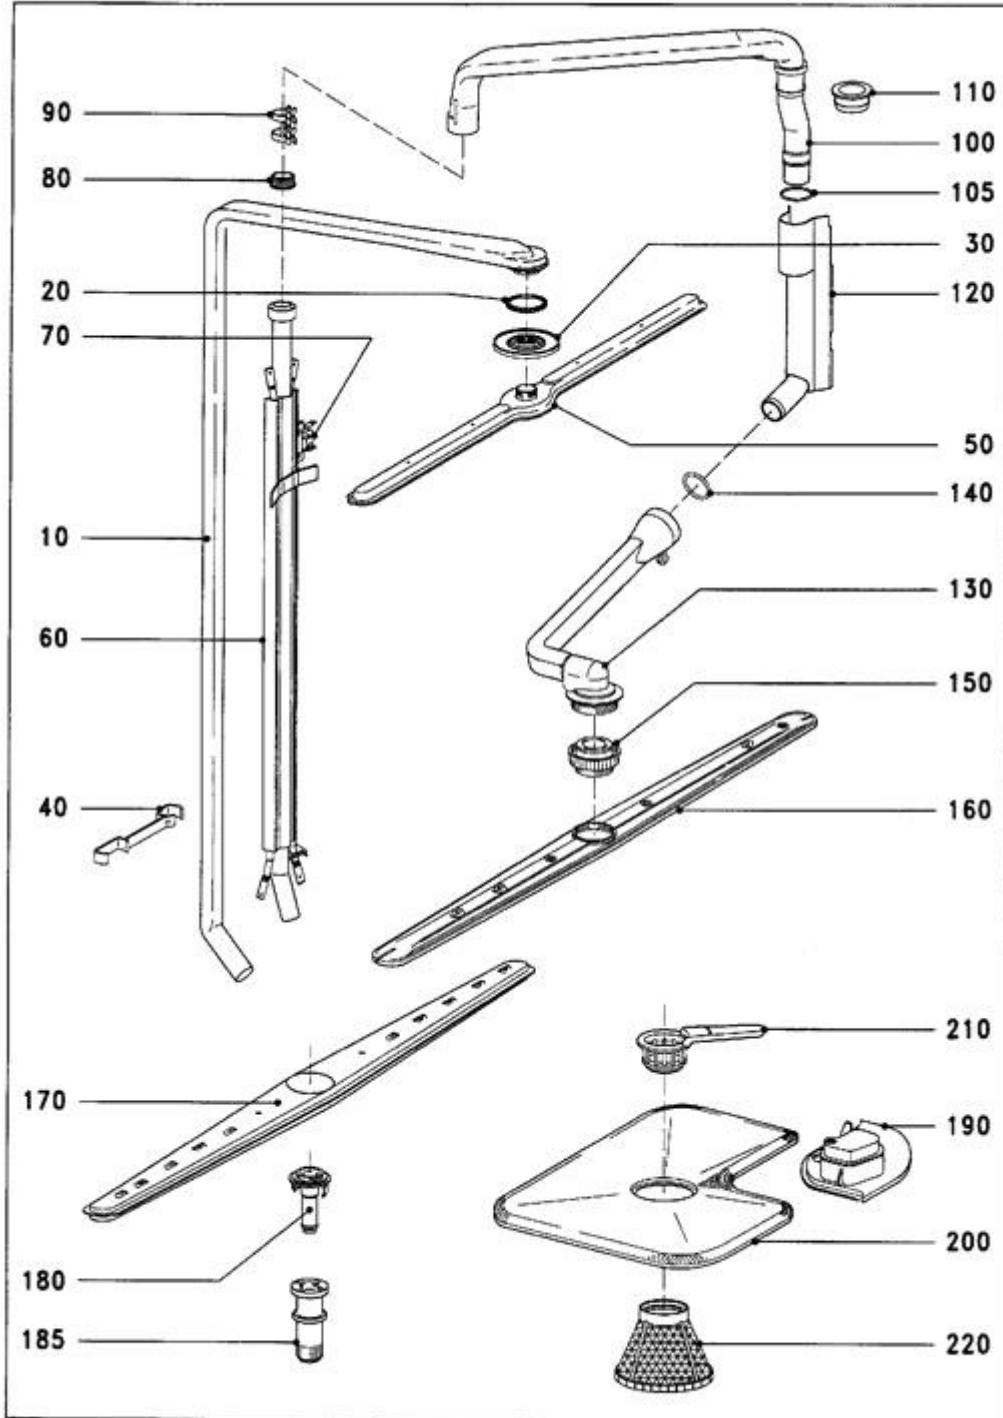

Dishwashers
G 645 SC PLUS (G645PLUS)

EN/Germany

12.03.2020
© Miele & Cie. KG 2020

050 SPRAY SYSTEM-HEATER

5525440-050