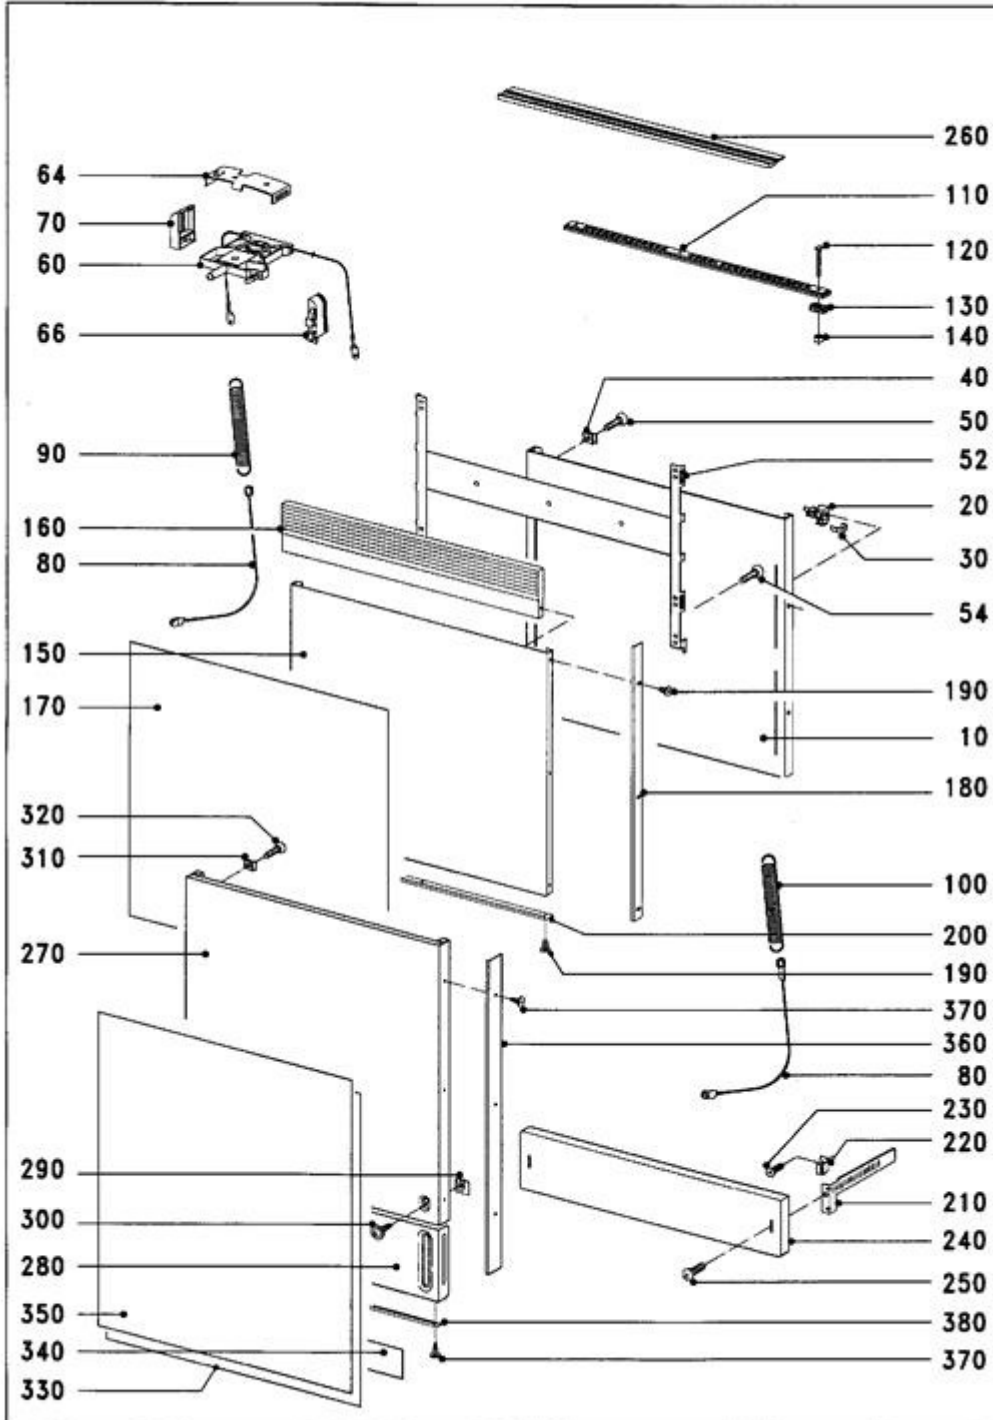

Dishwashers
G 645 SC PLUS (G645PLUS)

EN/Germany

12.03.2020
© Miele & Cie. KG 2020

023 FRONTPANEL I VERSION DISHWASHER , GDU

5072780-023