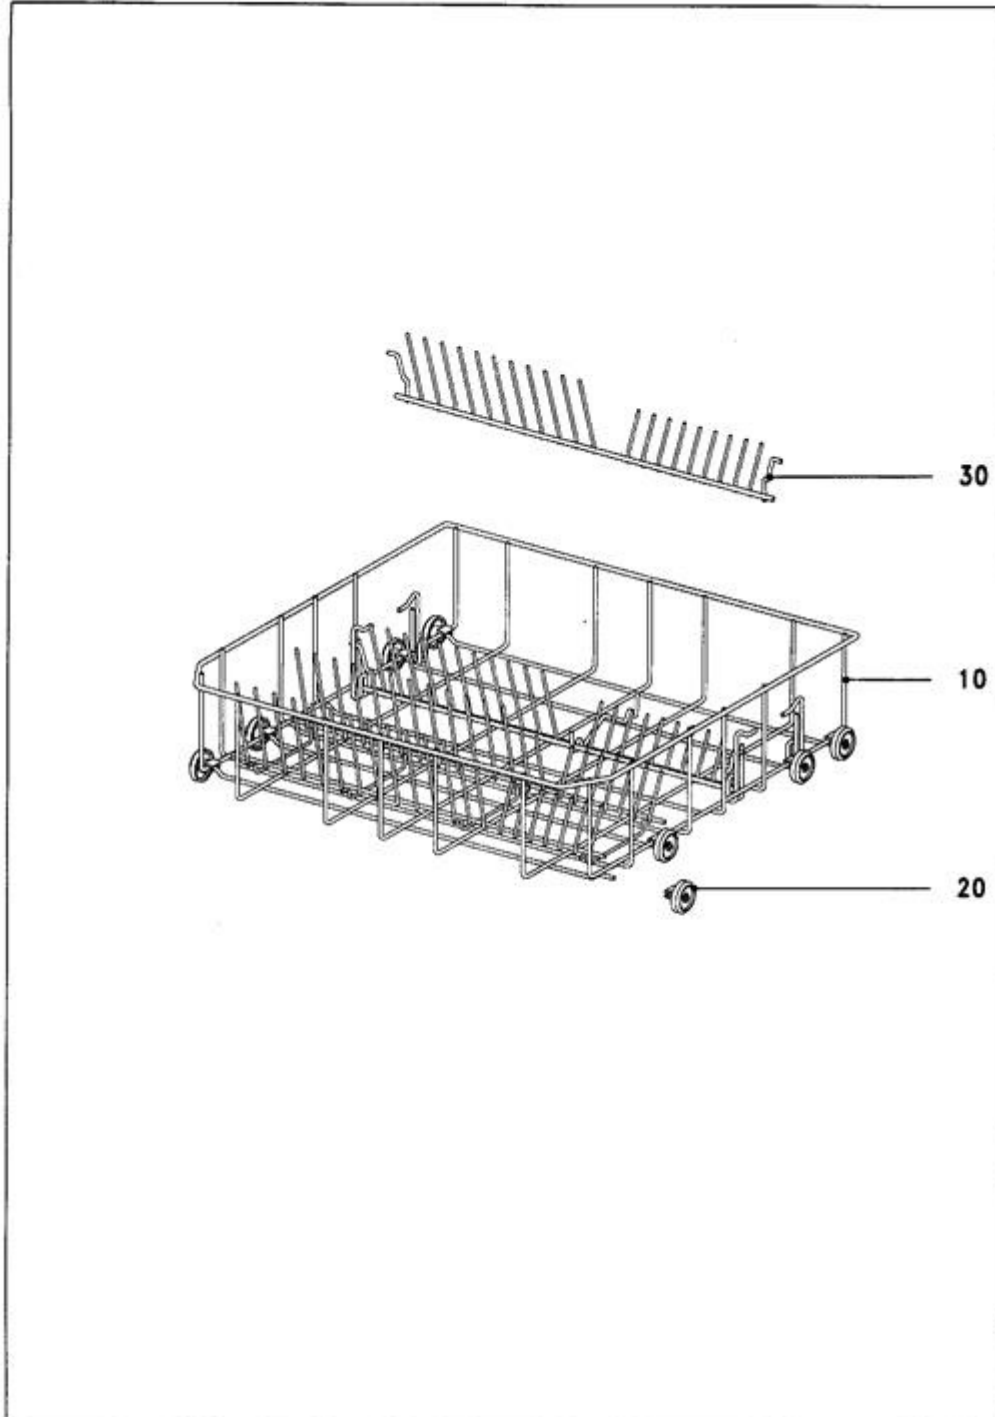

Dishwashers
G 645 SC PLUS (G645PLUS)

EN/Germany

12.03.2020
© Miele & Cie. KG 2020

042 BOTTOM BASKET SC

5525440-042